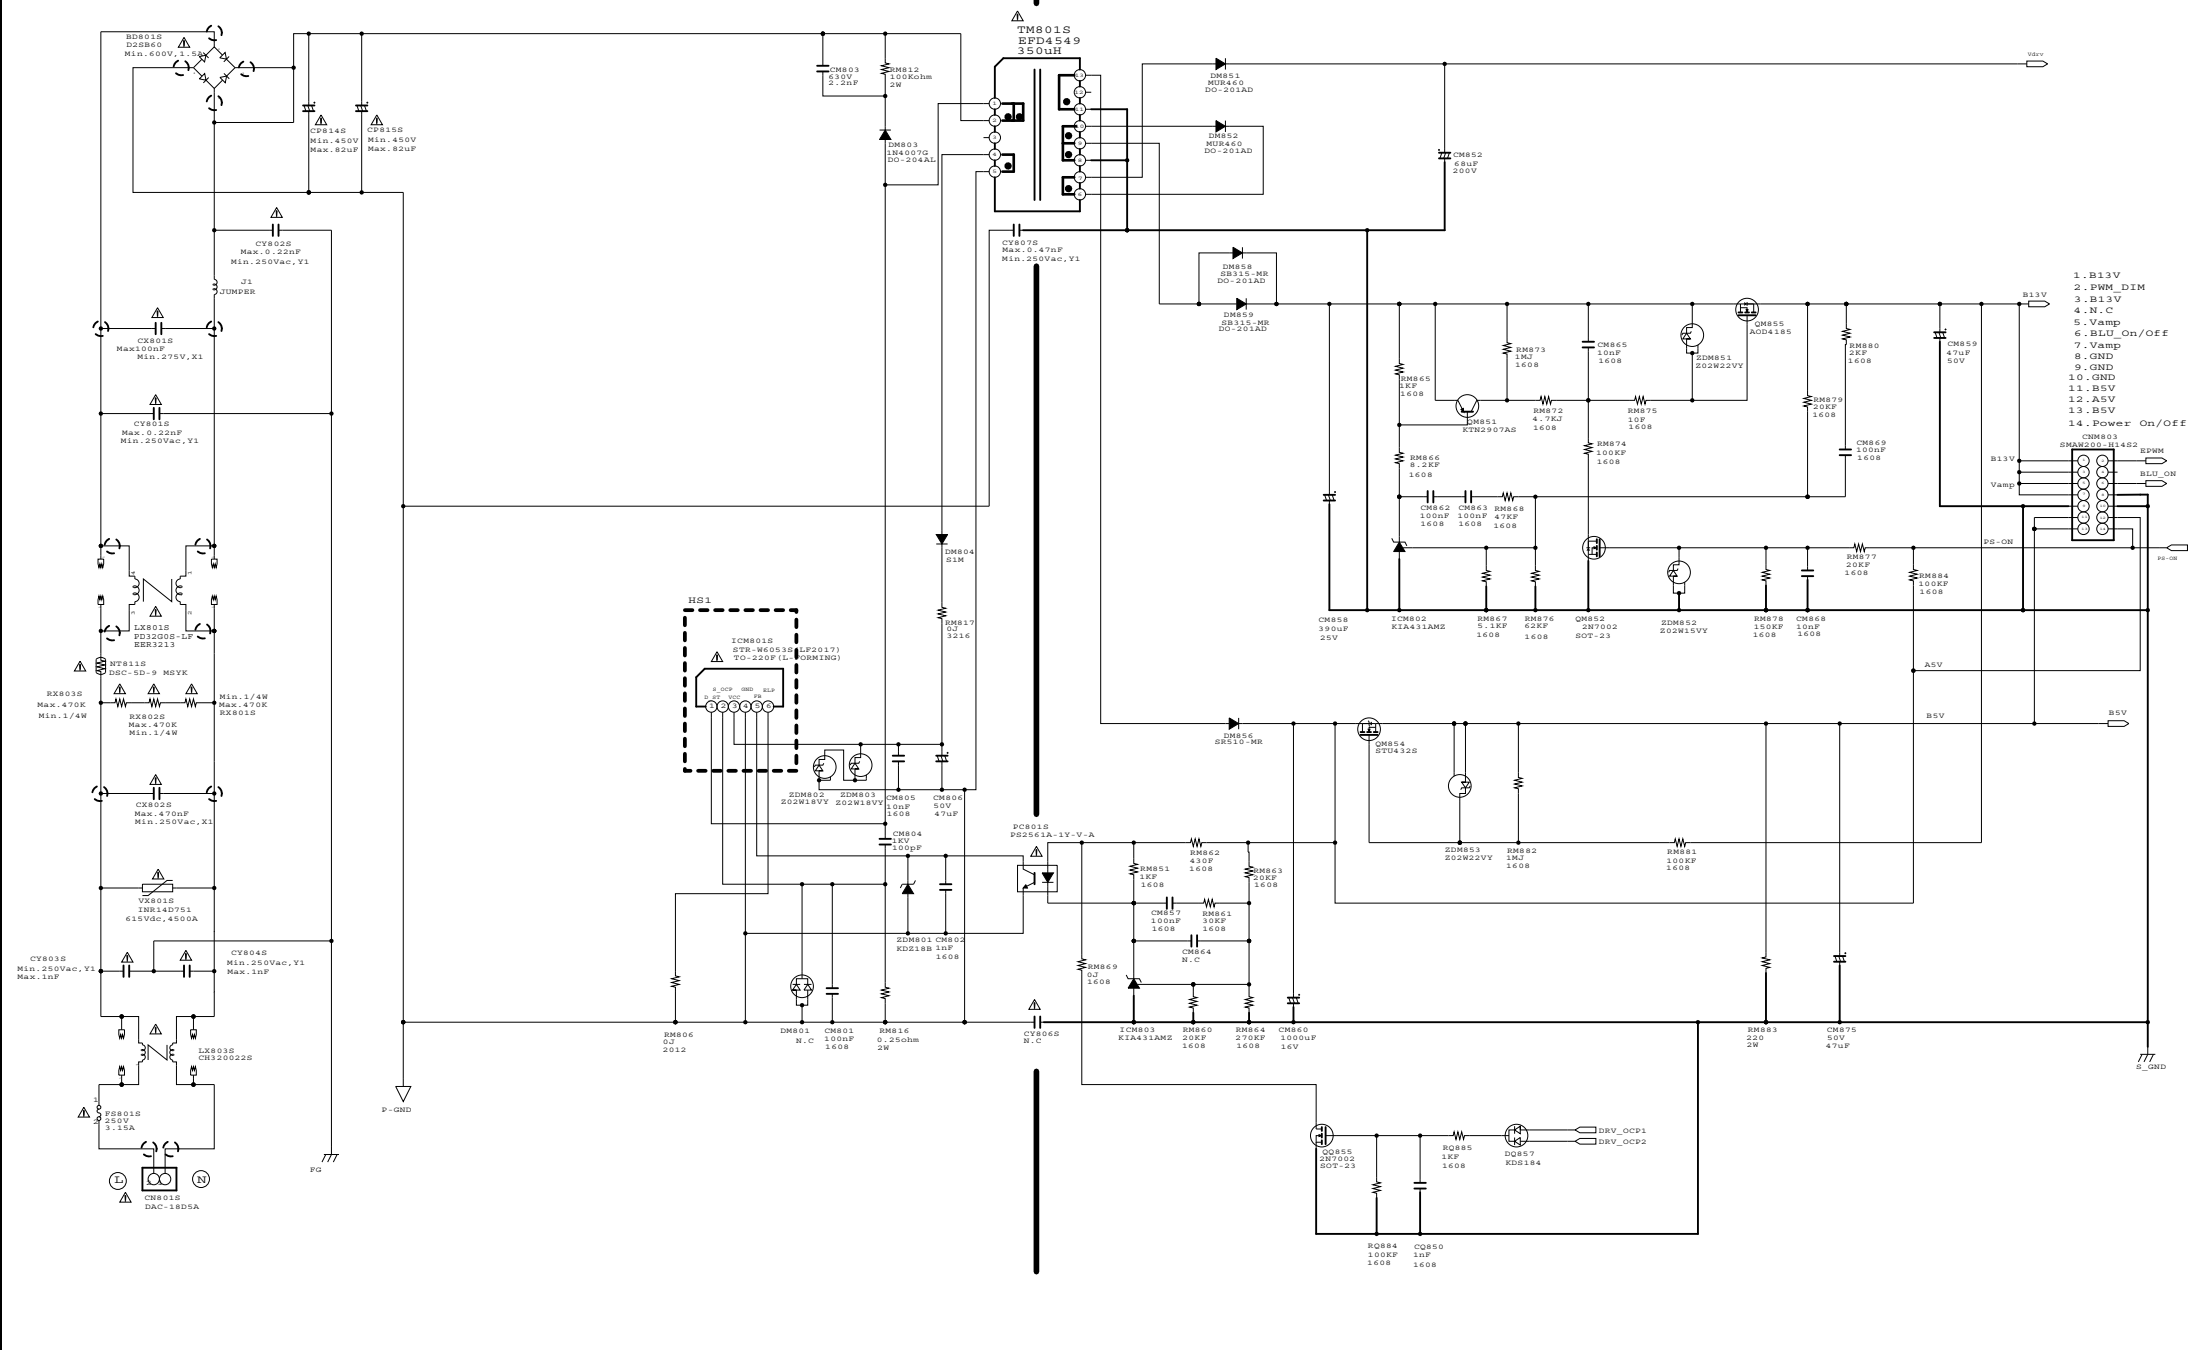

NOTE  
 N.C : No Connection

		DATE 2011.03.09
MODEL NAME PD32G0S_BSM		SCALE DRAWN Y. D. JUNG
PART NUMBER PSLF800A03S		REVISION REV. R.A. CHECKED V. S. LEE
		APPROVED H. G. CHOI

HOT COLD

NOTE  
N.C : No Connection

	SAMSUNG ELECTRONICS	2011.03.09
	PD32G0S_BSM BN44-00472A	Y.D.JUNG
	PSLF800A03S	Y.S.LEE
	REV R.A	H.G.CHOI