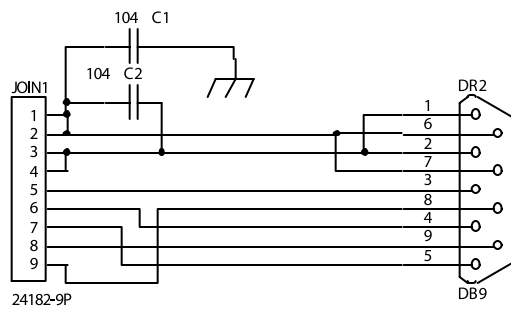

BBK FSA-7800

Title		E-BENCH KH-2800	
Size	Number	ONE	
A4			
Date	31-Aug-2002	Sheet	of
File	E:\ZOFI\AV\ZOFidek_1\videk1_1.ddb	Drawn	By

Title		E-BENCH KH-2800	
Size	Number	ONE	
A4			
Date	31-Aug-2002	Sheet	of
File	E:\ZOFI\AV\Zofidek_1\videk1_1.ddb	Drawn	By

Title		E-BENCH KH-28
Size	Number	ONE
A3		
Date:	31-Aug-2002	
File:	E:\L2\OF\ALZOV\dek TV\dek11.dwg	

Title		
E-BENCH KH-2800A SCH		
Size	Number	Revision
A3	ONE	YK0001-A-00
Date:	31-AUG-2002	Sheet of
File:	E:\E-ZOFA\UZO\Verdik 1\Verdik1\1.238	Drawn by: JAJZH D.BANG

Title		E-BENCH KH-2800	
Size	Number	ONE	
A3			
Date:	31-Aug-2002		
File:	E:\L2\QF\ALZ\QV\dek1\1.d		

Title		E-BENCH KH-2800	
Size	Number	ONE	
A3			
Date:	31-Aug-2002		
File:	E:\L2\QF\AL2\QV\dek1\1.d		

Title		fr 7800	
Size	Number	Apple m	
A4			
Date	31-Aug-2002	Sheet	1
File	E:\ZOFIA\ZOFidek_1\videk1_1.ddb	Drawn	