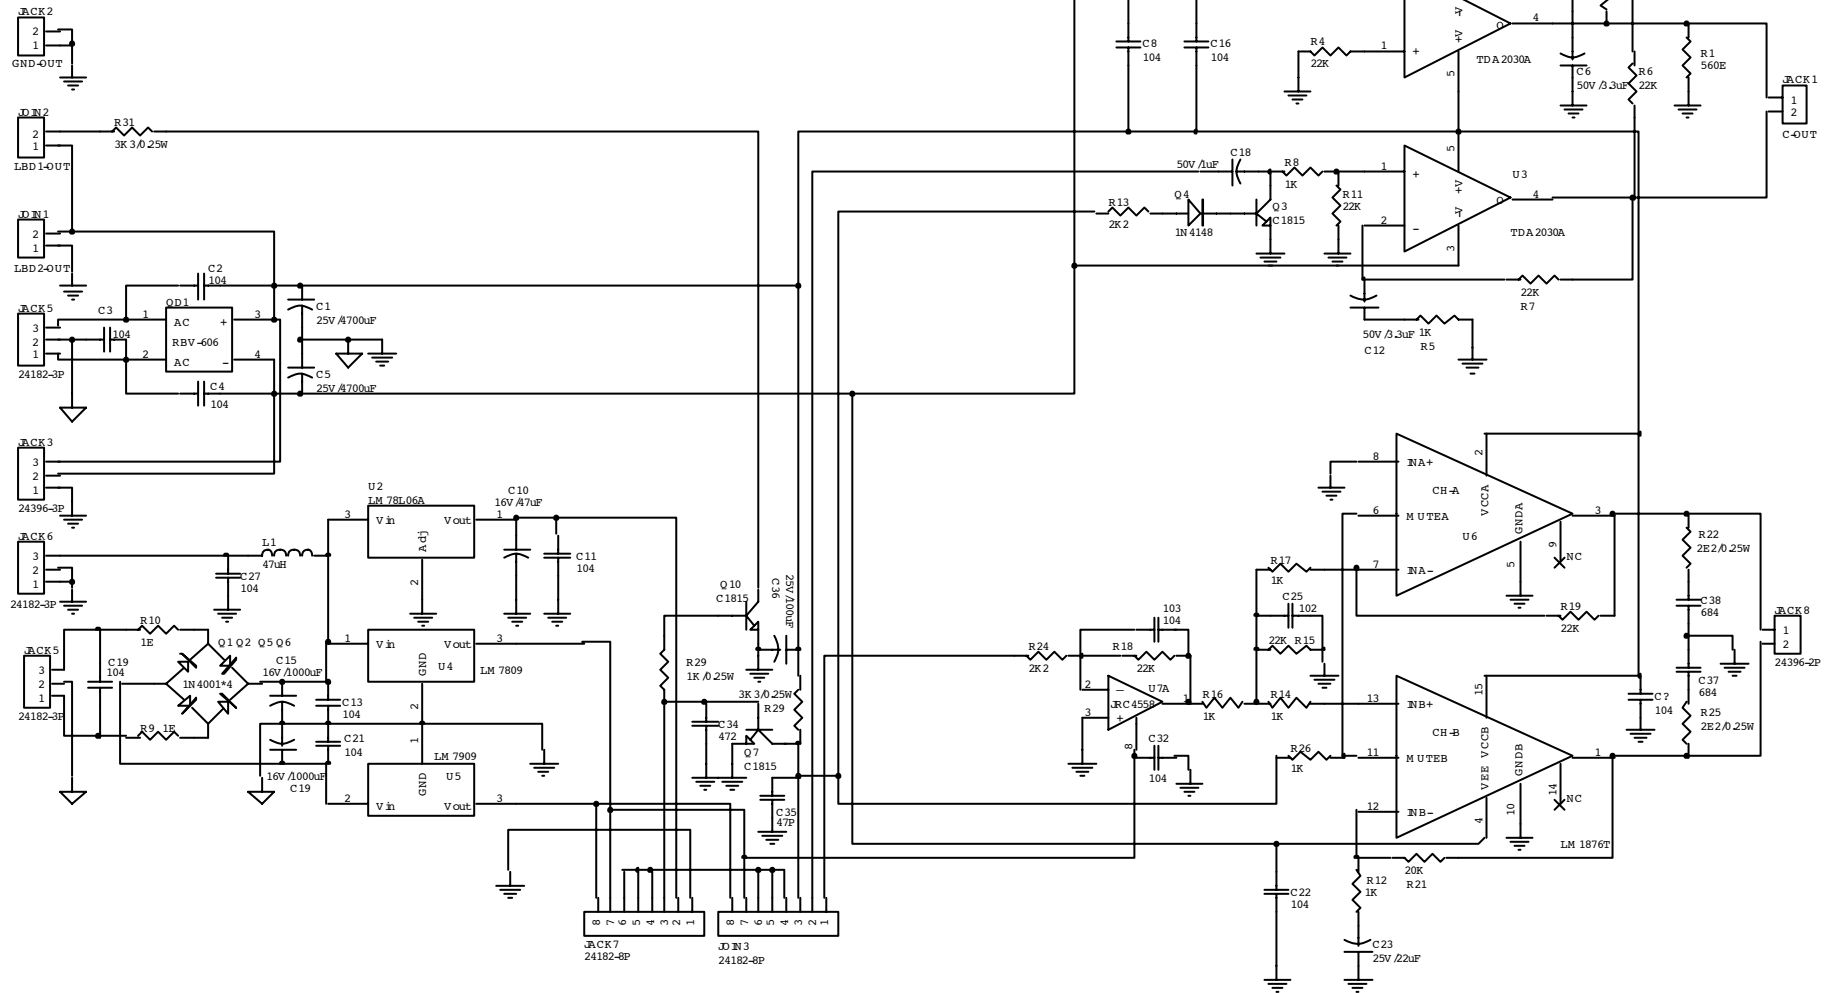

BBK FSA-7800

Title		E-BENCH KH-2800	
Size	Number	ONE	
A4			
Date	31-Aug-2002	Sheet	of
File	E:\ZOFI\AV\ZOFidek_1\videk1_1.ddb	Drawn	By

Title		E-BENCH KH-2800	
Size	Number	ONE	
A4			
Date	31-Aug-2002	Sheet	of
File	E:\ZOFI\AV\Zofidek_1\videk1_1.ddb	Drawn	By

Title		E-BENCH KH-28
Size	Number	ONE
A3		
Date:	31-Aug-2002	
File:	E:\L2\OF\ALZOV\dek TV\dek11.dwg	

Title		
E-BENCH KH-2800A SCH		
Size	Number	Revision
A3	ONE	YK0001-A-00
Date:	31-AUG-2002	Sheet of
File:	E:\E-ZOFA\UZO\Verdik 1\Verdik1\1.238	Drawn by: JAJZH D.BANG

Title		E-BENCH KH-2800	
Size	Number	ONE	
A3			
Date:	31-Aug-2002		
File:	E:\L2\QF\ALZ\QV\dek1\1.d		

Title		E-BENCH KH-2800	
Size	Number	ONE	
A3			
Date:	31-Aug-2002		
File:	E:\L2\QF\AL2\QV\dek1\1.d		

Title		fr 7800	
Size	Number	Apple m	
A4			
Date	31-Aug-2002	Sheet	1
File	E:\ZOFIA\ZOFidek_1\videk1_1.ddb	Drawn	