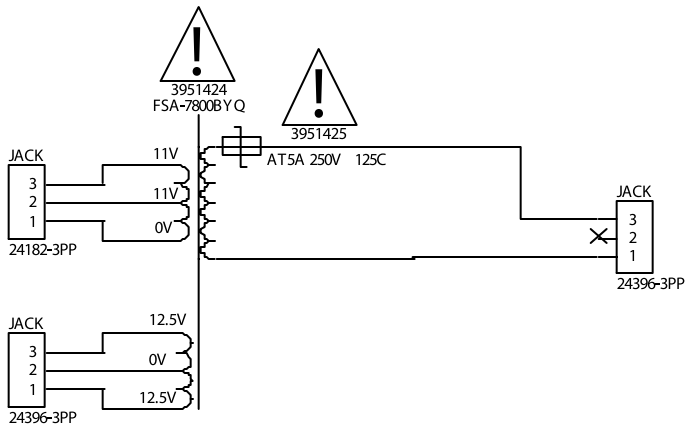

BBK FSA-7800

Title		E-BENCH KH-2800	
Size	Number	ONE	
A4			
Date	31-Aug-2002	Sheet	of
File	E:\ZOFI\AV\ZOFidek_1\videk1_1.ddb	Drawn	By

Title		E-BENCH KH-2800	
Size	Number	ONE	
A4			
Date	31-Aug-2002	Sheet	of
File	E:\ZOFI\AV\Zofidek_1\videk1_1.ddb	Drawn	By

Title		E-BENCH KH-28
Size	Number	ONE
A3		
Date:	31-Aug-2002	
File:	E:\L2\OF\ALZOV\dek TV\dek11.dwg	

Title		
E-BENCH KH-2800A SCH		
Size	Number	Revision
A3	ONE	YK0001-A-00
Date:	31-AUG-2002	Sheet of
File:	E:\E-ZOFA\UZO\Verdik 1\Verdik1\1.238	Drawn by: JAJZH D.BANG

Title		E-BENCH KH-2800	
Size	Number	ONE	
A3			
Date:	31-Aug-2002		
File:	E:\L2\QF\ALZ\QV\dek1\1.d		

Title		E-BENCH KH-2800	
Size	Number	ONE	
A3			
Date:	31-Aug-2002		
File:	E:\L2\QF\AL2\QV\dek1\1.d		

Title		fr 7800	
Size	Number	Apple m	
A4			
Date	31-Aug-2002	Sheet	1
File	E:\ZOFIA\ZOFidek_1\videk1_1.ddb	Drawn	