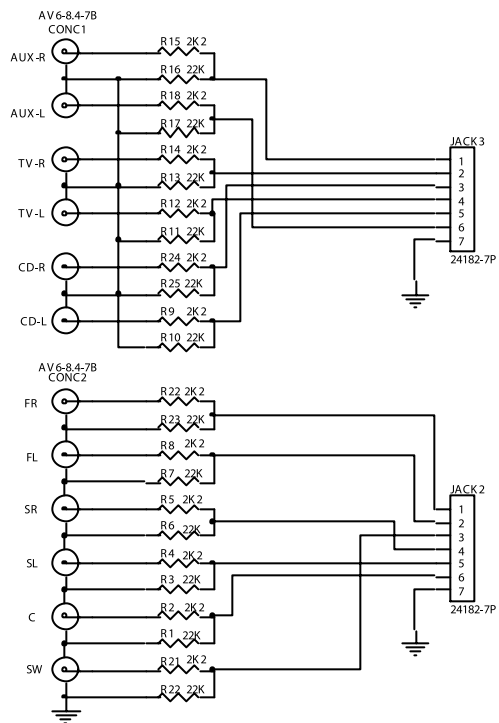

BBK FSA-7800

Title		E-BENCH KH-2800	
Size	Number	ONE	
A4			
Date	31-Aug-2002	Sheet	of
File	E:\ZOFI\AV\ZOFidek_1\videk1_1.ddb	Drawn	By

Title		E-BENCH KH-2800	
Size	Number	ONE	
A4			
Date	31-Aug-2002	Sheet	of
File	E:\ZOFI\AV\Zofidek_1\videk1_1.ddb	Drawn	By

Title		E-BENCH KH-28
Size	Number	ONE
A3		
Date:	31-Aug-2002	
File:	E:\L2\OF\ALZOV\dek TV\dek11.dwg	

Title		
E-BENCH KH-2800A SCH		
Size	Number	Revision
A3	ONE	YK0001-A-00
Date:	31-AUG-2002	Sheet of
File:	E:\E-ZOFA\UZO\Verdik 1\Verdik1\1.238	Drawn by: JAJZH D.BANG

Title		E-BENCH KH-2800	
Size	Number	ONE	
A3			
Date:	31-Aug-2002		
File:	E:\L2\QF\ALZ\QV\dek1\1.d		

Title		E-BENCH KH-2800	
Size	Number	ONE	
A3			
Date:	31-Aug-2002		
File:	E:\L2\QF\AL2\QV\dek1\1.d		

Title		fr 7800	
Size	Number	Apple m	
A4			
Date	31-Aug-2002	Sheet	1
File	E:\ZOFIA\ZOFidek_1\videk1_1.ddb	Drawn	