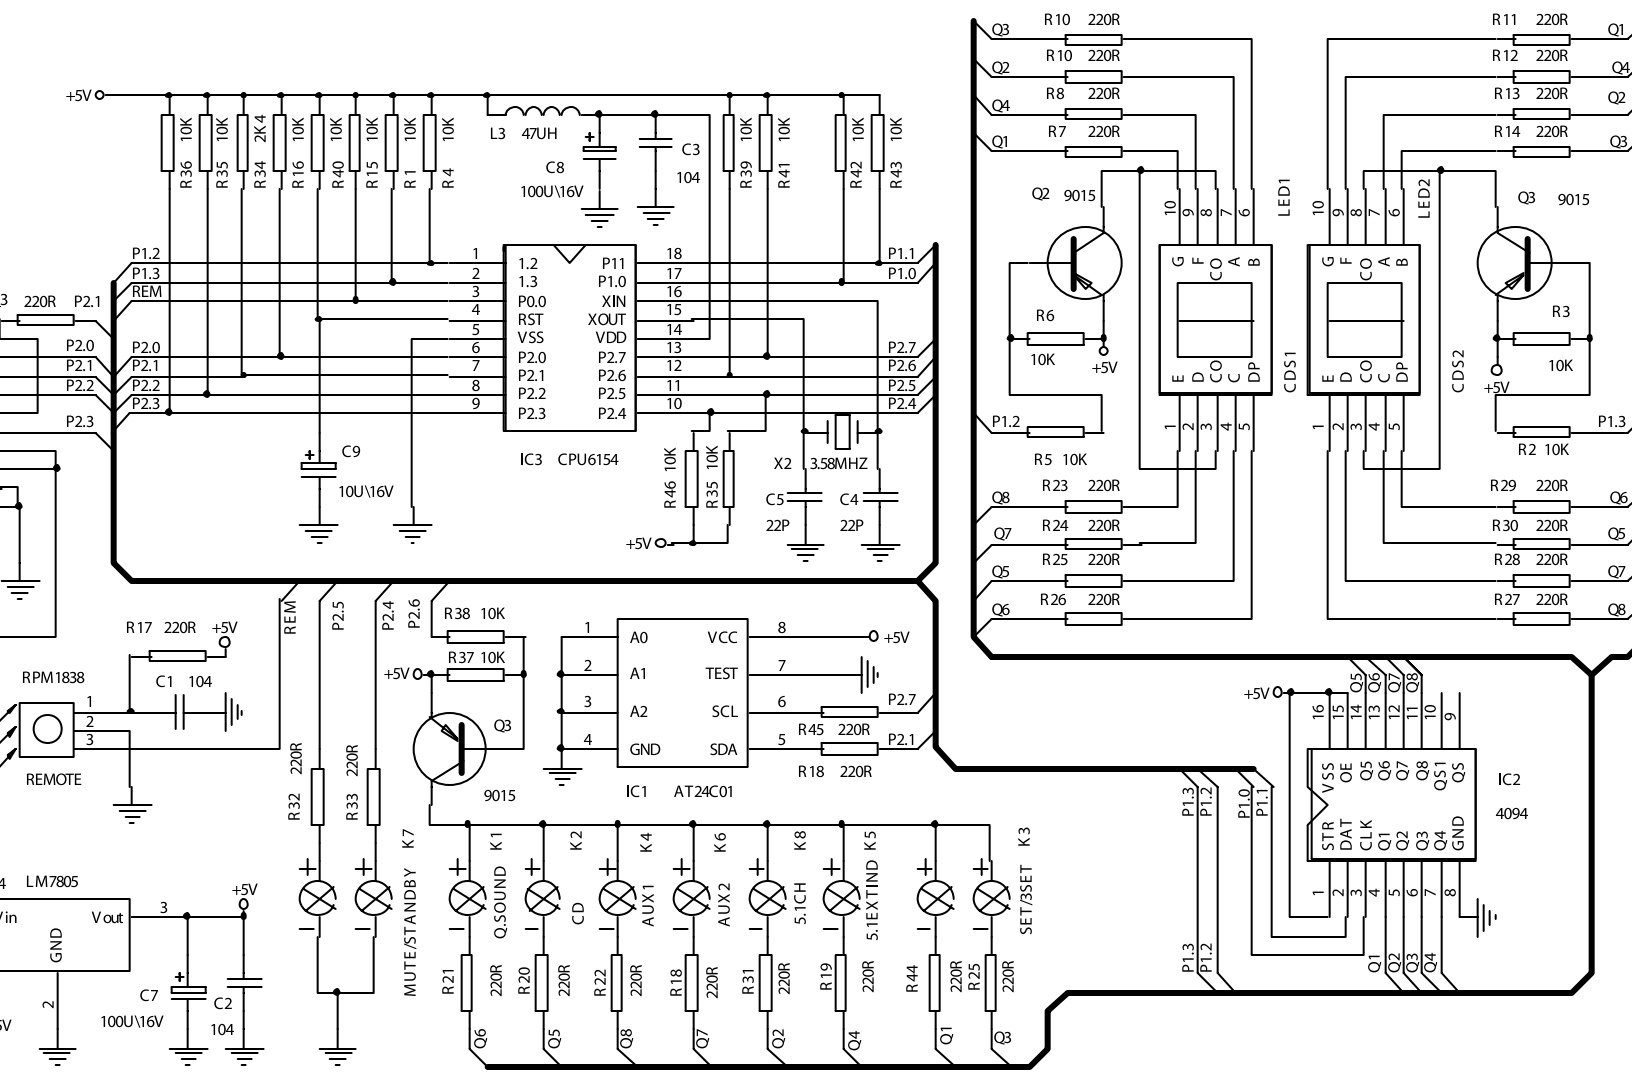

Title		E-BENCH KH-28
Size	Number	ONE
A3		
Date:	31-Aug-2002	
File:	E:\L2\OF\ALZOV\dek TV\dek11.dwg	

Title		
E-BENCH KH-2800A SCH		
Size	Number	Revision
A3	ONE	YK0001-A-00
Date:	31-AUG-2002	Sheet of
File:	E:\E-ZOFA\UZO\Verdik 1\Verdik1\1.238	Drawn by: JAJZH D.BANG

Title		E-BENCH KH-2800	
Size	Number	ONE	
A3			
Date:	31-Aug-2002		
File:	E:\L2\QF\ALZ\QV\dek1\1.d		

Title		E-BENCH KH-2800	
Size	Number	ONE	
A3			
Date:	31-Aug-2002		
File:	E:\L2\QF\AL2\QV\dek1\1.d		

Title		fr 7800	
Size	Number	Apple m	
A4			
Date	31-Aug-2002	Sheet	1
File	E:\ZOFIA\ZOFidek_1\videk1_1.ddb	Drawn	