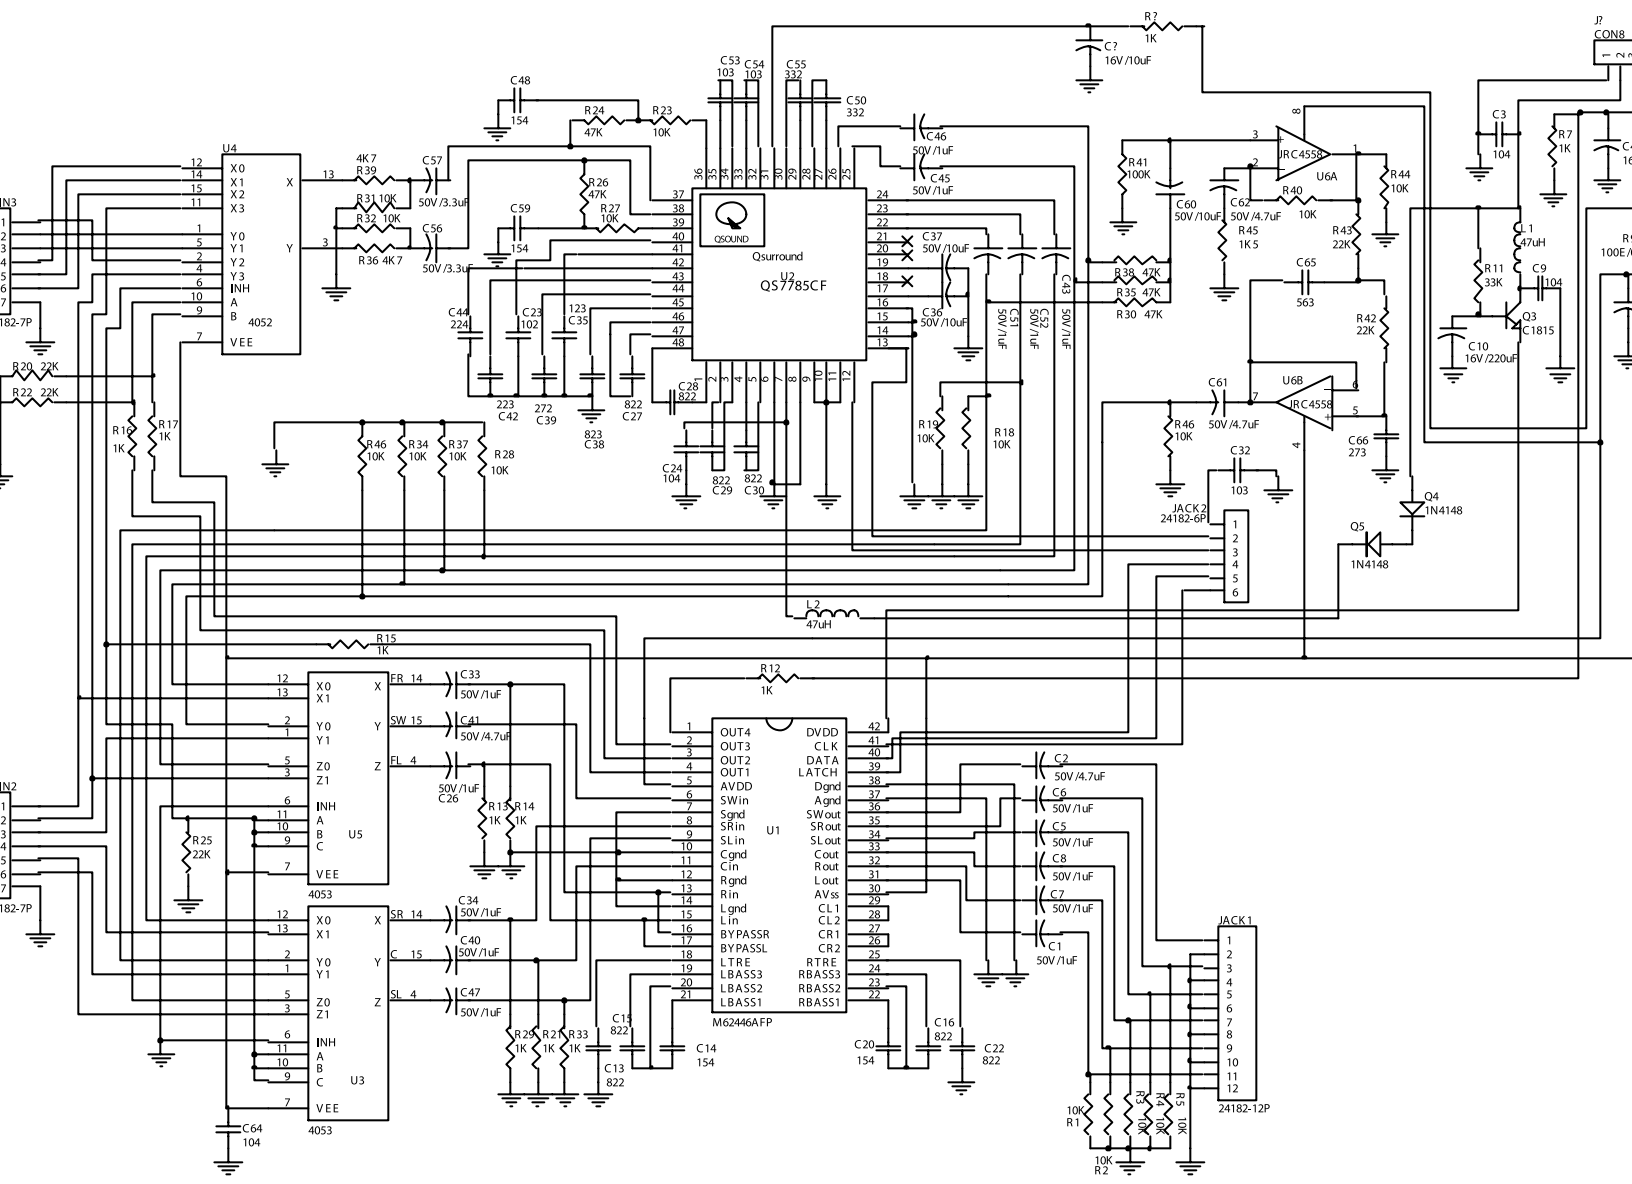

BBK FSA-7800

Title		E-BENCH KH-2800	
Size	Number	ONE	
A4			
Date	31-Aug-2002	Sheet	of
File	E:\ZOFI\AV\ZOFidek_1\videk1_1.ddb	Drawn	By

Title		E-BENCH KH-2800	
Size	Number	ONE	
A4			
Date	31-Aug-2002	Sheet	of
File	E:\ZOFI\AV\Zofidek_1\videk1_1.ddb	Drawn	By

Title		E-BENCH KH-28
Size	Number	ONE
A3		
Date:	31-Aug-2002	
File:	E:\L2\OF\ALZOV\dek TV\dek11.dwg	

Title		
E-BENCH KH-2800A SCH		
Size	Number	Revision
A3	ONE	YK0001-A-00
Date:	31-AUG-2002	Sheet of
File:	E:\E-ZOFA\UZO\Verdik 1\Verdik1\1.238	Drawn by: JAJZH D.BANG

Title		E-BENCH KH-2800	
Size	Number	ONE	
A3			
Date:	31-Aug-2002		
File:	E:\L2\QF\ALZ\QV\dek1\1.d		

Title		E-BENCH KH-2800	
Size	Number	ONE	
A3			
Date:	31-Aug-2002		
File:	E:\L2\QF\AL2\QV\dek1\1.d		

Title		fr 7800	
Size	Number	Apple m	
A4			
Date	31-Aug-2002	Sheet	1
File	E:\ZOFIA\ZOFidek_1\videk1_1.ddb	Drawn	