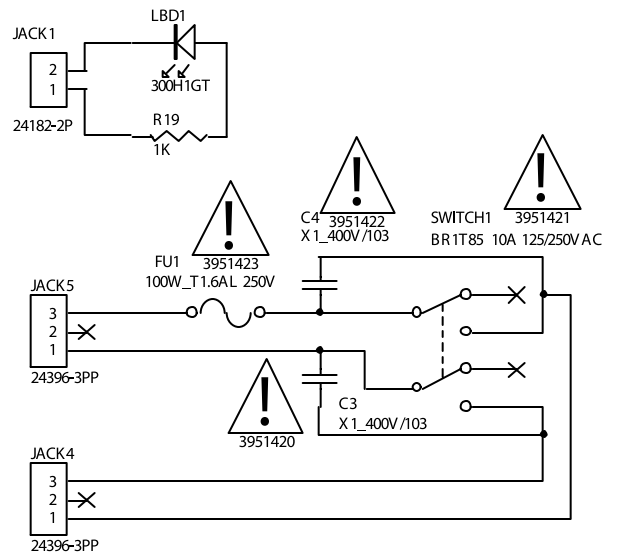

BBK FSA-7800

Title		E-BENCH KH-2800	
Size	Number	ONE	
A4			
Date	31-Aug-2002	Sheet	of
File	E:\ZOFI\AV\ZOFidek_1\videk1_1.ddb	Drawn	By

Title		E-BENCH KH-2800	
Size	Number	ONE	
A4			
Date	31-Aug-2002	Sheet	of
File	E:\ZOFI\AV\Zofidek_1\videk1_1.ddb	Drawn	By

Title		E-BENCH KH-28
Size	Number	ONE
A3		
Date:	31-Aug-2002	
File:	E:\L2\OF\ALZOV\dek TV\dek11.dwg	

Title		
E-BENCH KH-2800A SCH		
Size	Number	Revision
A3	ONE	YK0001-A-00
Date:	31-AUG-2002	Sheet of
File:	E:\E-ZOFA\UZO\Verdik 1\Verdik1\1.238	Drawn by: JAJZH D.BANG

Title		E-BENCH KH-2800	
Size	Number	ONE	
A3			
Date:	31-Aug-2002		
File:	E:\L2\QF\ALZ\QV\dek1\1.d		

Title		E-BENCH KH-2800	
Size	Number	ONE	
A3			
Date:	31-Aug-2002		
File:	E:\L2\QF\AL2\QV\dek1\1.d		

Title		fr 7800	
Size	Number	Apple m	
A4			
Date	31-Aug-2002	Sheet	1
File	E:\ZOFIA\ZOFidek_1\videk1_1.ddb	Drawn	