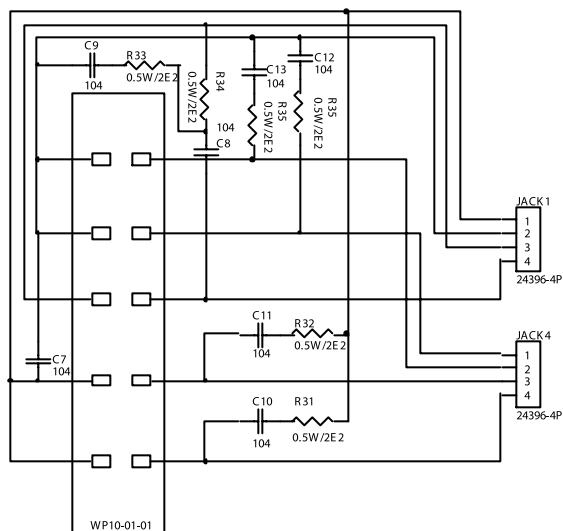

BBK FSA-7800

Title		E-BENCH KH-2800	
Size	Number	ONE	
A4			
Date	31-Aug-2002	Sheet	of
File	E:\ZOFI\AV\ZOFidek_1\videk1_1.ddb	Drawn	By

Title		E-BENCH KH-2800	
Size	Number	ONE	
A4			
Date	31-Aug-2002	Sheet	of
File	E:\ZOFI\AV\Zofidek_1\videk1_1.ddb	Drawn	By

Title		E-BENCH KH-28
Size	Number	ONE
A3		
Date:	31-Aug-2002	
File:	E:\L2\OF\ALZOV\dek TV\dek11.dwg	

Title		
E-BENCH KH-2800A SCH		
Size	Number	Revision
A3	ONE	YK0001-A-00
Date:	31-AUG-2002	Sheet of
File:	E:\E-ZOFA\UZO\Verdik 1\Verdik1\1.238	Drawn by: JAJZH D.BANG

Title		E-BENCH KH-2800	
Size	Number	ONE	
A3			
Date:	31-Aug-2002		
File:	E:\L2\QF\ALZ\QV\dek1\1.d		

Title		E-BENCH KH-2800	
Size	Number	ONE	
A3			
Date:	31-Aug-2002		
File:	E:\L2\QF\AL2\QV\dek1\1.d		

Title		fr 7800	
Size	Number	Apple m	
A4			
Date	31-Aug-2002	Sheet	1
File	E:\ZOFIA\ZOFidek_1\videk1_1.ddb	Drawn	