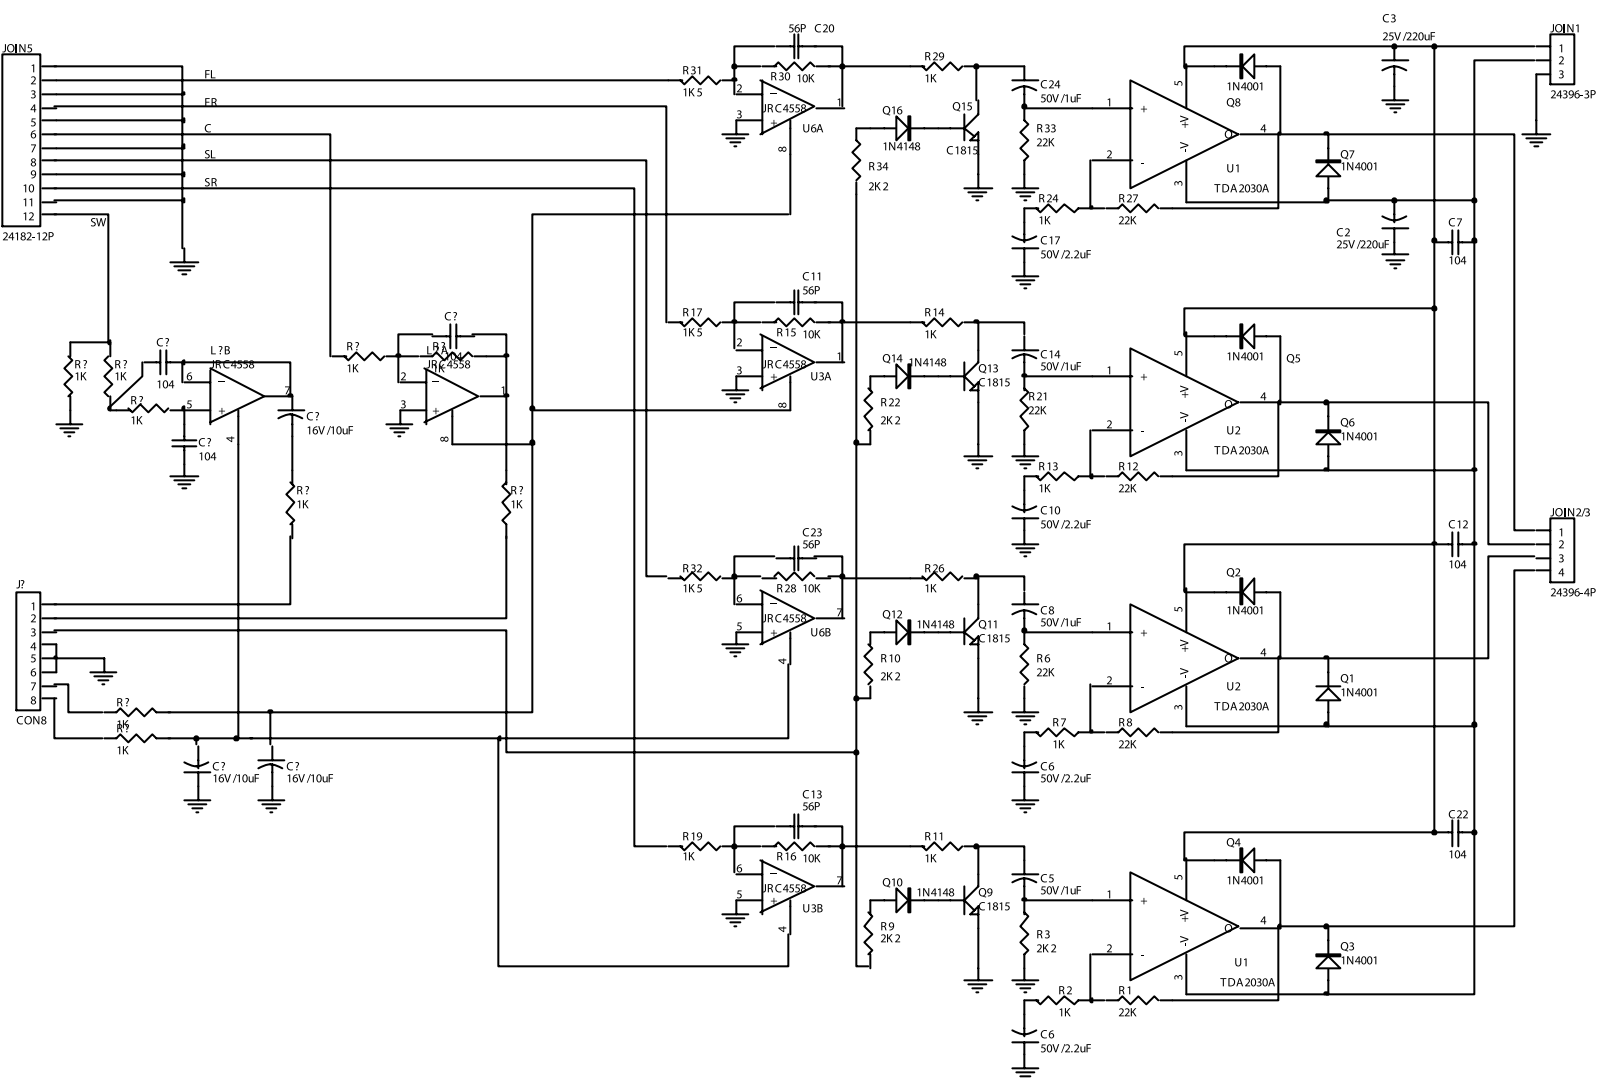

BBK FSA-7800

Title		E-BENCH KH-2800	
Size	Number	ONE	
A4			
Date	31-Aug-2002	Sheet	of
File	E:\ZOFI\AV\ZOFidek_1\videk1_1.ddb	Drawn	By

Title		E-BENCH KH-2800	
Size	Number	ONE	
A4			
Date	31-Aug-2002	Sheet	of
File	E:\ZOFI\AV\Zofidek_1\videk1_1.ddb	Drawn	By

Title		E-BENCH KH-28
Size	Number	ONE
A3		
Date:	31-Aug-2002	
File:	E:\L2\OF\ALZOV\dek TV\dek11.dwg	

Title		
E-BENCH KH-2800A SCH		
Size	Number	Revision
A3	ONE	YK0001-A-00
Date:	31-AUG-2002	Sheet of
File:	E:\E-ZOFA\UZO\Verdik 1\Verdik1\1.238	Drawn by: JAJZH D.BANG

Title		E-BENCH KH-2800	
Size	Number	ONE	
A3			
Date:	31-Aug-2002		
File:	E:\L2\QF\ALZ\QV\dek1\1.d		

Title		E-BENCH KH-2800	
Size	Number	ONE	
A3			
Date:	31-Aug-2002		
File:	E:\L2\QF\AL2\QV\dek1\1.d		

Title		fr 7800	
Size	Number	Apple m	
A4			
Date	31-Aug-2002	Sheet	1
File	E:\ZOFIA\ZOFidek_1\videk1_1.ddb	Drawn	