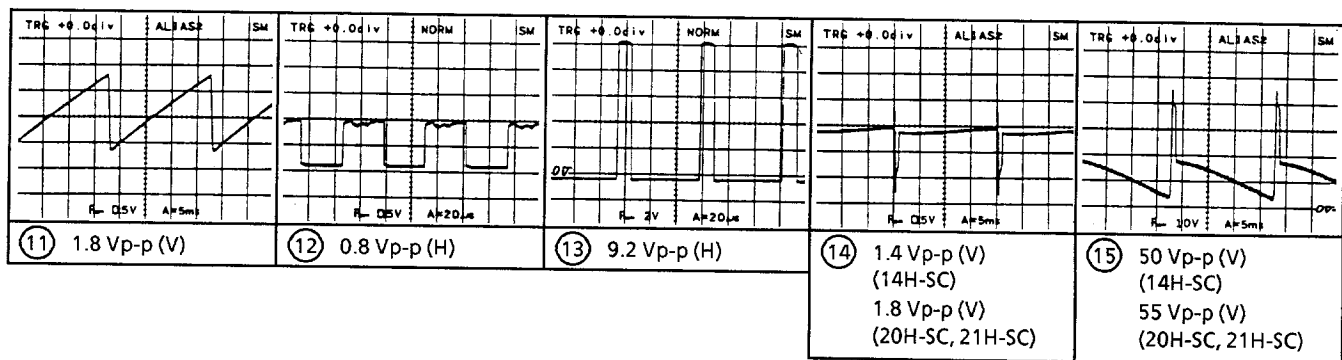

NOTE:
ALL TRANSISTORS ARE
2SC845 OR 2SC1815(GW)
AND ALL DIODES ARE
155119, UNLESS
OTHERWISE NOTED.

PWB-C DUNTK8697WEV1

WAVEFORMS

波形图

Tuner 调谐器

NOTE: The parts here shown are supplied as an assembly but not independently.

注意：在更换零件订货时，请以一套为最小单位，切勿以单件订货。

VTUVTSH6SD01/

Infrared Remote Control Unit 红外线遥控器

NOTE: The parts here shown are supplied as an assembly but not independently.

注意：在更换零件订货时，请以一套为最小单位，切勿以单件订货。

RRMCG1133PESA