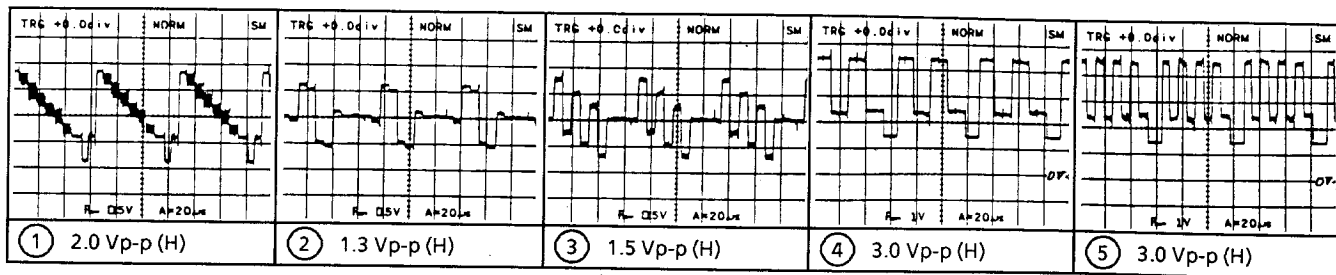

NOTE:
ALL TRANSISTORS ARE
2SC845 OR 2SC1815(GW)
AND ALL DIODES ARE
155119, UNLESS
OTHERWISE NOTED.

PWB-C DUNTK8697WEV1

WAVEFORMS

波形图

Tuner 调谐器

NOTE: The parts here shown are supplied as an assembly but not independently.

注意：在更换零件订货时，请以一套为最小单位，切勿以单件订货。

VTUVTSH6SD01/

Infrared Remote Control Unit 红外线遥控器

NOTE: The parts here shown are supplied as an assembly but not independently.

注意：在更换零件订货时，请以一套为最小单位，切勿以单件订货。

RRMCG1133PESA