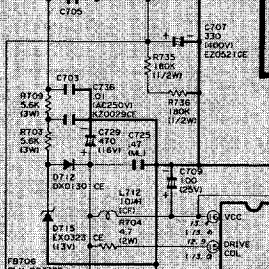

NOTE:
ALL TRANSISTORS ARE
2SC845 OR 2SC1815(GW)
AND ALL DIODES ARE
155119, UNLESS
OTHERWISE NOTED.

PWB-C DUNTK8697WEV1

WAVEFORMS

波形图

Tuner 调谐器

NOTE: The parts here shown are supplied as an assembly but not independently.

注意：在更换零件订货时，请以一套为最小单位，切勿以单件订货。

VTUVTSH6SD01/

Infrared Remote Control Unit 红外线遥控器

NOTE: The parts here shown are supplied as an assembly but not independently.

注意：在更换零件订货时，请以一套为最小单位，切勿以单件订货。

RRMCG1133PESA