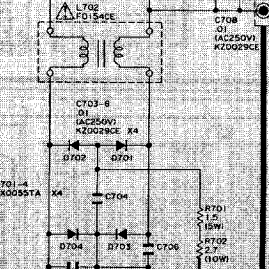

NOTE:
ALL TRANSISTORS ARE
2SC845 OR 2SC1815(GW)
AND ALL DIODES ARE
155119, UNLESS
OTHERWISE NOTED.

PWB-C DUNTK8697WEV1

WAVEFORMS

波形图

Tuner 调谐器

NOTE: The parts here shown are supplied as an assembly but not independently.

注意：在更换零件订货时，请以一套为最小单位，切勿以单件订货。

VTUVTSH6SD01/

Infrared Remote Control Unit 红外线遥控器

NOTE: The parts here shown are supplied as an assembly but not independently.

注意：在更换零件订货时，请以一套为最小单位，切勿以单件订货。

RRMCG1133PESA