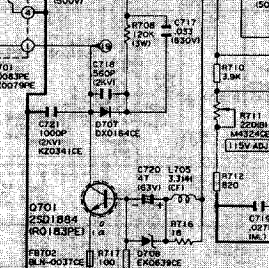

NOTE:
ALL TRANSISTORS ARE
2SC845 OR 2SC1815(GW)
AND ALL DIODES ARE
155119, UNLESS
OTHERWISE NOTED.

PWB-C DUNTK8697WEV1

WAVEFORMS

波形图

Tuner 调谐器

NOTE: The parts here shown are supplied as an assembly but not independently.

注意：在更换零件订货时，请以一套为最小单位，切勿以单件订货。

VTUVTSH6SD01/

Infrared Remote Control Unit 红外线遥控器

NOTE: The parts here shown are supplied as an assembly but not independently.

注意：在更换零件订货时，请以一套为最小单位，切勿以单件订货。

RRMCG1133PESA