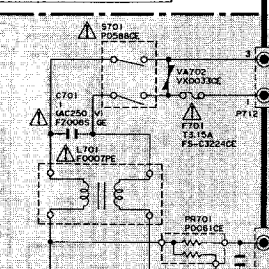

NOTE:
ALL TRANSISTORS ARE
2SC845 OR 2SC1815(GW)
AND ALL DIODES ARE
155119, UNLESS
OTHERWISE NOTED.

PWB-C DUNTK8697WEV1

WAVEFORMS

波形图

Tuner 调谐器

NOTE: The parts here shown are supplied as an assembly but not independently.

注意：在更换零件订货时，请以一套为最小单位，切勿以单件订货。

VTUVTSH6SD01/

Infrared Remote Control Unit 红外线遥控器

NOTE: The parts here shown are supplied as an assembly but not independently.

注意：在更换零件订货时，请以一套为最小单位，切勿以单件订货。

RRMCG1133PESA