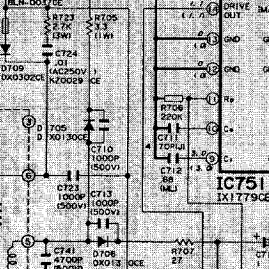

NOTE:
ALL TRANSISTORS ARE
2SC845 OR 2SC1815(GW)
AND ALL DIODES ARE
155119, UNLESS
OTHERWISE NOTED.

PWB-C DUNTK8697WEV1

WAVEFORMS

波形图

Tuner 调谐器

NOTE: The parts here shown are supplied as an assembly but not independently.

注意：在更换零件订货时，请以一套为最小单位，切勿以单件订货。

VTUVTSH6SD01/

Infrared Remote Control Unit 红外线遥控器

NOTE: The parts here shown are supplied as an assembly but not independently.

注意：在更换零件订货时，请以一套为最小单位，切勿以单件订货。

RRMCG1133PESA