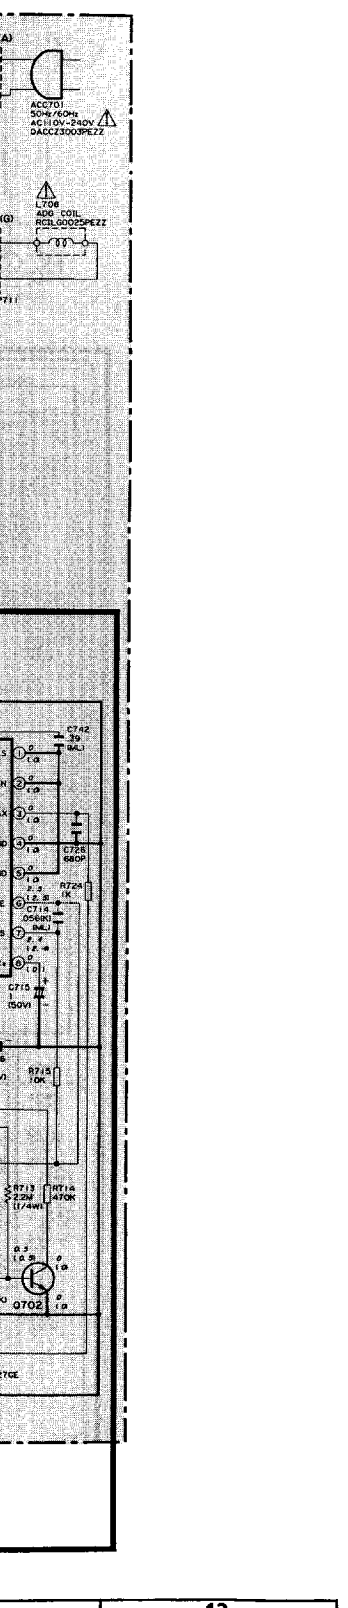

NOTE:
ALL TRANSISTORS ARE
2SC845 OR 2SC1815(GW)
AND ALL DIODES ARE
155119, UNLESS
OTHERWISE NOTED.

PWB-C DUNTK8697WEV1

WAVEFORMS

波形图

Tuner 调谐器

NOTE: The parts here shown are supplied as an assembly but not independently.