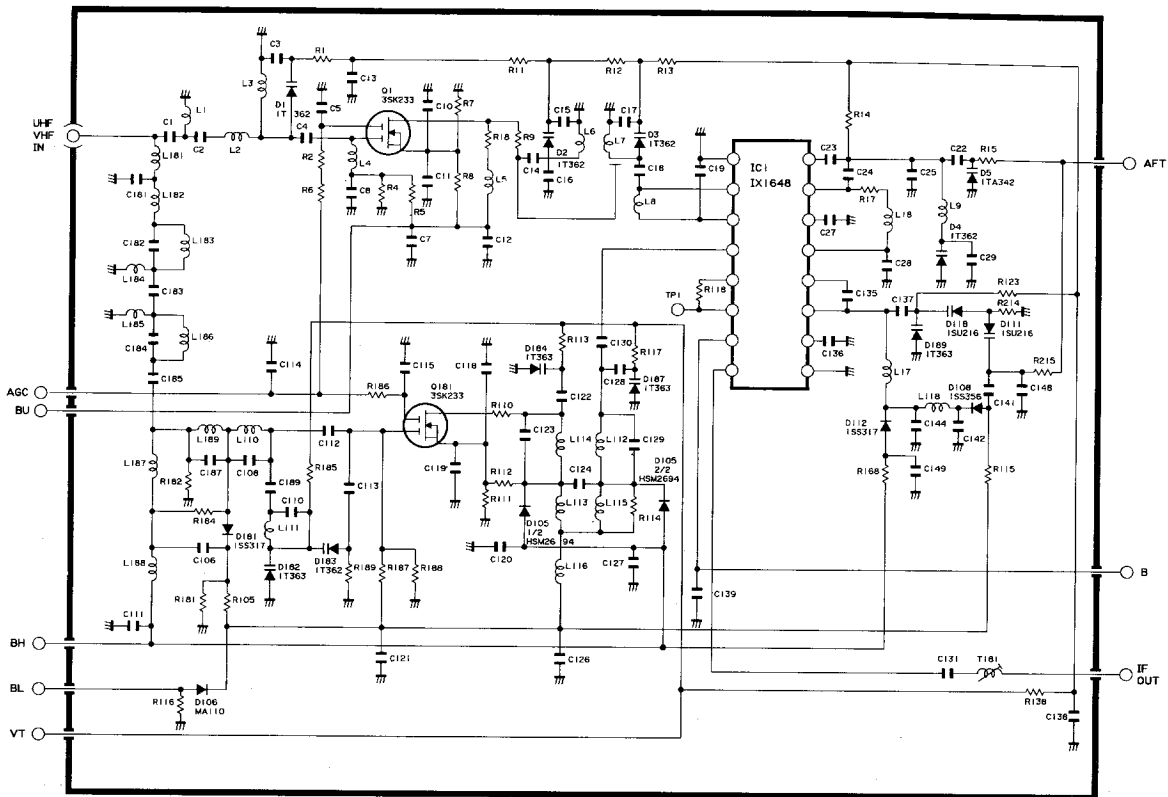

NOTE:
ALL TRANSISTORS ARE
2SC845 OR 2SC1815(GW)
AND ALL DIODES ARE
155119, UNLESS
OTHERWISE NOTED.

PWB-C DUNTK8697WEV1

WAVEFORMS

波形图

Tuner 调谐器

NOTE: The parts here shown are supplied as an assembly but not independently.

注意：在更换零件订货时，请以一套为最小单位，切勿以单件订货。

VTUVTSH6SD01/

Infrared Remote Control Unit 红外线遥控器

NOTE: The parts here shown are supplied as an assembly but not independently.

注意：在更换零件订货时，请以一套为最小单位，切勿以单件订货。

RRMCG1133PESA