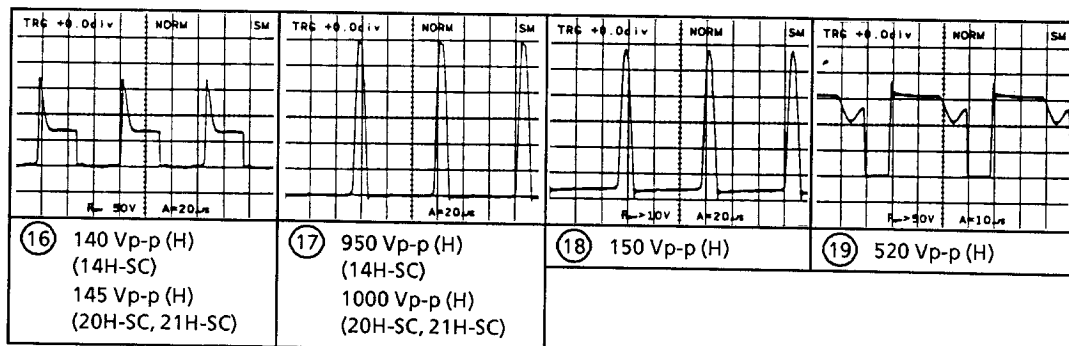

NOTE:
ALL TRANSISTORS ARE
2SC845 OR 2SC1815(GW)
AND ALL DIODES ARE
155119, UNLESS
OTHERWISE NOTED.

PWB-C DUNTK8697WEV1

WAVEFORMS

波形图

Tuner 调谐器

NOTE: The parts here shown are supplied as an assembly but not independently.

注意：在更换零件订货时，请以一套为最小单位，切勿以单件订货。

VTUVTSH6SD01/

Infrared Remote Control Unit 红外线遥控器

NOTE: The parts here shown are supplied as an assembly but not independently.

注意：在更换零件订货时，请以一套为最小单位，切勿以单件订货。

RRMCG1133PESA