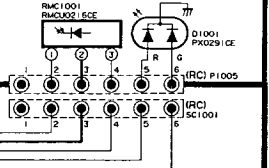

NOTE:
ALL TRANSISTORS ARE
2SC845 OR 2SC1815(GW)
AND ALL DIODES ARE
155119, UNLESS
OTHERWISE NOTED.

PWB-C DUNTK8697WEV1

WAVEFORMS

波形图

Tuner 调谐器

NOTE: The parts here shown are supplied as an assembly but not independently.

注意：在更换零件订货时，请以一套为最小单位，切勿以单件订货。

VTUVTSH6SD01/

Infrared Remote Control Unit 红外线遥控器

NOTE: The parts here shown are supplied as an assembly but not independently.

注意：在更换零件订货时，请以一套为最小单位，切勿以单件订货。

RRMCG1133PESA