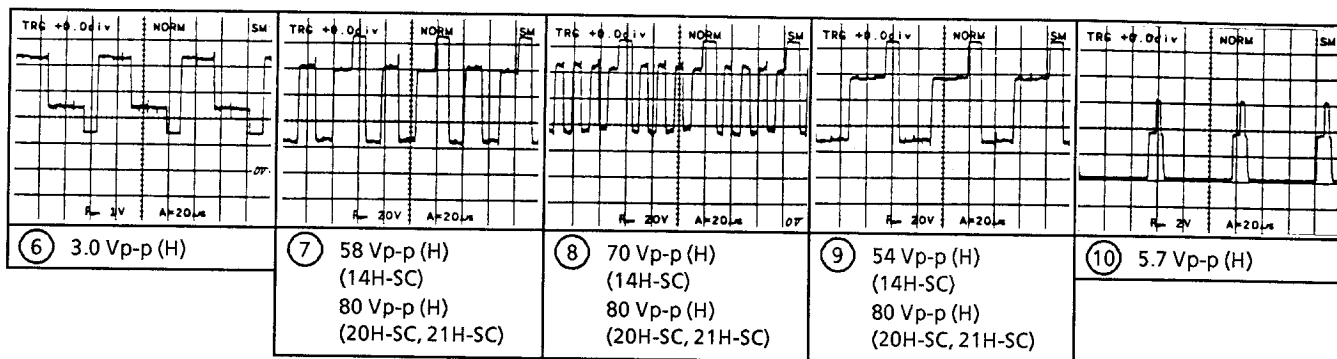

NOTE:
ALL TRANSISTORS ARE
2SC845 OR 2SC1815(GW)
AND ALL DIODES ARE
155119, UNLESS
OTHERWISE NOTED.

PWB-C DUNTK8697WEV1

WAVEFORMS

波形图

Tuner 调谐器

NOTE: The parts here shown are supplied as an assembly but not independently.

注意：在更换零件订货时，请以一套为最小单位，切勿以单件订货。

VTUVTSH6SD01/

Infrared Remote Control Unit 红外线遥控器

NOTE: The parts here shown are supplied as an assembly but not independently.

注意：在更换零件订货时，请以一套为最小单位，切勿以单件订货。

RRMCG1133PESA