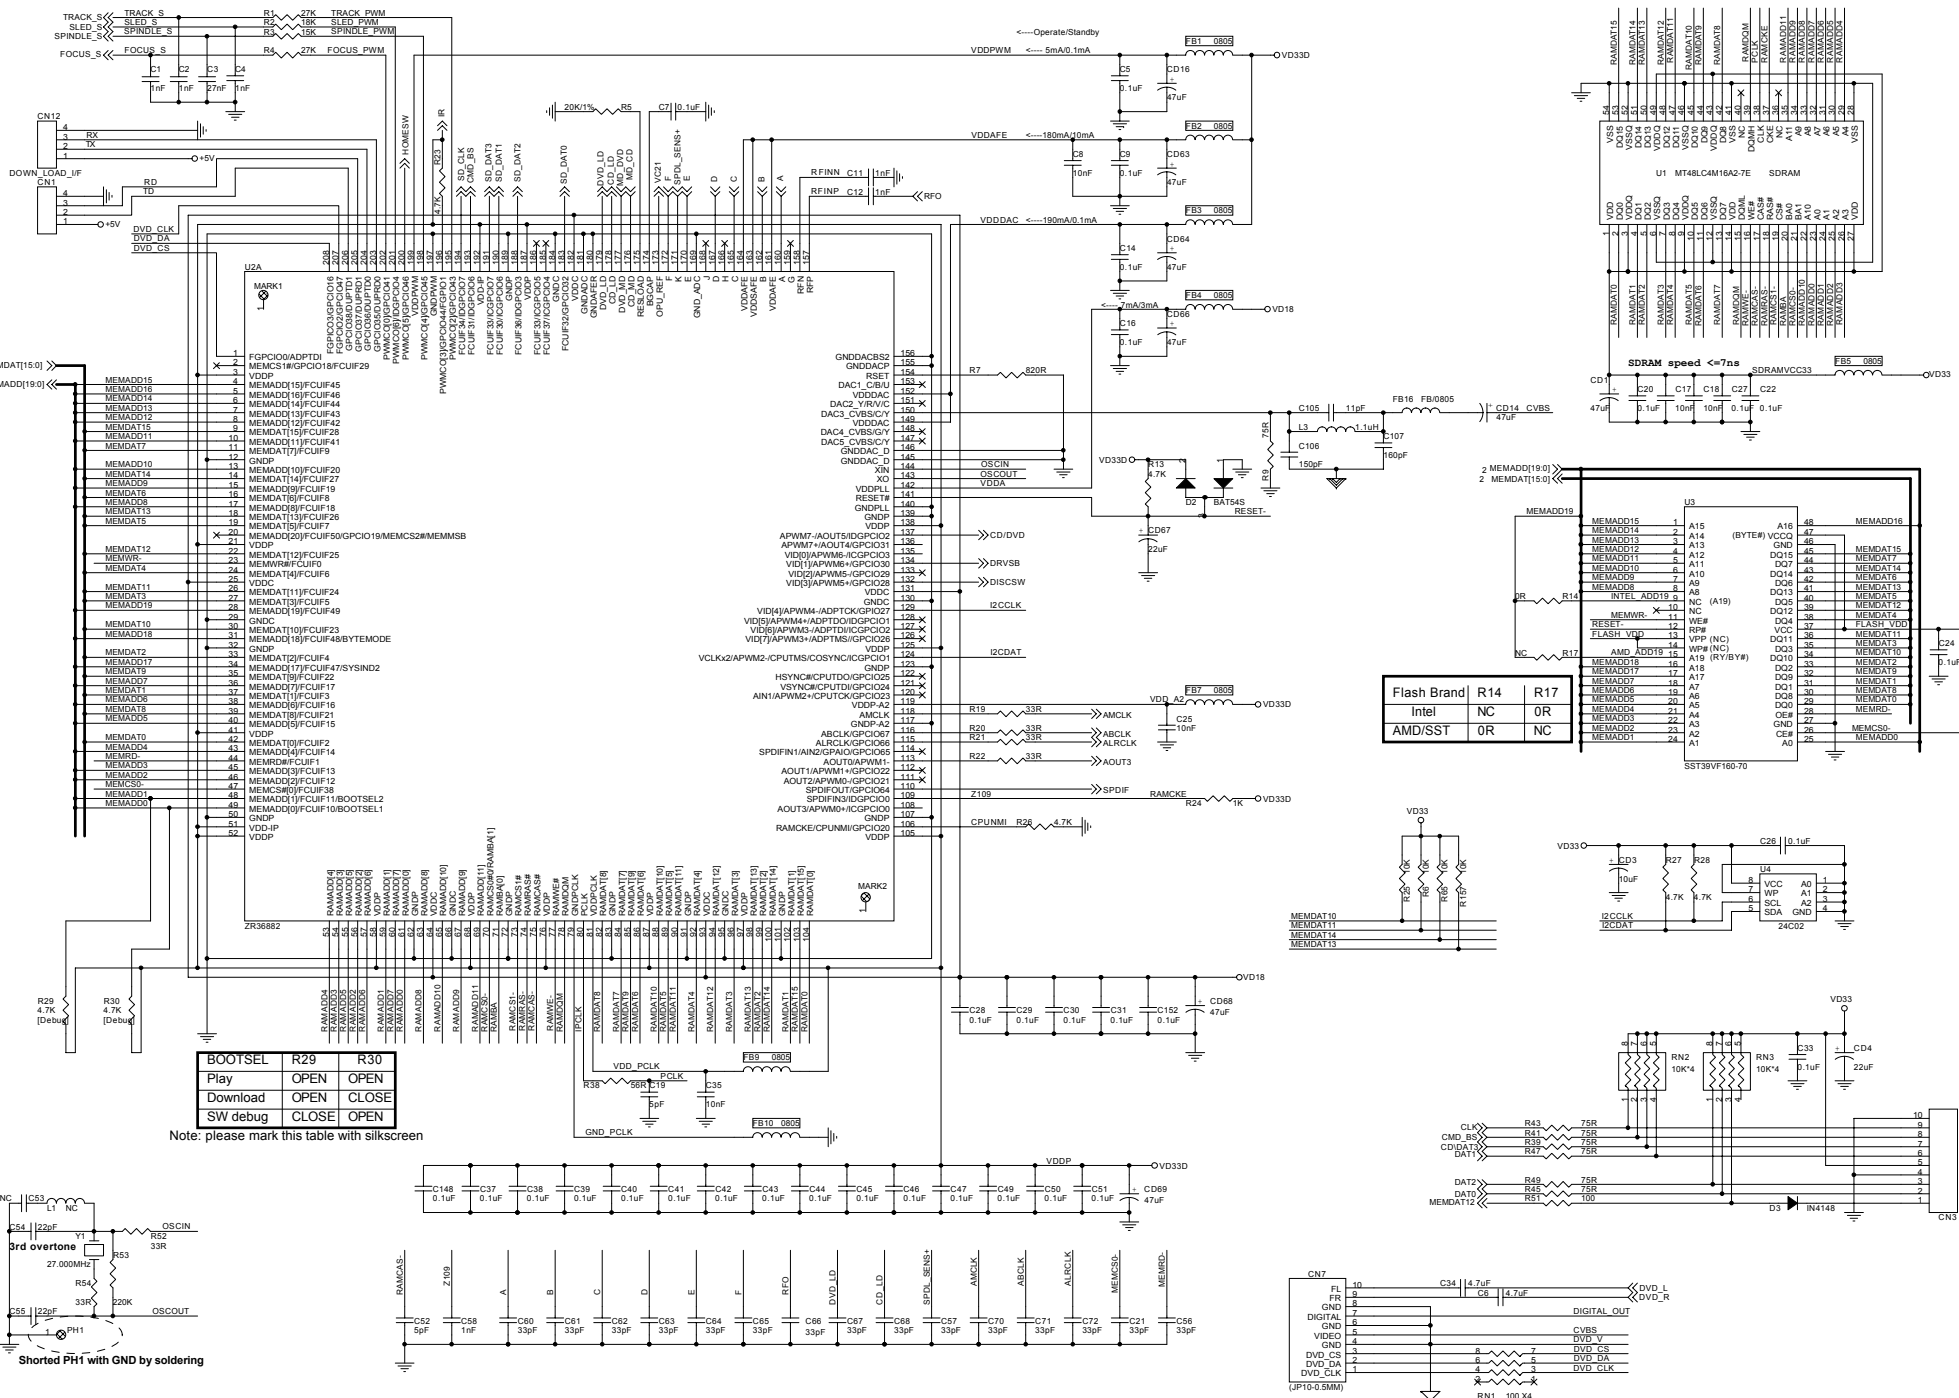

ПРЕМЬЕРА DV-540

Saturn High-Tech, Inc.

CTLA	CTLB	OUT
L	L	DVD V
L	H	iPod
H	L	AUX
H	H	MUTE

CTLC	CTLD	OUT
L	L	DVD V
L	H	iPod
H	L	AUX
H	H	MUTE

A	OUT
L	AUX1 V
H	AUX2 V

BOOTSEL	R29	R30
Play	OPEN	OPEN
Download	OPEN	CLOSE
SW debug	CLOSE	OPEN

Note: please mark this table with silkscreen

Flash Brand	R14	R17
Intel	NC	OR
AMD/SST	OR	NC