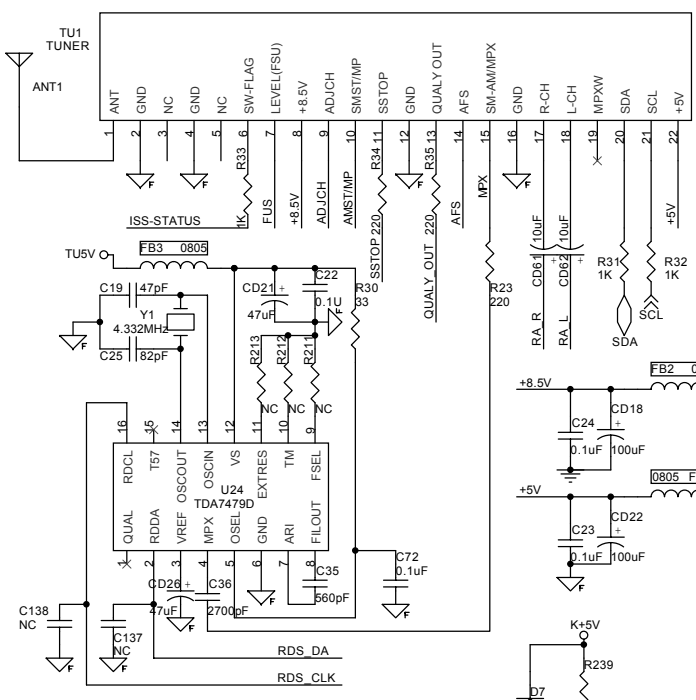

ПРЕМЬЕРА DV-540

Saturn High-Tech, Inc.

CTLA	CTLB	OUT
L	L	DVD V
L	H	iPod
H	L	AUX
H	H	MUTE

CTLC	CTLD	OUT
L	L	DVD V
L	H	iPod
H	L	AUX
H	H	MUTE

A	OUT
L	AUX1 V
H	AUX2 V

BOOTSEL	R29	R30
Play	OPEN	OPEN
Download	OPEN	CLOSE
SW debug	CLOSE	OPEN

Note: please mark this table with silkscreen

Flash Brand	R14	R17
Intel	NC	OR
AMD/SST	OR	NC