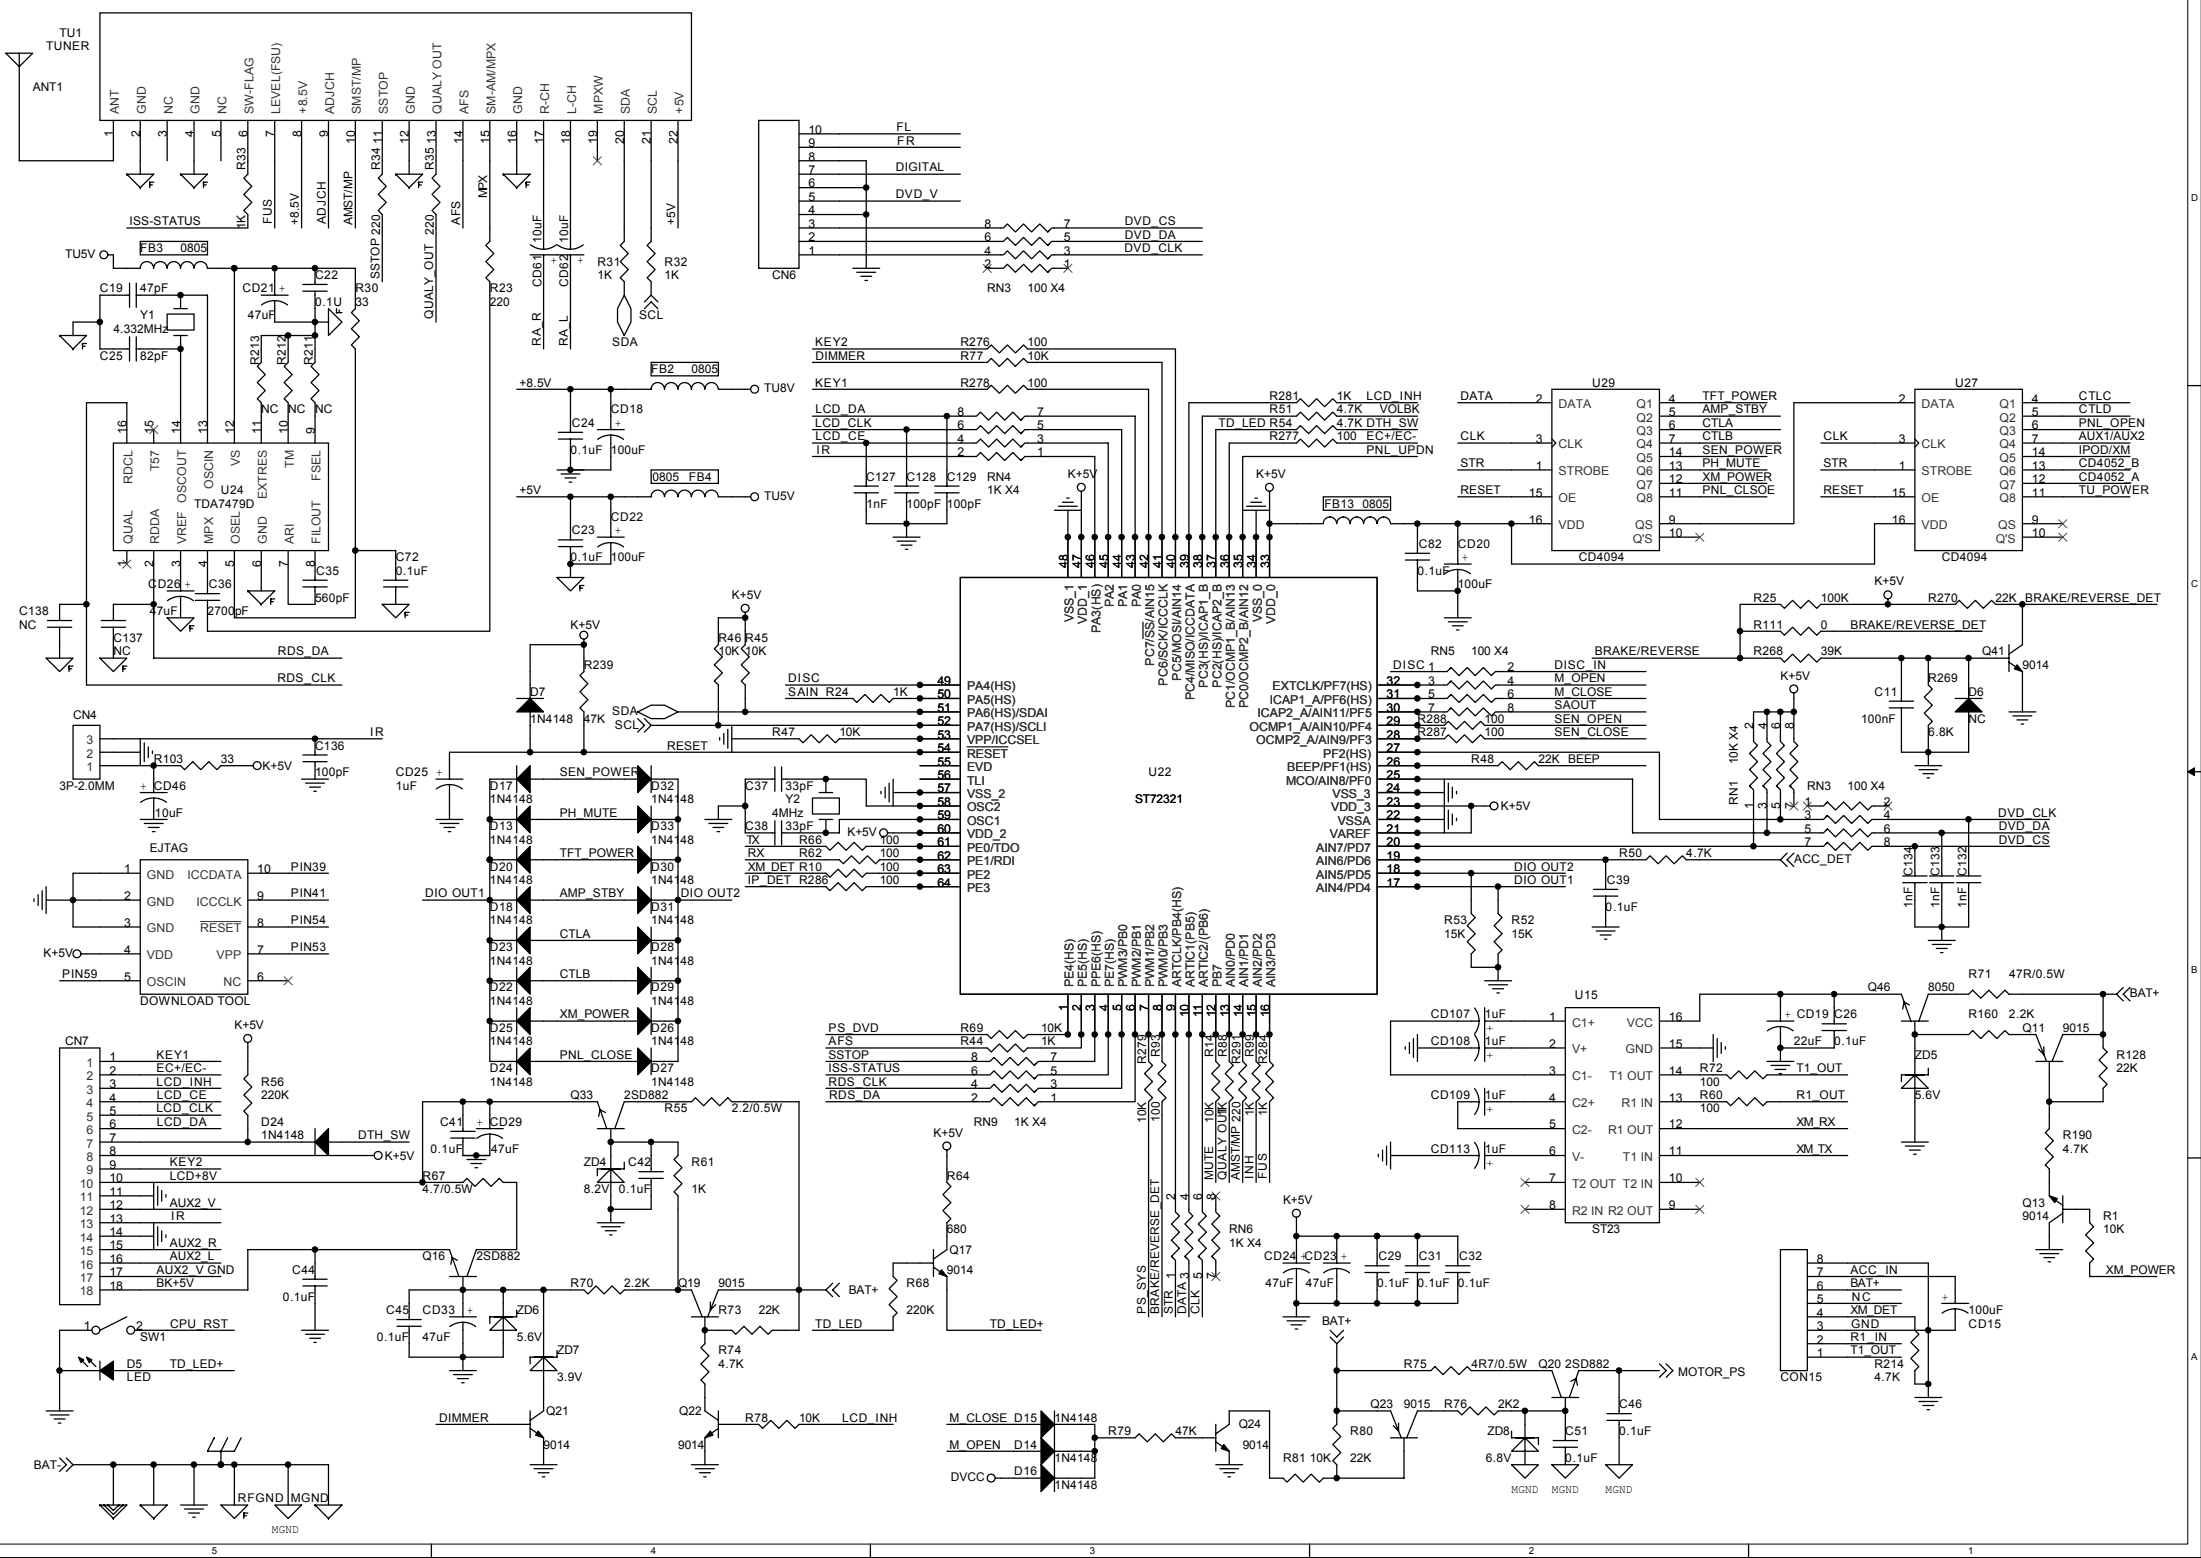

ПРЕМЬЕРА DV-540

Saturn High-Tech, Inc.

CTLA	CTLB	OUT
L	L	DVD V
L	H	iPod
H	L	AUX
H	H	MUTE

CTLC	CTLD	OUT
L	L	DVD V
L	H	iPod
H	L	AUX
H	H	MUTE

A	OUT
L	AUX1 V
H	AUX2 V

BOOTSEL	R29	R30
Play	OPEN	OPEN
Download	OPEN	CLOSE
SW debug	CLOSE	OPEN

Note: please mark this table with silkscreen

Flash Brand	R14	R17
Intel	NC	OR
AMD/SST	OR	NC