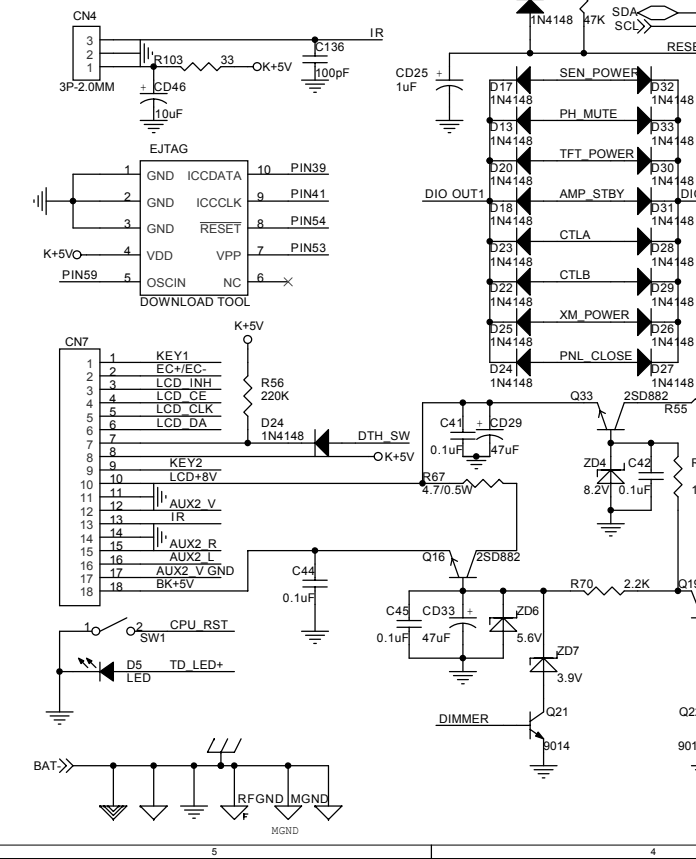

ПРЕМЬЕРА DV-540

Saturn High-Tech, Inc.

CTLA	CTLB	OUT
L	L	DVD V
L	H	iPod
H	L	AUX
H	H	MUTE

CTLC	CTLD	OUT
L	L	DVD V
L	H	iPod
H	L	AUX
H	H	MUTE

A	OUT
L	AUX1 V
H	AUX2 V

BOOTSEL	R29	R30
Play	OPEN	OPEN
Download	OPEN	CLOSE
SW debug	CLOSE	OPEN

Note: please mark this table with silkscreen

Flash Brand	R14	R17
Intel	NC	OR
AMD/SST	OR	NC