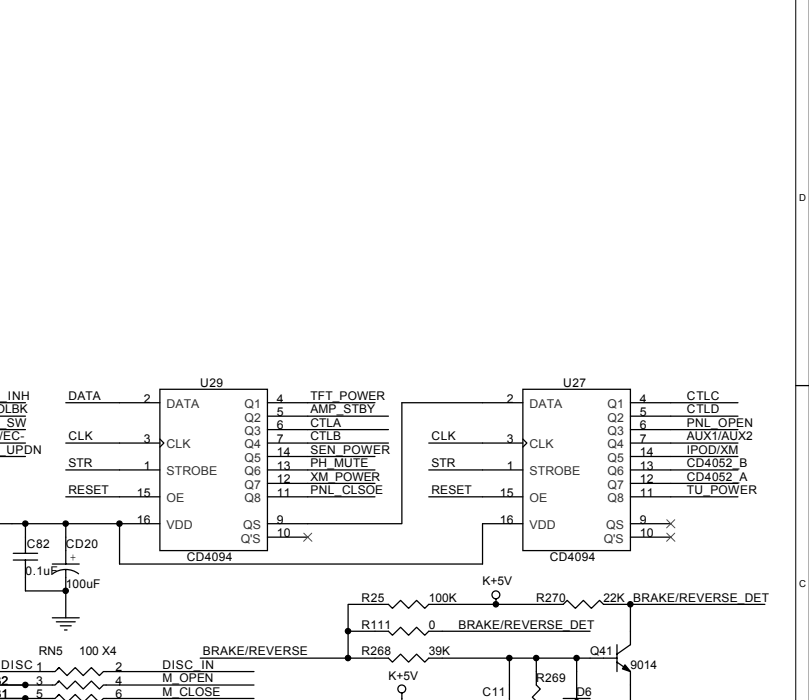

ПРЕМЬЕРА DV-540

Saturn High-Tech, Inc.

CTLA	CTLB	OUT
L	L	DVD V
L	H	iPod
H	L	AUX
H	H	MUTE

CTLC	CTLD	OUT
L	L	DVD V
L	H	iPod
H	L	AUX
H	H	MUTE

A	OUT
L	AUX1 V
H	AUX2 V

BOOTSEL	R29	R30
Play	OPEN	OPEN
Download	OPEN	CLOSE
SW debug	CLOSE	OPEN

Note: please mark this table with silkscreen

Flash Brand	R14	R17
Intel	NC	OR
AMD/SST	OR	NC