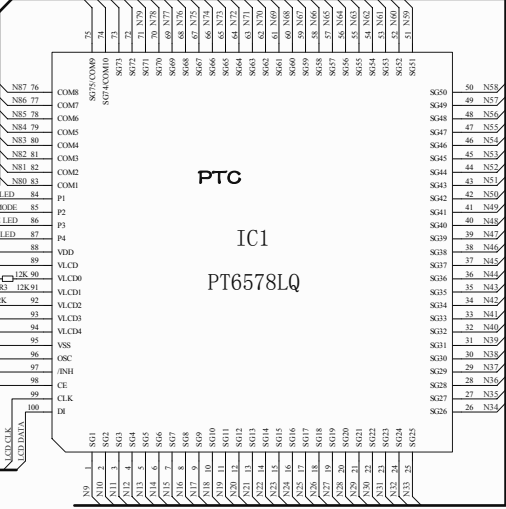

ПРЕМЬЕРА DV-540

Saturn High-Tech, Inc.

CTLA	CTLB	OUT
L	L	DVD V
L	H	iPod
H	L	AUX
H	H	MUTE

CTLC	CTLD	OUT
L	L	DVD V
L	H	iPod
H	L	AUX
H	H	MUTE

A	OUT
L	AUX1 V
H	AUX2 V

BOOTSEL	R29	R30
Play	OPEN	OPEN
Download	OPEN	CLOSE
SW debug	CLOSE	OPEN

Note: please mark this table with silkscreen

Flash Brand	R14	R17
Intel	NC	OR
AMD/SST	OR	NC