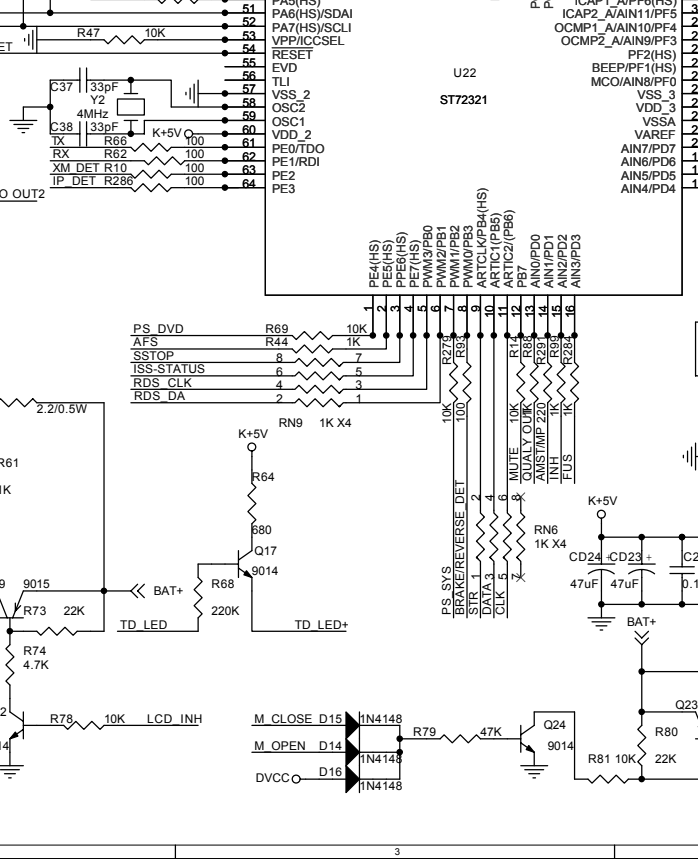

ПРЕМЬЕРА DV-540

Saturn High-Tech, Inc.

CTLA	CTLB	OUT
L	L	DVD V
L	H	iPod
H	L	AUX
H	H	MUTE

CTLC	CTLD	OUT
L	L	DVD V
L	H	iPod
H	L	AUX
H	H	MUTE

A	OUT
L	AUX1 V
H	AUX2 V

BOOTSEL	R29	R30
Play	OPEN	OPEN
Download	OPEN	CLOSE
SW debug	CLOSE	OPEN

Note: please mark this table with silkscreen

Flash Brand	R14	R17
Intel	NC	OR
AMD/SST	OR	NC