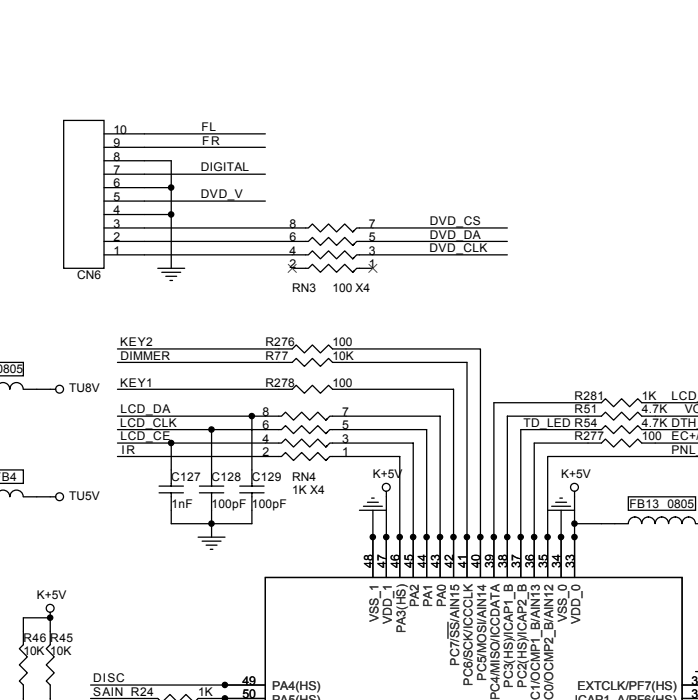

ПРЕМЬЕРА DV-540

Saturn High-Tech, Inc.

CTLA	CTLB	OUT
L	L	DVD V
L	H	iPod
H	L	AUX
H	H	MUTE

CTLC	CTLD	OUT
L	L	DVD V
L	H	iPod
H	L	AUX
H	H	MUTE

A	OUT
L	AUX1 V
H	AUX2 V

BOOTSEL	R29	R30
Play	OPEN	OPEN
Download	OPEN	CLOSE
SW debug	CLOSE	OPEN

Note: please mark this table with silkscreen

Flash Brand	R14	R17
Intel	NC	OR
AMD/SST	OR	NC