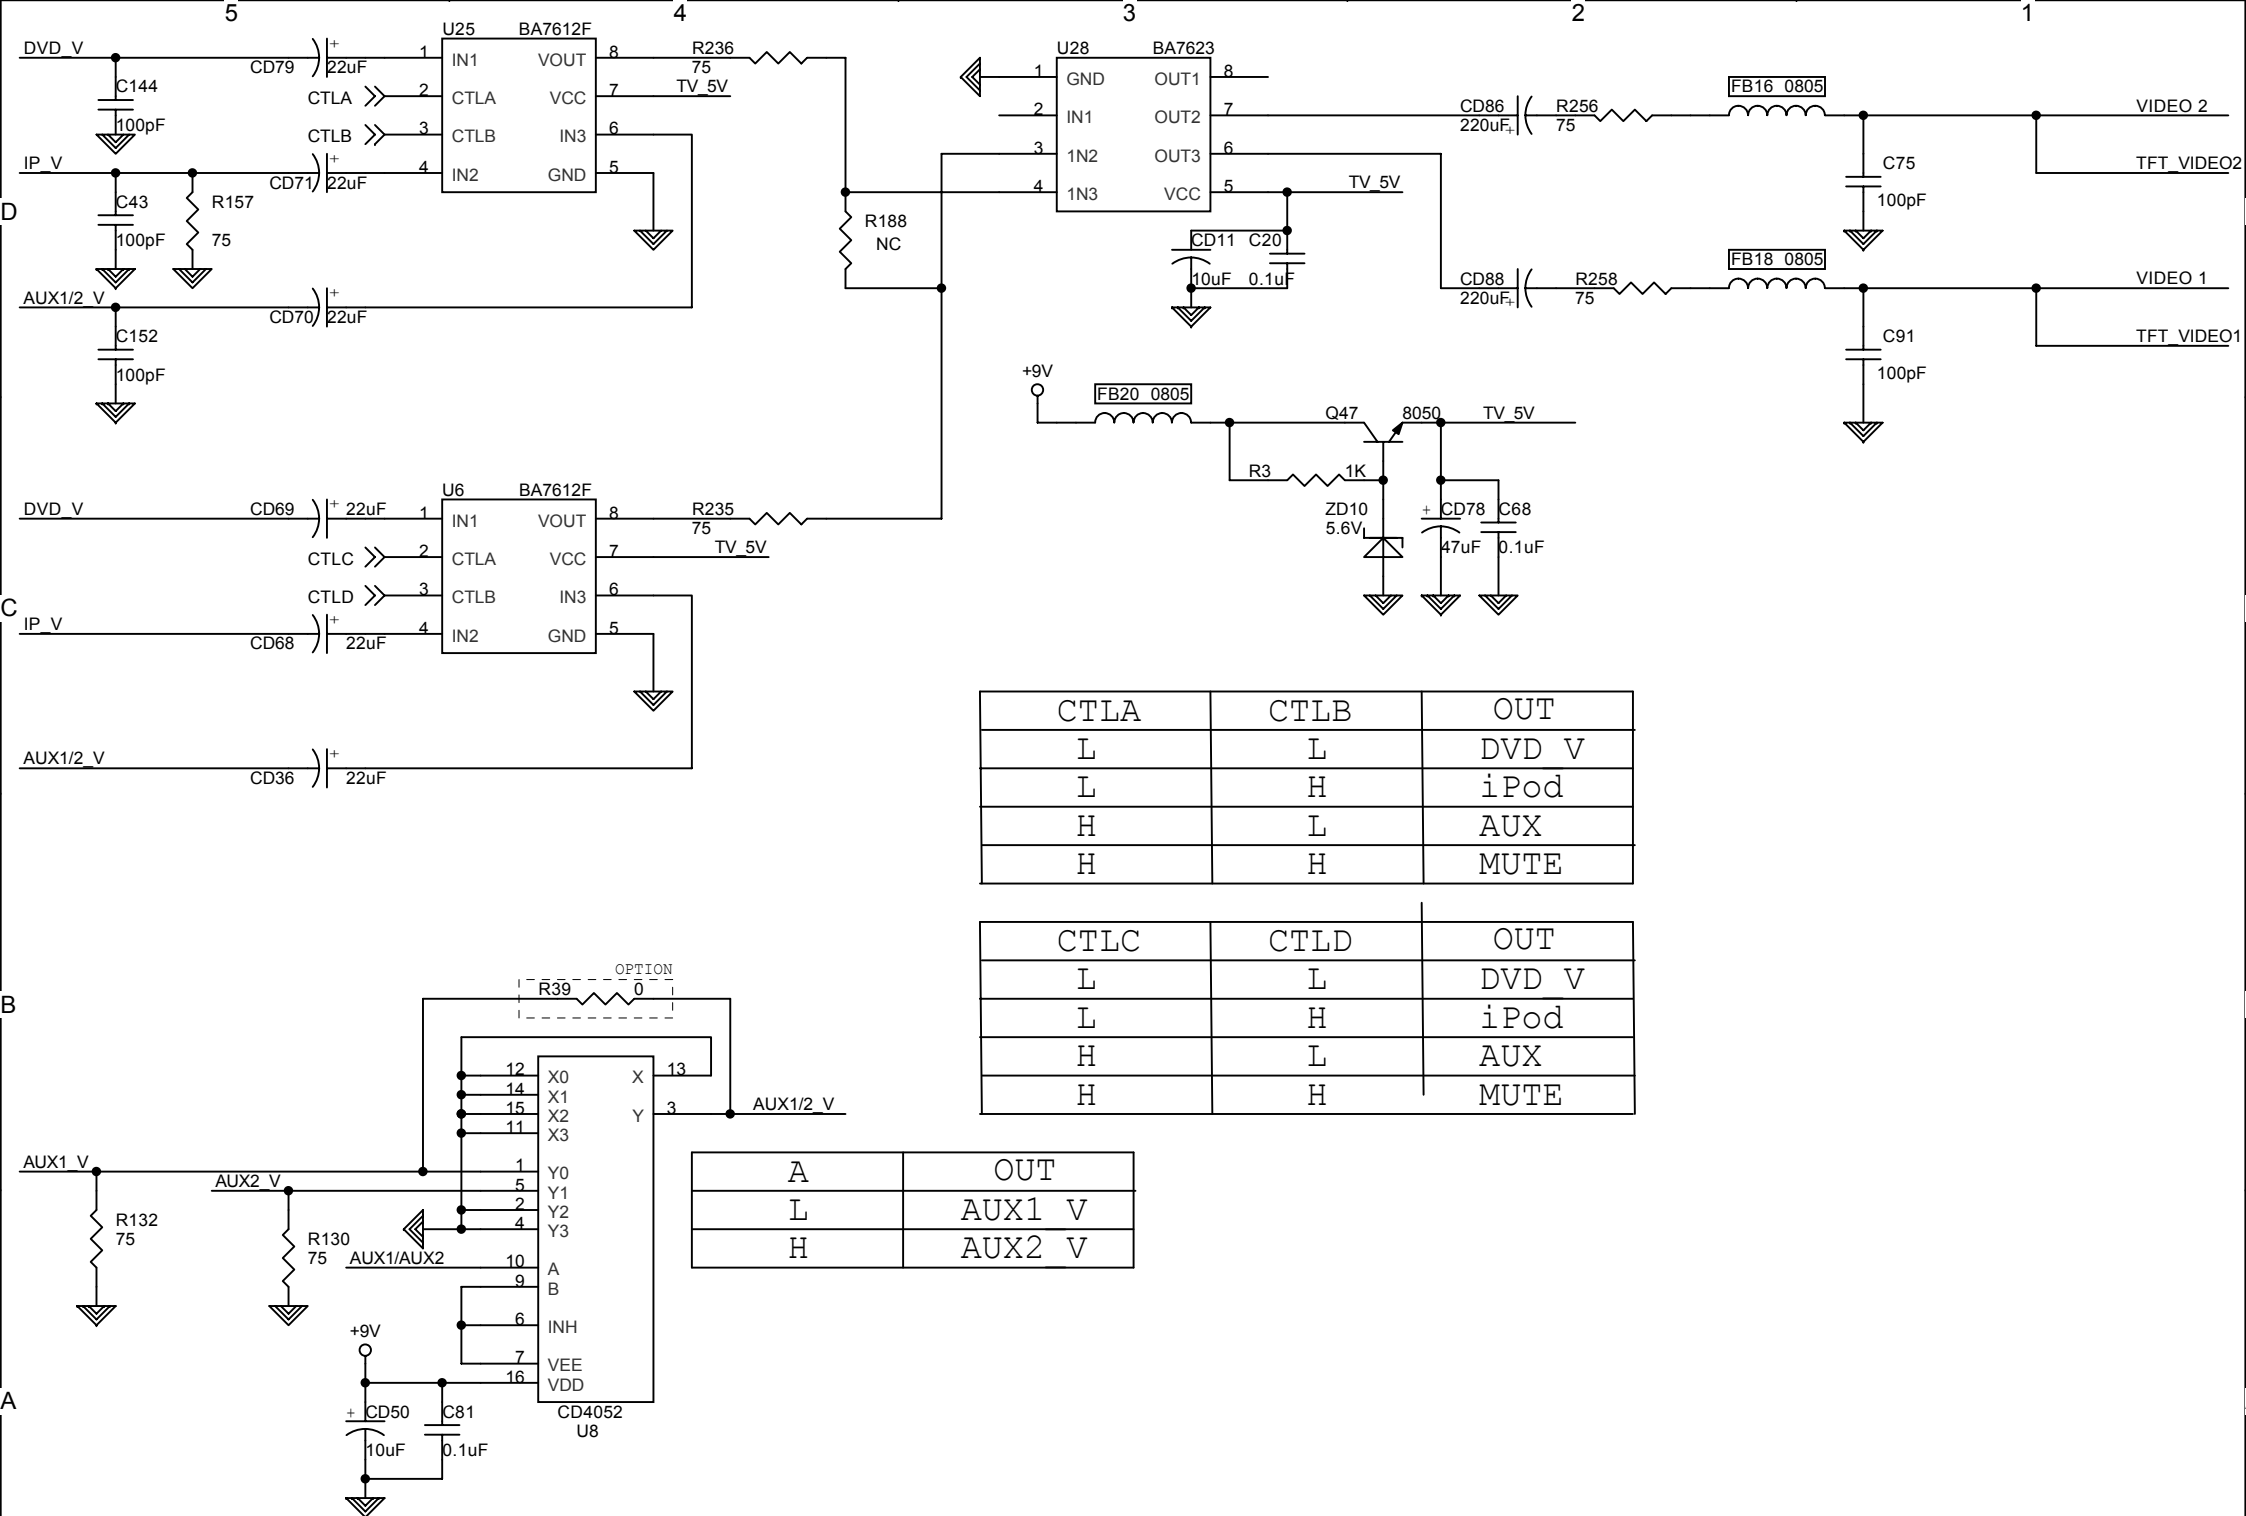

ПРЕМЬЕРА DV-540

Saturn High-Tech, Inc.

CTLA	CTLB	OUT
L	L	DVD V
L	H	iPod
H	L	AUX
H	H	MUTE

CTLC	CTLD	OUT
L	L	DVD V
L	H	iPod
H	L	AUX
H	H	MUTE

A	OUT
L	AUX1 V
H	AUX2 V

BOOTSEL	R29	R30
Play	OPEN	OPEN
Download	OPEN	CLOSE
SW debug	CLOSE	OPEN

Note: please mark this table with silkscreen

Flash Brand	R14	R17
Intel	NC	OR
AMD/SST	OR	NC