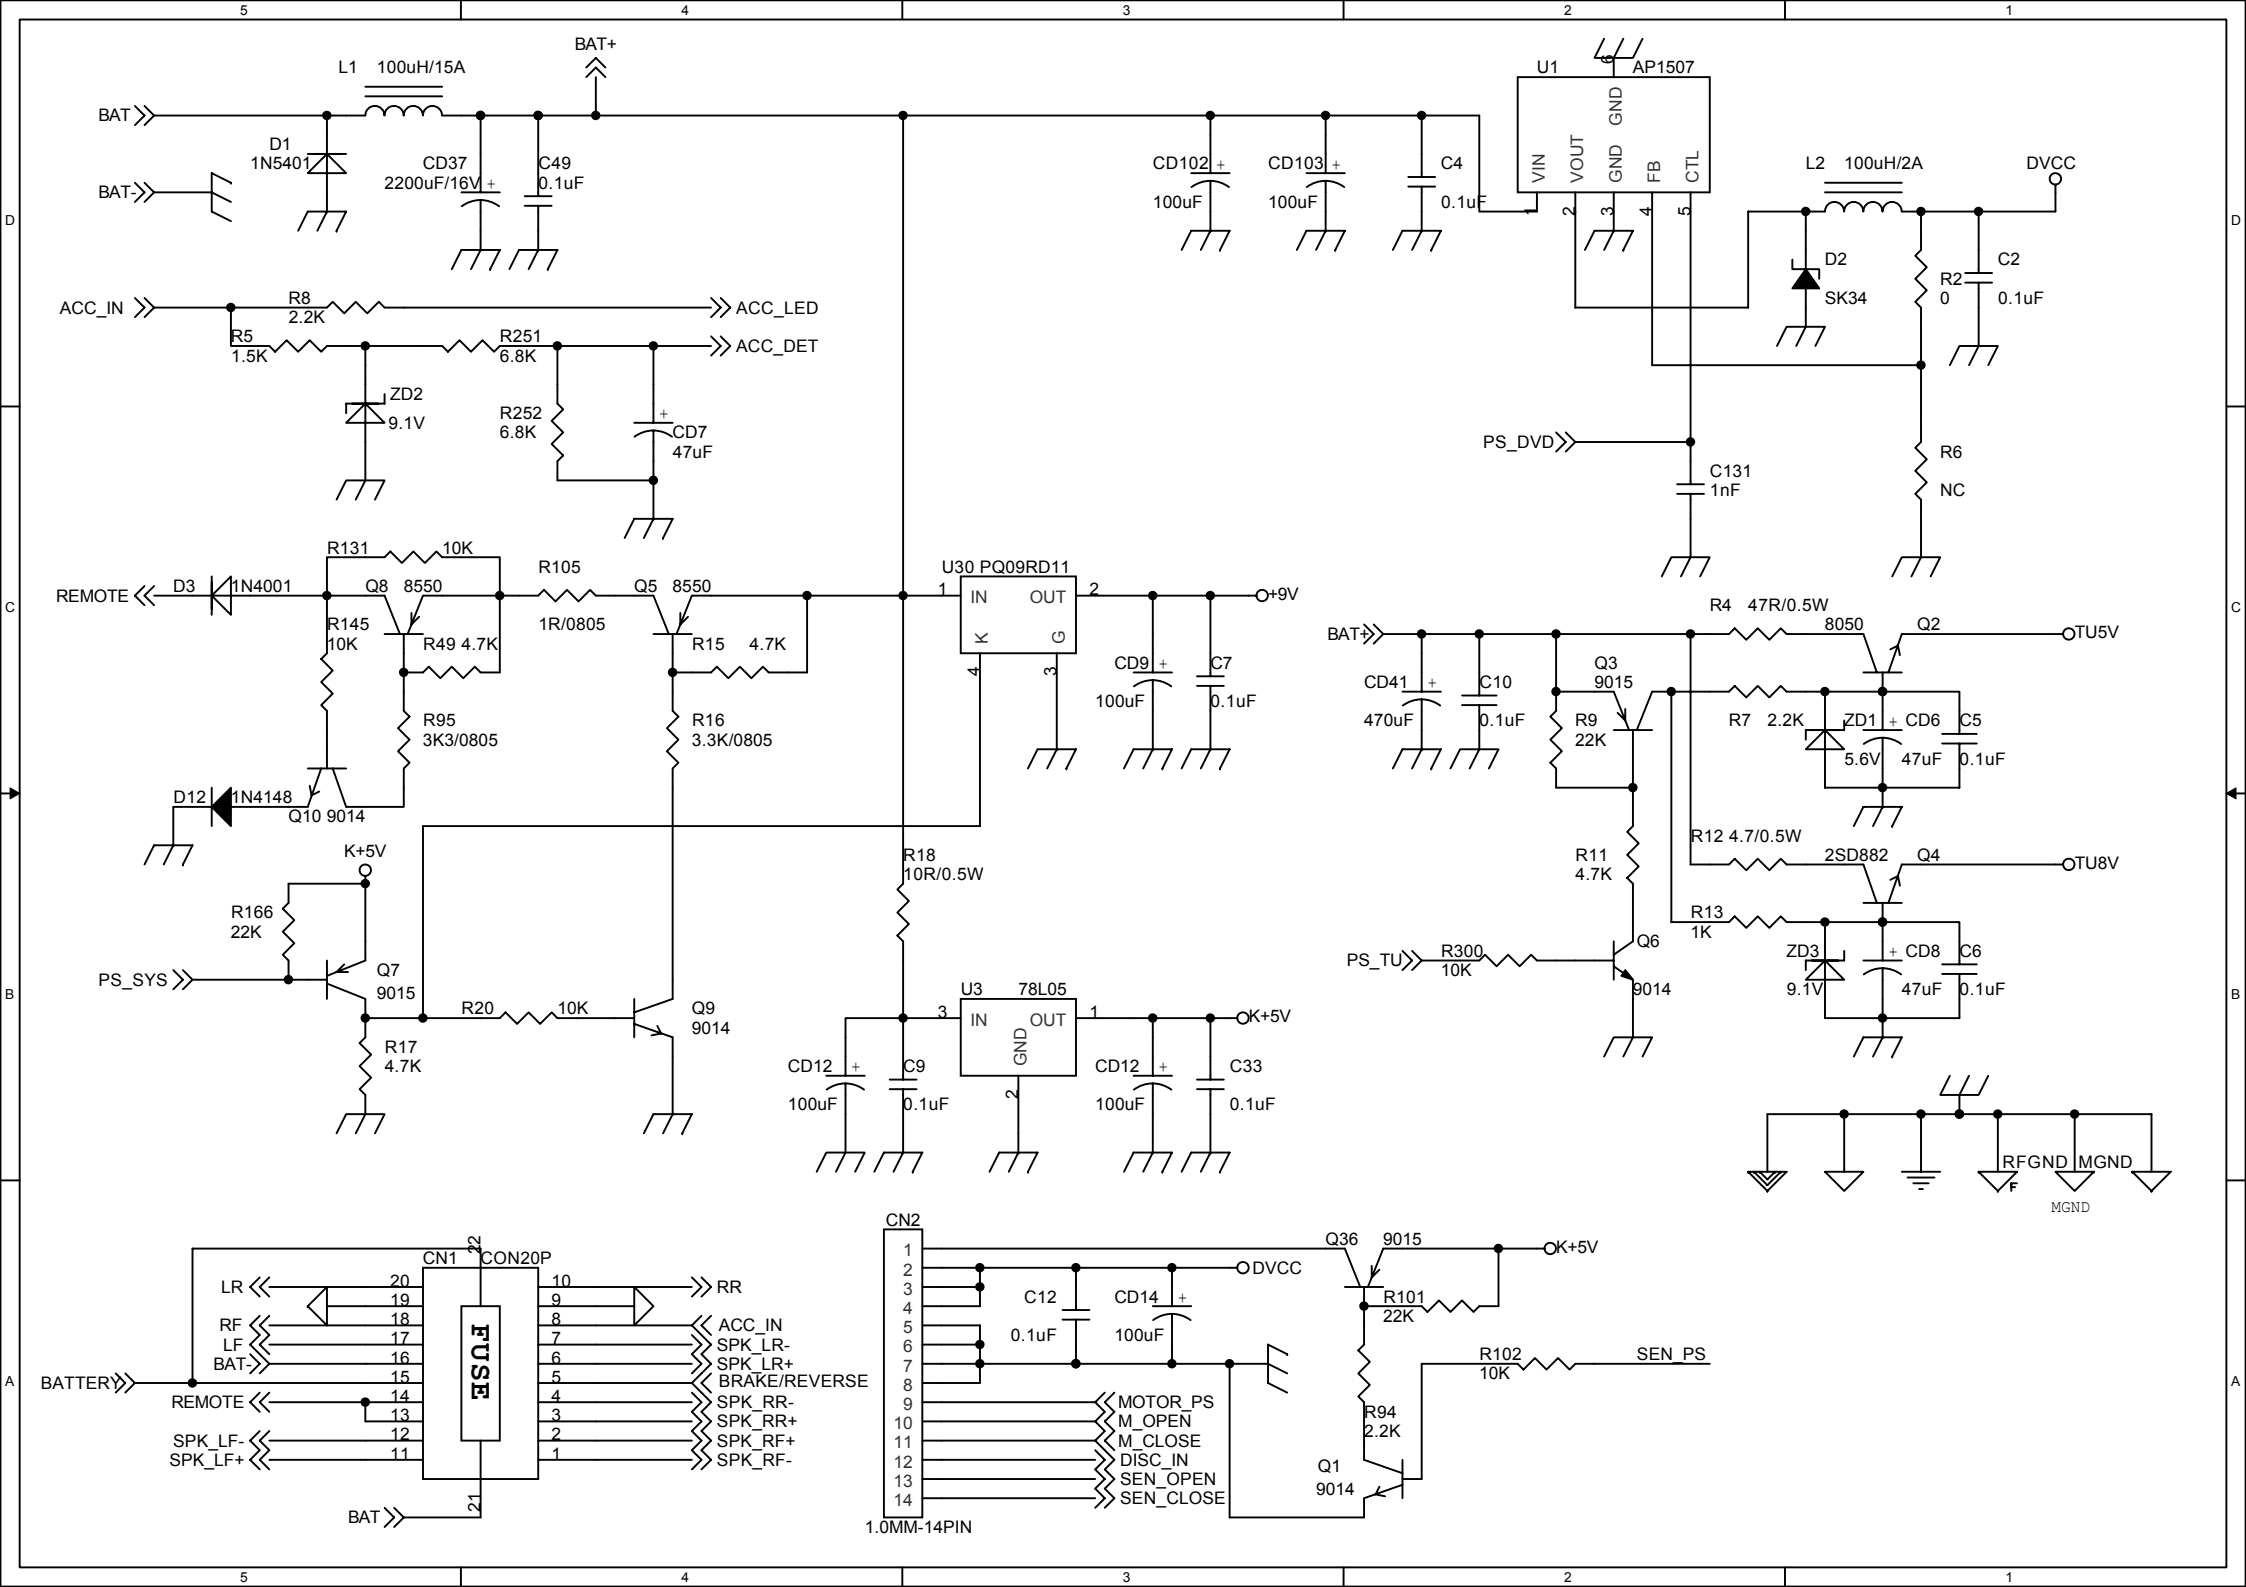

ПРЕМЬЕРА DV-540

Saturn High-Tech, Inc.

CTLA	CTLB	OUT
L	L	DVD V
L	H	iPod
H	L	AUX
H	H	MUTE

CTLC	CTLD	OUT
L	L	DVD V
L	H	iPod
H	L	AUX
H	H	MUTE

A	OUT
L	AUX1 V
H	AUX2 V

BOOTSEL	R29	R30
Play	OPEN	OPEN
Download	OPEN	CLOSE
SW debug	CLOSE	OPEN

Note: please mark this table with silkscreen

Flash Brand	R14	R17
Intel	NC	OR
AMD/SST	OR	NC