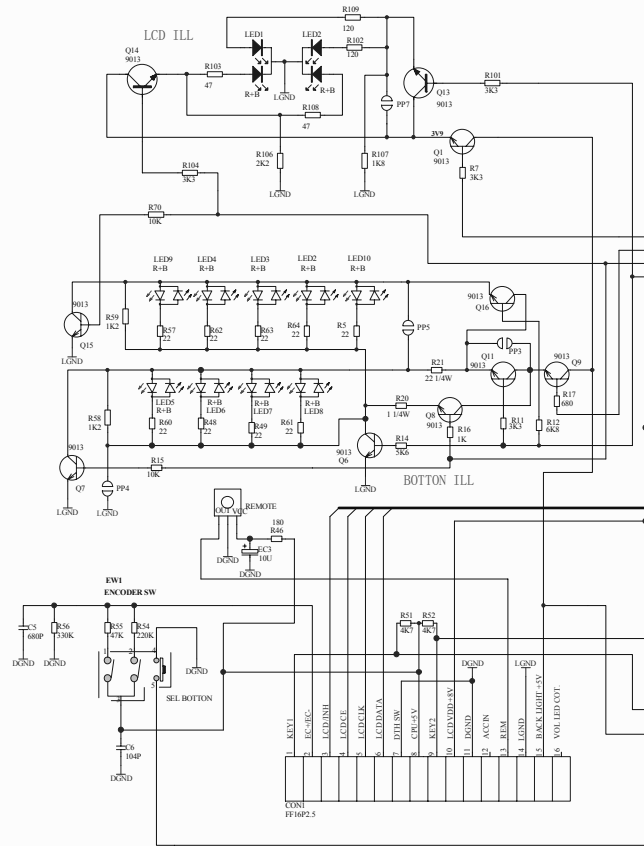

ПРЕМЬЕРА DV-540

Saturn High-Tech, Inc.

CTLA	CTLB	OUT
L	L	DVD V
L	H	iPod
H	L	AUX
H	H	MUTE

CTLC	CTLD	OUT
L	L	DVD V
L	H	iPod
H	L	AUX
H	H	MUTE

A	OUT
L	AUX1 V
H	AUX2 V

BOOTSEL	R29	R30
Play	OPEN	OPEN
Download	OPEN	CLOSE
SW debug	CLOSE	OPEN

Note: please mark this table with silkscreen

Flash Brand	R14	R17
Intel	NC	OR
AMD/SST	OR	NC