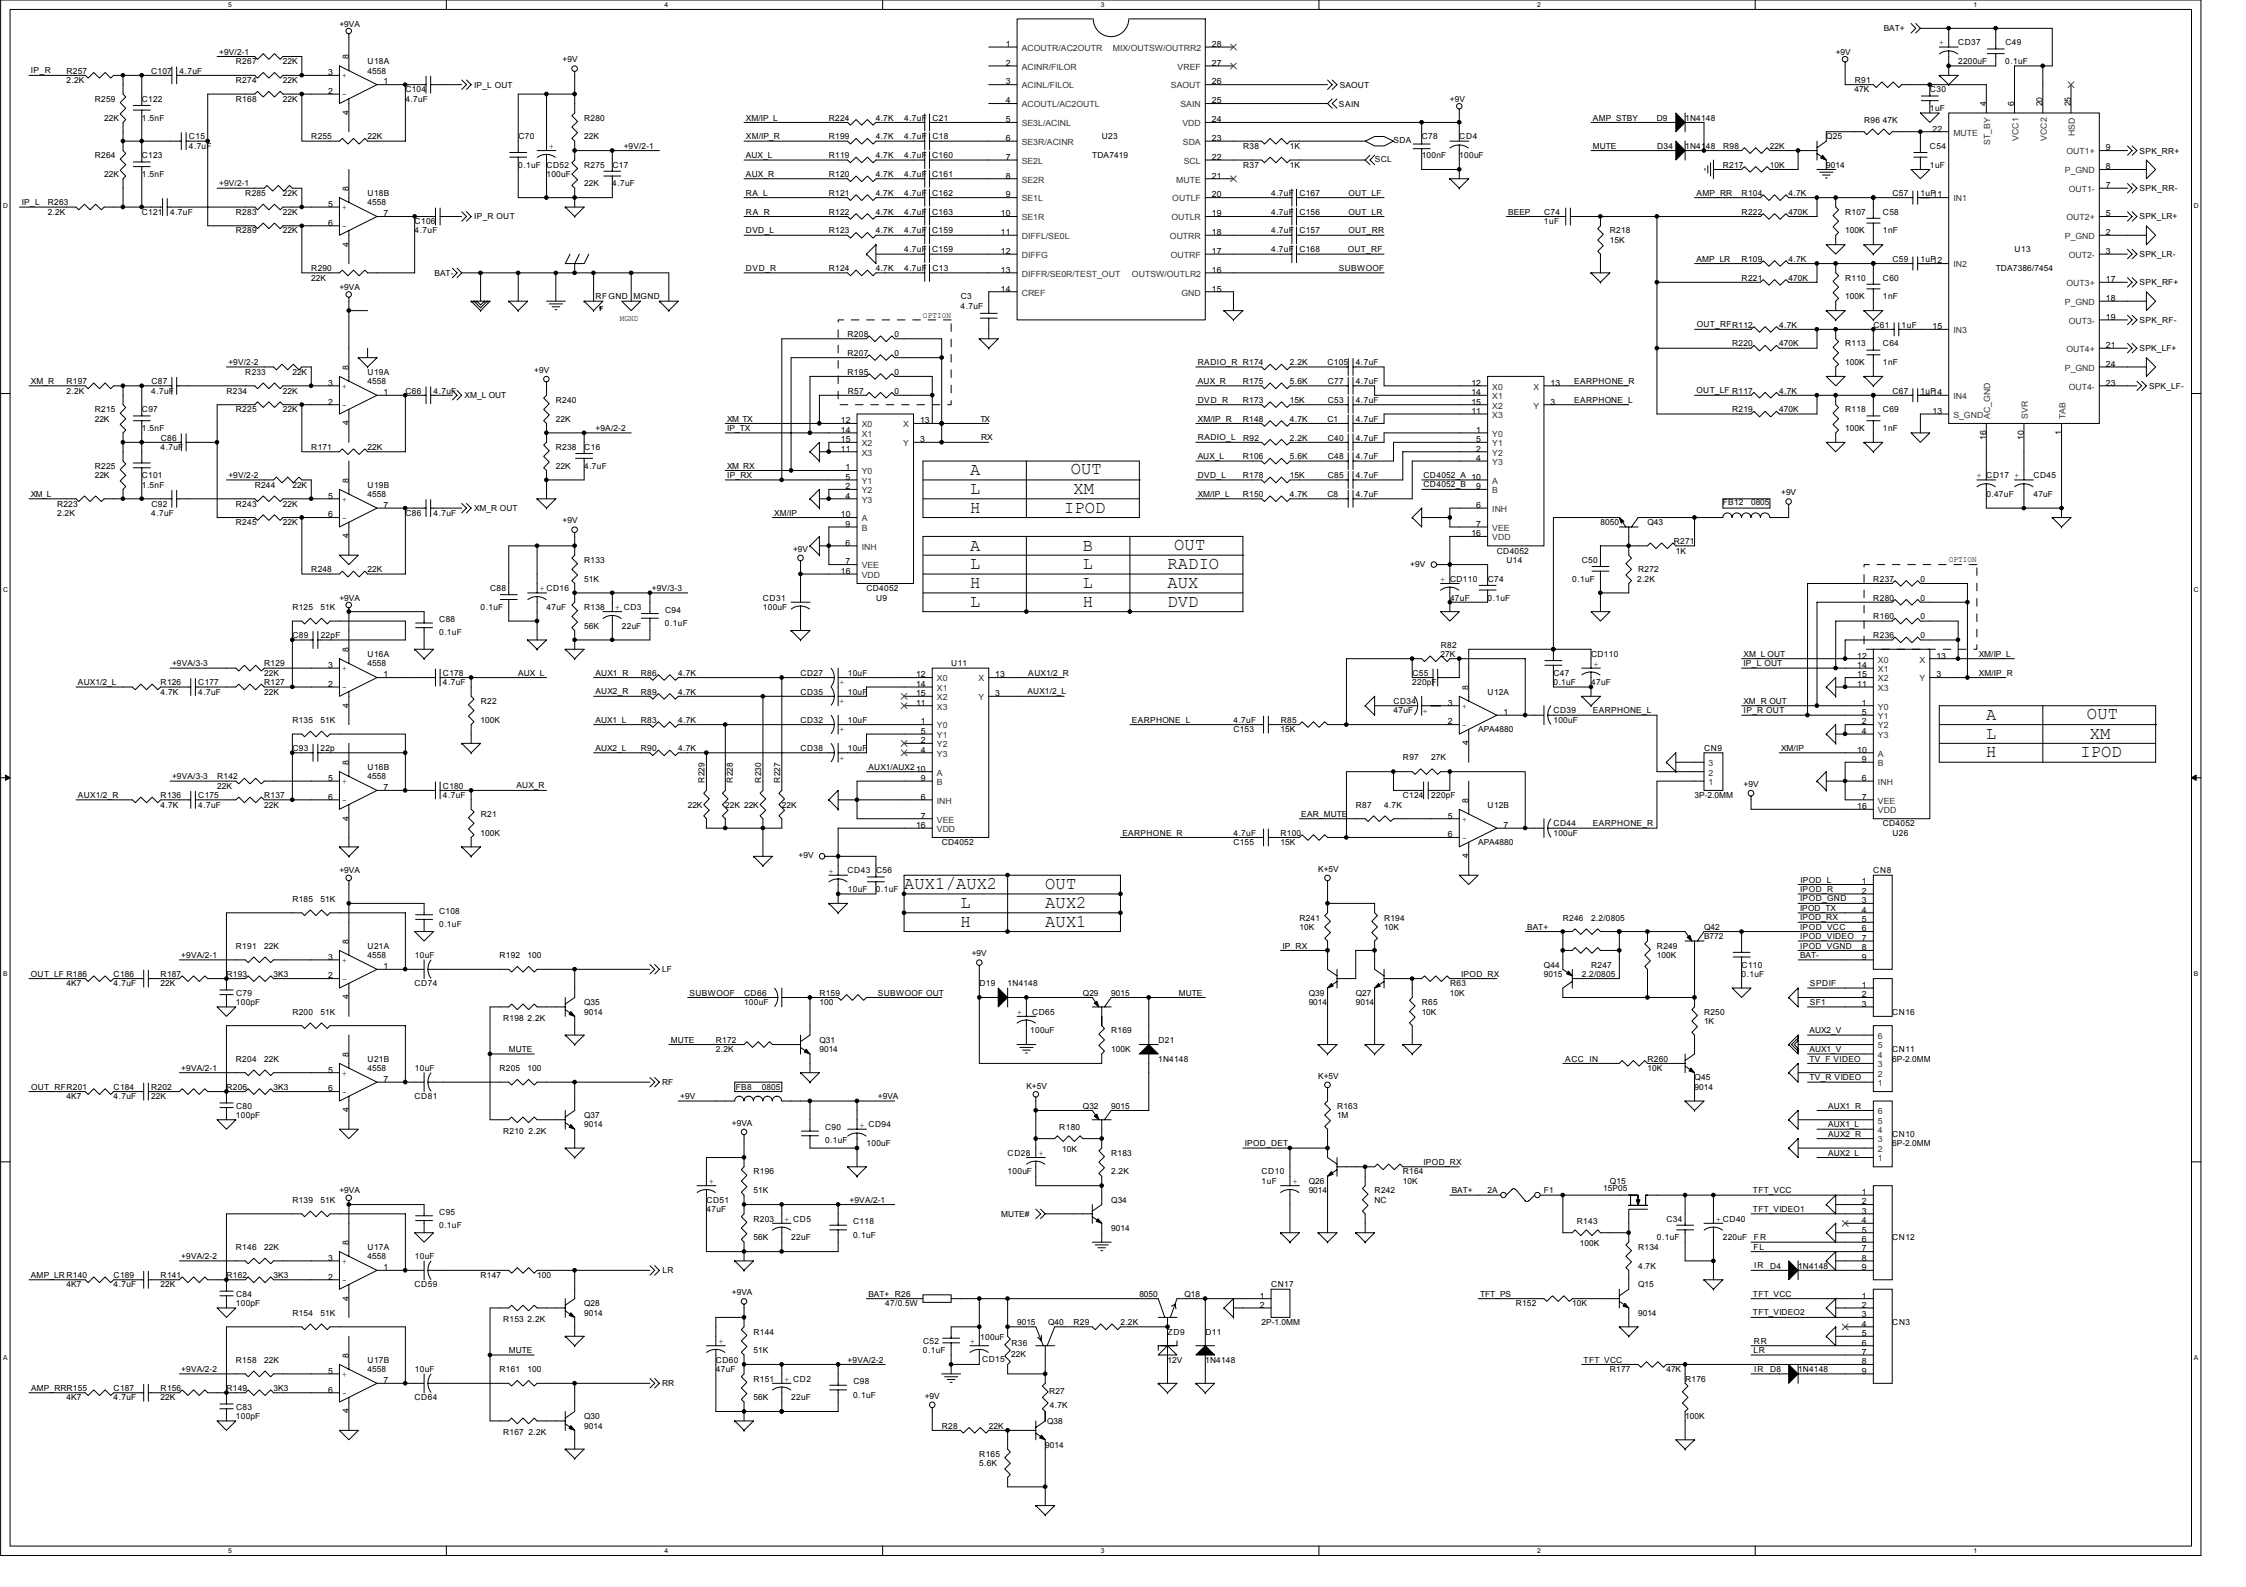

ПРЕМЬЕРА DV-540

Saturn High-Tech, Inc.

CTLA	CTLB	OUT
L	L	DVD V
L	H	iPod
H	L	AUX
H	H	MUTE

CTLC	CTLD	OUT
L	L	DVD V
L	H	iPod
H	L	AUX
H	H	MUTE

A	OUT
L	AUX1 V
H	AUX2 V

BOOTSEL	R29	R30
Play	OPEN	OPEN
Download	OPEN	CLOSE
SW debug	CLOSE	OPEN

Note: please mark this table with silkscreen

Flash Brand	R14	R17
Intel	NC	OR
AMD/SST	OR	NC