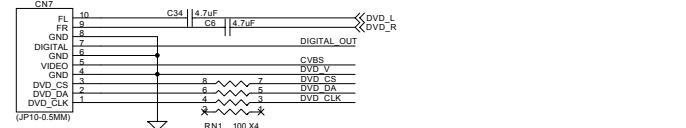

Note: please mark this table with silkscreen

Flash Brand	R14	R17
Intel	NC	OR
AMD/SST	OR	NC