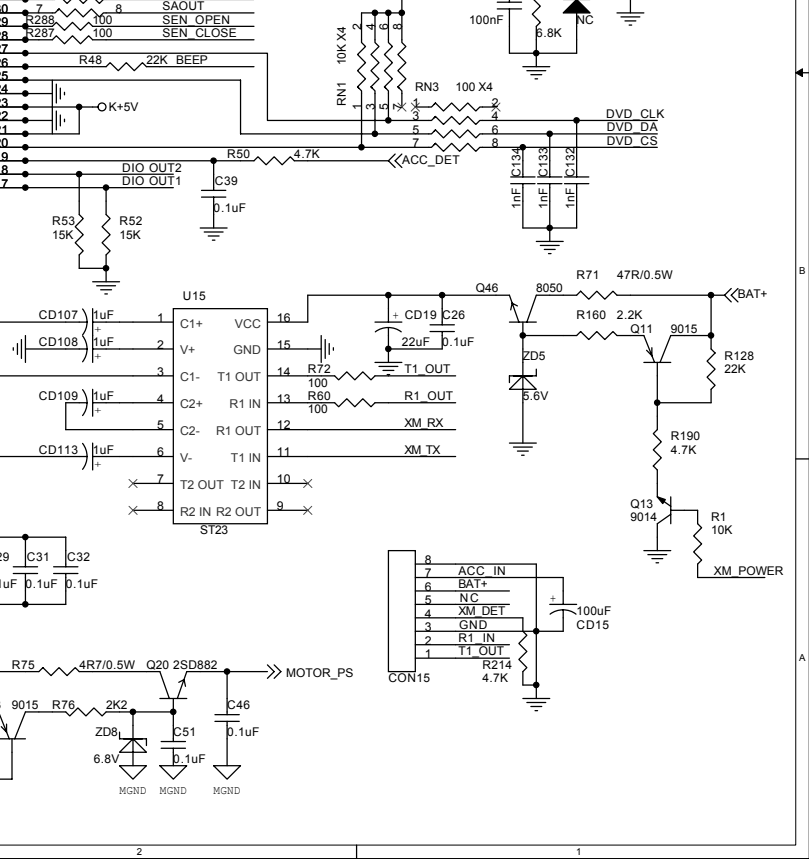

ПРЕМЬЕРА DV-540

Saturn High-Tech, Inc.

CTLA	CTLB	OUT
L	L	DVD V
L	H	iPod
H	L	AUX
H	H	MUTE

CTLC	CTLD	OUT
L	L	DVD V
L	H	iPod
H	L	AUX
H	H	MUTE

A	OUT
L	AUX1 V
H	AUX2 V

BOOTSEL	R29	R30
Play	OPEN	OPEN
Download	OPEN	CLOSE
SW debug	CLOSE	OPEN

Note: please mark this table with silkscreen

Flash Brand	R14	R17
Intel	NC	OR
AMD/SST	OR	NC