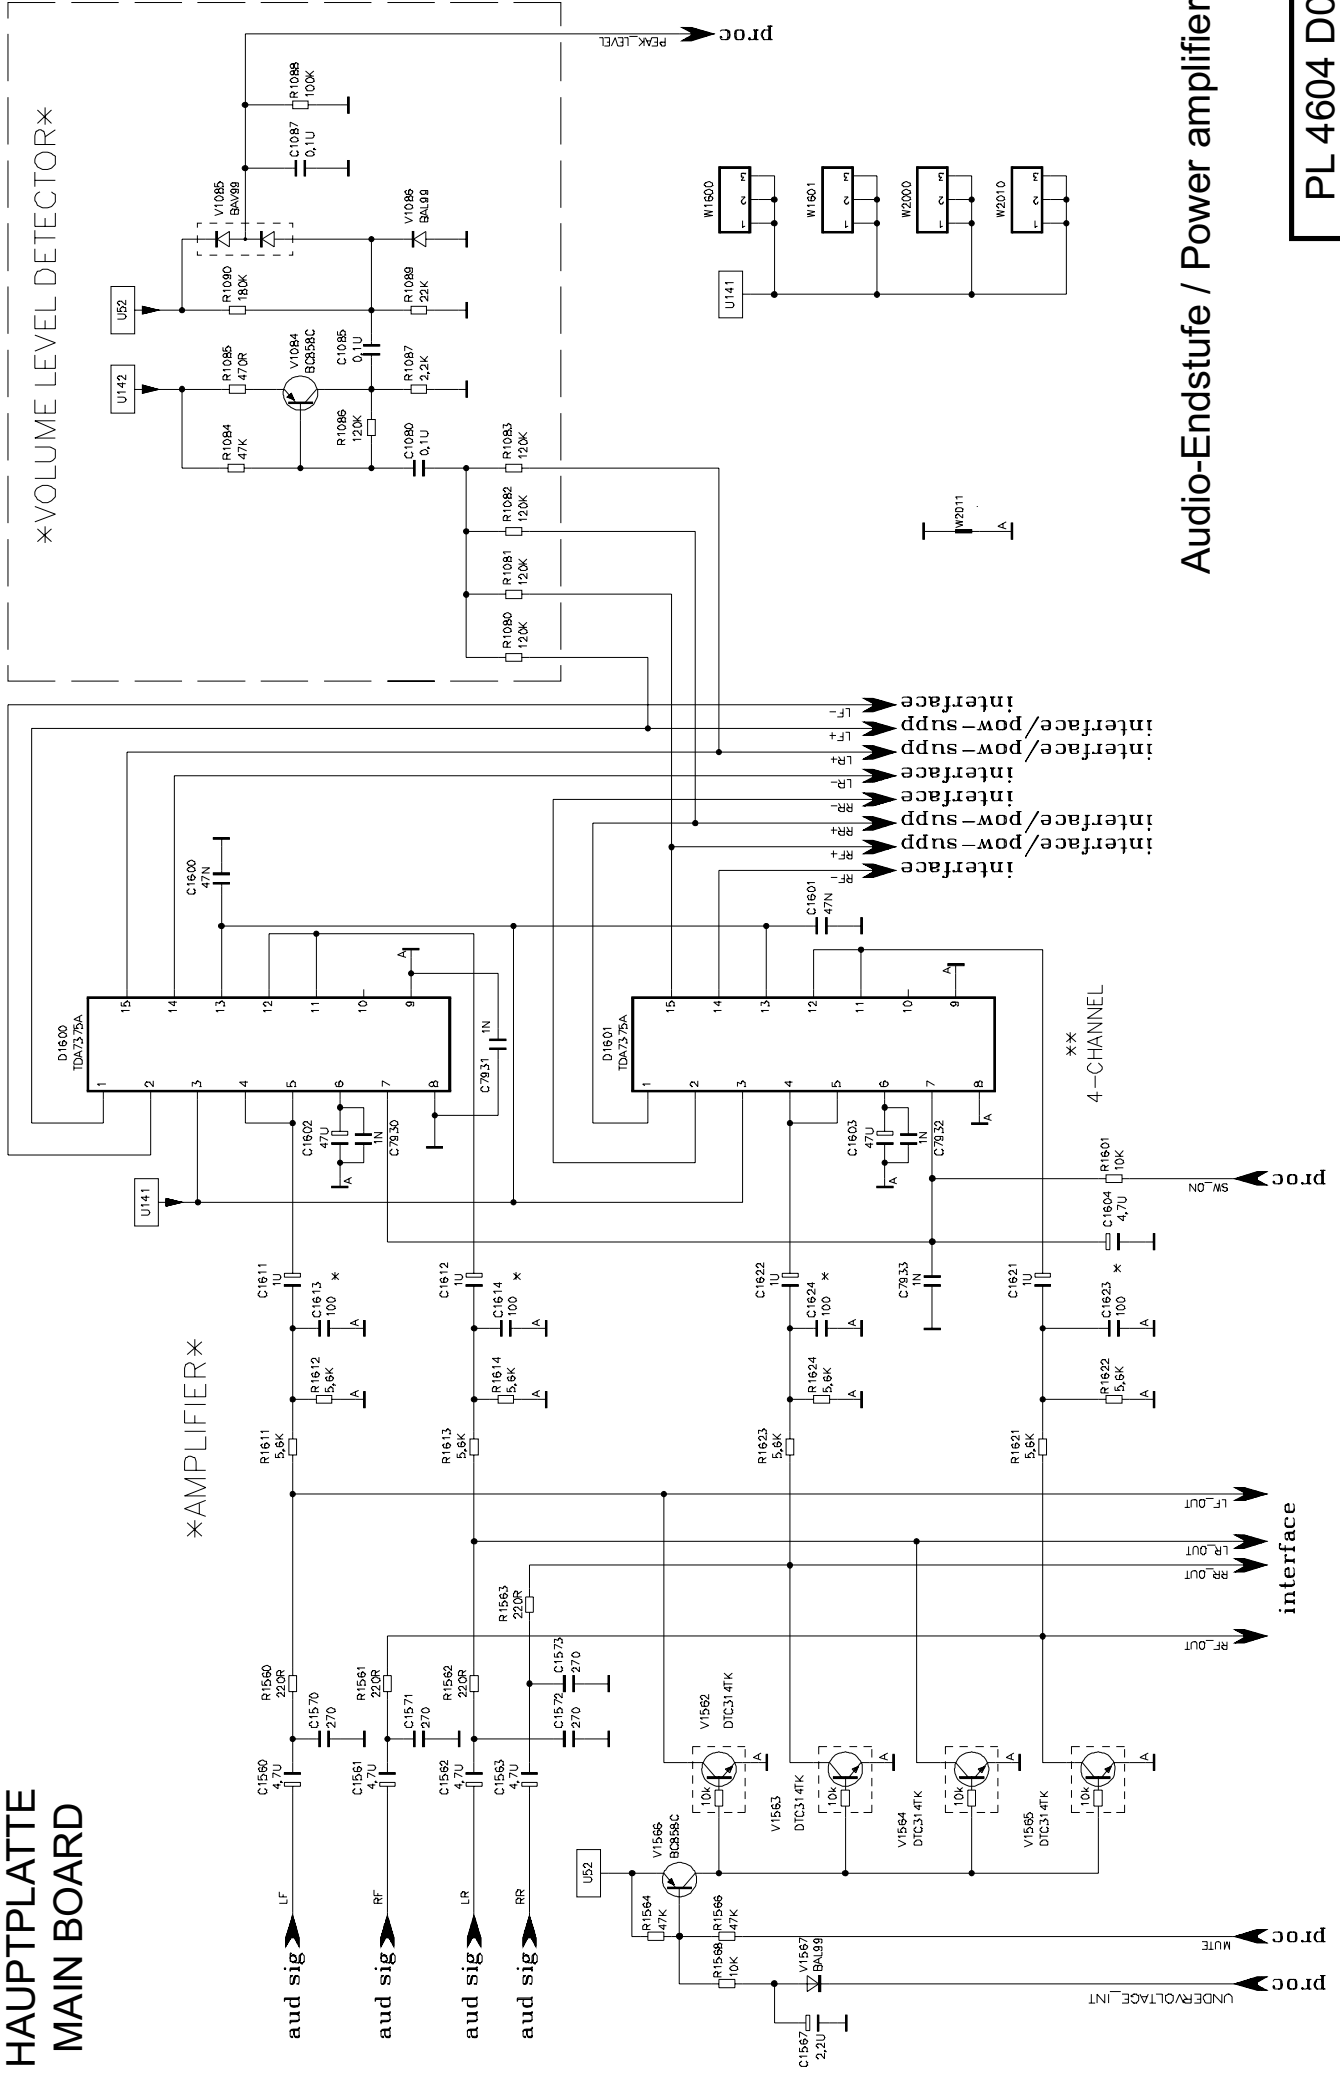

HAUPTPLATTE MAIN BOARD

Prozessor / Processor

Stromversorgung / Powersupply

PL 4604 D05

HAUPTPLATTE MAIN BOARD

AMPLIFIER

VOLUME LEVEL DETECTOR

Audio-Endstufe / Power amplifier