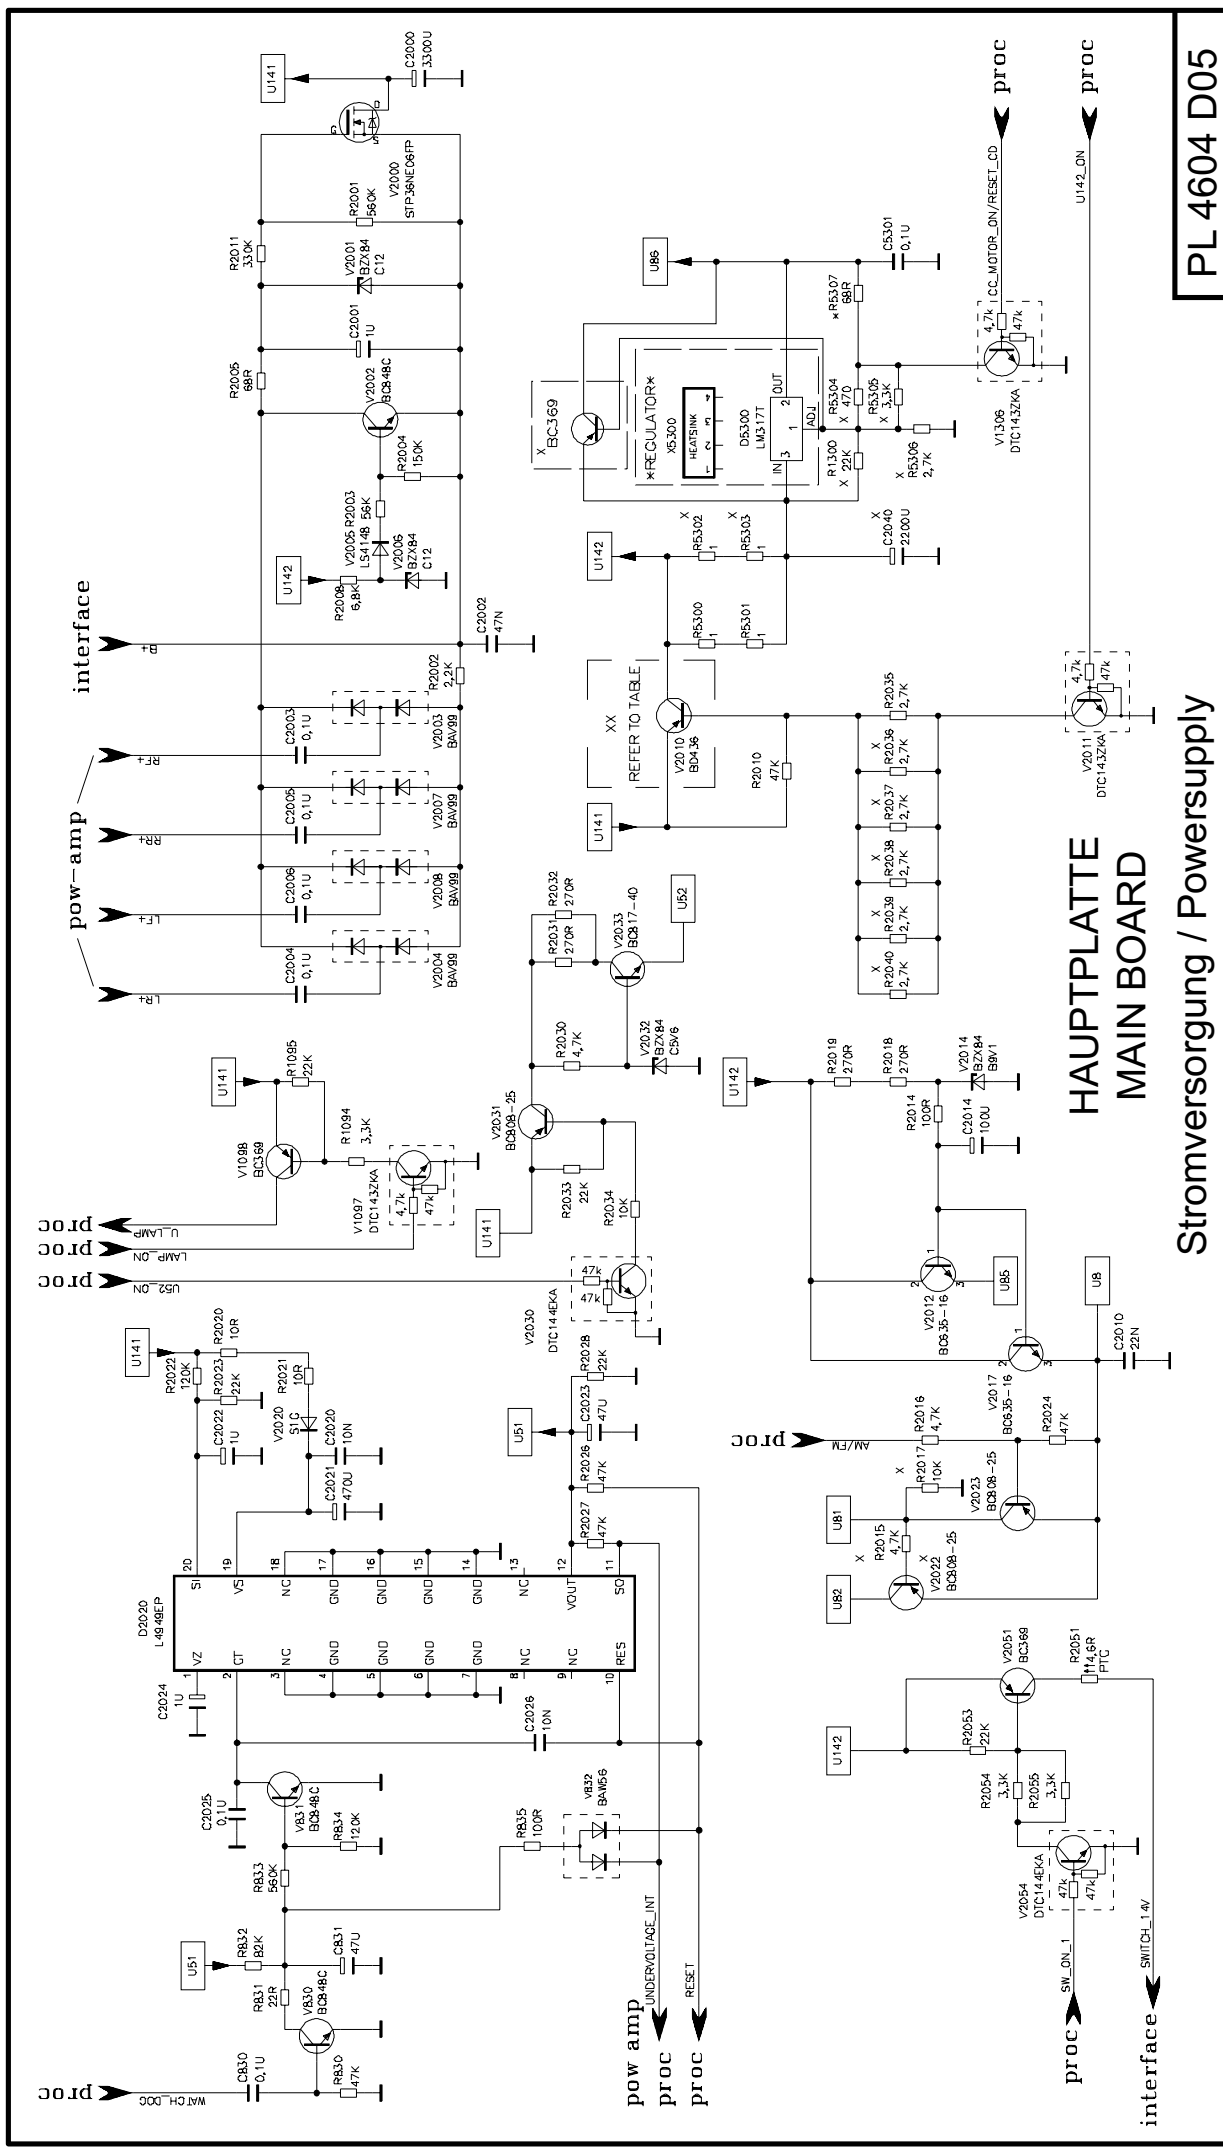

HAUPTPLATTE MAIN BOARD

Prozessor / Processor

Stromversorgung / Powersupply

PL 4604 D05

HAUPTPLATTE MAIN BOARD

AMPLIFIER

VOLUME LEVEL DETECTOR

Audio-Endstufe / Power amplifier