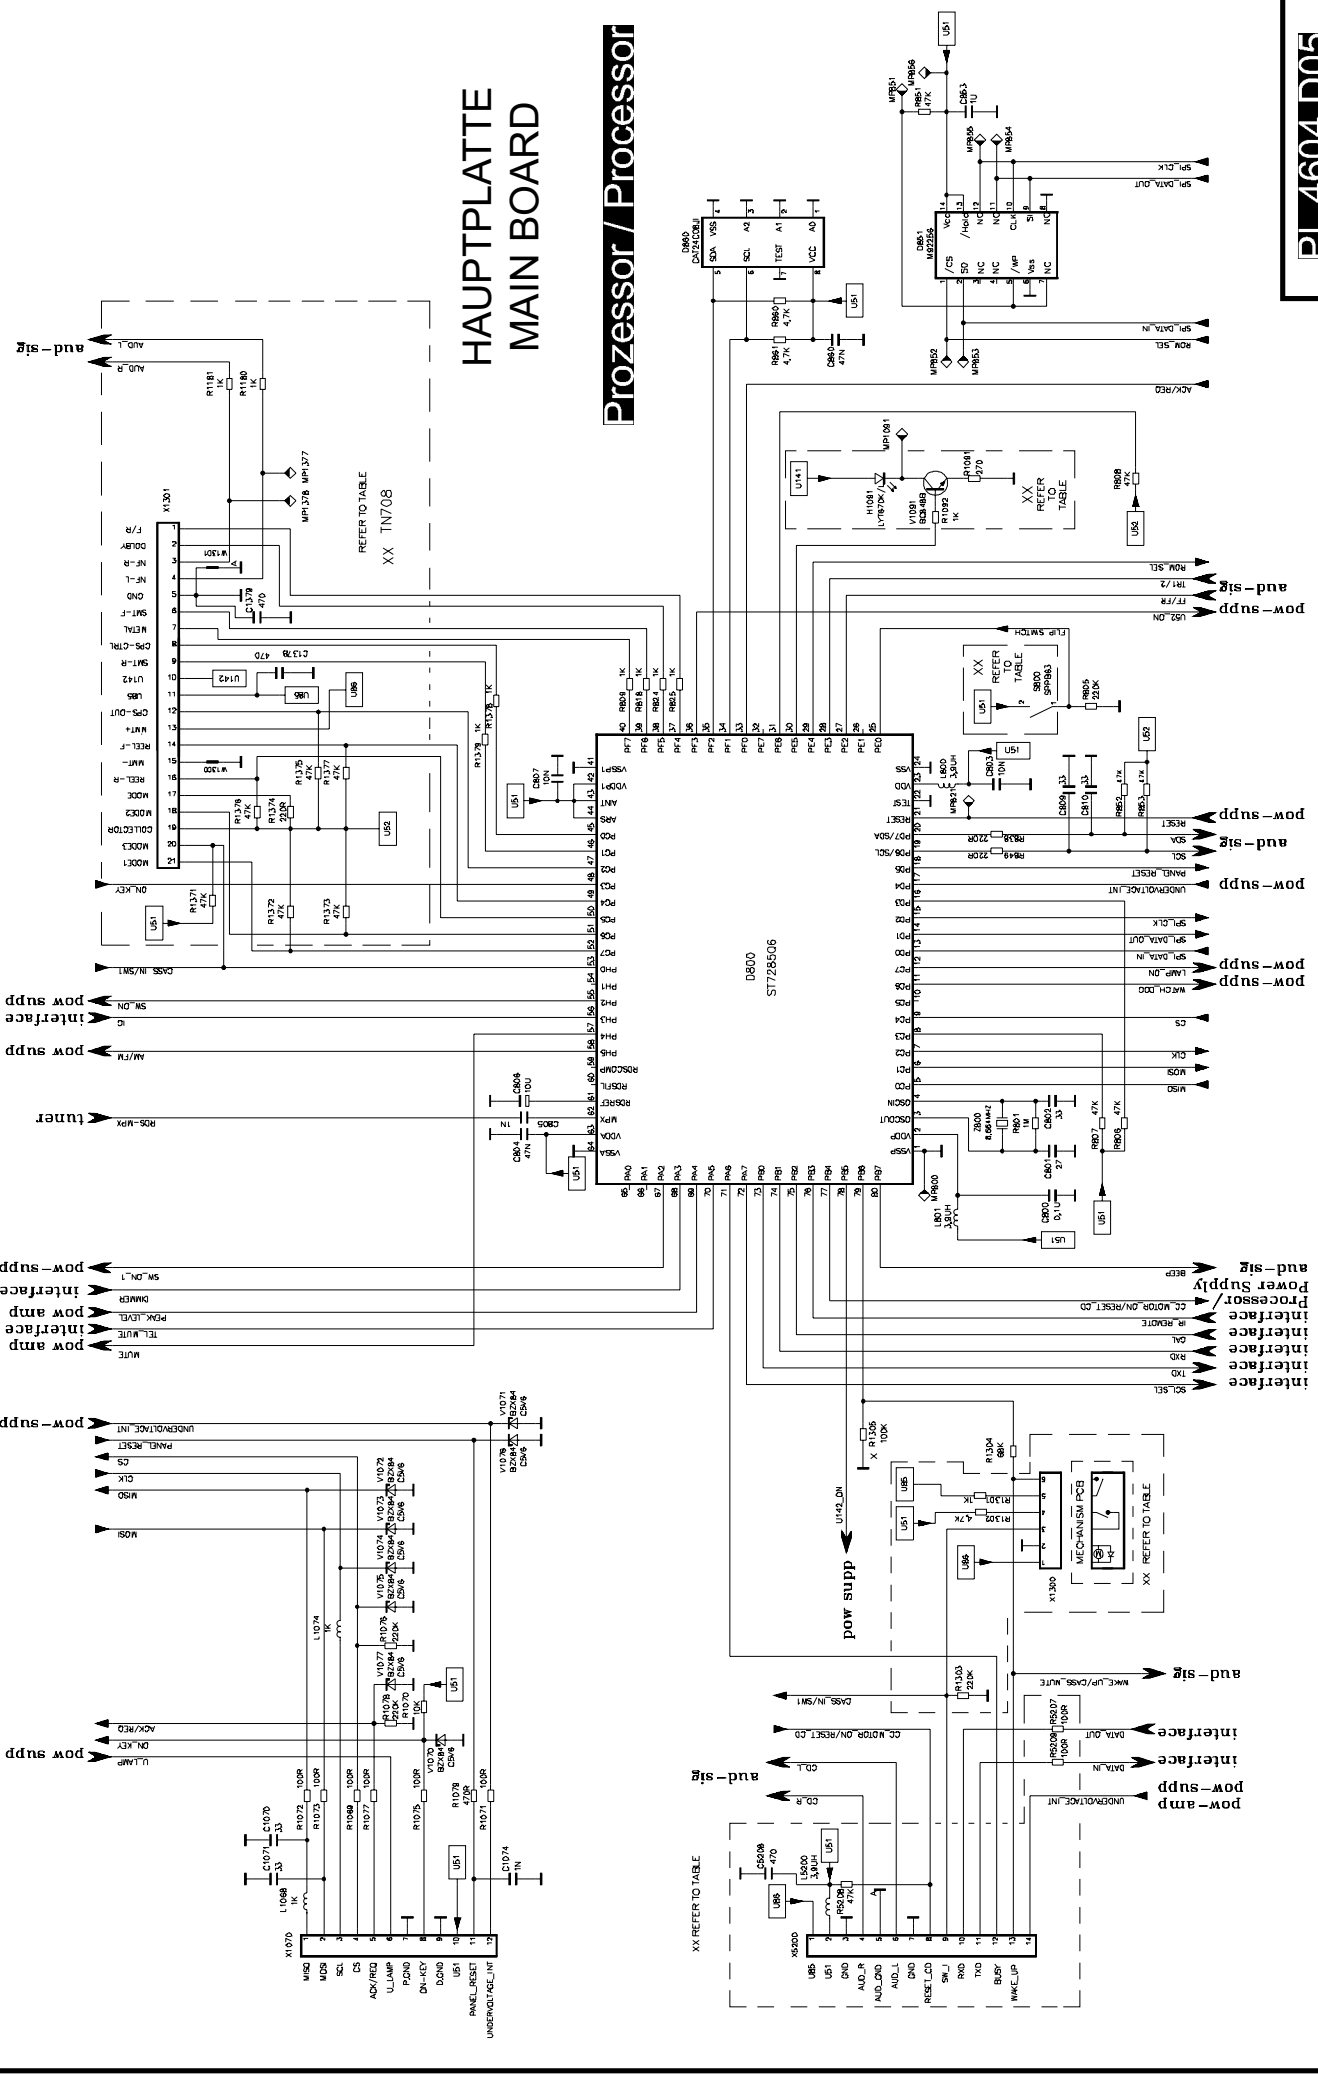

HAUPTPLATTE MAIN BOARD

Prozessor / Processor

Stromversorgung / Powersupply

PL 4604 D05

HAUPTPLATTE MAIN BOARD

AMPLIFIER

VOLUME LEVEL DETECTOR

Audio-Endstufe / Power amplifier