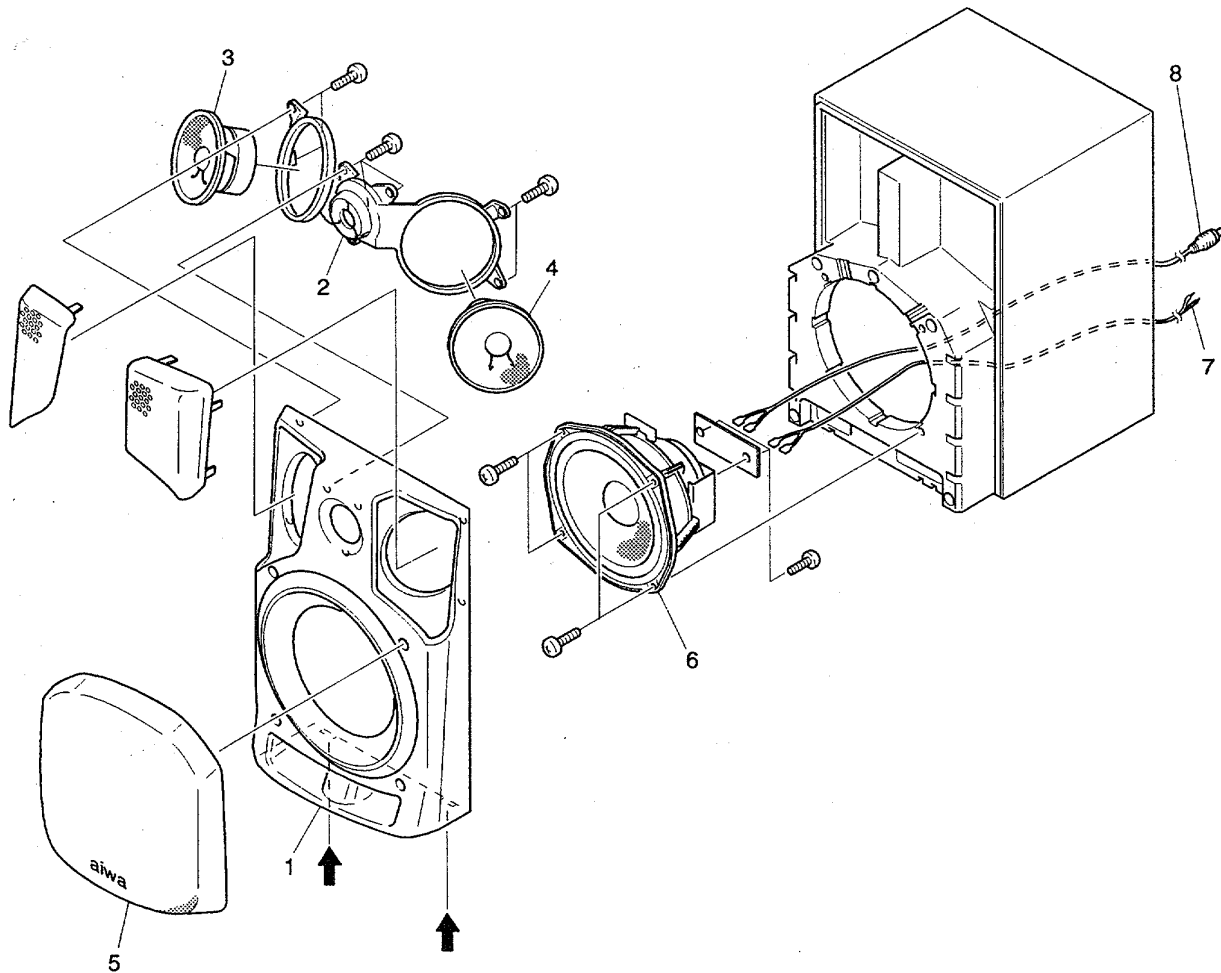

SX-FNV800<YJ, YL, Y, YJST, YABNL, YABN, YJSTCC, YJ3, YST, YJ7BNL, YJ7STL, YSTN> SPEAKER DISASSEMBLY INSTRUCTIONS

矢印の位置にマイナスドライバーを差し込んで、パネルをはずして、各々のスピーカー・ユニットのビスを取り、スピーカー・ユニットをはずしてください。

Insert a flat - bladed screwdriver into the position indicated by the arrows and remove the panel.
Remove the screws of each speaker unit and then remove the speaker units.

SPEAKER PARTS LIST

If can't understand for Description please kindly refer to "REFERENCE NAME LIST".

REF. NO.	PART NO.	KANRI NO.	DESCRIPTION
1	86-NS5-001-019		PANEL FR<EXCEPT YJST, YJSTCC, YST, YJ7STL, YSTN>
1	86-NS5-027-019		PANEL FR ST<YJST, YJSTCC, YST, YJ7STL, YSTN>
2	86-NS5-028-019		HLD R SQ ASSY
3	86-NS5-604-019		SPEAKER TWEETER
4	86-NS5-606-019		SPEAKER
5	86-NS5-007-019		GRILL FRAME ASSY
6	86-NS5-602-019		SPEAKER WOOFER<EXCEPT YABNL, YST>
6	86-NS6-602-019		SPEAKER WOOFER<YABNL, YST>
7	83-NS5-613-019		SPEAKER CORD ASSY
8	85-NS6-611-019		SPEAKER CORD Y/B