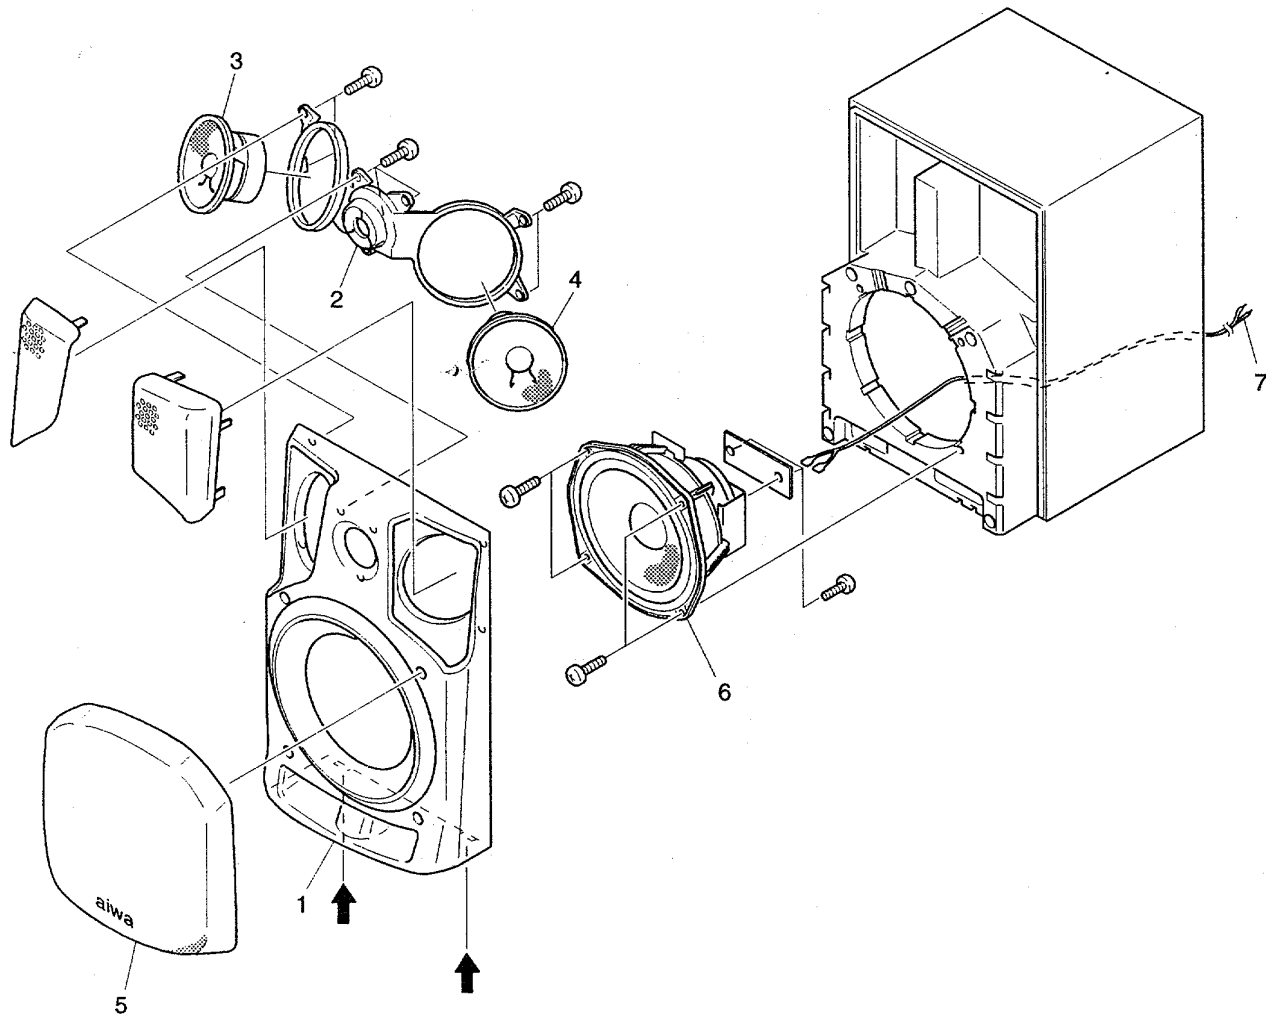

SX-FNV500 / FNV700 / FNK23<500YL, 700Y, 700YJ, FNK23YJST> SPEAKER DISASSEMBLY INSTRUCTIONS

矢印の位置にマイナスドライバーを差し込んで、パネルをはずして、各々のスピーカー・ユニットのビスを取り、スピーカー・ユニットをはずしてください。

Insert a flat - bladed screwdriver into the position indicated by the arrows and remove the panel.
Remove the screws of each speaker unit and then remove the speaker units.

SPEAKER PARTS LIST

If can't understand for Description please kindly refer to "REFERENCE NAME LIST".

REF. NO.	PART NO.	KANRI NO.	DESCRIPTION
1	86-NS5-001-019		PANEL FR
2	86-NS5-028-019		HLDR SQ ASSY
3	86-NS5-604-019		SPEAKER TWEETER
4	86-NS5-606-019		SPEAKER
5	86-NS5-007-019		GRILL FRAME ASSY
6	86-NS5-608-019		SPEAKER WOOFER<700YJ, 500YL>
6	86-NS6-602-019		SPEAKER WOOFER<700Y, FNK23YJST>
7	85-NS6-611-019		SPEAKER CORD Y/B