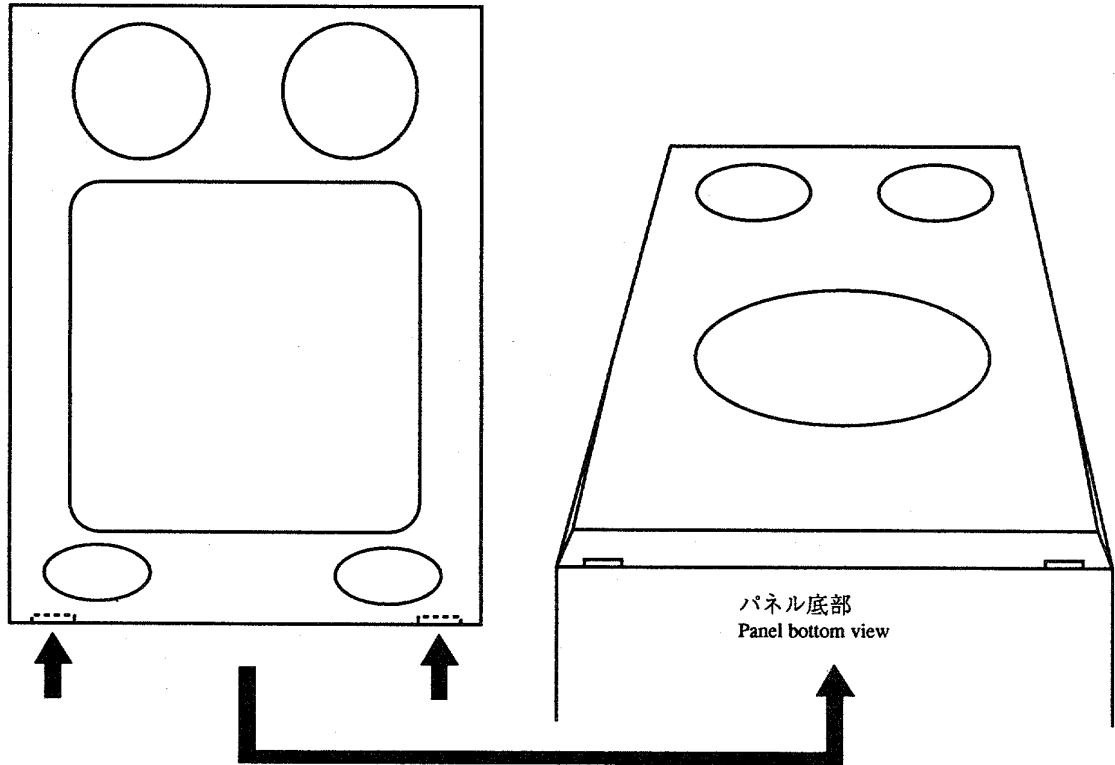

SPEAKER DISASSEMBLY INSTRUCTIONS

NOTE : Refer this disassembly instructions when servicing models for SX-FZ3400, SX-Z3250, SX-NV300/ NV3000/NV3001, SX-NAV70/NAV700, SX-NAV90/NAV900 and SX-NAV80/NAV800.

矢印の位置にマイナスドライバーを差し込んで、パネルをはずして、各々のスピーカー・ユニットのビスを取り、スピーカー・ユニットをはずしてください。

Insert a flat - bladed screwdriver into the position indicated by the arrows and remove the panel.
Remove the screws of each speaker unit and then remove the speaker units.

SX-FZ3400<YJ, YL> SPEAKER PARTS LIST

If can't understand for Description please kindly refer to "REFERENCE NAME LIST".

REF. NO.	PART NO.	KANRI NO.	DESCRIPTION
1	86-VS2-004-010		PANEL FR
2	86-VS2-006-010		ADAPTOR ASSY
3	86-VS2-601-010		SPEAKER WOOFER
4	83-NS5-608-010		SPEAKER MID H
5	83-NS5-610-010		SPEAKER
6	86-VS2-009-010		GRILL FRAME ASSY
7	85-MS3-610-010		SPEAKER CORD ASSY Y/B
8	84-MS3-611-010		SPEAKER CORD ASSY