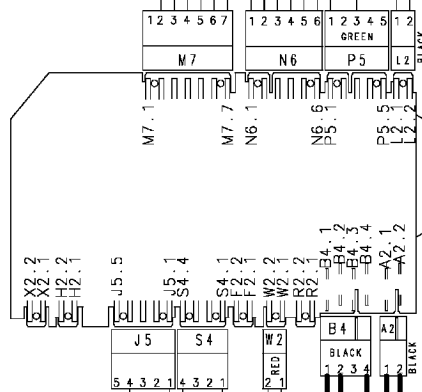

Motor

Door safety interlock

Heating elements (washing)

124.19231/  
124.96140/

Adjustable thermostat

124.19251/

Drain pump  
BLACK

Pilot lamp

37928512/

124.19135/  
124.11660/

Pressure switch  
(Air chamber on tub)

Adjustable thermostat

Spin reduction button

124.19450/  
RED

Half load button

124.13750/  
GREY

ON/OFF button

BLUE

132.02310/

Anti-interference filter

124.11050/

124.34060/  
BLACK

Cold water inlet valve

Tub earth