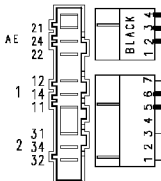

37928512/

124.19135/  
124.11660/

Pressure switch  
(Air chamber on tub)

Adjustable thermostat

Spin reduction button

124.19450/  
RED

Half load button

124.13750/  
GREY