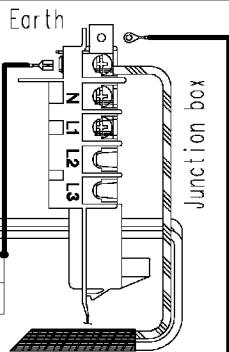

37928512/

124.19135/  
124.11660/

Pressure switch  
(Air chamber on tub)

Adjustable thermostat

Spin reduction button

124.19450/  
RED

Half load button

124.13750/  
GREY

ON/OFF button

BLUE

132.02310/

Anti-interference filter

124.11050/

124.34060/  
BLACK

Cold water inlet valve

Tub earth