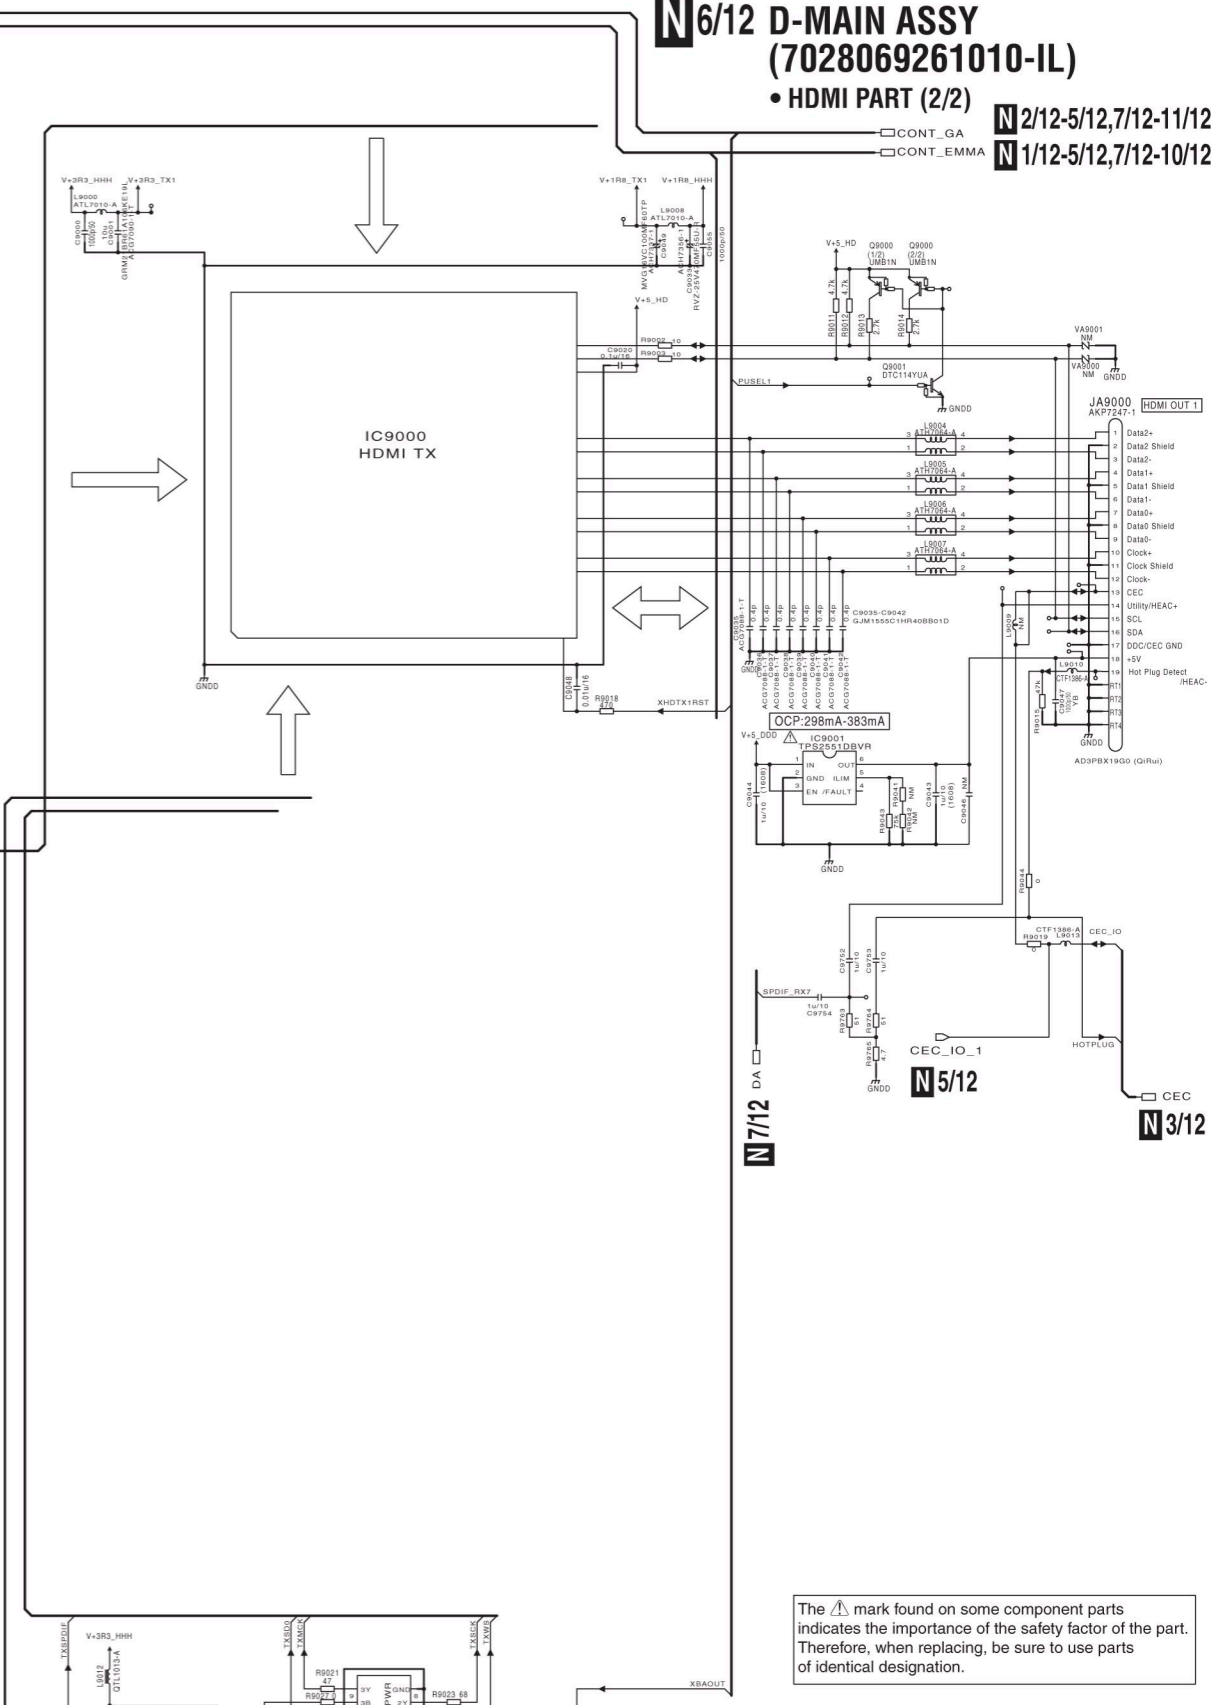

**N 6/12 D-MAIN ASSY**  
**(7028069261010-IL)**

• **HDMI PART (2/2)**

N 2/12-5/12,7/12-11/12  
 N 1/12-5/12,7/12-10/12

The  $\Delta$  mark found on some component parts indicates the importance of the safety factor of the part. Therefore, when replacing, be sure to use parts of identical designation.