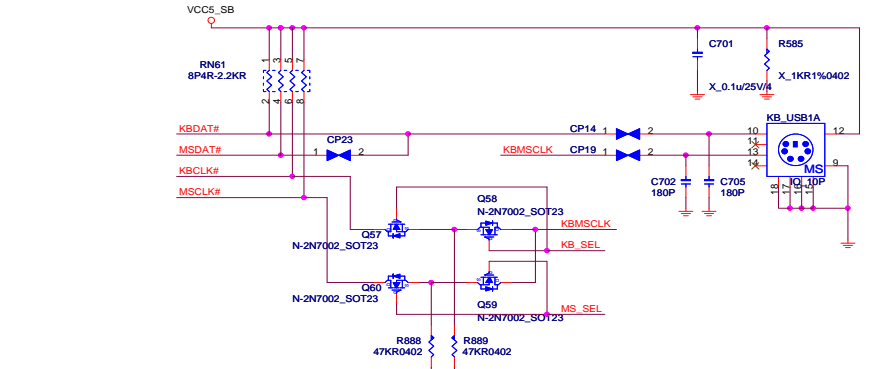

PS2 KEYBOARD & MOUSE CONNECTOR

PS2 KEYBOARD & MOUSE CONNECTOR (MS-7551)