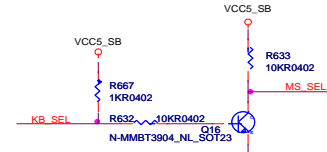

PS2 KEYBOARD & MOUSE CONNECTOR

PS2 KEYBOARD & MOUSE CONNECTOR (MS-7551)