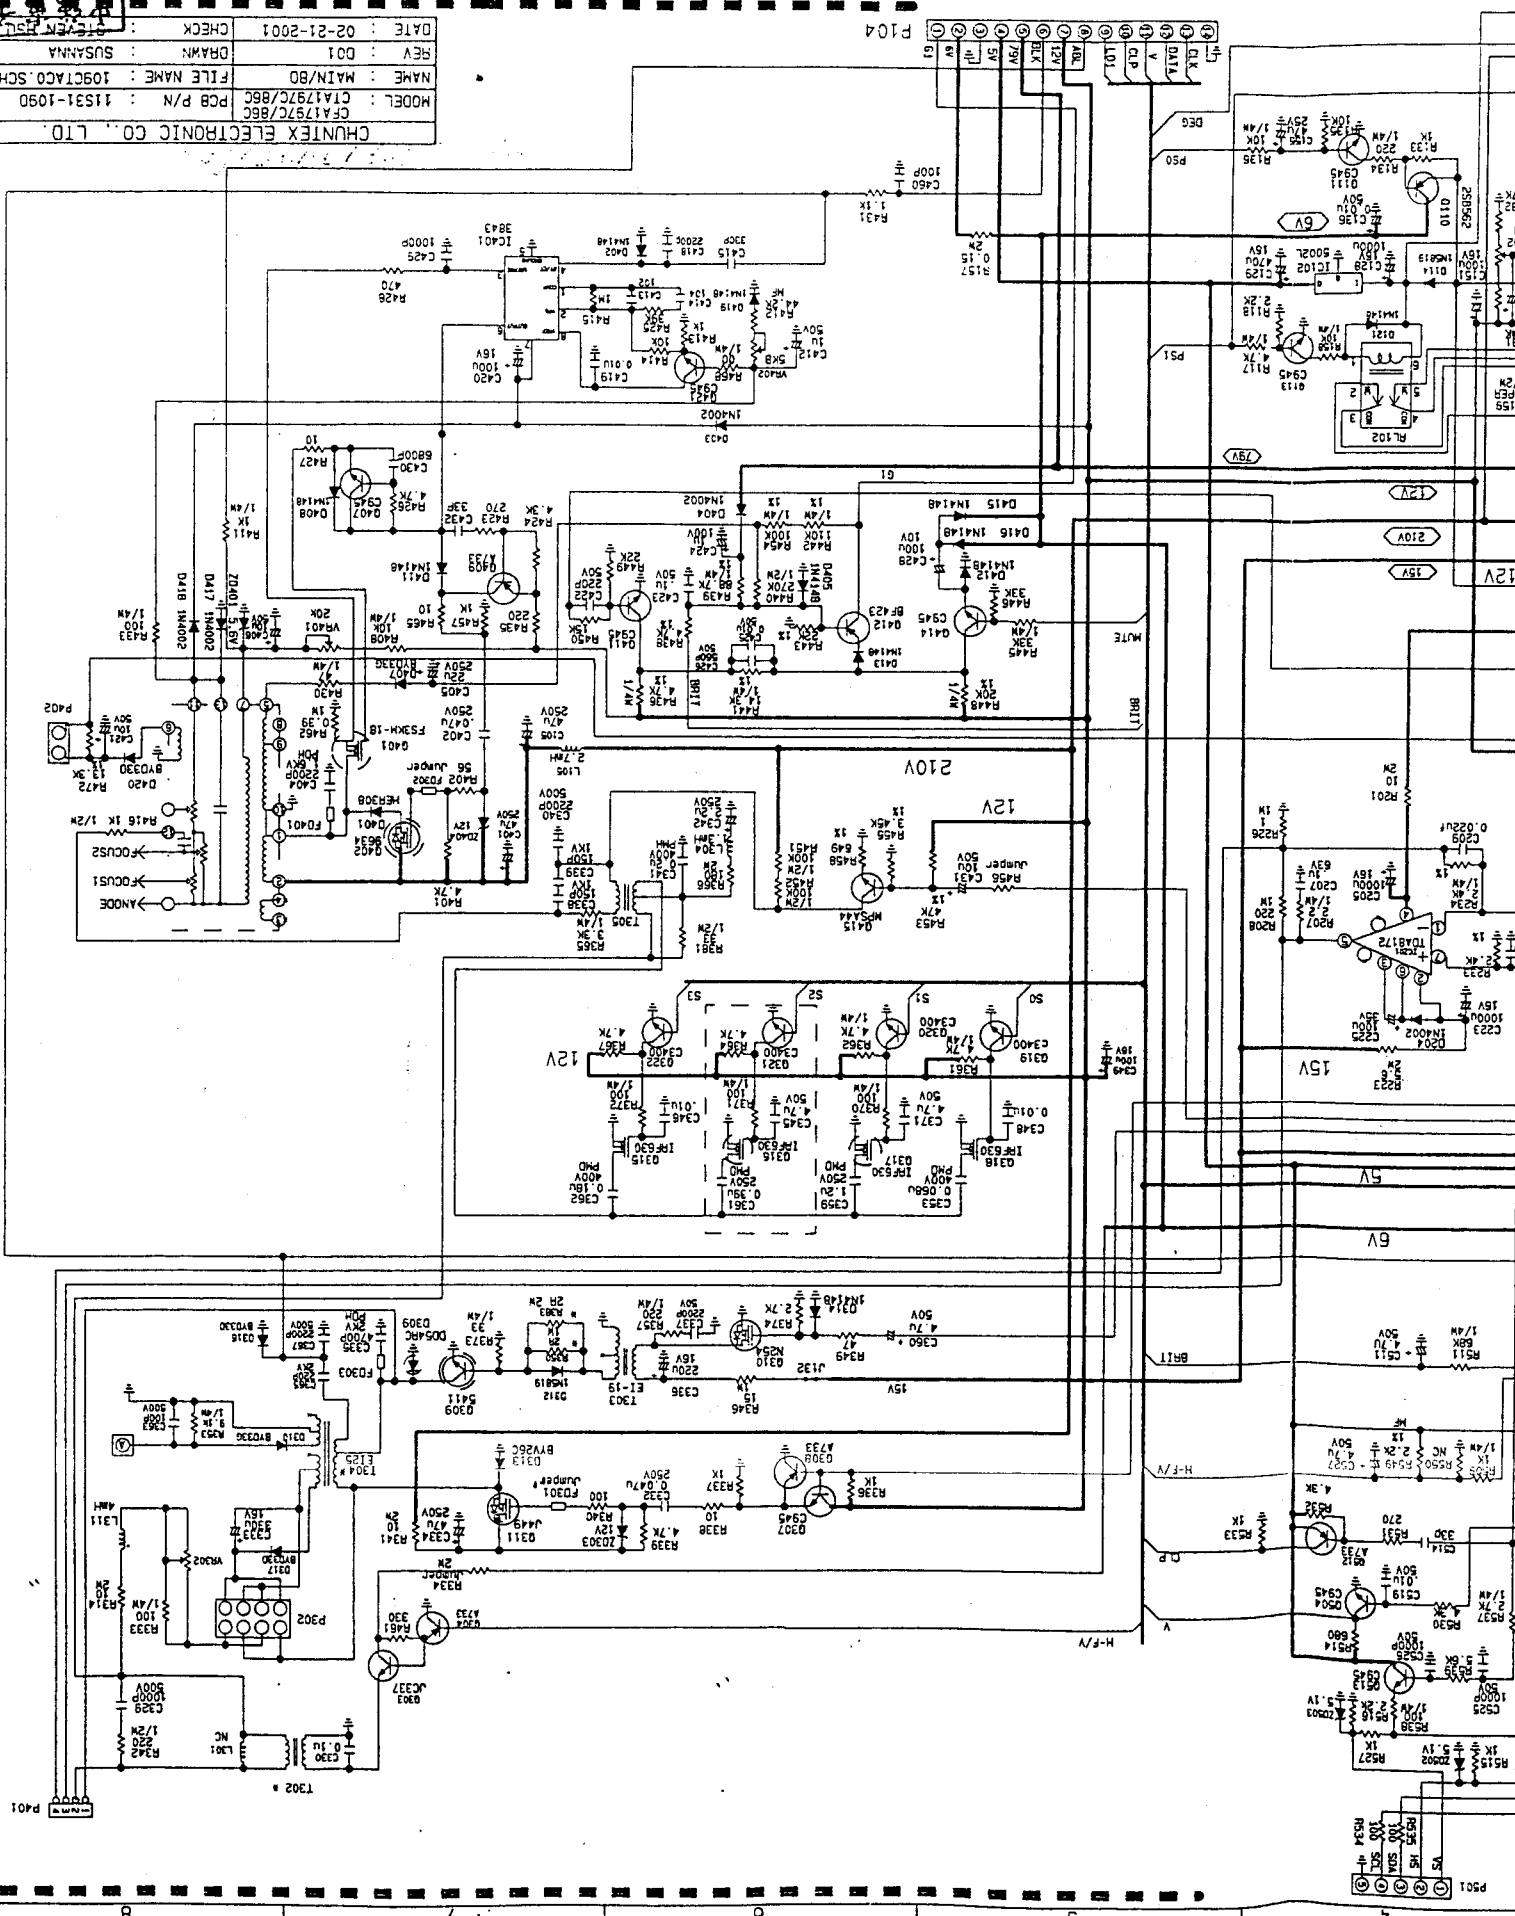

* MARKING AREAS ARE FOR CIA1797C. * SOME COMPONENTS' VALUES MAYBE NOT UPDATE, PLEASE CHECK EXACT VALUE FROM BOM

CHP 1786C / CMP 1786C (EX 771F)

90.11.20
 研發一處
 日期: 90.11.20
 核准: [Signature]

DATE :	02-21-2001
CHECK :	STEVEN HSU
REV :	D01
DRAWN :	SUSANNA
NAME :	MAIN/80
FILE NAME :	109CTAC0.SCH
MODEL :	CF1797C/86C
PCB P/N :	11531-1090
CHUNTEX ELECTRONIC CO., LTD.	