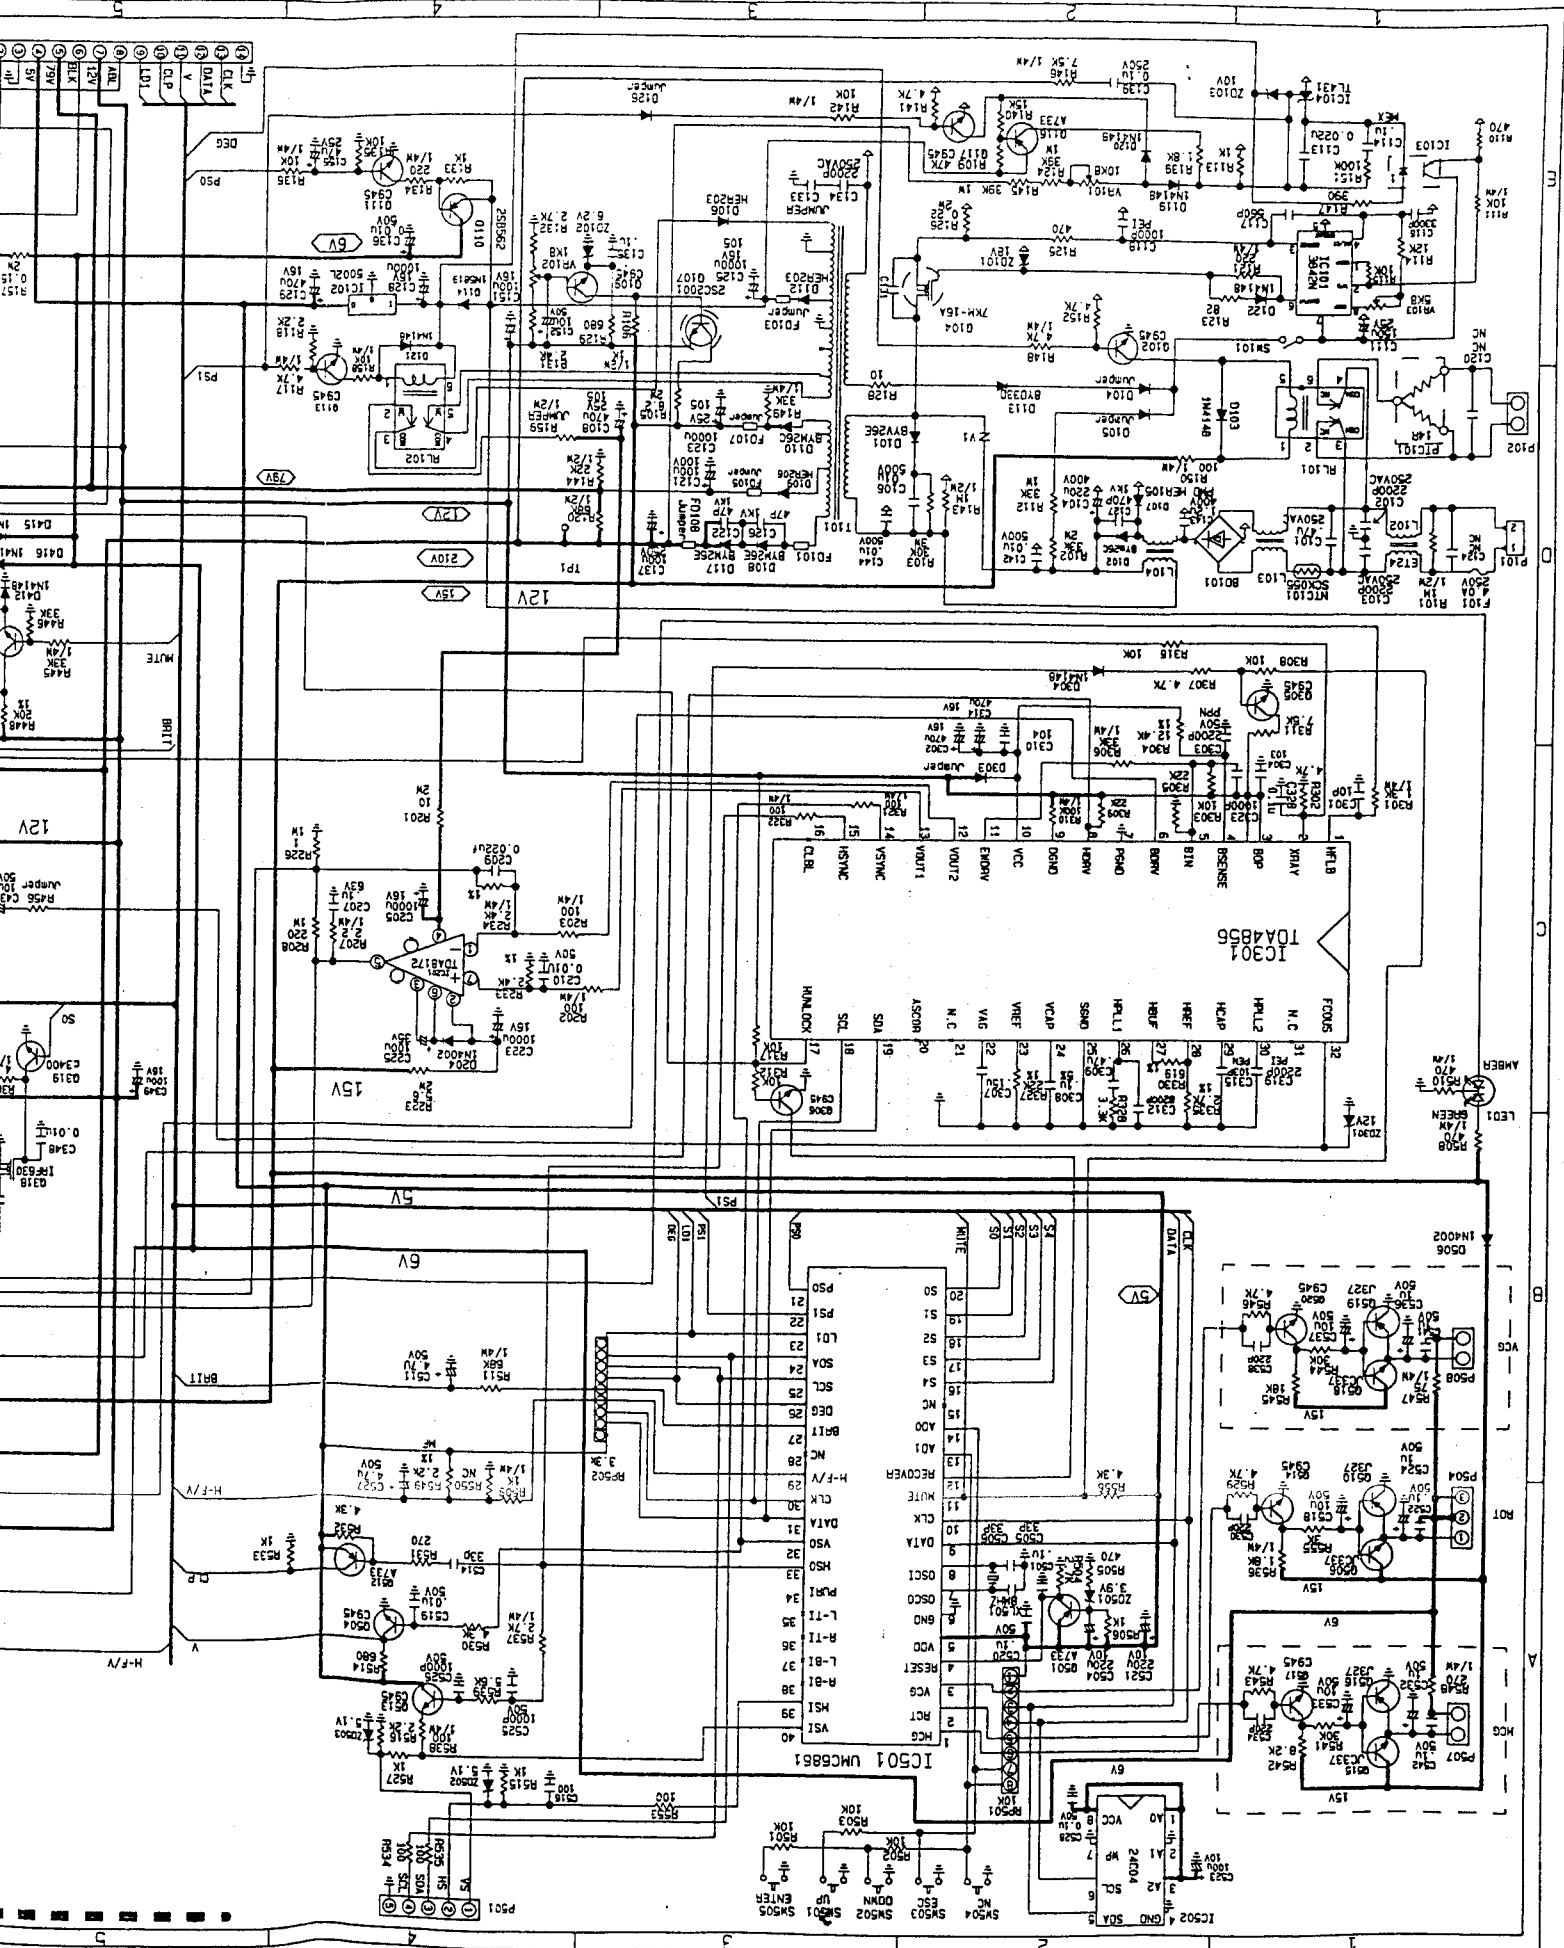

CH

* MARKING ARE
* SOME COMPON