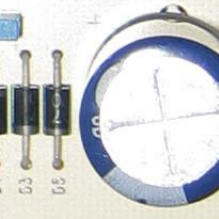

PASS

PCB080376R00

TUVI the Netherlands
ID: 0000022004