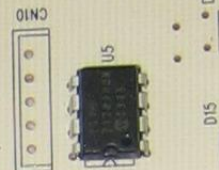

PASS

PCB080376R00

TUVI the Netherlands
ID: 0000022004