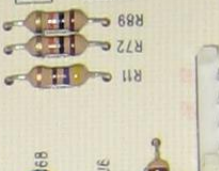

PASS

PCB080376R00

TUVI the Netherlands
ID: 0000022004