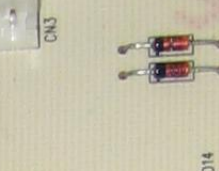

PASS

PCB080376R00

TUVI the Netherlands
ID: 0000022004