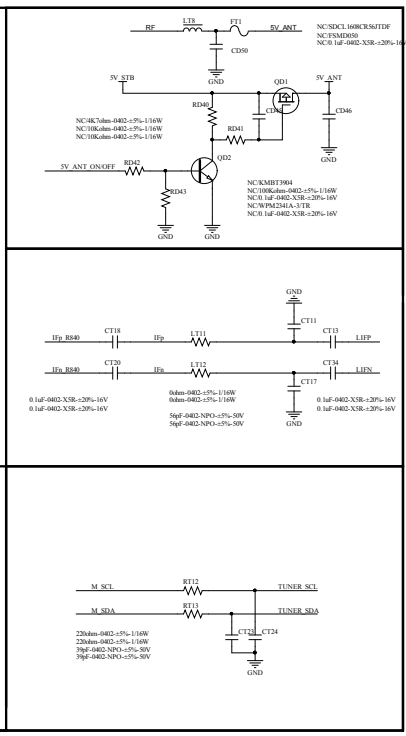

Model Name:	TP-S12-PA60 B1431	VERSION:	V1.0
DRAWN:	马建奇	DATE:	2014-10-08
CHKD:		DATE:	2014-10-08

Title	Number	Revision
Size	A4	
Date	2014/10/8	Sheet of
File	E:\清光部_1\TV06_S2T512_SchDoc	Drawn By

File	Number	Revision
Doc: 201003		
File: TV200_TUNER_SCH2	Sheet of	Drawn By: