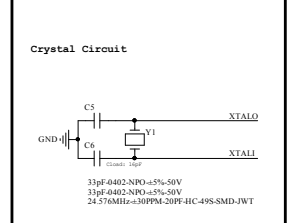

Model Name:	TP-S12-PA60 B1431	VERSION:	V1.0
DRAWN:	马建奇	DATE:	2014-10-08
CHKD:		DATE:	2014-10-08

Title	Number	Revision
Size	A4	
Date	2014/10/8	Sheet of
File	E:\清光部_1\TV06_S2T512_SchDoc	Drawn By

File	Number	Revision
Doc: 201003		
File: TV200_TUNER_SCH2	Sheet of	Drawn By: