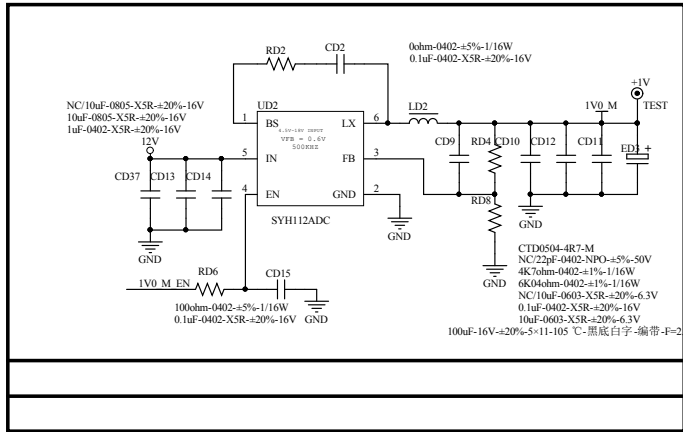

Model Name:	TP-S12-PA60 B1431	VERSION:	V1.0
DRAWN:	马建奇	DATE:	2014-10-08
CHKD:		DATE:	2014-10-08

Title	Number	Revision
Size	A4	
Date	2014/10/8	Sheet of
File	E:\清光部_1\TV06_S2T512_SchDoc	Drawn By

File	Number	Revision
Doc: 201003		
File: TV200_TUNER_SCH2	Sheet of	Drawn By: