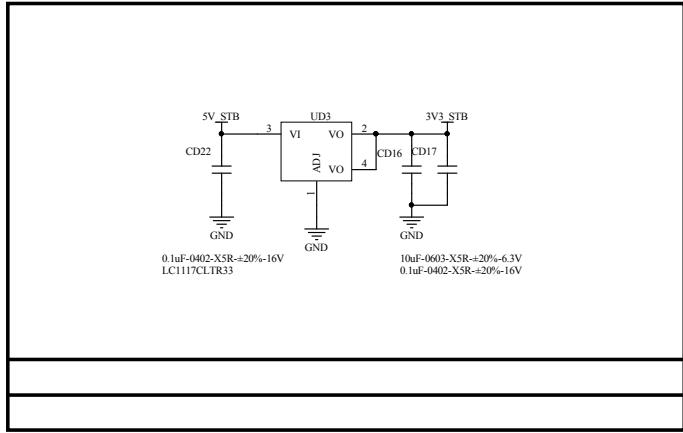

Model Name:	TP-S12-PA60 B1431	VERSION:	V1.0
DRAWN:	马建奇	DATE:	2014-10-08
CHKD:		DATE:	2014-10-08

Title	Number	Revision
Size	A4	
Date	2014/10/8	Sheet of
File	E:\清光部_1\TV06_S2T512_SchDoc	Drawn By

File	Number	Revision
Doc: 201003		
File: TV200_TUNER_SCH2	Sheet of	Drawn By: