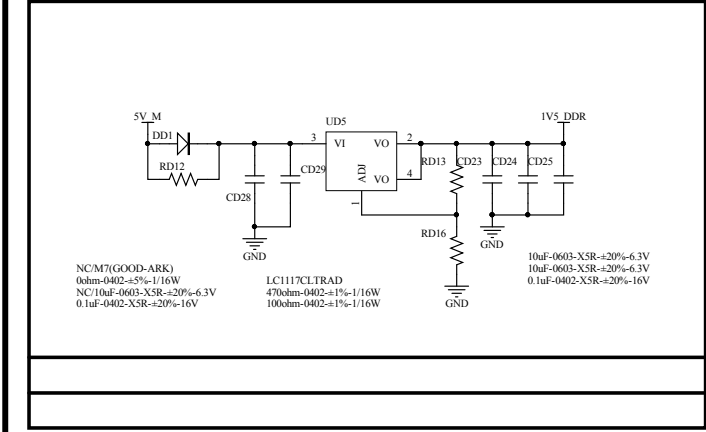

Model Name:	TP-S12-PA60 B1431	VERSION:	V1.0
DRAWN:	马建奇	DATE:	2014-10-08
CHKD:		DATE:	2014-10-08

Title	Number	Revision
Size	A4	
Date	2014/10/8	Sheet of
File	E:\清光部_1\TV06_S2T512_SchDoc	Drawn By

File	Number	Revision
Doc: 201003		
File: TV200_TUNER_SCH2	Sheet of	Drawn By: