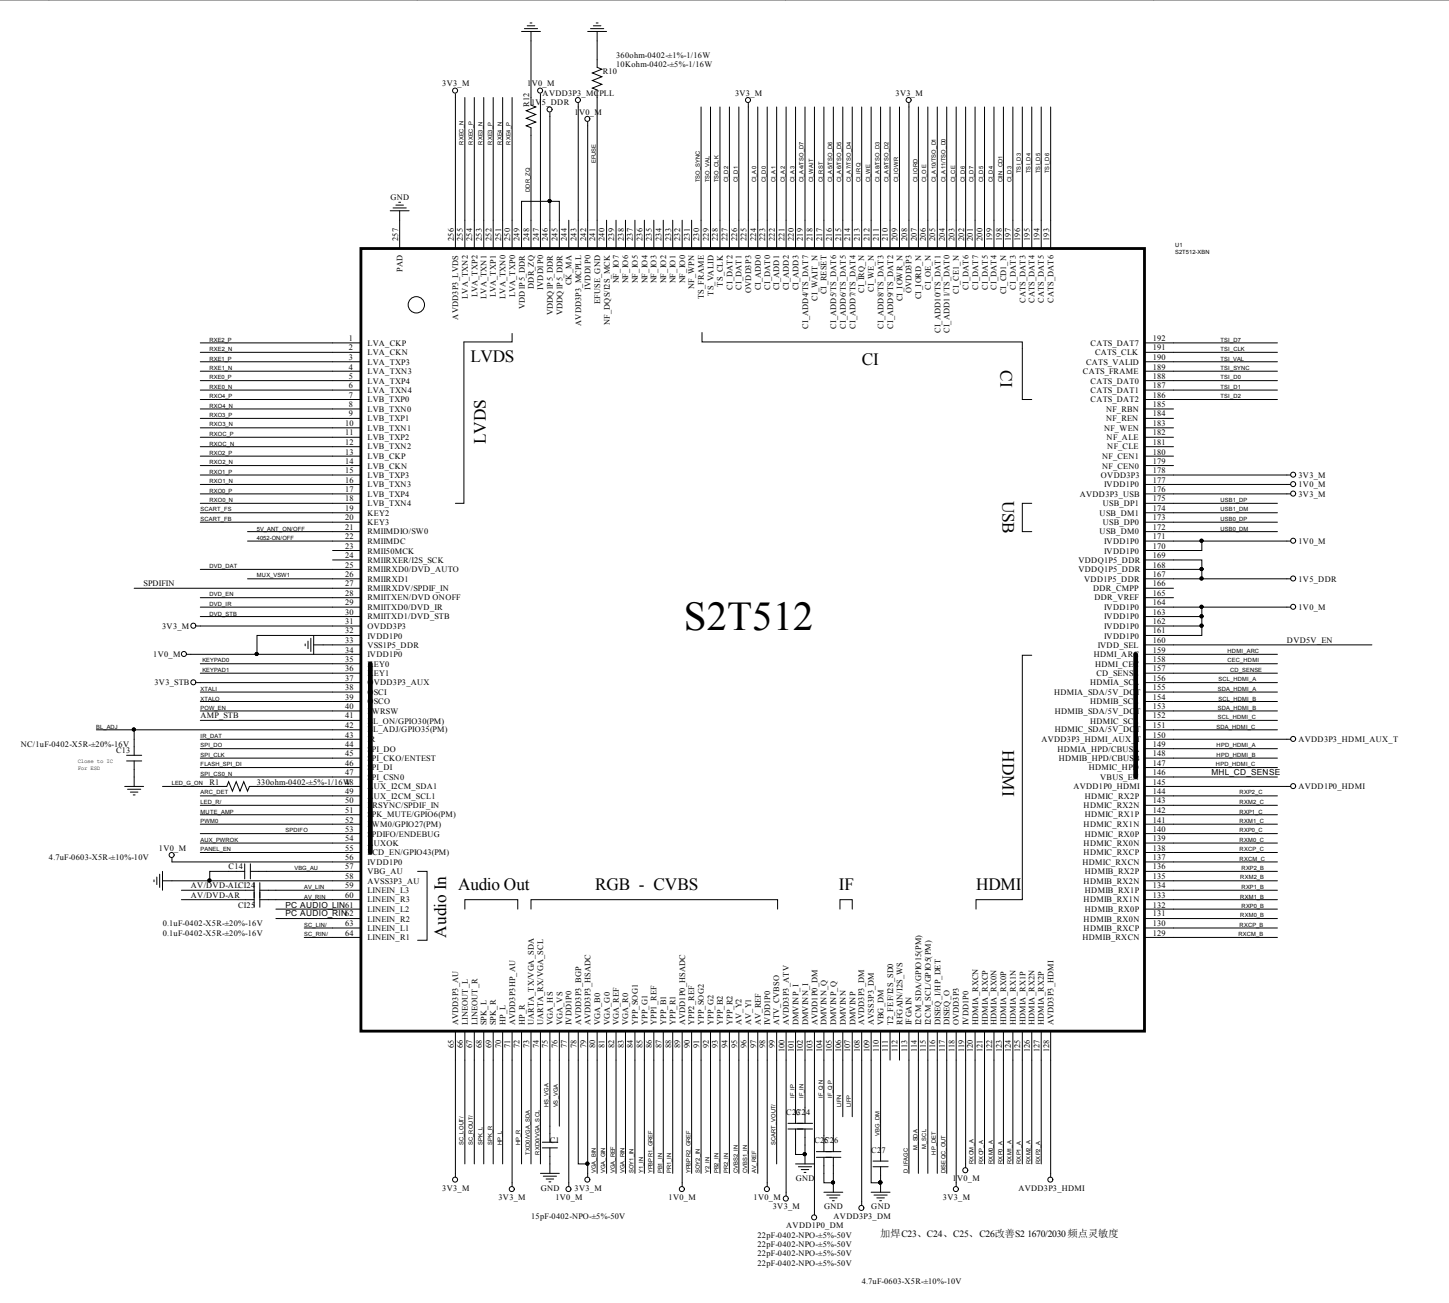

Model Name:	TP-S12-PA60 B1431	VERSION:	V1.0
DRAWN:	马建奇	DATE:	2014-10-08
CHKD:		DATE:	2014-10-08

Title	Number	Revision
Size	A4	
Date	2014/10/8	Sheet of
File	E:\清光部_1\TV06_S2T512_SchDoc	Drawn By

File	Number	Revision
Doc: 201003		
File: TV200_TUNER_SCH2	Sheet of	Drawn By: