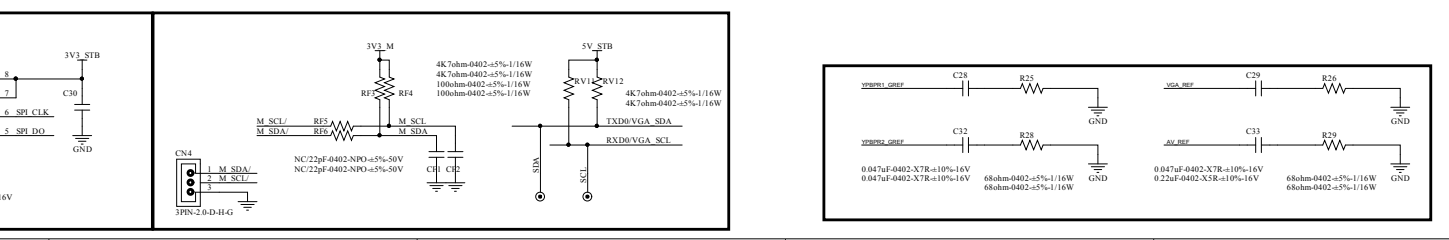

Model Name:	TP-S12-PA60 B1431	VERSION:	V1.0
DRAWN:	马建奇	DATE:	2014-10-08
CHKD:		DATE:	2014-10-08

Title	Number	Revision
Size	A4	
Date	2014/10/8	Sheet of
File	E:\清光部_1\TV06_S2T512_SchDoc	Drawn By

File	Number	Revision
Doc: 201003		
File: TV200_TUNER_SCH2	Sheet of	Drawn By: