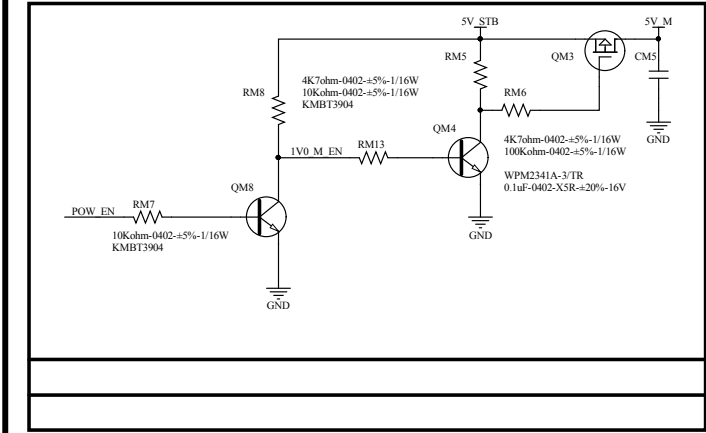

Model Name:	TP-S12-PA60 B1431	VERSION:	V1.0
DRAWN:	马建奇	DATE:	2014-10-08
CHKD:		DATE:	2014-10-08

Title	Number	Revision
Size	A4	
Date	2014/10/8	Sheet of
File	E:\清光部_1\TV06_S2T512_SchDoc	Drawn By

File	Number	Revision
Doc: 201003		
File: TV200_TUNER_SCH2	Sheet of	Drawn By: