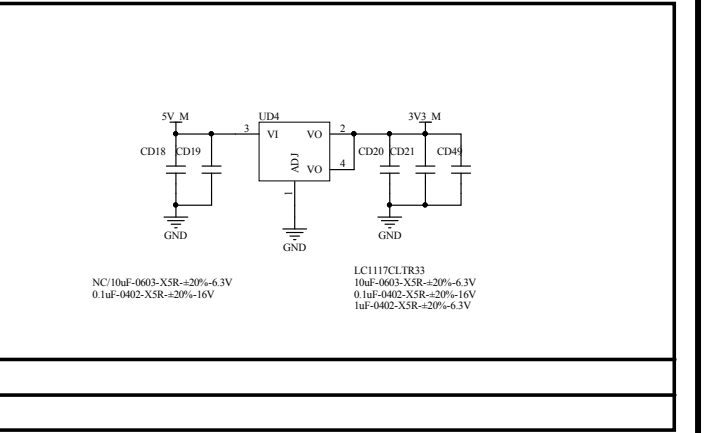

Model Name:	TP-S12-PA60 B1431	VERSION:	V1.0
DRAWN:	马建奇	DATE:	2014-10-08
CHKD:		DATE:	2014-10-08

Title	Number	Revision
Size	A4	
Date	2014/10/8	Sheet of
File	E:\清光部_1\TV06_S2T512_SchDoc	Drawn By

File	Number	Revision
Doc: 201003		
File: TV200_TUNER_SCH2	Sheet of	Drawn By: