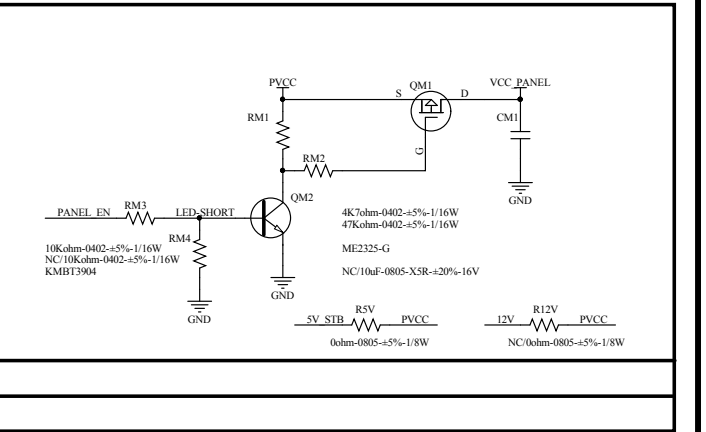

Model Name:	TP-S12-PA60 B1431	VERSION:	V1.0
DRAWN:	马建奇	DATE:	2014-10-08
CHKD:		DATE:	2014-10-08

Title	Number	Revision
Size	A4	
Date	2014/10/8	Sheet of
File	E:\清光部_1\TV06_S2T512_SchDoc	Drawn By

File	Number	Revision
Doc: 201003		
File: TV200_TUNER_SCH2	Sheet of	Drawn By: