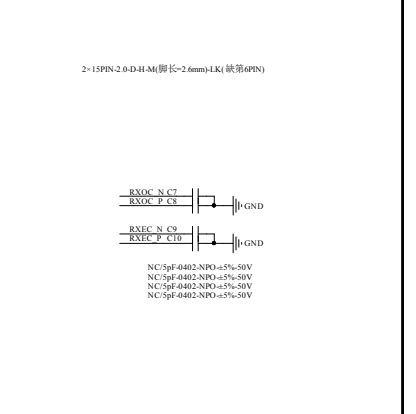

Model Name:	TP-S12-PA60 B1431	VERSION:	V1.0
DRAWN:	马建奇	DATE:	2014-10-08
CHKD:		DATE:	2014-10-08

Title	Number	Revision
Size	A4	
Date	2014/10/8	Sheet of
File	E:\清光部_1\TV06_S2T512_SchDoc	Drawn By

File	Number	Revision
Doc: 201003		
File: TV200_TUNER_SCH2	Sheet of	Drawn By: