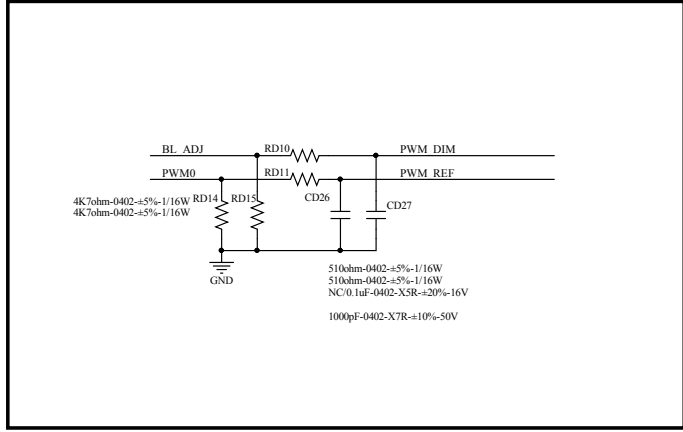

Model Name:	TP-S12-PA60 B1431	VERSION:	V1.0
DRAWN:	马建奇	DATE:	2014-10-08
CHKD:		DATE:	2014-10-08

Title	Number	Revision
Size	A4	
Date	2014/10/8	Sheet of
File	E:\清光部_1\TV06_S2T512_SchDoc	Drawn By

File	Number	Revision
Doc: 201003		
File: TV200_TUNER_SCH2	Sheet of	Drawn By: