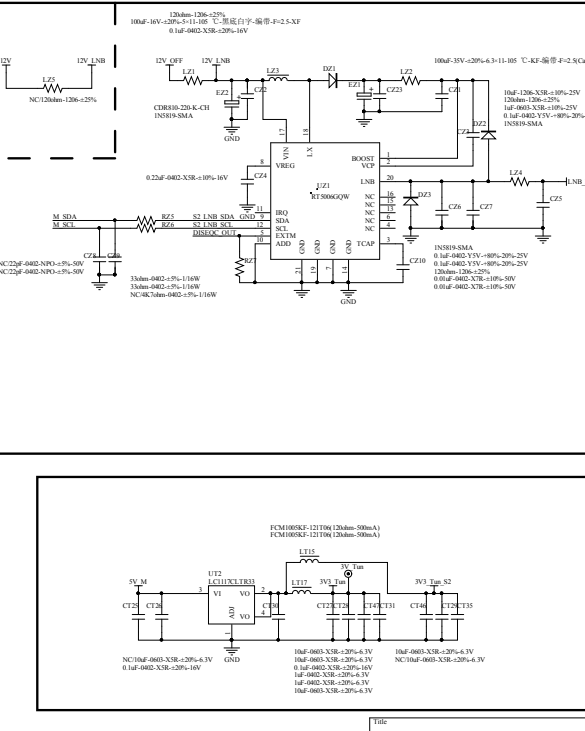

Model Name:	TP-S12-PA60 B1431	VERSION:	V1.0
DRAWN:	马建奇	DATE:	2014-10-08
CHKD:		DATE:	2014-10-08

Title	Number	Revision
Size	A4	
Date	2014/10/8	Sheet of
File	E:\清光部_1\TV06_S2T512_SchDoc	Drawn By

File	Number	Revision
Doc: 201003		
File: TV200_TUNER_SCH2	Sheet of	Drawn By: