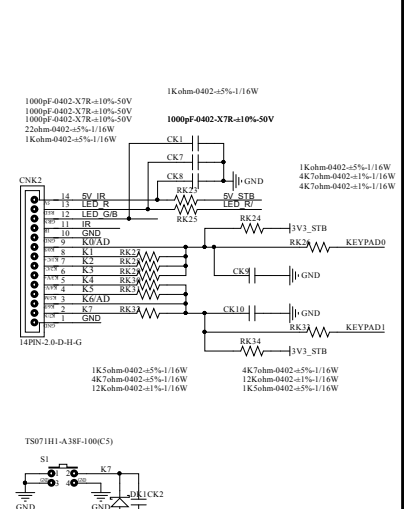

Model Name:	TP-S12-PA60 B1431	VERSION:	V1.0
DRAWN:	马建奇	DATE:	2014-10-08
CHKD:		DATE:	2014-10-08

Title	Number	Revision
Size	A4	
Date	2014/10/8	Sheet of
File	E:\清光部_1\TV06_S2T512_SchDoc	Drawn By

File	Number	Revision
Doc: 201003		
File: TV200_TUNER_SCH2	Sheet of	Drawn By: