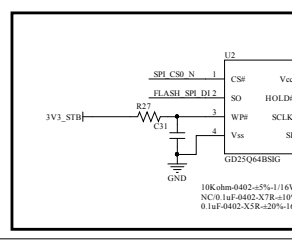

Model Name:	TP-S12-PA60 B1431	VERSION:	V1.0
DRAWN:	马建奇	DATE:	2014-10-08
CHKD:		DATE:	2014-10-08

Title	Number	Revision
Size	A4	
Date	2014/10/8	Sheet of
File	E:\清光部_1\TV06_S2T512_SchDoc	Drawn By

File	Number	Revision
Doc: 201003		
File: TV200_TUNER_SCH2	Sheet of	Drawn By: