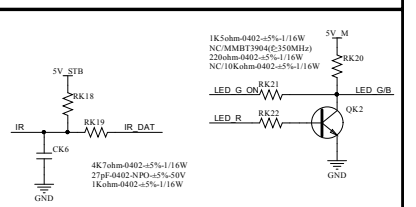

Model Name:	TP-S12-PA60 B1431	VERSION:	V1.0
DRAWN:	马建奇	DATE:	2014-10-08
CHKD:		DATE:	2014-10-08

Title	Number	Revision
Size	A4	
Date	2014/10/8	Sheet of
File	E:\清光部_1\TV06_S2T512_SchDoc	Drawn By

File	Number	Revision
Doc: 201003		
File: TV200_TUNER_SCH2	Sheet of	Drawn By: