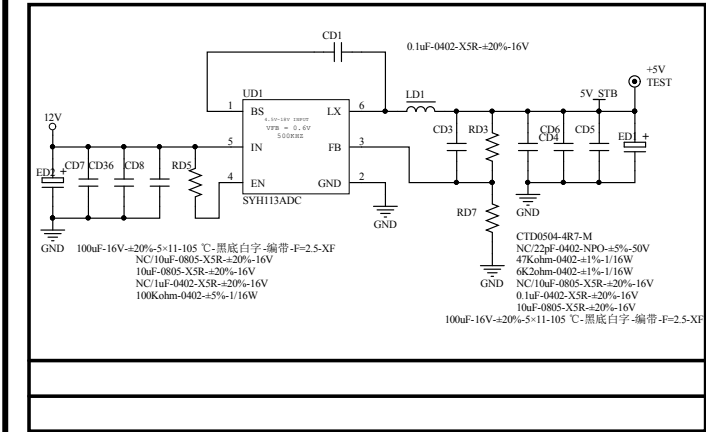

Model Name:	TP-S12-PA60 B1431	VERSION:	V1.0
DRAWN:	马建奇	DATE:	2014-10-08
CHKD:		DATE:	2014-10-08

Title	Number	Revision
Size	A4	
Date	2014/10/8	Sheet of
File	E:\清光部_1\TV06_S2T512_SchDoc	Drawn By

File	Number	Revision
Doc: 201003		
File: TV200_TUNER_SCH2	Sheet of	Drawn By: