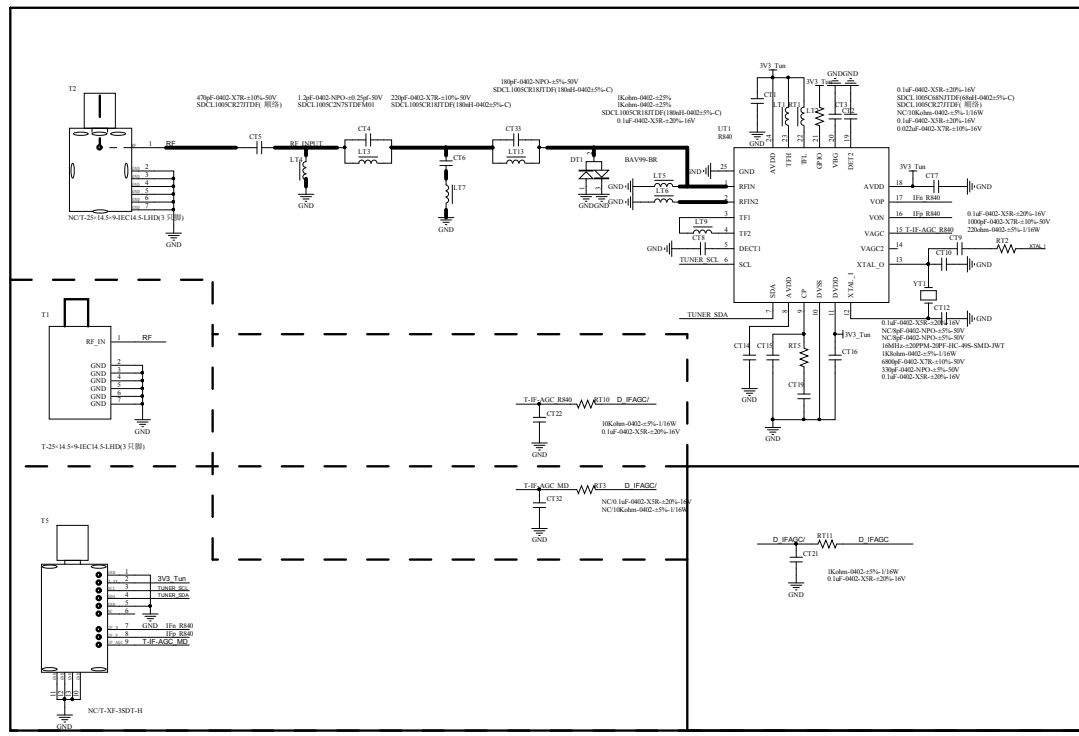

Model Name:	TP-S12-PA60 B1431	VERSION:	V1.0
DRAWN:	马建奇	DATE:	2014-10-08
CHKD:		DATE:	2014-10-08

Title	Number	Revision
Size	A4	
Date	2014/10/8	Sheet of
File	E:\清光部_1\TV06_S2T512_SchDoc	Drawn By

File	Number	Revision
Doc: 201003		
File: TV200_TUNER_SCH2	Sheet of	Drawn By: