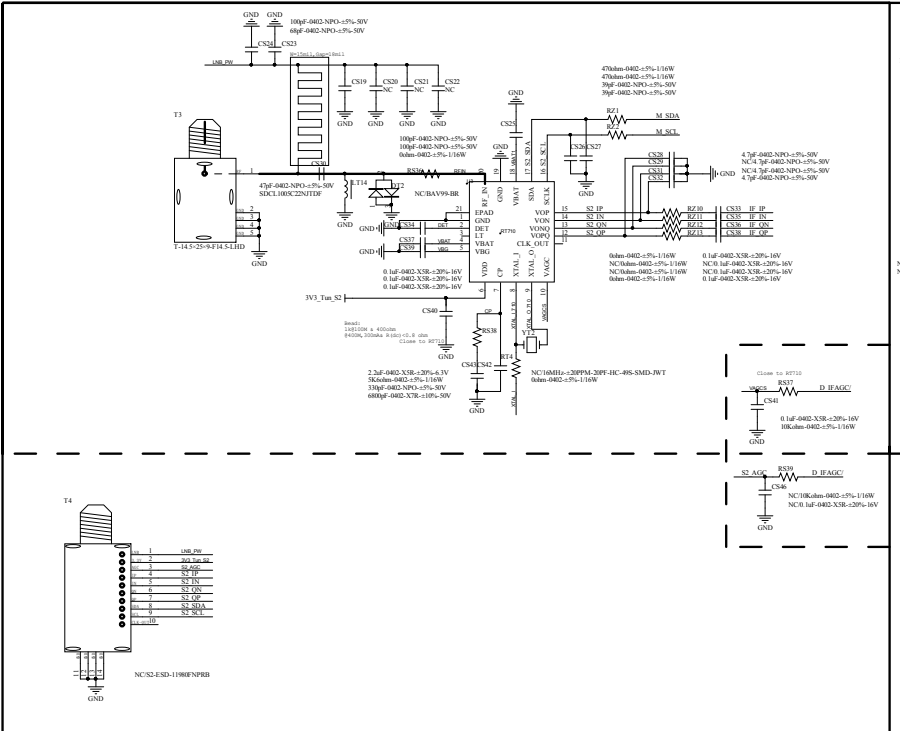

Model Name:	TP-S12-PA60 B1431	VERSION:	V1.0
DRAWN:	马建奇	DATE:	2014-10-08
CHKD:		DATE:	2014-10-08

Title	Number	Revision
Size	A4	
Date	2014/10/8	Sheet of
File	E:\清光部_1\TV06_S2T512_SchDoc	Drawn By

File	Number	Revision
Doc: 201003		
File: TV200_TUNER_SCH2	Sheet of	Drawn By: