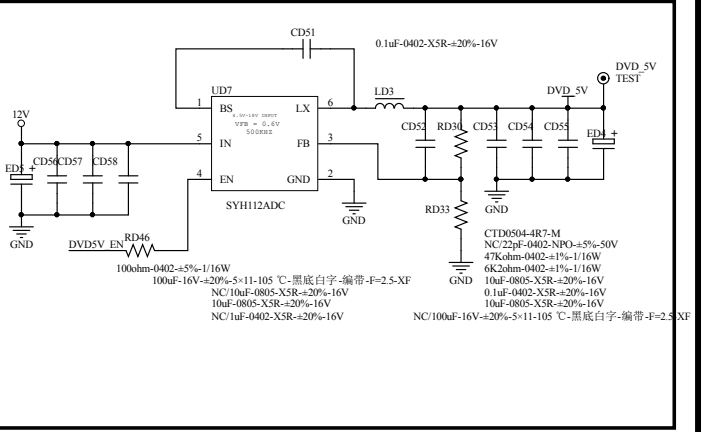

Model Name:	TP-S12-PA60 B1431	VERSION:	V1.0
DRAWN:	马建奇	DATE:	2014-10-08
CHKD:		DATE:	2014-10-08

Title	Number	Revision
Size	A4	
Date	2014/10/8	Sheet of
File	E:\清光部_1\TV06_S2T512_SchDoc	Drawn By

File	Number	Revision
Doc: 201003		
File: TV200_TUNER_SCH2	Sheet of	Drawn By: