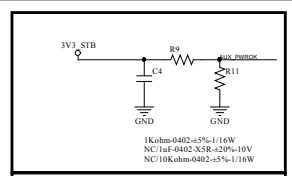

Model Name:	TP-S12-PA60 B1431	VERSION:	V1.0
DRAWN:	马建奇	DATE:	2014-10-08
CHKD:		DATE:	2014-10-08

Title	Number	Revision
Size	A4	
Date	2014/10/8	Sheet of
File	E:\清光部_1\TV06_S2T512_SchDoc	Drawn By

File	Number	Revision
Doc: 201003		
File: TV200_TUNER_SCH2	Sheet of	Drawn By: