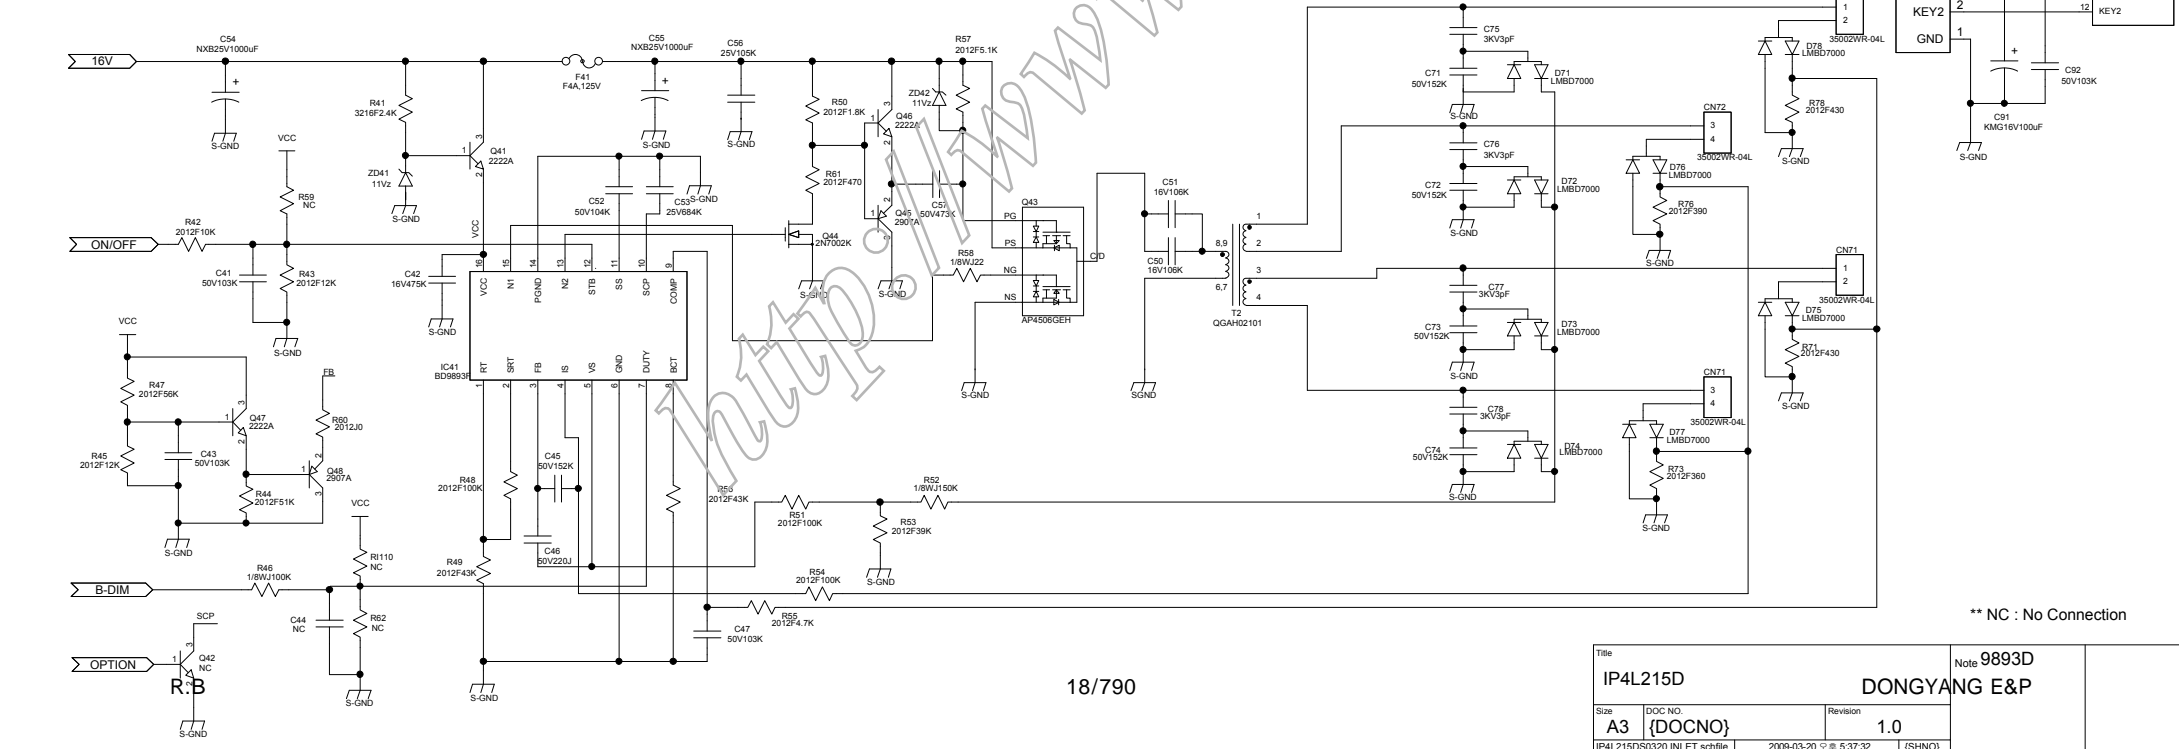

LAVENDER 21.5"

HOT
COLD

** NC : No Connection

Title		IP4L215D		Note 9893D	
Size		A3 {DOCNO}		DONGYANG E&P	
Revision		1.0		2009-03-20 5:37:32	
IP4L215DS032D INLET.schfile				(SHNO)	