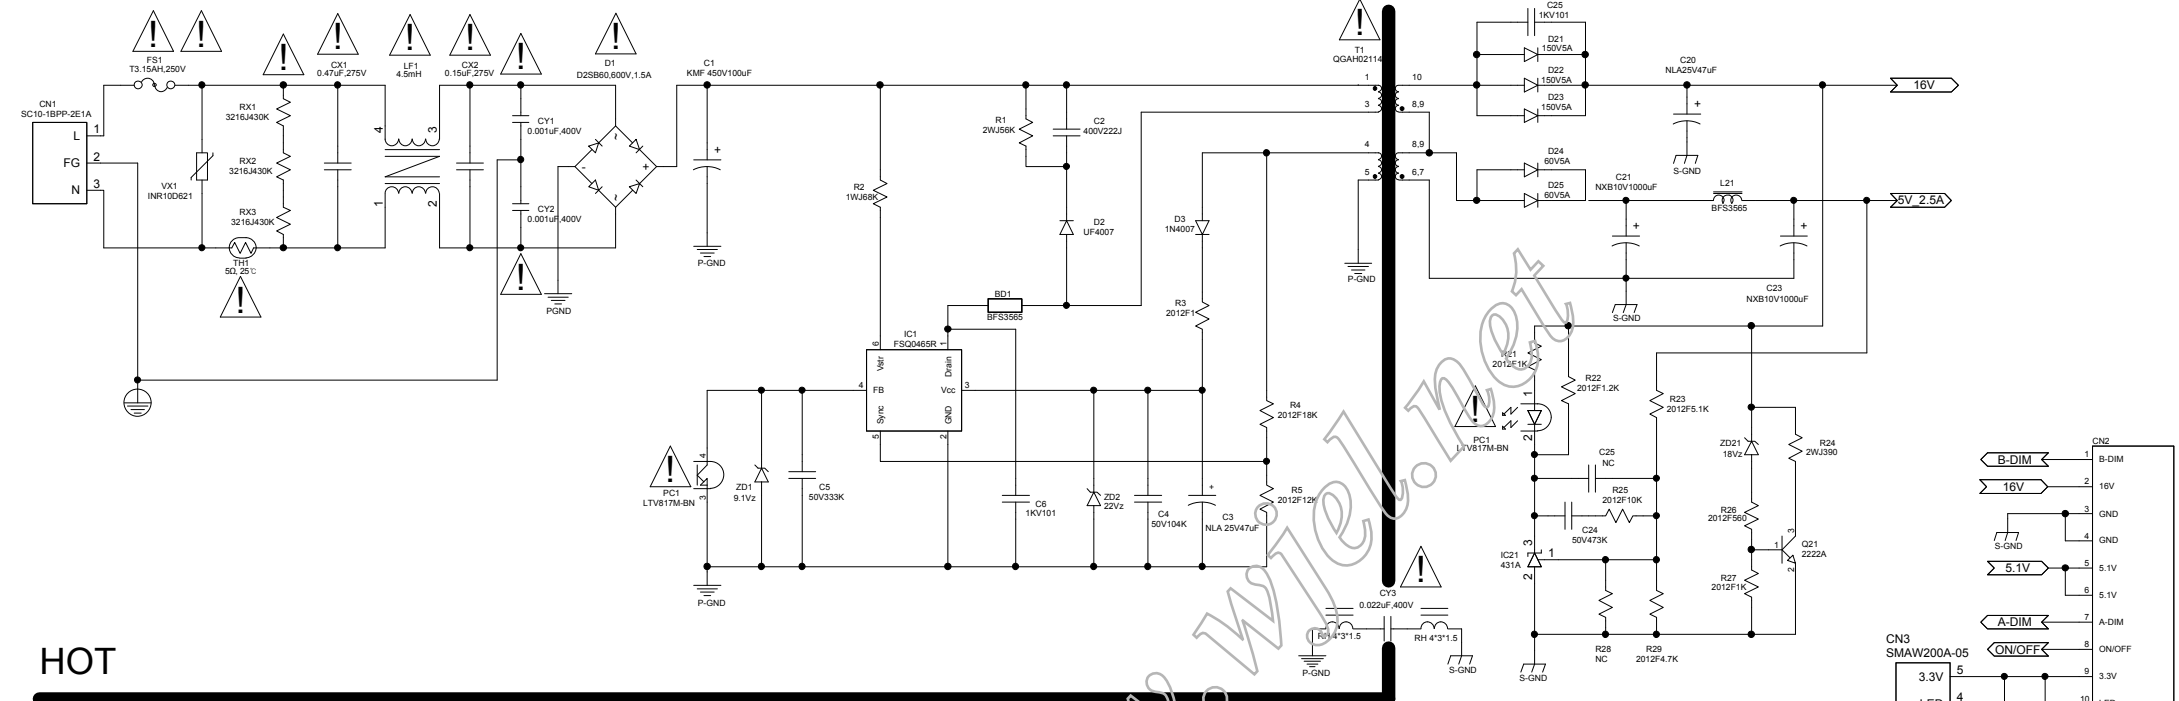

LAVENDER 21.5"

HOT
COLD

** NC : No Connection

Title		IP4L215D		Note 9893D	
Size		A3 {DOCNO}		DONGYANG E&P	
Revision		1.0		2009-03-20 5:37:32	
IP4L215DS032D INLET.schfile				(SHNO)	