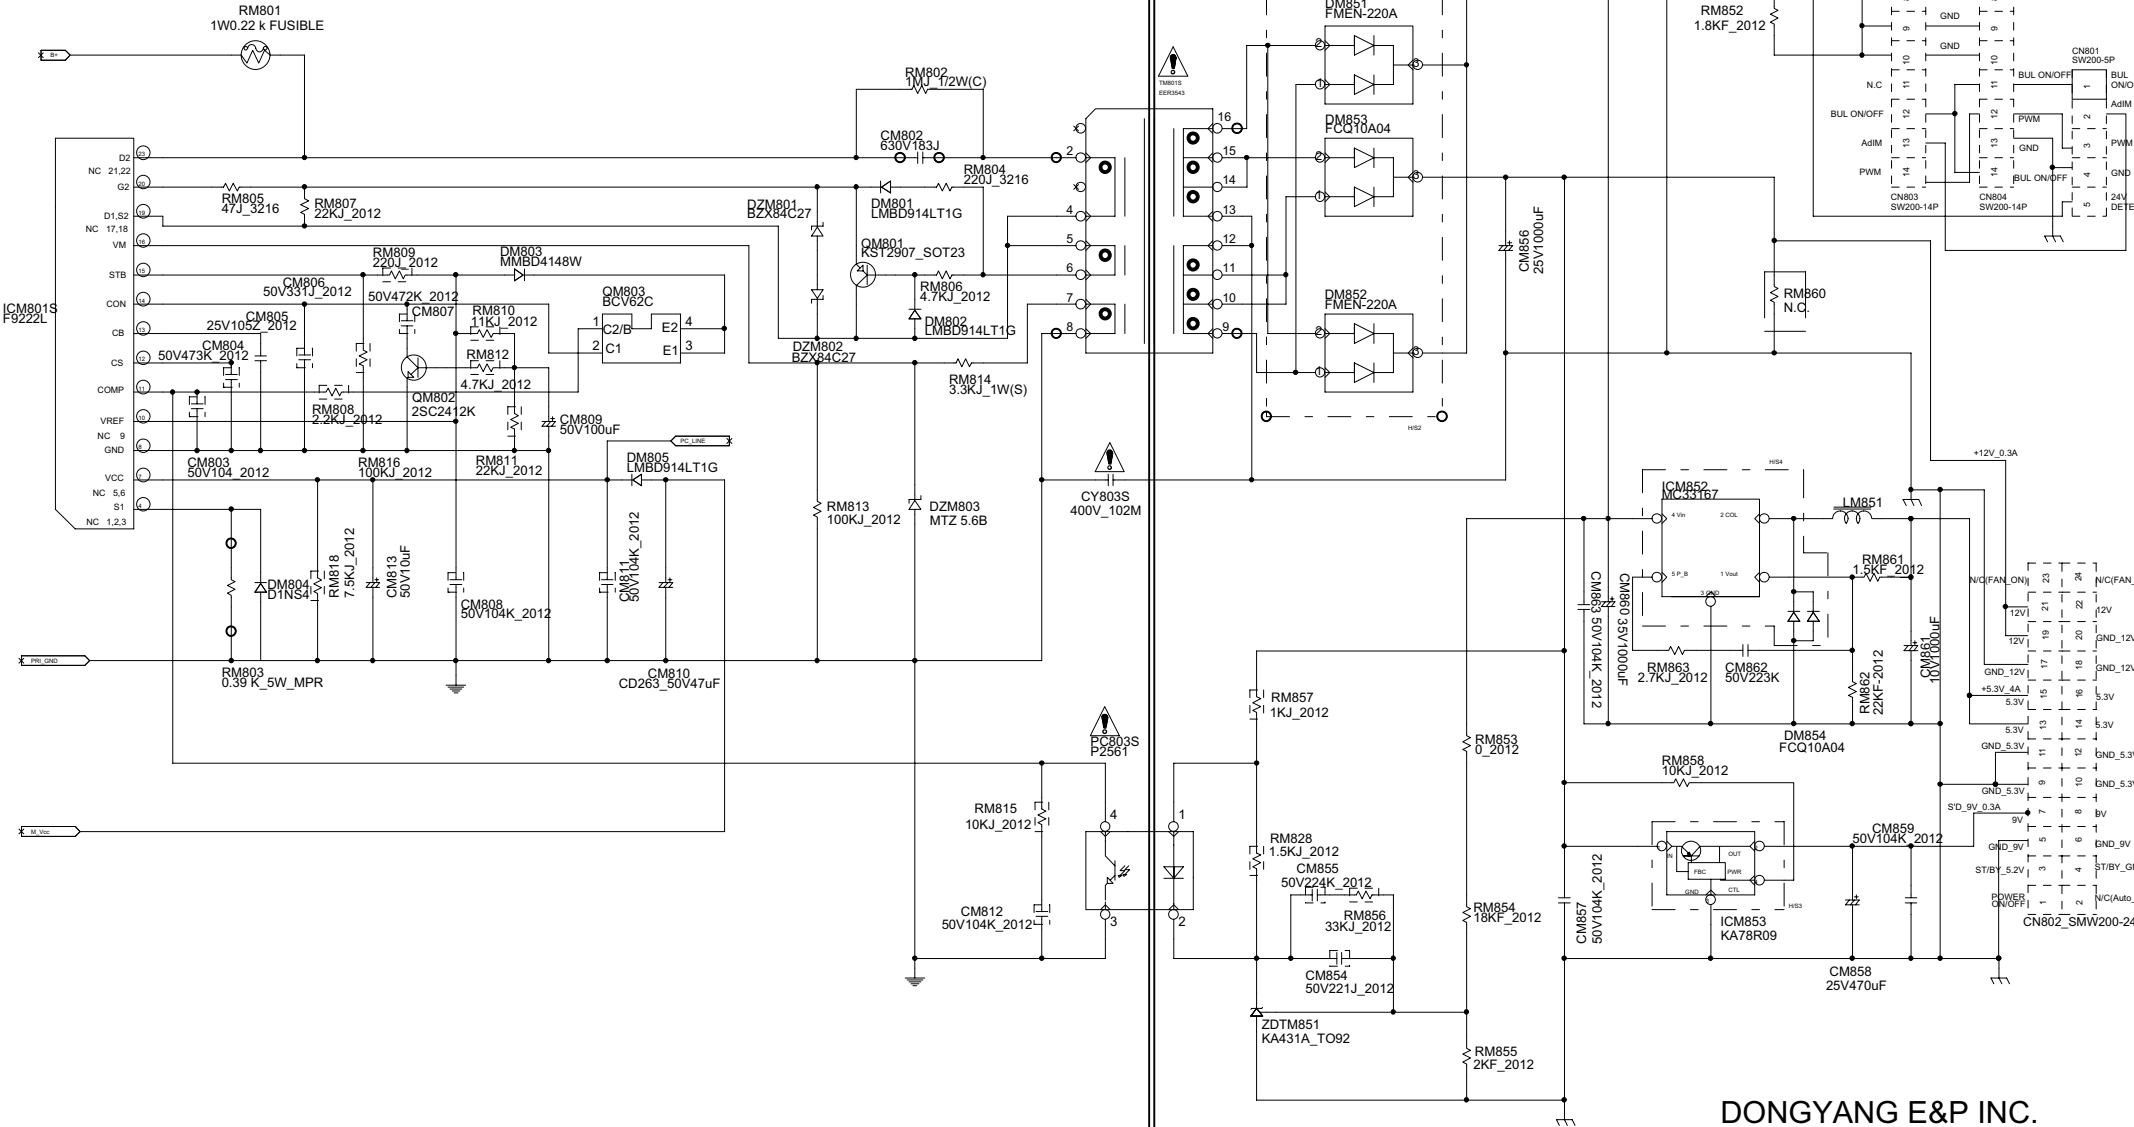

SMA23-P SMPS (MULTI)

HOT COLD

DONGYANG E&P INC.

TRG	TITLE	TITLE	TITLE	TITLE
Size	No.	Rev.		
TITLE	TITLE	TITLE	TITLE	TITLE
FILE	TITLE	DATE	TITLE	TITLE OF TITLE