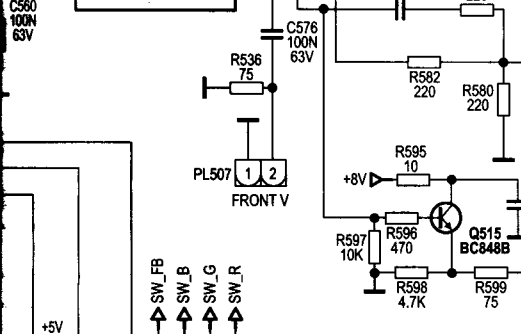

www.sewis-elektronik.com.pl

SOUND BOARD AND AV SWITCHING BOARD

11DS28_DVD