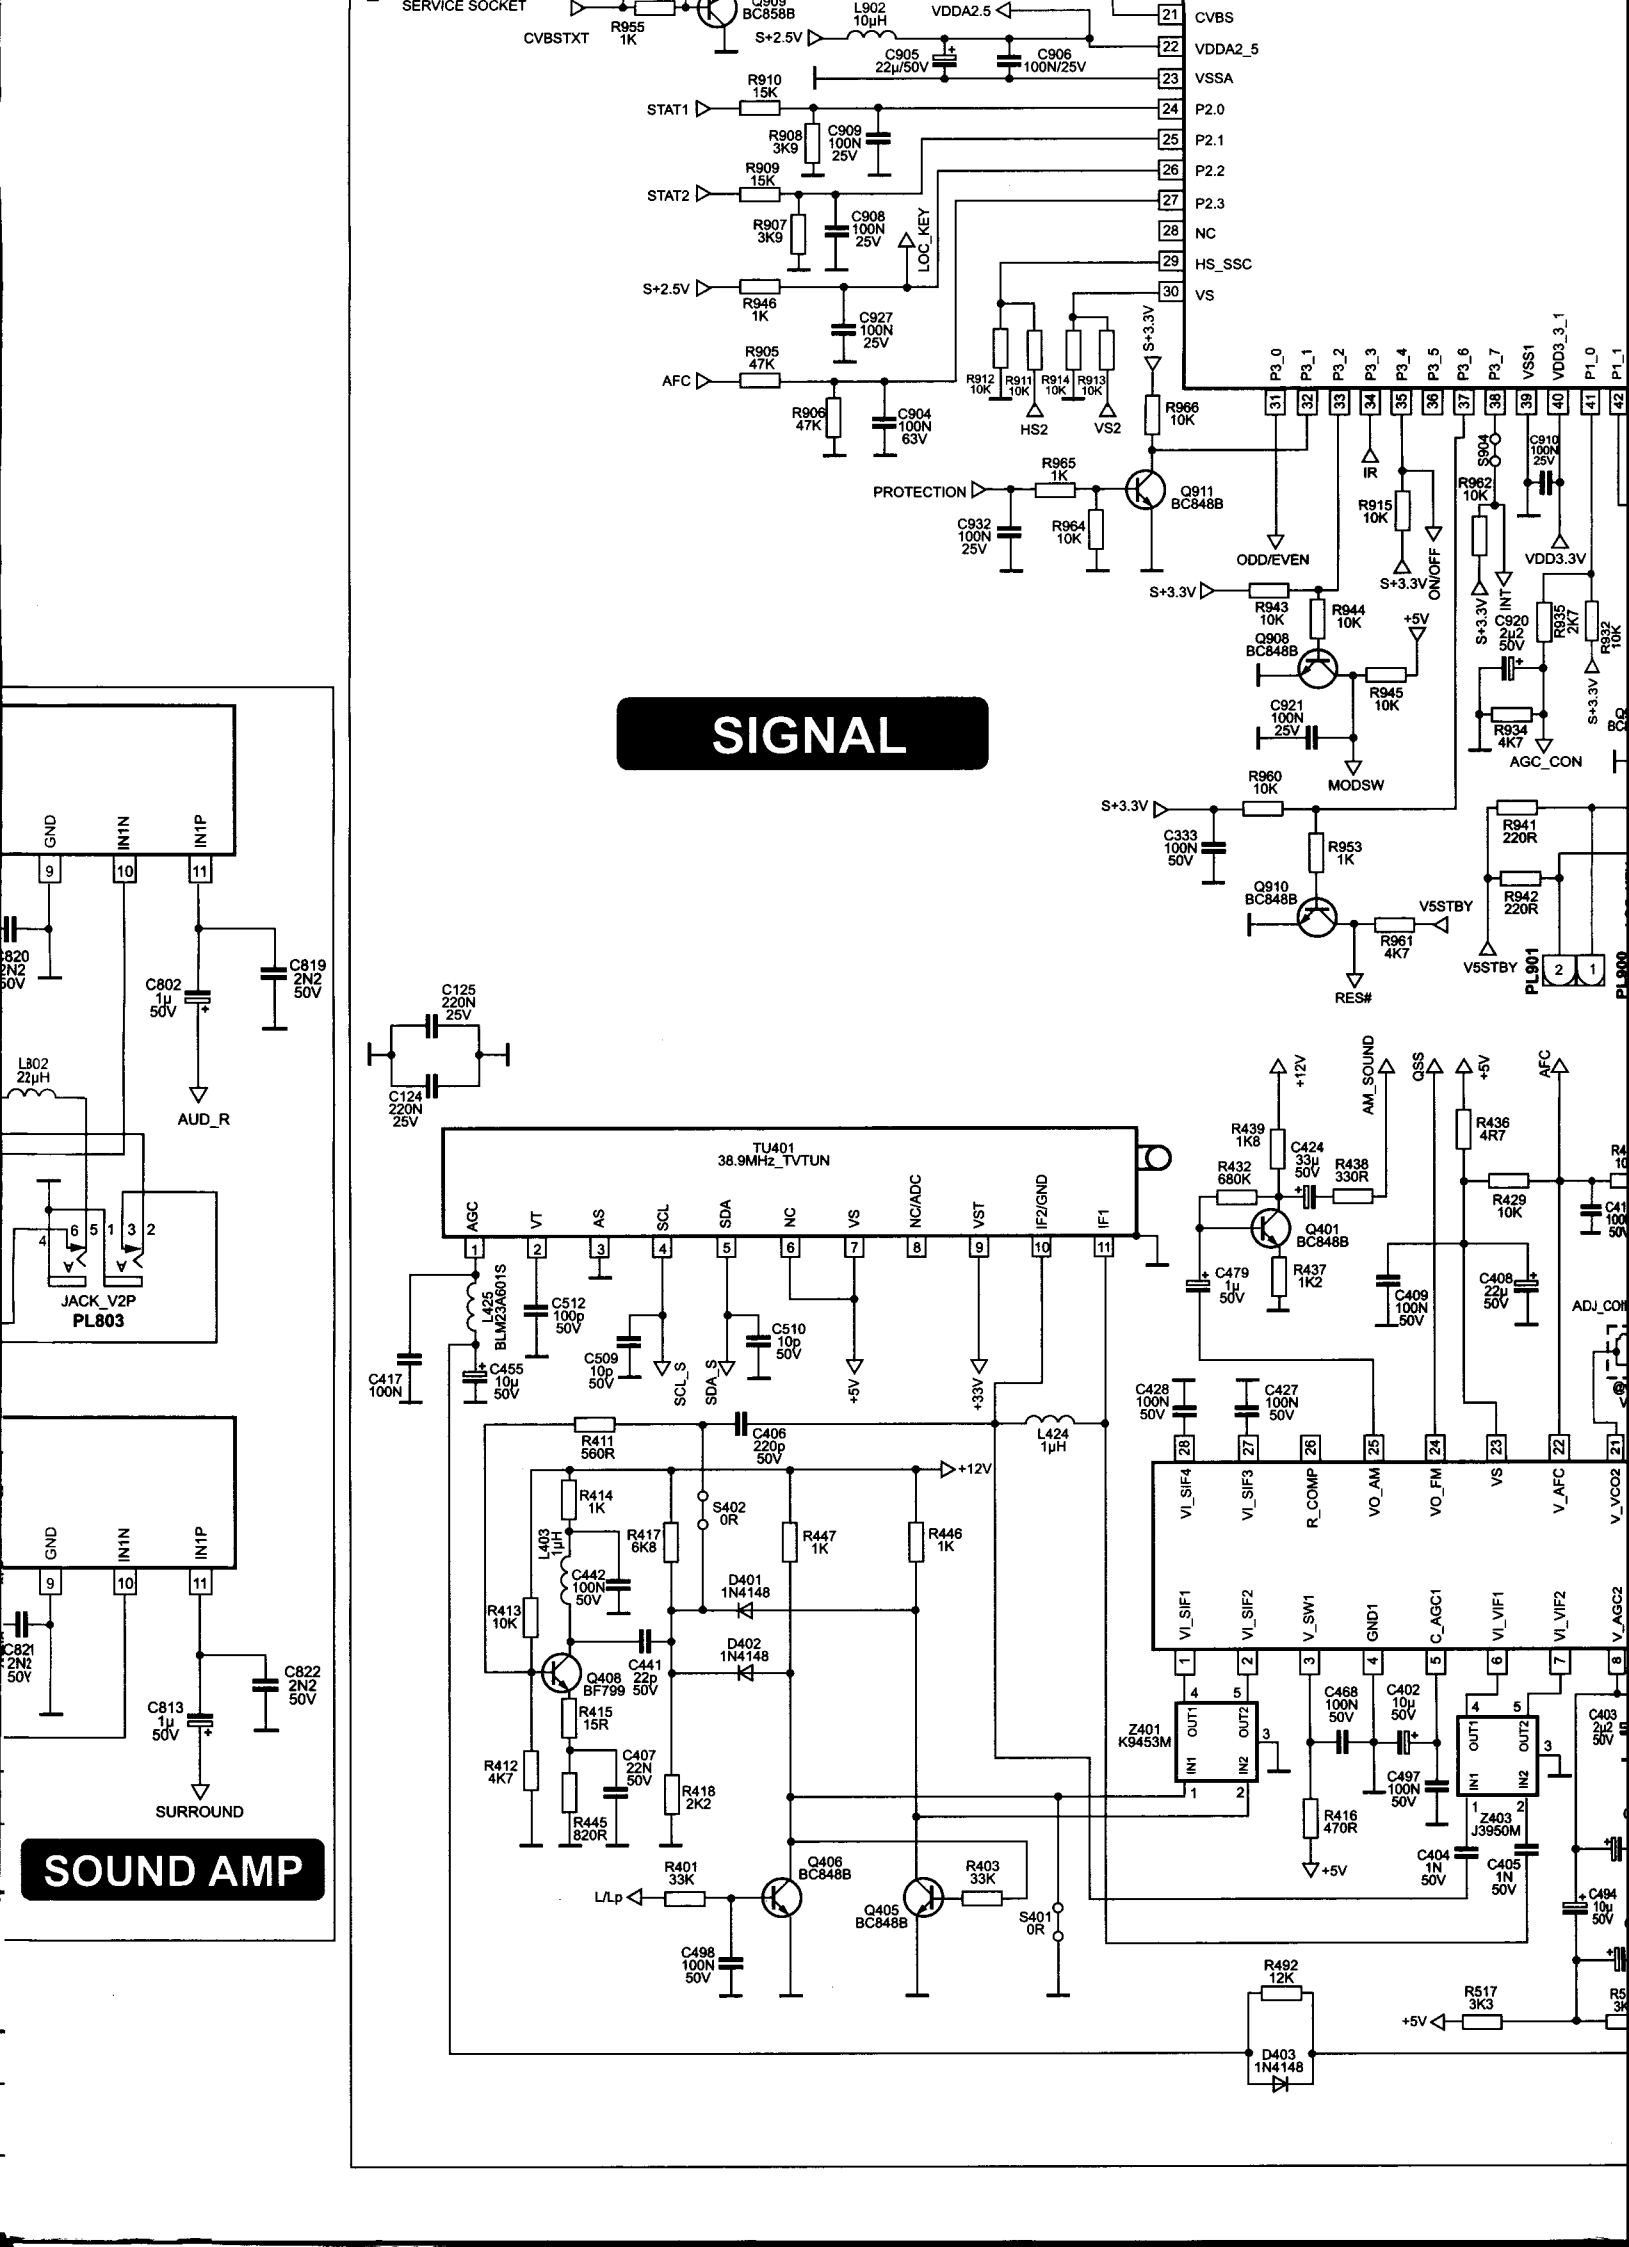

PL203

PL202

VC Vestel chassis 11AK41 (strona 1/2)

DW_SE8/2006

BLOCK DIAGRAM

I2C BUS ADDRESSES

Component	Address
Terrestrial Tuner	C0
TEA6415	06
MSP34XX	80
DPL3519	84
VPC3215	8E
CIP3250	DC
SDA9400	BC
DDP3310B	BA
SDA9488	D6