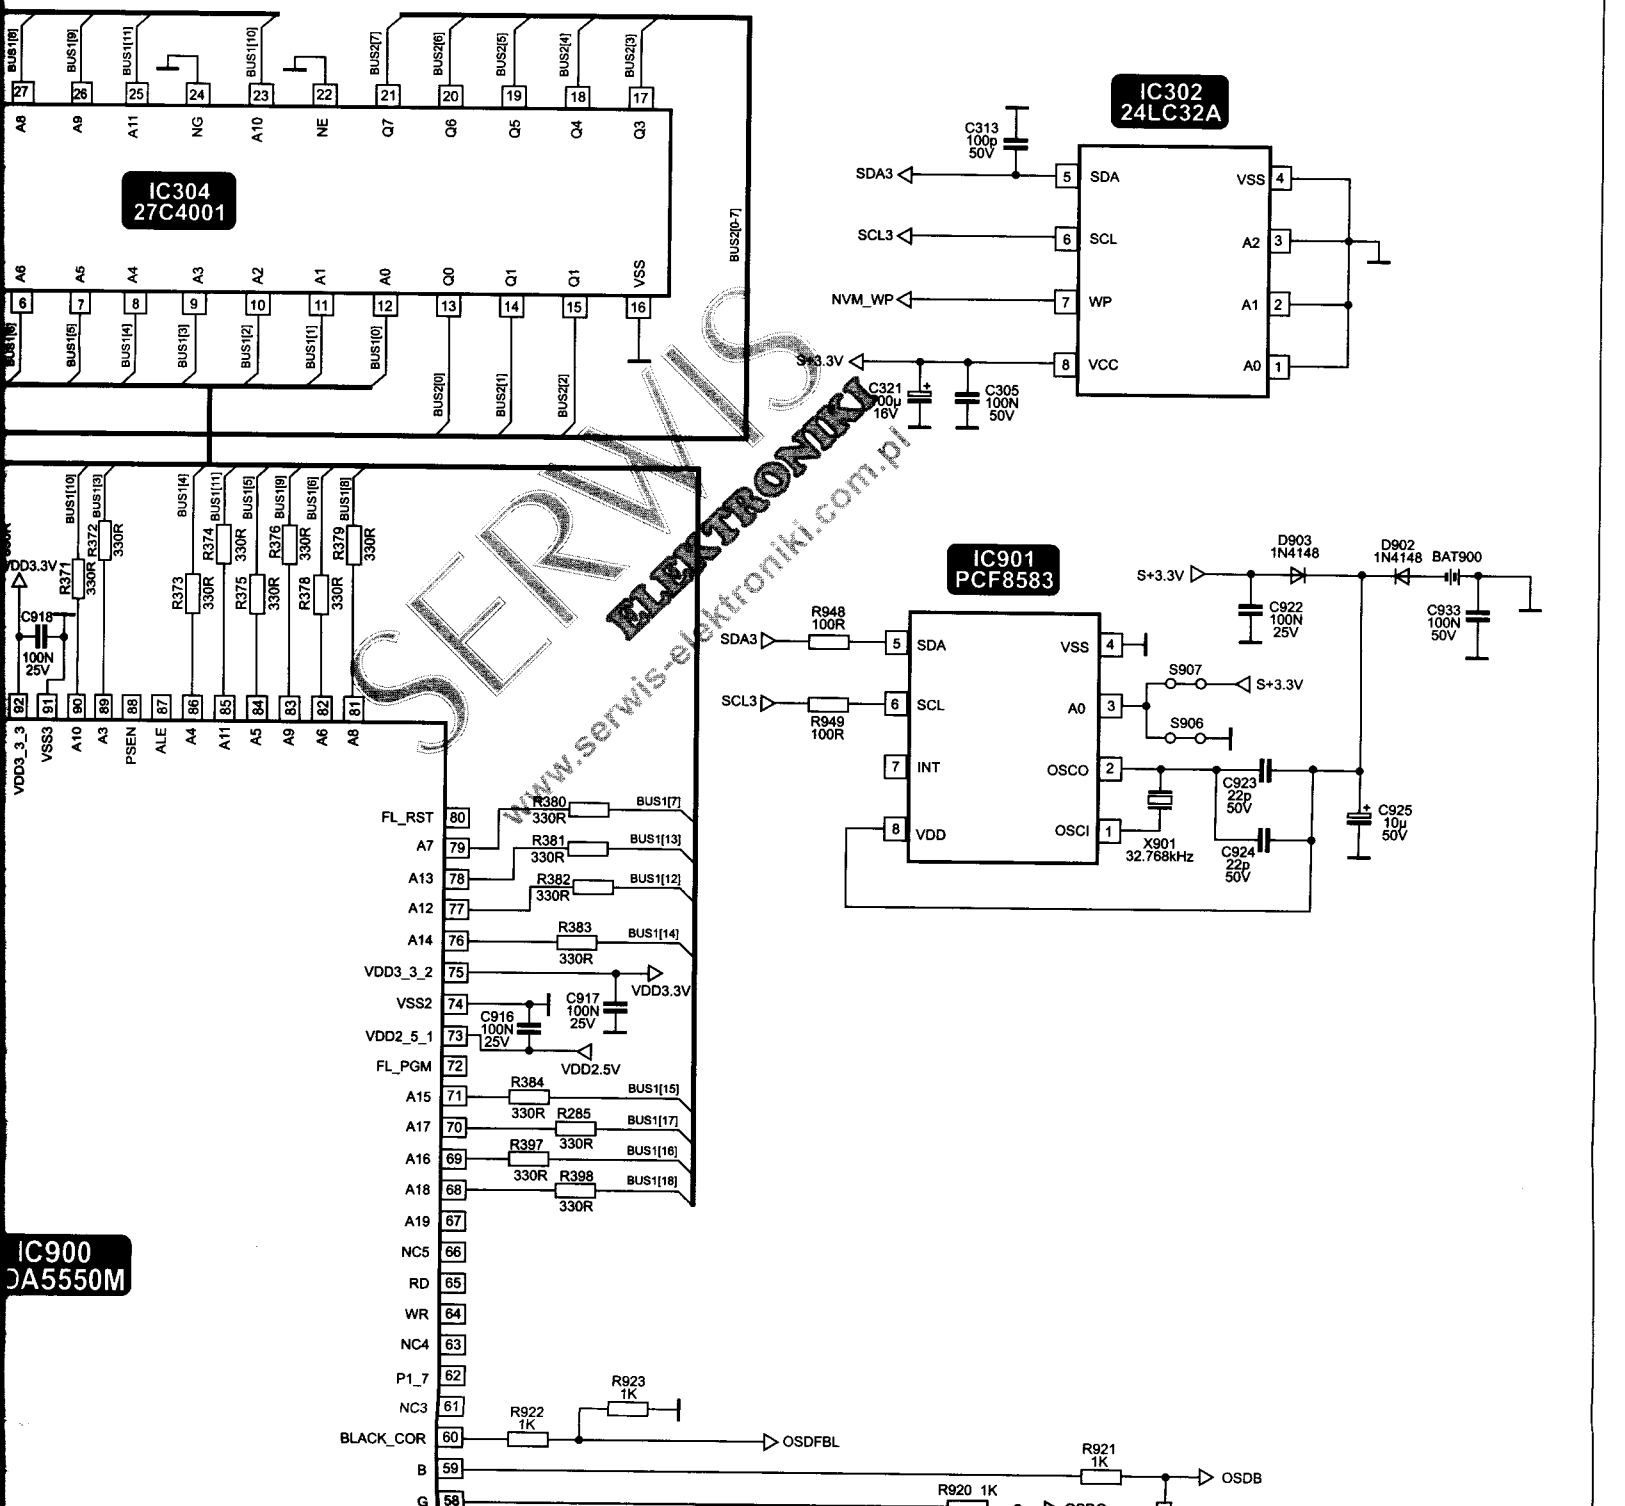

PL203

PL202

VC Vestel chassis 11AK41 (strona 1/2)

DW_SE8/2006

BLOCK DIAGRAM

I2C BUS ADDRESSES

Component	Address
Terrestrial Tuner	C0
TEA6415	06
MSP34XX	80
DPL3519	84
VPC3215	8E
CIP3250	DC
SDA9400	BC
DDP3310B	BA
SDA9488	D6