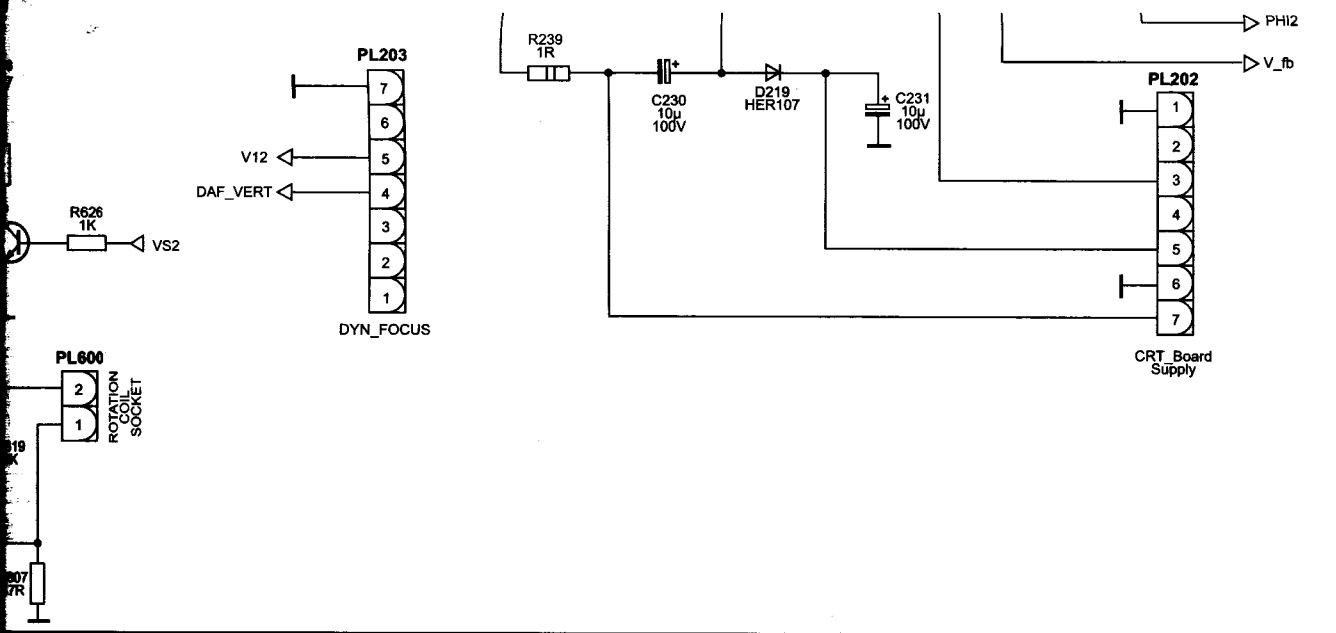

PL203

PL202

VC Vestel chassis 11AK41 (strona 1/2)

DW_SE8/2006

BLOCK DIAGRAM

I2C BUS ADDRESSES

Component	Address
Terrestrial Tuner	C0
TEA6415	06
MSP34XX	80
DPL3519	84
VPC3215	8E
CIP3250	DC
SDA9400	BC
DDP3310B	BA
SDA9488	D6