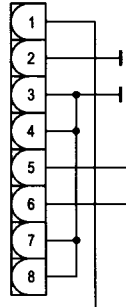

CRT MODULE

PL510

SW_R

+12V

SW_G

SW_B

SW_FB

PL905

+3.3V