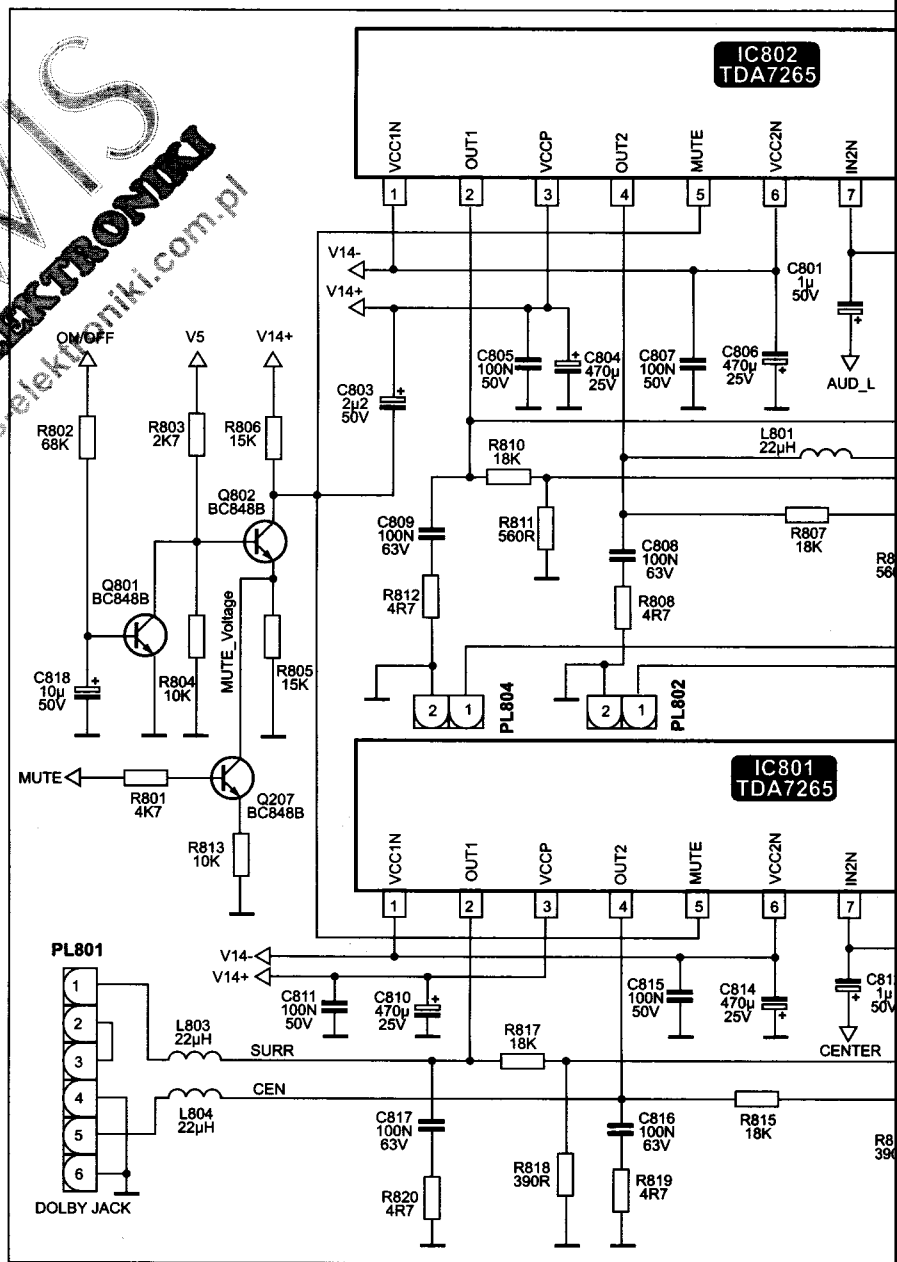

PL203

PL202

VC Vestel chassis 11AK41 (strona 1/2)

DW_SE8/2006

BLOCK DIAGRAM

I2C BUS ADDRESSES

Component	Address
Terrestrial Tuner	C0
TEA6415	06
MSP34XX	80
DPL3519	84
VPC3215	8E
CIP3250	DC
SDA9400	BC
DDP3310B	BA
SDA9488	D6