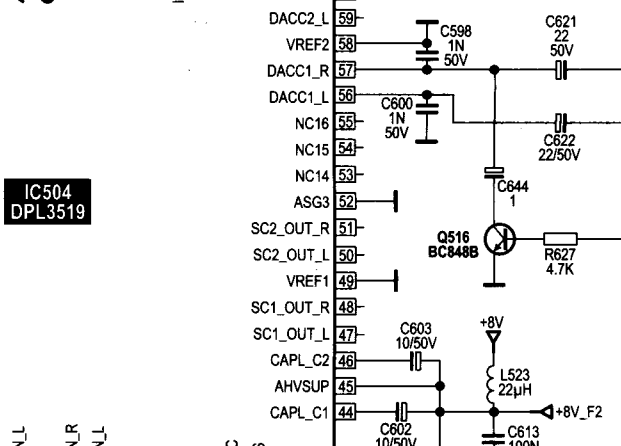

www.sewis-elektronik.com.pl

SOUND BOARD AND AV SWITCHING BOARD

11DS28_DVD