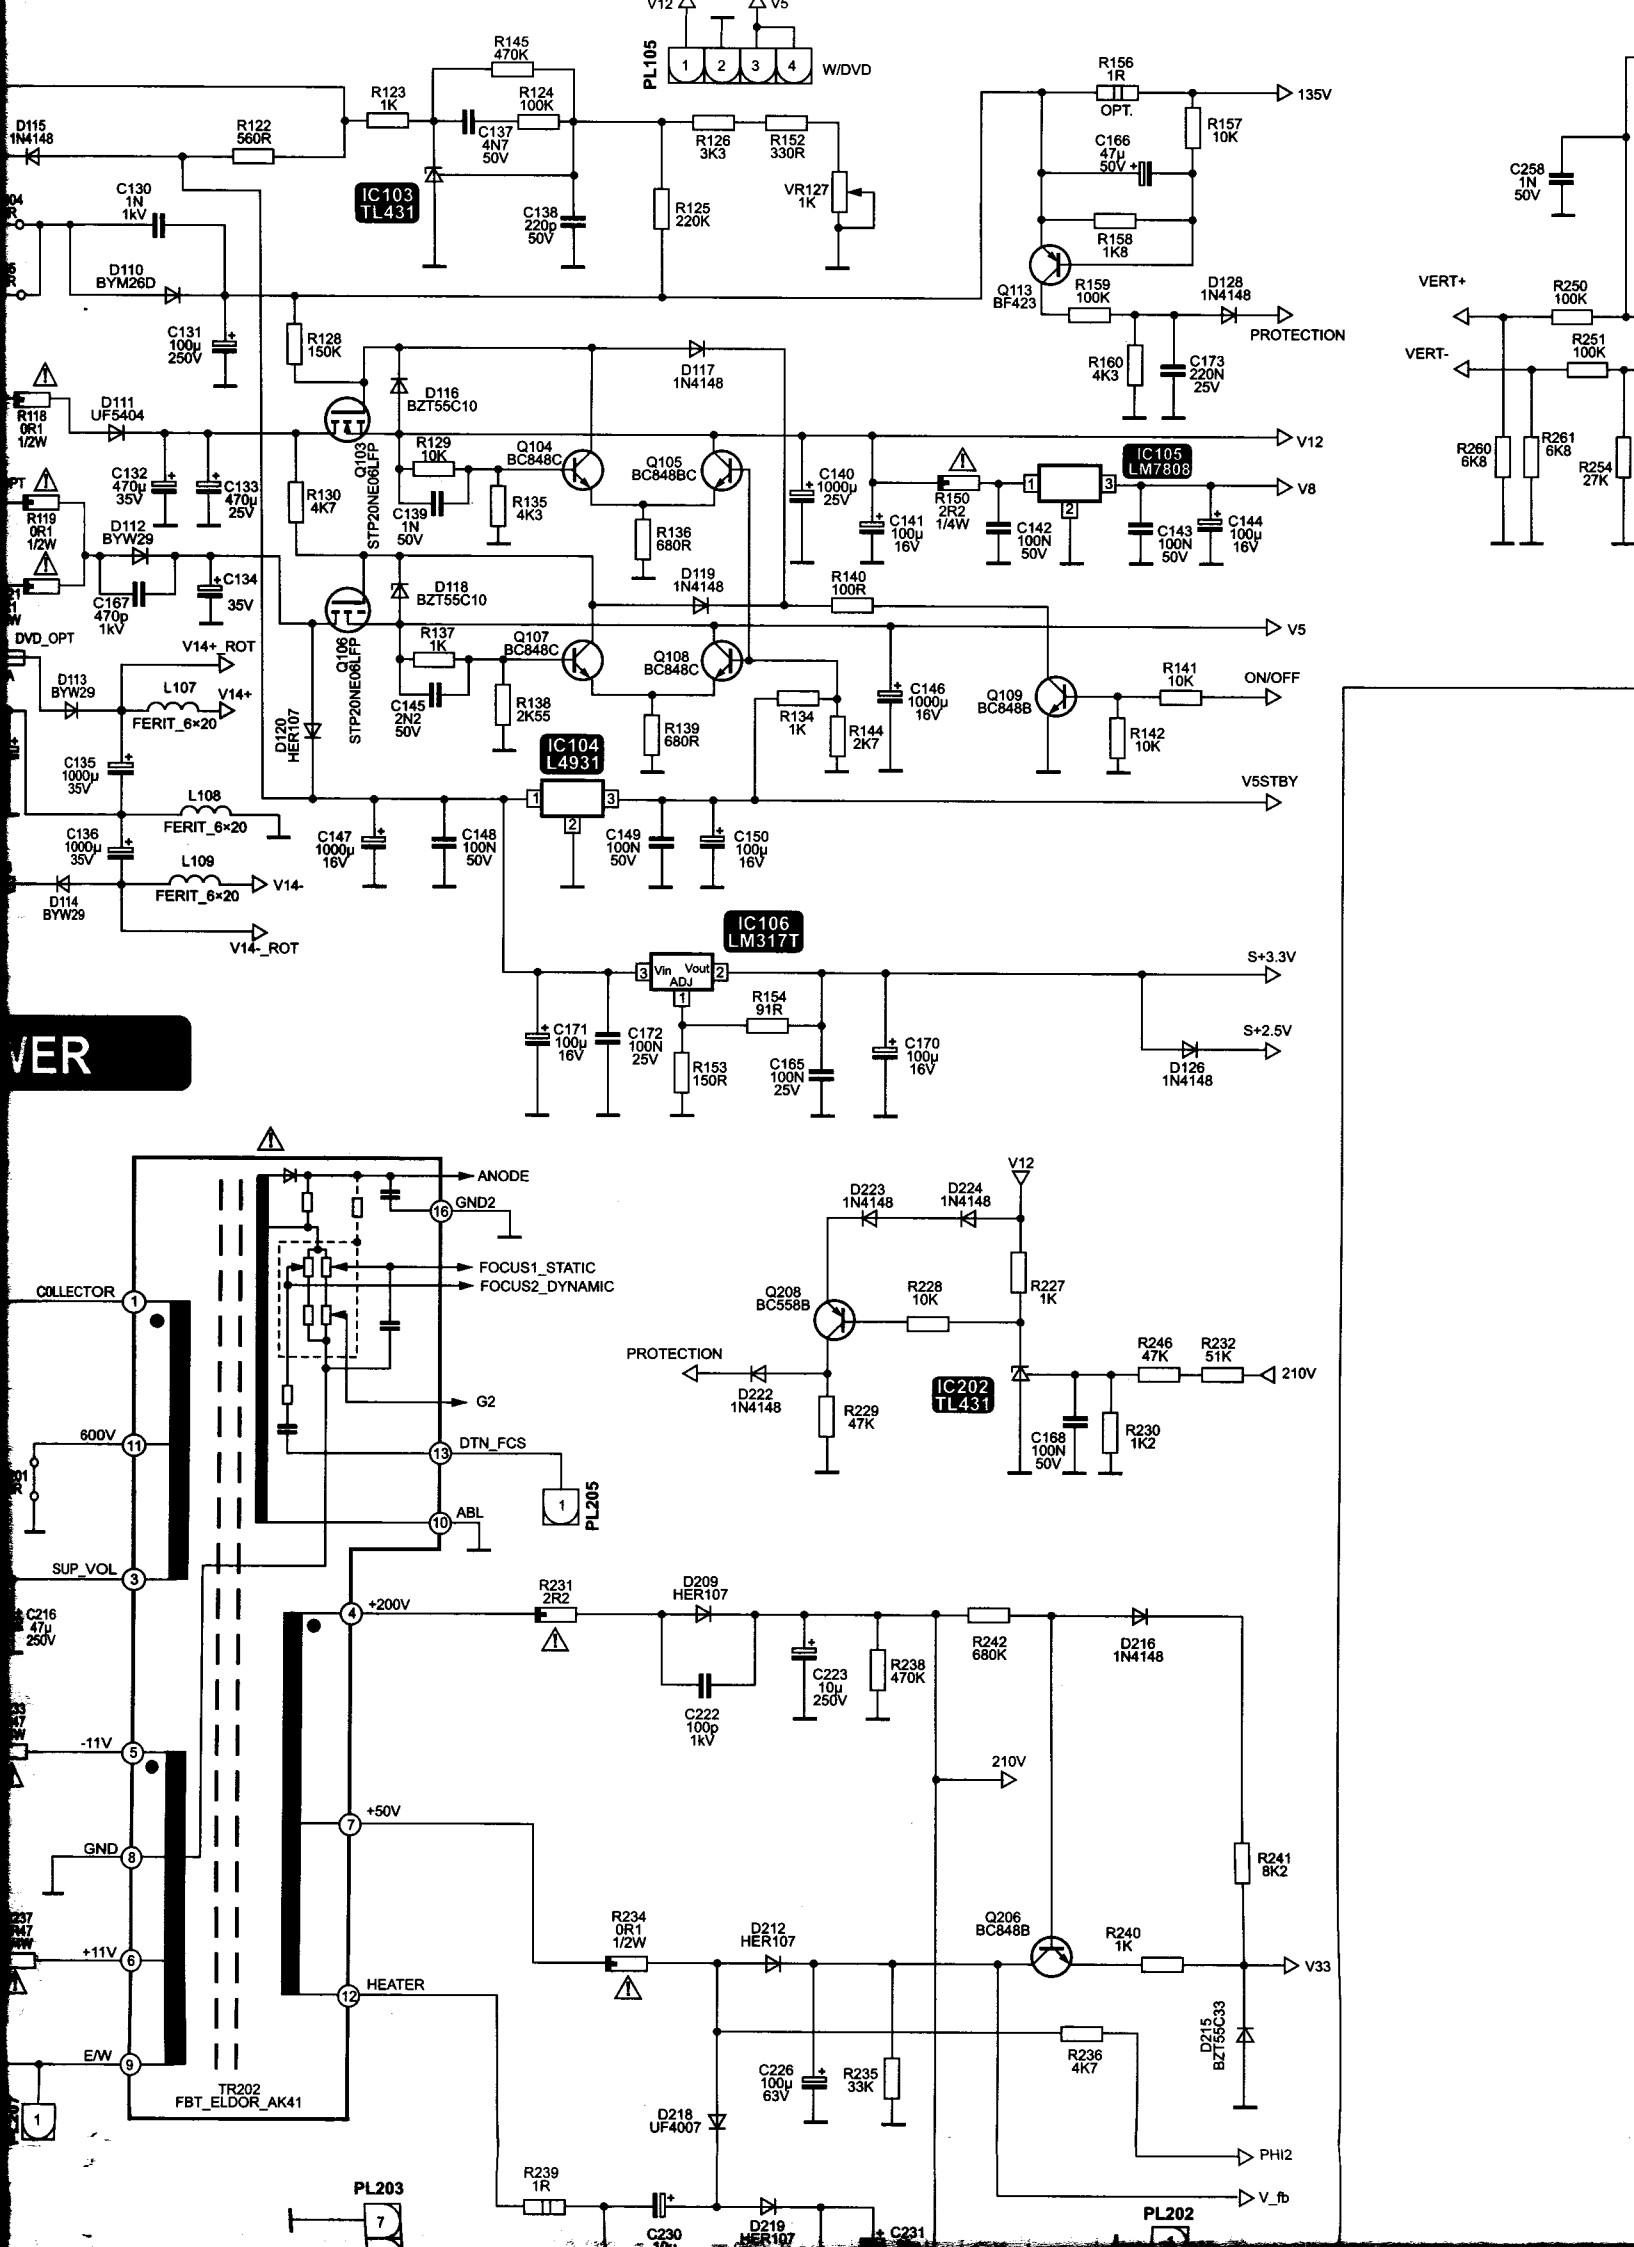

POWER

PL105 W/DVD

VERT+
VERT-

V12
V8
V5
V5STBY

S+3.3V
S+2.5V

PROTECTION

PL203

PL202