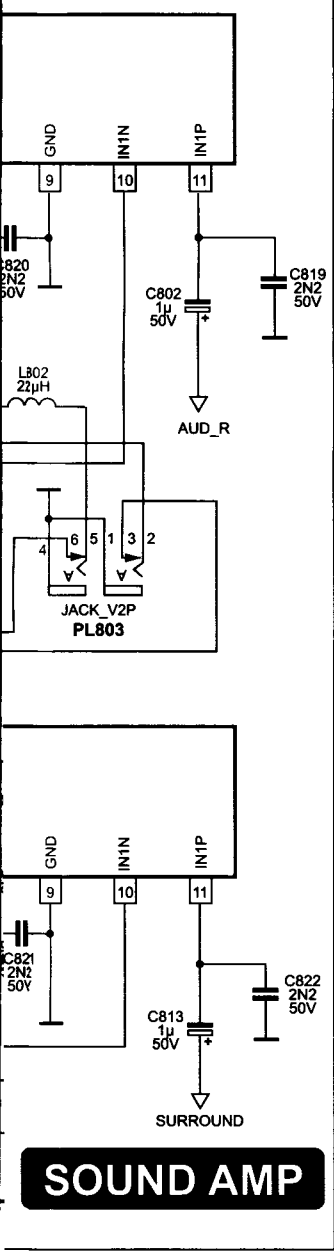

SIGNAL

SOUND AMP