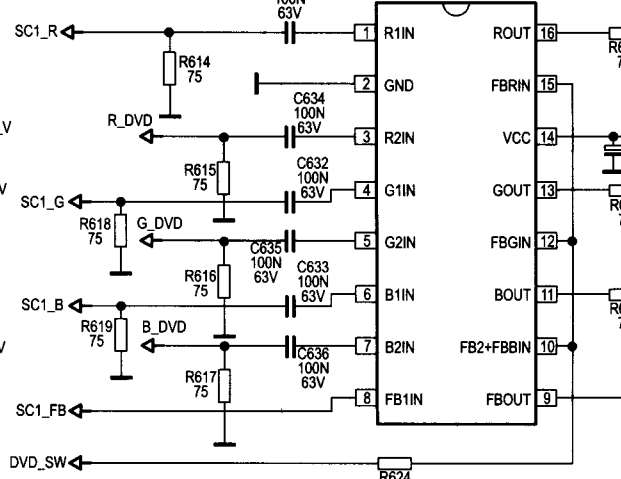

www.sewis-elektronik.com.pl

SOUND BOARD AND AV SWITCHING BOARD

11DS28_DVD