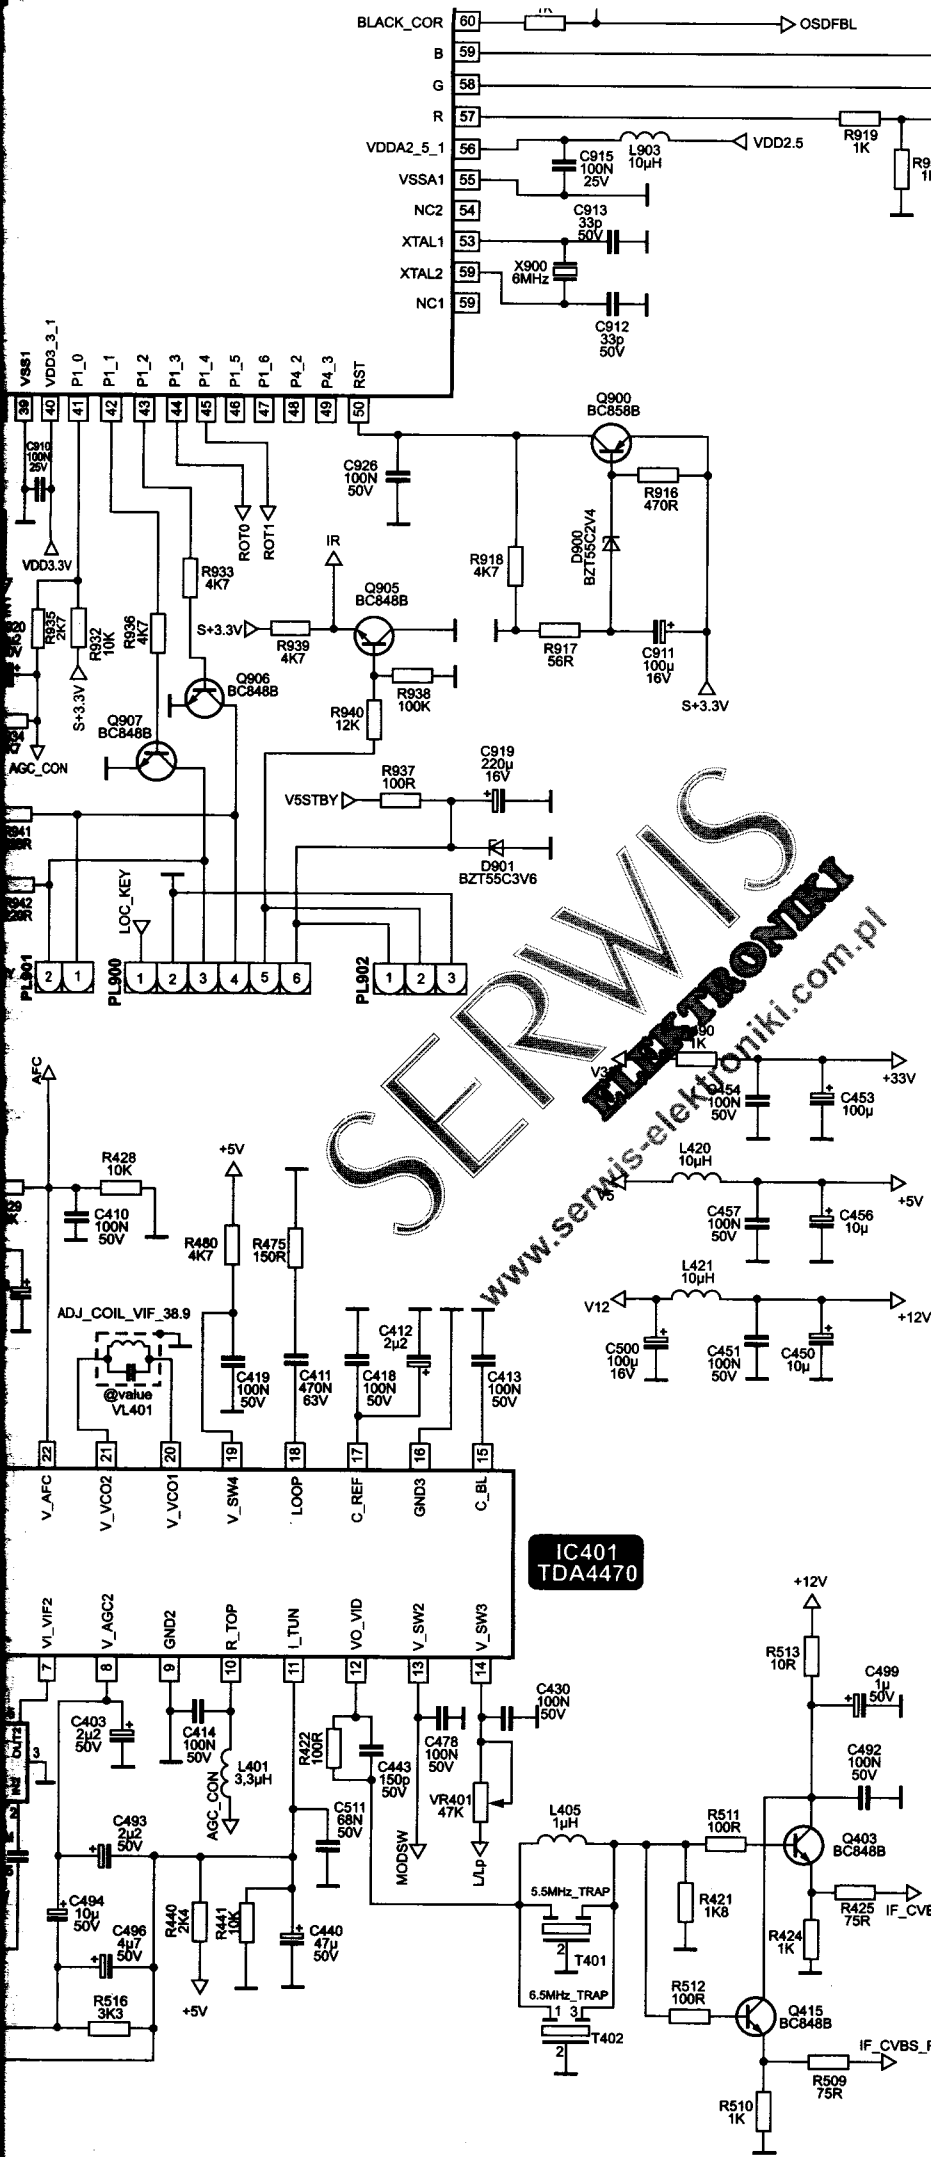

PIP_MODULE

FB_MODULE

DS_MODULE

SERWIS
ELEKTRONIKI
www.serwis-elektroniki.com.pl

**IC401
TDA4470**