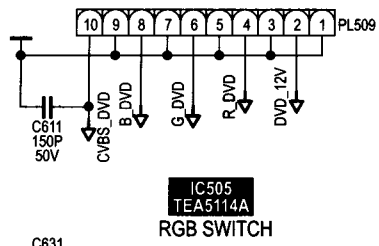

www.sewis-elektronik.com.pl

SOUND BOARD AND AV SWITCHING BOARD

11DS28_DVD