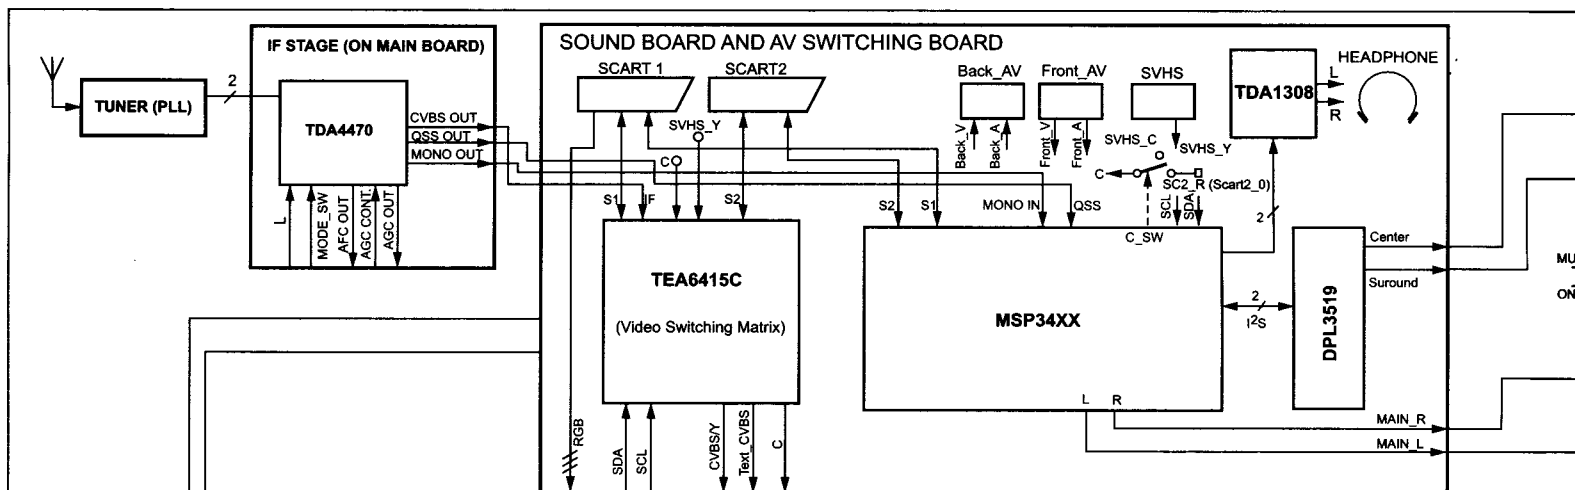

PL203

PL202

VC Vestel chassis 11AK41 (strona 1/2)

DW_SE8/2006

BLOCK DIAGRAM

I2C BUS ADDRESSES

Component	Address
Terrestrial Tuner	C0
TEA6415	06
MSP34XX	80
DPL3519	84
VPC3215	8E
CIP3250	DC
SDA9400	BC
DDP3310B	BA
SDA9488	D6