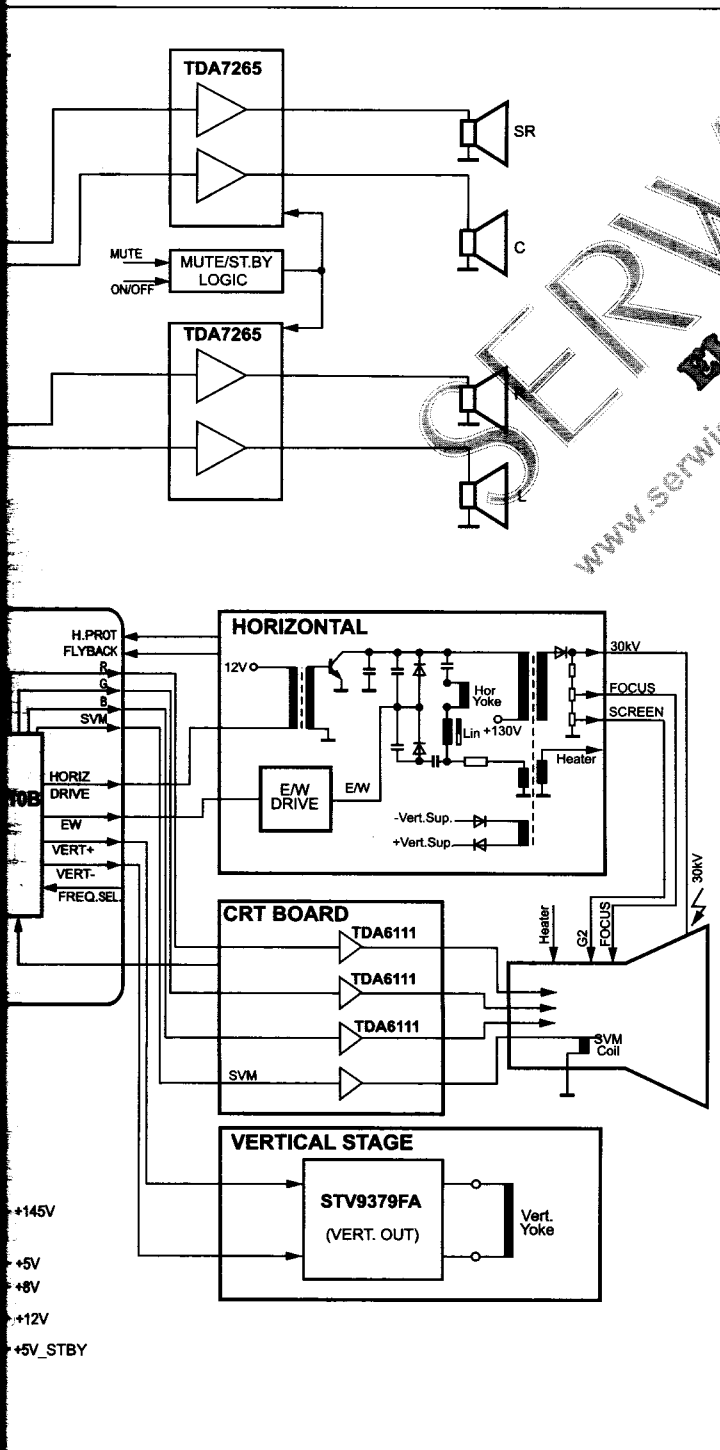

PL203

PL202

VC Vestel chassis 11AK41 (strona 1/2)

DW_SE8/2006

BLOCK DIAGRAM

I2C BUS ADDRESSES

Component	Address
Terrestrial Tuner	C0
TEA6415	06
MSP34XX	80
DPL3519	84
VPC3215	8E
CIP3250	DC
SDA9400	BC
DDP3310B	BA
SDA9488	D6