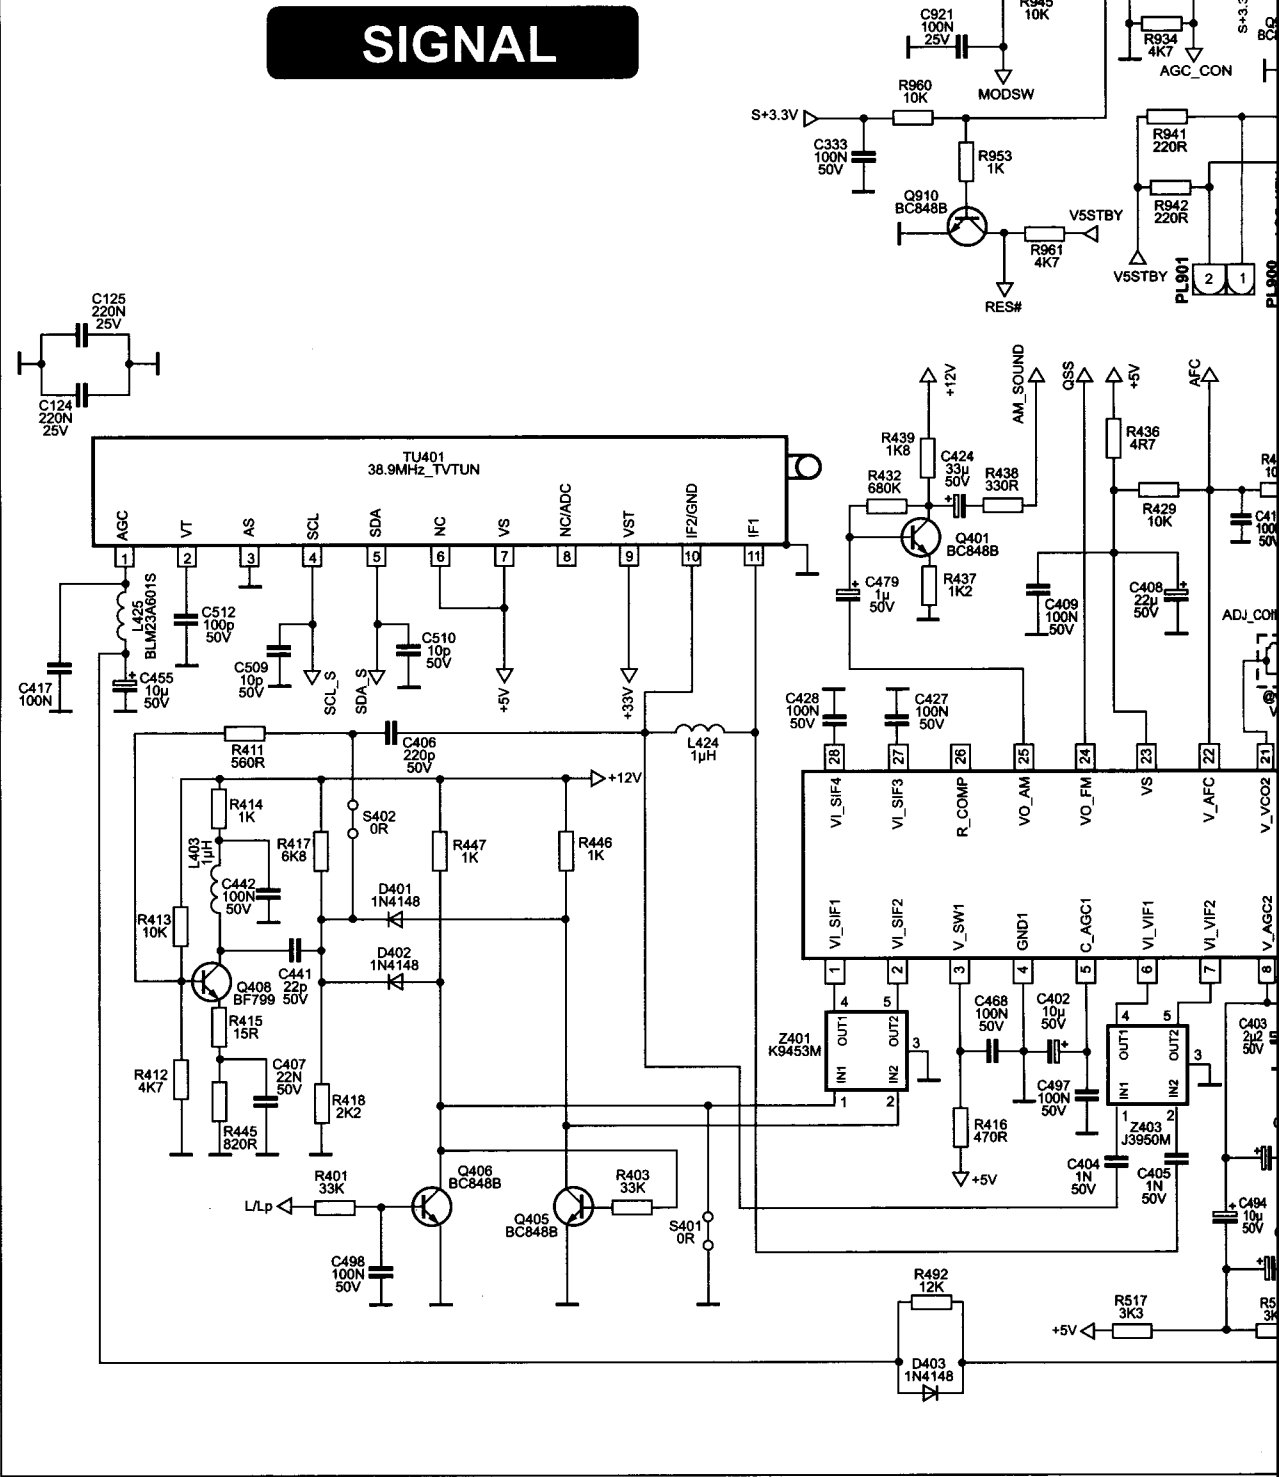

SIGNAL

SOUND AMP