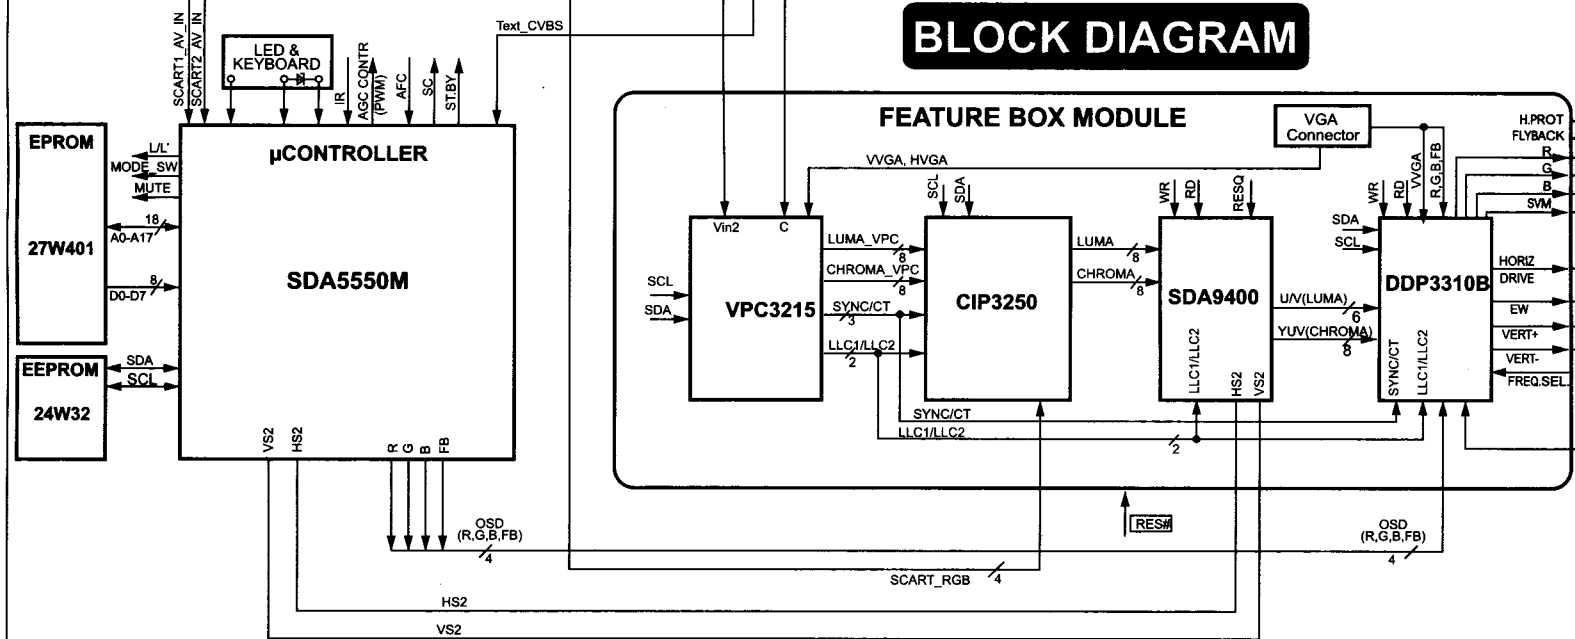

PL203

PL202

VC Vestel chassis 11AK41 (strona 1/2)

DW_SE8/2006

BLOCK DIAGRAM

I2C BUS ADDRESSES

Component	Address
Terrestrial Tuner	C0
TEA6415	06
MSP34XX	80
DPL3519	84
VPC3215	8E
CIP3250	DC
SDA9400	BC
DDP3310B	BA
SDA9488	D6