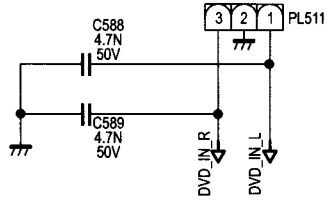

www.sewis-elektronik.com.pl

SOUND BOARD AND AV SWITCHING BOARD

11DS28_DVD