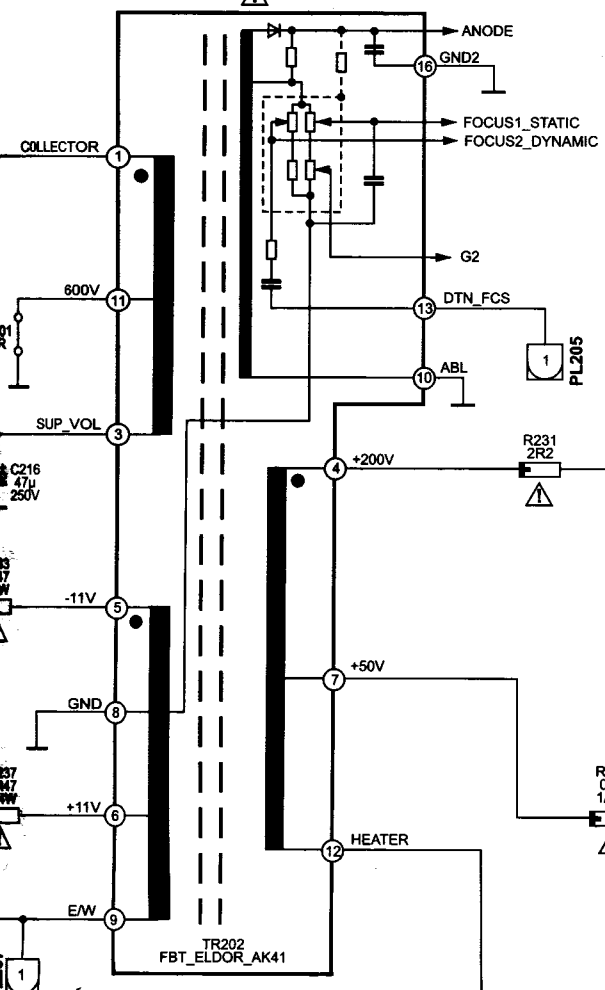

POWER

SERWIS
ELEKTRONIKI
www.serwis-elektroniki.com.pl

POWER

PL105 W/DVD

VERT+
VERT-

V12
V8
V5
V5STBY

S+3.3V
S+2.5V

PROTECTION

PL203

PL202

VC Vestel chassis 11AK41 (strona 1/2)

DW_SE8/2006

BLOCK DIAGRAM

I2C BUS ADDRESSES

Component	Address
Terrestrial Tuner	C0
TEA6415	06
MSP34XX	80
DPL3519	84
VPC3215	8E
CIP3250	DC
SDA9400	BC
DDP3310B	BA
SDA9488	D6