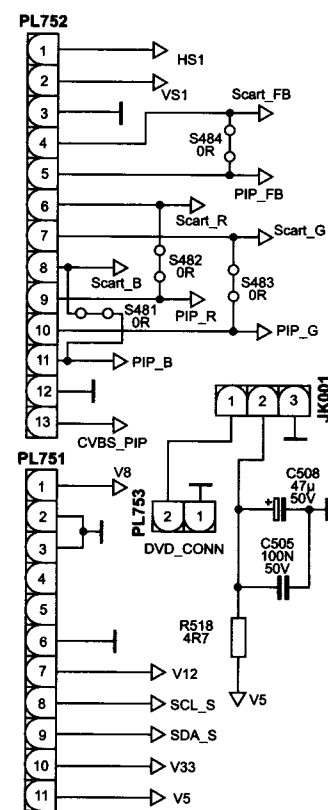

PIP_MODULE