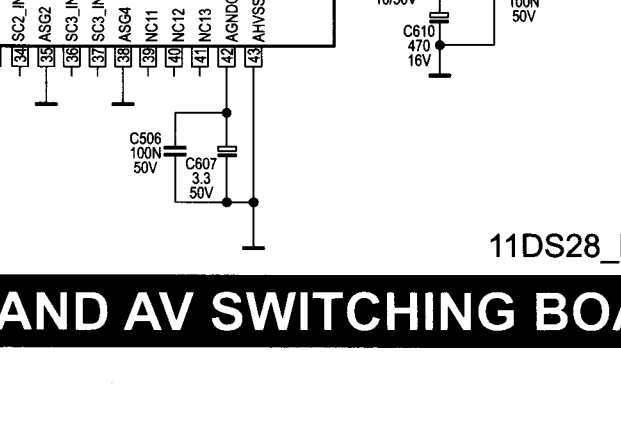

www.sewis-elektronik.com.pl

SOUND BOARD AND AV SWITCHING BOARD

11DS28_DVD