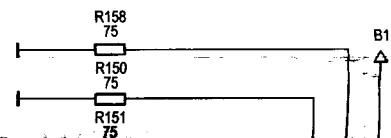

CRT MODULE

PL510

SW_R

+12V

SW_G

SW_B

SW_FB

PL905

+3.3V