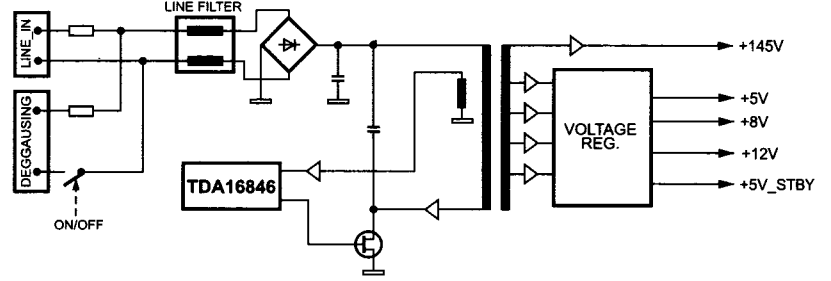

PL203

PL202

VC Vestel chassis 11AK41 (strona 1/2)

DW_SE8/2006

BLOCK DIAGRAM

I2C BUS ADDRESSES

Component	Address
Terrestrial Tuner	C0
TEA6415	06
MSP34XX	80
DPL3519	84
VPC3215	8E
CIP3250	DC
SDA9400	BC
DDP3310B	BA
SDA9488	D6