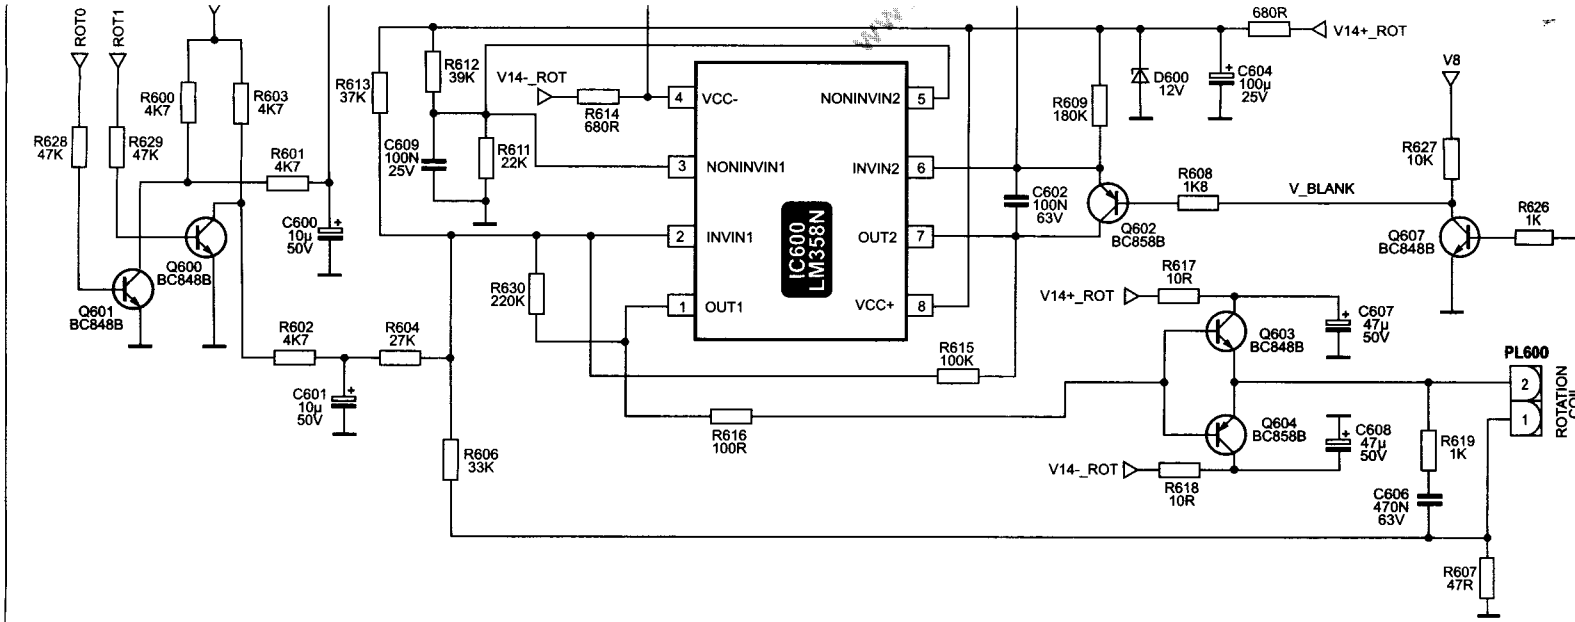

PL203

PL202

VC Vestel chassis 11AK41 (strona 1/2)

DW_SE8/2006

BLOCK DIAGRAM

I2C BUS ADDRESSES

Component	Address
Terrestrial Tuner	C0
TEA6415	06
MSP34XX	80
DPL3519	84
VPC3215	8E
CIP3250	DC
SDA9400	BC
DDP3310B	BA
SDA9488	D6