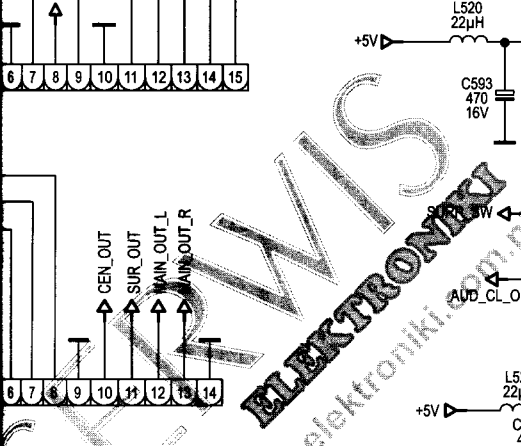

www.sewis-elektronik.com.pl

SOUND BOARD AND AV SWITCHING BOARD

11DS28_DVD