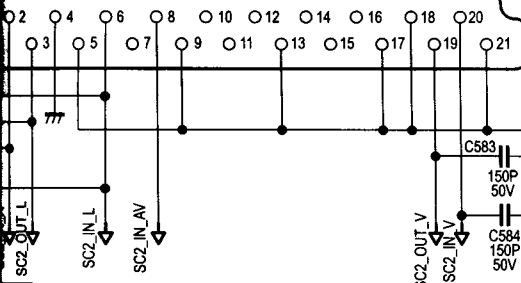

www.sewis-elektronik.com.pl

SOUND BOARD AND AV SWITCHING BOARD

11DS28_DVD