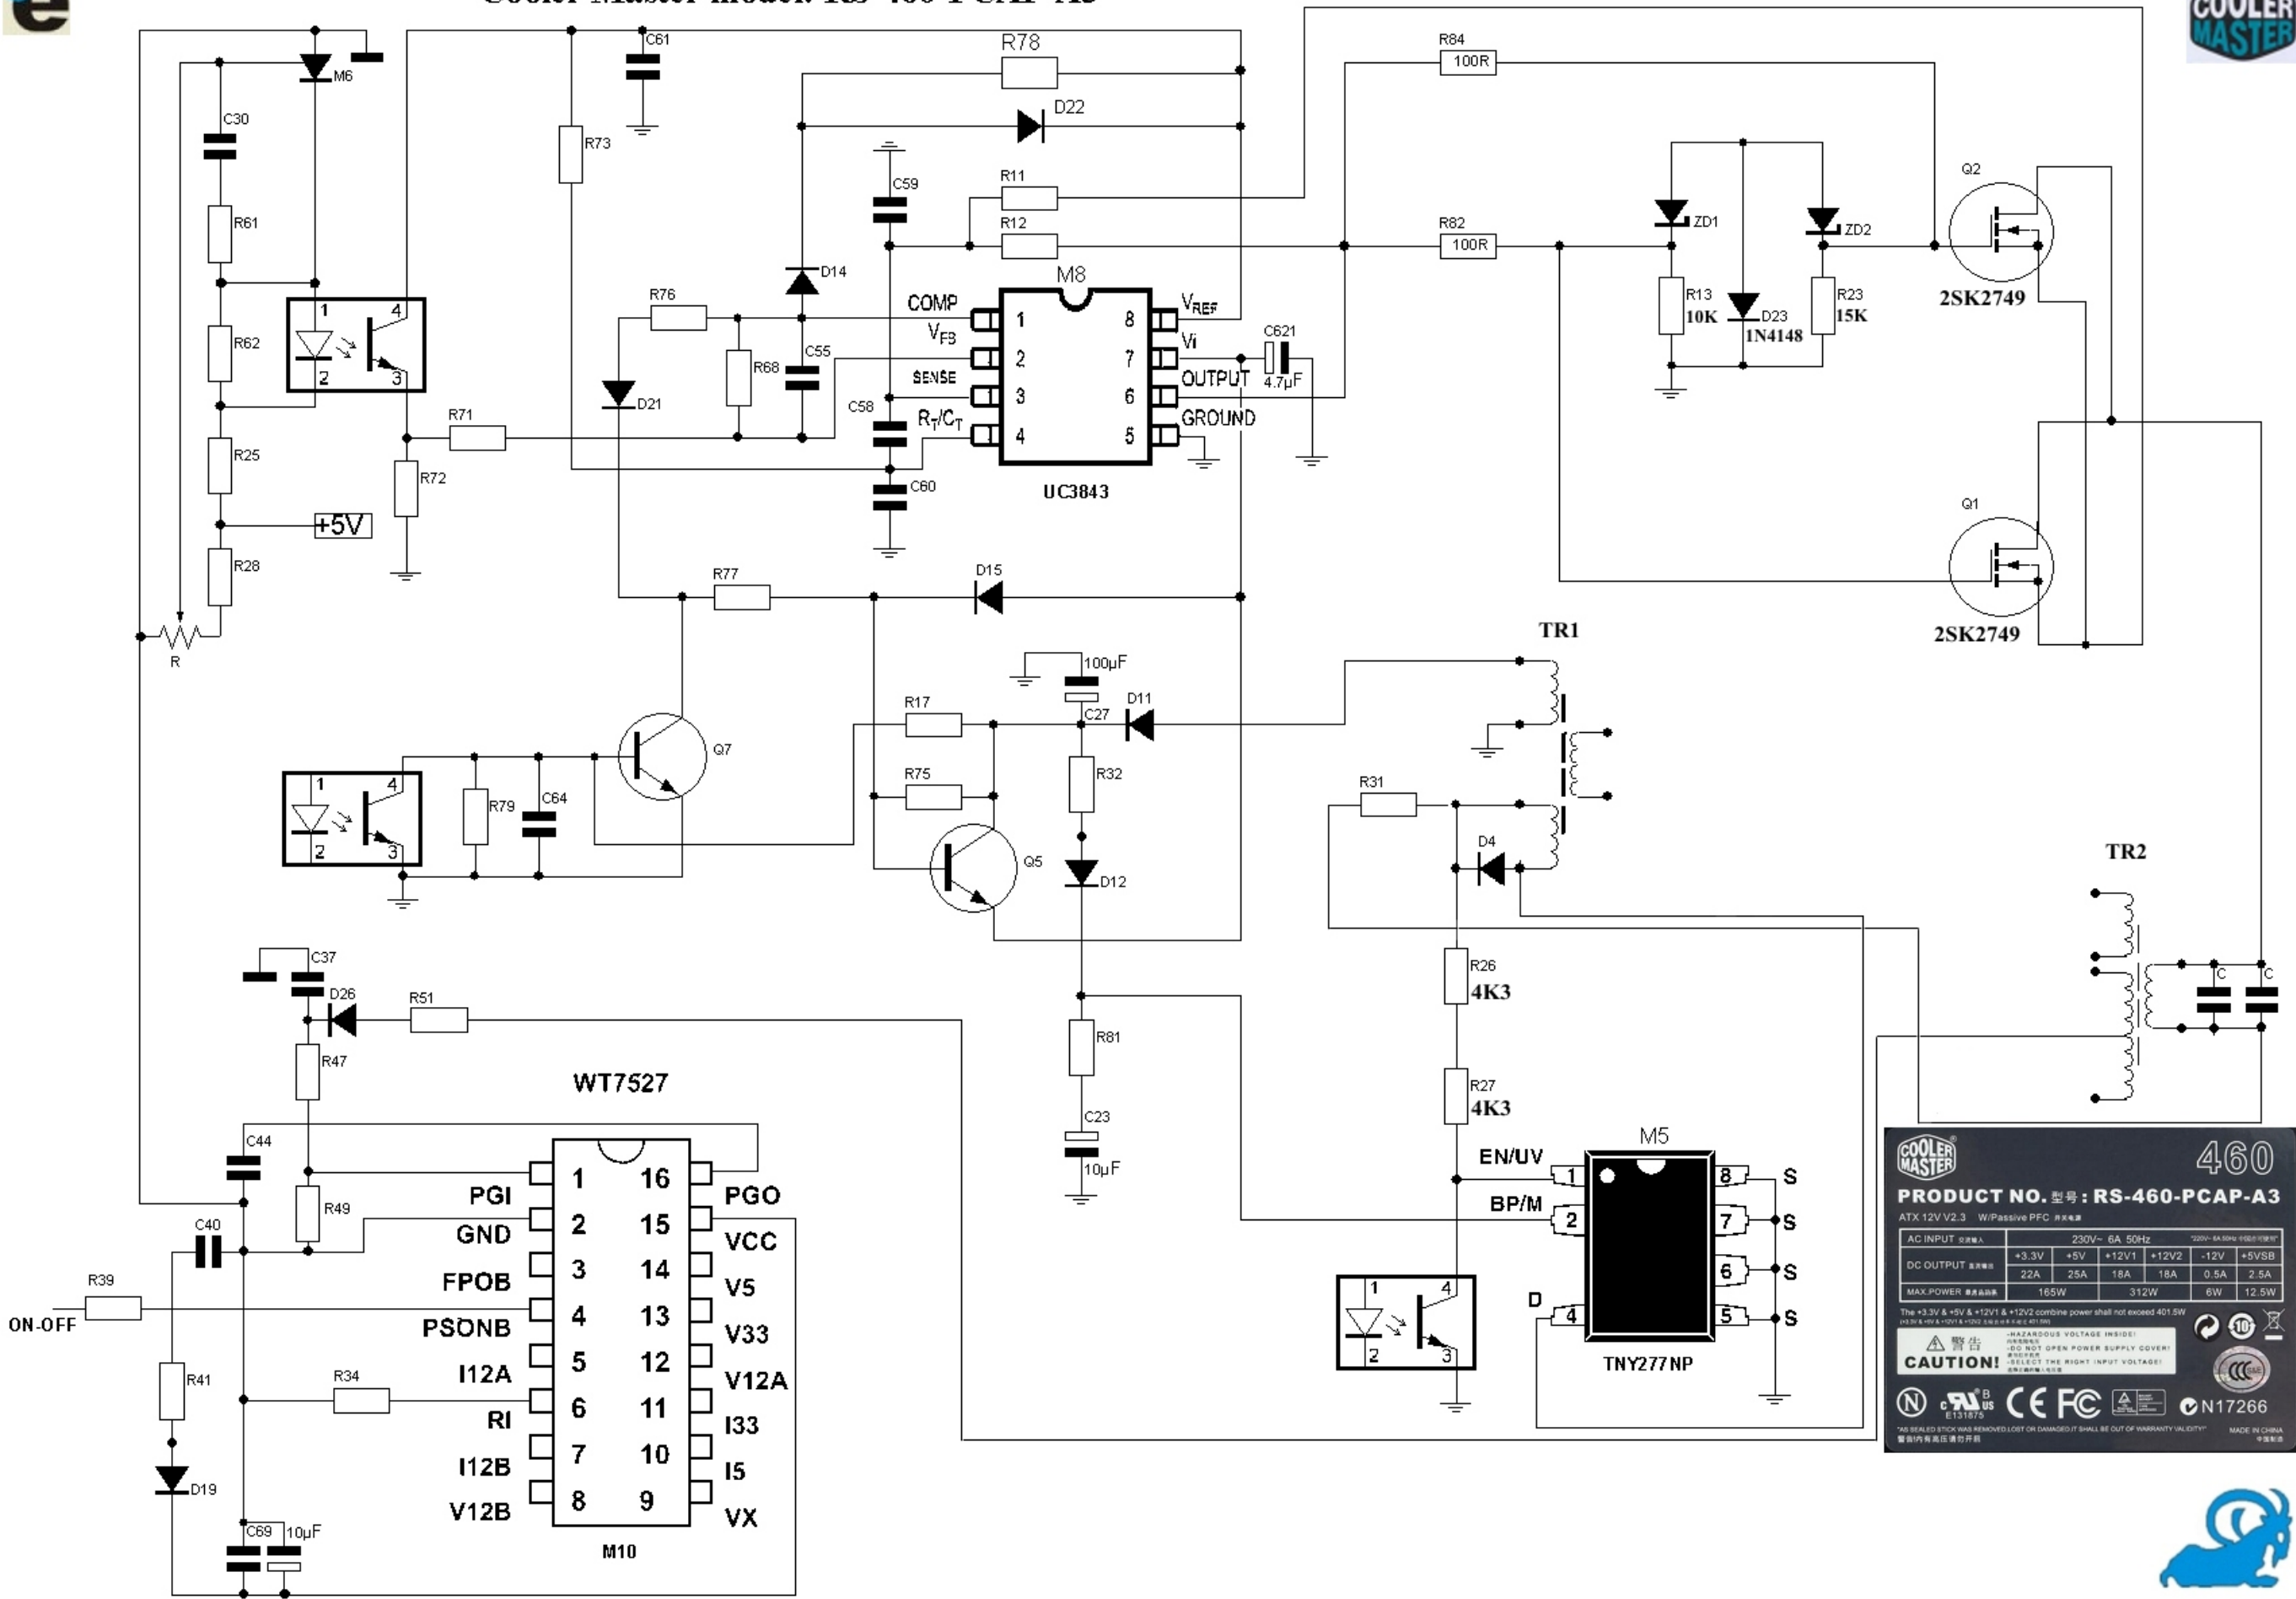

Cooler Master model: RS-460-PCAP-A3

COOLER MASTER **460**
PRODUCT NO. 型号: RS-460-PCAP-A3
 ATX 12V V2.3 W/Passive PFC 非电感

AC INPUT 交流电	230V~ 6A 50Hz "220V-6A 50Hz 1000V/1500V"					
DC OUTPUT 直流电	+3.3V	+5V	+12V1	+12V2	-12V	+5VSB
MAX. POWER 最大电	22A	25A	18A	18A	0.5A	2.5A
	165W		312W		6W	12.5W

The +3.3V & +5V & +12V1 & +12V2 combine power shall not exceed 401.5W
 (0.3V & 0.5V & +12V1 & +12V2 & 0.5V & 2.5V & 5V & 12V)

警告 -HAZARDOUS VOLTAGE INSIDE!
 -DO NOT OPEN POWER SUPPLY COVER!
CAUTION! -SELECT THE RIGHT INPUT VOLTAGE!
 警告 -内部有高压危险!
 -请勿打开电源供应器盖!
 -请选择正确的输入电压!

ET131875 **CE FC** **CCC** **N17266**
 "AS SEALED STICK WAS REMOVED/LOST OR DAMAGED IT SHALL BE OUT OF WARRANTY VALIDITY"
 警告! 拆封后如有损坏或丢失, 恕不在此保修范围内!
 MADE IN CHINA 中国制造