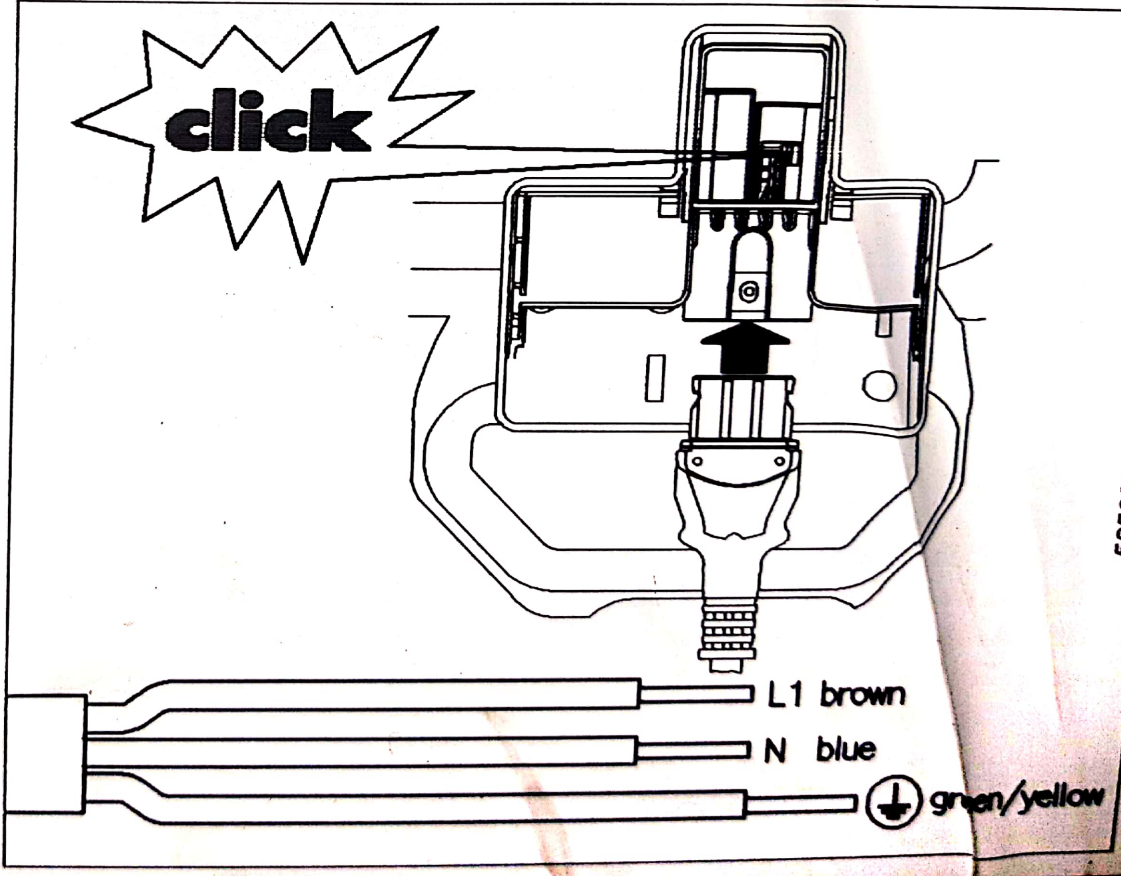

VC 4A68401B
FTH-EG02

* 3850703672460
06430000000000*