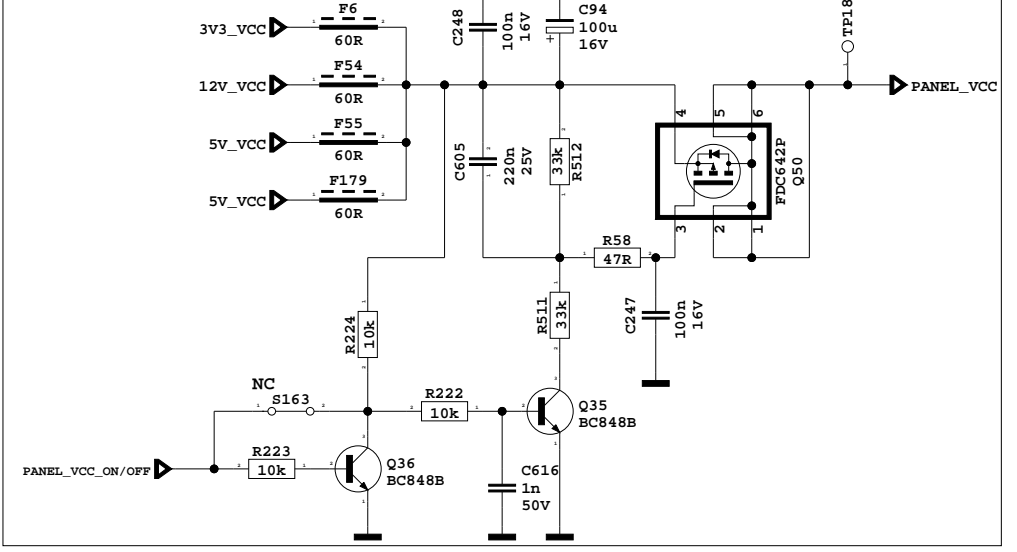

FHD 50Hz 3D FFC

19" TO 22" DOUBLE LVDS FFC OPTIONS

WXGA FFC

OPTIONS TABLE

3D_EN	S183	OP_PIN5
PANEL_VCC	R514, R226, 10k	OP_PIN5
PANEL_VCC	R515, R227, 10k	OP_PIN6
PANEL_VCC	R516, R228, 10k	OP_PIN7
MEGA_DCR_IN	S186	OP_PIN8
PANEL_VCC	R517, R229, 10k	OP_PIN8
MEGA_DCR_OUT	S185	OP_PIN9
PANEL_VCC	R518, R230, 10k	OP_PIN9
PANEL_VCC	R519, R231, 10k	OP_PIN10
PANEL_VCC	R1962, R1961, 10k	OP_PIN11
PANEL_VCC	R513, R225, 10k	OP_PIN27
12V_VCC	S123	OP_PIN40
12V_VCC	S142	OP_PIN41
3D_EN	S188	OP_PIN42
PANEL_VCC	R521, R233, 10k	OP_PIN42
12V_VCC	S122	OP_PIN43
PANEL_VCC	R522, R234, 10k	OP_PIN43
BACKLIGHT_ON/OFF	S164	OP_PIN44
DIMMING	S71	OP_PIN45
PANEL_VCC	R124, R90, 10k	OP_PIN45

PANEL SUPPLY SWITCH

15.6"

DIMMING

AUDIO AMP for 26" to 42"

AUDIO AMP for 16" to 24"

all resistors should be 0 ohm

R11 33R		8 B RWE	
RWE	1 R1	7 RCS	
RCS	2 R2	6 B RA5	
RA5	3 R3	5 B RA2	
RA2	4 R4		
R12 33R		8 B RA0	
RA0	1 R1	7 B RAS	
RAS	2 R2	6 B RCAS	
RCAS	3 R3	5 B RODT	
RODT	4 R4		
R13 33R		8 B RESET	
RRESET	1 R1	7 B RA13	
RA13	2 R2	6 B RA7	
RA7	3 R3	5 B RA9	
RA9	4 R4		
R14 33R		8 B RA3	
RA3	1 R1	7 B RBA2	
RBA2	2 R2	6 B RBA0	
RBA0	3 R3	5 B RCKE	
RCKE	4 R4		
R15 33R		8 B RA4	
RA4	1 R1	7 B RA1	
RA1	2 R2	6 B RBA1	
RBA1	3 R3	5 B RA10	
RA10	4 R4		
R16 33R		8 B RA12	
RA12	1 R1	7 B RA6	
RA6	2 R2	6 B RA8	
RA8	3 R3	5 B RA11	
RA11	4 R4		
R1964 33R		B RCS	
RCS			