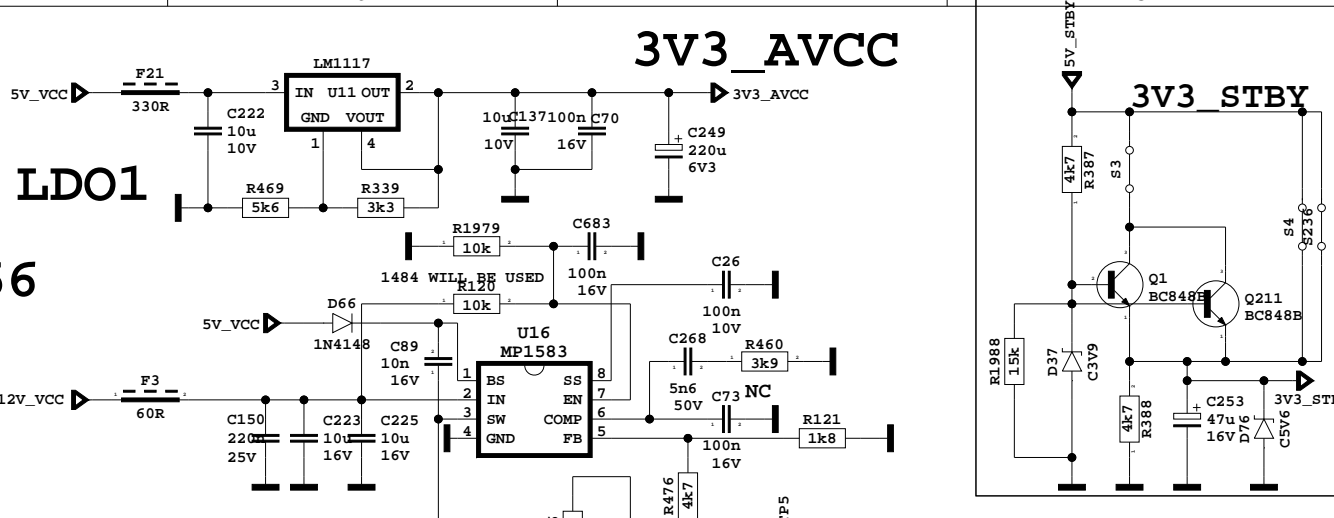

FHD 50Hz 3D FFC

19" TO 22" DOUBLE LVDS FFC OPTIONS

WXGA FFC

OPTIONS TABLE

3D_EN	S183	OP_PIN5
PANEL_VCC	R514, R226, 10k	OP_PIN5
PANEL_VCC	R515, R227, 10k	OP_PIN6
PANEL_VCC	R516, R228, 10k	OP_PIN7
MEGA_DCR_IN	S186	OP_PIN8
PANEL_VCC	R517, R229, 10k	OP_PIN8
MEGA_DCR_OUT	S185	OP_PIN9
PANEL_VCC	R518, R230, 10k	OP_PIN9
PANEL_VCC	R519, R231, 10k	OP_PIN10
PANEL_VCC	R1962, R1961, 10k	OP_PIN11
PANEL_VCC	R513, R225, 10k	OP_PIN27
12V_VCC	S123	OP_PIN40
12V_VCC	S142	OP_PIN41
3D_EN	S188	OP_PIN42
PANEL_VCC	R521, R233, 10k	OP_PIN42
12V_VCC	S122	OP_PIN43
PANEL_VCC	R522, R234, 10k	OP_PIN43
BACKLIGHT_ON/OFF	S164	OP_PIN44
DIMMING	S71	OP_PIN45
PANEL_VCC	R124, R90, 10k	OP_PIN45

PANEL SUPPLY SWITCH

15.6"

DIMMING

AUDIO AMP for 26" to 42"

AUDIO AMP for 16" to 24"

all resistors should be 0 ohm

R11 33R		8 B RWE	
RWE	1 R1	7 RCS	
RCS	2 R2	6 B RA5	
RA5	3 R3	5 B RA2	
RA2	4 R4		
R12 33R		8 B RA0	
RA0	1 R1	7 B RAS	
RAS	2 R2	6 B RCAS	
RCAS	3 R3	5 B RODT	
RODT	4 R4		
R13 33R		8 B RESET	
RRESET	1 R1	7 B RA13	
RA13	2 R2	6 B RA7	
RA7	3 R3	5 B RA9	
RA9	4 R4		
R14 33R		8 B RA3	
RA3	1 R1	7 B RBA2	
RBA2	2 R2	6 B RBA0	
RBA0	3 R3	5 B RCKE	
RCKE	4 R4		
R15 33R		8 B RA4	
RA4	1 R1	7 B RA1	
RA1	2 R2	6 B RBA1	
RBA1	3 R3	5 B RA10	
RA10	4 R4		
R16 33R		8 B RA12	
RA12	1 R1	7 B RA6	
RA6	2 R2	6 B RA8	
RA8	3 R3	5 B RA11	
RA11	4 R4		
R1964 33R		B RCS	
RCS			