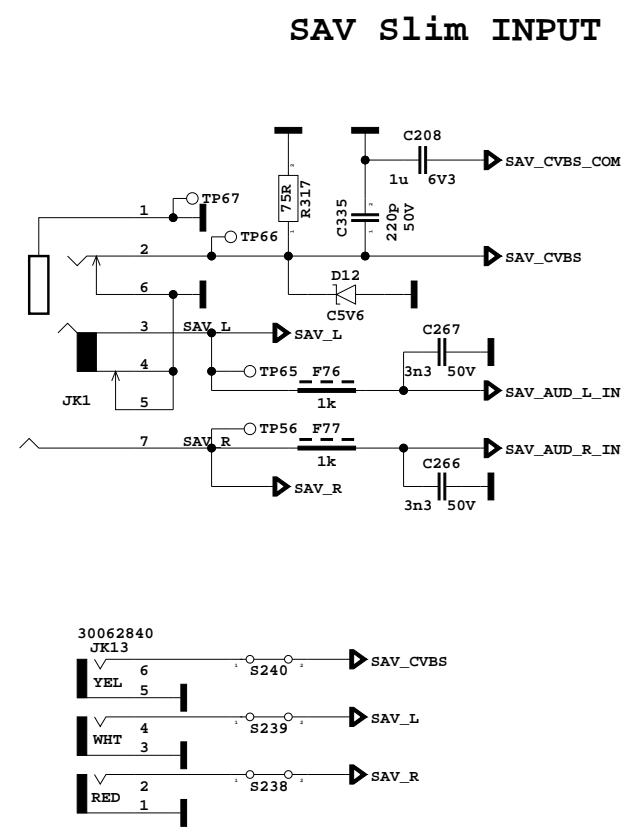

INDIA OPTION

SLIM HEADPHONE OUTPUT

SPDIF OUT

SCART1 VIDEO OUTPUT AMPLIFIER

30071260 kullanılacak