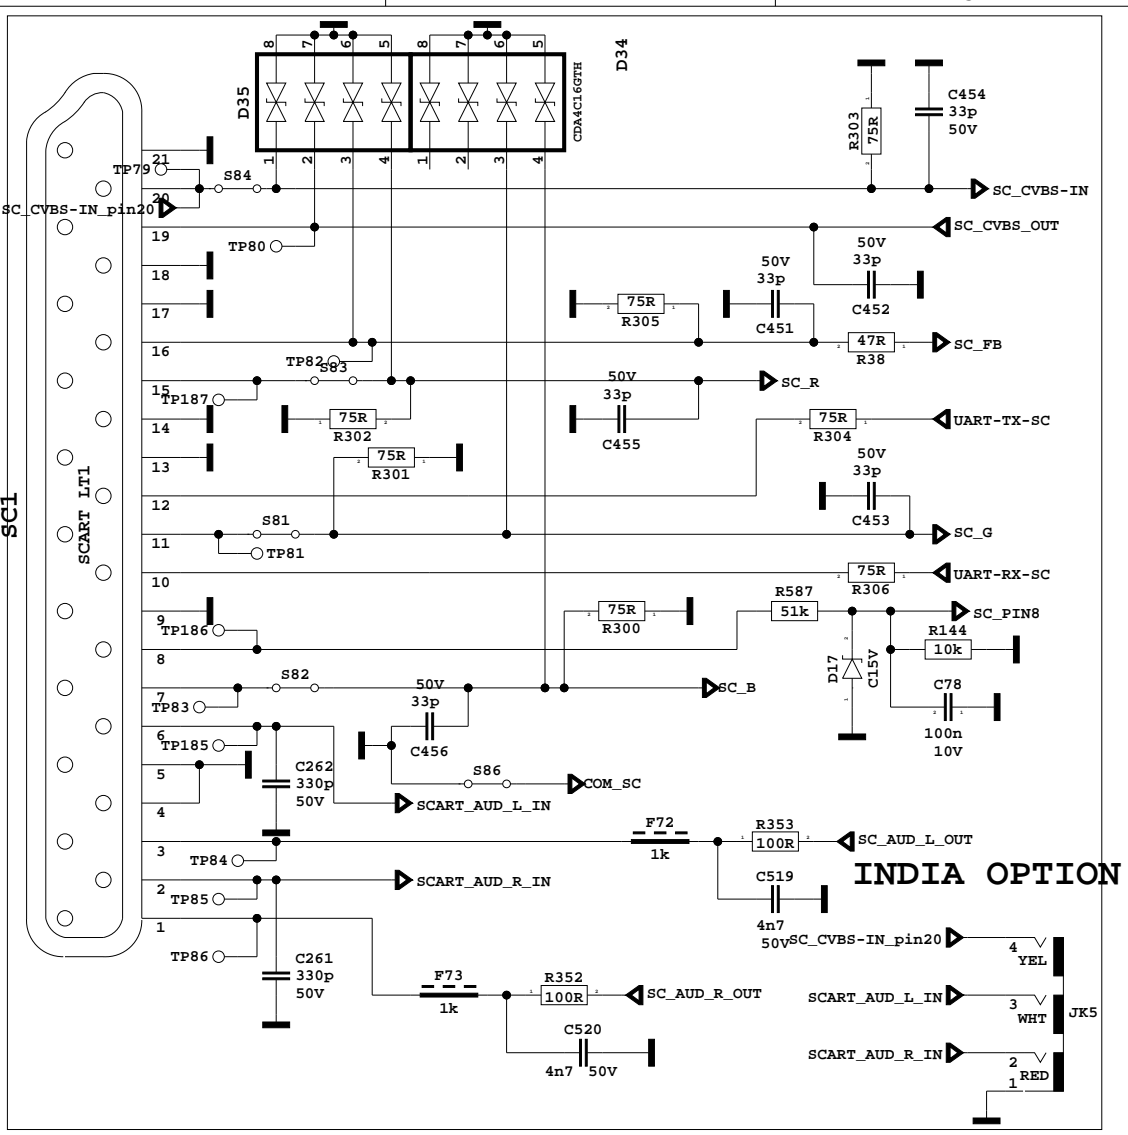

PANEL SUPPLY SWITCH

15.6"

DIMMING

AUDIO AMP for 26" to 42"

AUDIO AMP for 16" to 24"

all resistors should be 0 ohm

R11 33R		8 B RWE	
RWE	1 R1	7 RCS	
RCS	2 R2	6 B RA5	
RA5	3 R3	5 B RA2	
RA2	4 R4		
R12 33R		8 B RA0	
RA0	1 R1	7 B RAS	
RAS	2 R2	6 B RCAS	
RCAS	3 R3	5 B RODT	
RODT	4 R4		
R13 33R		8 B RESET	
RRESET	1 R1	7 B RA13	
RA13	2 R2	6 B RA7	
RA7	3 R3	5 B RA9	
RA9	4 R4		
R14 33R		8 B RA3	
RA3	1 R1	7 B RBA2	
RBA2	2 R2	6 B RBA0	
RBA0	3 R3	5 B RCKE	
RCKE	4 R4		
R15 33R		8 B RA4	
RA4	1 R1	7 B RA1	
RA1	2 R2	6 B RBA1	
RBA1	3 R3	5 B RA10	
RA10	4 R4		
R16 33R		8 B RA12	
RA12	1 R1	7 B RA6	
RA6	2 R2	6 B RA8	
RA8	3 R3	5 B RA11	
RA11	4 R4		
R1964 33R		B RCS	
RCS			