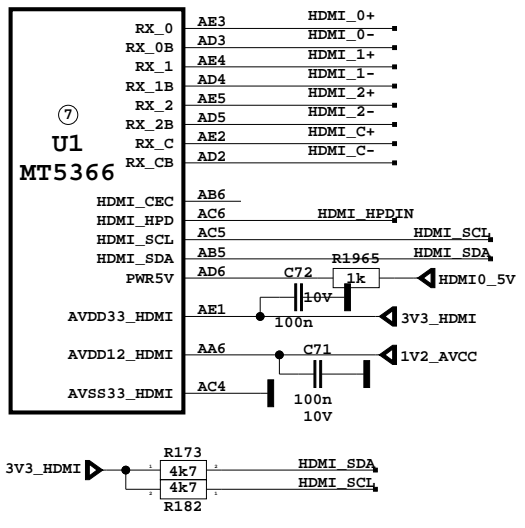

FHD 50Hz 3D FFC

19" TO 22" DOUBLE LVDS FFC OPTIONS

WXGA FFC

OPTIONS TABLE

3D_EN	S183	OP_PIN5
PANEL_VCC	R514, R226, 10k	OP_PIN5
PANEL_VCC	R515, R227, 10k	OP_PIN6
PANEL_VCC	R516, R228, 10k	OP_PIN7
MEGA_DCR_IN	S186	OP_PIN8
PANEL_VCC	R517, R229, 10k	OP_PIN8
MEGA_DCR_OUT	S185	OP_PIN9
PANEL_VCC	R518, R230, 10k	OP_PIN9
PANEL_VCC	R519, R231, 10k	OP_PIN10
PANEL_VCC	R1962, R1961, 10k	OP_PIN11
PANEL_VCC	R513, R225, 10k	OP_PIN27
12V_VCC	S123	OP_PIN40
12V_VCC	S142	OP_PIN41
3D_EN	S188	OP_PIN42
PANEL_VCC	R521, R233, 10k	OP_PIN42
12V_VCC	S122	OP_PIN43
PANEL_VCC	R522, R234, 10k	OP_PIN43
BACKLIGHT_ON/OFF	S164	OP_PIN44
DIMMING	S71	OP_PIN45
PANEL_VCC	R124, R90, 10k	OP_PIN45

PANEL SUPPLY SWITCH

15.6"

DIMMING

AUDIO AMP for 26" to 42"

AUDIO AMP for 16" to 24"

all resistors should be 0 ohm

R11 33R		8 B RWE	
RWE	1 R1	7 RCS	
RCS	2 R2	6 B RA5	
RA5	3 R3	5 B RA2	
RA2	4 R4		
R12 33R		8 B RA0	
RA0	1 R1	7 B RAS	
RAS	2 R2	6 B RCAS	
RCAS	3 R3	5 B RODT	
RODT	4 R4		
R13 33R		8 B RESET	
RRESET	1 R1	7 B RA13	
RA13	2 R2	6 B RA7	
RA7	3 R3	5 B RA9	
RA9	4 R4		
R14 33R		8 B RA3	
RA3	1 R1	7 B RBA2	
RBA2	2 R2	6 B RBA0	
RBA0	3 R3	5 B RCKE	
RCKE	4 R4		
R15 33R		8 B RA4	
RA4	1 R1	7 B RA1	
RA1	2 R2	6 B RBA1	
RBA1	3 R3	5 B RA10	
RA10	4 R4		
R16 33R		8 B RA12	
RA12	1 R1	7 B RA6	
RA6	2 R2	6 B RA8	
RA8	3 R3	5 B RA11	
RA11	4 R4		
R1964 33R		B RCS	
RCS			

INDIA OPTION

SLIM HEADPHONE OUTPUT

SPDIF OUT

SCART1 VIDEO OUTPUT AMPLIFIER

30071260 kullanılacak