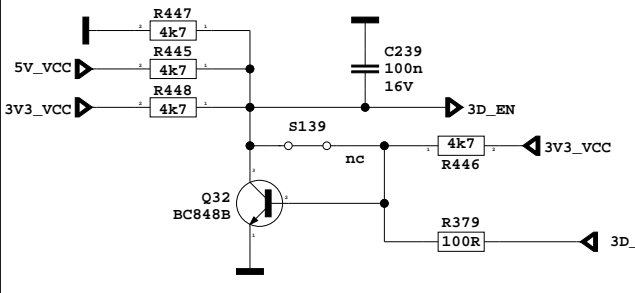

FHD 50Hz 3D FFC

19" TO 22" DOUBLE LVDS FFC OPTIONS

WXGA FFC

OPTIONS TABLE

3D_EN	S183	OP_PIN5
PANEL_VCC	R514, R226, 10k	OP_PIN5
PANEL_VCC	R515, R227, 10k	OP_PIN6
PANEL_VCC	R516, R228, 10k	OP_PIN7
MEGA_DCR_IN	S186	OP_PIN8
PANEL_VCC	R517, R229, 10k	OP_PIN8
MEGA_DCR_OUT	S185	OP_PIN9
PANEL_VCC	R518, R230, 10k	OP_PIN9
PANEL_VCC	R519, R231, 10k	OP_PIN10
PANEL_VCC	R1962, R1961, 10k	OP_PIN11
PANEL_VCC	R513, R225, 10k	OP_PIN27
12V_VCC	S123	OP_PIN40
12V_VCC	S142	OP_PIN41
3D_EN	S188	OP_PIN42
PANEL_VCC	R521, R233, 10k	OP_PIN42
12V_VCC	S122	OP_PIN43
PANEL_VCC	R522, R234, 10k	OP_PIN43
BACKLIGHT_ON/OFF	S164	OP_PIN44
DIMMING	S71	OP_PIN45
PANEL_VCC	R124, R90, 10k	OP_PIN45

PANEL SUPPLY SWITCH

15.6"

DIMMING

AUDIO AMP for 26" to 42"

AUDIO AMP for 16" to 24"

all resistors should be 0 ohm

R11 33R		8 B RWE	
RWE	1 R1	7 RCS	
RCS	2 R2	6 B RA5	
RA5	3 R3	5 B RA2	
RA2	4 R4		
R12 33R		8 B RA0	
RA0	1 R1	7 B RAS	
RAS	2 R2	6 B RCAS	
RCAS	3 R3	5 B RODT	
RODT	4 R4		
R13 33R		8 B RESET	
RRESET	1 R1	7 B RA13	
RA13	2 R2	6 B RA7	
RA7	3 R3	5 B RA9	
RA9	4 R4		
R14 33R		8 B RA3	
RA3	1 R1	7 B RBA2	
RBA2	2 R2	6 B RBA0	
RBA0	3 R3	5 B RCKE	
RCKE	4 R4		
R15 33R		8 B RA4	
RA4	1 R1	7 B RA1	
RA1	2 R2	6 B RBA1	
RBA1	3 R3	5 B RA10	
RA10	4 R4		
R16 33R		8 B RA12	
RA12	1 R1	7 B RA6	
RA6	2 R2	6 B RA8	
RA8	3 R3	5 B RA11	
RA11	4 R4		
R1964 33R		B RCS	
RCS			

INDIA OPTION

SLIM HEADPHONE OUTPUT

SPDIF OUT

SCART1 VIDEO OUTPUT AMPLIFIER

30071260 kullanılacak