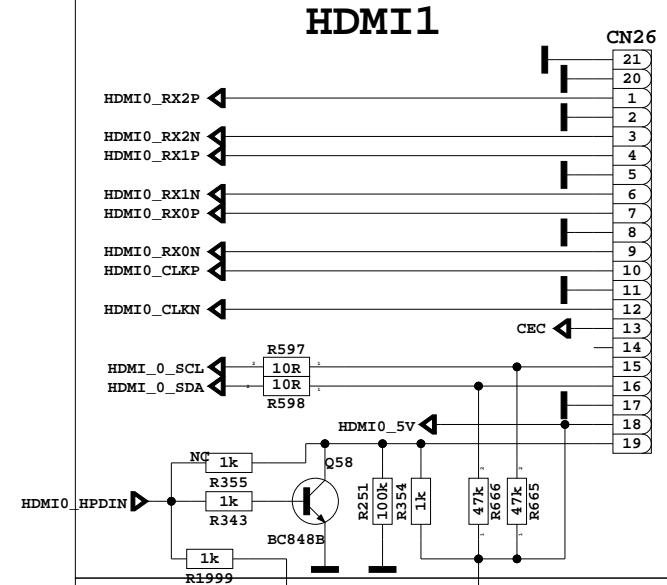

FHD 50Hz 3D FFC

19" TO 22" DOUBLE LVDS FFC OPTIONS

WXGA FFC

OPTIONS TABLE

3D_EN	S183	OP_PIN5
PANEL_VCC	R514, R226, 10k	OP_PIN5
PANEL_VCC	R515, R227, 10k	OP_PIN6
PANEL_VCC	R516, R228, 10k	OP_PIN7
MEGA_DCR_IN	S186	OP_PIN8
PANEL_VCC	R517, R229, 10k	OP_PIN8
MEGA_DCR_OUT	S185	OP_PIN9
PANEL_VCC	R518, R230, 10k	OP_PIN9
PANEL_VCC	R519, R231, 10k	OP_PIN10
PANEL_VCC	R1962, R1961, 10k	OP_PIN11
PANEL_VCC	R513, R225, 10k	OP_PIN27
12V_VCC	S123	OP_PIN40
12V_VCC	S142	OP_PIN41
3D_EN	S188	OP_PIN42
PANEL_VCC	R521, R233, 10k	OP_PIN42
12V_VCC	S122	OP_PIN43
PANEL_VCC	R522, R234, 10k	OP_PIN43
BACKLIGHT_ON/OFF	S164	OP_PIN44
DIMMING	S71	OP_PIN45
PANEL_VCC	R124, R90, 10k	OP_PIN45

PANEL SUPPLY SWITCH

15.6"

DIMMING

AUDIO AMP for 26" to 42"

AUDIO AMP for 16" to 24"

all resistors should be 0 ohm

R11 33R		8 B RWE	
RWE	1 R1	7 RCS	
RCS	2 R2	6 B RA5	
RA5	3 R3	5 B RA2	
RA2	4 R4		
R12 33R		8 B RA0	
RA0	1 R1	7 B RAS	
RAS	2 R2	6 B RCAS	
RCAS	3 R3	5 B RODT	
RODT	4 R4		
R13 33R		8 B RESET	
RRESET	1 R1	7 B RA13	
RA13	2 R2	6 B RA7	
RA7	3 R3	5 B RA9	
RA9	4 R4		
R14 33R		8 B RA3	
RA3	1 R1	7 B RBA2	
RBA2	2 R2	6 B RBA0	
RBA0	3 R3	5 B RCKE	
RCKE	4 R4		
R15 33R		8 B RA4	
RA4	1 R1	7 B RA1	
RA1	2 R2	6 B RBA1	
RBA1	3 R3	5 B RA10	
RA10	4 R4		
R16 33R		8 B RA12	
RA12	1 R1	7 B RA6	
RA6	2 R2	6 B RA8	
RA8	3 R3	5 B RA11	
RA11	4 R4		
R1964 33R		B RCS	
RCS			