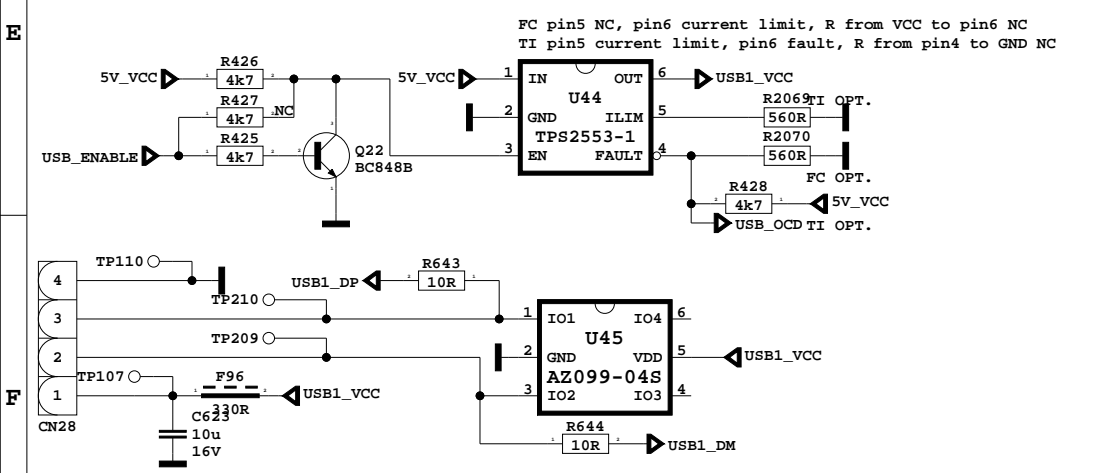

FHD 50Hz 3D FFC

19" TO 22" DOUBLE LVDS FFC OPTIONS

WXGA FFC

OPTIONS TABLE

3D_EN	S183	OP_PIN5
PANEL_VCC	R514, R226, 10k	OP_PIN5
PANEL_VCC	R515, R227, 10k	OP_PIN6
PANEL_VCC	R516, R228, 10k	OP_PIN7
MEGA_DCR_IN	S186	OP_PIN8
PANEL_VCC	R517, R229, 10k	OP_PIN8
MEGA_DCR_OUT	S185	OP_PIN9
PANEL_VCC	R518, R230, 10k	OP_PIN9
PANEL_VCC	R519, R231, 10k	OP_PIN10
PANEL_VCC	R1962, R1961, 10k	OP_PIN11
PANEL_VCC	R513, R225, 10k	OP_PIN27
12V_VCC	S123	OP_PIN40
12V_VCC	S142	OP_PIN41
3D_EN	S188	OP_PIN42
PANEL_VCC	R521, R233, 10k	OP_PIN42
12V_VCC	S122	OP_PIN43
PANEL_VCC	R522, R234, 10k	OP_PIN43
BACKLIGHT_ON/OFF	S164	OP_PIN44
DIMMING	S71	OP_PIN45
PANEL_VCC	R124, R90, 10k	OP_PIN45

PANEL SUPPLY SWITCH

15.6"

DIMMING

AUDIO AMP for 26" to 42"

AUDIO AMP for 16" to 24"

all resistors should be 0 ohm

R11 33R		8 B RWE	
RWE	1 R1	7 RCS	
RCS	2 R2	6 B RA5	
RA5	3 R3	5 B RA2	
RA2	4 R4		
R12 33R		8 B RA0	
RA0	1 R1	7 B RAS	
RAS	2 R2	6 B RCAS	
RCAS	3 R3	5 B RODT	
RODT	4 R4		
R13 33R		8 B RESET	
RRESET	1 R1	7 B RA13	
RA13	2 R2	6 B RA7	
RA7	3 R3	5 B RA9	
RA9	4 R4		
R14 33R		8 B RA3	
RA3	1 R1	7 B RBA2	
RBA2	2 R2	6 B RBA0	
RBA0	3 R3	5 B RCKE	
RCKE	4 R4		
R15 33R		8 B RA4	
RA4	1 R1	7 B RA1	
RA1	2 R2	6 B RBA1	
RBA1	3 R3	5 B RA10	
RA10	4 R4		
R16 33R		8 B RA12	
RA12	1 R1	7 B RA6	
RA6	2 R2	6 B RA8	
RA8	3 R3	5 B RA11	
RA11	4 R4		
R1964 33R		B RCS	
RCS			

INDIA OPTION

SLIM HEADPHONE OUTPUT

SPDIF OUT

SCART1 VIDEO OUTPUT AMPLIFIER

30071260 kullanılacak