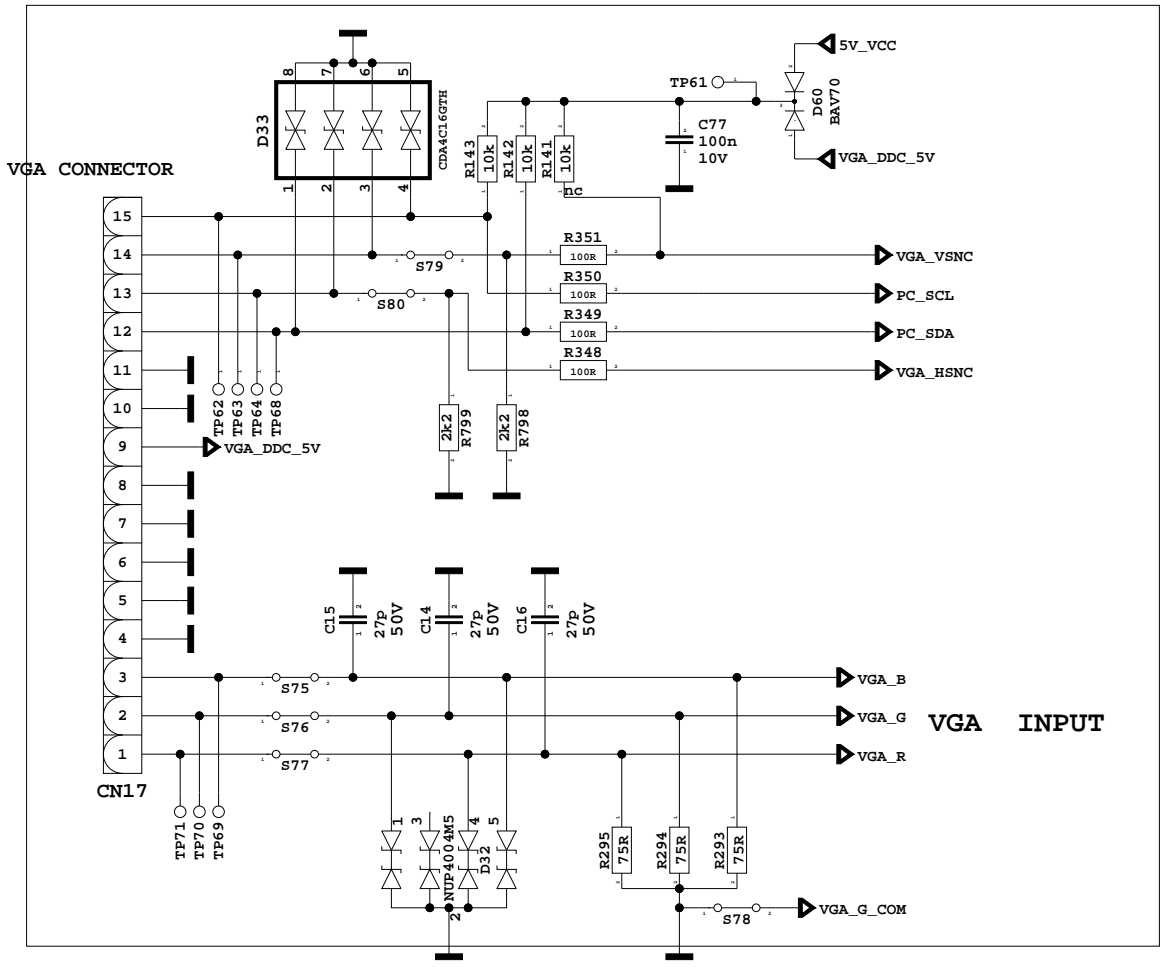

INDIA OPTION

SLIM HEADPHONE OUTPUT

SPDIF OUT

SCART1 VIDEO OUTPUT AMPLIFIER

30071260 kullanılacak