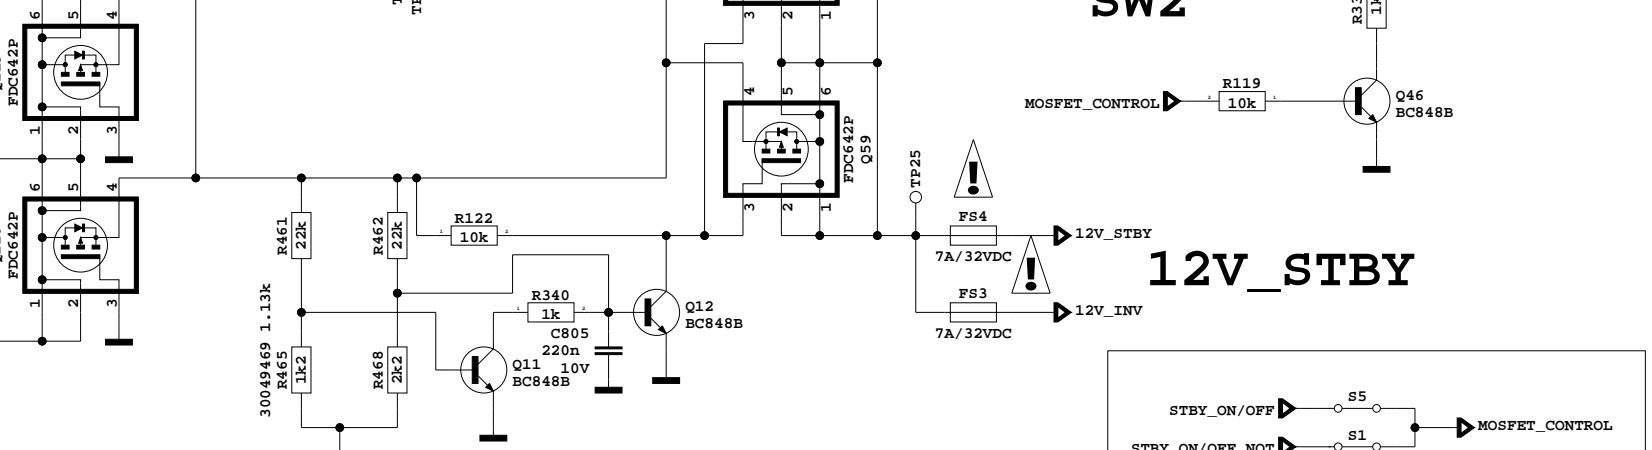

FHD 50Hz 3D FFC

19" TO 22" DOUBLE LVDS FFC OPTIONS

WXGA FFC

OPTIONS TABLE

3D_EN	S183	OP_PIN5
PANEL_VCC	R514, R226, 10k	OP_PIN5
PANEL_VCC	R515, R227, 10k	OP_PIN6
PANEL_VCC	R516, R228, 10k	OP_PIN7
MEGA_DCR_IN	S186	OP_PIN8
PANEL_VCC	R517, R229, 10k	OP_PIN8
MEGA_DCR_OUT	S185	OP_PIN9
PANEL_VCC	R518, R230, 10k	OP_PIN9
PANEL_VCC	R519, R231, 10k	OP_PIN10
PANEL_VCC	R1962, R1961, 10k	OP_PIN11
PANEL_VCC	R513, R225, 10k	OP_PIN27
12V_VCC	S123	OP_PIN40
12V_VCC	S142	OP_PIN41
3D_EN	S188	OP_PIN42
PANEL_VCC	R521, R233, 10k	OP_PIN42
12V_VCC	S122	OP_PIN43
PANEL_VCC	R522, R234, 10k	OP_PIN43
BACKLIGHT_ON/OFF	S164	OP_PIN44
DIMMING	S71	OP_PIN45
PANEL_VCC	R124, R90, 10k	OP_PIN45

PANEL SUPPLY SWITCH

15.6"

DIMMING

AUDIO AMP for 26" to 42"

AUDIO AMP for 16" to 24"

all resistors should be 0 ohm

R11 33R		8 B RWE	
RWE	1 R1	7 RCS	
RCS	2 R2	6 B RA5	
RA5	3 R3	5 B RA2	
RA2	4 R4		
R12 33R		8 B RA0	
RA0	1 R1	7 B RAS	
RAS	2 R2	6 B RCAS	
RCAS	3 R3	5 B RODT	
RODT	4 R4		
R13 33R		8 B RESET	
RRESET	1 R1	7 B RA13	
RA13	2 R2	6 B RA7	
RA7	3 R3	5 B RA9	
RA9	4 R4		
R14 33R		8 B RA3	
RA3	1 R1	7 B RBA2	
RBA2	2 R2	6 B RBA0	
RBA0	3 R3	5 B RCKE	
RCKE	4 R4		
R15 33R		8 B RA4	
RA4	1 R1	7 B RA1	
RA1	2 R2	6 B RBA1	
RBA1	3 R3	5 B RA10	
RA10	4 R4		
R16 33R		8 B RA12	
RA12	1 R1	7 B RA6	
RA6	2 R2	6 B RA8	
RA8	3 R3	5 B RA11	
RA11	4 R4		
R1964 33R		B RCS	
RCS			