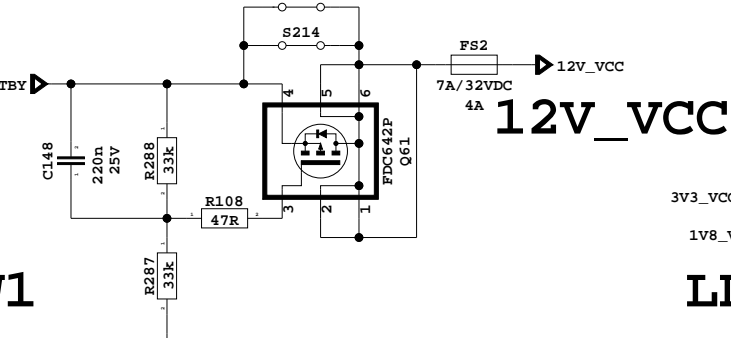

FHD 50Hz 3D FFC

19" TO 22" DOUBLE LVDS FFC OPTIONS

WXGA FFC

OPTIONS TABLE

3D_EN	S183	OP_PIN5
PANEL_VCC	R514, R226, 10k	OP_PIN5
PANEL_VCC	R515, R227, 10k	OP_PIN6
PANEL_VCC	R516, R228, 10k	OP_PIN7
MEGA_DCR_IN	S186	OP_PIN8
PANEL_VCC	R517, R229, 10k	OP_PIN8
MEGA_DCR_OUT	S185	OP_PIN9
PANEL_VCC	R518, R230, 10k	OP_PIN9
PANEL_VCC	R519, R231, 10k	OP_PIN10
PANEL_VCC	R1962, R1961, 10k	OP_PIN11
PANEL_VCC	R513, R225, 10k	OP_PIN27
12V_VCC	S123	OP_PIN40
12V_VCC	S142	OP_PIN41
3D_EN	S188	OP_PIN42
PANEL_VCC	R521, R233, 10k	OP_PIN42
12V_VCC	S122	OP_PIN43
PANEL_VCC	R522, R234, 10k	OP_PIN43
BACKLIGHT_ON/OFF	S164	OP_PIN44
DIMMING	S71	OP_PIN45
PANEL_VCC	R124, R90, 10k	OP_PIN45

PANEL SUPPLY SWITCH

15.6"

DIMMING

AUDIO AMP for 26" to 42"

AUDIO AMP for 16" to 24"

all resistors should be 0 ohm

R11 33R		8 B RWE	
RWE	1 R1	7 RCS	
RCS	2 R2	6 B RA5	
RA5	3 R3	5 B RA2	
RA2	4 R4		
R12 33R		8 B RA0	
RA0	1 R1	7 B RAS	
RAS	2 R2	6 B RCAS	
RCAS	3 R3	5 B RODT	
RODT	4 R4		
R13 33R		8 B RESET	
RRESET	1 R1	7 B RA13	
RA13	2 R2	6 B RA7	
RA7	3 R3	5 B RA9	
RA9	4 R4		
R14 33R		8 B RA3	
RA3	1 R1	7 B RBA2	
RBA2	2 R2	6 B RBA0	
RBA0	3 R3	5 B RCKE	
RCKE	4 R4		
R15 33R		8 B RA4	
RA4	1 R1	7 B RA1	
RA1	2 R2	6 B RBA1	
RBA1	3 R3	5 B RA10	
RA10	4 R4		
R16 33R		8 B RA12	
RA12	1 R1	7 B RA6	
RA6	2 R2	6 B RA8	
RA8	3 R3	5 B RA11	
RA11	4 R4		
R1964 33R		B RCS	
RCS			

INDIA OPTION

SLIM HEADPHONE OUTPUT

SPDIF OUT

SCART1 VIDEO OUTPUT AMPLIFIER

30071260 kullanılacak