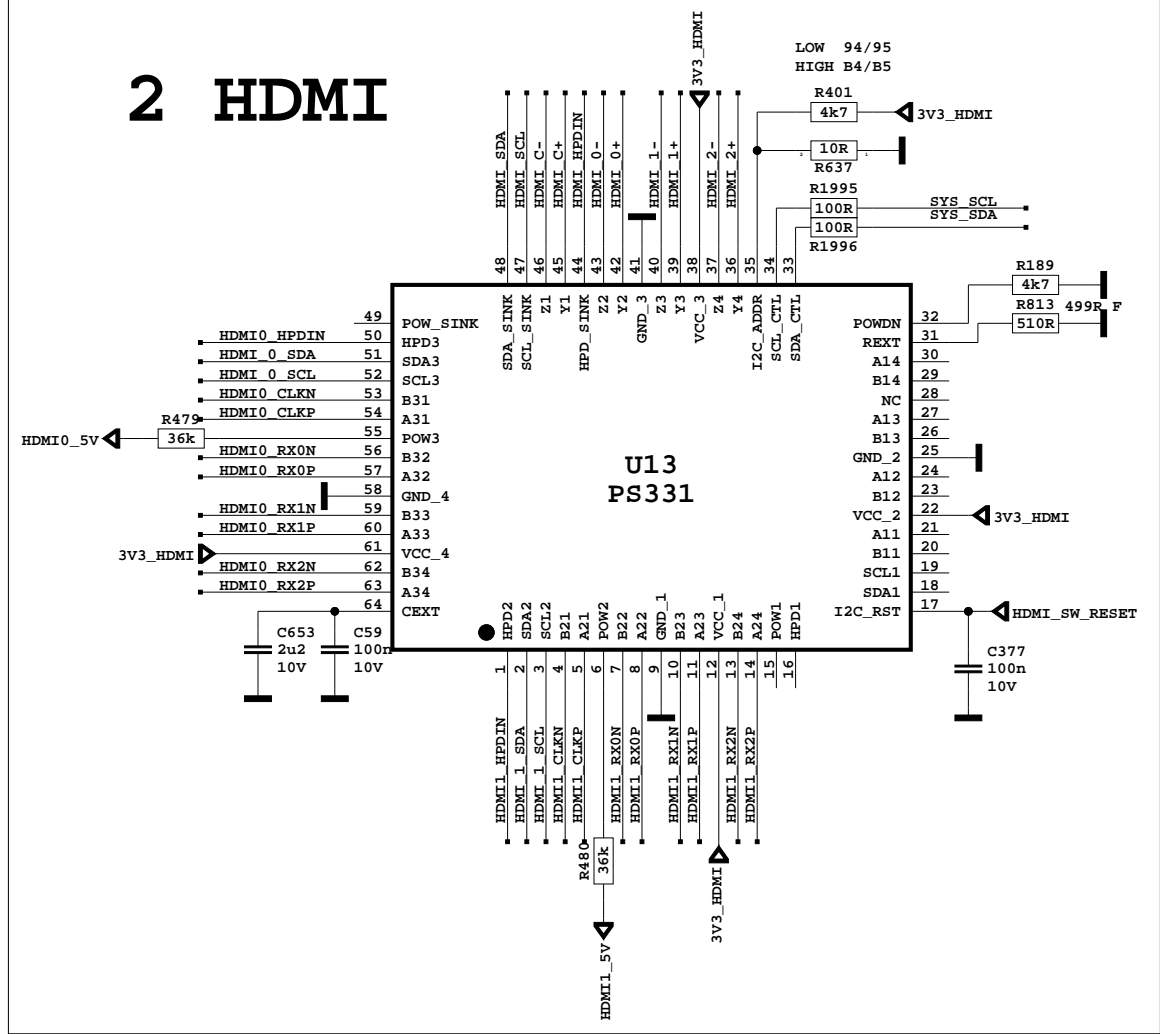

FHD 50Hz 3D FFC

19" TO 22" DOUBLE LVDS FFC OPTIONS

WXGA FFC

OPTIONS TABLE

3D_EN	S183	OP_PIN5
PANEL_VCC	R514, R226, 10k	OP_PIN5
PANEL_VCC	R515, R227, 10k	OP_PIN6
PANEL_VCC	R516, R228, 10k	OP_PIN7
MEGA_DCR_IN	S186	OP_PIN8
PANEL_VCC	R517, R229, 10k	OP_PIN8
MEGA_DCR_OUT	S185	OP_PIN9
PANEL_VCC	R518, R230, 10k	OP_PIN9
PANEL_VCC	R519, R231, 10k	OP_PIN10
PANEL_VCC	R1962, R1961, 10k	OP_PIN11
PANEL_VCC	R513, R225, 10k	OP_PIN27
12V_VCC	S123	OP_PIN40
12V_VCC	S142	OP_PIN41
3D_EN	S188	OP_PIN42
PANEL_VCC	R521, R233, 10k	OP_PIN42
12V_VCC	S122	OP_PIN43
PANEL_VCC	R522, R234, 10k	OP_PIN43
BACKLIGHT_ON/OFF	S164	OP_PIN44
DIMMING	S71	OP_PIN45
PANEL_VCC	R124, R90, 10k	OP_PIN45

PANEL SUPPLY SWITCH

15.6"

DIMMING

AUDIO AMP for 26" to 42"

AUDIO AMP for 16" to 24"

all resistors should be 0 ohm

R11 33R		8 B RWE	
RWE	1 R1	7 RCS	
RCS	2 R2	6 B RA5	
RA5	3 R3	5 B RA2	
RA2	4 R4		
R12 33R		8 B RA0	
RA0	1 R1	7 B RAS	
RAS	2 R2	6 B RCAS	
RCAS	3 R3	5 B RODT	
RODT	4 R4		
R13 33R		8 B RESET	
RRESET	1 R1	7 B RA13	
RA13	2 R2	6 B RA7	
RA7	3 R3	5 B RA9	
RA9	4 R4		
R14 33R		8 B RA3	
RA3	1 R1	7 B RBA2	
RBA2	2 R2	6 B RBA0	
RBA0	3 R3	5 B RCKE	
RCKE	4 R4		
R15 33R		8 B RA4	
RA4	1 R1	7 B RA1	
RA1	2 R2	6 B RBA1	
RBA1	3 R3	5 B RA10	
RA10	4 R4		
R16 33R		8 B RA12	
RA12	1 R1	7 B RA6	
RA6	2 R2	6 B RA8	
RA8	3 R3	5 B RA11	
RA11	4 R4		
R1964 33R		B RCS	
RCS			