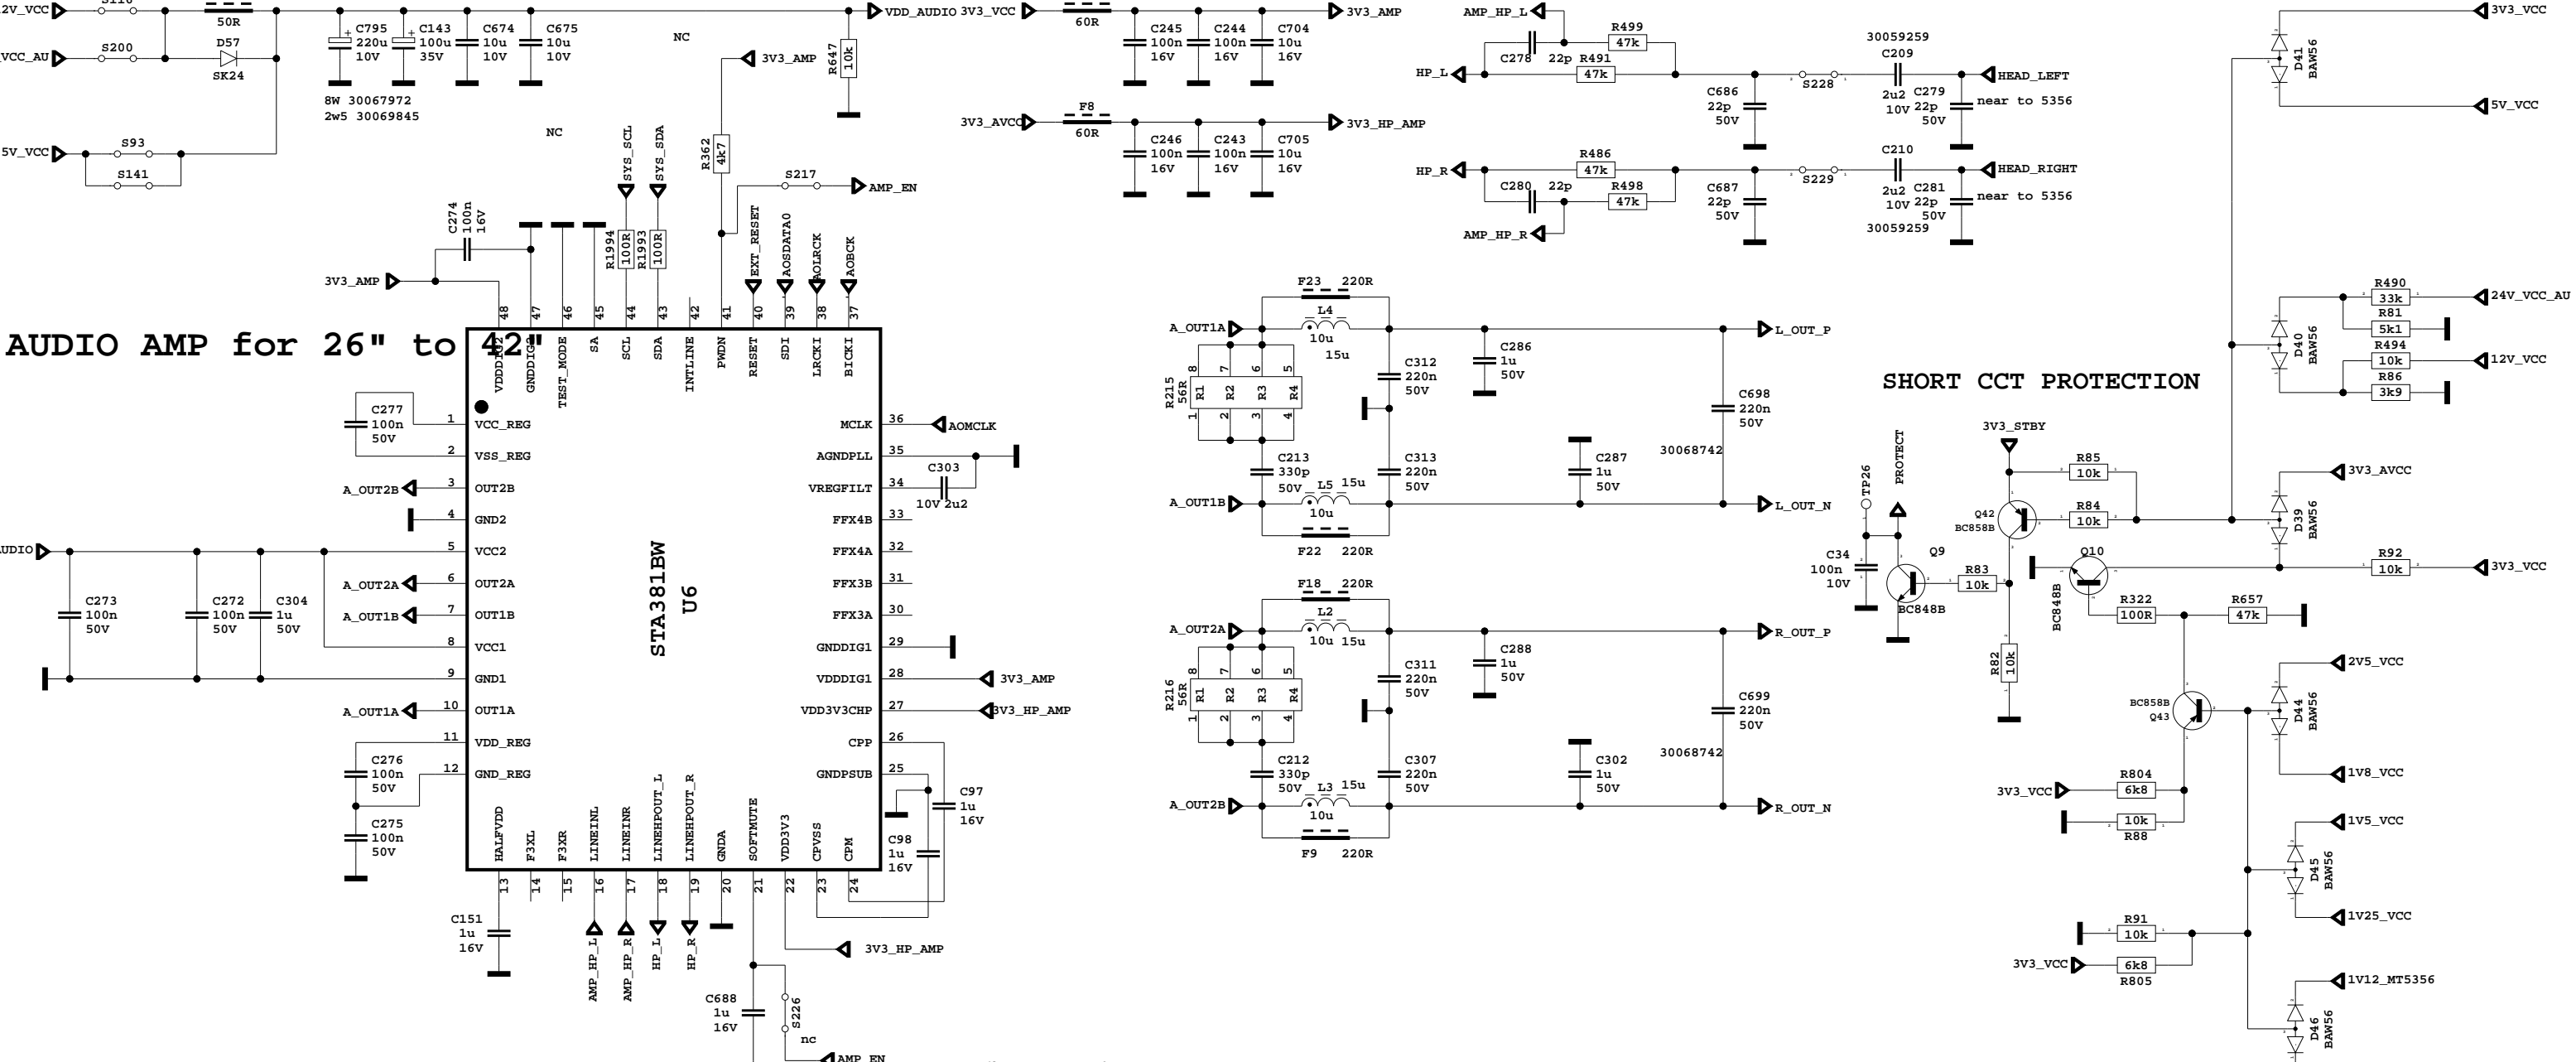

PANEL SUPPLY SWITCH

15.6"

DIMMING

AUDIO AMP for 26" to 42"

AUDIO AMP for 16" to 24"

all resistors should be 0 ohm

R11 33R		8 B RWE	
RWE	1 R1	7 RCS	
RCS	2 R2	6 B RA5	
RA5	3 R3	5 B RA2	
RA2	4 R4		
R12 33R		8 B RA0	
RA0	1 R1	7 B RAS	
RAS	2 R2	6 B RCAS	
RCAS	3 R3	5 B RODT	
RODT	4 R4		
R13 33R		8 B RESET	
RRESET	1 R1	7 B RA13	
RA13	2 R2	6 B RA7	
RA7	3 R3	5 B RA9	
RA9	4 R4		
R14 33R		8 B RA3	
RA3	1 R1	7 B RBA2	
RBA2	2 R2	6 B RBA0	
RBA0	3 R3	5 B RCKE	
RCKE	4 R4		
R15 33R		8 B RA4	
RA4	1 R1	7 B RA1	
RA1	2 R2	6 B RBA1	
RBA1	3 R3	5 B RA10	
RA10	4 R4		
R16 33R		8 B RA12	
RA12	1 R1	7 B RA6	
RA6	2 R2	6 B RA8	
RA8	3 R3	5 B RA11	
RA11	4 R4		
R1964 33R		B RCS	
RCS			