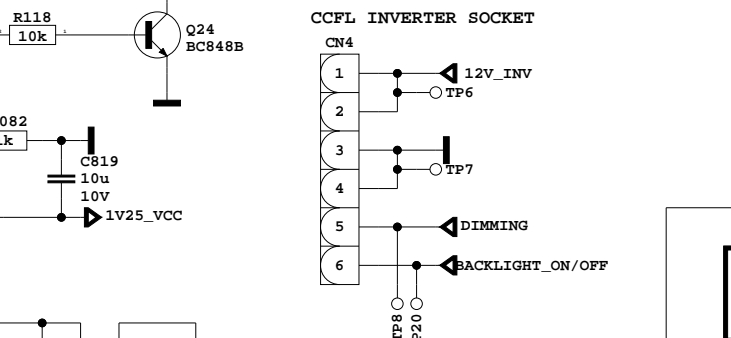

FHD 50Hz 3D FFC

19" TO 22" DOUBLE LVDS FFC OPTIONS

WXGA FFC

OPTIONS TABLE

3D_EN	S183	OP_PIN5
PANEL_VCC	R514, R226, 10k	OP_PIN5
PANEL_VCC	R515, R227, 10k	OP_PIN6
PANEL_VCC	R516, R228, 10k	OP_PIN7
MEGA_DCR_IN	S186	OP_PIN8
PANEL_VCC	R517, R229, 10k	OP_PIN8
MEGA_DCR_OUT	S185	OP_PIN9
PANEL_VCC	R518, R230, 10k	OP_PIN9
PANEL_VCC	R519, R231, 10k	OP_PIN10
PANEL_VCC	R1962, R1961, 10k	OP_PIN11
PANEL_VCC	R513, R225, 10k	OP_PIN27
12V_VCC	S123	OP_PIN40
12V_VCC	S142	OP_PIN41
3D_EN	S188	OP_PIN42
PANEL_VCC	R521, R233, 10k	OP_PIN42
12V_VCC	S122	OP_PIN43
PANEL_VCC	R522, R234, 10k	OP_PIN43
BACKLIGHT_ON/OFF	S164	OP_PIN44
DIMMING	S71	OP_PIN45
PANEL_VCC	R124, R90, 10k	OP_PIN45

PANEL SUPPLY SWITCH

15.6"

DIMMING

AUDIO AMP for 26" to 42"

AUDIO AMP for 16" to 24"

all resistors should be 0 ohm

R11 33R		8 B RWE	
RWE	1 R1	7 RCS	
RCS	2 R2	6 B RA5	
RA5	3 R3	5 B RA2	
RA2	4 R4		
R12 33R		8 B RA0	
RA0	1 R1	7 B RAS	
RAS	2 R2	6 B RCAS	
RCAS	3 R3	5 B RODT	
RODT	4 R4		
R13 33R		8 B RESET	
RRESET	1 R1	7 B RA13	
RA13	2 R2	6 B RA7	
RA7	3 R3	5 B RA9	
RA9	4 R4		
R14 33R		8 B RA3	
RA3	1 R1	7 B RBA2	
RBA2	2 R2	6 B RBA0	
RBA0	3 R3	5 B RCKE	
RCKE	4 R4		
R15 33R		8 B RA4	
RA4	1 R1	7 B RA1	
RA1	2 R2	6 B RBA1	
RBA1	3 R3	5 B RA10	
RA10	4 R4		
R16 33R		8 B RA12	
RA12	1 R1	7 B RA6	
RA6	2 R2	6 B RA8	
RA8	3 R3	5 B RA11	
RA11	4 R4		
R1964 33R		B RCS	
RCS			

INDIA OPTION

SLIM HEADPHONE OUTPUT

SPDIF OUT

SCART1 VIDEO OUTPUT AMPLIFIER

30071260 kullanılacak