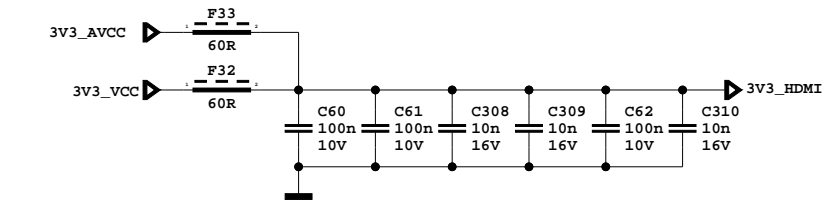

FHD 50Hz 3D FFC

19" TO 22" DOUBLE LVDS FFC OPTIONS

WXGA FFC

OPTIONS TABLE

3D_EN	S183	OP_PIN5
PANEL_VCC	R514, R226, 10k	OP_PIN5
PANEL_VCC	R515, R227, 10k	OP_PIN6
PANEL_VCC	R516, R228, 10k	OP_PIN7
MEGA_DCR_IN	S186	OP_PIN8
PANEL_VCC	R517, R229, 10k	OP_PIN8
MEGA_DCR_OUT	S185	OP_PIN9
PANEL_VCC	R518, R230, 10k	OP_PIN9
PANEL_VCC	R519, R231, 10k	OP_PIN10
PANEL_VCC	R1962, R1961, 10k	OP_PIN11
PANEL_VCC	R513, R225, 10k	OP_PIN27
12V_VCC	S123	OP_PIN40
12V_VCC	S142	OP_PIN41
3D_EN	S188	OP_PIN42
PANEL_VCC	R521, R233, 10k	OP_PIN42
12V_VCC	S122	OP_PIN43
PANEL_VCC	R522, R234, 10k	OP_PIN43
BACKLIGHT_ON/OFF	S164	OP_PIN44
DIMMING	S71	OP_PIN45
PANEL_VCC	R124, R90, 10k	OP_PIN45

PANEL SUPPLY SWITCH

15.6"

DIMMING

AUDIO AMP for 26" to 42"

AUDIO AMP for 16" to 24"

all resistors should be 0 ohm

R11 33R		8 B RWE	
RWE	1 R1	7 RCS	
RCS	2 R2	6 B RA5	
RA5	3 R3	5 B RA2	
RA2	4 R4		
R12 33R		8 B RA0	
RA0	1 R1	7 B RAS	
RAS	2 R2	6 B RCAS	
RCAS	3 R3	5 B RODT	
RODT	4 R4		
R13 33R		8 B RESET	
RRESET	1 R1	7 B RA13	
RA13	2 R2	6 B RA7	
RA7	3 R3	5 B RA9	
RA9	4 R4		
R14 33R		8 B RA3	
RA3	1 R1	7 B RBA2	
RBA2	2 R2	6 B RBA0	
RBA0	3 R3	5 B RCKE	
RCKE	4 R4		
R15 33R		8 B RA4	
RA4	1 R1	7 B RA1	
RA1	2 R2	6 B RBA1	
RBA1	3 R3	5 B RA10	
RA10	4 R4		
R16 33R		8 B RA12	
RA12	1 R1	7 B RA6	
RA6	2 R2	6 B RA8	
RA8	3 R3	5 B RA11	
RA11	4 R4		
R1964 33R		B RCS	
RCS			

INDIA OPTION

SLIM HEADPHONE OUTPUT

SPDIF OUT

SCART1 VIDEO OUTPUT AMPLIFIER

30071260 kullanılacak