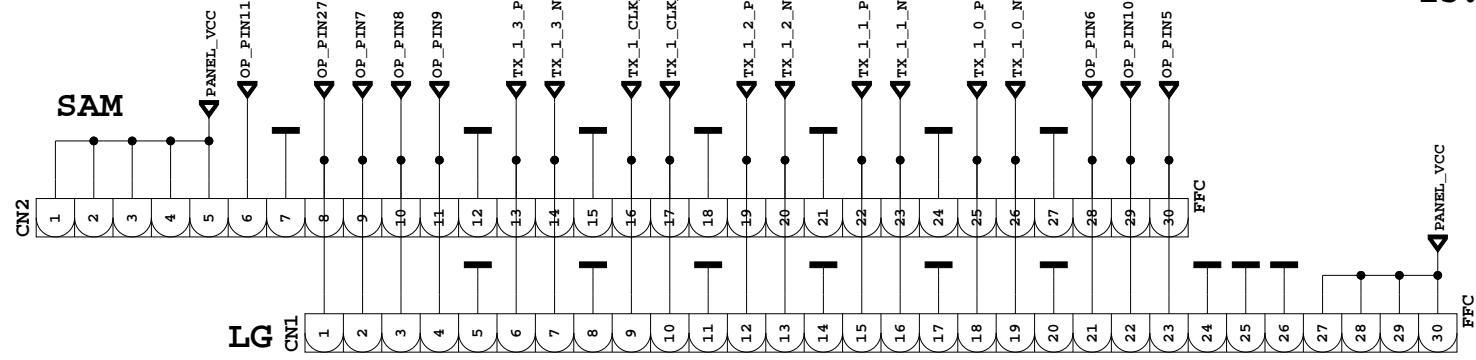

FHD 50Hz 3D FFC

19" TO 22" DOUBLE LVDS FFC OPTIONS

WXGA FFC

OPTIONS TABLE

3D_EN	S183	OP_PIN5
PANEL_VCC	R514, R226, 10k	OP_PIN5
PANEL_VCC	R515, R227, 10k	OP_PIN6
PANEL_VCC	R516, R228, 10k	OP_PIN7
MEGA_DCR_IN	S186	OP_PIN8
PANEL_VCC	R517, R229, 10k	OP_PIN8
MEGA_DCR_OUT	S185	OP_PIN9
PANEL_VCC	R518, R230, 10k	OP_PIN9
PANEL_VCC	R519, R231, 10k	OP_PIN10
PANEL_VCC	R1962, R1961, 10k	OP_PIN11
PANEL_VCC	R513, R225, 10k	OP_PIN27
12V_VCC	S123	OP_PIN40
12V_VCC	S142	OP_PIN41
3D_EN	S188	OP_PIN42
PANEL_VCC	R521, R233, 10k	OP_PIN42
12V_VCC	S122	OP_PIN43
PANEL_VCC	R522, R234, 10k	OP_PIN43
BACKLIGHT_ON/OFF	S164	OP_PIN44
DIMMING	S71	OP_PIN45
PANEL_VCC	R124, R90, 10k	OP_PIN45

PANEL SUPPLY SWITCH

15.6"

DIMMING

AUDIO AMP for 26" to 42"

AUDIO AMP for 16" to 24"

all resistors should be 0 ohm

R11 33R		8 B RWE	
RWE	1 R1	7 RCS	
RCS	2 R2	6 B RA5	
RA5	3 R3	5 B RA2	
RA2	4 R4		
R12 33R		8 B RA0	
RA0	1 R1	7 B RAS	
RAS	2 R2	6 B RCAS	
RCAS	3 R3	5 B RODT	
RODT	4 R4		
R13 33R		8 B RESET	
RRESET	1 R1	7 B RA13	
RA13	2 R2	6 B RA7	
RA7	3 R3	5 B RA9	
RA9	4 R4		
R14 33R		8 B RA3	
RA3	1 R1	7 B RBA2	
RBA2	2 R2	6 B RBA0	
RBA0	3 R3	5 B RCKE	
RCKE	4 R4		
R15 33R		8 B RA4	
RA4	1 R1	7 B RA1	
RA1	2 R2	6 B RBA1	
RBA1	3 R3	5 B RA10	
RA10	4 R4		
R16 33R		8 B RA12	
RA12	1 R1	7 B RA6	
RA6	2 R2	6 B RA8	
RA8	3 R3	5 B RA11	
RA11	4 R4		
R1964 33R		B RCS	
RCS			

INDIA OPTION

SLIM HEADPHONE OUTPUT

SPDIF OUT

SCART1 VIDEO OUTPUT AMPLIFIER

30071260 kullanılacak