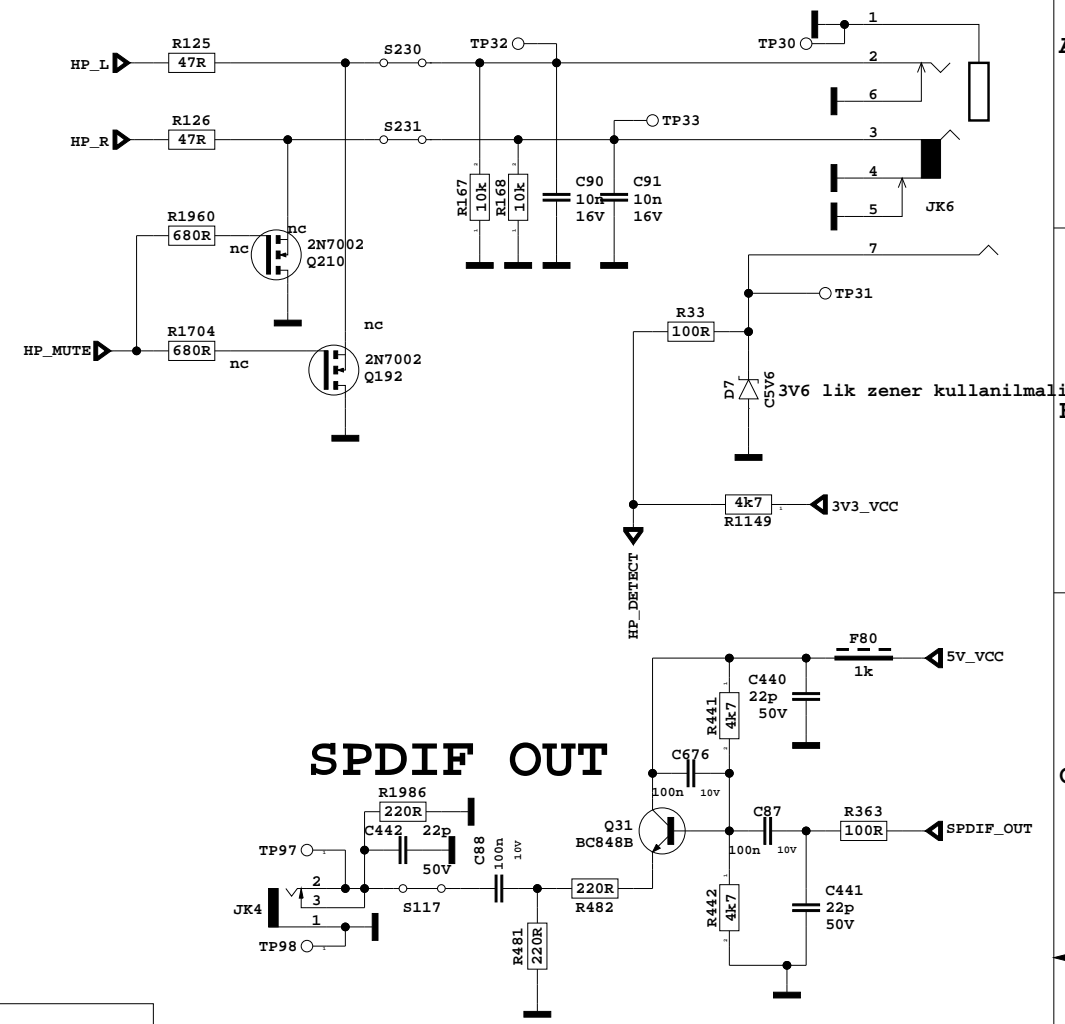

SLIM HEADPHONE OUTPUT