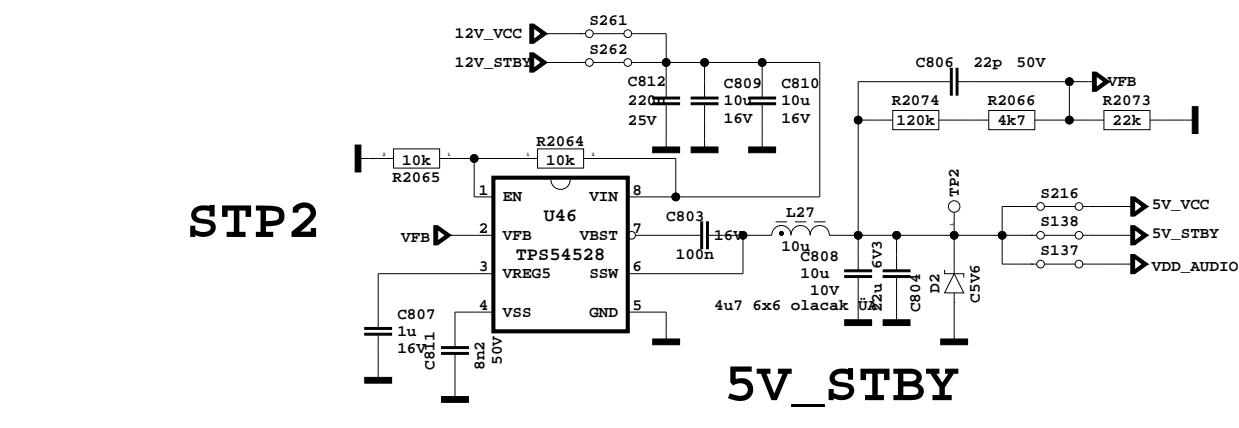

FHD 50Hz 3D FFC

19" TO 22" DOUBLE LVDS FFC OPTIONS

WXGA FFC

OPTIONS TABLE

3D_EN	S183	OP_PIN5
PANEL_VCC	R514, R226, 10k	OP_PIN5
PANEL_VCC	R515, R227, 10k	OP_PIN6
PANEL_VCC	R516, R228, 10k	OP_PIN7
MEGA_DCR_IN	S186	OP_PIN8
PANEL_VCC	R517, R229, 10k	OP_PIN8
MEGA_DCR_OUT	S185	OP_PIN9
PANEL_VCC	R518, R230, 10k	OP_PIN9
PANEL_VCC	R519, R231, 10k	OP_PIN10
PANEL_VCC	R1962, R1961, 10k	OP_PIN11
PANEL_VCC	R513, R225, 10k	OP_PIN27
12V_VCC	S123	OP_PIN40
12V_VCC	S142	OP_PIN41
3D_EN	S188	OP_PIN42
PANEL_VCC	R521, R233, 10k	OP_PIN42
12V_VCC	S122	OP_PIN43
PANEL_VCC	R522, R234, 10k	OP_PIN43
BACKLIGHT_ON/OFF	S164	OP_PIN44
DIMMING	S71	OP_PIN45
PANEL_VCC	R124, R90, 10k	OP_PIN45

PANEL SUPPLY SWITCH

15.6"

DIMMING

AUDIO AMP for 26" to 42"

AUDIO AMP for 16" to 24"

all resistors should be 0 ohm

R11 33R		8 B RWE	
RWE	1 R1	7 RCS	
RCS	2 R2	6 B RA5	
RA5	3 R3	5 B RA2	
RA2	4 R4		
R12 33R		8 B RA0	
RA0	1 R1	7 B RAS	
RAS	2 R2	6 B RCAS	
RCAS	3 R3	5 B RODT	
RODT	4 R4		
R13 33R		8 B RESET	
RRESET	1 R1	7 B RA13	
RA13	2 R2	6 B RA7	
RA7	3 R3	5 B RA9	
RA9	4 R4		
R14 33R		8 B RA3	
RA3	1 R1	7 B RBA2	
RBA2	2 R2	6 B RBA0	
RBA0	3 R3	5 B RCKE	
RCKE	4 R4		
R15 33R		8 B RA4	
RA4	1 R1	7 B RA1	
RA1	2 R2	6 B RBA1	
RBA1	3 R3	5 B RA10	
RA10	4 R4		
R16 33R		8 B RA12	
RA12	1 R1	7 B RA6	
RA6	2 R2	6 B RA8	
RA8	3 R3	5 B RA11	
RA11	4 R4		
R1964 33R		B RCS	
RCS			

INDIA OPTION

SLIM HEADPHONE OUTPUT

SPDIF OUT

SCART1 VIDEO OUTPUT AMPLIFIER

30071260 kullanılacak