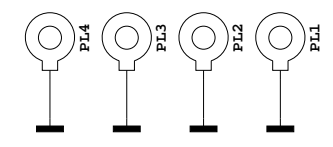

FHD 50Hz 3D FFC

19" TO 22" DOUBLE LVDS FFC OPTIONS

WXGA FFC

OPTIONS TABLE

3D_EN	S183	OP_PIN5
PANEL_VCC	R514, R226, 10k	OP_PIN5
PANEL_VCC	R515, R227, 10k	OP_PIN6
PANEL_VCC	R516, R228, 10k	OP_PIN7
MEGA_DCR_IN	S186	OP_PIN8
PANEL_VCC	R517, R229, 10k	OP_PIN8
MEGA_DCR_OUT	S185	OP_PIN9
PANEL_VCC	R518, R230, 10k	OP_PIN9
PANEL_VCC	R519, R231, 10k	OP_PIN10
PANEL_VCC	R1962, R1961, 10k	OP_PIN11
PANEL_VCC	R513, R225, 10k	OP_PIN27
12V_VCC	S123	OP_PIN40
12V_VCC	S142	OP_PIN41
3D_EN	S188	OP_PIN42
PANEL_VCC	R521, R233, 10k	OP_PIN42
12V_VCC	S122	OP_PIN43
PANEL_VCC	R522, R234, 10k	OP_PIN43
BACKLIGHT_ON/OFF	S164	OP_PIN44
DIMMING	S71	OP_PIN45
PANEL_VCC	R124, R90, 10k	OP_PIN45

PANEL SUPPLY SWITCH

15.6"

DIMMING

AUDIO AMP for 26" to 42"

AUDIO AMP for 16" to 24"

all resistors should be 0 ohm

R11 33R		8 B RWE	
RWE	1 R1	7 RCS	
RCS	2 R2	6 B RA5	
RA5	3 R3	5 B RA2	
RA2	4 R4		
R12 33R		8 B RA0	
RA0	1 R1	7 B RAS	
RAS	2 R2	6 B RCAS	
RCAS	3 R3	5 B RODT	
RODT	4 R4		
R13 33R		8 B RESET	
RRESET	1 R1	7 B RA13	
RA13	2 R2	6 B RA7	
RA7	3 R3	5 B RA9	
RA9	4 R4		
R14 33R		8 B RA3	
RA3	1 R1	7 B RBA2	
RBA2	2 R2	6 B RBA0	
RBA0	3 R3	5 B RCKE	
RCKE	4 R4		
R15 33R		8 B RA4	
RA4	1 R1	7 B RA1	
RA1	2 R2	6 B RBA1	
RBA1	3 R3	5 B RA10	
RA10	4 R4		
R16 33R		8 B RA12	
RA12	1 R1	7 B RA6	
RA6	2 R2	6 B RA8	
RA8	3 R3	5 B RA11	
RA11	4 R4		
R1964 33R		B RCS	
RCS			