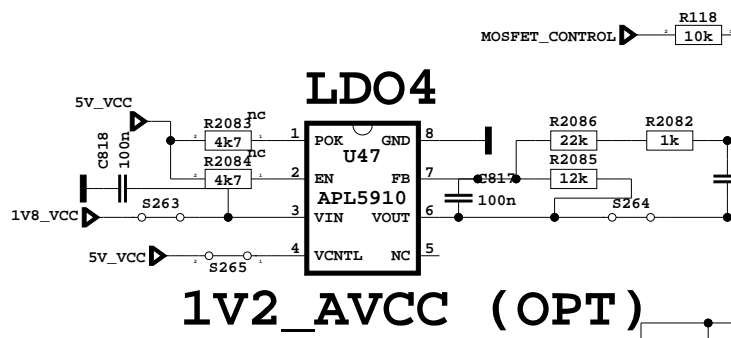

FHD 50Hz 3D FFC

19" TO 22" DOUBLE LVDS FFC OPTIONS

WXGA FFC

OPTIONS TABLE

3D_EN	S183	OP_PIN5
PANEL_VCC	R514, R226, 10k	OP_PIN5
PANEL_VCC	R515, R227, 10k	OP_PIN6
PANEL_VCC	R516, R228, 10k	OP_PIN7
MEGA_DCR_IN	S186	OP_PIN8
PANEL_VCC	R517, R229, 10k	OP_PIN8
MEGA_DCR_OUT	S185	OP_PIN9
PANEL_VCC	R518, R230, 10k	OP_PIN9
PANEL_VCC	R519, R231, 10k	OP_PIN10
PANEL_VCC	R1962, R1961, 10k	OP_PIN11
PANEL_VCC	R513, R225, 10k	OP_PIN27
12V_VCC	S123	OP_PIN40
12V_VCC	S142	OP_PIN41
3D_EN	S188	OP_PIN42
PANEL_VCC	R521, R233, 10k	OP_PIN42
12V_VCC	S122	OP_PIN43
PANEL_VCC	R522, R234, 10k	OP_PIN43
BACKLIGHT_ON/OFF	S164	OP_PIN44
DIMMING	S71	OP_PIN45
PANEL_VCC	R124, R90, 10k	OP_PIN45

PANEL SUPPLY SWITCH

15.6"

DIMMING

AUDIO AMP for 26" to 42"

AUDIO AMP for 16" to 24"

all resistors should be 0 ohm

R11 33R		8 B RWE	
RWE	1 R1	7 RCS	
RCS	2 R2	6 B RA5	
RA5	3 R3	5 B RA2	
RA2	4 R4		
R12 33R		8 B RA0	
RA0	1 R1	7 B RAS	
RAS	2 R2	6 B RCAS	
RCAS	3 R3	5 B RODT	
RODT	4 R4		
R13 33R		8 B RESET	
RRESET	1 R1	7 B RA13	
RA13	2 R2	6 B RA7	
RA7	3 R3	5 B RA9	
RA9	4 R4		
R14 33R		8 B RA3	
RA3	1 R1	7 B RBA2	
RBA2	2 R2	6 B RBA0	
RBA0	3 R3	5 B RCKE	
RCKE	4 R4		
R15 33R		8 B RA4	
RA4	1 R1	7 B RA1	
RA1	2 R2	6 B RBA1	
RBA1	3 R3	5 B RA10	
RA10	4 R4		
R16 33R		8 B RA12	
RA12	1 R1	7 B RA6	
RA6	2 R2	6 B RA8	
RA8	3 R3	5 B RA11	
RA11	4 R4		
R1964 33R		B RCS	
RCS			

INDIA OPTION

SLIM HEADPHONE OUTPUT

SPDIF OUT

SCART1 VIDEO OUTPUT AMPLIFIER

30071260 kullanılacak