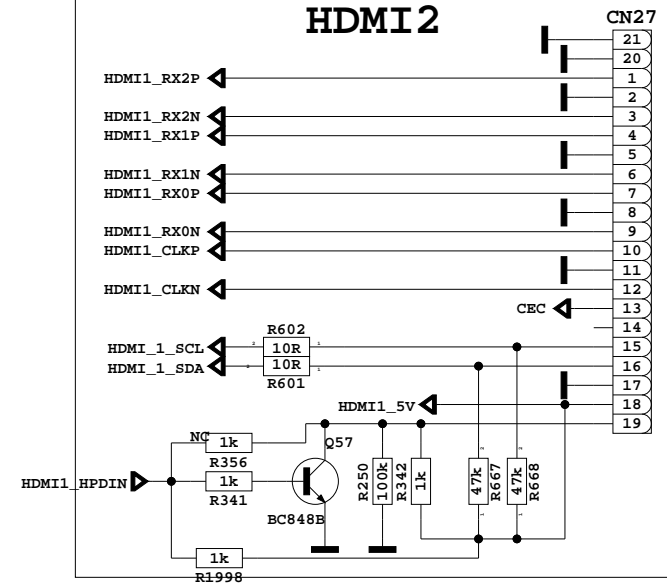

FHD 50Hz 3D FFC

19" TO 22" DOUBLE LVDS FFC OPTIONS

WXGA FFC

OPTIONS TABLE

3D_EN	S183	OP_PIN5
PANEL_VCC	R514, R226, 10k	OP_PIN5
PANEL_VCC	R515, R227, 10k	OP_PIN6
PANEL_VCC	R516, R228, 10k	OP_PIN7
MEGA_DCR_IN	S186	OP_PIN8
PANEL_VCC	R517, R229, 10k	OP_PIN8
MEGA_DCR_OUT	S185	OP_PIN9
PANEL_VCC	R518, R230, 10k	OP_PIN9
PANEL_VCC	R519, R231, 10k	OP_PIN10
PANEL_VCC	R1962, R1961, 10k	OP_PIN11
PANEL_VCC	R513, R225, 10k	OP_PIN27
12V_VCC	S123	OP_PIN40
12V_VCC	S142	OP_PIN41
3D_EN	S188	OP_PIN42
PANEL_VCC	R521, R233, 10k	OP_PIN42
12V_VCC	S122	OP_PIN43
PANEL_VCC	R522, R234, 10k	OP_PIN43
BACKLIGHT_ON/OFF	S164	OP_PIN44
DIMMING	S71	OP_PIN45
PANEL_VCC	R124, R90, 10k	OP_PIN45

PANEL SUPPLY SWITCH

15.6"

DIMMING

AUDIO AMP for 26" to 42"

AUDIO AMP for 16" to 24"

all resistors should be 0 ohm

R11 33R		8 B RWE	
RWE	1 R1	7 RCS	
RCS	2 R2	6 B RA5	
RA5	3 R3	5 B RA2	
RA2	4 R4		
R12 33R		8 B RA0	
RA0	1 R1	7 B RAS	
RAS	2 R2	6 B RCAS	
RCAS	3 R3	5 B RODT	
RODT	4 R4		
R13 33R		8 B RESET	
RRESET	1 R1	7 B RA13	
RA13	2 R2	6 B RA7	
RA7	3 R3	5 B RA9	
RA9	4 R4		
R14 33R		8 B RA3	
RA3	1 R1	7 B RBA2	
RBA2	2 R2	6 B RBA0	
RBA0	3 R3	5 B RCKE	
RCKE	4 R4		
R15 33R		8 B RA4	
RA4	1 R1	7 B RA1	
RA1	2 R2	6 B RBA1	
RBA1	3 R3	5 B RA10	
RA10	4 R4		
R16 33R		8 B RA12	
RA12	1 R1	7 B RA6	
RA6	2 R2	6 B RA8	
RA8	3 R3	5 B RA11	
RA11	4 R4		
R1964 33R		B RCS	
RCS			