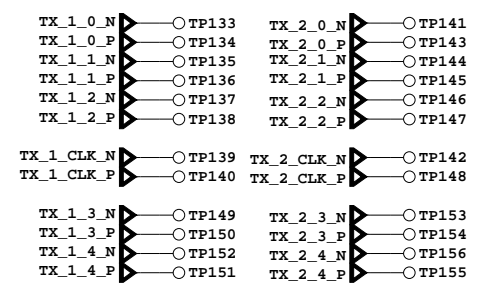

FHD 50Hz 3D FFC

19" TO 22" DOUBLE LVDS FFC OPTIONS

WXGA FFC

OPTIONS TABLE

3D_EN	S183	OP_PIN5
PANEL_VCC	R514, R226, 10k	OP_PIN5
PANEL_VCC	R515, R227, 10k	OP_PIN6
PANEL_VCC	R516, R228, 10k	OP_PIN7
MEGA_DCR_IN	S186	OP_PIN8
PANEL_VCC	R517, R229, 10k	OP_PIN8
MEGA_DCR_OUT	S185	OP_PIN9
PANEL_VCC	R518, R230, 10k	OP_PIN9
PANEL_VCC	R519, R231, 10k	OP_PIN10
PANEL_VCC	R1962, R1961, 10k	OP_PIN11
PANEL_VCC	R513, R225, 10k	OP_PIN27
12V_VCC	S123	OP_PIN40
12V_VCC	S142	OP_PIN41
3D_EN	S188	OP_PIN42
PANEL_VCC	R521, R233, 10k	OP_PIN42
12V_VCC	S122	OP_PIN43
PANEL_VCC	R522, R234, 10k	OP_PIN43
BACKLIGHT_ON/OFF	S164	OP_PIN44
DIMMING	S71	OP_PIN45
PANEL_VCC	R124, R90, 10k	OP_PIN45

PANEL SUPPLY SWITCH

15.6"

DIMMING

AUDIO AMP for 26" to 42"

AUDIO AMP for 16" to 24"

all resistors should be 0 ohm

R11 33R		8 B RWE	
RWE	1 R1	7 RCS	
RCS	2 R2	6 B RA5	
RA5	3 R3	5 B RA2	
RA2	4 R4		
R12 33R		8 B RA0	
RA0	1 R1	7 B RAS	
RAS	2 R2	6 B RCAS	
RCAS	3 R3	5 B RODT	
RODT	4 R4		
R13 33R		8 B RESET	
RRESET	1 R1	7 B RA13	
RA13	2 R2	6 B RA7	
RA7	3 R3	5 B RA9	
RA9	4 R4		
R14 33R		8 B RA3	
RA3	1 R1	7 B RBA2	
RBA2	2 R2	6 B RBA0	
RBA0	3 R3	5 B RCKE	
RCKE	4 R4		
R15 33R		8 B RA4	
RA4	1 R1	7 B RA1	
RA1	2 R2	6 B RBA1	
RBA1	3 R3	5 B RA10	
RA10	4 R4		
R16 33R		8 B RA12	
RA12	1 R1	7 B RA6	
RA6	2 R2	6 B RA8	
RA8	3 R3	5 B RA11	
RA11	4 R4		
R1964 33R		B RCS	
RCS			

INDIA OPTION

SLIM HEADPHONE OUTPUT

SPDIF OUT

SCART1 VIDEO OUTPUT AMPLIFIER

30071260 kullanılacak