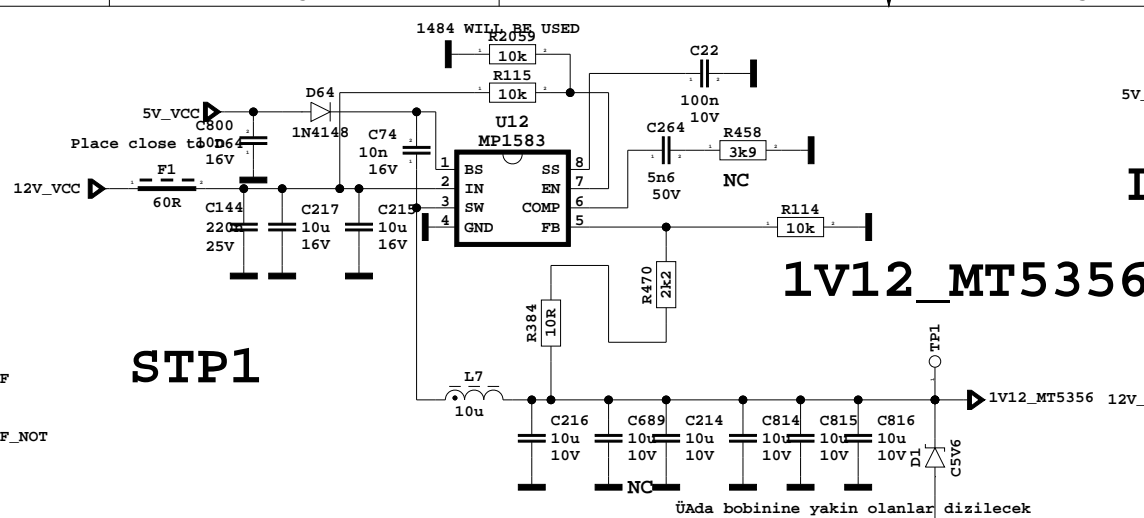

FHD 50Hz 3D FFC

19" TO 22" DOUBLE LVDS FFC OPTIONS

WXGA FFC

OPTIONS TABLE

3D_EN	S183	OP_PIN5
PANEL_VCC	R514, R226, 10k	OP_PIN5
PANEL_VCC	R515, R227, 10k	OP_PIN6
PANEL_VCC	R516, R228, 10k	OP_PIN7
MEGA_DCR_IN	S186	OP_PIN8
PANEL_VCC	R517, R229, 10k	OP_PIN8
MEGA_DCR_OUT	S185	OP_PIN9
PANEL_VCC	R518, R230, 10k	OP_PIN9
PANEL_VCC	R519, R231, 10k	OP_PIN10
PANEL_VCC	R1962, R1961, 10k	OP_PIN11
PANEL_VCC	R513, R225, 10k	OP_PIN27
12V_VCC	S123	OP_PIN40
12V_VCC	S142	OP_PIN41
3D_EN	S188	OP_PIN42
PANEL_VCC	R521, R233, 10k	OP_PIN42
12V_VCC	S122	OP_PIN43
PANEL_VCC	R522, R234, 10k	OP_PIN43
BACKLIGHT_ON/OFF	S164	OP_PIN44
DIMMING	S71	OP_PIN45
PANEL_VCC	R124, R90, 10k	OP_PIN45

PANEL SUPPLY SWITCH

15.6"

DIMMING

AUDIO AMP for 26" to 42"

AUDIO AMP for 16" to 24"

all resistors should be 0 ohm

R11 33R		8 B RWE	
RWE	1 R1	7 RCS	
RCS	2 R2	6 B RA5	
RA5	3 R3	5 B RA2	
RA2	4 R4		
R12 33R		8 B RA0	
RA0	1 R1	7 B RAS	
RAS	2 R2	6 B RCAS	
RCAS	3 R3	5 B RODT	
RODT	4 R4		
R13 33R		8 B RESET	
RRESET	1 R1	7 B RA13	
RA13	2 R2	6 B RA7	
RA7	3 R3	5 B RA9	
RA9	4 R4		
R14 33R		8 B RA3	
RA3	1 R1	7 B RBA2	
RBA2	2 R2	6 B RBA0	
RBA0	3 R3	5 B RCKE	
RCKE	4 R4		
R15 33R		8 B RA4	
RA4	1 R1	7 B RA1	
RA1	2 R2	6 B RBA1	
RBA1	3 R3	5 B RA10	
RA10	4 R4		
R16 33R		8 B RA12	
RA12	1 R1	7 B RA6	
RA6	2 R2	6 B RA8	
RA8	3 R3	5 B RA11	
RA11	4 R4		
R1964 33R		B RCS	
RCS			

INDIA OPTION

SLIM HEADPHONE OUTPUT

SPDIF OUT

SCART1 VIDEO OUTPUT AMPLIFIER

30071260 kullanılacak