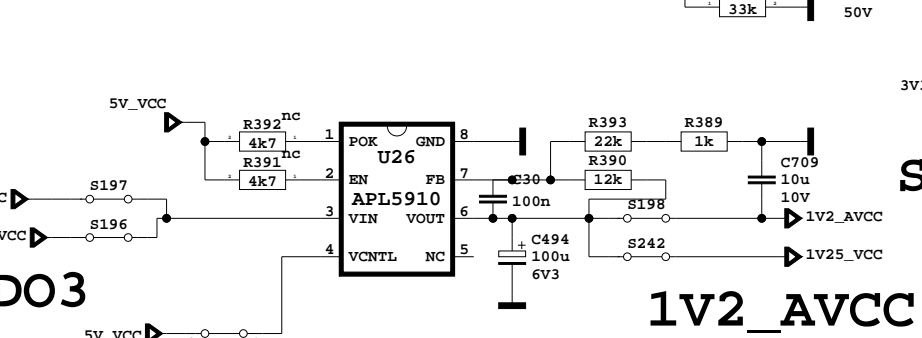

FHD 50Hz 3D FFC

19" TO 22" DOUBLE LVDS FFC OPTIONS

WXGA FFC

OPTIONS TABLE

3D_EN	S183	OP_PIN5
PANEL_VCC	R514, R226, 10k	OP_PIN5
PANEL_VCC	R515, R227, 10k	OP_PIN6
PANEL_VCC	R516, R228, 10k	OP_PIN7
MEGA_DCR_IN	S186	OP_PIN8
PANEL_VCC	R517, R229, 10k	OP_PIN8
MEGA_DCR_OUT	S185	OP_PIN9
PANEL_VCC	R518, R230, 10k	OP_PIN9
PANEL_VCC	R519, R231, 10k	OP_PIN10
PANEL_VCC	R1962, R1961, 10k	OP_PIN11
PANEL_VCC	R513, R225, 10k	OP_PIN27
12V_VCC	S123	OP_PIN40
12V_VCC	S142	OP_PIN41
3D_EN	S188	OP_PIN42
PANEL_VCC	R521, R233, 10k	OP_PIN42
12V_VCC	S122	OP_PIN43
PANEL_VCC	R522, R234, 10k	OP_PIN43
BACKLIGHT_ON/OFF	S164	OP_PIN44
DIMMING	S71	OP_PIN45
PANEL_VCC	R124, R90, 10k	OP_PIN45

PANEL SUPPLY SWITCH

15.6"

DIMMING

AUDIO AMP for 26" to 42"

AUDIO AMP for 16" to 24"

all resistors should be 0 ohm

R11 33R		8 B RWE	
RWE	1 R1	7 RCS	
RCS	2 R2	6 B RA5	
RA5	3 R3	5 B RA2	
RA2	4 R4		
R12 33R		8 B RA0	
RA0	1 R1	7 B RAS	
RAS	2 R2	6 B RCAS	
RCAS	3 R3	5 B RODT	
RODT	4 R4		
R13 33R		8 B RESET	
RRESET	1 R1	7 B RA13	
RA13	2 R2	6 B RA7	
RA7	3 R3	5 B RA9	
RA9	4 R4		
R14 33R		8 B RA3	
RA3	1 R1	7 B RBA2	
RBA2	2 R2	6 B RBA0	
RBA0	3 R3	5 B RCKE	
RCKE	4 R4		
R15 33R		8 B RA4	
RA4	1 R1	7 B RA1	
RA1	2 R2	6 B RBA1	
RBA1	3 R3	5 B RA10	
RA10	4 R4		
R16 33R		8 B RA12	
RA12	1 R1	7 B RA6	
RA6	2 R2	6 B RA8	
RA8	3 R3	5 B RA11	
RA11	4 R4		
R1964 33R		B RCS	
RCS			

INDIA OPTION

SLIM HEADPHONE OUTPUT

SPDIF OUT

SCART1 VIDEO OUTPUT AMPLIFIER

30071260 kullanılacak