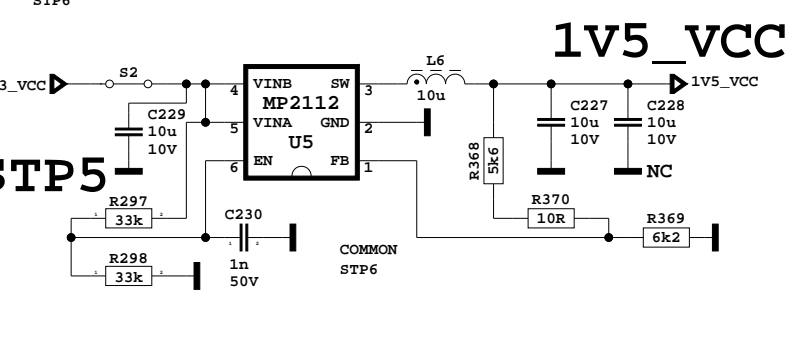

FHD 50Hz 3D FFC

19" TO 22" DOUBLE LVDS FFC OPTIONS

WXGA FFC

OPTIONS TABLE

3D_EN	S183	OP_PIN5
PANEL_VCC	R514, R226, 10k	OP_PIN5
PANEL_VCC	R515, R227, 10k	OP_PIN6
PANEL_VCC	R516, R228, 10k	OP_PIN7
MEGA_DCR_IN	S186	OP_PIN8
PANEL_VCC	R517, R229, 10k	OP_PIN8
MEGA_DCR_OUT	S185	OP_PIN9
PANEL_VCC	R518, R230, 10k	OP_PIN9
PANEL_VCC	R519, R231, 10k	OP_PIN10
PANEL_VCC	R1962, R1961, 10k	OP_PIN11
PANEL_VCC	R513, R225, 10k	OP_PIN27
12V_VCC	S123	OP_PIN40
12V_VCC	S142	OP_PIN41
3D_EN	S188	OP_PIN42
PANEL_VCC	R521, R233, 10k	OP_PIN42
12V_VCC	S122	OP_PIN43
PANEL_VCC	R522, R234, 10k	OP_PIN43
BACKLIGHT_ON/OFF	S164	OP_PIN44
DIMMING	S71	OP_PIN45
PANEL_VCC	R124, R90, 10k	OP_PIN45

PANEL SUPPLY SWITCH

15.6"

DIMMING

AUDIO AMP for 26" to 42"

AUDIO AMP for 16" to 24"

all resistors should be 0 ohm

R11 33R		8 B RWE	
RWE	1 R1	7 RCS	
RCS	2 R2	6 B RA5	
RA5	3 R3	5 B RA2	
RA2	4 R4		
R12 33R		8 B RA0	
RA0	1 R1	7 B RAS	
RAS	2 R2	6 B RCAS	
RCAS	3 R3	5 B RODT	
RODT	4 R4		
R13 33R		8 B RESET	
RRESET	1 R1	7 B RA13	
RA13	2 R2	6 B RA7	
RA7	3 R3	5 B RA9	
RA9	4 R4		
R14 33R		8 B RA3	
RA3	1 R1	7 B RBA2	
RBA2	2 R2	6 B RBA0	
RBA0	3 R3	5 B RCKE	
RCKE	4 R4		
R15 33R		8 B RA4	
RA4	1 R1	7 B RA1	
RA1	2 R2	6 B RBA1	
RBA1	3 R3	5 B RA10	
RA10	4 R4		
R16 33R		8 B RA12	
RA12	1 R1	7 B RA6	
RA6	2 R2	6 B RA8	
RA8	3 R3	5 B RA11	
RA11	4 R4		
R1964 33R		B RCS	
RCS			

INDIA OPTION

SLIM HEADPHONE OUTPUT

SPDIF OUT

SCART1 VIDEO OUTPUT AMPLIFIER

30071260 kullanılacak