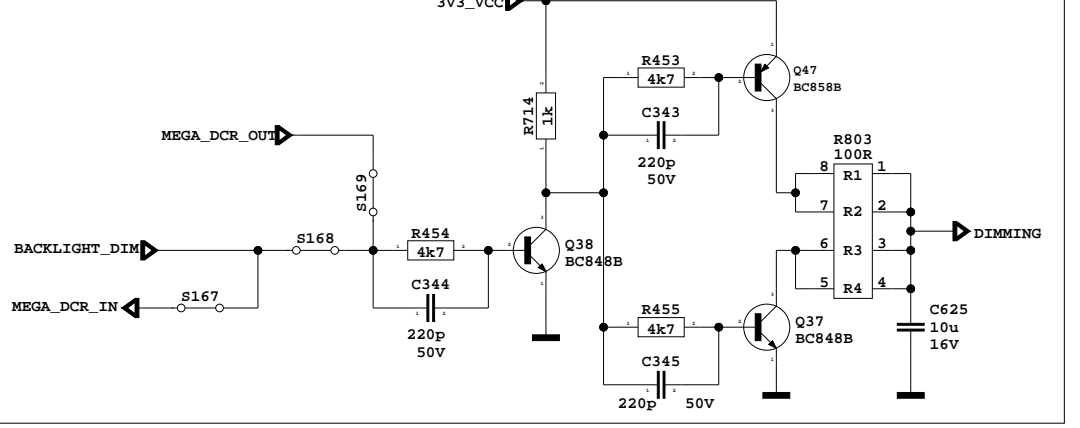

FHD 50Hz 3D FFC

19" TO 22" DOUBLE LVDS FFC OPTIONS

WXGA FFC

OPTIONS TABLE

3D_EN	S183	OP_PIN5
PANEL_VCC	R514, R226, 10k	OP_PIN5
PANEL_VCC	R515, R227, 10k	OP_PIN6
PANEL_VCC	R516, R228, 10k	OP_PIN7
MEGA_DCR_IN	S186	OP_PIN8
PANEL_VCC	R517, R229, 10k	OP_PIN8
MEGA_DCR_OUT	S185	OP_PIN9
PANEL_VCC	R518, R230, 10k	OP_PIN9
PANEL_VCC	R519, R231, 10k	OP_PIN10
PANEL_VCC	R1962, R1961, 10k	OP_PIN11
PANEL_VCC	R513, R225, 10k	OP_PIN27
12V_VCC	S123	OP_PIN40
12V_VCC	S142	OP_PIN41
3D_EN	S188	OP_PIN42
PANEL_VCC	R521, R233, 10k	OP_PIN42
12V_VCC	S122	OP_PIN43
PANEL_VCC	R522, R234, 10k	OP_PIN43
BACKLIGHT_ON/OFF	S164	OP_PIN44
DIMMING	S71	OP_PIN45
PANEL_VCC	R124, R90, 10k	OP_PIN45

PANEL SUPPLY SWITCH

15.6"

DIMMING

AUDIO AMP for 26" to 42"

AUDIO AMP for 16" to 24"

all resistors should be 0 ohm

R11 33R		8 B RWE	
RWE	1 R1	7 RCS	
RCS	2 R2	6 B RA5	
RA5	3 R3	5 B RA2	
RA2	4 R4		
R12 33R		8 B RA0	
RA0	1 R1	7 B RAS	
RAS	2 R2	6 B RCAS	
RCAS	3 R3	5 B RODT	
RODT	4 R4		
R13 33R		8 B RESET	
RRESET	1 R1	7 B RA13	
RA13	2 R2	6 B RA7	
RA7	3 R3	5 B RA9	
RA9	4 R4		
R14 33R		8 B RA3	
RA3	1 R1	7 B RBA2	
RBA2	2 R2	6 B RBA0	
RBA0	3 R3	5 B RCKE	
RCKE	4 R4		
R15 33R		8 B RA4	
RA4	1 R1	7 B RA1	
RA1	2 R2	6 B RBA1	
RBA1	3 R3	5 B RA10	
RA10	4 R4		
R16 33R		8 B RA12	
RA12	1 R1	7 B RA6	
RA6	2 R2	6 B RA8	
RA8	3 R3	5 B RA11	
RA11	4 R4		
R1964 33R		B RCS	
RCS			

INDIA OPTION

SLIM HEADPHONE OUTPUT

SPDIF OUT

SCART1 VIDEO OUTPUT AMPLIFIER

30071260 kullanılacak