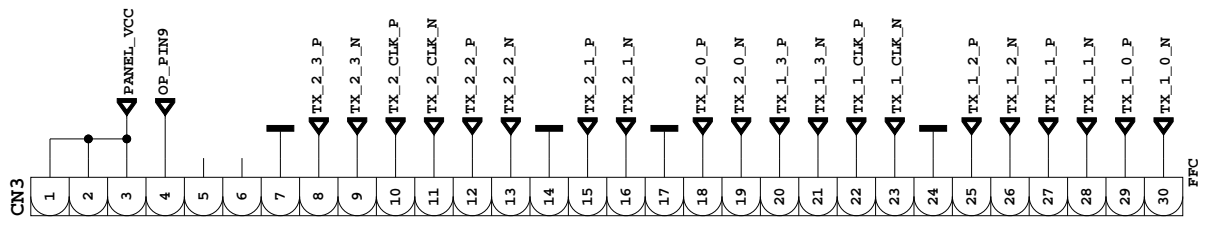

FHD 50Hz 3D FFC

19" TO 22" DOUBLE LVDS FFC OPTIONS

WXGA FFC

OPTIONS TABLE

3D_EN	S183	OP_PIN5
PANEL_VCC	R514, R226, 10k	OP_PIN5
PANEL_VCC	R515, R227, 10k	OP_PIN6
PANEL_VCC	R516, R228, 10k	OP_PIN7
MEGA_DCR_IN	S186	OP_PIN8
PANEL_VCC	R517, R229, 10k	OP_PIN8
MEGA_DCR_OUT	S185	OP_PIN9
PANEL_VCC	R518, R230, 10k	OP_PIN9
PANEL_VCC	R519, R231, 10k	OP_PIN10
PANEL_VCC	R1962, R1961, 10k	OP_PIN11
PANEL_VCC	R513, R225, 10k	OP_PIN27
12V_VCC	S123	OP_PIN40
12V_VCC	S142	OP_PIN41
3D_EN	S188	OP_PIN42
PANEL_VCC	R521, R233, 10k	OP_PIN42
12V_VCC	S122	OP_PIN43
PANEL_VCC	R522, R234, 10k	OP_PIN43
BACKLIGHT_ON/OFF	S164	OP_PIN44
DIMMING	S71	OP_PIN45
PANEL_VCC	R124, R90, 10k	OP_PIN45

PANEL SUPPLY SWITCH

15.6"

DIMMING

AUDIO AMP for 26" to 42"

AUDIO AMP for 16" to 24"

all resistors should be 0 ohm

R11 33R		8 B RWE	
RWE	1 R1	7 RCS	
RCS	2 R2	6 B RA5	
RA5	3 R3	5 B RA2	
RA2	4 R4		
R12 33R		8 B RA0	
RA0	1 R1	7 B RAS	
RAS	2 R2	6 B RCAS	
RCAS	3 R3	5 B RODT	
RODT	4 R4		
R13 33R		8 B RESET	
RRESET	1 R1	7 B RA13	
RA13	2 R2	6 B RA7	
RA7	3 R3	5 B RA9	
RA9	4 R4		
R14 33R		8 B RA3	
RA3	1 R1	7 B RBA2	
RBA2	2 R2	6 B RBA0	
RBA0	3 R3	5 B RCKE	
RCKE	4 R4		
R15 33R		8 B RA4	
RA4	1 R1	7 B RA1	
RA1	2 R2	6 B RBA1	
RBA1	3 R3	5 B RA10	
RA10	4 R4		
R16 33R		8 B RA12	
RA12	1 R1	7 B RA6	
RA6	2 R2	6 B RA8	
RA8	3 R3	5 B RA11	
RA11	4 R4		
R1964 33R		B RCS	
RCS			