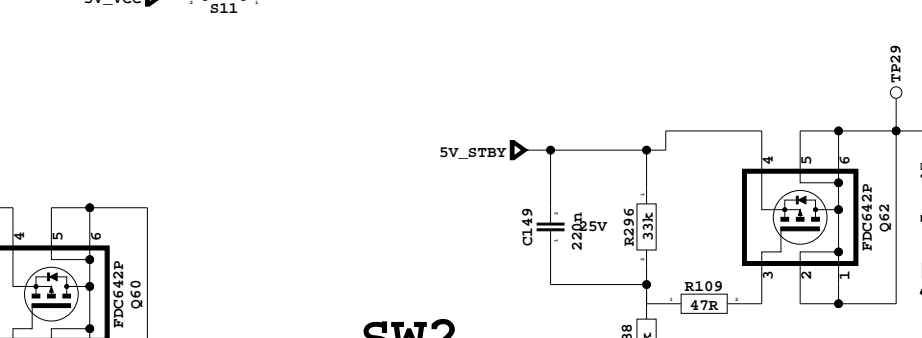

FHD 50Hz 3D FFC

19" TO 22" DOUBLE LVDS FFC OPTIONS

WXGA FFC

OPTIONS TABLE

3D_EN	S183	OP_PIN5
PANEL_VCC	R514, R226, 10k	OP_PIN5
PANEL_VCC	R515, R227, 10k	OP_PIN6
PANEL_VCC	R516, R228, 10k	OP_PIN7
MEGA_DCR_IN	S186	OP_PIN8
PANEL_VCC	R517, R229, 10k	OP_PIN8
MEGA_DCR_OUT	S185	OP_PIN9
PANEL_VCC	R518, R230, 10k	OP_PIN9
PANEL_VCC	R519, R231, 10k	OP_PIN10
PANEL_VCC	R1962, R1961, 10k	OP_PIN11
PANEL_VCC	R513, R225, 10k	OP_PIN27
12V_VCC	S123	OP_PIN40
12V_VCC	S142	OP_PIN41
3D_EN	S188	OP_PIN42
PANEL_VCC	R521, R233, 10k	OP_PIN42
12V_VCC	S122	OP_PIN43
PANEL_VCC	R522, R234, 10k	OP_PIN43
BACKLIGHT_ON/OFF	S164	OP_PIN44
DIMMING	S71	OP_PIN45
PANEL_VCC	R124, R90, 10k	OP_PIN45

PANEL SUPPLY SWITCH

15.6"

DIMMING

AUDIO AMP for 26" to 42"

AUDIO AMP for 16" to 24"

all resistors should be 0 ohm

R11 33R		8 B RWE	
RWE	1 R1	7 RCS	
RCS	2 R2	6 B RA5	
RA5	3 R3	5 B RA2	
RA2	4 R4		
R12 33R		8 B RA0	
RA0	1 R1	7 B RAS	
RAS	2 R2	6 B RCAS	
RCAS	3 R3	5 B RODT	
RODT	4 R4		
R13 33R		8 B RESET	
RRESET	1 R1	7 B RA13	
RA13	2 R2	6 B RA7	
RA7	3 R3	5 B RA9	
RA9	4 R4		
R14 33R		8 B RA3	
RA3	1 R1	7 B RBA2	
RBA2	2 R2	6 B RBA0	
RBA0	3 R3	5 B RCKE	
RCKE	4 R4		
R15 33R		8 B RA4	
RA4	1 R1	7 B RA1	
RA1	2 R2	6 B RBA1	
RBA1	3 R3	5 B RA10	
RA10	4 R4		
R16 33R		8 B RA12	
RA12	1 R1	7 B RA6	
RA6	2 R2	6 B RA8	
RA8	3 R3	5 B RA11	
RA11	4 R4		
R1964 33R		B RCS	
RCS			