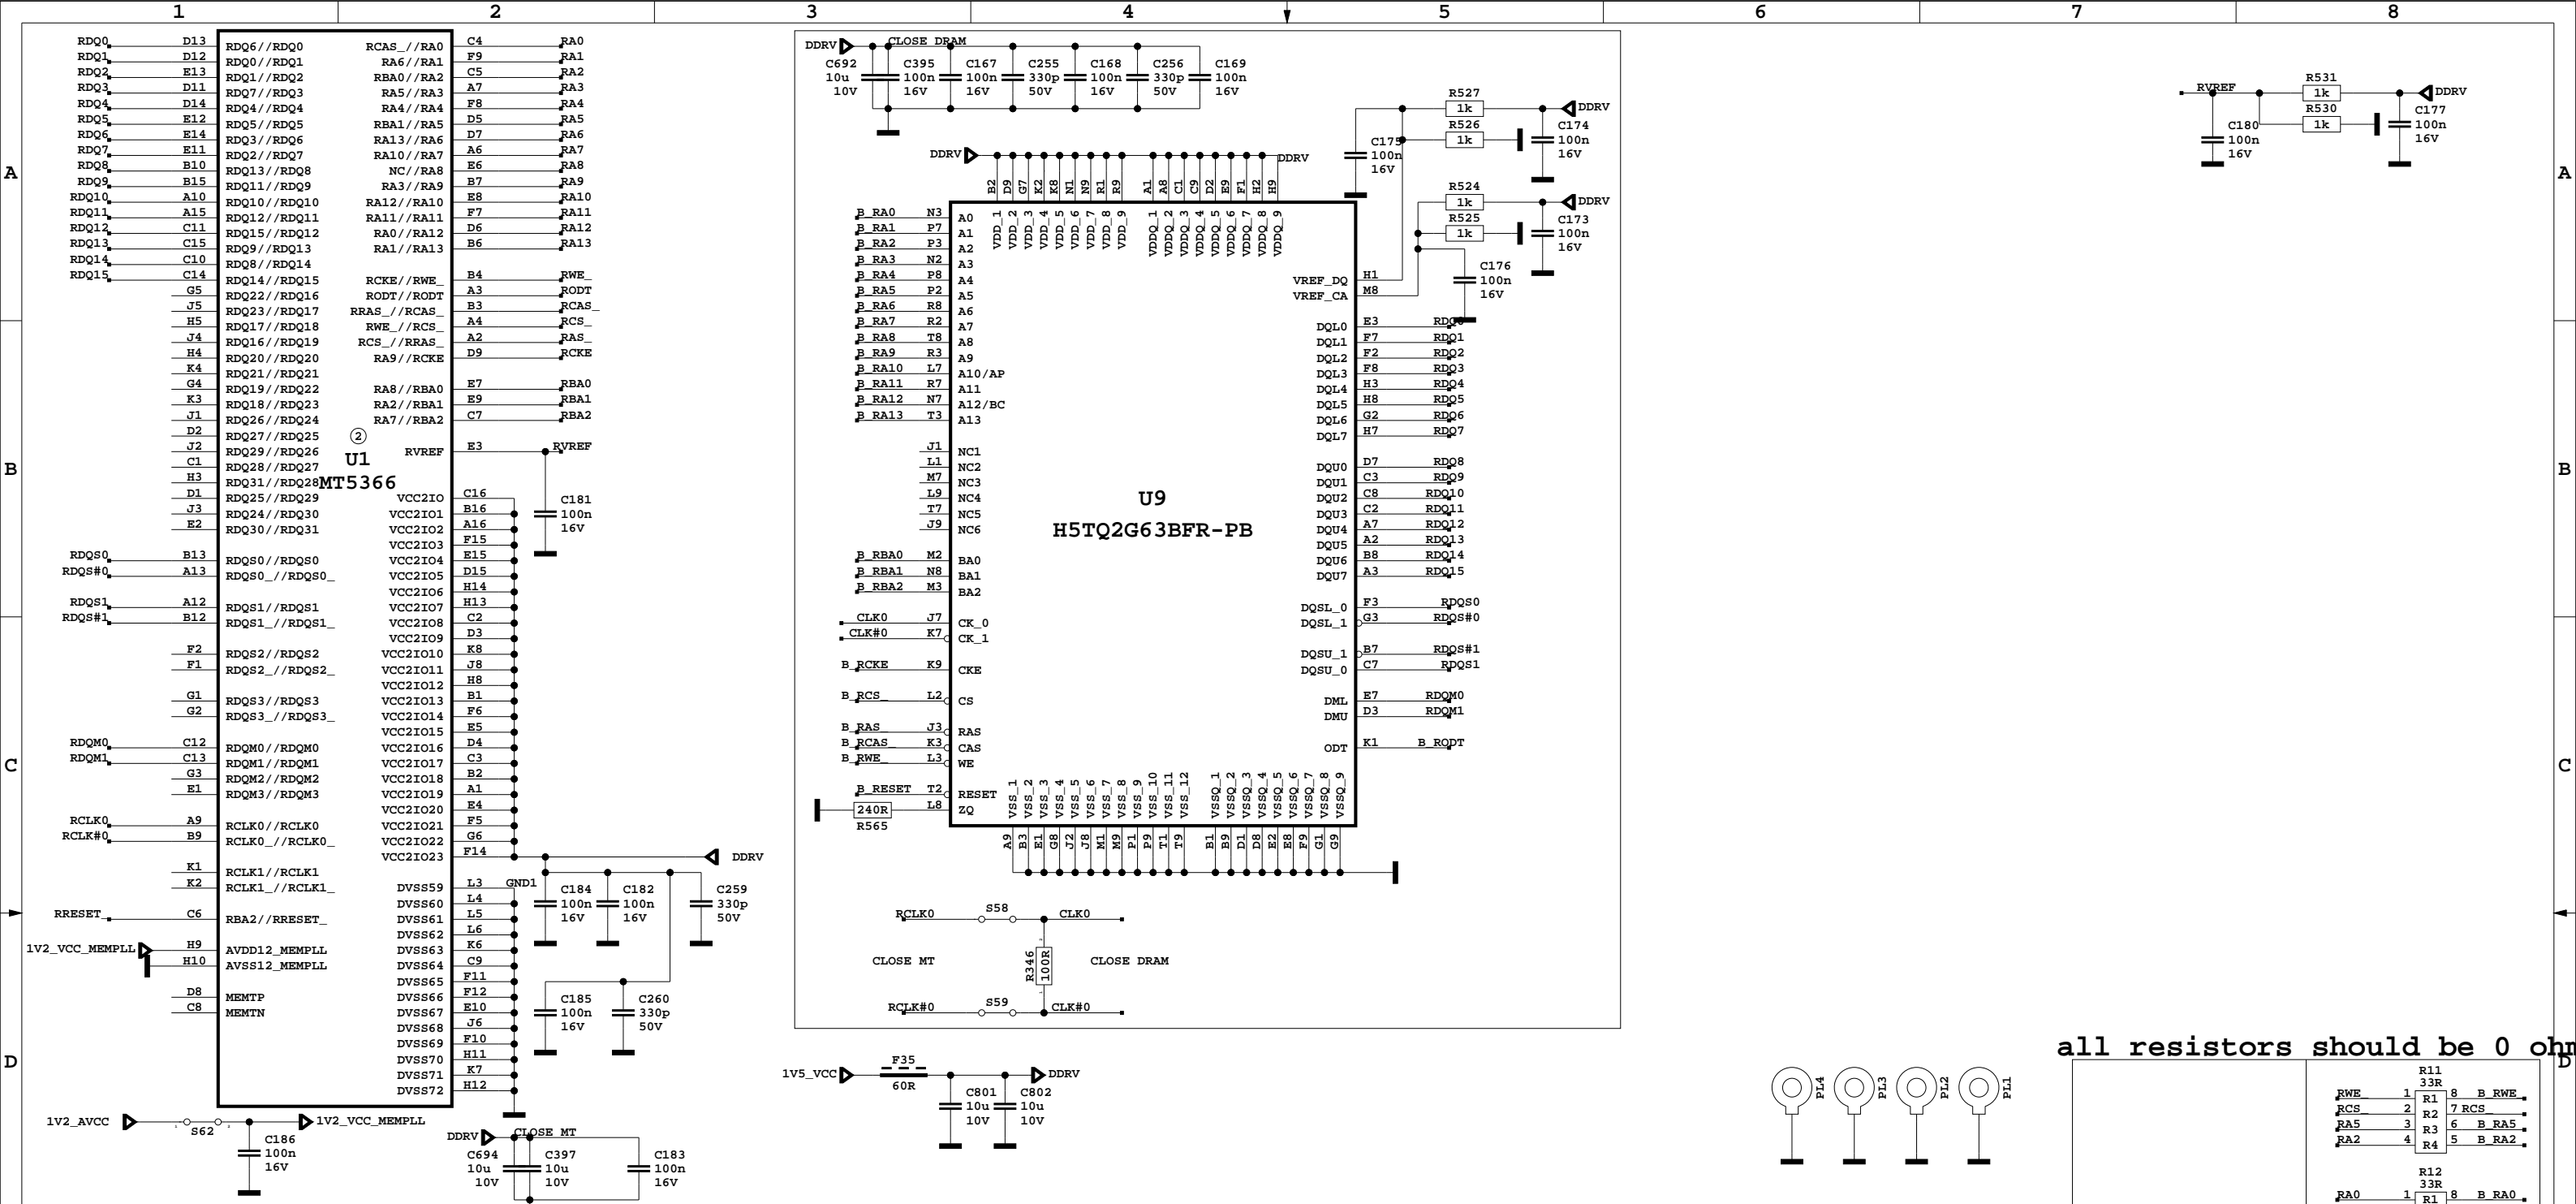

FHD 50Hz 3D FFC

19" TO 22" DOUBLE LVDS FFC OPTIONS

WXGA FFC

OPTIONS TABLE

3D_EN	S183	OP_PIN5
PANEL_VCC	R514, R226, 10k	OP_PIN5
PANEL_VCC	R515, R227, 10k	OP_PIN6
PANEL_VCC	R516, R228, 10k	OP_PIN7
MEGA_DCR_IN	S186	OP_PIN8
PANEL_VCC	R517, R229, 10k	OP_PIN8
MEGA_DCR_OUT	S185	OP_PIN9
PANEL_VCC	R518, R230, 10k	OP_PIN9
PANEL_VCC	R519, R231, 10k	OP_PIN10
PANEL_VCC	R1962, R1961, 10k	OP_PIN11
PANEL_VCC	R513, R225, 10k	OP_PIN27
12V_VCC	S123	OP_PIN40
12V_VCC	S142	OP_PIN41
3D_EN	S188	OP_PIN42
PANEL_VCC	R521, R233, 10k	OP_PIN42
12V_VCC	S122	OP_PIN43
PANEL_VCC	R522, R234, 10k	OP_PIN43
BACKLIGHT_ON/OFF	S164	OP_PIN44
DIMMING	S71	OP_PIN45
PANEL_VCC	R124, R90, 10k	OP_PIN45

PANEL SUPPLY SWITCH

15.6"

DIMMING

AUDIO AMP for 26" to 42"

AUDIO AMP for 16" to 24"

all resistors should be 0 ohm

R11 33R		8 B RWE	
RWE	1 R1	7 RCS	
RCS	2 R2	6 B RA5	
RA5	3 R3	5 B RA2	
RA2	4 R4		
R12 33R		8 B RA0	
RA0	1 R1	7 B RAS	
RAS	2 R2	6 B RCAS	
RCAS	3 R3	5 B RODT	
RODT	4 R4		
R13 33R		8 B RESET	
RRESET	1 R1	7 B RA13	
RA13	2 R2	6 B RA7	
RA7	3 R3	5 B RA9	
RA9	4 R4		
R14 33R		8 B RA3	
RA3	1 R1	7 B RBA2	
RBA2	2 R2	6 B RBA0	
RBA0	3 R3	5 B RCKE	
RCKE	4 R4		
R15 33R		8 B RA4	
RA4	1 R1	7 B RA1	
RA1	2 R2	6 B RBA1	
RBA1	3 R3	5 B RA10	
RA10	4 R4		
R16 33R		8 B RA12	
RA12	1 R1	7 B RA6	
RA6	2 R2	6 B RA8	
RA8	3 R3	5 B RA11	
RA11	4 R4		
R1964 33R		B RCS	
RCS			