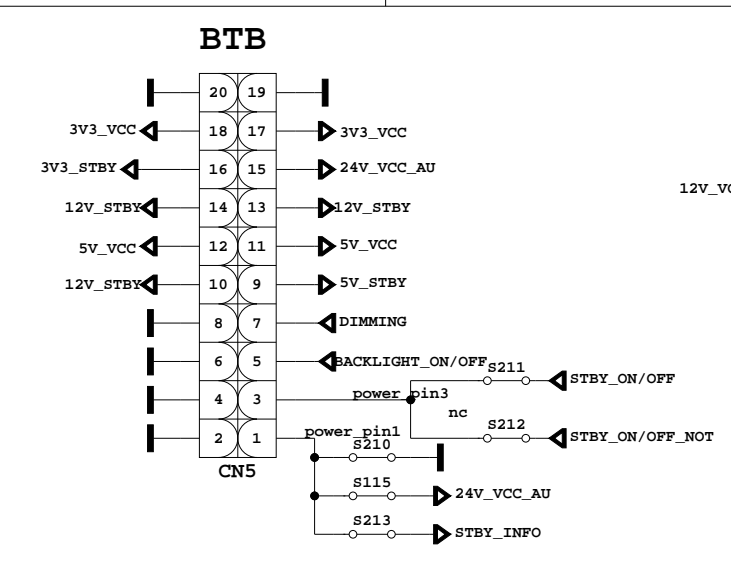

FHD 50Hz 3D FFC

19" TO 22" DOUBLE LVDS FFC OPTIONS

WXGA FFC

OPTIONS TABLE

3D_EN	S183	OP_PIN5
PANEL_VCC	R514, R226, 10k	OP_PIN5
PANEL_VCC	R515, R227, 10k	OP_PIN6
PANEL_VCC	R516, R228, 10k	OP_PIN7
MEGA_DCR_IN	S186	OP_PIN8
PANEL_VCC	R517, R229, 10k	OP_PIN8
MEGA_DCR_OUT	S185	OP_PIN9
PANEL_VCC	R518, R230, 10k	OP_PIN9
PANEL_VCC	R519, R231, 10k	OP_PIN10
PANEL_VCC	R1962, R1961, 10k	OP_PIN11
PANEL_VCC	R513, R225, 10k	OP_PIN27
12V_VCC	S123	OP_PIN40
12V_VCC	S142	OP_PIN41
3D_EN	S188	OP_PIN42
PANEL_VCC	R521, R233, 10k	OP_PIN42
12V_VCC	S122	OP_PIN43
PANEL_VCC	R522, R234, 10k	OP_PIN43
BACKLIGHT_ON/OFF	S164	OP_PIN44
DIMMING	S71	OP_PIN45
PANEL_VCC	R124, R90, 10k	OP_PIN45

PANEL SUPPLY SWITCH

15.6"

DIMMING

AUDIO AMP for 26" to 42"

AUDIO AMP for 16" to 24"

all resistors should be 0 ohm

R11 33R		8 B RWE	
RWE	1 R1	7 RCS	
RCS	2 R2	6 B RA5	
RA5	3 R3	5 B RA2	
RA2	4 R4		
R12 33R		8 B RA0	
RA0	1 R1	7 B RAS	
RAS	2 R2	6 B RCAS	
RCAS	3 R3	5 B RODT	
RODT	4 R4		
R13 33R		8 B RESET	
RRESET	1 R1	7 B RA13	
RA13	2 R2	6 B RA7	
RA7	3 R3	5 B RA9	
RA9	4 R4		
R14 33R		8 B RA3	
RA3	1 R1	7 B RBA2	
RBA2	2 R2	6 B RBA0	
RBA0	3 R3	5 B RCKE	
RCKE	4 R4		
R15 33R		8 B RA4	
RA4	1 R1	7 B RA1	
RA1	2 R2	6 B RBA1	
RBA1	3 R3	5 B RA10	
RA10	4 R4		
R16 33R		8 B RA12	
RA12	1 R1	7 B RA6	
RA6	2 R2	6 B RA8	
RA8	3 R3	5 B RA11	
RA11	4 R4		
R1964 33R		B RCS	
RCS			

INDIA OPTION

SLIM HEADPHONE OUTPUT

SPDIF OUT

SCART1 VIDEO OUTPUT AMPLIFIER

30071260 kullanılacak