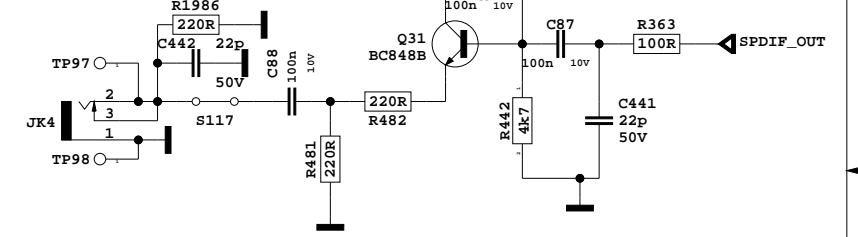

FHD 50Hz 3D FFC

19" TO 22" DOUBLE LVDS FFC OPTIONS

WXGA FFC

OPTIONS TABLE

3D_EN	S183	OP_PIN5
PANEL_VCC	R514, R226, 10k	OP_PIN5
PANEL_VCC	R515, R227, 10k	OP_PIN6
PANEL_VCC	R516, R228, 10k	OP_PIN7
MEGA_DCR_IN	S186	OP_PIN8
PANEL_VCC	R517, R229, 10k	OP_PIN8
MEGA_DCR_OUT	S185	OP_PIN9
PANEL_VCC	R518, R230, 10k	OP_PIN9
PANEL_VCC	R519, R231, 10k	OP_PIN10
PANEL_VCC	R1962, R1961, 10k	OP_PIN11
PANEL_VCC	R513, R225, 10k	OP_PIN27
12V_VCC	S123	OP_PIN40
12V_VCC	S142	OP_PIN41
3D_EN	S188	OP_PIN42
PANEL_VCC	R521, R233, 10k	OP_PIN42
12V_VCC	S122	OP_PIN43
PANEL_VCC	R522, R234, 10k	OP_PIN43
BACKLIGHT_ON/OFF	S164	OP_PIN44
DIMMING	S71	OP_PIN45
PANEL_VCC	R124, R90, 10k	OP_PIN45

PANEL SUPPLY SWITCH

15.6"

DIMMING

AUDIO AMP for 26" to 42"

AUDIO AMP for 16" to 24"

all resistors should be 0 ohm

R11 33R		8 B RWE	
RWE	1 R1	7 RCS	
RCS	2 R2	6 B RA5	
RA5	3 R3	5 B RA2	
RA2	4 R4		
R12 33R		8 B RA0	
RA0	1 R1	7 B RAS	
RAS	2 R2	6 B RCAS	
RCAS	3 R3	5 B RODT	
RODT	4 R4		
R13 33R		8 B RESET	
RRESET	1 R1	7 B RA13	
RA13	2 R2	6 B RA7	
RA7	3 R3	5 B RA9	
RA9	4 R4		
R14 33R		8 B RA3	
RA3	1 R1	7 B RBA2	
RBA2	2 R2	6 B RBA0	
RBA0	3 R3	5 B RCKE	
RCKE	4 R4		
R15 33R		8 B RA4	
RA4	1 R1	7 B RA1	
RA1	2 R2	6 B RBA1	
RBA1	3 R3	5 B RA10	
RA10	4 R4		
R16 33R		8 B RA12	
RA12	1 R1	7 B RA6	
RA6	2 R2	6 B RA8	
RA8	3 R3	5 B RA11	
RA11	4 R4		
R1964 33R		B RCS	
RCS			

INDIA OPTION

SLIM HEADPHONE OUTPUT

SPDIF OUT

SCART1 VIDEO OUTPUT AMPLIFIER

30071260 kullanılacak