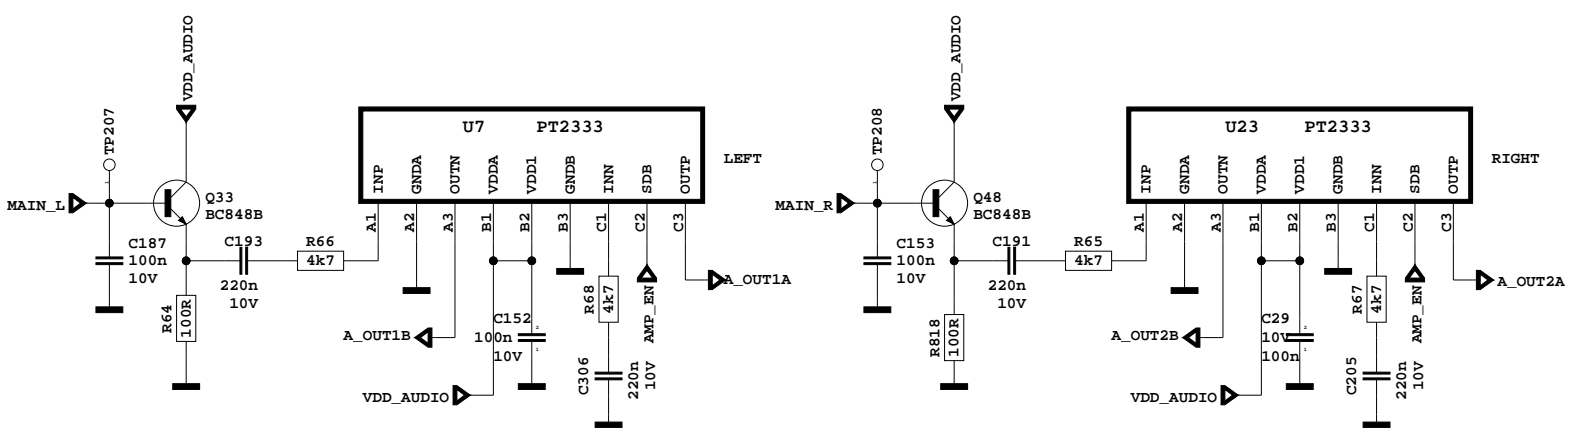

FHD 50Hz 3D FFC

19" TO 22" DOUBLE LVDS FFC OPTIONS

WXGA FFC

OPTIONS TABLE

3D_EN	S183	OP_PIN5
PANEL_VCC	R514, R226, 10k	OP_PIN5
PANEL_VCC	R515, R227, 10k	OP_PIN6
PANEL_VCC	R516, R228, 10k	OP_PIN7
MEGA_DCR_IN	S186	OP_PIN8
PANEL_VCC	R517, R229, 10k	OP_PIN8
MEGA_DCR_OUT	S185	OP_PIN9
PANEL_VCC	R518, R230, 10k	OP_PIN9
PANEL_VCC	R519, R231, 10k	OP_PIN10
PANEL_VCC	R1962, R1961, 10k	OP_PIN11
PANEL_VCC	R513, R225, 10k	OP_PIN27
12V_VCC	S123	OP_PIN40
12V_VCC	S142	OP_PIN41
3D_EN	S188	OP_PIN42
PANEL_VCC	R521, R233, 10k	OP_PIN42
12V_VCC	S122	OP_PIN43
PANEL_VCC	R522, R234, 10k	OP_PIN43
BACKLIGHT_ON/OFF	S164	OP_PIN44
DIMMING	S71	OP_PIN45
PANEL_VCC	R124, R90, 10k	OP_PIN45

PANEL SUPPLY SWITCH

15.6"

DIMMING

AUDIO AMP for 26" to 42"

AUDIO AMP for 16" to 24"

all resistors should be 0 ohm

R11 33R		8 B RWE	
RWE	1 R1	7 RCS	
RCS	2 R2	6 B RA5	
RA5	3 R3	5 B RA2	
RA2	4 R4		
R12 33R		8 B RA0	
RA0	1 R1	7 B RAS	
RAS	2 R2	6 B RCAS	
RCAS	3 R3	5 B RODT	
RODT	4 R4		
R13 33R		8 B RESET	
RRESET	1 R1	7 B RA13	
RA13	2 R2	6 B RA7	
RA7	3 R3	5 B RA9	
RA9	4 R4		
R14 33R		8 B RA3	
RA3	1 R1	7 B RBA2	
RBA2	2 R2	6 B RBA0	
RBA0	3 R3	5 B RCKE	
RCKE	4 R4		
R15 33R		8 B RA4	
RA4	1 R1	7 B RA1	
RA1	2 R2	6 B RBA1	
RBA1	3 R3	5 B RA10	
RA10	4 R4		
R16 33R		8 B RA12	
RA12	1 R1	7 B RA6	
RA6	2 R2	6 B RA8	
RA8	3 R3	5 B RA11	
RA11	4 R4		
R1964 33R		B RCS	
RCS			

INDIA OPTION

SLIM HEADPHONE OUTPUT

SPDIF OUT

SCART1 VIDEO OUTPUT AMPLIFIER

30071260 kullanılacak