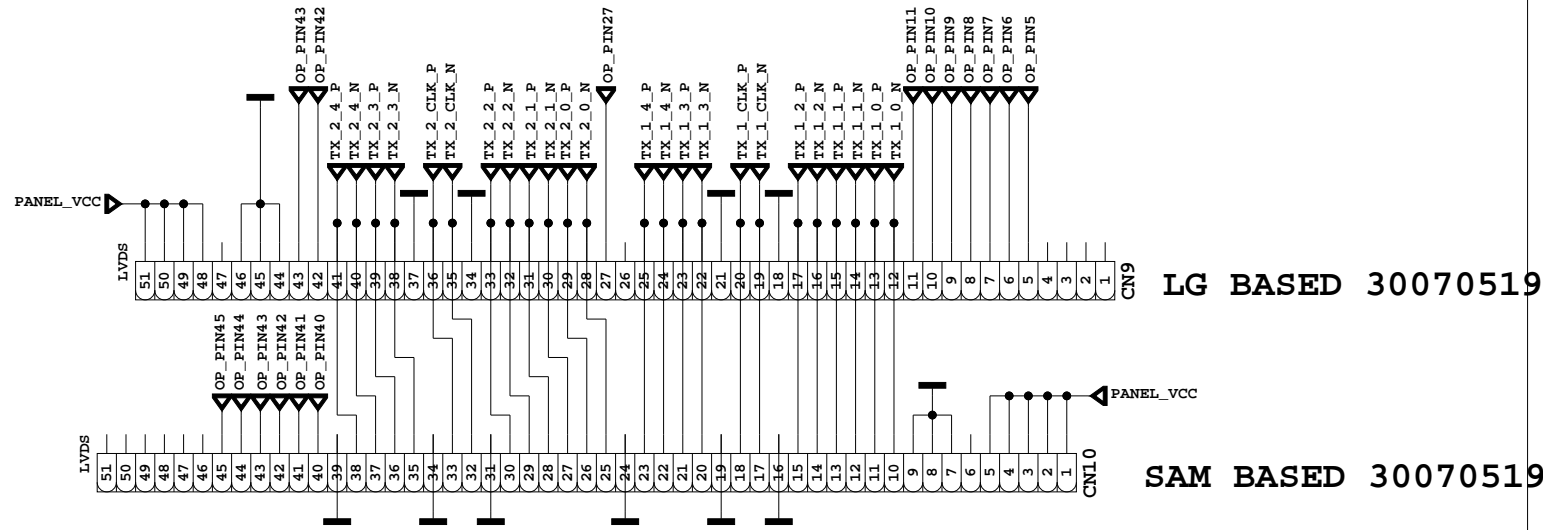

FHD 50Hz 3D FFC

19" TO 22" DOUBLE LVDS FFC OPTIONS

WXGA FFC

OPTIONS TABLE

3D_EN	S183	OP_PIN5
PANEL_VCC	R514, R226, 10k	OP_PIN5
PANEL_VCC	R515, R227, 10k	OP_PIN6
PANEL_VCC	R516, R228, 10k	OP_PIN7
MEGA_DCR_IN	S186	OP_PIN8
PANEL_VCC	R517, R229, 10k	OP_PIN8
MEGA_DCR_OUT	S185	OP_PIN9
PANEL_VCC	R518, R230, 10k	OP_PIN9
PANEL_VCC	R519, R231, 10k	OP_PIN10
PANEL_VCC	R1962, R1961, 10k	OP_PIN11
PANEL_VCC	R513, R225, 10k	OP_PIN27
12V_VCC	S123	OP_PIN40
12V_VCC	S142	OP_PIN41
3D_EN	S188	OP_PIN42
PANEL_VCC	R521, R233, 10k	OP_PIN42
12V_VCC	S122	OP_PIN43
PANEL_VCC	R522, R234, 10k	OP_PIN43
BACKLIGHT_ON/OFF	S164	OP_PIN44
DIMMING	S71	OP_PIN45
PANEL_VCC	R124, R90, 10k	OP_PIN45