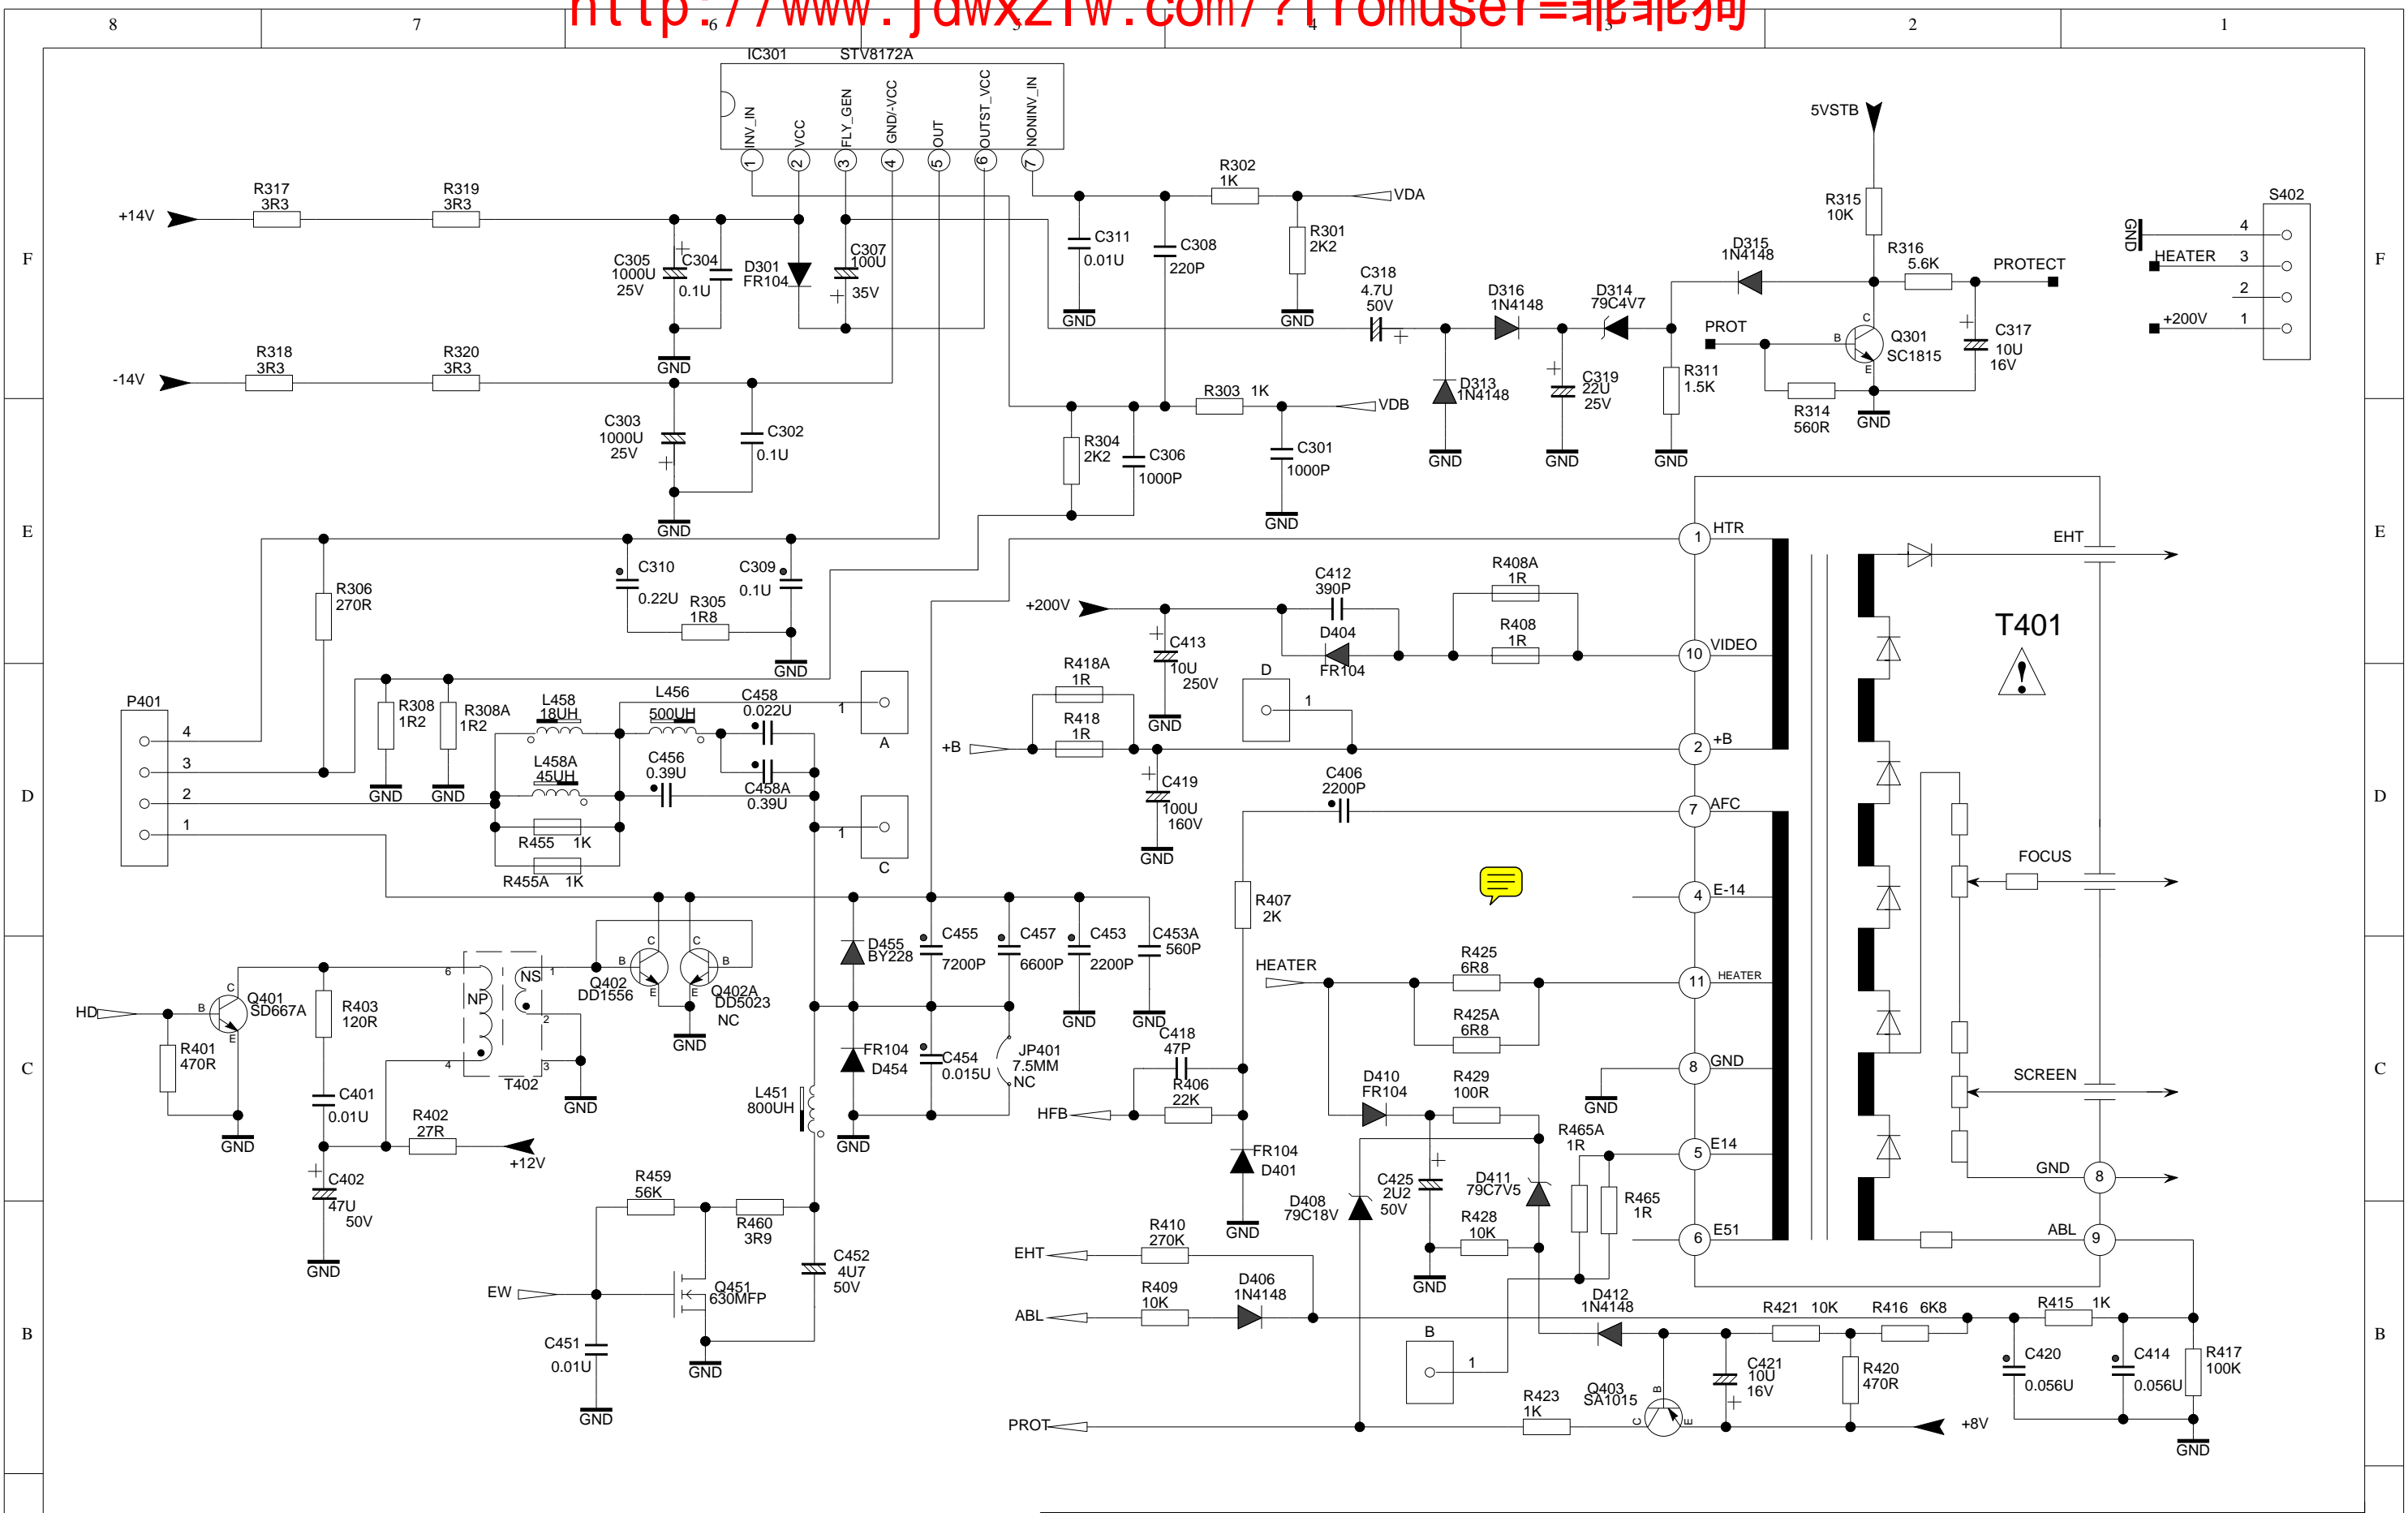

THIS DRAWING CANNOT BE COMMUNICATED TO UNAUTHORIZED PERSONS UNLESS PERMITTED IN WRITING

...	DD-MM	...	...	...	SBU :
...	DD-MM	...	...	...	TCLNO:
...	DD-MM	...	...	...	.....
...	DD-MM	...	...	...	DESIGNATION
Index-Lab	DATE	NAME	DESCRIPTION	Last modif	01-00NX56-MA1
Last saved : 4-23-2009_14:47					
					<b>TTE</b>
					TCL Thomson Electronics Ltd. B Building, TCL Tower, Nanhai Road Nanshan District, Shenzhen, Guangdong Tel +86-755-3331xxxx Fax +86-755-3331xxxx
DRAWN		CHECKED		PAGE: 1	
ON:		ON: DD-MM-YY		OF : 4	
BY:		BY: .....			

THIS DRAWING CANNOT BE COMMUNICATED TO UNAUTHORIZED PERSONS COPIED UNLESS PERMITTED IN WRITING

...	DD-MM	...	...	...	SBU :
...	DD-MM	...	...	...	TCLNO:
...	DD-MM	...	...	...	.....
...	DD-MM	...	...	...	DESIGNATION
<b>Index-Lab</b>	<b>DATE</b>	<b>NAME</b>	<b>DESCRIPTION</b>	<b>Last modif</b>	<b>01-00NX56-MA2</b>
<b>Last saved :</b> 5-27-2009_16:17					