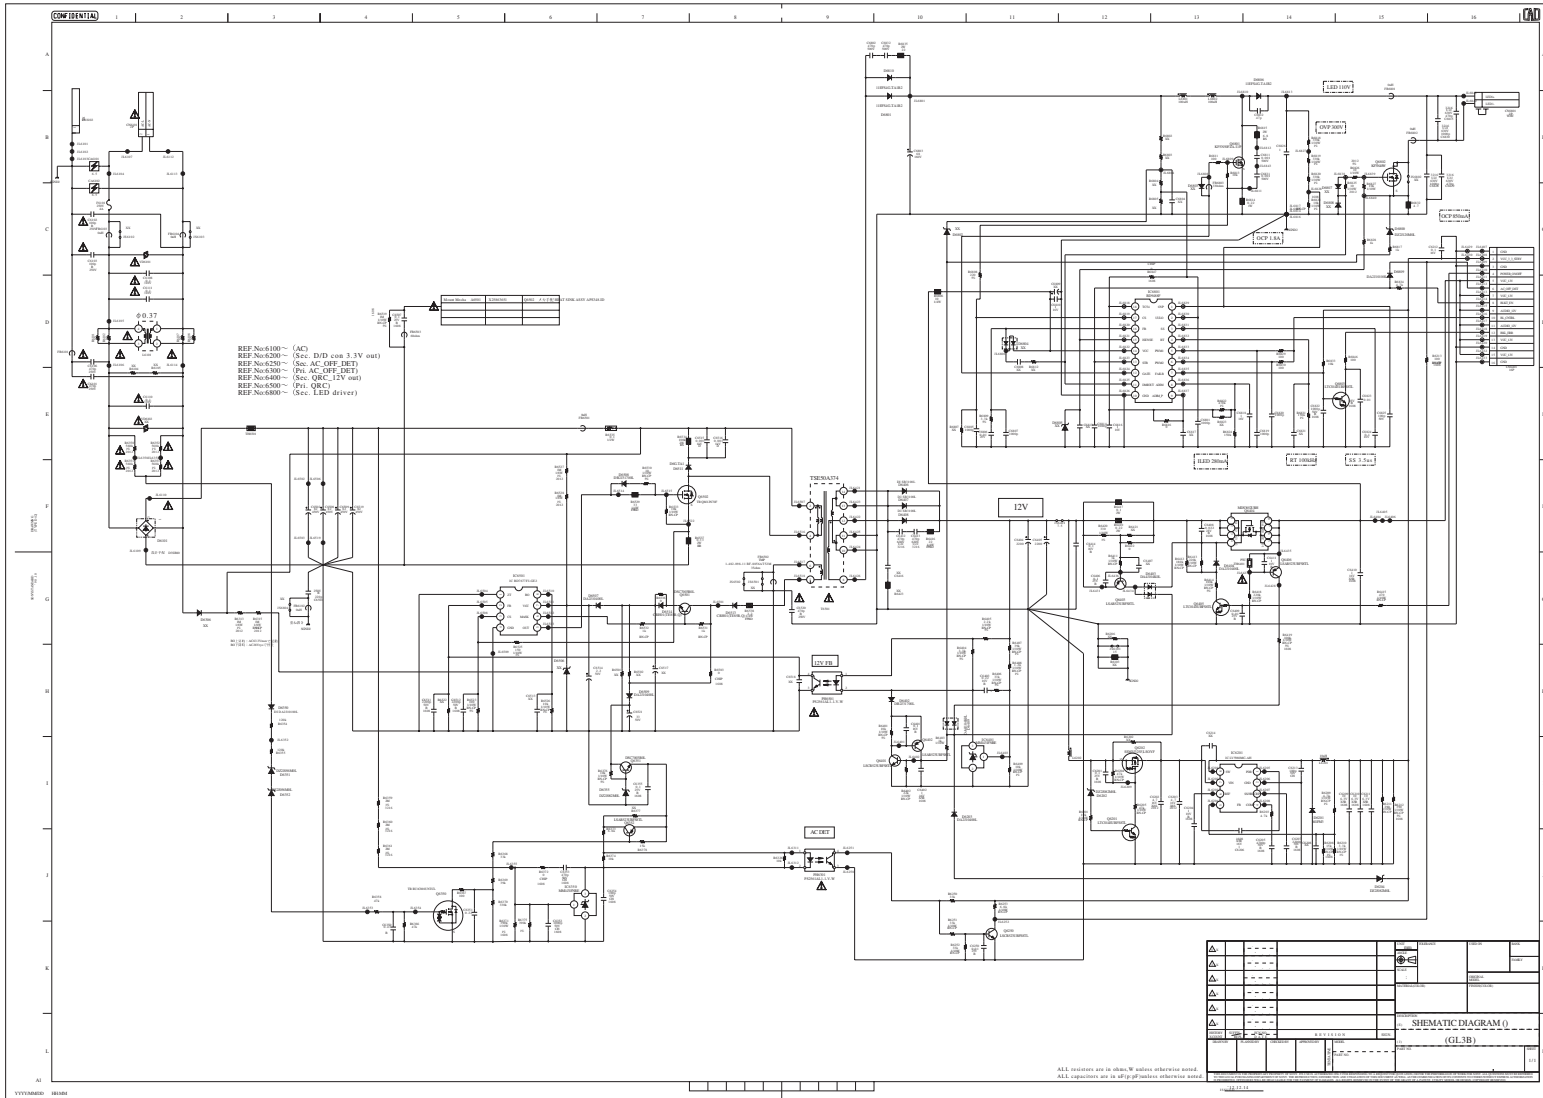

G BOARD SCHEMATIC
G BOARD SCHEMATIC DIAGRAM FOR 32" MODEL

G BOARD SCHEMATIC
G BOARD SCHEMATIC DIAGRAM FOR 40" MODEL

G BOARD SCHEMATIC
G BOARD SCHEMATIC DIAGRAM FOR 42" MODEL