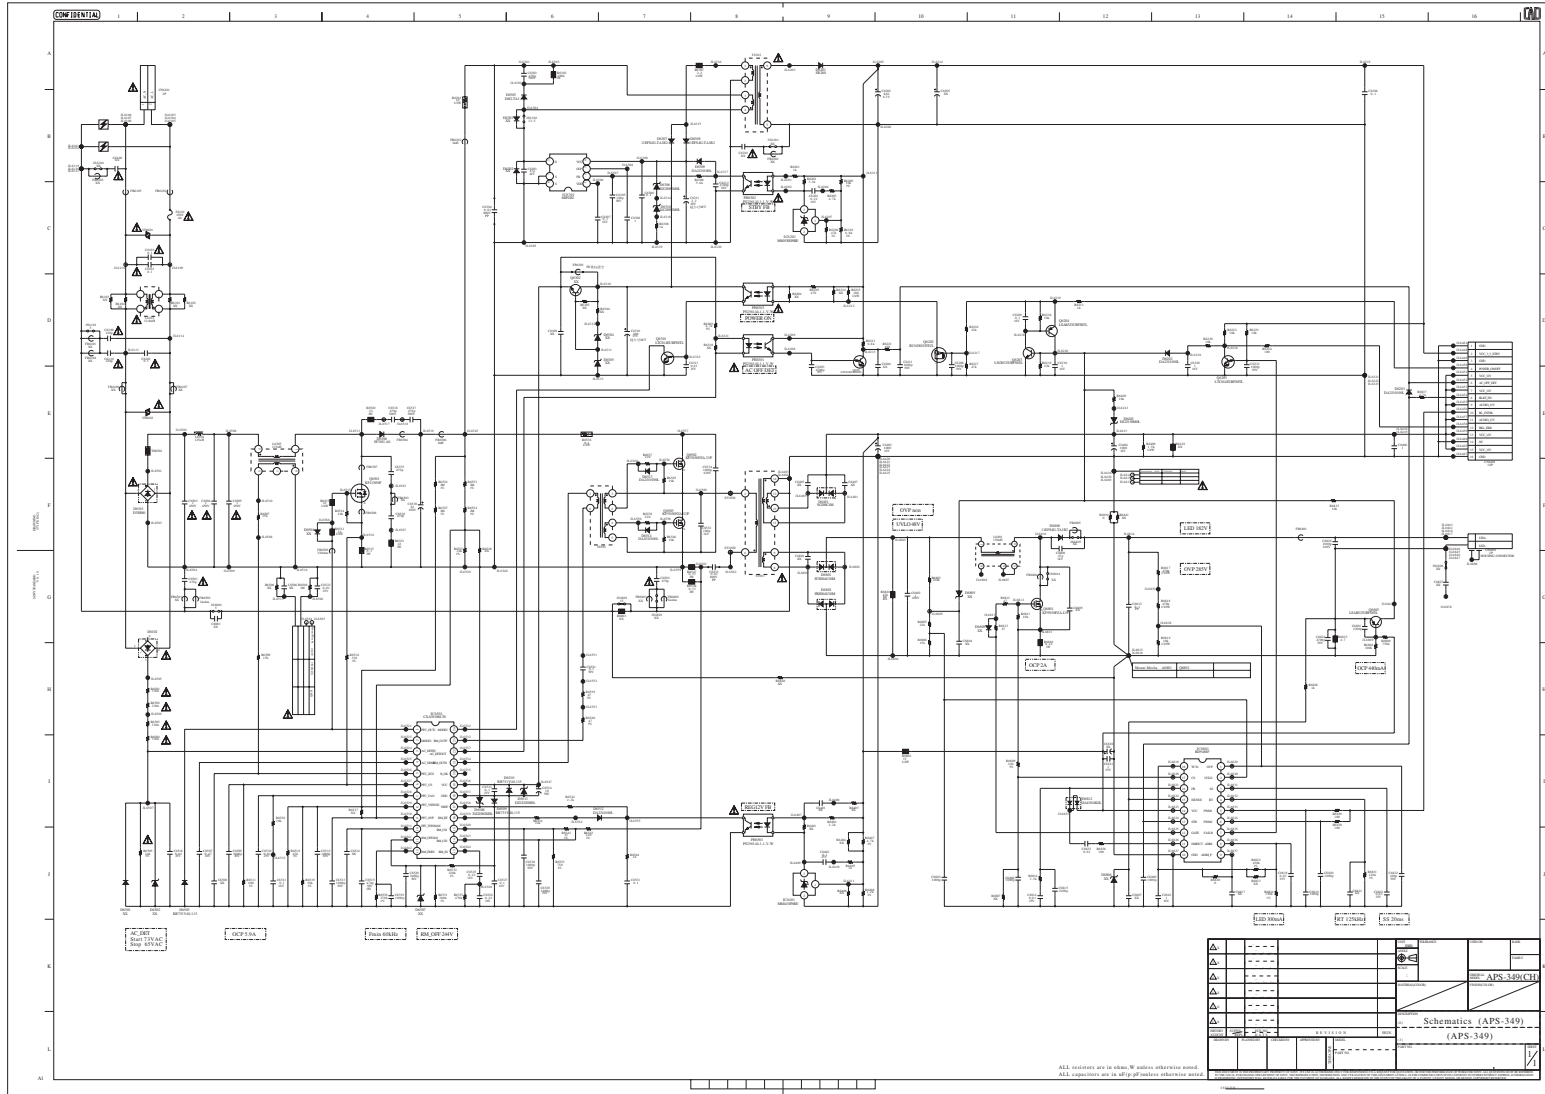

G BOARD SCHEMATIC
G BOARD SCHEMATIC DIAGRAM FOR 32" MODEL

G BOARD SCHEMATIC
G BOARD SCHEMATIC DIAGRAM FOR 40" MODEL

G BOARD SCHEMATIC
G BOARD SCHEMATIC DIAGRAM FOR 42" MODEL