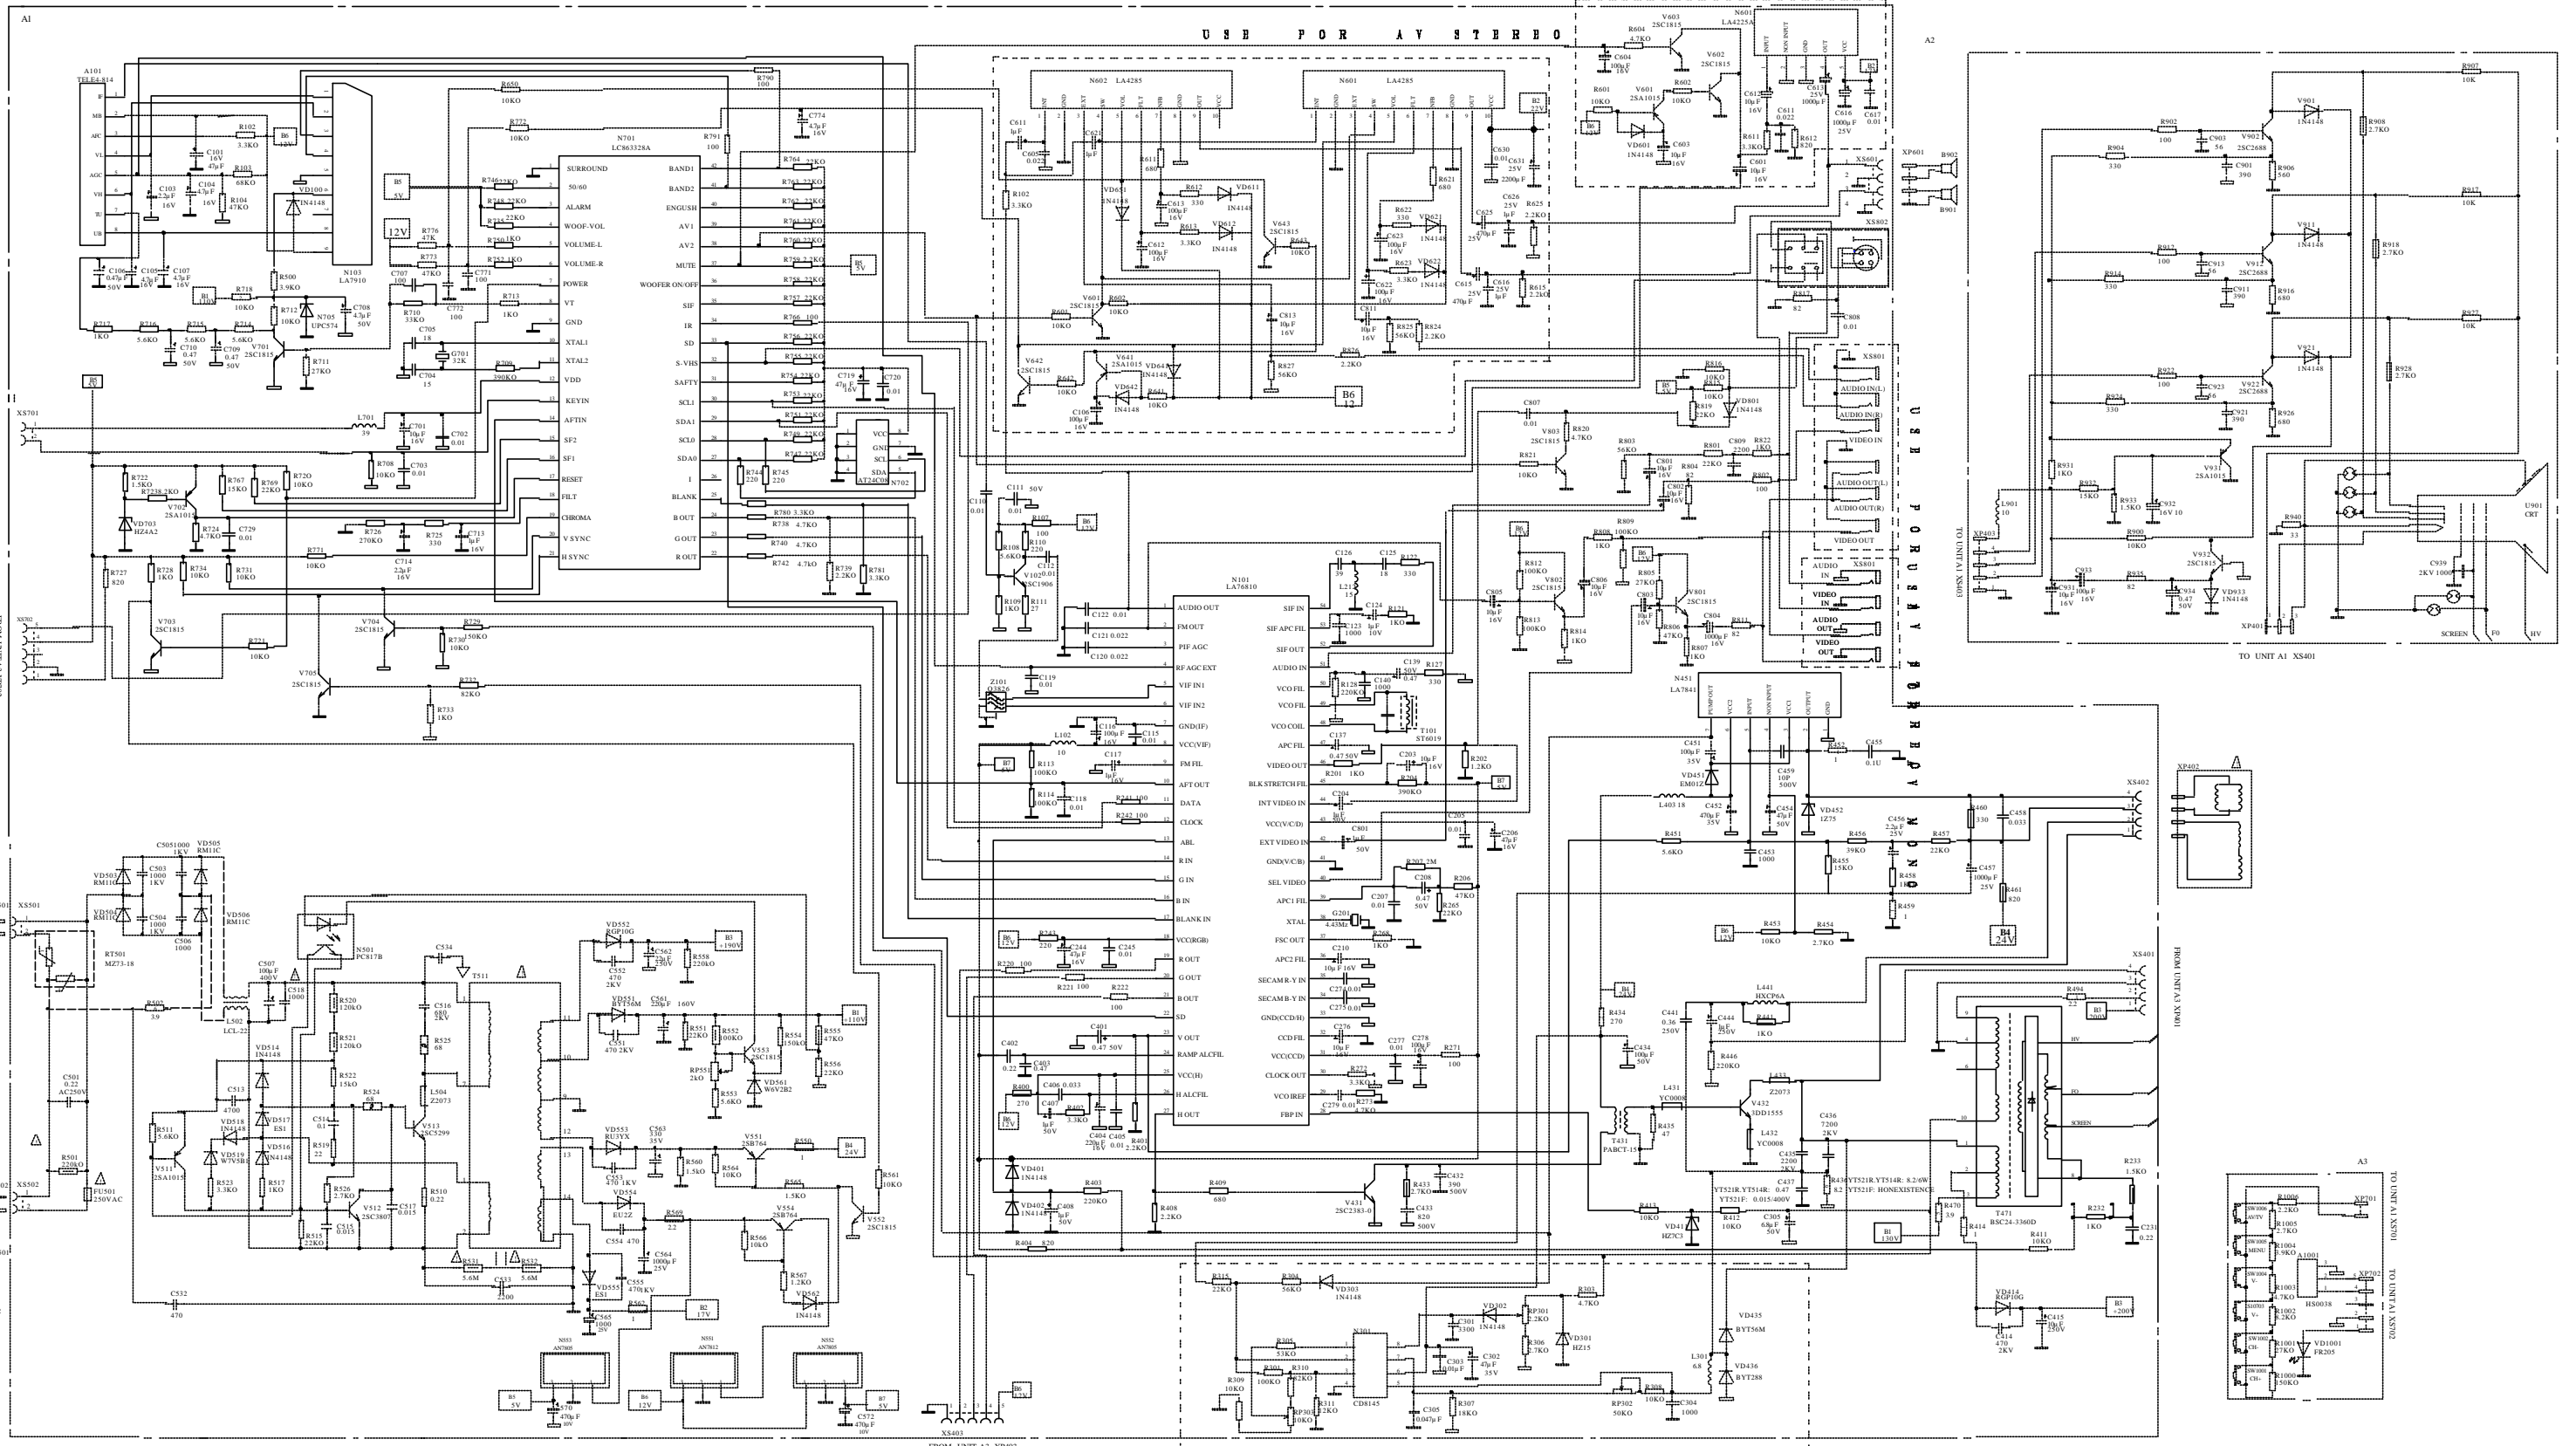

# Circuit Diagram of LA76810

USE FOR AY MONO

USE FOR AY STEREO

USE FOR AY MONO

USE FOR AY STEREO

USE FOR JI-PURE SCREEN TUBE

(This diagram is for