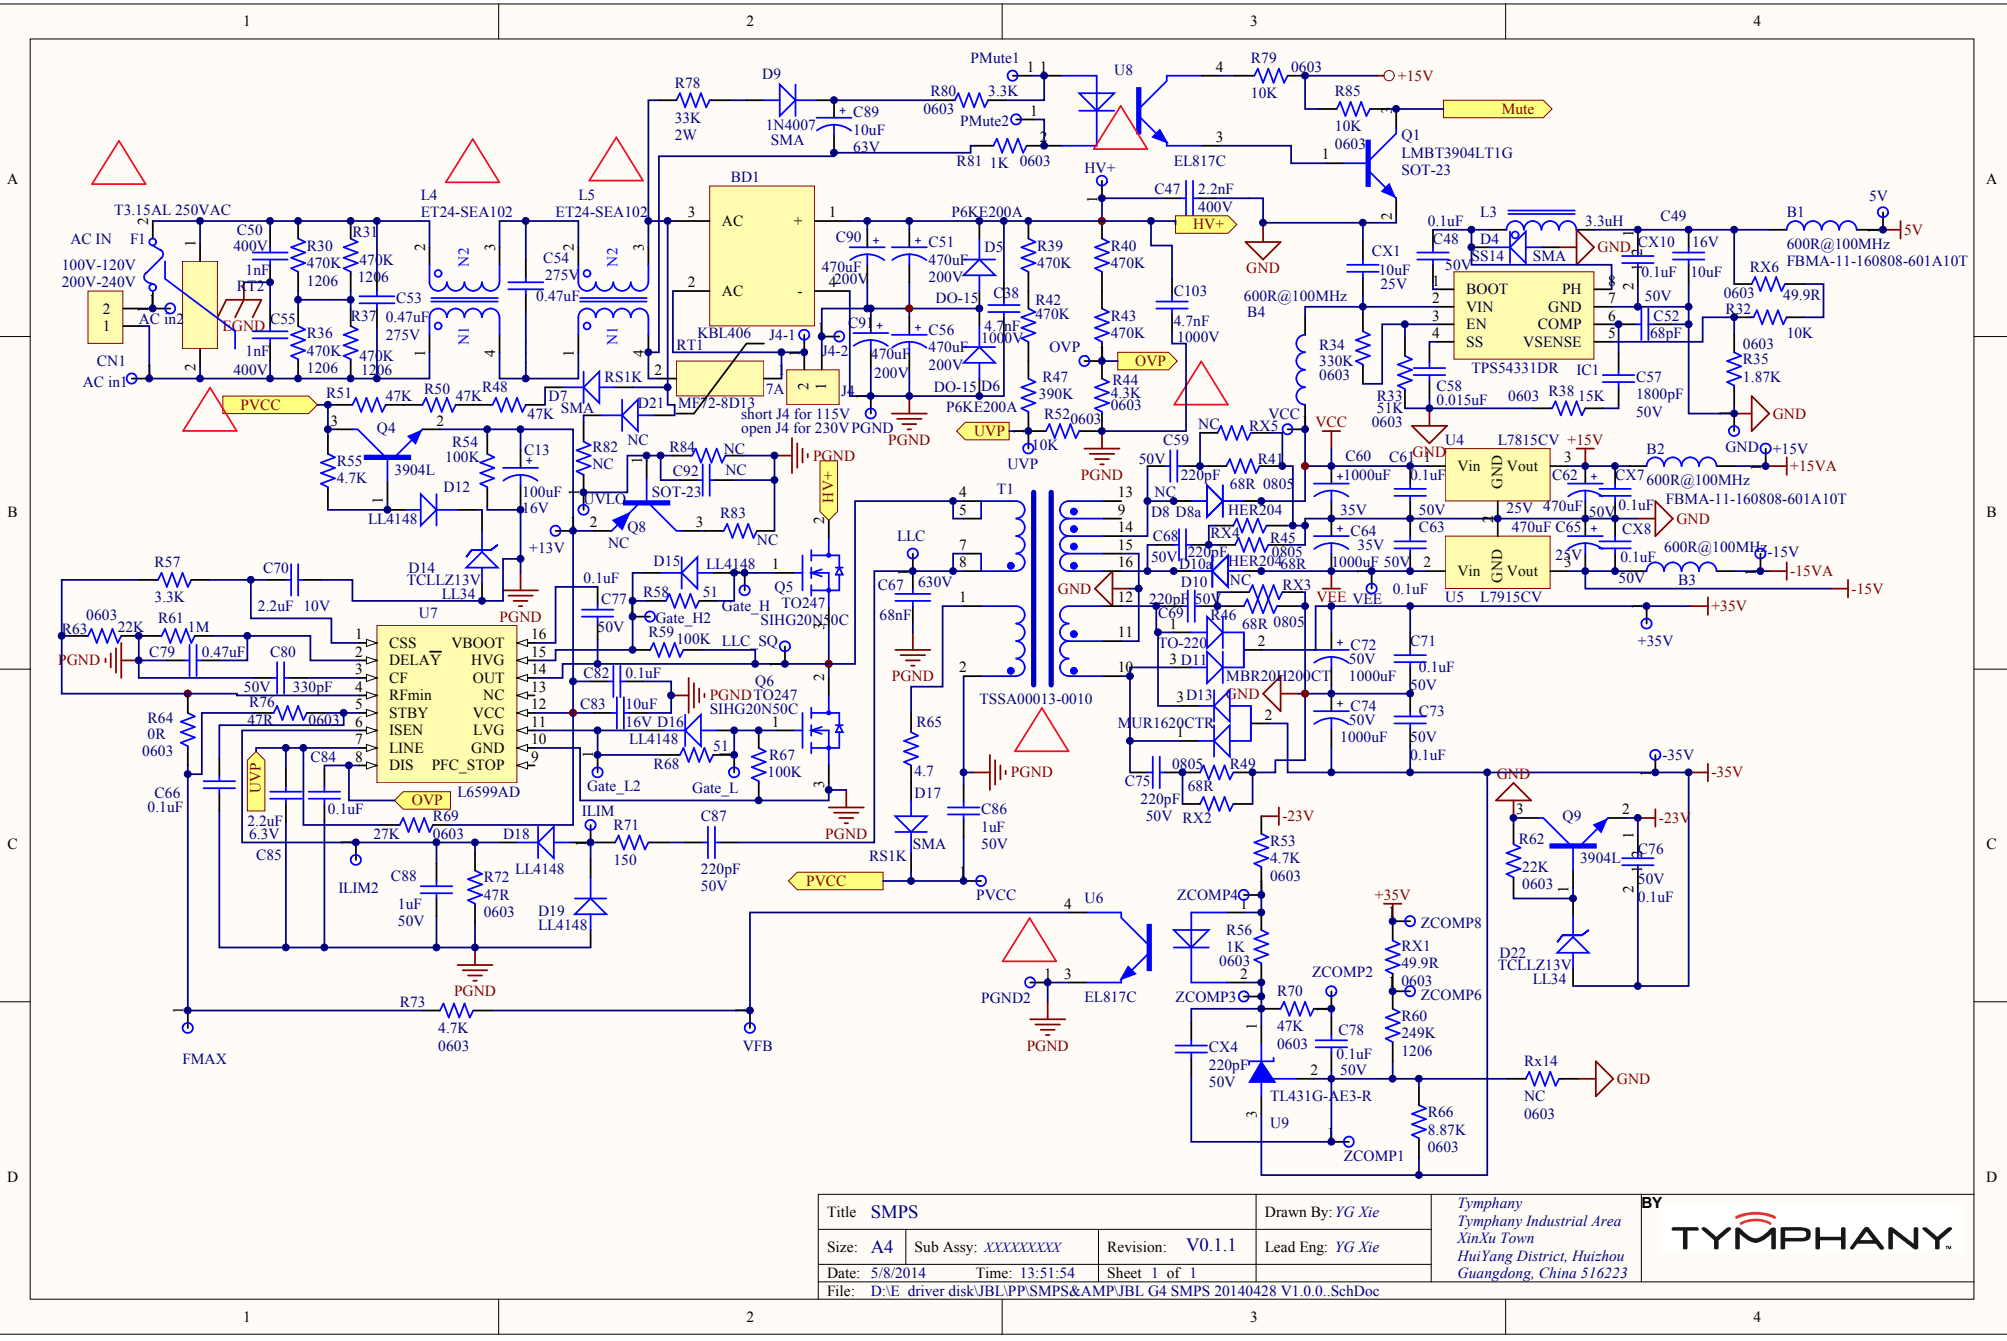

Title Power amp		Drawn By: YG.Xie		Tymphony Tymphony Industrial Area XinXu Town HuiYang District, Huizhou Guangdong, China 516223	
Size: A4	Sub Assy: XXXXXXXXX	Revision: V0.1.1	Lead Eng: YG.Xie		BY <b>TYMPHANY.</b>
Date: 5/8/2014	Time: 13:51:54	Sheet 1 of 1			
File: D:\E driver disk\JBL\PP\SMPS&AMP\JBL G4 AMP 20140428 V1.0.0.SchDoc					

Title SMPS		Drawn By: YG Xie		Tymphony Tymphony Industrial Area XinXu Town HuiYang District, Huizhou Guangdong, China 516223	
Size: A4	Sub Assy: XXXXXXXX	Revision: V0.1.1	Lead Eng: YG Xie	BY <b>TYMPHANY.</b>	
Date: 5/8/2014	Time: 13:51:54	Sheet 1 of 1			
File: D:\E driver disk\JBL\PP\SMPS&AMP\JBL G4 SMPS 20140428 V1.0.0.SchDoc					