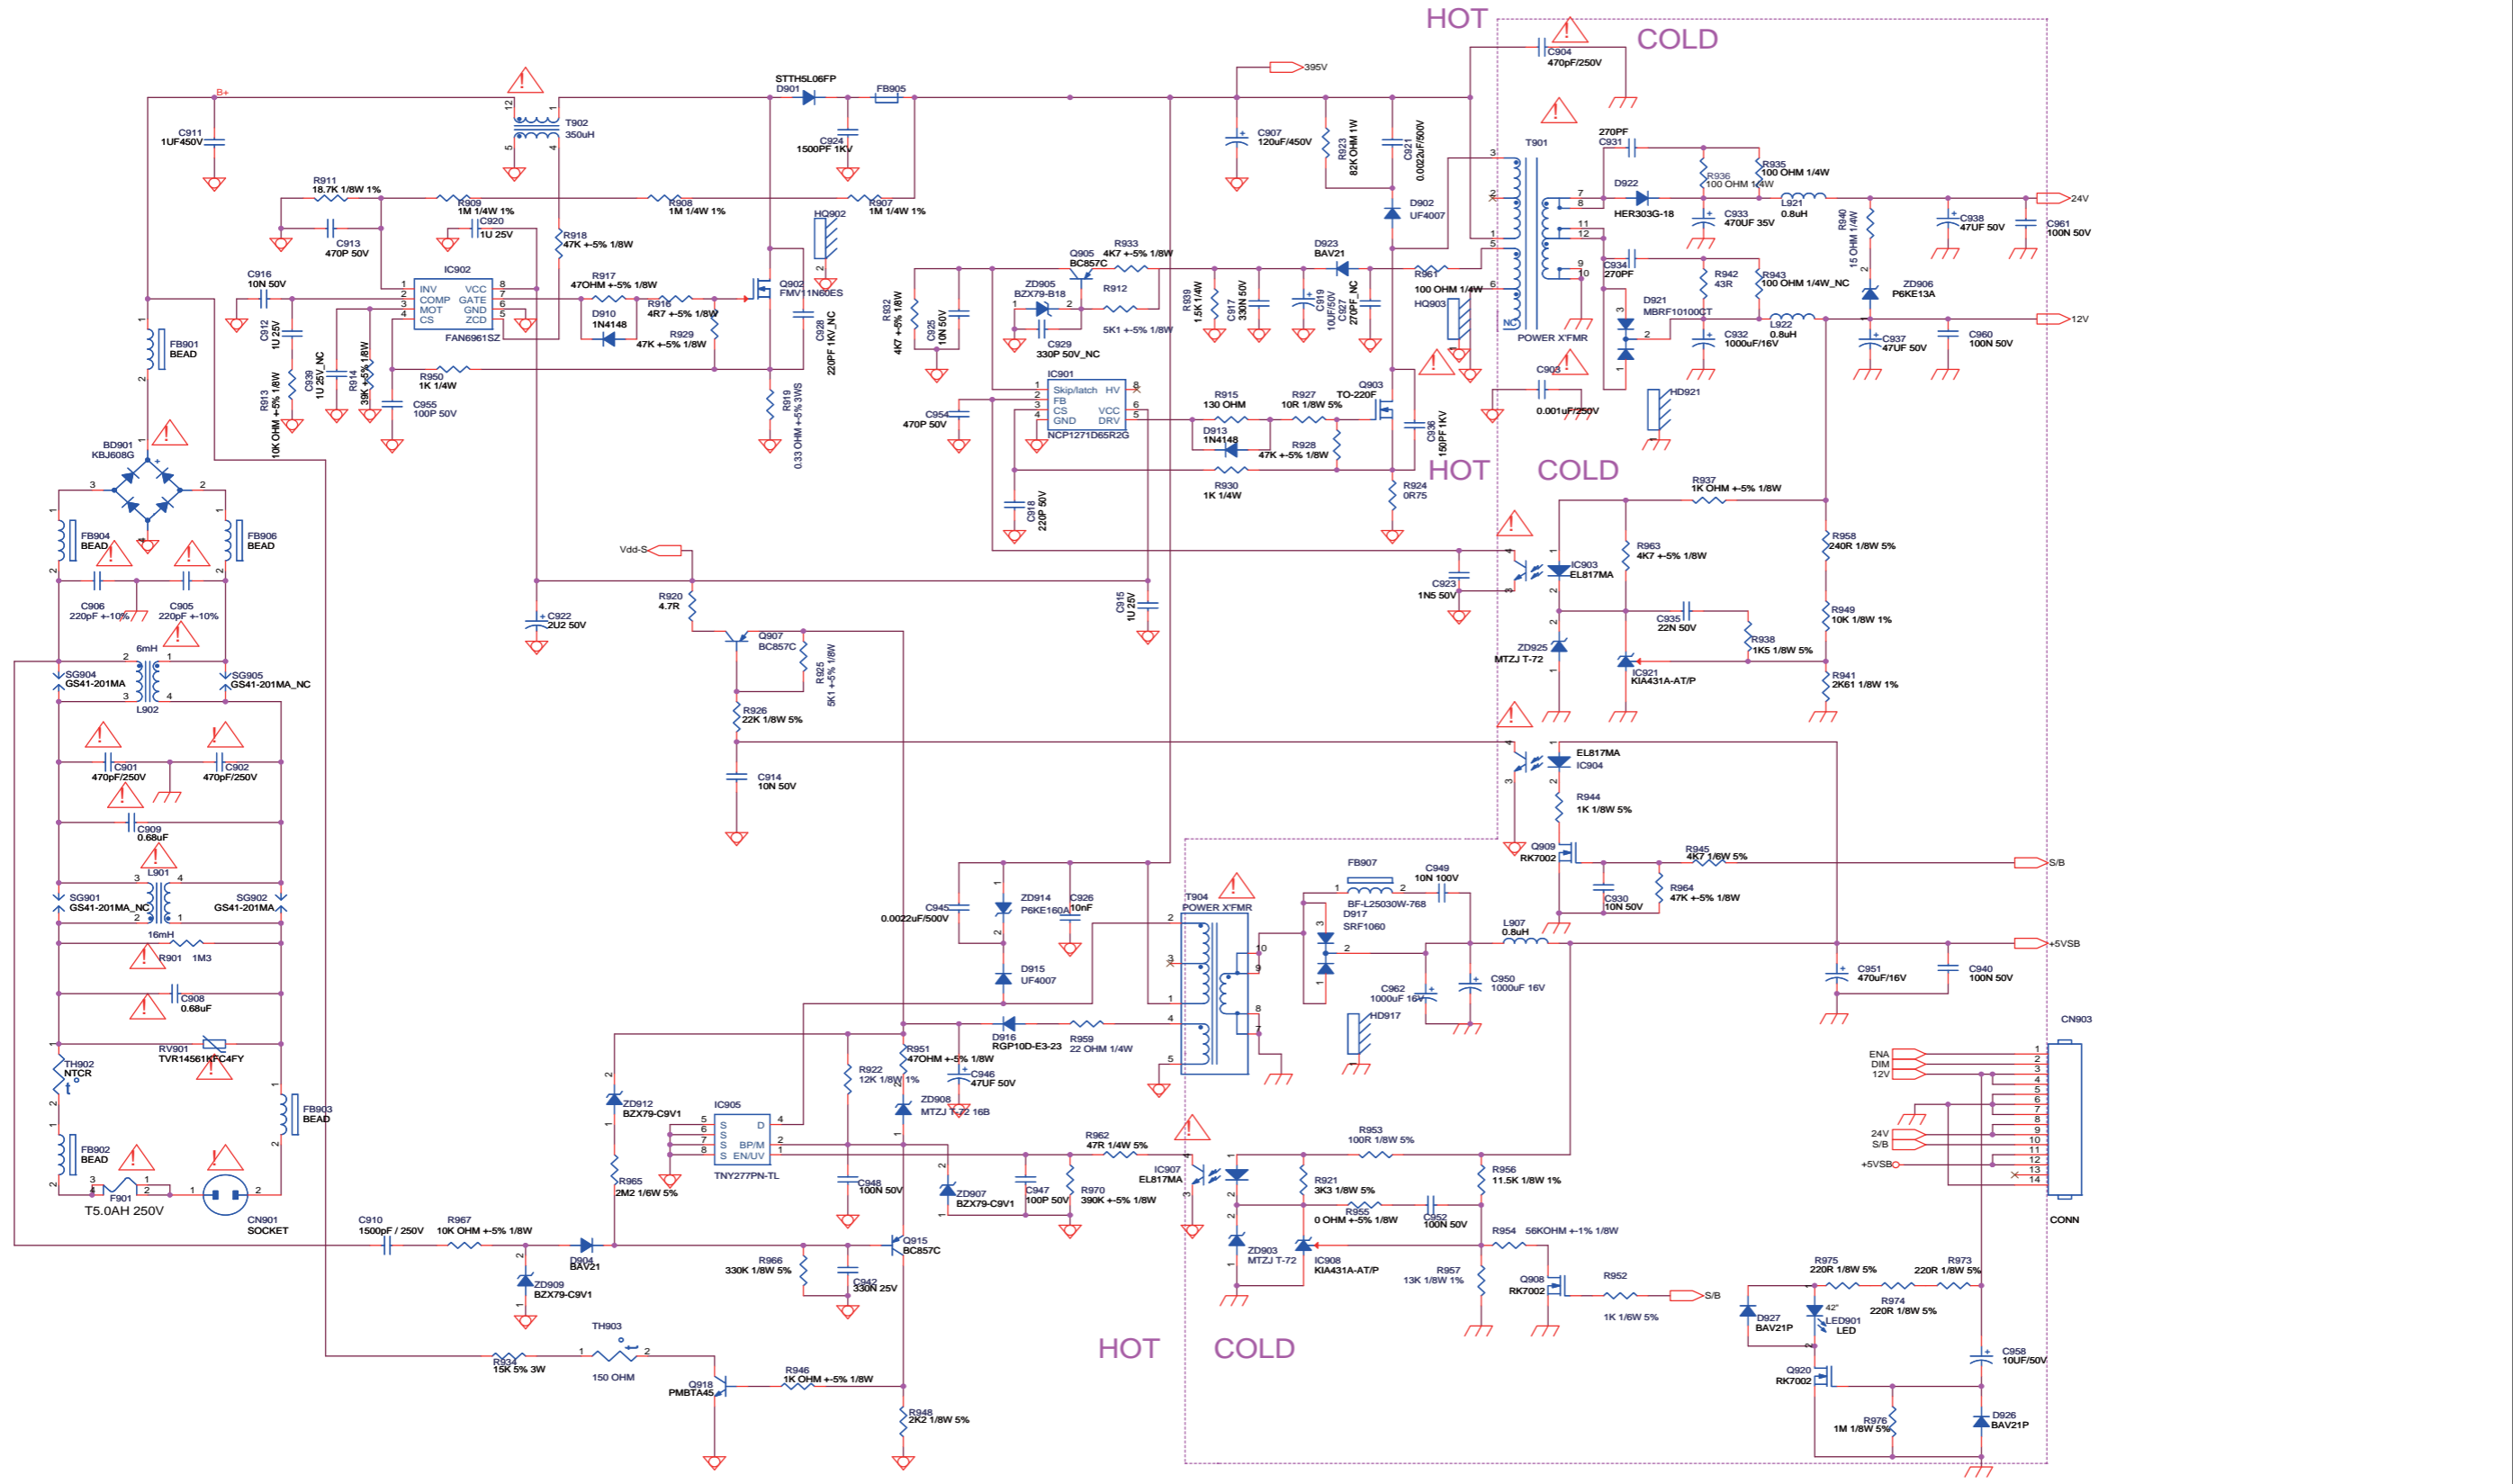

10-2 A01 715G4802 PSU Thriller 42" Adapter

A01

Adapter

A01

Adapter	715G4802	A	2011-03-16