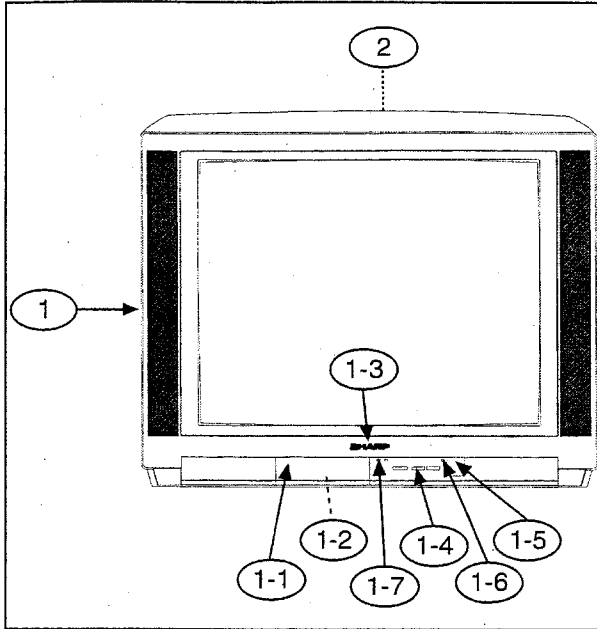

SHARP SERVICE MANUAL

SEMS70ES03S//

CA10- CHASSIS

PAL SYSTEM COLOUR TELEVISION

MODEL

70ES-03S

In order to service model 70ES-03S, refer to the previously issued Service Manual for model 70DS-03S. This manual only contains the differences between the above mentioned models.

• PARTS LIST	2
--------------------	---

70ES-03S

The difference between the previous model 70DS-03S and the current model 70ES-03S, is only the cabinet.

PARTS LIST (Only contains the differences)

REF. NO.	PARTS	★	DESCRIPTION	CODE
MISCELLANEOUS PARTS				
	TINS-6590BMN0	S	Operation Manual	AS
CABINET PARTS				
1	CCABA1232BMV0	S	Front Cabinet	
1-1	GDORF1053BMSA	S	Door	AD
1-2	PKAI-1083BM00	S	Door Latch	AF
1-3	HBDGB3013MESB	S	Badge SHARP	AH
1-4	JBTN-1053BMSA	S	Button Up/Down	AC
1-5	JBTN-1052BMSA	S	Button Power	AC
1-6	HDECQ0042BMSA	S	Window Power	AC
1-7	HDECQ0041BMSA	S	Window	AC
2	CCABB1083BMV0	S	Rear Cabinet	BB