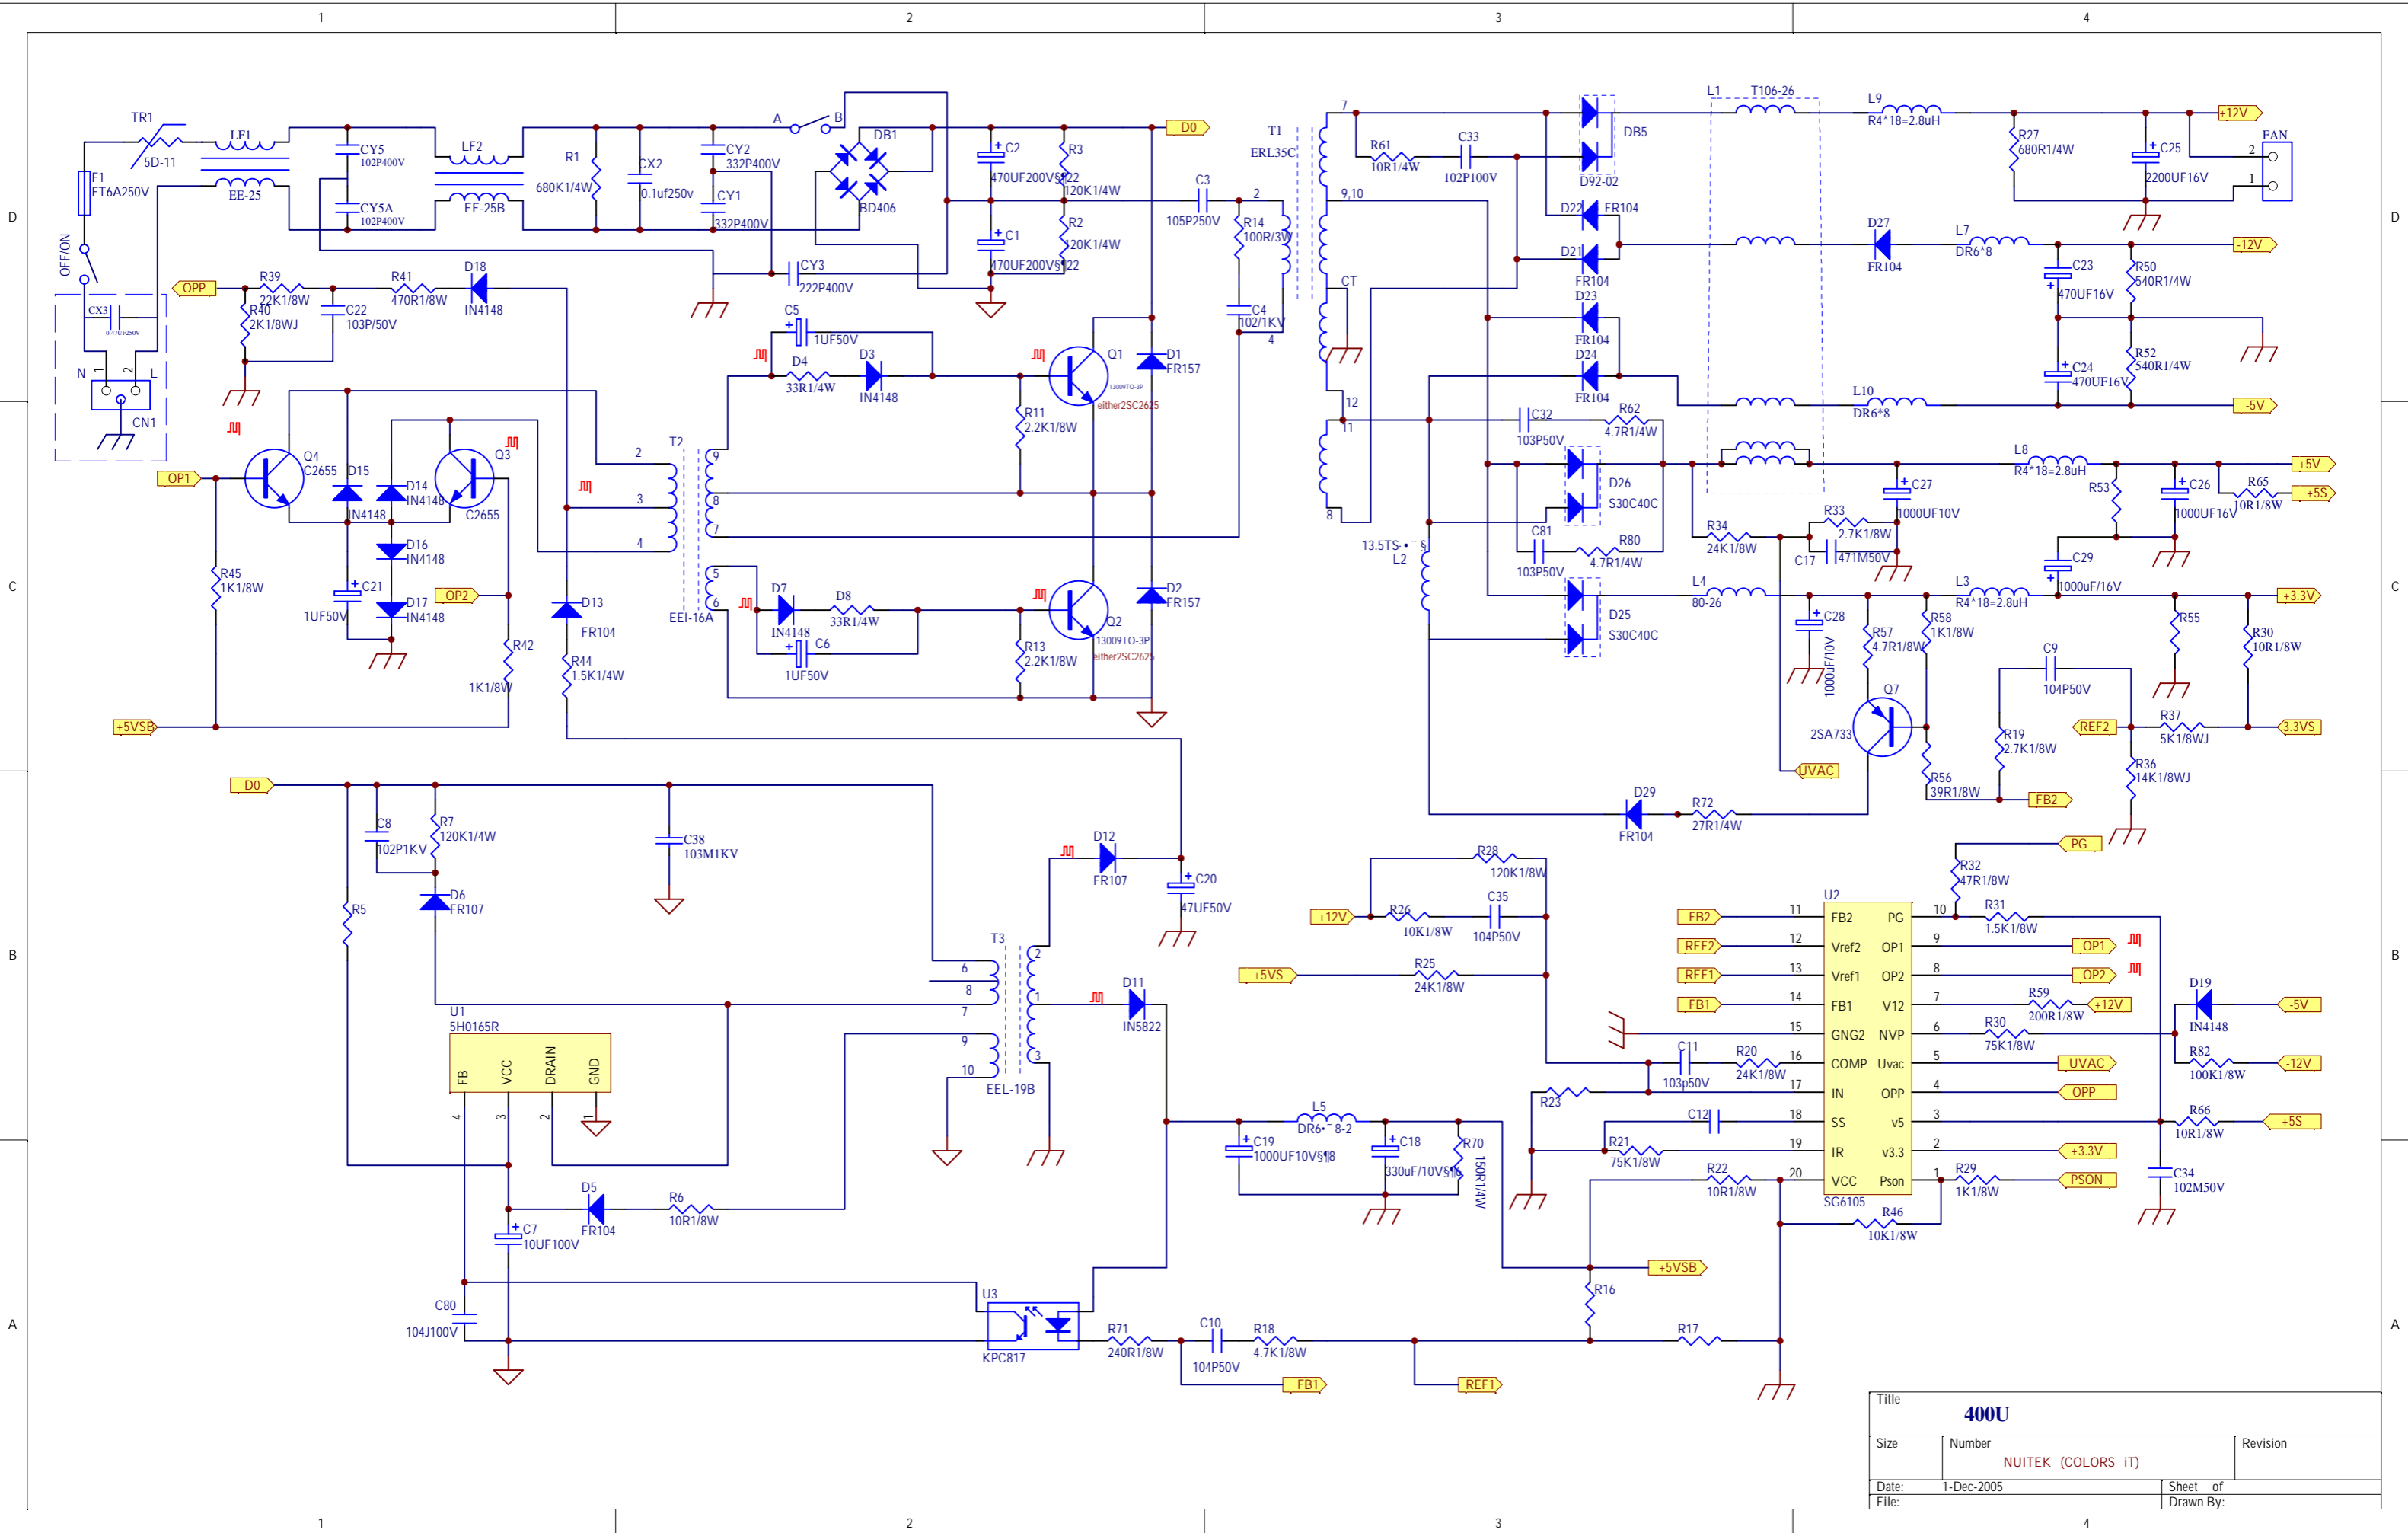

Title		
400U		
Size	Number	Revision
NUITEK (COLORS IT)		
Date:	1-Dec-2005	Sheet of
File:		Drawn By:

Title		
400U		
Size	Number	Revision
NUITEK (COLORS IT)		
Date:	1-Dec-2005	Sheet of
File:		Drawn By: