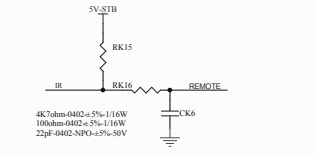

- 4K70hm-0402-5%-1/16W
- 100ohm-0402-5%-1/16W
- 22pF-0402-NPO-5%-50V

- 0ohm-0402-5%-1/16W