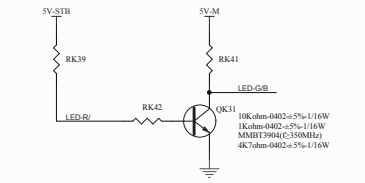

- 10Kohm-0402-5%-1/16W
- 1Kohm-0402-5%-1/16W
- MM17F3904(C-350MHz)
- 4K70hm-0402-5%-1/16W