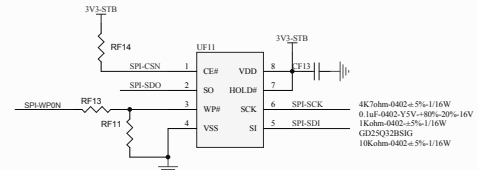

- 10Kohm-0402-5%-1/16W
- 1Kohm-0402-5%-1/16W
- MM17F3904(C-350MHz)
- 4K70hm-0402-5%-1/16W