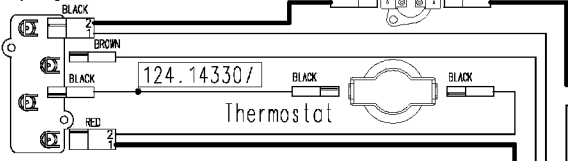

124 874371b

Heating element (washing)

Door safety interlock

Motor

Temperature probe

5 4 3

132.02550/

132.02650/

Drain pump

VS 80

WIRE BROWN

Adjustable thermostat

132.02230/

Spin reduction button

Pressure switch
Air chamber on tub

WIRE BROWN

132.02560/

Fan

132.02540/

ON/OFF button

37928556/

Pilot lamp

132.02580/

Heating elements
(drying)

Overheat protection thermostat

124.14330/

Thermostat

124.16930/

Overheat protection thermostat

Anti-interference filter

124.11050/

Earth

Junction box

124.34050/

132.02600/

132.02590/

Time selector

37928548/

Drying lamp

Drying pipe earth

Controls support earth

Condensation valve
Cold water inlet valve

132.02690/

Motor earth

Heating element earth