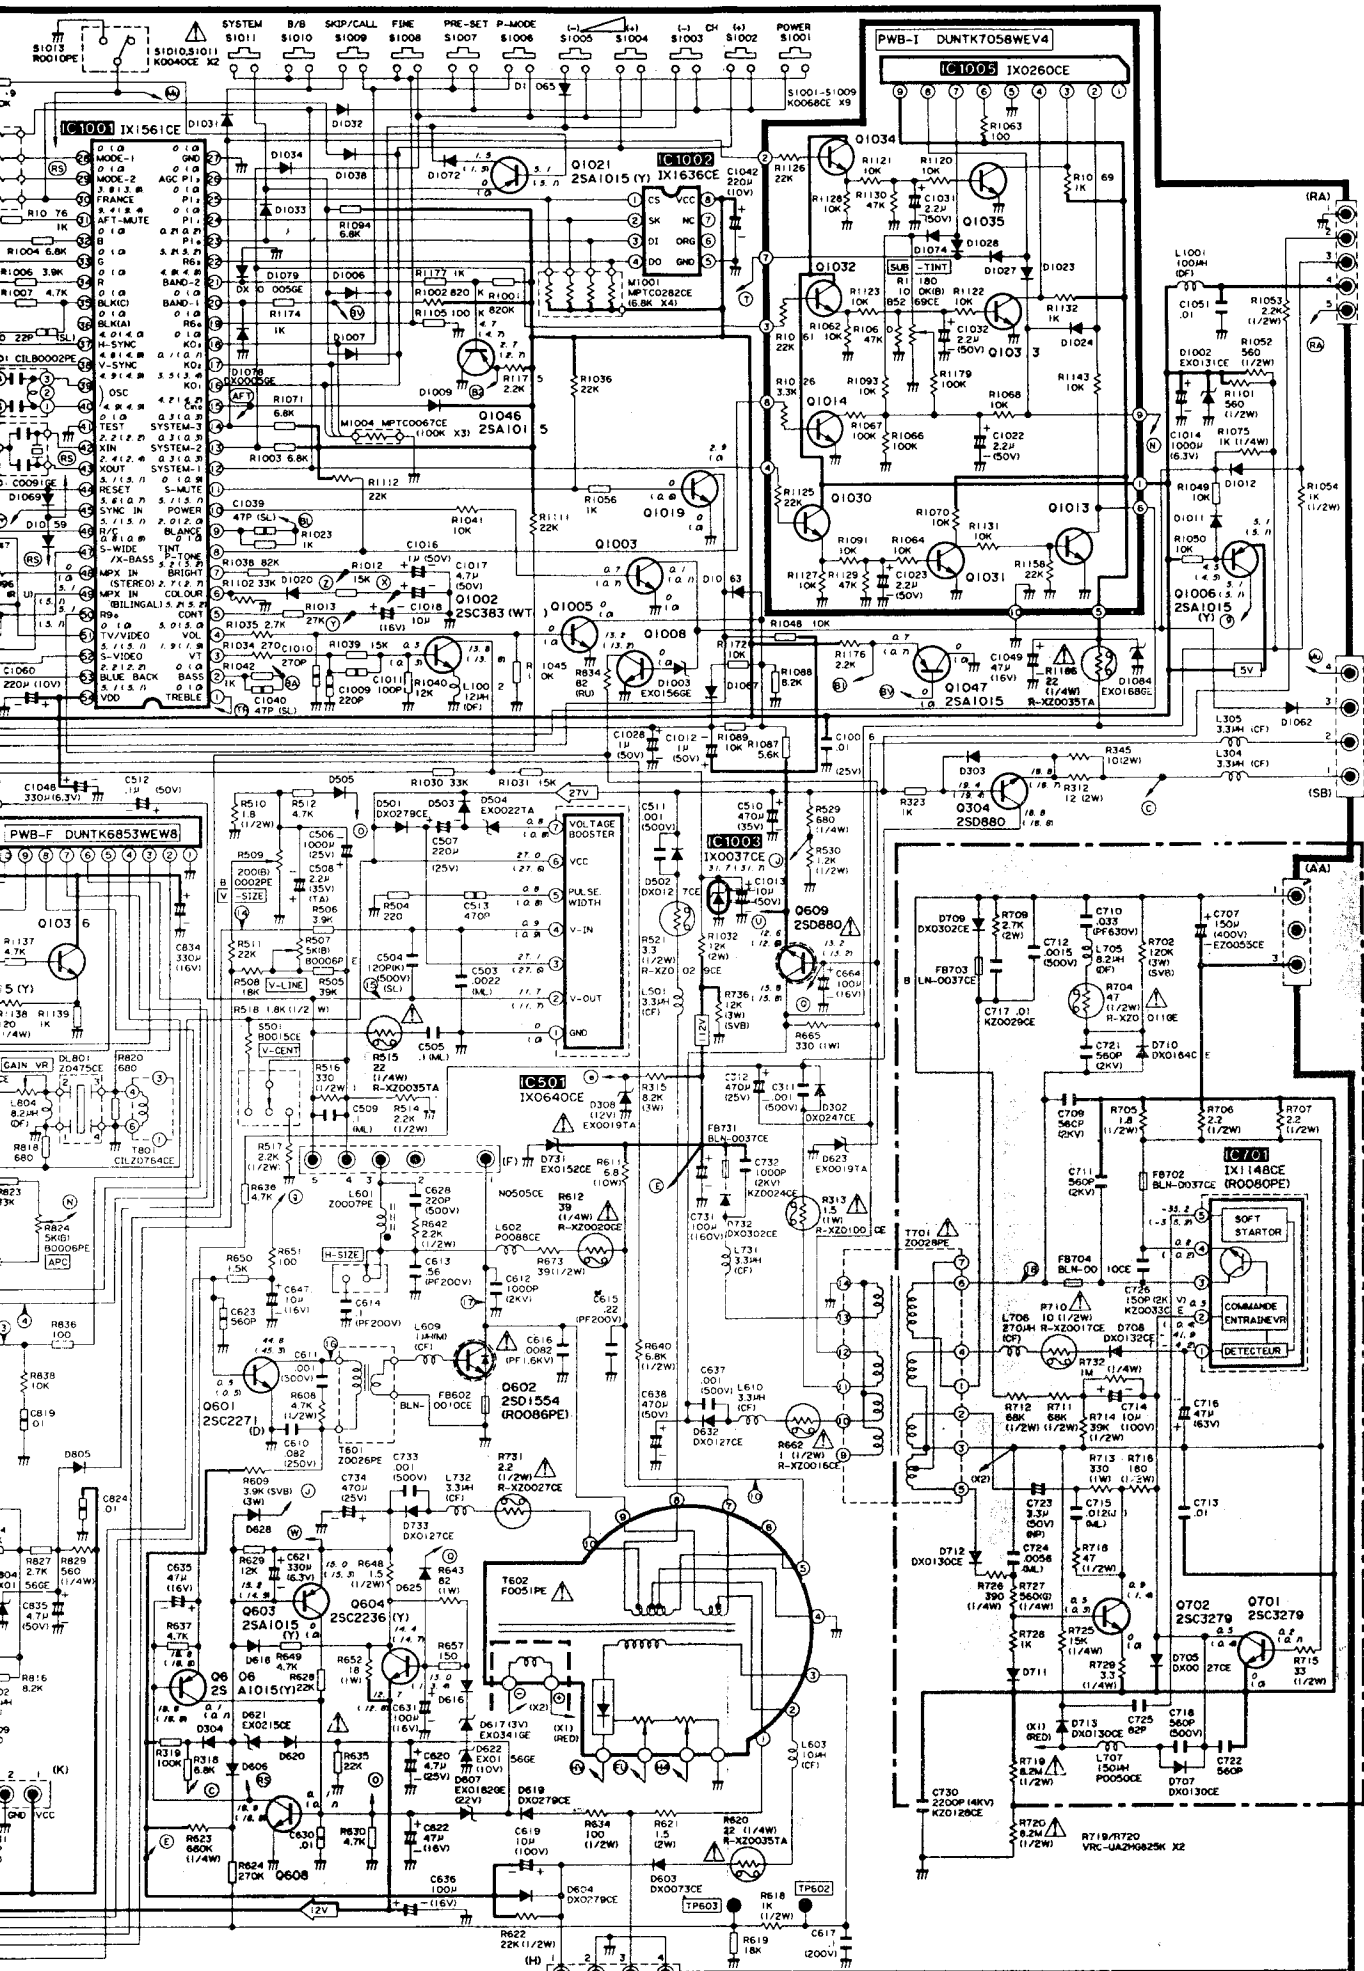

SHARP COLOUR TELEVISION MOD

MODEL SV-2152CK1 SCHEMATIC DIAGRAM

PWB-6
SANSUI STEREO AMPLIFIER

S-CONVERTER

POWER