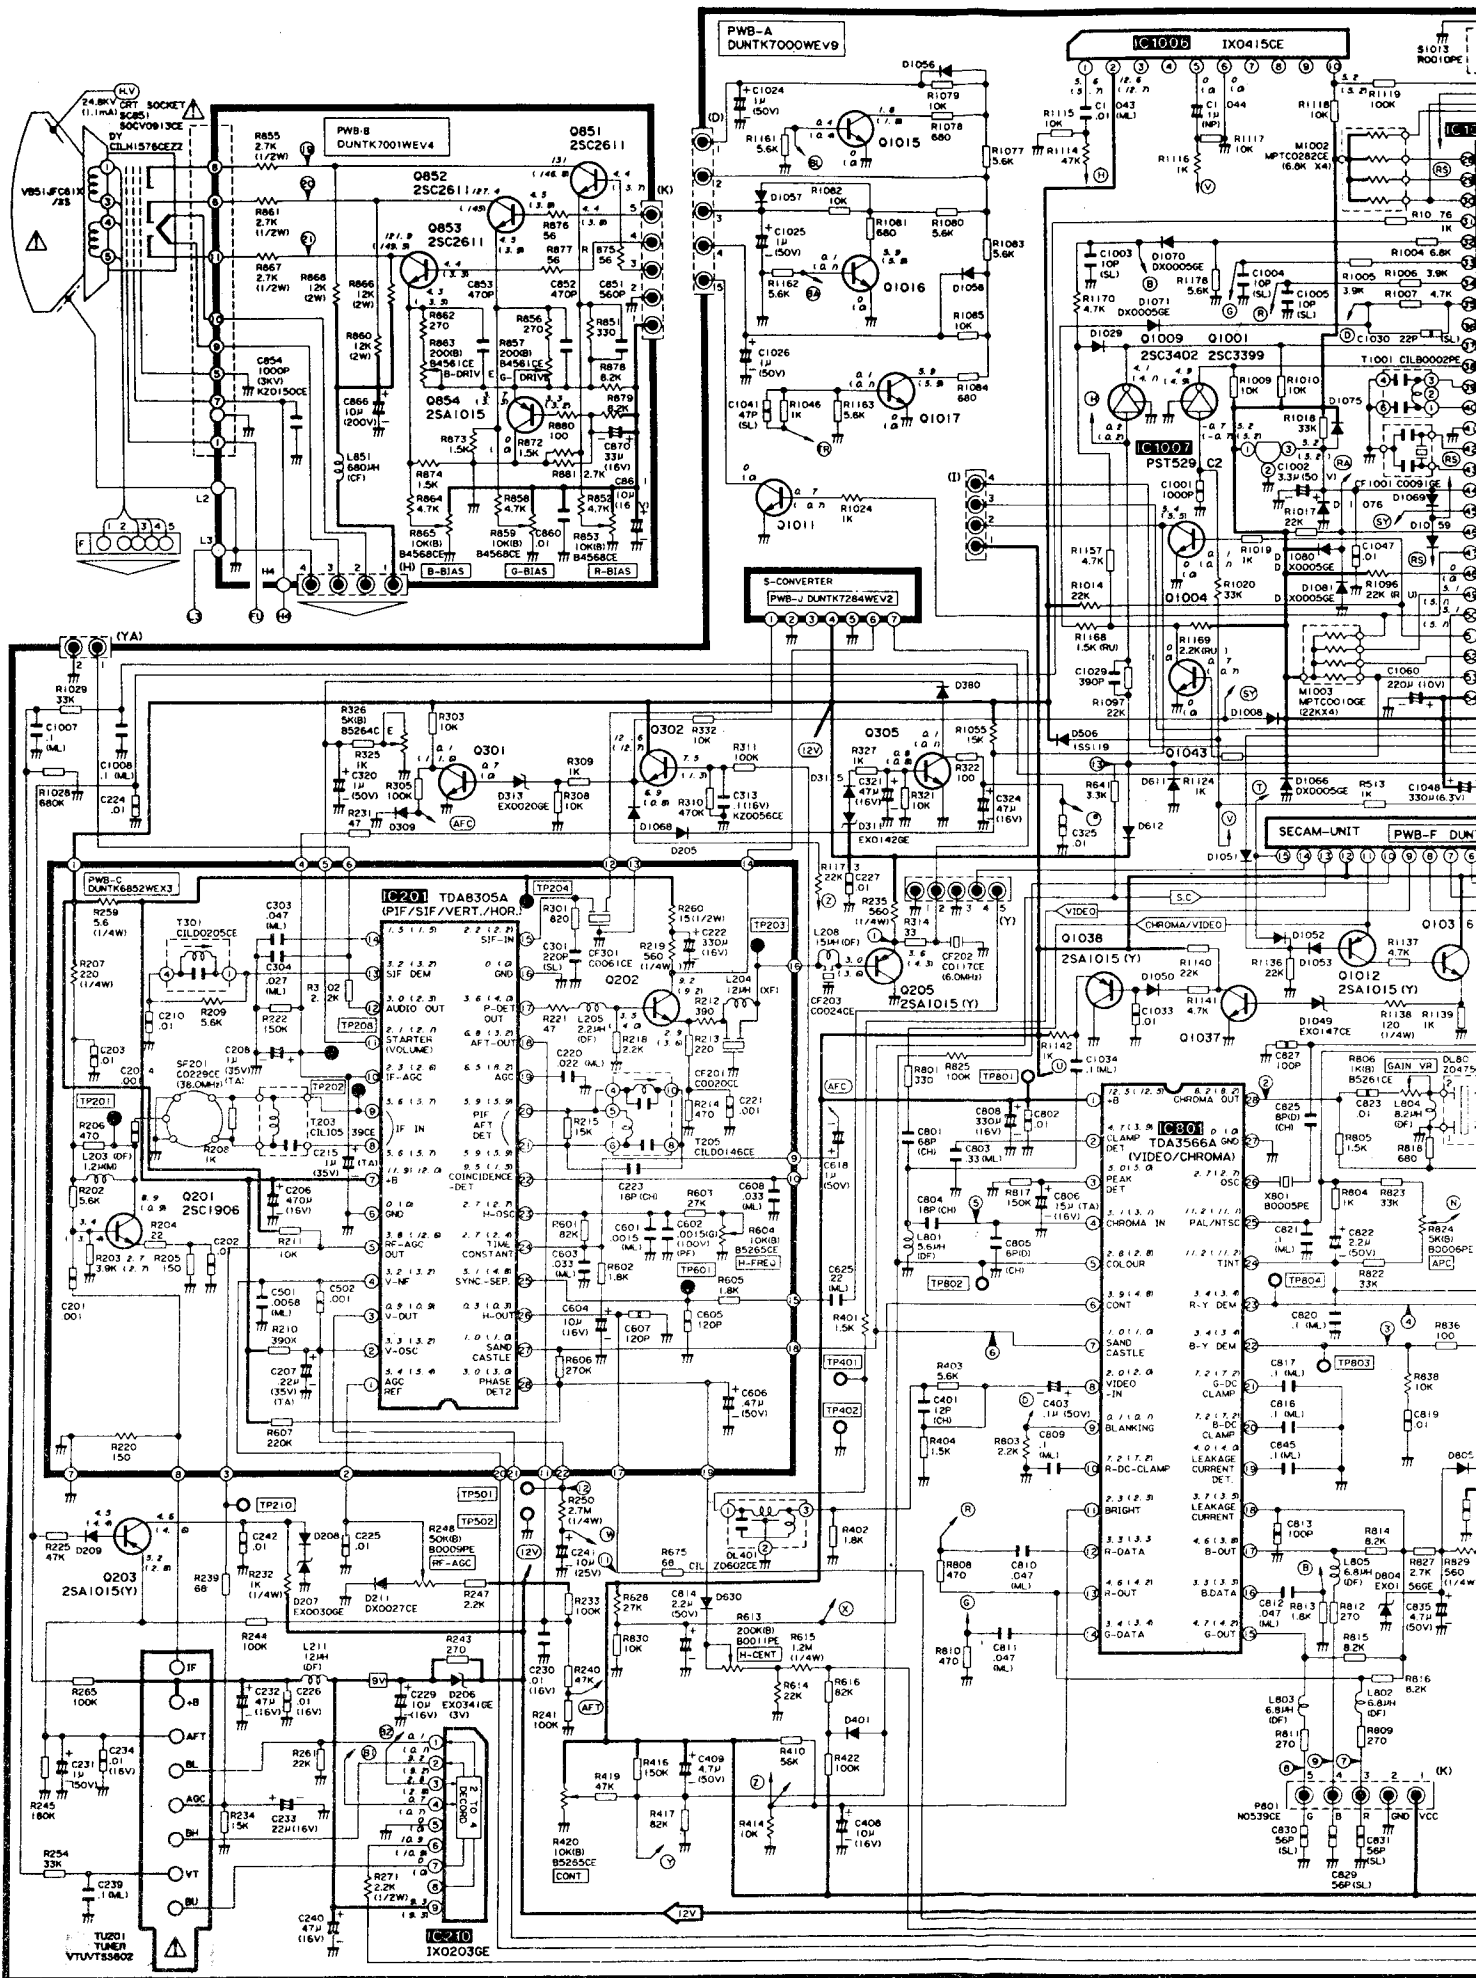

SHARP COLOUR TELEVISION MOD

MODEL SV-2152CK1 SCHEMATIC DIAGRAM

PWB-6
SANSUI STEREO AMPLIFIER

S-CONVERTER

POWER