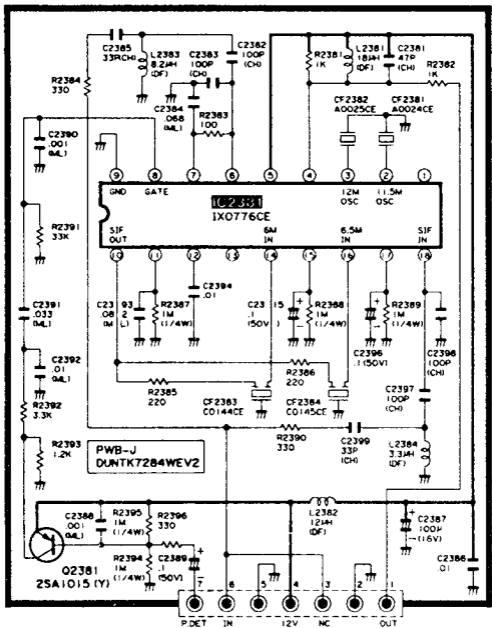

SHARP COLOUR TELEVISION MOD

MODEL SV-2152CK1 SCHEMATIC DIAGRAM

PWB-6
SANSUI STEREO AMPLIFIER

S-CONVERTER

POWER