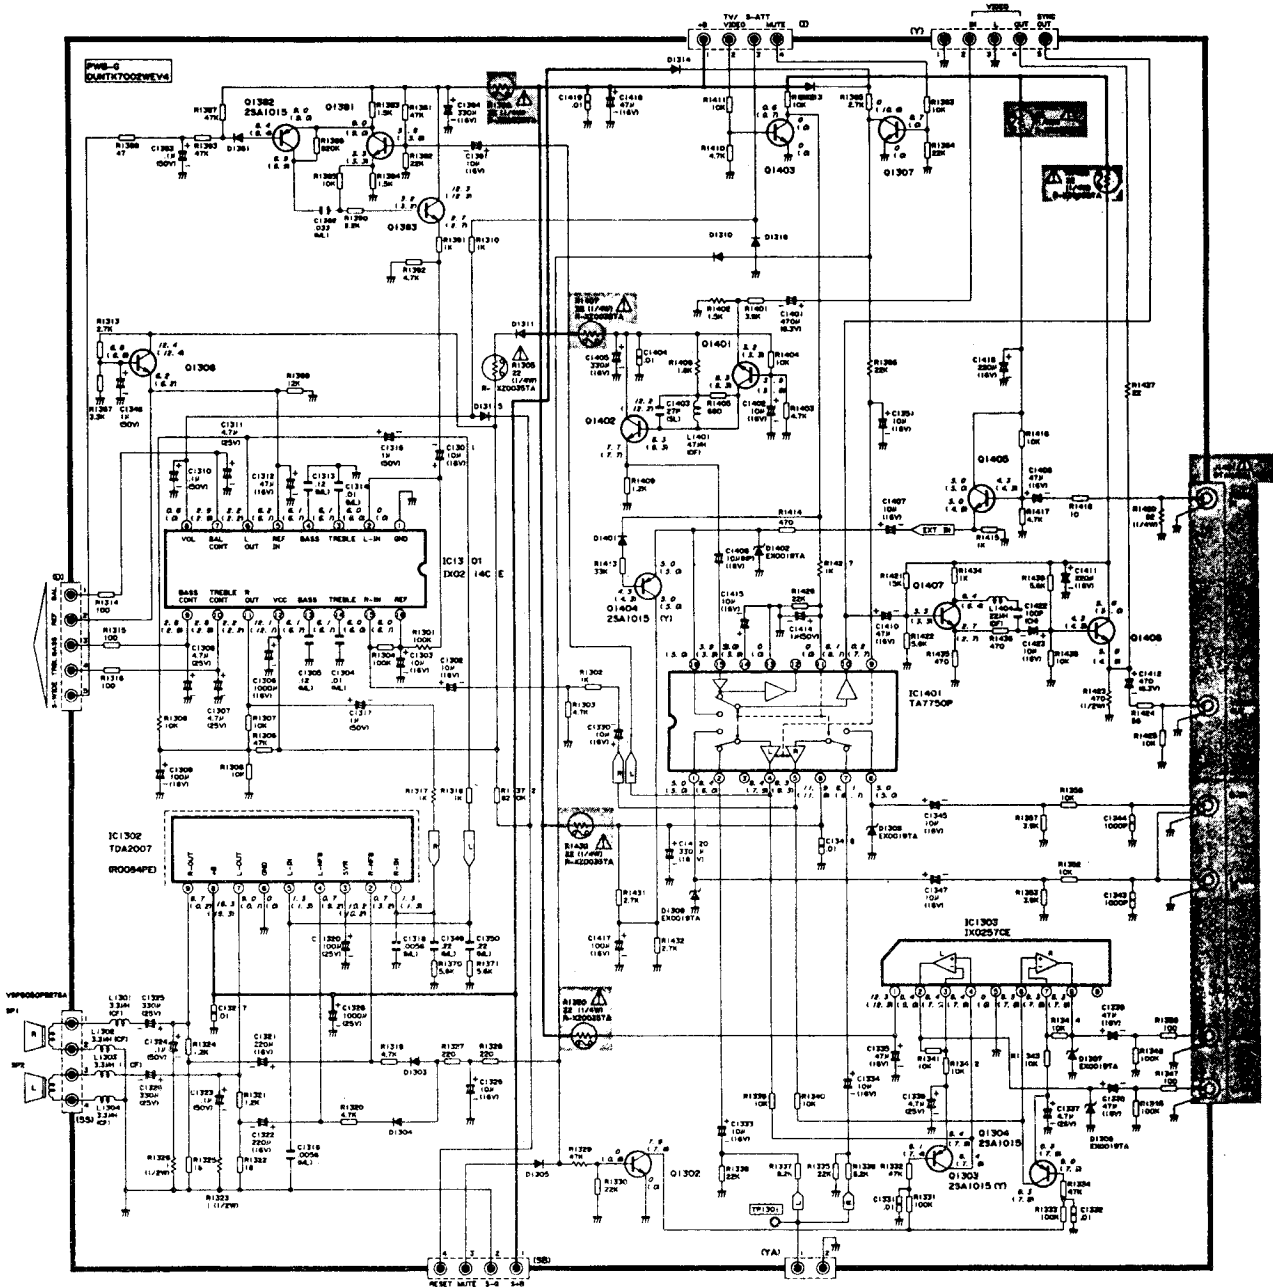

SHARP COLOUR TELEVISION MOD

MODEL SV-2152CK1 SCHEMATIC DIAGRAM

PWB-6
SANSUI STEREO AMPLIFIER

S-CONVERTER

POWER