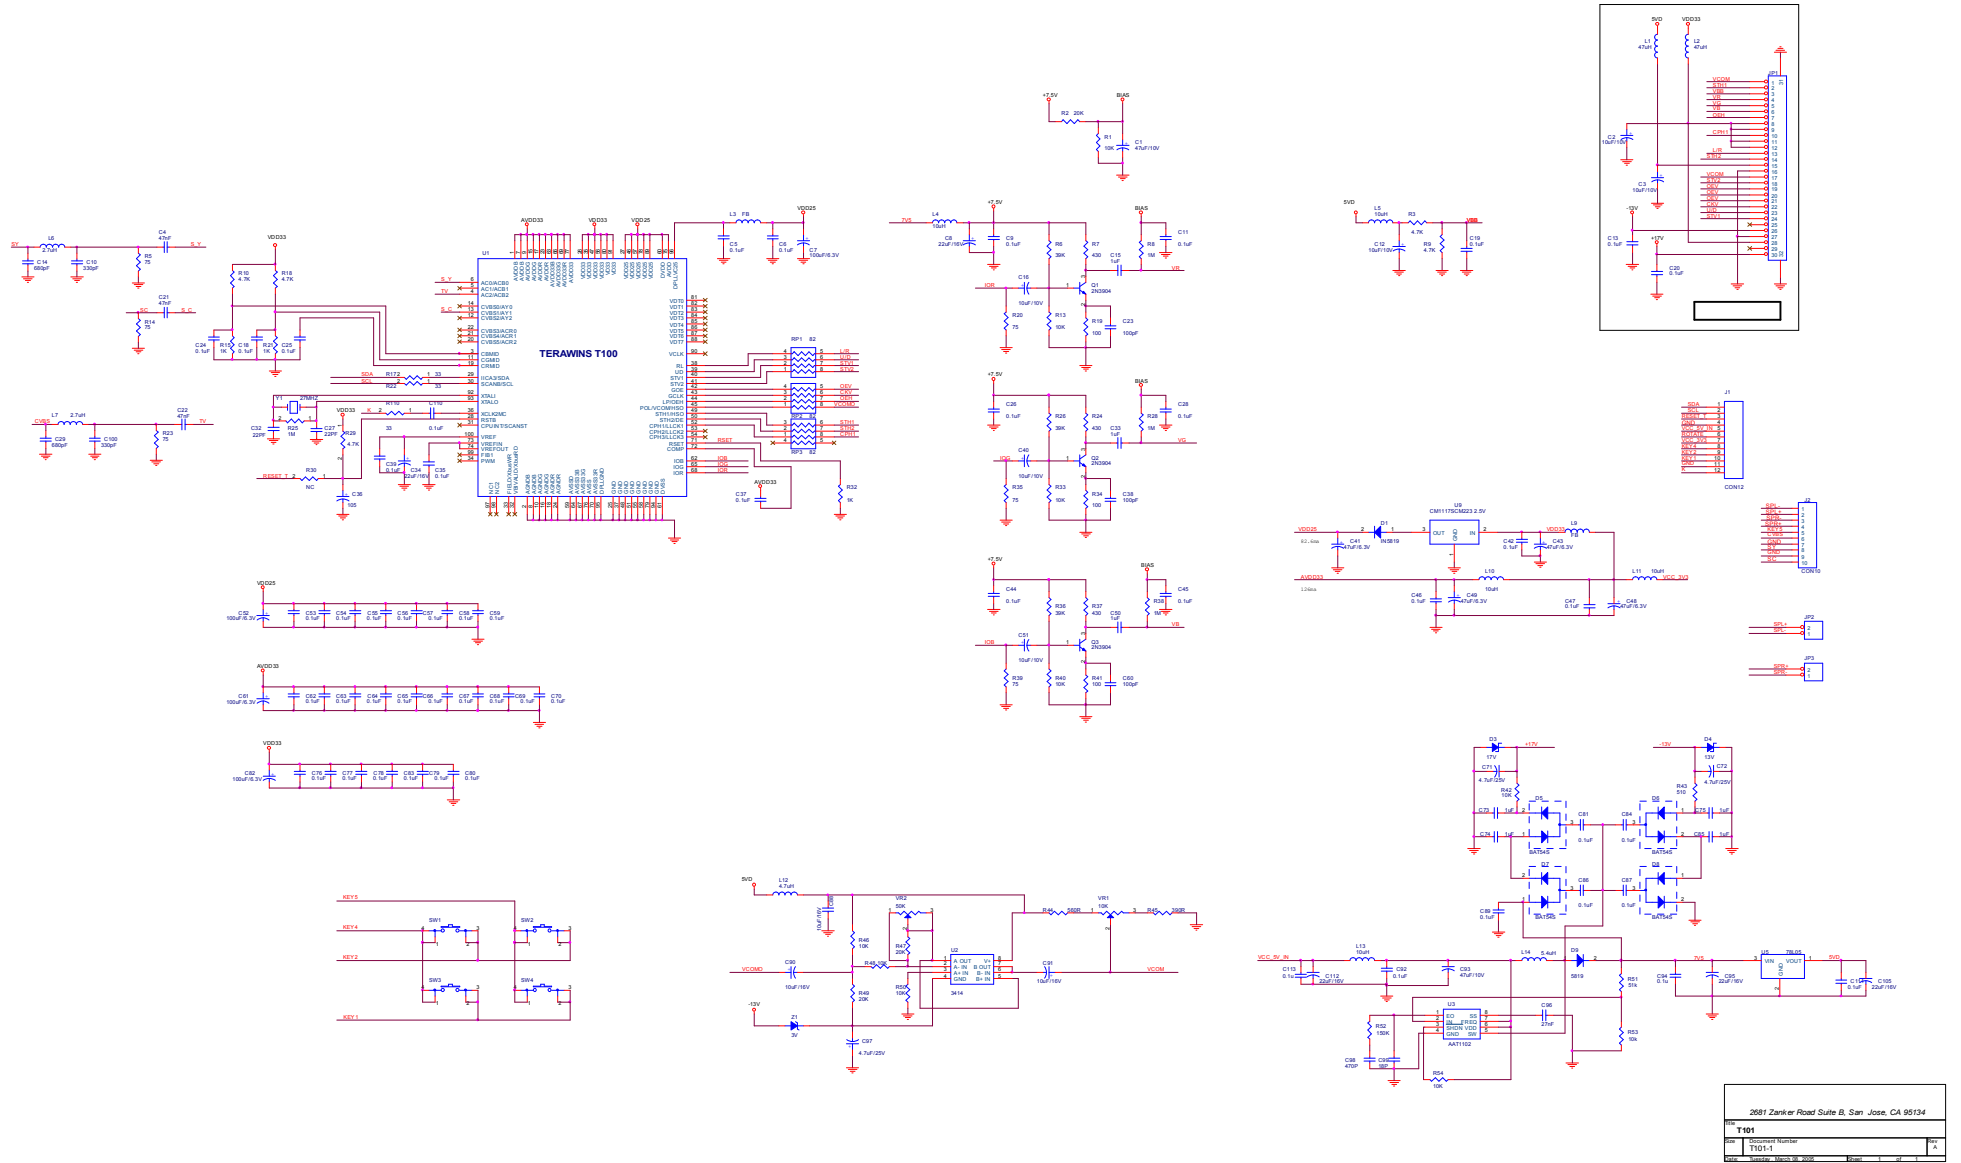

LCD CIRCUIT DIAGRAMS

2681 Zanker Road Suite B, San Jose, CA 95134

REV	T101
DATE	Issued/Number
10/01	T101-1
10/01	Rev. 1.0