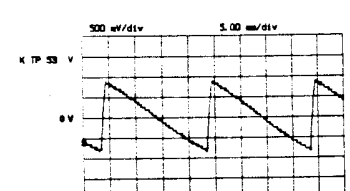

**RF320** TOSHIBA 15W SOUND  
**322** PHILIPS 15W SOUND  
**324** VIDEOCOLOR 15W SOUND

**BB300**

- (B/Y) = BLUE OR B-Y COLOUR DIFFERENCE SIGNAL
- (G/Y) = GREEN OR LUMINANCE SIGNAL
- (R/Y) = RED OR R-Y COLOUR DIFFERENCE SIGNAL
- (FB) = FAST BLANKING SIGNAL
- (R OUT) = RIGHT AUDIO CHANNEL
- (L OUT) = LEFT AUDIO CHANNEL
- (SCL) = SERIAL CLOCK
- (SDA) = SERIAL DATA
- (R IN) = RIGHT AUDIO CHANNEL
- (L IN) = LEFT AUDIO CHANNEL
- (CVBS IN) = VIDEO SIGNAL
- (CVBS OUT) = VIDEO SIGNAL
- (RC) = REMOTE CONTROL
- (STAT) = STATUS FROM SCART 1
- (STAT2) = STATUS FROM SCART 2

- (L HP) = LEFT AUDIO
- (R HP) = RIGHT AUDIO
- (SAT OP) = SATELLITE
- (MODE) = MODE INFO
- (MODE 1) = MODE INFO
- (MODE 2) = MODE INFO
- (RGB INV) = RGB INVERT
- (HOLD) = PROCESSOR
- (P-ON) = PICTURE ON
- (S-ON) = SOUND ON
- (BC) = BLACK CURR
- (EW) = EAST-WEST
- (BCL) = BEAM CURR
- (7V TXT) = SUPPLY VO
- (H FLYB) = LINE FLYBA
- (H DRIVE) = DRIVE PULS
- (f) = FILAMENT V