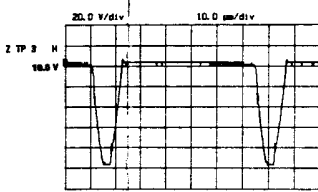

**RF320** TOSHIBA 15W SOUND  
**322** PHILIPS 15W SOUND  
**324** VIDEOCOLOR 15W SOUND

**BB300**

- (B/Y) = BLUE OR B-Y COLOUR DIFFERENCE SIGNAL
- (G/Y) = GREEN OR LUMINANCE SIGNAL
- (R/Y) = RED OR R-Y COLOUR DIFFERENCE SIGNAL
- (FB) = FAST BLANKING SIGNAL
- (R OUT) = RIGHT AUDIO CHANNEL
- (L OUT) = LEFT AUDIO CHANNEL
- (SCL) = SERIAL CLOCK
- (SDA) = SERIAL DATA
- (R IN) = RIGHT AUDIO CHANNEL
- (L IN) = LEFT AUDIO CHANNEL
- (CVBS IN) = VIDEO SIGNAL
- (CVBS OUT) = VIDEO SIGNAL
- (RC) = REMOTE CONTROL
- (STAT) = STATUS FROM SCART 1
- (STAT2) = STATUS FROM SCART 2

- (L HP) = LEFT AUDIO
- (R HP) = RIGHT AUDIO
- (SAT OP) = SATELLITE
- (MODE) = MODE INFO
- (MODE 1) = MODE INFO
- (MODE 2) = MODE INFO
- (RGB INV) = RGB INVERT
- (HOLD) = PROCESSOR
- (P-ON) = PICTURE ON
- (S-ON) = SOUND ON
- (BC) = BLACK CURR
- (EW) = EAST-WEST
- (BCL) = BEAM CURR
- (7V TXT) = SUPPLY VO
- (H FLYB) = LINE FLYBA
- (H DRIVE) = DRIVE PULS
- (f) = FILAMENT V