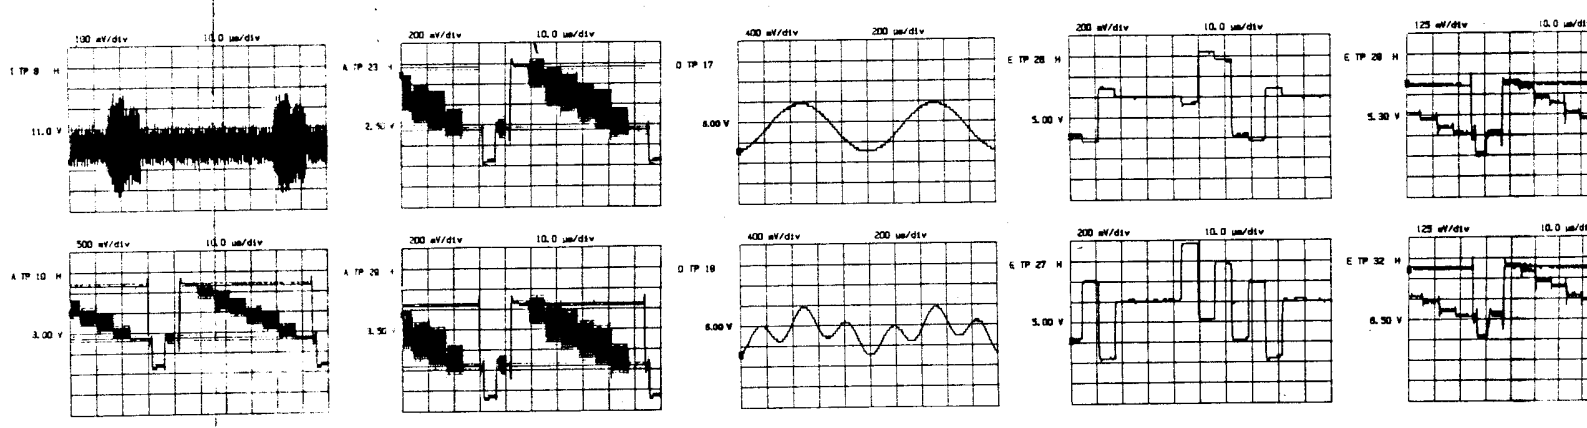

**RF320** TOSHIBA 15W SOUND  
**322** PHILIPS 15W SOUND  
**324** VIDEOCOLOR 15W SOUND

**BB300**

- (B/Y) = BLUE OR B-Y COLOUR DIFFERENCE SIGNAL
- (G/Y) = GREEN OR LUMINANCE SIGNAL
- (R/Y) = RED OR R-Y COLOUR DIFFERENCE SIGNAL
- (FB) = FAST BLANKING SIGNAL
- (R OUT) = RIGHT AUDIO CHANNEL
- (L OUT) = LEFT AUDIO CHANNEL
- (SCL) = SERIAL CLOCK
- (SDA) = SERIAL DATA
- (R IN) = RIGHT AUDIO CHANNEL
- (L IN) = LEFT AUDIO CHANNEL
- (CVBS IN) = VIDEO SIGNAL
- (CVBS OUT) = VIDEO SIGNAL
- (RC) = REMOTE CONTROL
- (STAT) = STATUS FROM SCART 1
- (STAT2) = STATUS FROM SCART 2

- (L HP) = LEFT AUDIO
- (R HP) = RIGHT AUDIO
- (SAT OP) = SATELLITE
- (MODE) = MODE INFO
- (MODE 1) = MODE INFO
- (MODE 2) = MODE INFO
- (RGB INV) = RGB INVERT
- (HOLD) = PROCESSOR
- (P-ON) = PICTURE ON
- (S-ON) = SOUND ON
- (BC) = BLACK CURR
- (EW) = EAST-WEST
- (BCL) = BEAM CURR
- (7V TXT) = SUPPLY VO
- (H FLYB) = LINE FLYBA
- (H DRIVE) = DRIVE PULS
- (f) = FILAMENT V

REFERENCE SIGNAL  
AL  
REFERENCE SIGNAL

- (L HP) = LEFT AUDIO CHANNEL FOR HEADPHONES
- (R HP) = RIGHT AUDIO CHANNEL FOR HEADPHONES
- (SAT COP) = SATELLITE COPYING
- (MODE 1) = MODE INFORMATION 1
- (MODE 2) = MODE INFORMATION 2
- (RGB INV) = RGB INVERTING
- (HOLD) = PROCESSOR DISCONNECTING FROM I<sup>2</sup>C-BUS
- (P-ON) = PICTURE ON DRIVING VOLTAGE 12 V
- (S-ON) = SOUND ON DRIVING VOLTAGE 12 V
- (BC) = BLACK CURRENT
- (EW) = EAST-WEST RASTER CORRECTION
- (BCL) = BEAM CURRENT LIMITING VOLTAGE
- (TV TXT) = SUPPLY VOLTAGE FOR TELETEXT MODULE
- (H FLYB) = LINE FLYBACK
- (H DRIVE) = DRIVE PULSES FOR LINE OUTPUT STAGE
- (f) = FILAMENT VOLTAGE FOR CRT