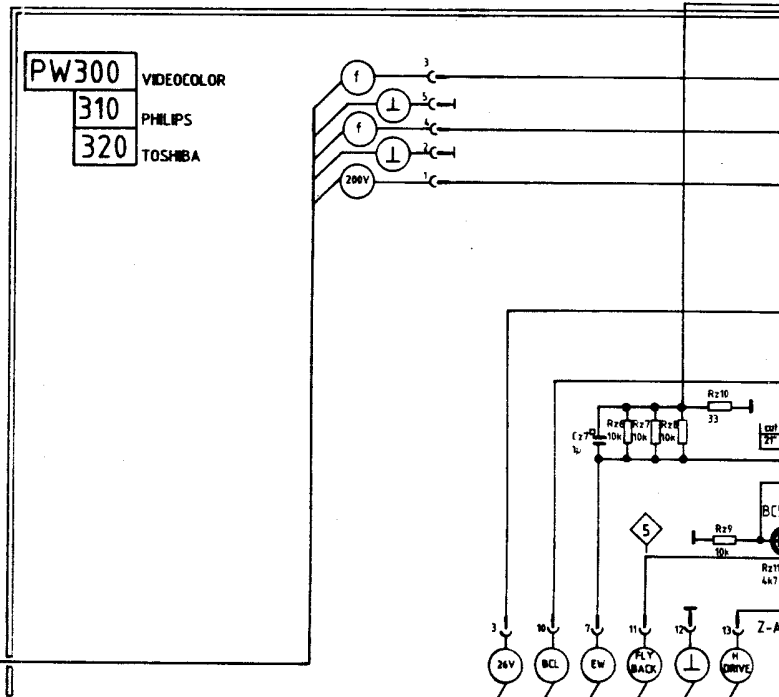

**RF320** TOSHIBA 15W SOUND  
**322** PHILIPS 15W SOUND  
**324** VIDEOCOLOR 15W SOUND

**BB300**

- (B/Y) = BLUE OR B-Y COLOUR DIFFERENCE SIGNAL
- (G/Y) = GREEN OR LUMINANCE SIGNAL
- (R/Y) = RED OR R-Y COLOUR DIFFERENCE SIGNAL
- (FB) = FAST BLANKING SIGNAL
- (R OUT) = RIGHT AUDIO CHANNEL
- (L OUT) = LEFT AUDIO CHANNEL
- (SCL) = SERIAL CLOCK
- (SDA) = SERIAL DATA
- (R IN) = RIGHT AUDIO CHANNEL
- (L IN) = LEFT AUDIO CHANNEL
- (CVBS IN) = VIDEO SIGNAL
- (CVBS OUT) = VIDEO SIGNAL
- (RC) = REMOTE CONTROL
- (STAT) = STATUS FROM SCART 1
- (STAT2) = STATUS FROM SCART 2

- (L HP) = LEFT AUDIO
- (R HP) = RIGHT AUDIO
- (SAT OP) = SATELLITE
- (MODE) = MODE INFO
- (MODE 1) = MODE INFO
- (MODE 2) = MODE INFO
- (RGB INV) = RGB INVERT
- (HOLD) = PROCESSOR
- (P-ON) = PICTURE ON
- (S-ON) = SOUND ON
- (BC) = BLACK CURR
- (EW) = EAST-WEST
- (BCL) = BEAM CURR
- (7V TXT) = SUPPLY VO
- (H FLYB) = LINE FLYBA
- (H DRIVE) = DRIVE PULS
- (f) = FILAMENT V

REFERENCE SIGNAL  
AL  
REFERENCE SIGNAL

- (L HP) = LEFT AUDIO CHANNEL FOR HEADPHONES
- (R HP) = RIGHT AUDIO CHANNEL FOR HEADPHONES
- (SAT COP) = SATELLITE COPYING
- (MODE 1) = MODE INFORMATION 1
- (MODE 2) = MODE INFORMATION 2
- (RGB INV) = RGB INVERTING
- (HOLD) = PROCESSOR DISCONNECTING FROM I<sup>2</sup>C-BUS
- (P-ON) = PICTURE ON DRIVING VOLTAGE 12 V
- (S-ON) = SOUND ON DRIVING VOLTAGE 12 V
- (BC) = BLACK CURRENT
- (EW) = EAST-WEST RASTER CORRECTION
- (BCL) = BEAM CURRENT LIMITING VOLTAGE
- (TV TXT) = SUPPLY VOLTAGE FOR TELETEXT MODULE
- (H FLYB) = LINE FLYBACK
- (H DRIVE) = DRIVE PULSES FOR LINE OUTPUT STAGE
- (f) = FILAMENT VOLTAGE FOR CRT