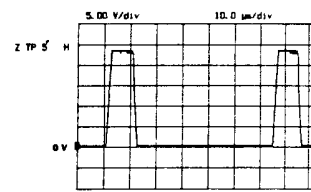

**RF320** TOSHIBA 15W SOUND  
**322** PHILIPS 15W SOUND  
**324** VIDEOCOLOR 15W SOUND

**BB300**

- (B/Y) = BLUE OR B-Y COLOUR DIFFERENCE SIGNAL
- (G/Y) = GREEN OR LUMINANCE SIGNAL
- (R/Y) = RED OR R-Y COLOUR DIFFERENCE SIGNAL
- (FB) = FAST BLANKING SIGNAL
- (R OUT) = RIGHT AUDIO CHANNEL
- (L OUT) = LEFT AUDIO CHANNEL
- (SCL) = SERIAL CLOCK
- (SDA) = SERIAL DATA
- (R IN) = RIGHT AUDIO CHANNEL
- (L IN) = LEFT AUDIO CHANNEL
- (CVBS IN) = VIDEO SIGNAL
- (CVBS OUT) = VIDEO SIGNAL
- (RC) = REMOTE CONTROL
- (STAT) = STATUS FROM SCART 1
- (STAT2) = STATUS FROM SCART 2

- (L HP) = LEFT AUDIO
- (R HP) = RIGHT AUDIO
- (SAT OP) = SATELLITE
- (MODE) = MODE INFO
- (MODE 1) = MODE INFO
- (MODE 2) = MODE INFO
- (RGB INV) = RGB INVERT
- (HOLD) = PROCESSOR
- (P-ON) = PICTURE ON
- (S-ON) = SOUND ON
- (BC) = BLACK CURR
- (EW) = EAST-WEST
- (BCL) = BEAM CURR
- (7V TXT) = SUPPLY VO
- (H FLYB) = LINE FLYBA
- (H DRIVE) = DRIVE PULS
- (f) = FILAMENT V

REFERENCE SIGNAL  
AL  
REFERENCE SIGNAL

- (L HP) = LEFT AUDIO CHANNEL FOR HEADPHONES
- (R HP) = RIGHT AUDIO CHANNEL FOR HEADPHONES
- (SAT COP) = SATELLITE COPYING
- (MODE 1) = MODE INFORMATION 1
- (MODE 2) = MODE INFORMATION 2
- (RGB INV) = RGB INVERTING
- (HOLD) = PROCESSOR DISCONNECTING FROM I<sup>2</sup>C-BUS
- (P-ON) = PICTURE ON DRIVING VOLTAGE 12 V
- (S-ON) = SOUND ON DRIVING VOLTAGE 12 V
- (BC) = BLACK CURRENT
- (EW) = EAST-WEST RASTER CORRECTION
- (BCL) = BEAM CURRENT LIMITING VOLTAGE
- (TV TXT) = SUPPLY VOLTAGE FOR TELETEXT MODULE
- (H FLYB) = LINE FLYBACK
- (H DRIVE) = DRIVE PULSES FOR LINE OUTPUT STAGE
- (f) = FILAMENT VOLTAGE FOR CRT