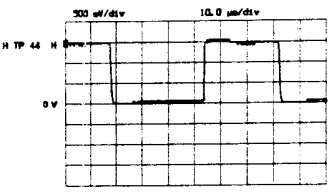

**RF320** TOSHIBA 15W SOUND  
**322** PHILIPS 15W SOUND  
**324** VIDEOCOLOR 15W SOUND

**BB300**

- (B/Y) = BLUE OR B-Y COLOUR DIFFERENCE SIGNAL
- (G/Y) = GREEN OR LUMINANCE SIGNAL
- (R/Y) = RED OR R-Y COLOUR DIFFERENCE SIGNAL
- (FB) = FAST BLANKING SIGNAL
- (R OUT) = RIGHT AUDIO CHANNEL
- (L OUT) = LEFT AUDIO CHANNEL
- (SCL) = SERIAL CLOCK
- (SDA) = SERIAL DATA
- (R IN) = RIGHT AUDIO CHANNEL
- (L IN) = LEFT AUDIO CHANNEL
- (CVBS IN) = VIDEO SIGNAL
- (CVBS OUT) = VIDEO SIGNAL
- (RC) = REMOTE CONTROL
- (STAT) = STATUS FROM SCART 1
- (STAT2) = STATUS FROM SCART 2

- (L HP) = LEFT AUDIO
- (R HP) = RIGHT AUDIO
- (SAT OP) = SATELLITE
- (MODE) = MODE INFO
- (MODE 1) = MODE INFO
- (MODE 2) = MODE INFO
- (RGB INV) = RGB INVERT
- (HOLD) = PROCESSOR
- (P-ON) = PICTURE ON
- (S-ON) = SOUND ON
- (BC) = BLACK CURR
- (EW) = EAST-WEST
- (BCL) = BEAM CURR
- (7V TXT) = SUPPLY VO
- (H FLYB) = LINE FLYBA
- (H DRIVE) = DRIVE PULS
- (f) = FILAMENT V

REFERENCE SIGNAL  
AL  
REFERENCE SIGNAL

- (L HP) = LEFT AUDIO CHANNEL FOR HEADPHONES
- (R HP) = RIGHT AUDIO CHANNEL FOR HEADPHONES
- (SAT COP) = SATELLITE COPYING
- (MODE 1) = MODE INFORMATION 1
- (MODE 2) = MODE INFORMATION 2
- (RGB INV) = RGB INVERTING
- (HOLD) = PROCESSOR DISCONNECTING FROM I<sup>2</sup>C-BUS
- (P-ON) = PICTURE ON DRIVING VOLTAGE 12 V
- (S-ON) = SOUND ON DRIVING VOLTAGE 12 V
- (BC) = BLACK CURRENT
- (EW) = EAST-WEST RASTER CORRECTION
- (BCL) = BEAM CURRENT LIMITING VOLTAGE
- (TV TXT) = SUPPLY VOLTAGE FOR TELETEXT MODULE
- (H FLYB) = LINE FLYBACK
- (H DRIVE) = DRIVE PULSES FOR LINE OUTPUT STAGE
- (f) = FILAMENT VOLTAGE FOR CRT