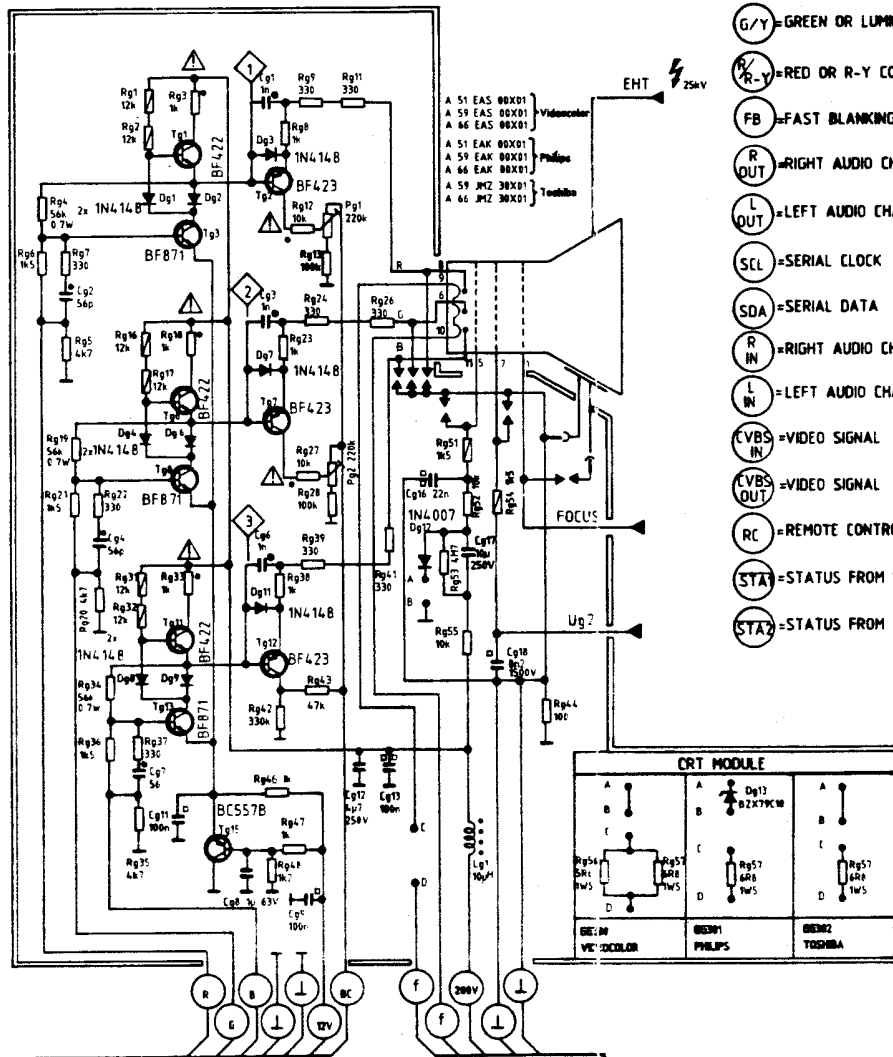

**RF320** TOSHIBA 15W SOUND  
**322** PHILIPS 15W SOUND  
**324** VIDEOCOLOR 15W SOUND

**BB300**

- (B/Y) = BLUE OR B-Y COLOUR DIFFERENCE SIGNAL
- (G/Y) = GREEN OR LUMINANCE SIGNAL
- (R/Y) = RED OR R-Y COLOUR DIFFERENCE SIGNAL
- (FB) = FAST BLANKING SIGNAL
- (R OUT) = RIGHT AUDIO CHANNEL
- (L OUT) = LEFT AUDIO CHANNEL
- (SCL) = SERIAL CLOCK
- (SDA) = SERIAL DATA
- (R IN) = RIGHT AUDIO CHANNEL
- (L IN) = LEFT AUDIO CHANNEL
- (CVBS IN) = VIDEO SIGNAL
- (CVBS OUT) = VIDEO SIGNAL
- (RC) = REMOTE CONTROL
- (STAT) = STATUS FROM SCART 1
- (STAT2) = STATUS FROM SCART 2

- (L HP) = LEFT AUDIO
- (R HP) = RIGHT AUDIO
- (SAT OP) = SATELLITE
- (MODE) = MODE INFO
- (MODE 1) = MODE INFO
- (MODE 2) = MODE INFO
- (RGB INV) = RGB INVERT
- (HOLD) = PROCESSOR
- (P-ON) = PICTURE ON
- (S-ON) = SOUND ON
- (BC) = BLACK CURR
- (EW) = EAST-WEST
- (BCL) = BEAM CURR
- (7V TXT) = SUPPLY VO
- (H FLYB) = LINE FLYBA
- (H DRIVE) = DRIVE PULS
- (f) = FILAMENT V

REFERENCE SIGNAL  
AL  
REFERENCE SIGNAL

- (L HP) = LEFT AUDIO CHANNEL FOR HEADPHONES
- (R HP) = RIGHT AUDIO CHANNEL FOR HEADPHONES
- (SAT COP) = SATELLITE COPYING
- (MODE 1) = MODE INFORMATION 1
- (MODE 2) = MODE INFORMATION 2
- (RGB INV) = RGB INVERTING
- (HOLD) = PROCESSOR DISCONNECTING FROM I<sup>2</sup>C-BUS
- (P-ON) = PICTURE ON DRIVING VOLTAGE 12 V
- (S-ON) = SOUND ON DRIVING VOLTAGE 12 V
- (BC) = BLACK CURRENT
- (EW) = EAST-WEST RASTER CORRECTION
- (BCL) = BEAM CURRENT LIMITING VOLTAGE
- (TV TXT) = SUPPLY VOLTAGE FOR TELETEXT MODULE
- (H FLYB) = LINE FLYBACK
- (H DRIVE) = DRIVE PULSES FOR LINE OUTPUT STAGE
- (f) = FILAMENT VOLTAGE FOR CRT