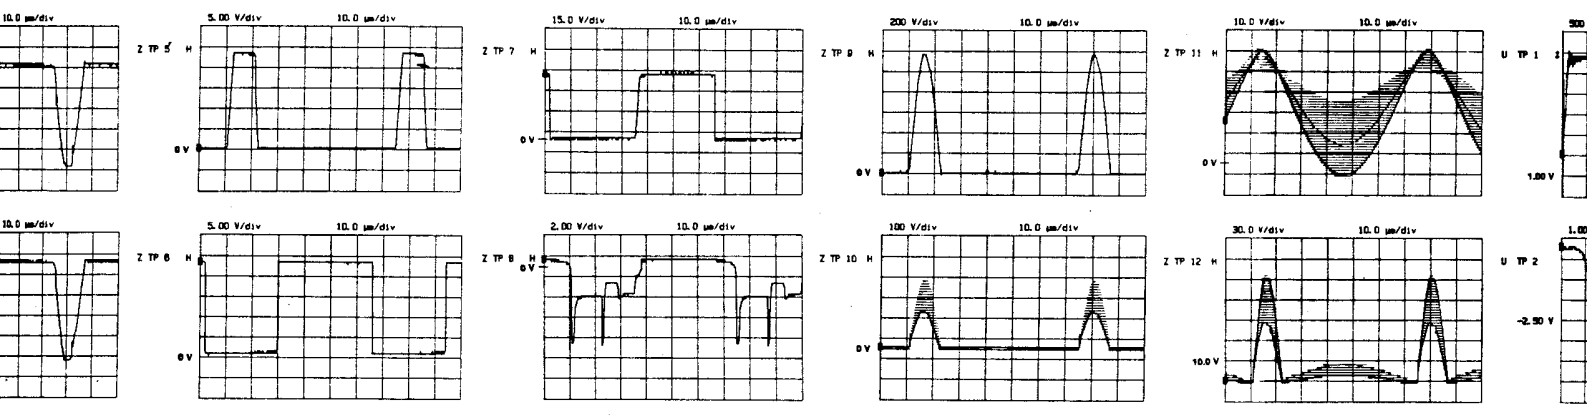

**RF320** TOSHIBA 15W SOUND  
**322** PHILIPS 15W SOUND  
**324** VIDEOCOLOR 15W SOUND

**BB300**

- (B/Y) = BLUE OR B-Y COLOUR DIFFERENCE SIGNAL
- (G/Y) = GREEN OR LUMINANCE SIGNAL
- (R/Y) = RED OR R-Y COLOUR DIFFERENCE SIGNAL
- (FB) = FAST BLANKING SIGNAL
- (R OUT) = RIGHT AUDIO CHANNEL
- (L OUT) = LEFT AUDIO CHANNEL
- (SCL) = SERIAL CLOCK
- (SDA) = SERIAL DATA
- (R IN) = RIGHT AUDIO CHANNEL
- (L IN) = LEFT AUDIO CHANNEL
- (CVBS IN) = VIDEO SIGNAL
- (CVBS OUT) = VIDEO SIGNAL
- (RC) = REMOTE CONTROL
- (STAT) = STATUS FROM SCART 1
- (STAT2) = STATUS FROM SCART 2

- (L HP) = LEFT AUDIO
- (R HP) = RIGHT AUDIO
- (SAT OP) = SATELLITE
- (MODE) = MODE INFO
- (MODE 1) = MODE INFO
- (MODE 2) = MODE INFO
- (RGB INV) = RGB INVERT
- (HOLD) = PROCESSOR
- (P-ON) = PICTURE ON
- (S-ON) = SOUND ON
- (BC) = BLACK CURR
- (EW) = EAST-WEST
- (BCL) = BEAM CURR
- (7V TXT) = SUPPLY VO
- (H FLYB) = LINE FLYBA
- (H DRIVE) = DRIVE PULS
- (f) = FILAMENT V

REFERENCE SIGNAL  
AL  
REFERENCE SIGNAL

- (L HP) = LEFT AUDIO CHANNEL FOR HEADPHONES
- (R HP) = RIGHT AUDIO CHANNEL FOR HEADPHONES
- (SAT COP) = SATELLITE COPYING
- (MODE 1) = MODE INFORMATION 1
- (MODE 2) = MODE INFORMATION 2
- (RGB INV) = RGB INVERTING
- (HOLD) = PROCESSOR DISCONNECTING FROM I<sup>2</sup>C-BUS
- (P-ON) = PICTURE ON DRIVING VOLTAGE 12 V
- (S-ON) = SOUND ON DRIVING VOLTAGE 12 V
- (BC) = BLACK CURRENT
- (EW) = EAST-WEST RASTER CORRECTION
- (BCL) = BEAM CURRENT LIMITING VOLTAGE
- (TV TXT) = SUPPLY VOLTAGE FOR TELETEXT MODULE
- (H FLYB) = LINE FLYBACK
- (H DRIVE) = DRIVE PULSES FOR LINE OUTPUT STAGE
- (f) = FILAMENT VOLTAGE FOR CRT