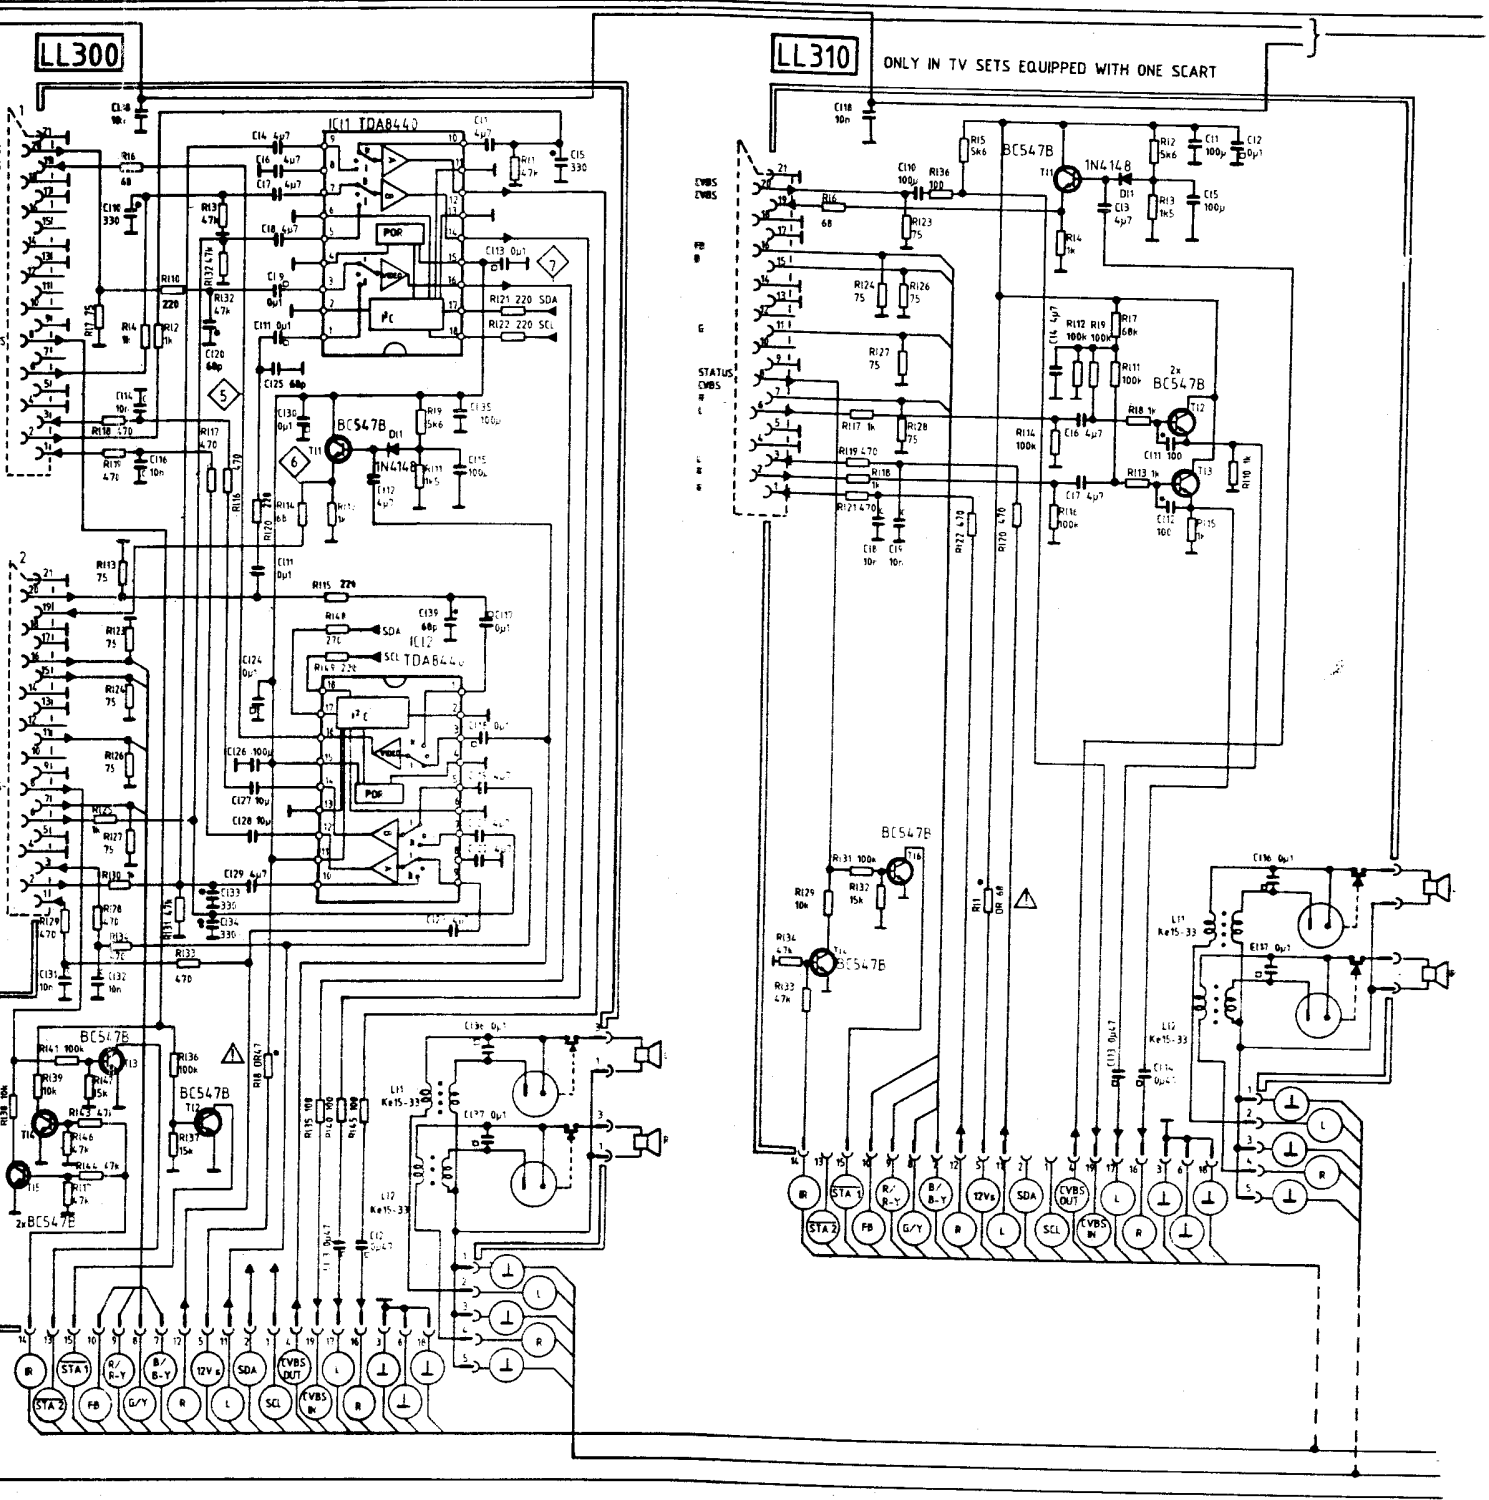

RTV servis Horvat

Tel: ++385-31-856-637

Tel/fax: ++385-31-856-139

Mob: 098-788-319

www.rtv-horvat-dj.hr