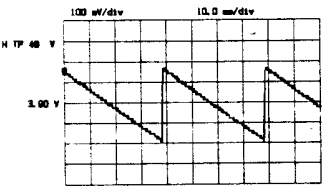

**RF320** TOSHIBA 15W SOUND  
**322** PHILIPS 15W SOUND  
**324** VIDEOCOLOR 15W SOUND

**BB300**

- (B/Y) = BLUE OR B-Y COLOUR DIFFERENCE SIGNAL
- (G/Y) = GREEN OR LUMINANCE SIGNAL
- (R/Y) = RED OR R-Y COLOUR DIFFERENCE SIGNAL
- (FB) = FAST BLANKING SIGNAL
- (R OUT) = RIGHT AUDIO CHANNEL
- (L OUT) = LEFT AUDIO CHANNEL
- (SCL) = SERIAL CLOCK
- (SDA) = SERIAL DATA
- (R IN) = RIGHT AUDIO CHANNEL
- (L IN) = LEFT AUDIO CHANNEL
- (CVBS IN) = VIDEO SIGNAL
- (CVBS OUT) = VIDEO SIGNAL
- (RC) = REMOTE CONTROL
- (STAT) = STATUS FROM SCART 1
- (STAT2) = STATUS FROM SCART 2