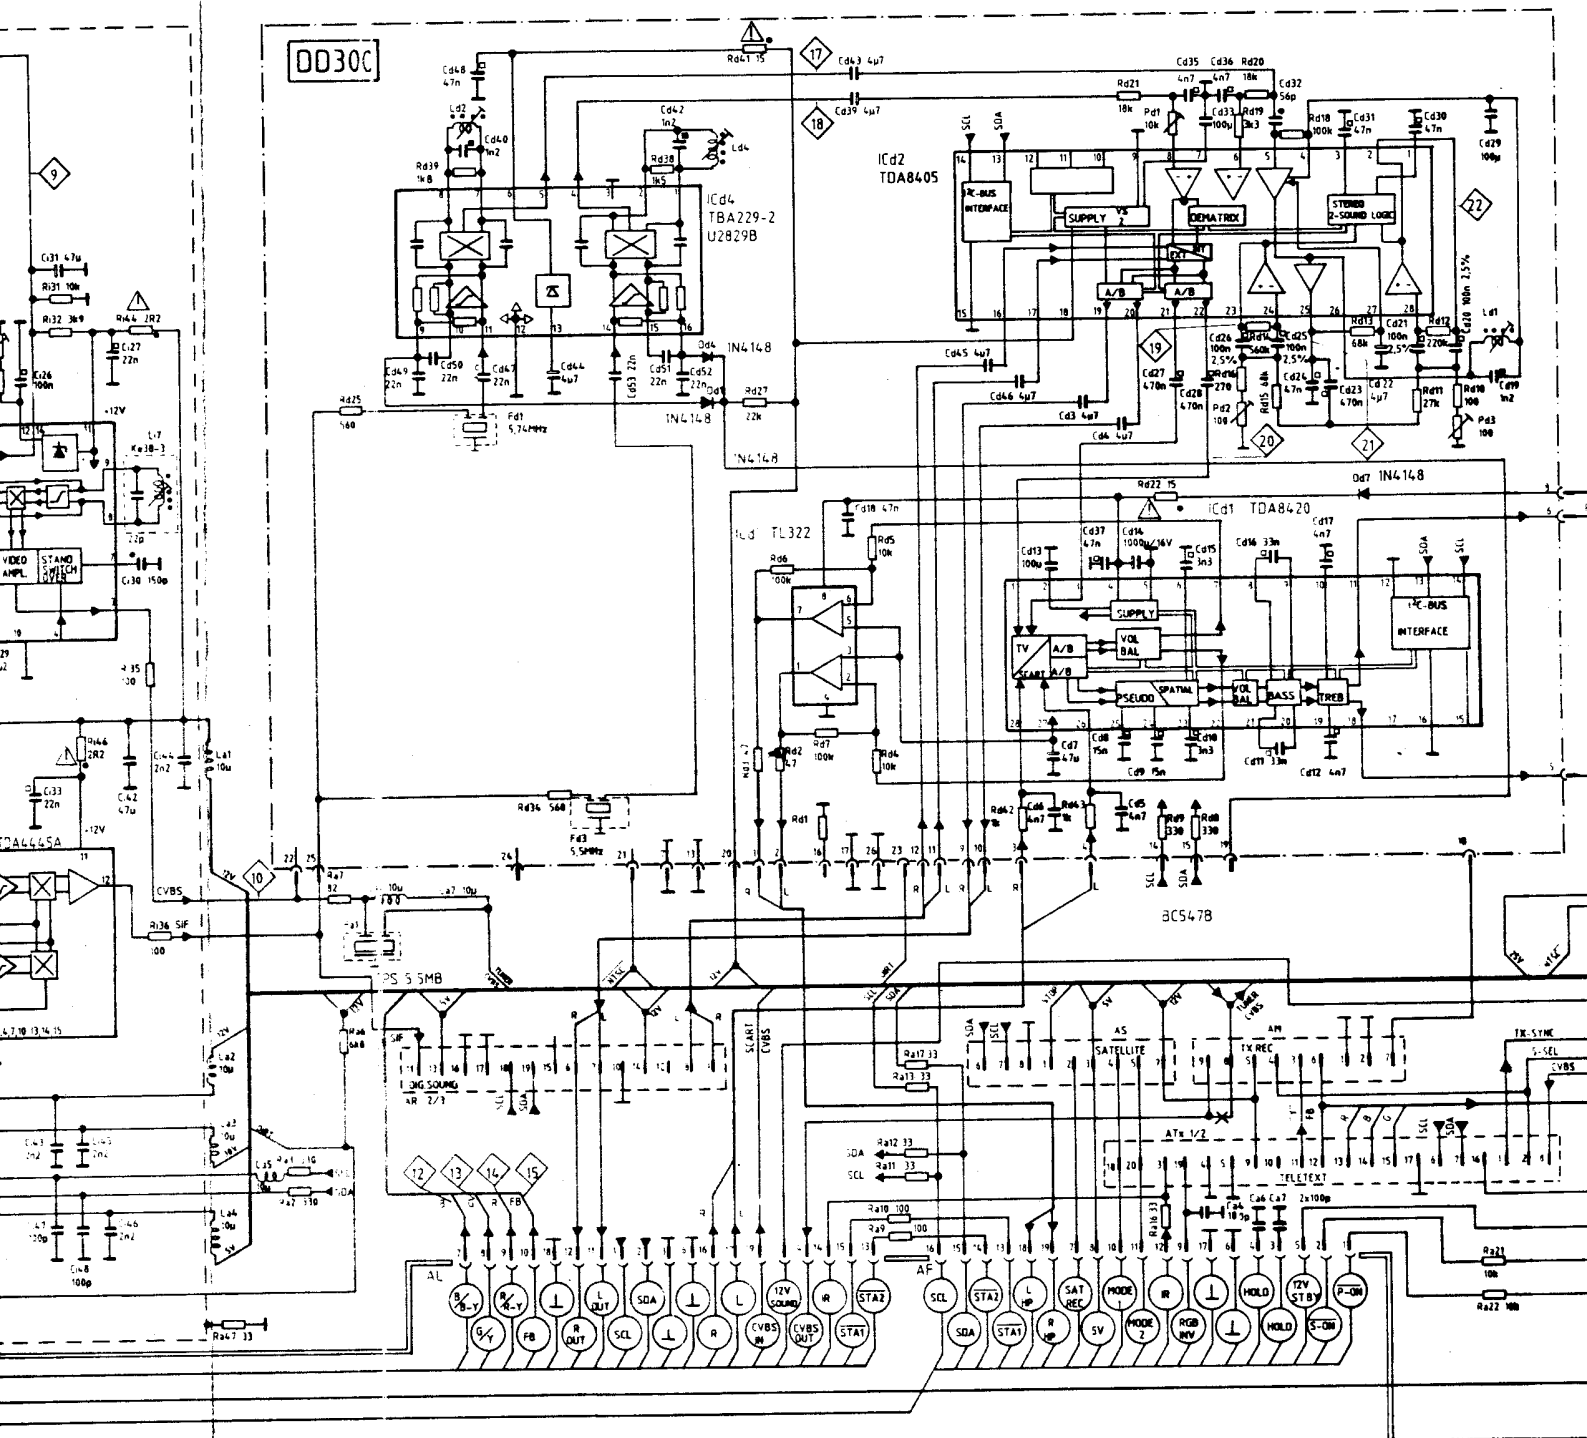

**RF320** TOSHIBA 15W SOUND  
**322** PHILIPS 15W SOUND  
**324** VIDEOCOLOR 15W SOUND

**BB300**

- (B/Y) = BLUE OR B-Y COLOUR DIFFERENCE SIGNAL
- (G/Y) = GREEN OR LUMINANCE SIGNAL
- (R/Y) = RED OR R-Y COLOUR DIFFERENCE SIGNAL
- (FB) = FAST BLANKING SIGNAL
- (R OUT) = RIGHT AUDIO CHANNEL
- (L OUT) = LEFT AUDIO CHANNEL
- (SCL) = SERIAL CLOCK
- (SDA) = SERIAL DATA
- (R IN) = RIGHT AUDIO CHANNEL
- (L IN) = LEFT AUDIO CHANNEL
- (CVBS IN) = VIDEO SIGNAL
- (CVBS OUT) = VIDEO SIGNAL
- (RC) = REMOTE CONTROL
- (STAT) = STATUS FROM SCART 1
- (STAT2) = STATUS FROM SCART 2

- (L HP) = LEFT AUDIO
- (R HP) = RIGHT AUDIO
- (SAT OP) = SATELLITE
- (MODE) = MODE INFO
- (MODE 1) = MODE INFO
- (MODE 2) = MODE INFO
- (RGB INV) = RGB INVERT
- (HOLD) = PROCESSOR
- (P-ON) = PICTURE ON
- (S-ON) = SOUND ON
- (BC) = BLACK CURR
- (EW) = EAST-WEST
- (BCL) = BEAM CURR
- (7V TXT) = SUPPLY VO
- (H FLYB) = LINE FLYBA
- (H DRIVE) = DRIVE PULS
- (f) = FILAMENT V

REFERENCE SIGNAL  
AL  
REFERENCE SIGNAL

- (L HP) = LEFT AUDIO CHANNEL FOR HEADPHONES
- (R HP) = RIGHT AUDIO CHANNEL FOR HEADPHONES
- (SAT COP) = SATELLITE COPYING
- (MODE 1) = MODE INFORMATION 1
- (MODE 2) = MODE INFORMATION 2
- (RGB INV) = RGB INVERTING
- (HOLD) = PROCESSOR DISCONNECTING FROM I<sup>2</sup>C-BUS
- (P-ON) = PICTURE ON DRIVING VOLTAGE 12 V
- (S-ON) = SOUND ON DRIVING VOLTAGE 12 V
- (BC) = BLACK CURRENT
- (EW) = EAST-WEST RASTER CORRECTION
- (BCL) = BEAM CURRENT LIMITING VOLTAGE
- (TV TXT) = SUPPLY VOLTAGE FOR TELETEXT MODULE
- (H FLYB) = LINE FLYBACK
- (H DRIVE) = DRIVE PULSES FOR LINE OUTPUT STAGE
- (f) = FILAMENT VOLTAGE FOR CRT