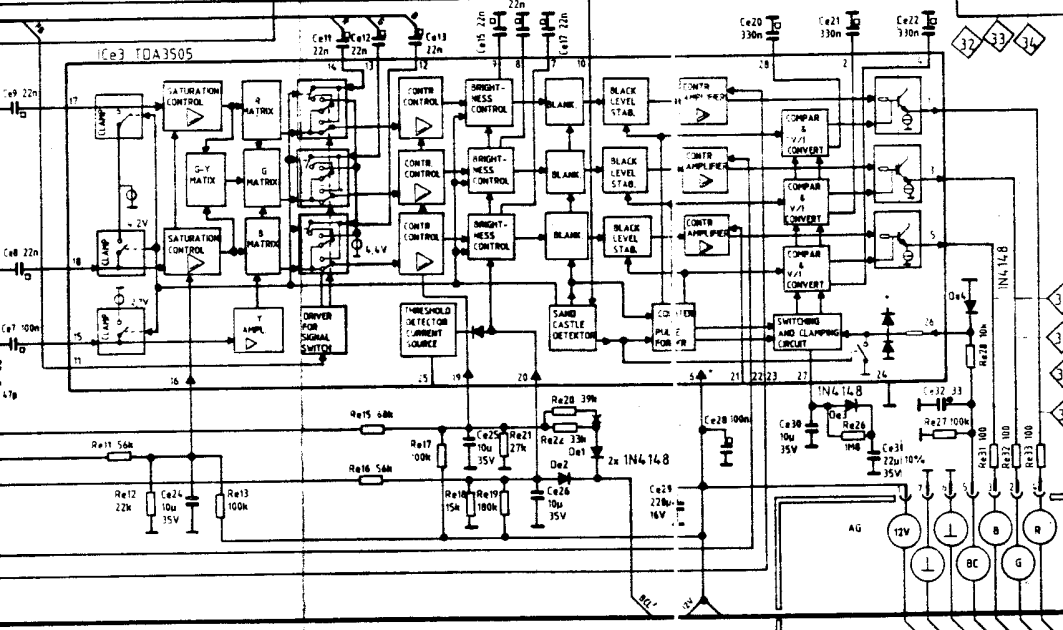

**RF320** TOSHIBA 15W SOUND  
**322** PHILIPS 15W SOUND  
**324** VIDEOCOLOR 15W SOUND

**BB300**

- (B/Y) = BLUE OR B-Y COLOUR DIFFERENCE SIGNAL
- (G/Y) = GREEN OR LUMINANCE SIGNAL
- (R/Y) = RED OR R-Y COLOUR DIFFERENCE SIGNAL
- (FB) = FAST BLANKING SIGNAL
- (R OUT) = RIGHT AUDIO CHANNEL
- (L OUT) = LEFT AUDIO CHANNEL
- (SCL) = SERIAL CLOCK
- (SDA) = SERIAL DATA
- (R IN) = RIGHT AUDIO CHANNEL
- (L IN) = LEFT AUDIO CHANNEL
- (CVBS IN) = VIDEO SIGNAL
- (CVBS OUT) = VIDEO SIGNAL
- (RC) = REMOTE CONTROL
- (STAT) = STATUS FROM SCART 1
- (STAT2) = STATUS FROM SCART 2

- (L HP) = LEFT AUDIO
- (R HP) = RIGHT AUDIO
- (SAT OP) = SATELLITE
- (MODE) = MODE INFO
- (MODE 1) = MODE INFO
- (MODE 2) = MODE INFO
- (RGB INV) = RGB INVERT
- (HOLD) = PROCESSOR
- (P-ON) = PICTURE ON
- (S-ON) = SOUND ON
- (BC) = BLACK CURR
- (EW) = EAST-WEST
- (BCL) = BEAM CURR
- (7V TXT) = SUPPLY VO
- (H FLYB) = LINE FLYBA
- (H DRIVE) = DRIVE PULS
- (f) = FILAMENT V

REFERENCE SIGNAL  
AL  
REFERENCE SIGNAL

- (L HP) = LEFT AUDIO CHANNEL FOR HEADPHONES
- (R HP) = RIGHT AUDIO CHANNEL FOR HEADPHONES
- (SAT COP) = SATELLITE COPYING
- (MODE 1) = MODE INFORMATION 1
- (MODE 2) = MODE INFORMATION 2
- (RGB INV) = RGB INVERTING
- (HOLD) = PROCESSOR DISCONNECTING FROM I<sup>2</sup>C-BUS
- (P-ON) = PICTURE ON DRIVING VOLTAGE 12 V
- (S-ON) = SOUND ON DRIVING VOLTAGE 12 V
- (BC) = BLACK CURRENT
- (EW) = EAST-WEST RASTER CORRECTION
- (BCL) = BEAM CURRENT LIMITING VOLTAGE
- (TV TXT) = SUPPLY VOLTAGE FOR TELETEXT MODULE
- (H FLYB) = LINE FLYBACK
- (H DRIVE) = DRIVE PULSES FOR LINE OUTPUT STAGE
- (f) = FILAMENT VOLTAGE FOR CRT