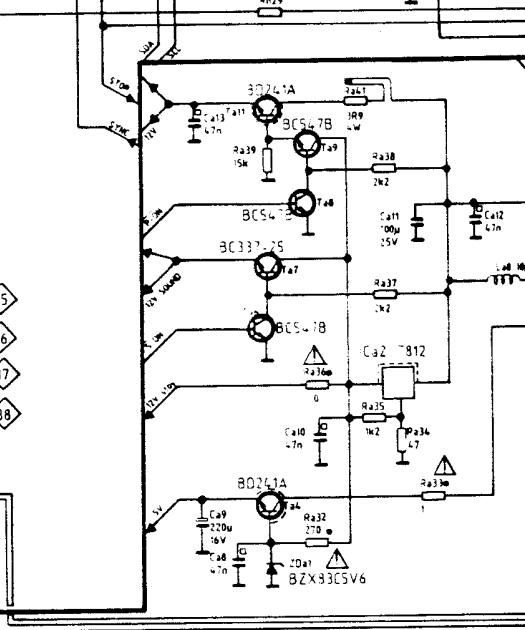

**RF320** TOSHIBA 15W SOUND  
**322** PHILIPS 15W SOUND  
**324** VIDEOCOLOR 15W SOUND

**BB300**

- (B/Y) = BLUE OR B-Y COLOUR DIFFERENCE SIGNAL
- (G/Y) = GREEN OR LUMINANCE SIGNAL
- (R/Y) = RED OR R-Y COLOUR DIFFERENCE SIGNAL
- (FB) = FAST BLANKING SIGNAL
- (R OUT) = RIGHT AUDIO CHANNEL
- (L OUT) = LEFT AUDIO CHANNEL
- (SCL) = SERIAL CLOCK
- (SDA) = SERIAL DATA
- (R IN) = RIGHT AUDIO CHANNEL
- (L IN) = LEFT AUDIO CHANNEL
- (CVBS IN) = VIDEO SIGNAL
- (CVBS OUT) = VIDEO SIGNAL
- (RC) = REMOTE CONTROL
- (STAT) = STATUS FROM SCART 1
- (STAT2) = STATUS FROM SCART 2