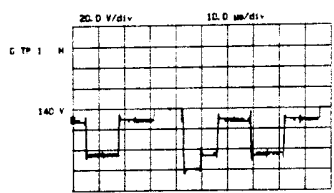

**RF320** TOSHIBA 15W SOUND  
**322** PHILIPS 15W SOUND  
**324** VIDEOCOLOR 15W SOUND

**BB300**

- (B/Y) = BLUE OR B-Y COLOUR DIFFERENCE SIGNAL
- (G/Y) = GREEN OR LUMINANCE SIGNAL
- (R/Y) = RED OR R-Y COLOUR DIFFERENCE SIGNAL
- (FB) = FAST BLANKING SIGNAL
- (R OUT) = RIGHT AUDIO CHANNEL
- (L OUT) = LEFT AUDIO CHANNEL
- (SCL) = SERIAL CLOCK
- (SDA) = SERIAL DATA
- (R IN) = RIGHT AUDIO CHANNEL
- (L IN) = LEFT AUDIO CHANNEL
- (CVBS IN) = VIDEO SIGNAL
- (CVBS OUT) = VIDEO SIGNAL
- (RC) = REMOTE CONTROL
- (STAT) = STATUS FROM SCART 1
- (STAT2) = STATUS FROM SCART 2

- (L HP) = LEFT AUDIO
- (R HP) = RIGHT AUDIO
- (SAT OP) = SATELLITE
- (MODE) = MODE INFO
- (MODE 1) = MODE INFO
- (MODE 2) = MODE INFO
- (RGB INV) = RGB INVERT
- (HOLD) = PROCESSOR
- (P-ON) = PICTURE ON
- (S-ON) = SOUND ON
- (BC) = BLACK CURR
- (EW) = EAST-WEST
- (BCL) = BEAM CURR
- (7V TXT) = SUPPLY VO
- (H FLYB) = LINE FLYBA
- (H DRIVE) = DRIVE PULS
- (f) = FILAMENT V

REFERENCE SIGNAL  
AL  
REFERENCE SIGNAL

- (L HP) = LEFT AUDIO CHANNEL FOR HEADPHONES
- (R HP) = RIGHT AUDIO CHANNEL FOR HEADPHONES
- (SAT COP) = SATELLITE COPYING
- (MODE 1) = MODE INFORMATION 1
- (MODE 2) = MODE INFORMATION 2
- (RGB INV) = RGB INVERTING
- (HOLD) = PROCESSOR DISCONNECTING FROM I<sup>2</sup>C-BUS
- (P-ON) = PICTURE ON DRIVING VOLTAGE 12 V
- (S-ON) = SOUND ON DRIVING VOLTAGE 12 V
- (BC) = BLACK CURRENT
- (EW) = EAST-WEST RASTER CORRECTION
- (BCL) = BEAM CURRENT LIMITING VOLTAGE
- (TV TXT) = SUPPLY VOLTAGE FOR TELETEXT MODULE
- (H FLYB) = LINE FLYBACK
- (H DRIVE) = DRIVE PULSES FOR LINE OUTPUT STAGE
- (f) = FILAMENT VOLTAGE FOR CRT