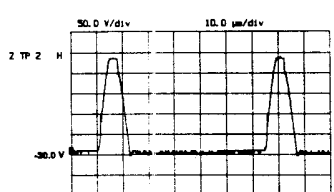

**RF320** TOSHIBA 15W SOUND  
**322** PHILIPS 15W SOUND  
**324** VIDEOCOLOR 15W SOUND

**BB300**

- (B/Y) = BLUE OR B-Y COLOUR DIFFERENCE SIGNAL
- (G/Y) = GREEN OR LUMINANCE SIGNAL
- (R/Y) = RED OR R-Y COLOUR DIFFERENCE SIGNAL
- (FB) = FAST BLANKING SIGNAL
- (R OUT) = RIGHT AUDIO CHANNEL
- (L OUT) = LEFT AUDIO CHANNEL
- (SCL) = SERIAL CLOCK
- (SDA) = SERIAL DATA
- (R IN) = RIGHT AUDIO CHANNEL
- (L IN) = LEFT AUDIO CHANNEL
- (CVBS IN) = VIDEO SIGNAL
- (CVBS OUT) = VIDEO SIGNAL
- (RC) = REMOTE CONTROL
- (STAT) = STATUS FROM SCART 1
- (STAT2) = STATUS FROM SCART 2

- (L HP) = LEFT AUDIO
- (R HP) = RIGHT AUDIO
- (SAT OP) = SATELLITE
- (MODE) = MODE INFO
- (MODE 1) = MODE INFO
- (MODE 2) = MODE INFO
- (RGB INV) = RGB INVERT
- (HOLD) = PROCESSOR
- (P-ON) = PICTURE ON
- (S-ON) = SOUND ON
- (BC) = BLACK CURR
- (EW) = EAST-WEST
- (BCL) = BEAM CURR
- (7V TXT) = SUPPLY VO
- (H FLYB) = LINE FLYBA
- (H DRIVE) = DRIVE PULS
- (f) = FILAMENT V

REFERENCE SIGNAL  
AL  
REFERENCE SIGNAL

- (L HP) = LEFT AUDIO CHANNEL FOR HEADPHONES
- (R HP) = RIGHT AUDIO CHANNEL FOR HEADPHONES
- (SAT COP) = SATELLITE COPYING
- (MODE 1) = MODE INFORMATION 1
- (MODE 2) = MODE INFORMATION 2
- (RGB INV) = RGB INVERTING
- (HOLD) = PROCESSOR DISCONNECTING FROM I<sup>2</sup>C-BUS
- (P-ON) = PICTURE ON DRIVING VOLTAGE 12 V
- (S-ON) = SOUND ON DRIVING VOLTAGE 12 V
- (BC) = BLACK CURRENT
- (EW) = EAST-WEST RASTER CORRECTION
- (BCL) = BEAM CURRENT LIMITING VOLTAGE
- (TV TXT) = SUPPLY VOLTAGE FOR TELETEXT MODULE
- (H FLYB) = LINE FLYBACK
- (H DRIVE) = DRIVE PULSES FOR LINE OUTPUT STAGE
- (f) = FILAMENT VOLTAGE FOR CRT