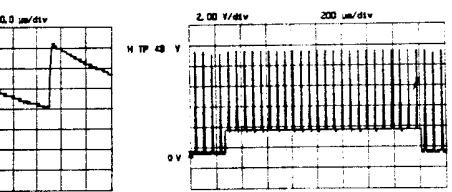

**RF320** TOSHIBA 15W SOUND  
**322** PHILIPS 15W SOUND  
**324** VIDEOCOLOR 15W SOUND

**BB300**

- (B/Y) = BLUE OR B-Y COLOUR DIFFERENCE SIGNAL
- (G/Y) = GREEN OR LUMINANCE SIGNAL
- (R/Y) = RED OR R-Y COLOUR DIFFERENCE SIGNAL
- (FB) = FAST BLANKING SIGNAL
- (R OUT) = RIGHT AUDIO CHANNEL
- (L OUT) = LEFT AUDIO CHANNEL
- (SCL) = SERIAL CLOCK
- (SDA) = SERIAL DATA
- (R IN) = RIGHT AUDIO CHANNEL
- (L IN) = LEFT AUDIO CHANNEL
- (CVBS IN) = VIDEO SIGNAL
- (CVBS OUT) = VIDEO SIGNAL
- (RC) = REMOTE CONTROL
- (STAT) = STATUS FROM SCART 1
- (STAT2) = STATUS FROM SCART 2

- (L HP) = LEFT AUDIO
- (R HP) = RIGHT AUDIO
- (SAT OP) = SATELLITE
- (MODE) = MODE INFO
- (MODE 1) = MODE INFO
- (MODE 2) = MODE INFO
- (RGB INV) = RGB INVERT
- (HOLD) = PROCESSOR
- (P-ON) = PICTURE ON
- (S-ON) = SOUND ON
- (BC) = BLACK CURR
- (EW) = EAST-WEST
- (BCL) = BEAM CURR
- (7V TXT) = SUPPLY VO
- (H FLYB) = LINE FLYBA
- (H DRIVE) = DRIVE PULS
- (f) = FILAMENT V