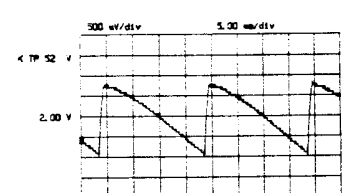

**RF320** TOSHIBA 15W SOUND  
**322** PHILIPS 15W SOUND  
**324** VIDEOCOLOR 15W SOUND

**BB300**

- (B/Y) = BLUE OR B-Y COLOUR DIFFERENCE SIGNAL
- (G/Y) = GREEN OR LUMINANCE SIGNAL
- (R/Y) = RED OR R-Y COLOUR DIFFERENCE SIGNAL
- (FB) = FAST BLANKING SIGNAL
- (R OUT) = RIGHT AUDIO CHANNEL
- (L OUT) = LEFT AUDIO CHANNEL
- (SCL) = SERIAL CLOCK
- (SDA) = SERIAL DATA
- (R IN) = RIGHT AUDIO CHANNEL
- (L IN) = LEFT AUDIO CHANNEL
- (CVBS IN) = VIDEO SIGNAL
- (CVBS OUT) = VIDEO SIGNAL
- (RC) = REMOTE CONTROL
- (STAT) = STATUS FROM SCART 1
- (STAT2) = STATUS FROM SCART 2

- (L HP) = LEFT AUDIO
- (R HP) = RIGHT AUDIO
- (SAT OP) = SATELLITE
- (MODE) = MODE INFO
- (MODE 1) = MODE INFO
- (MODE 2) = MODE INFO
- (RGB INV) = RGB INVERT
- (HOLD) = PROCESSOR
- (P-ON) = PICTURE ON
- (S-ON) = SOUND ON
- (BC) = BLACK CURR
- (EW) = EAST-WEST
- (BCL) = BEAM CURR
- (7V TXT) = SUPPLY VO
- (H FLYB) = LINE FLYBA
- (H DRIVE) = DRIVE PULS
- (f) = FILAMENT V