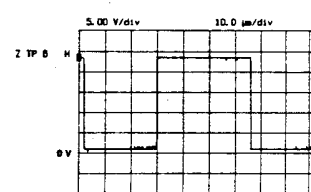

**RF320** TOSHIBA 15W SOUND  
**322** PHILIPS 15W SOUND  
**324** VIDEOCOLOR 15W SOUND

**BB300**

- (B/Y) = BLUE OR B-Y COLOUR DIFFERENCE SIGNAL
- (G/Y) = GREEN OR LUMINANCE SIGNAL
- (R/Y) = RED OR R-Y COLOUR DIFFERENCE SIGNAL
- (FB) = FAST BLANKING SIGNAL
- (R OUT) = RIGHT AUDIO CHANNEL
- (L OUT) = LEFT AUDIO CHANNEL
- (SCL) = SERIAL CLOCK
- (SDA) = SERIAL DATA
- (R IN) = RIGHT AUDIO CHANNEL
- (L IN) = LEFT AUDIO CHANNEL
- (CVBS IN) = VIDEO SIGNAL
- (CVBS OUT) = VIDEO SIGNAL
- (RC) = REMOTE CONTROL
- (STAT) = STATUS FROM SCART 1
- (STAT2) = STATUS FROM SCART 2

- (L HP) = LEFT AUDIO
- (R HP) = RIGHT AUDIO
- (SAT OP) = SATELLITE
- (MODE) = MODE INFO
- (MODE 1) = MODE INFO
- (MODE 2) = MODE INFO
- (RGB INV) = RGB INVERT
- (HOLD) = PROCESSOR
- (P-ON) = PICTURE ON
- (S-ON) = SOUND ON
- (BC) = BLACK CURR
- (EW) = EAST-WEST
- (BCL) = BEAM CURR
- (7V TXT) = SUPPLY VO
- (H FLYB) = LINE FLYBA
- (H DRIVE) = DRIVE PULS
- (f) = FILAMENT V