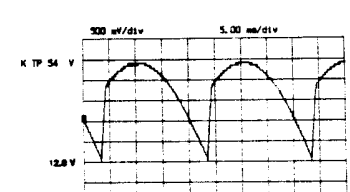

**RF320** TOSHIBA 15W SOUND  
**322** PHILIPS 15W SOUND  
**324** VIDEOCOLOR 15W SOUND

**BB300**

- (B/Y) = BLUE OR B-Y COLOUR DIFFERENCE SIGNAL
- (G/Y) = GREEN OR LUMINANCE SIGNAL
- (R/Y) = RED OR R-Y COLOUR DIFFERENCE SIGNAL
- (FB) = FAST BLANKING SIGNAL
- (R OUT) = RIGHT AUDIO CHANNEL
- (L OUT) = LEFT AUDIO CHANNEL
- (SCL) = SERIAL CLOCK
- (SDA) = SERIAL DATA
- (R IN) = RIGHT AUDIO CHANNEL
- (L IN) = LEFT AUDIO CHANNEL
- (CVBS IN) = VIDEO SIGNAL
- (CVBS OUT) = VIDEO SIGNAL
- (RC) = REMOTE CONTROL
- (STAT) = STATUS FROM SCART 1
- (STAT2) = STATUS FROM SCART 2