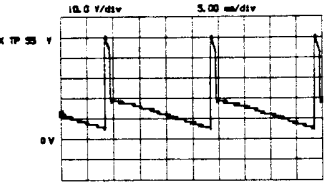

**RF320** TOSHIBA 15W SOUND  
**322** PHILIPS 15W SOUND  
**324** VIDEOCOLOR 15W SOUND

**BB300**

- (B/Y) = BLUE OR B-Y COLOUR DIFFERENCE SIGNAL
- (G/Y) = GREEN OR LUMINANCE SIGNAL
- (R/Y) = RED OR R-Y COLOUR DIFFERENCE SIGNAL
- (FB) = FAST BLANKING SIGNAL
- (R OUT) = RIGHT AUDIO CHANNEL
- (L OUT) = LEFT AUDIO CHANNEL
- (SCL) = SERIAL CLOCK
- (SDA) = SERIAL DATA
- (R IN) = RIGHT AUDIO CHANNEL
- (L IN) = LEFT AUDIO CHANNEL
- (CVBS IN) = VIDEO SIGNAL
- (CVBS OUT) = VIDEO SIGNAL
- (RC) = REMOTE CONTROL
- (STAT) = STATUS FROM SCART 1
- (STAT2) = STATUS FROM SCART 2