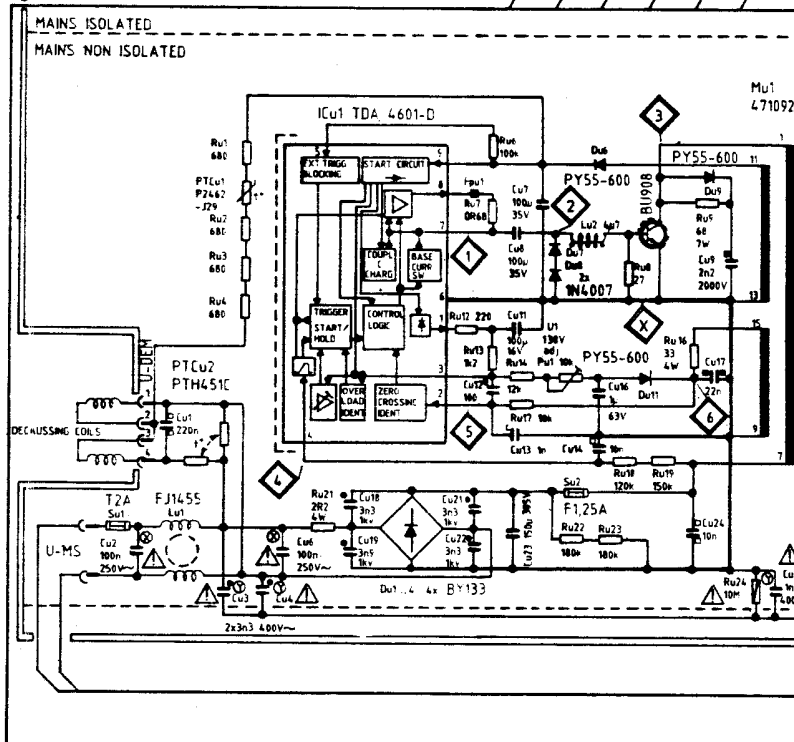

REFERENCE SIGNAL
AL
REFERENCE SIGNAL

- (L HP) = LEFT AUDIO CHANNEL FOR HEADPHONES
- (R HP) = RIGHT AUDIO CHANNEL FOR HEADPHONES
- (SAT COP) = SATELLITE COPYING
- (MODE 1) = MODE INFORMATION 1
- (MODE 2) = MODE INFORMATION 2
- (RGB INV) = RGB INVERTING
- (HOLD) = PROCESSOR DISCONNECTING FROM I²C-BUS
- (P-ON) = PICTURE ON DRIVING VOLTAGE 12 V
- (S-ON) = SOUND ON DRIVING VOLTAGE 12 V
- (BC) = BLACK CURRENT
- (EW) = EAST-WEST RASTER CORRECTION
- (BCL) = BEAM CURRENT LIMITING VOLTAGE
- (TV TXT) = SUPPLY VOLTAGE FOR TELETEXT MODULE
- (H FLYB) = LINE FLYBACK
- (H DRIVE) = DRIVE PULSES FOR LINE OUTPUT STAGE
- (f) = FILAMENT VOLTAGE FOR CRT