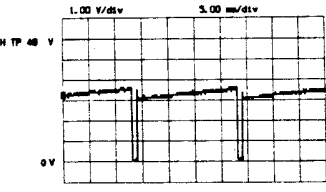

**RF320** TOSHIBA 15W SOUND  
**322** PHILIPS 15W SOUND  
**324** VIDEOCOLOR 15W SOUND

**BB300**

- (B/Y) = BLUE OR B-Y COLOUR DIFFERENCE SIGNAL
- (G/Y) = GREEN OR LUMINANCE SIGNAL
- (R/Y) = RED OR R-Y COLOUR DIFFERENCE SIGNAL
- (FB) = FAST BLANKING SIGNAL
- (R OUT) = RIGHT AUDIO CHANNEL
- (L OUT) = LEFT AUDIO CHANNEL
- (SCL) = SERIAL CLOCK
- (SDA) = SERIAL DATA
- (R IN) = RIGHT AUDIO CHANNEL
- (L IN) = LEFT AUDIO CHANNEL
- (CVBS IN) = VIDEO SIGNAL
- (CVBS OUT) = VIDEO SIGNAL
- (RC) = REMOTE CONTROL
- (STAT) = STATUS FROM SCART 1
- (STAT2) = STATUS FROM SCART 2

- (L HP) = LEFT AUDIO
- (R HP) = RIGHT AUDIO
- (SAT OP) = SATELLITE
- (MODE) = MODE INFO
- (MODE 1) = MODE INFO
- (MODE 2) = MODE INFO
- (RGB INV) = RGB INVERT
- (HOLD) = PROCESSOR
- (P-ON) = PICTURE ON
- (S-ON) = SOUND ON
- (BC) = BLACK CURR
- (EW) = EAST-WEST
- (BCL) = BEAM CURR
- (7V TXT) = SUPPLY VO
- (H FLYB) = LINE FLYBA
- (H DRIVE) = DRIVE PULS
- (f) = FILAMENT V