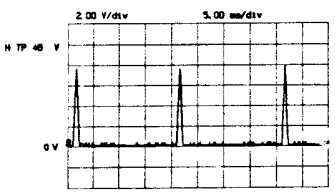

**RF320** TOSHIBA 15W SOUND  
**322** PHILIPS 15W SOUND  
**324** VIDEOCOLOR 15W SOUND

**BB300**

- (B/Y) = BLUE OR B-Y COLOUR DIFFERENCE SIGNAL
- (G/Y) = GREEN OR LUMINANCE SIGNAL
- (R/Y) = RED OR R-Y COLOUR DIFFERENCE SIGNAL
- (FB) = FAST BLANKING SIGNAL
- (R OUT) = RIGHT AUDIO CHANNEL
- (L OUT) = LEFT AUDIO CHANNEL
- (SCL) = SERIAL CLOCK
- (SDA) = SERIAL DATA
- (R IN) = RIGHT AUDIO CHANNEL
- (L IN) = LEFT AUDIO CHANNEL
- (CVBS IN) = VIDEO SIGNAL
- (CVBS OUT) = VIDEO SIGNAL
- (RC) = REMOTE CONTROL
- (STAT) = STATUS FROM SCART 1
- (STAT2) = STATUS FROM SCART 2

- (L HP) = LEFT AUDIO
- (R HP) = RIGHT AUDIO
- (SAT OP) = SATELLITE
- (MODE) = MODE INFO
- (MODE 1) = MODE INFO
- (MODE 2) = MODE INFO
- (RGB INV) = RGB INVERT
- (HOLD) = PROCESSOR
- (P-ON) = PICTURE ON
- (S-ON) = SOUND ON
- (BC) = BLACK CURR
- (EW) = EAST-WEST
- (BCL) = BEAM CURR
- (7V TXT) = SUPPLY VO
- (H FLYB) = LINE FLYBA
- (H DRIVE) = DRIVE PULS
- (f) = FILAMENT V

REFERENCE SIGNAL  
AL  
REFERENCE SIGNAL

- (L HP) = LEFT AUDIO CHANNEL FOR HEADPHONES
- (R HP) = RIGHT AUDIO CHANNEL FOR HEADPHONES
- (SAT COP) = SATELLITE COPYING
- (MODE 1) = MODE INFORMATION 1
- (MODE 2) = MODE INFORMATION 2
- (RGB INV) = RGB INVERTING
- (HOLD) = PROCESSOR DISCONNECTING FROM I<sup>2</sup>C-BUS
- (P-ON) = PICTURE ON DRIVING VOLTAGE 12 V
- (S-ON) = SOUND ON DRIVING VOLTAGE 12 V
- (BC) = BLACK CURRENT
- (EW) = EAST-WEST RASTER CORRECTION
- (BCL) = BEAM CURRENT LIMITING VOLTAGE
- (TV TXT) = SUPPLY VOLTAGE FOR TELETEXT MODULE
- (H FLYB) = LINE FLYBACK
- (H DRIVE) = DRIVE PULSES FOR LINE OUTPUT STAGE
- (f) = FILAMENT VOLTAGE FOR CRT