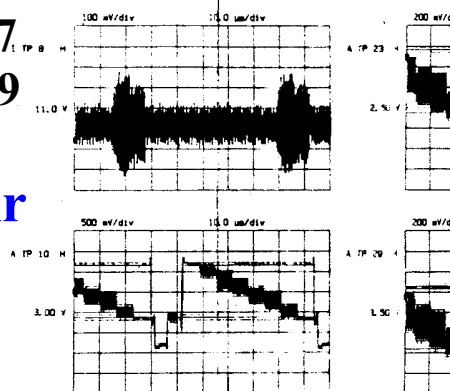

**RF320** TOSHIBA 15W SOUND  
**322** PHILIPS 15W SOUND  
**324** VIDEOCOLOR 15W SOUND

**BB300**

- (B/Y) = BLUE OR B-Y COLOUR DIFFERENCE SIGNAL
- (G/Y) = GREEN OR LUMINANCE SIGNAL
- (R/Y) = RED OR R-Y COLOUR DIFFERENCE SIGNAL
- (FB) = FAST BLANKING SIGNAL
- (R OUT) = RIGHT AUDIO CHANNEL
- (L OUT) = LEFT AUDIO CHANNEL
- (SCL) = SERIAL CLOCK
- (SDA) = SERIAL DATA
- (R IN) = RIGHT AUDIO CHANNEL
- (L IN) = LEFT AUDIO CHANNEL
- (CVBS IN) = VIDEO SIGNAL
- (CVBS OUT) = VIDEO SIGNAL
- (RC) = REMOTE CONTROL
- (STAT) = STATUS FROM SCART 1
- (STAT2) = STATUS FROM SCART 2