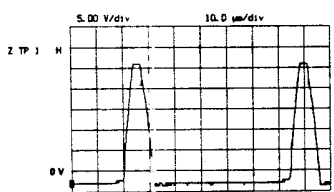

**RF320** TOSHIBA 15W SOUND  
**322** PHILIPS 15W SOUND  
**324** VIDEOCOLOR 15W SOUND

**BB300**

- (B/Y) = BLUE OR B-Y COLOUR DIFFERENCE SIGNAL
- (G/Y) = GREEN OR LUMINANCE SIGNAL
- (R/Y) = RED OR R-Y COLOUR DIFFERENCE SIGNAL
- (FB) = FAST BLANKING SIGNAL
- (R OUT) = RIGHT AUDIO CHANNEL
- (L OUT) = LEFT AUDIO CHANNEL
- (SCL) = SERIAL CLOCK
- (SDA) = SERIAL DATA
- (R IN) = RIGHT AUDIO CHANNEL
- (L IN) = LEFT AUDIO CHANNEL
- (CVBS IN) = VIDEO SIGNAL
- (CVBS OUT) = VIDEO SIGNAL
- (RC) = REMOTE CONTROL
- (STAT) = STATUS FROM SCART 1
- (STAT2) = STATUS FROM SCART 2

- (L HP) = LEFT AUDIO
- (R HP) = RIGHT AUDIO
- (SAT OP) = SATELLITE
- (MODE) = MODE INFO
- (MODE 1) = MODE INFO
- (MODE 2) = MODE INFO
- (RGB INV) = RGB INVERT
- (HOLD) = PROCESSOR
- (P-ON) = PICTURE ON
- (S-ON) = SOUND ON
- (BC) = BLACK CURR
- (EW) = EAST-WEST
- (BCL) = BEAM CURR
- (7V TXT) = SUPPLY VO
- (H FLYB) = LINE FLYBA
- (H DRIVE) = DRIVE PULS
- (f) = FILAMENT V

REFERENCE SIGNAL  
AL  
REFERENCE SIGNAL

- (L HP) = LEFT AUDIO CHANNEL FOR HEADPHONES
- (R HP) = RIGHT AUDIO CHANNEL FOR HEADPHONES
- (SAT COP) = SATELLITE COPYING
- (MODE 1) = MODE INFORMATION 1
- (MODE 2) = MODE INFORMATION 2
- (RGB INV) = RGB INVERTING
- (HOLD) = PROCESSOR DISCONNECTING FROM I<sup>2</sup>C-BUS
- (P-ON) = PICTURE ON DRIVING VOLTAGE 12 V
- (S-ON) = SOUND ON DRIVING VOLTAGE 12 V
- (BC) = BLACK CURRENT
- (EW) = EAST-WEST RASTER CORRECTION
- (BCL) = BEAM CURRENT LIMITING VOLTAGE
- (TV TXT) = SUPPLY VOLTAGE FOR TELETEXT MODULE
- (H FLYB) = LINE FLYBACK
- (H DRIVE) = DRIVE PULSES FOR LINE OUTPUT STAGE
- (f) = FILAMENT VOLTAGE FOR CRT