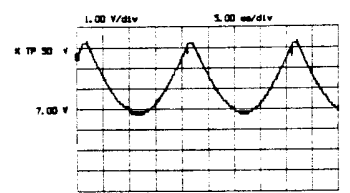

**RF320** TOSHIBA 15W SOUND  
**322** PHILIPS 15W SOUND  
**324** VIDEOCOLOR 15W SOUND

**BB300**

- (B/Y) = BLUE OR B-Y COLOUR DIFFERENCE SIGNAL
- (G/Y) = GREEN OR LUMINANCE SIGNAL
- (R/Y) = RED OR R-Y COLOUR DIFFERENCE SIGNAL
- (FB) = FAST BLANKING SIGNAL
- (R OUT) = RIGHT AUDIO CHANNEL
- (L OUT) = LEFT AUDIO CHANNEL
- (SCL) = SERIAL CLOCK
- (SDA) = SERIAL DATA
- (R IN) = RIGHT AUDIO CHANNEL
- (L IN) = LEFT AUDIO CHANNEL
- (CVBS IN) = VIDEO SIGNAL
- (CVBS OUT) = VIDEO SIGNAL
- (RC) = REMOTE CONTROL
- (STAT) = STATUS FROM SCART 1
- (STAT2) = STATUS FROM SCART 2

- (L HP) = LEFT AUDIO
- (R HP) = RIGHT AUDIO
- (SAT OP) = SATELLITE
- (MODE) = MODE INFO
- (MODE 1) = MODE INFO
- (MODE 2) = MODE INFO
- (RGB INV) = RGB INVERT
- (HOLD) = PROCESSOR
- (P-ON) = PICTURE ON
- (S-ON) = SOUND ON
- (BC) = BLACK CURR
- (EW) = EAST-WEST
- (BCL) = BEAM CURR
- (7V TXT) = SUPPLY VO
- (H FLYB) = LINE FLYBA
- (H DRIVE) = DRIVE PULS
- (f) = FILAMENT V