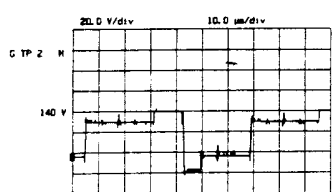

**RF320** TOSHIBA 15W SOUND  
**322** PHILIPS 15W SOUND  
**324** VIDEOCOLOR 15W SOUND

**BB300**

- (B/Y) = BLUE OR B-Y COLOUR DIFFERENCE SIGNAL
- (G/Y) = GREEN OR LUMINANCE SIGNAL
- (R/Y) = RED OR R-Y COLOUR DIFFERENCE SIGNAL
- (FB) = FAST BLANKING SIGNAL
- (R OUT) = RIGHT AUDIO CHANNEL
- (L OUT) = LEFT AUDIO CHANNEL
- (SCL) = SERIAL CLOCK
- (SDA) = SERIAL DATA
- (R IN) = RIGHT AUDIO CHANNEL
- (L IN) = LEFT AUDIO CHANNEL
- (CVBS IN) = VIDEO SIGNAL
- (CVBS OUT) = VIDEO SIGNAL
- (RC) = REMOTE CONTROL
- (STAT) = STATUS FROM SCART 1
- (STAT2) = STATUS FROM SCART 2

- (L HP) = LEFT AUDIO
- (R HP) = RIGHT AUDIO
- (SAT OP) = SATELLITE
- (MODE) = MODE INFO
- (MODE 1) = MODE INFO
- (MODE 2) = MODE INFO
- (RGB INV) = RGB INVERT
- (HOLD) = PROCESSOR
- (P-ON) = PICTURE ON
- (S-ON) = SOUND ON
- (BC) = BLACK CURR
- (EW) = EAST-WEST
- (BCL) = BEAM CURR
- (7V TXT) = SUPPLY VO
- (H FLYB) = LINE FLYBA
- (H DRIVE) = DRIVE PULS
- (f) = FILAMENT V

REFERENCE SIGNAL  
AL  
REFERENCE SIGNAL

- (L HP) = LEFT AUDIO CHANNEL FOR HEADPHONES
- (R HP) = RIGHT AUDIO CHANNEL FOR HEADPHONES
- (SAT COP) = SATELLITE COPYING
- (MODE 1) = MODE INFORMATION 1
- (MODE 2) = MODE INFORMATION 2
- (RGB INV) = RGB INVERTING
- (HOLD) = PROCESSOR DISCONNECTING FROM I<sup>2</sup>C-BUS
- (P-ON) = PICTURE ON DRIVING VOLTAGE 12 V
- (S-ON) = SOUND ON DRIVING VOLTAGE 12 V
- (BC) = BLACK CURRENT
- (EW) = EAST-WEST RASTER CORRECTION
- (BCL) = BEAM CURRENT LIMITING VOLTAGE
- (TV TXT) = SUPPLY VOLTAGE FOR TELETEXT MODULE
- (H FLYB) = LINE FLYBACK
- (H DRIVE) = DRIVE PULSES FOR LINE OUTPUT STAGE
- (f) = FILAMENT VOLTAGE FOR CRT