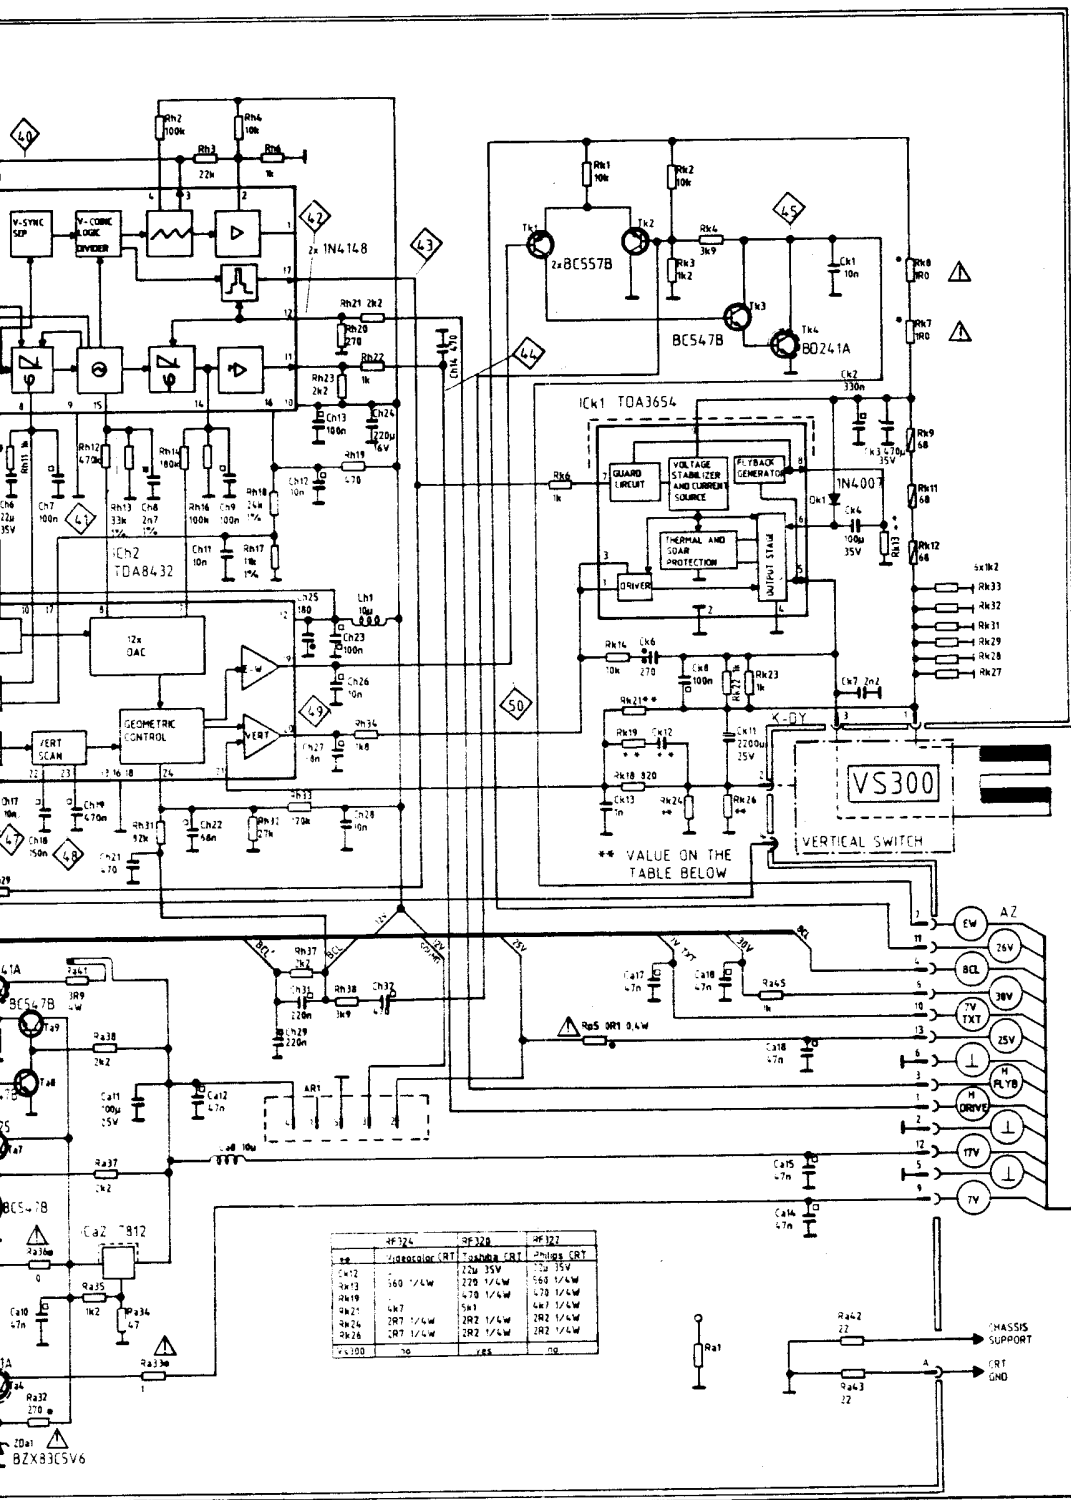

**RF320** TOSHIBA 15W SOUND  
**322** PHILIPS 15W SOUND  
**324** VIDEOCOLOR 15W SOUND

**BB300**

- (B/Y) = BLUE OR B-Y COLOUR DIFFERENCE SIGNAL
- (G/Y) = GREEN OR LUMINANCE SIGNAL
- (R/Y) = RED OR R-Y COLOUR DIFFERENCE SIGNAL
- (FB) = FAST BLANKING SIGNAL
- (R OUT) = RIGHT AUDIO CHANNEL
- (L OUT) = LEFT AUDIO CHANNEL
- (SCL) = SERIAL CLOCK
- (SDA) = SERIAL DATA
- (R IN) = RIGHT AUDIO CHANNEL
- (L IN) = LEFT AUDIO CHANNEL
- (CVBS IN) = VIDEO SIGNAL
- (CVBS OUT) = VIDEO SIGNAL
- (RC) = REMOTE CONTROL
- (STAT) = STATUS FROM SCART 1
- (STAT2) = STATUS FROM SCART 2

- (L HP) = LEFT AUDIO
- (R HP) = RIGHT AUDIO
- (SAT OP) = SATELLITE
- (MODE) = MODE INFO
- (MODE 1) = MODE INFO
- (MODE 2) = MODE INFO
- (RGB INV) = RGB INVERT
- (HOLD) = PROCESSOR
- (P-ON) = PICTURE ON
- (S-ON) = SOUND ON
- (BC) = BLACK CURR
- (EW) = EAST-WEST
- (BCL) = BEAM CURR
- (7V TXT) = SUPPLY VO
- (H FLYB) = LINE FLYBA
- (H DRIVE) = DRIVE PULS
- (f) = FILAMENT V