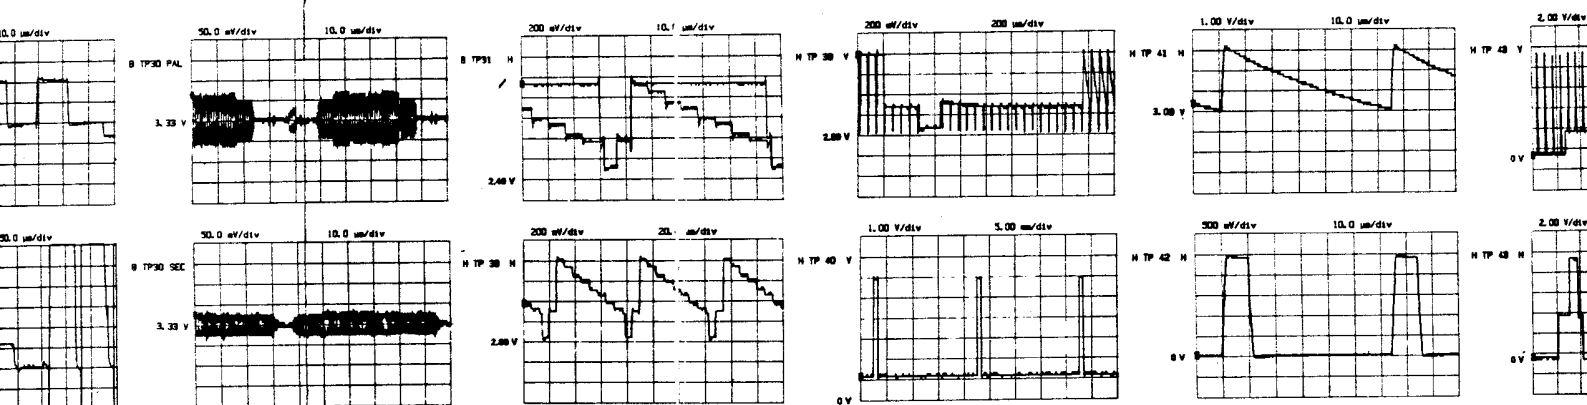

**RF320** TOSHIBA 15W SOUND  
**322** PHILIPS 15W SOUND  
**324** VIDEOCOLOR 15W SOUND

**BB300**

- (B/Y) = BLUE OR B-Y COLOUR DIFFERENCE SIGNAL
- (G/Y) = GREEN OR LUMINANCE SIGNAL
- (R/Y) = RED OR R-Y COLOUR DIFFERENCE SIGNAL
- (FB) = FAST BLANKING SIGNAL
- (R OUT) = RIGHT AUDIO CHANNEL
- (L OUT) = LEFT AUDIO CHANNEL
- (SCL) = SERIAL CLOCK
- (SDA) = SERIAL DATA
- (R IN) = RIGHT AUDIO CHANNEL
- (L IN) = LEFT AUDIO CHANNEL
- (CVBS IN) = VIDEO SIGNAL
- (CVBS OUT) = VIDEO SIGNAL
- (RC) = REMOTE CONTROL
- (STAT) = STATUS FROM SCART 1
- (STAT2) = STATUS FROM SCART 2

- (L HP) = LEFT AUDIO
- (R HP) = RIGHT AUDIO
- (SAT OP) = SATELLITE
- (MODE) = MODE INFO
- (MODE 1) = MODE INFO
- (MODE 2) = MODE INFO
- (RGB INV) = RGB INVERT
- (HOLD) = PROCESSOR
- (P-ON) = PICTURE ON
- (S-ON) = SOUND ON
- (BC) = BLACK CURR
- (EW) = EAST-WEST
- (BCL) = BEAM CURR
- (7V TXT) = SUPPLY VO
- (H FLYB) = LINE FLYBA
- (H DRIVE) = DRIVE PULS
- (f) = FILAMENT V

REFERENCE SIGNAL  
AL  
REFERENCE SIGNAL

- (L HP) = LEFT AUDIO CHANNEL FOR HEADPHONES
- (R HP) = RIGHT AUDIO CHANNEL FOR HEADPHONES
- (SAT COP) = SATELLITE COPYING
- (MODE 1) = MODE INFORMATION 1
- (MODE 2) = MODE INFORMATION 2
- (RGB INV) = RGB INVERTING
- (HOLD) = PROCESSOR DISCONNECTING FROM I<sup>2</sup>C-BUS
- (P-ON) = PICTURE ON DRIVING VOLTAGE 12 V
- (S-ON) = SOUND ON DRIVING VOLTAGE 12 V
- (BC) = BLACK CURRENT
- (EW) = EAST-WEST RASTER CORRECTION
- (BCL) = BEAM CURRENT LIMITING VOLTAGE
- (TV TXT) = SUPPLY VOLTAGE FOR TELETEXT MODULE
- (H FLYB) = LINE FLYBACK
- (H DRIVE) = DRIVE PULSES FOR LINE OUTPUT STAGE
- (f) = FILAMENT VOLTAGE FOR CRT