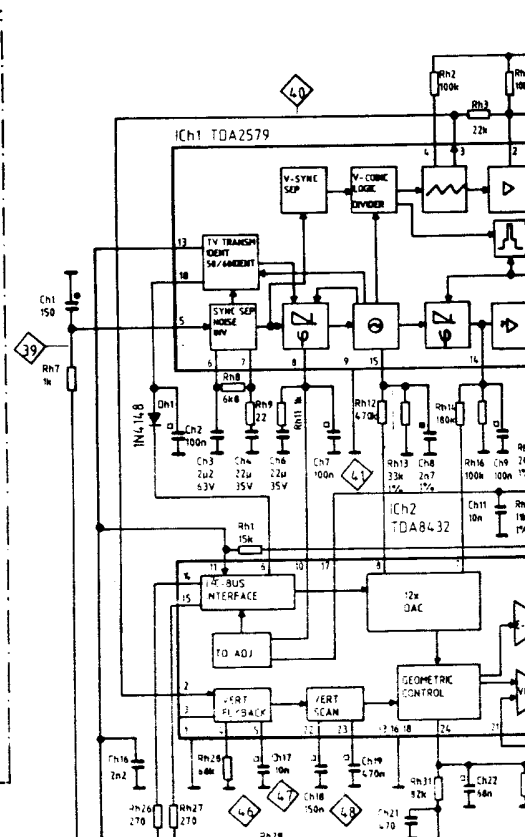

**RF320** TOSHIBA 15W SOUND  
**322** PHILIPS 15W SOUND  
**324** VIDEOCOLOR 15W SOUND

**BB300**

- (B/Y) = BLUE OR B-Y COLOUR DIFFERENCE SIGNAL
- (G/Y) = GREEN OR LUMINANCE SIGNAL
- (R/Y) = RED OR R-Y COLOUR DIFFERENCE SIGNAL
- (FB) = FAST BLANKING SIGNAL
- (R OUT) = RIGHT AUDIO CHANNEL
- (L OUT) = LEFT AUDIO CHANNEL
- (SCL) = SERIAL CLOCK
- (SDA) = SERIAL DATA
- (R IN) = RIGHT AUDIO CHANNEL
- (L IN) = LEFT AUDIO CHANNEL
- (CVBS IN) = VIDEO SIGNAL
- (CVBS OUT) = VIDEO SIGNAL
- (RC) = REMOTE CONTROL
- (STAT) = STATUS FROM SCART 1
- (STAT2) = STATUS FROM SCART 2

- (L HP) = LEFT AUDIO
- (R HP) = RIGHT AUDIO
- (SAT OP) = SATELLITE
- (MODE) = MODE INFO
- (MODE 1) = MODE INFO
- (MODE 2) = MODE INFO
- (RGB INV) = RGB INVERT
- (HOLD) = PROCESSOR
- (P-ON) = PICTURE ON
- (S-ON) = SOUND ON
- (BC) = BLACK CURR
- (EW) = EAST-WEST
- (BCL) = BEAM CURR
- (7V TXT) = SUPPLY VO
- (H FLYB) = LINE FLYBA
- (H DRIVE) = DRIVE PULS
- (f) = FILAMENT V

REFERENCE SIGNAL  
AL  
REFERENCE SIGNAL

- (L HP) = LEFT AUDIO CHANNEL FOR HEADPHONES
- (R HP) = RIGHT AUDIO CHANNEL FOR HEADPHONES
- (SAT COP) = SATELLITE COPYING
- (MODE 1) = MODE INFORMATION 1
- (MODE 2) = MODE INFORMATION 2
- (RGB INV) = RGB INVERTING
- (HOLD) = PROCESSOR DISCONNECTING FROM I<sup>2</sup>C-BUS
- (P-ON) = PICTURE ON DRIVING VOLTAGE 12 V
- (S-ON) = SOUND ON DRIVING VOLTAGE 12 V
- (BC) = BLACK CURRENT
- (EW) = EAST-WEST RASTER CORRECTION
- (BCL) = BEAM CURRENT LIMITING VOLTAGE
- (TV TXT) = SUPPLY VOLTAGE FOR TELETEXT MODULE
- (H FLYB) = LINE FLYBACK
- (H DRIVE) = DRIVE PULSES FOR LINE OUTPUT STAGE
- (f) = FILAMENT VOLTAGE FOR CRT