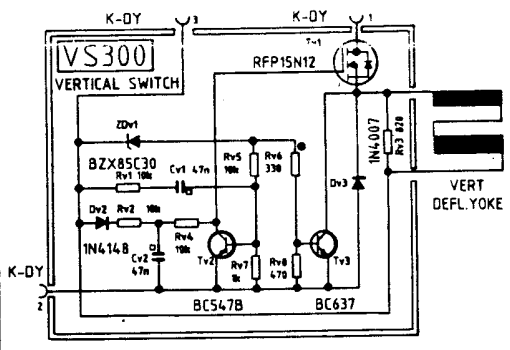

**RF320** TOSHIBA 15W SOUND  
**322** PHILIPS 15W SOUND  
**324** VIDEOCOLOR 15W SOUND

**BB300**

- (B/Y) = BLUE OR B-Y COLOUR DIFFERENCE SIGNAL
- (G/Y) = GREEN OR LUMINANCE SIGNAL
- (R/Y) = RED OR R-Y COLOUR DIFFERENCE SIGNAL
- (FB) = FAST BLANKING SIGNAL
- (R OUT) = RIGHT AUDIO CHANNEL
- (L OUT) = LEFT AUDIO CHANNEL
- (SCL) = SERIAL CLOCK
- (SDA) = SERIAL DATA
- (R IN) = RIGHT AUDIO CHANNEL
- (L IN) = LEFT AUDIO CHANNEL
- (CVBS IN) = VIDEO SIGNAL
- (CVBS OUT) = VIDEO SIGNAL
- (RC) = REMOTE CONTROL
- (STAT) = STATUS FROM SCART 1
- (STAT2) = STATUS FROM SCART 2

- (L HP) = LEFT AUDIO
- (R HP) = RIGHT AUDIO
- (SAT OP) = SATELLITE
- (MODE) = MODE INFO
- (MODE 1) = MODE INFO
- (MODE 2) = MODE INFO
- (RGB INV) = RGB INVERT
- (HOLD) = PROCESSOR
- (P-ON) = PICTURE ON
- (S-ON) = SOUND ON
- (BC) = BLACK CURR
- (EW) = EAST-WEST
- (BCL) = BEAM CURR
- (7V TXT) = SUPPLY VO
- (H FLYB) = LINE FLYBA
- (H DRIVE) = DRIVE PULS
- (f) = FILAMENT V

REFERENCE SIGNAL  
AL  
REFERENCE SIGNAL

- (L HP) = LEFT AUDIO CHANNEL FOR HEADPHONES
- (R HP) = RIGHT AUDIO CHANNEL FOR HEADPHONES
- (SAT COP) = SATELLITE COPYING
- (MODE 1) = MODE INFORMATION 1
- (MODE 2) = MODE INFORMATION 2
- (RGB INV) = RGB INVERTING
- (HOLD) = PROCESSOR DISCONNECTING FROM I<sup>2</sup>C-BUS
- (P-ON) = PICTURE ON DRIVING VOLTAGE 12 V
- (S-ON) = SOUND ON DRIVING VOLTAGE 12 V
- (BC) = BLACK CURRENT
- (EW) = EAST-WEST RASTER CORRECTION
- (BCL) = BEAM CURRENT LIMITING VOLTAGE
- (TV TXT) = SUPPLY VOLTAGE FOR TELETEXT MODULE
- (H FLYB) = LINE FLYBACK
- (H DRIVE) = DRIVE PULSES FOR LINE OUTPUT STAGE
- (f) = FILAMENT VOLTAGE FOR CRT