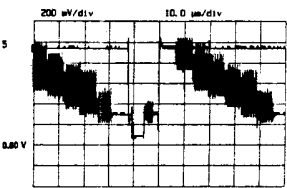

RTV servis Horvat

Tel: ++385-31-856-637

Tel/fax: ++385-31-856-139

Mob: 098-788-319

www.rtv-horvat-dj.hr