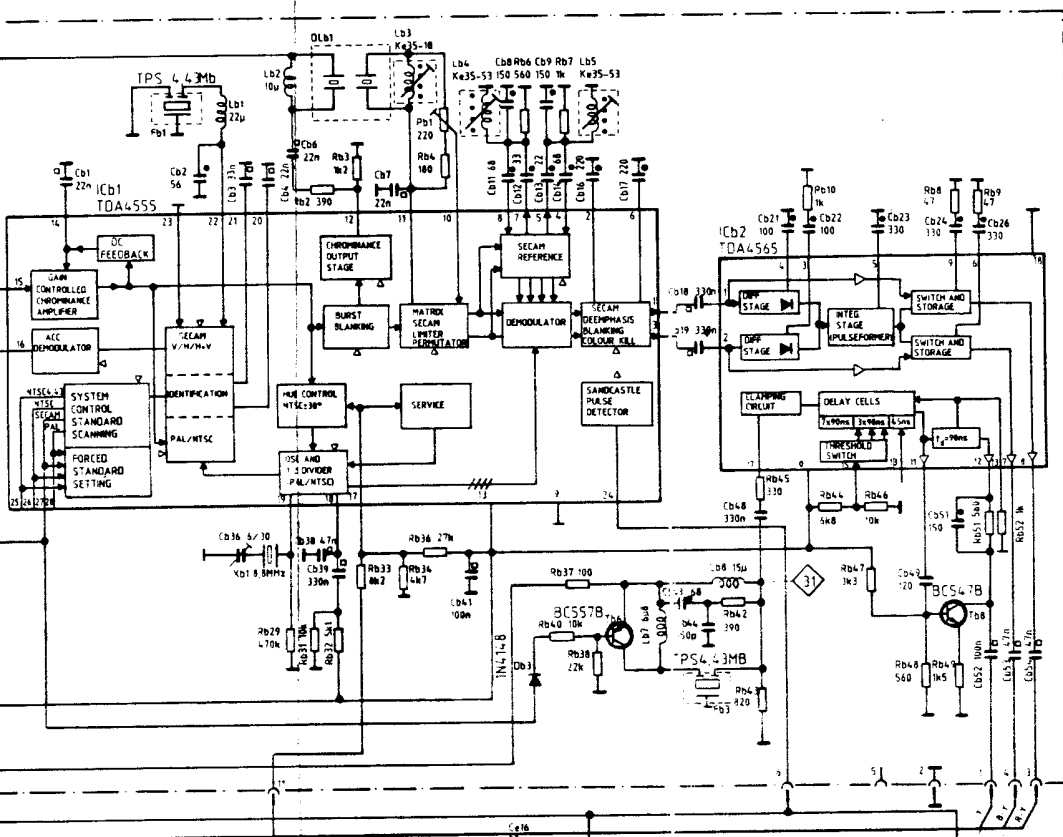

**RF320** TOSHIBA 15W SOUND  
**322** PHILIPS 15W SOUND  
**324** VIDEOCOLOR 15W SOUND

**BB300**

- (B/Y) = BLUE OR B-Y COLOUR DIFFERENCE SIGNAL
- (G/Y) = GREEN OR LUMINANCE SIGNAL
- (R/Y) = RED OR R-Y COLOUR DIFFERENCE SIGNAL
- (FB) = FAST BLANKING SIGNAL
- (R OUT) = RIGHT AUDIO CHANNEL
- (L OUT) = LEFT AUDIO CHANNEL
- (SCL) = SERIAL CLOCK
- (SDA) = SERIAL DATA
- (R IN) = RIGHT AUDIO CHANNEL
- (L IN) = LEFT AUDIO CHANNEL
- (CVBS IN) = VIDEO SIGNAL
- (CVBS OUT) = VIDEO SIGNAL
- (RC) = REMOTE CONTROL
- (STAT) = STATUS FROM SCART 1
- (STAT2) = STATUS FROM SCART 2

- (L HP) = LEFT AUDIO
- (R HP) = RIGHT AUDIO
- (SAT OP) = SATELLITE
- (MODE) = MODE INFO
- (MODE 1) = MODE INFO
- (MODE 2) = MODE INFO
- (RGB INV) = RGB INVERT
- (HOLD) = PROCESSOR
- (P-ON) = PICTURE ON
- (S-ON) = SOUND ON
- (BC) = BLACK CURR
- (EW) = EAST-WEST
- (BCL) = BEAM CURR
- (7V TXT) = SUPPLY VO
- (H FLYB) = LINE FLYBA
- (H DRIVE) = DRIVE PULS
- (f) = FILAMENT V

REFERENCE SIGNAL  
AL  
REFERENCE SIGNAL

- (L HP) = LEFT AUDIO CHANNEL FOR HEADPHONES
- (R HP) = RIGHT AUDIO CHANNEL FOR HEADPHONES
- (SAT COP) = SATELLITE COPYING
- (MODE 1) = MODE INFORMATION 1
- (MODE 2) = MODE INFORMATION 2
- (RGB INV) = RGB INVERTING
- (HOLD) = PROCESSOR DISCONNECTING FROM I<sup>2</sup>C-BUS
- (P-ON) = PICTURE ON DRIVING VOLTAGE 12 V
- (S-ON) = SOUND ON DRIVING VOLTAGE 12 V
- (BC) = BLACK CURRENT
- (EW) = EAST-WEST RASTER CORRECTION
- (BCL) = BEAM CURRENT LIMITING VOLTAGE
- (TV TXT) = SUPPLY VOLTAGE FOR TELETEXT MODULE
- (H FLYB) = LINE FLYBACK
- (H DRIVE) = DRIVE PULSES FOR LINE OUTPUT STAGE
- (f) = FILAMENT VOLTAGE FOR CRT