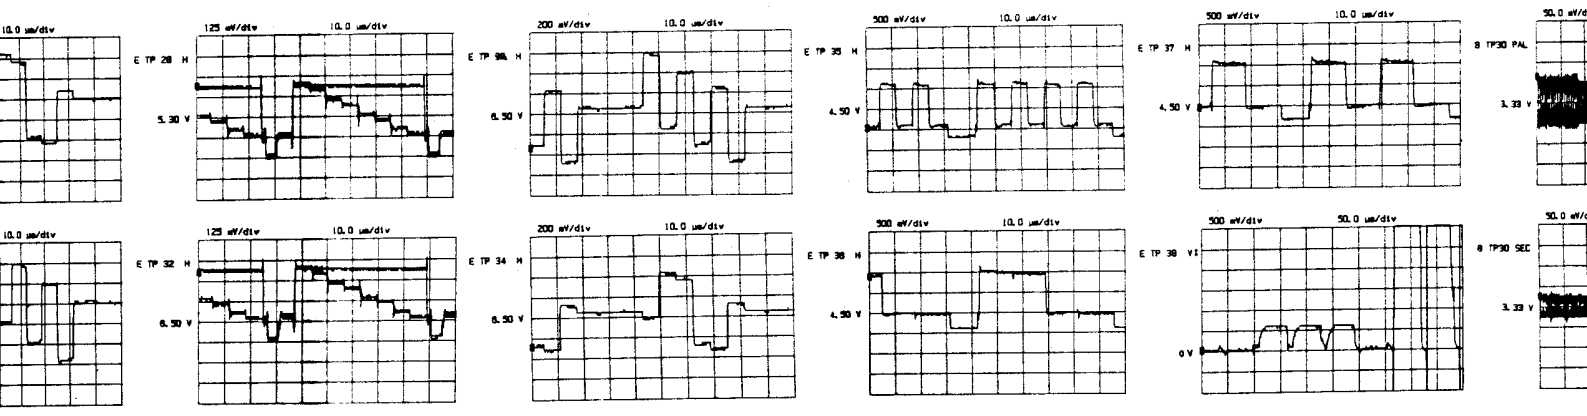

**RF320** TOSHIBA 15W SOUND  
**322** PHILIPS 15W SOUND  
**324** VIDEOCOLOR 15W SOUND

**BB300**

- (B/Y) = BLUE OR B-Y COLOUR DIFFERENCE SIGNAL
- (G/Y) = GREEN OR LUMINANCE SIGNAL
- (R/Y) = RED OR R-Y COLOUR DIFFERENCE SIGNAL
- (FB) = FAST BLANKING SIGNAL
- (R OUT) = RIGHT AUDIO CHANNEL
- (L OUT) = LEFT AUDIO CHANNEL
- (SCL) = SERIAL CLOCK
- (SDA) = SERIAL DATA
- (R IN) = RIGHT AUDIO CHANNEL
- (L IN) = LEFT AUDIO CHANNEL
- (CVBS IN) = VIDEO SIGNAL
- (CVBS OUT) = VIDEO SIGNAL
- (RC) = REMOTE CONTROL
- (STAT) = STATUS FROM SCART 1
- (STAT2) = STATUS FROM SCART 2

- (L HP) = LEFT AUDIO
- (R HP) = RIGHT AUDIO
- (SAT OP) = SATELLITE
- (MODE) = MODE INFO
- (MODE 1) = MODE INFO
- (MODE 2) = MODE INFO
- (RGB INV) = RGB INVERT
- (HOLD) = PROCESSOR
- (P-ON) = PICTURE ON
- (S-ON) = SOUND ON
- (BC) = BLACK CURR
- (EW) = EAST-WEST
- (BCL) = BEAM CURR
- (7V TXT) = SUPPLY VO
- (H FLYB) = LINE FLYBA
- (H DRIVE) = DRIVE PULS
- (f) = FILAMENT V

REFERENCE SIGNAL  
AL  
REFERENCE SIGNAL

- (L HP) = LEFT AUDIO CHANNEL FOR HEADPHONES
- (R HP) = RIGHT AUDIO CHANNEL FOR HEADPHONES
- (SAT COP) = SATELLITE COPYING
- (MODE 1) = MODE INFORMATION 1
- (MODE 2) = MODE INFORMATION 2
- (RGB INV) = RGB INVERTING
- (HOLD) = PROCESSOR DISCONNECTING FROM I<sup>2</sup>C-BUS
- (P-ON) = PICTURE ON DRIVING VOLTAGE 12 V
- (S-ON) = SOUND ON DRIVING VOLTAGE 12 V
- (BC) = BLACK CURRENT
- (EW) = EAST-WEST RASTER CORRECTION
- (BCL) = BEAM CURRENT LIMITING VOLTAGE
- (TV TXT) = SUPPLY VOLTAGE FOR TELETEXT MODULE
- (H FLYB) = LINE FLYBACK
- (H DRIVE) = DRIVE PULSES FOR LINE OUTPUT STAGE
- (f) = FILAMENT VOLTAGE FOR CRT