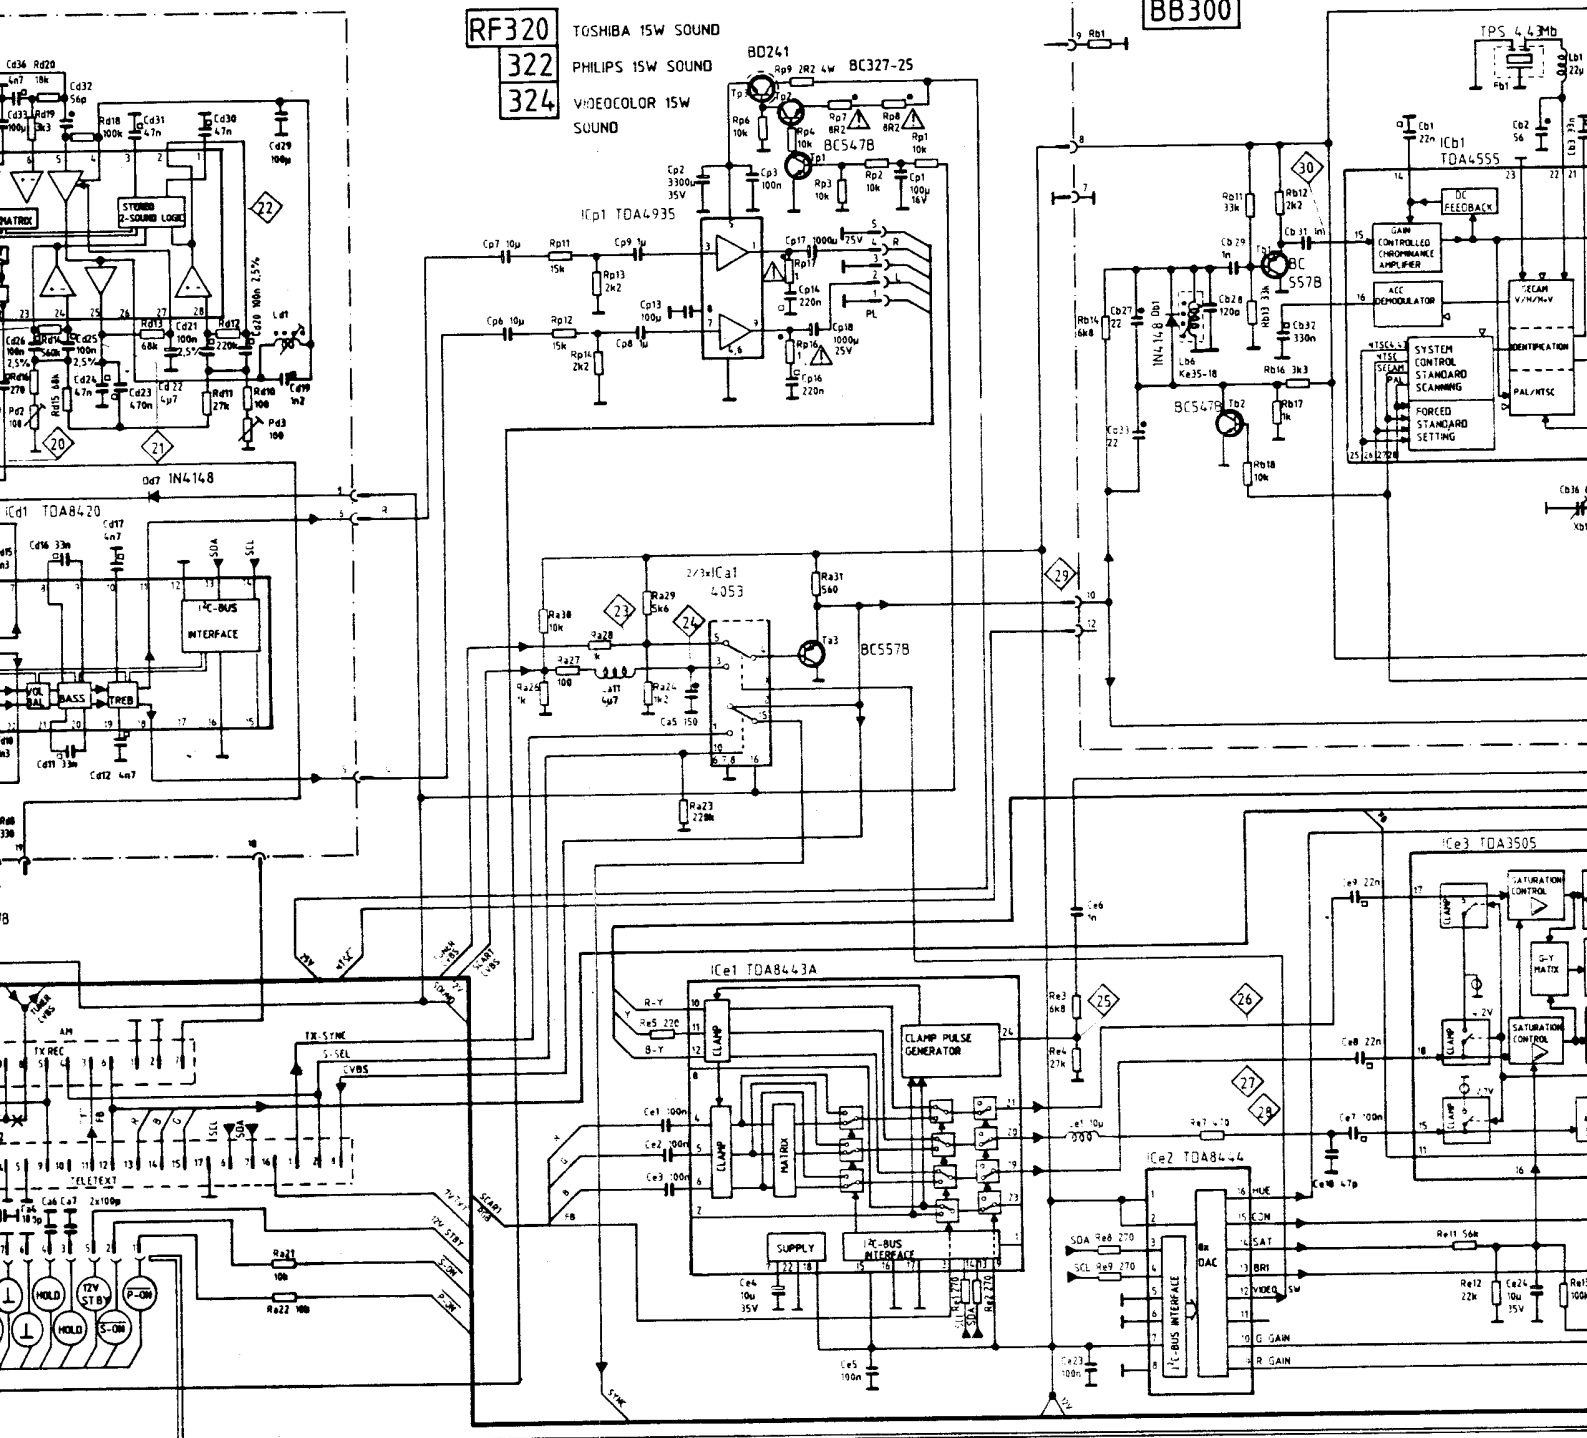

**RF320** TOSHIBA 15W SOUND  
**322** PHILIPS 15W SOUND  
**324** VIDEOCOLOR 15W SOUND

**BB300**

- (B/Y) = BLUE OR B-Y COLOUR DIFFERENCE SIGNAL
- (G/Y) = GREEN OR LUMINANCE SIGNAL
- (R/Y) = RED OR R-Y COLOUR DIFFERENCE SIGNAL
- (FB) = FAST BLANKING SIGNAL
- (R OUT) = RIGHT AUDIO CHANNEL
- (L OUT) = LEFT AUDIO CHANNEL
- (SCL) = SERIAL CLOCK
- (SDA) = SERIAL DATA
- (R IN) = RIGHT AUDIO CHANNEL
- (L IN) = LEFT AUDIO CHANNEL
- (CVBS IN) = VIDEO SIGNAL
- (CVBS OUT) = VIDEO SIGNAL
- (RC) = REMOTE CONTROL
- (STAT) = STATUS FROM SCART 1
- (STAT2) = STATUS FROM SCART 2

- (L HP) = LEFT AUDIO
- (R HP) = RIGHT AUDIO
- (SAT OP) = SATELLITE
- (MODE) = MODE INFO
- (MODE 1) = MODE INFO
- (MODE 2) = MODE INFO
- (RGB INV) = RGB INVERT
- (HOLD) = PROCESSOR
- (P-ON) = PICTURE ON
- (S-ON) = SOUND ON
- (BC) = BLACK CURR
- (EW) = EAST-WEST
- (BCL) = BEAM CURR
- (7V TXT) = SUPPLY VO
- (H FLYB) = LINE FLYBA
- (H DRIVE) = DRIVE PULS
- (f) = FILAMENT V

REFERENCE SIGNAL  
AL  
REFERENCE SIGNAL

- (L HP) = LEFT AUDIO CHANNEL FOR HEADPHONES
- (R HP) = RIGHT AUDIO CHANNEL FOR HEADPHONES
- (SAT COP) = SATELLITE COPYING
- (MODE 1) = MODE INFORMATION 1
- (MODE 2) = MODE INFORMATION 2
- (RGB INV) = RGB INVERTING
- (HOLD) = PROCESSOR DISCONNECTING FROM I<sup>2</sup>C-BUS
- (P-ON) = PICTURE ON DRIVING VOLTAGE 12 V
- (S-ON) = SOUND ON DRIVING VOLTAGE 12 V
- (BC) = BLACK CURRENT
- (EW) = EAST-WEST RASTER CORRECTION
- (BCL) = BEAM CURRENT LIMITING VOLTAGE
- (TV TXT) = SUPPLY VOLTAGE FOR TELETEXT MODULE
- (H FLYB) = LINE FLYBACK
- (H DRIVE) = DRIVE PULSES FOR LINE OUTPUT STAGE
- (f) = FILAMENT VOLTAGE FOR CRT