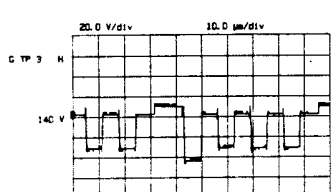

**RF320** TOSHIBA 15W SOUND  
**322** PHILIPS 15W SOUND  
**324** VIDEOCOLOR 15W SOUND

**BB300**

- (B/Y) = BLUE OR B-Y COLOUR DIFFERENCE SIGNAL
- (G/Y) = GREEN OR LUMINANCE SIGNAL
- (R/Y) = RED OR R-Y COLOUR DIFFERENCE SIGNAL
- (FB) = FAST BLANKING SIGNAL
- (R OUT) = RIGHT AUDIO CHANNEL
- (L OUT) = LEFT AUDIO CHANNEL
- (SCL) = SERIAL CLOCK
- (SDA) = SERIAL DATA
- (R IN) = RIGHT AUDIO CHANNEL
- (L IN) = LEFT AUDIO CHANNEL
- (CVBS IN) = VIDEO SIGNAL
- (CVBS OUT) = VIDEO SIGNAL
- (RC) = REMOTE CONTROL
- (STAT) = STATUS FROM SCART 1
- (STAT2) = STATUS FROM SCART 2

- (L HP) = LEFT AUDIO
- (R HP) = RIGHT AUDIO
- (SAT OP) = SATELLITE
- (MODE) = MODE INFO
- (MODE 1) = MODE INFO
- (MODE 2) = MODE INFO
- (RGB INV) = RGB INVERT
- (HOLD) = PROCESSOR
- (P-ON) = PICTURE ON
- (S-ON) = SOUND ON
- (BC) = BLACK CURR
- (EW) = EAST-WEST
- (BCL) = BEAM CURR
- (7V TXT) = SUPPLY VO
- (H FLYB) = LINE FLYBA
- (H DRIVE) = DRIVE PULS
- (f) = FILAMENT V