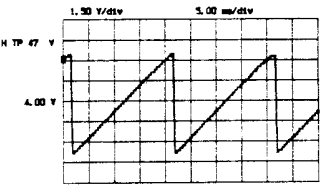

**RF320** TOSHIBA 15W SOUND  
**322** PHILIPS 15W SOUND  
**324** VIDEOCOLOR 15W SOUND

**BB300**

- (B/Y) = BLUE OR B-Y COLOUR DIFFERENCE SIGNAL
- (G/Y) = GREEN OR LUMINANCE SIGNAL
- (R/Y) = RED OR R-Y COLOUR DIFFERENCE SIGNAL
- (FB) = FAST BLANKING SIGNAL
- (R OUT) = RIGHT AUDIO CHANNEL
- (L OUT) = LEFT AUDIO CHANNEL
- (SCL) = SERIAL CLOCK
- (SDA) = SERIAL DATA
- (R IN) = RIGHT AUDIO CHANNEL
- (L IN) = LEFT AUDIO CHANNEL
- (CVBS IN) = VIDEO SIGNAL
- (CVBS OUT) = VIDEO SIGNAL
- (RC) = REMOTE CONTROL
- (STAT) = STATUS FROM SCART 1
- (STAT2) = STATUS FROM SCART 2