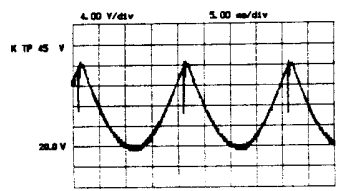

**RF320** TOSHIBA 15W SOUND  
**322** PHILIPS 15W SOUND  
**324** VIDEOCOLOR 15W SOUND

**BB300**

- (B/Y) = BLUE OR B-Y COLOUR DIFFERENCE SIGNAL
- (G/Y) = GREEN OR LUMINANCE SIGNAL
- (R/Y) = RED OR R-Y COLOUR DIFFERENCE SIGNAL
- (FB) = FAST BLANKING SIGNAL
- (R OUT) = RIGHT AUDIO CHANNEL
- (L OUT) = LEFT AUDIO CHANNEL
- (SCL) = SERIAL CLOCK
- (SDA) = SERIAL DATA
- (R IN) = RIGHT AUDIO CHANNEL
- (L IN) = LEFT AUDIO CHANNEL
- (CVBS IN) = VIDEO SIGNAL
- (CVBS OUT) = VIDEO SIGNAL
- (RC) = REMOTE CONTROL
- (STAT) = STATUS FROM SCART 1
- (STAT2) = STATUS FROM SCART 2

- (L HP) = LEFT AUDIO
- (R HP) = RIGHT AUDIO
- (SAT OP) = SATELLITE
- (MODE) = MODE INFO
- (MODE 1) = MODE INFO
- (MODE 2) = MODE INFO
- (RGB INV) = RGB INVERT
- (HOLD) = PROCESSOR
- (P-ON) = PICTURE ON
- (S-ON) = SOUND ON
- (BC) = BLACK CURR
- (EW) = EAST-WEST
- (BCL) = BEAM CURR
- (7V TXT) = SUPPLY VO
- (H FLYB) = LINE FLYBA
- (H DRIVE) = DRIVE PULS
- (f) = FILAMENT V

REFERENCE SIGNAL  
AL  
REFERENCE SIGNAL

- (L HP) = LEFT AUDIO CHANNEL FOR HEADPHONES
- (R HP) = RIGHT AUDIO CHANNEL FOR HEADPHONES
- (SAT COP) = SATELLITE COPYING
- (MODE 1) = MODE INFORMATION 1
- (MODE 2) = MODE INFORMATION 2
- (RGB INV) = RGB INVERTING
- (HOLD) = PROCESSOR DISCONNECTING FROM I<sup>2</sup>C-BUS
- (P-ON) = PICTURE ON DRIVING VOLTAGE 12 V
- (S-ON) = SOUND ON DRIVING VOLTAGE 12 V
- (BC) = BLACK CURRENT
- (EW) = EAST-WEST RASTER CORRECTION
- (BCL) = BEAM CURRENT LIMITING VOLTAGE
- (TV TXT) = SUPPLY VOLTAGE FOR TELETEXT MODULE
- (H FLYB) = LINE FLYBACK
- (H DRIVE) = DRIVE PULSES FOR LINE OUTPUT STAGE
- (f) = FILAMENT VOLTAGE FOR CRT