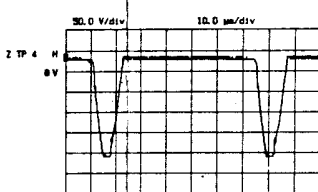

**RF320** TOSHIBA 15W SOUND  
**322** PHILIPS 15W SOUND  
**324** VIDEOCOLOR 15W SOUND

**BB300**

- (B/Y) = BLUE OR B-Y COLOUR DIFFERENCE SIGNAL
- (G/Y) = GREEN OR LUMINANCE SIGNAL
- (R/Y) = RED OR R-Y COLOUR DIFFERENCE SIGNAL
- (FB) = FAST BLANKING SIGNAL
- (R OUT) = RIGHT AUDIO CHANNEL
- (L OUT) = LEFT AUDIO CHANNEL
- (SCL) = SERIAL CLOCK
- (SDA) = SERIAL DATA
- (R IN) = RIGHT AUDIO CHANNEL
- (L IN) = LEFT AUDIO CHANNEL
- (CVBS IN) = VIDEO SIGNAL
- (CVBS OUT) = VIDEO SIGNAL
- (RC) = REMOTE CONTROL
- (STAT) = STATUS FROM SCART 1
- (STAT2) = STATUS FROM SCART 2

- (L HP) = LEFT AUDIO
- (R HP) = RIGHT AUDIO
- (SAT OP) = SATELLITE
- (MODE) = MODE INFO
- (MODE 1) = MODE INFO
- (MODE 2) = MODE INFO
- (RGB INV) = RGB INVERT
- (HOLD) = PROCESSOR
- (P-ON) = PICTURE ON
- (S-ON) = SOUND ON
- (BC) = BLACK CURR
- (EW) = EAST-WEST
- (BCL) = BEAM CURR
- (7V TXT) = SUPPLY VO
- (H FLYB) = LINE FLYBA
- (H DRIVE) = DRIVE PULS
- (f) = FILAMENT V

REFERENCE SIGNAL  
AL  
REFERENCE SIGNAL

- (L HP) = LEFT AUDIO CHANNEL FOR HEADPHONES
- (R HP) = RIGHT AUDIO CHANNEL FOR HEADPHONES
- (SAT COP) = SATELLITE COPYING
- (MODE 1) = MODE INFORMATION 1
- (MODE 2) = MODE INFORMATION 2
- (RGB INV) = RGB INVERTING
- (HOLD) = PROCESSOR DISCONNECTING FROM I<sup>2</sup>C-BUS
- (P-ON) = PICTURE ON DRIVING VOLTAGE 12 V
- (S-ON) = SOUND ON DRIVING VOLTAGE 12 V
- (BC) = BLACK CURRENT
- (EW) = EAST-WEST RASTER CORRECTION
- (BCL) = BEAM CURRENT LIMITING VOLTAGE
- (TV TXT) = SUPPLY VOLTAGE FOR TELETEXT MODULE
- (H FLYB) = LINE FLYBACK
- (H DRIVE) = DRIVE PULSES FOR LINE OUTPUT STAGE
- (f) = FILAMENT VOLTAGE FOR CRT