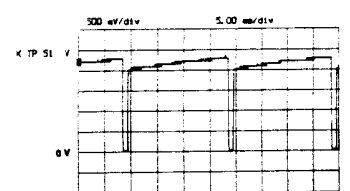

**RF320** TOSHIBA 15W SOUND  
**322** PHILIPS 15W SOUND  
**324** VIDEOCOLOR 15W SOUND

**BB300**

- (B/Y) = BLUE OR B-Y COLOUR DIFFERENCE SIGNAL
- (G/Y) = GREEN OR LUMINANCE SIGNAL
- (R/Y) = RED OR R-Y COLOUR DIFFERENCE SIGNAL
- (FB) = FAST BLANKING SIGNAL
- (R OUT) = RIGHT AUDIO CHANNEL
- (L OUT) = LEFT AUDIO CHANNEL
- (SCL) = SERIAL CLOCK
- (SDA) = SERIAL DATA
- (R IN) = RIGHT AUDIO CHANNEL
- (L IN) = LEFT AUDIO CHANNEL
- (CVBS IN) = VIDEO SIGNAL
- (CVBS OUT) = VIDEO SIGNAL
- (RC) = REMOTE CONTROL
- (STAT) = STATUS FROM SCART 1
- (STAT2) = STATUS FROM SCART 2

- (L HP) = LEFT AUDIO
- (R HP) = RIGHT AUDIO
- (SAT OP) = SATELLITE
- (MODE) = MODE INFO
- (MODE 1) = MODE INFO
- (MODE 2) = MODE INFO
- (RGB INV) = RGB INVERT
- (HOLD) = PROCESSOR
- (P-ON) = PICTURE ON
- (S-ON) = SOUND ON
- (BC) = BLACK CURR
- (EW) = EAST-WEST
- (BCL) = BEAM CURR
- (7V TXT) = SUPPLY VO
- (H FLYB) = LINE FLYBA
- (H DRIVE) = DRIVE PULS
- (f) = FILAMENT V