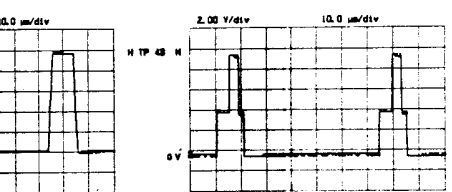

**RF320** TOSHIBA 15W SOUND  
**322** PHILIPS 15W SOUND  
**324** VIDEOCOLOR 15W SOUND

**BB300**

- (B/Y) = BLUE OR B-Y COLOUR DIFFERENCE SIGNAL
- (G/Y) = GREEN OR LUMINANCE SIGNAL
- (R/Y) = RED OR R-Y COLOUR DIFFERENCE SIGNAL
- (FB) = FAST BLANKING SIGNAL
- (R OUT) = RIGHT AUDIO CHANNEL
- (L OUT) = LEFT AUDIO CHANNEL
- (SCL) = SERIAL CLOCK
- (SDA) = SERIAL DATA
- (R IN) = RIGHT AUDIO CHANNEL
- (L IN) = LEFT AUDIO CHANNEL
- (CVBS IN) = VIDEO SIGNAL
- (CVBS OUT) = VIDEO SIGNAL
- (RC) = REMOTE CONTROL
- (STAT) = STATUS FROM SCART 1
- (STAT2) = STATUS FROM SCART 2

- (L HP) = LEFT AUDIO
- (R HP) = RIGHT AUDIO
- (SAT OP) = SATELLITE
- (MODE) = MODE INFO
- (MODE 1) = MODE INFO
- (MODE 2) = MODE INFO
- (RGB INV) = RGB INVERT
- (HOLD) = PROCESSOR
- (P-ON) = PICTURE ON
- (S-ON) = SOUND ON
- (BC) = BLACK CURR
- (EW) = EAST-WEST
- (BCL) = BEAM CURR
- (7V TXT) = SUPPLY VO
- (H FLYB) = LINE FLYBA
- (H DRIVE) = DRIVE PULS
- (f) = FILAMENT V