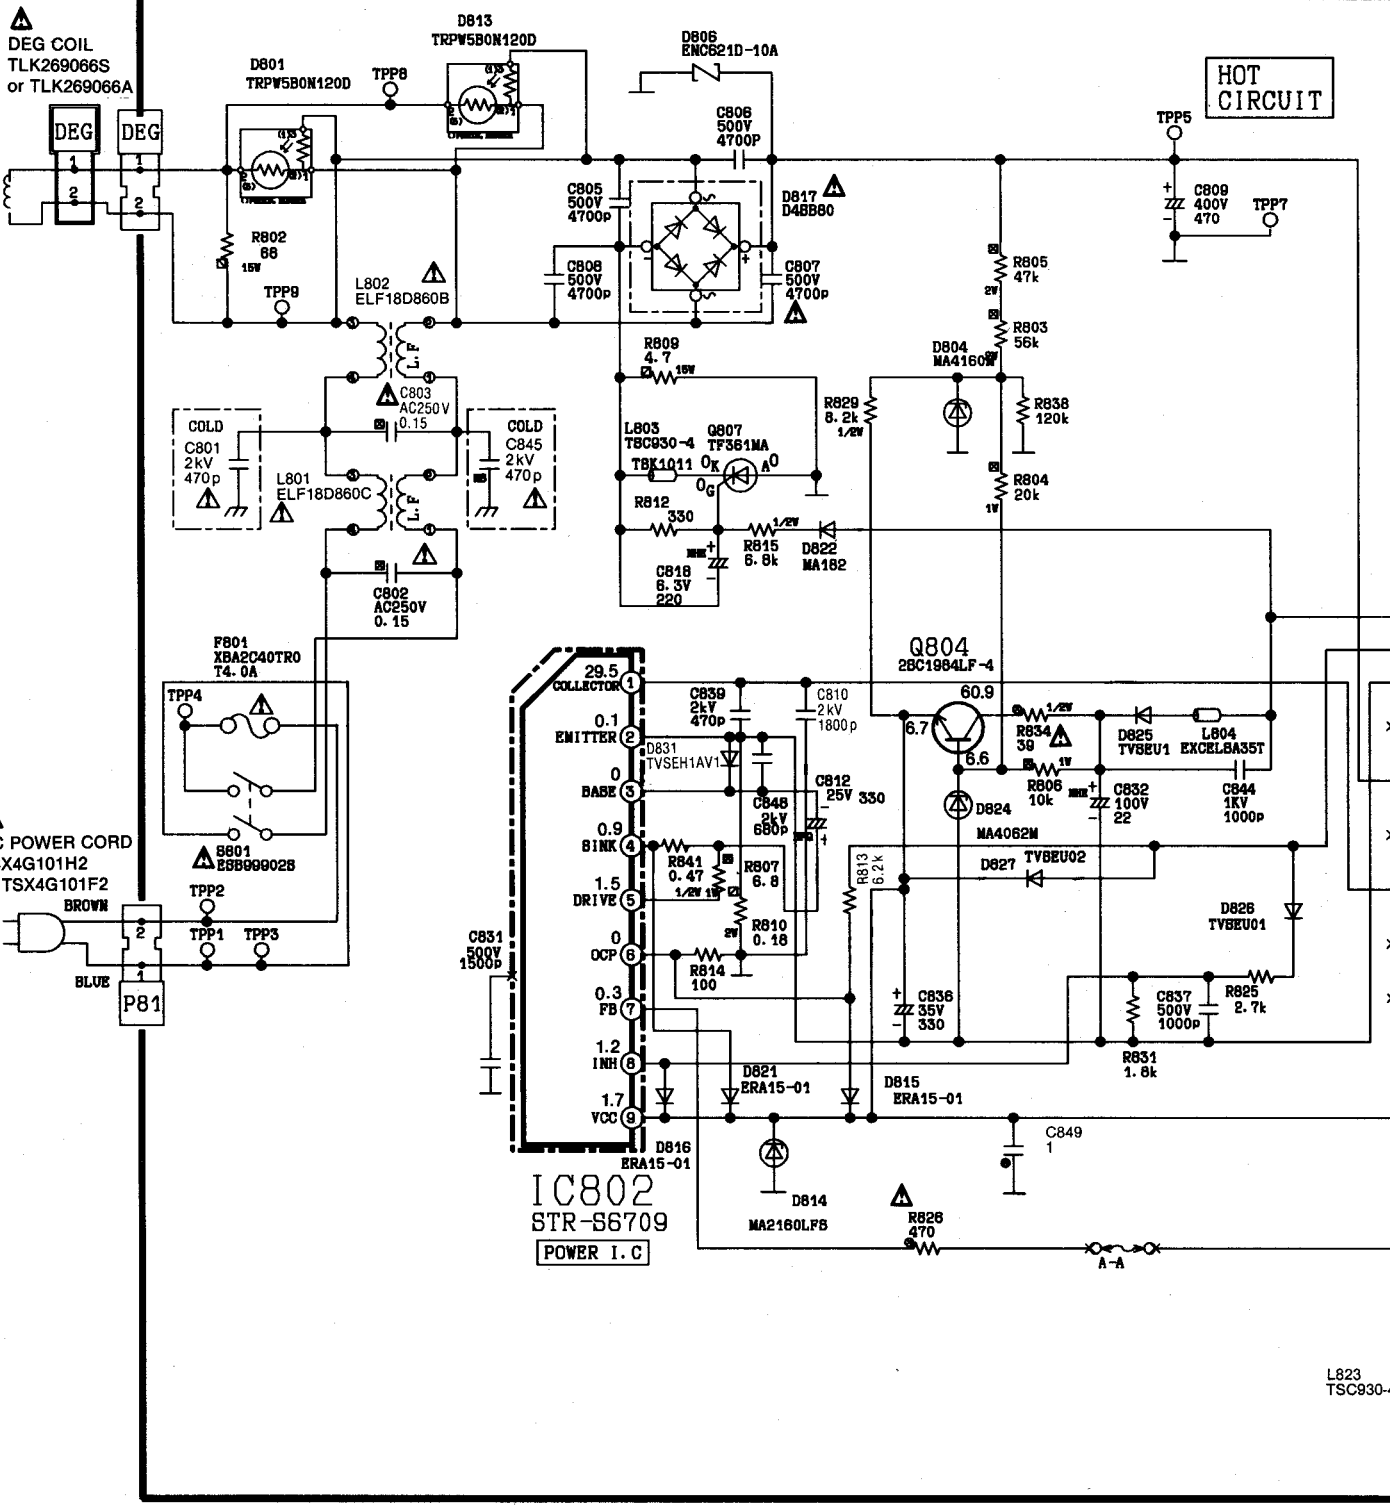

6
5
4
3
2
1

DEG COIL
TLK269066S
or TLK269066A

HOT CIRCUIT

AC POWER CORD
TSX4G101H2
or TSX4G101F2

IC802
STR-S6709
POWER I.C

L823
TSC930-4

A B C D E

IT

COLD
CIRCUIT

⚠ P-BOARD TNP4G029AH
(Except New Zea

F

G

H

I

J

9AH
(New Zealand)