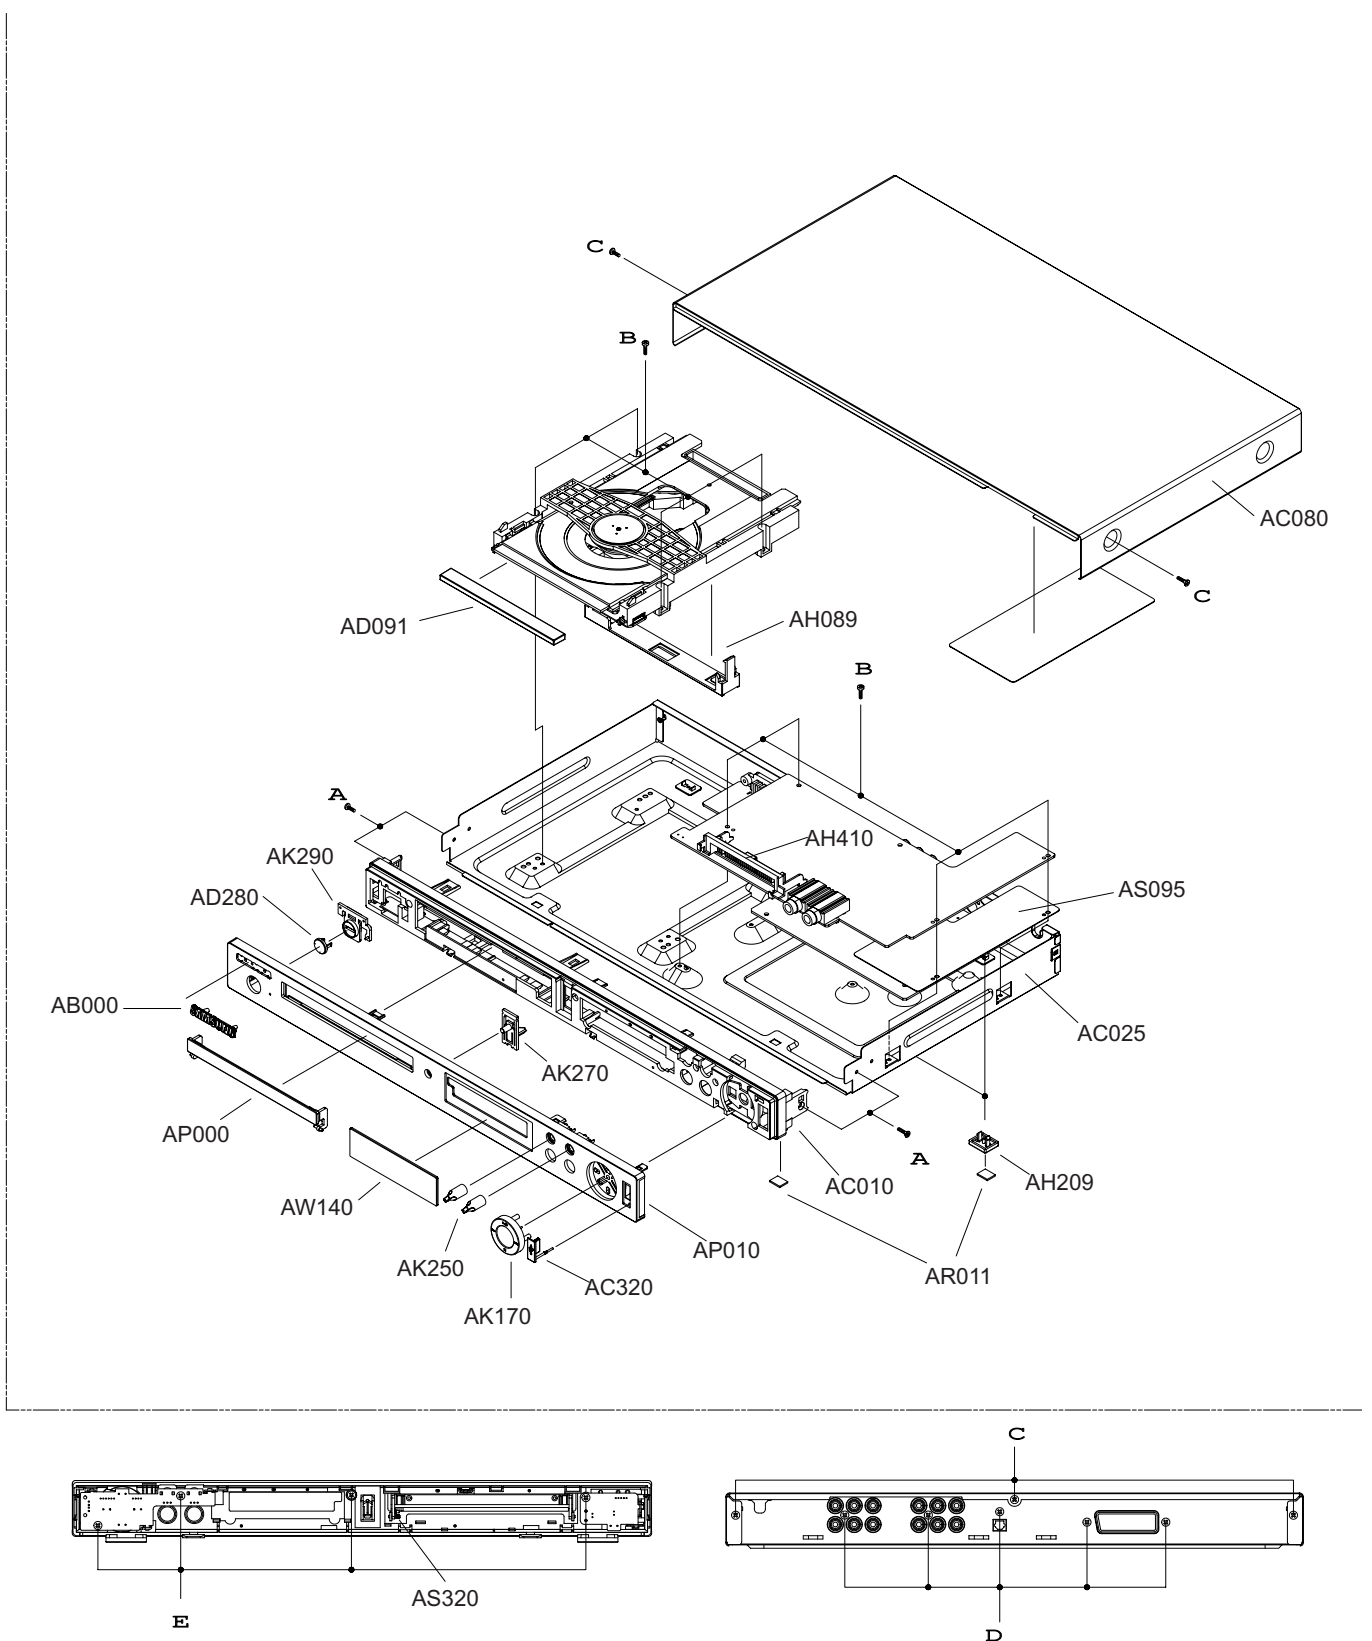

2-1. Total Exploded View; DVD-K170

2-2. Parts List ; DVD-K170

Location No.	PART CODE	Description	Specification	Q'ty
AB000	AH64-70003D	BADGE-SAMSUNG	AL	1
AC010	AH64-03683B	CABINET-FRONT	HIPS	1
AC025	AH64-03675C	CABINET-BOTTOM-REAR	SECC 0.6T	2
AC080	AH64-03676B	CABINET-TOP	SECC 0.5T	1
AC320	AH63-01075B	COVER-USB	ABS-ELASTOMER	1
AD091	AH64-03688B	DECO-DOOR	ABS	1
AD280	AH64-03691B	DECO-POWER	ABS	1
AH089	AH61-02044A	HOLDER-CABLE	ABS	1
AH209	AH61-02045A	HOLDER-FOOT	ABS	1
AH410	AH61-02037A	HOLDER-VFD	ABS	1
AK170	AH64-03686B	KNOB-FUNCTION	ABS	1
AK250	AH64-03687B	KNOB-MIC	ABS	2
AK270	AH64-03685B	KNOB-OPEN	ABS	1
AK290	AH64-03684A	KNOB-POWER	ABS	1
AP000	AH64-03689B	DOOR-PANEL	ABS	1
AP010	AH64-03690B	PANEL-FRONT	HIPS	1
AR011	AH73-00005A	RUBBER-FOOT	11.5*9*2	4
AS095	AH63-01077A	SHEET-PCB	PC0.6T	1
AS320	AH81-01915A	SPRING-DOOR	SUS 304	1
AW140	AH64-03693A	WINDOW-VFD	ACRYL	1
A	AH60-00003A	TAPTITE SCREW	FH 3*8	2
B	6003-001561	TAPTITE SCREW	BH 3*6	11
C	6003-001499	TAPTITE SCREW	BWH 3*10	5
D	6003-000275	TAPTITE SCREW	BH 3*10	5
E	6003-001327	TAPTITE SCREW	RH 2.6*12	3