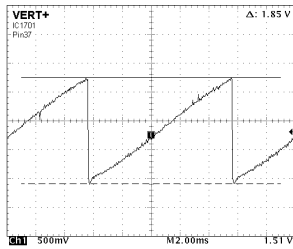

WAVEFORM PATTERN TABLE

CONDITIONS: CONTRAST...MAX, BRIGHTNESS...MID, COLOUR...MID, SHARPNESS...MID