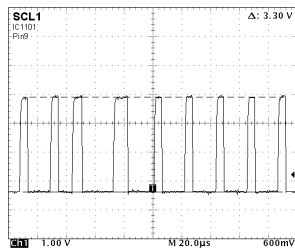

WAVEFORM PATTERN TABLE

CONDITIONS: CONTRAST...MAX, BRIGHTNESS...MID, COLOUR...MID, SHARPNESS...MID