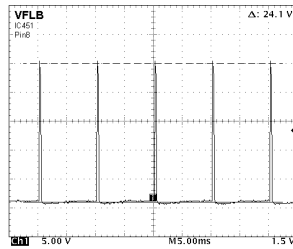

WAVEFORM PATTERN TABLE

CONDITIONS: CONTRAST...MAX, BRIGHTNESS...MID, COLOUR...MID, SHARPNESS...MID