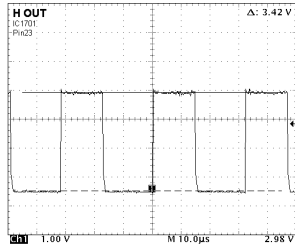

WAVEFORM PATTERN TABLE

CONDITIONS: CONTRAST...MAX, BRIGHTNESS...MID, COLOUR...MID, SHARPNESS...MID