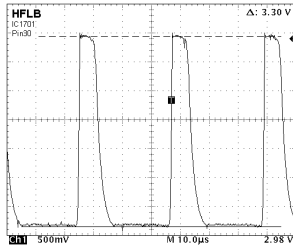

WAVEFORM PATTERN TABLE

CONDITIONS: CONTRAST...MAX, BRIGHTNESS...MID, COLOUR...MID, SHARPNESS...MID