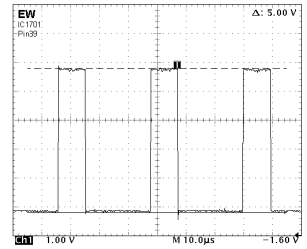

WAVEFORM PATTERN TABLE

CONDITIONS: CONTRAST...MAX, BRIGHTNESS...MID, COLOUR...MID, SHARPNESS...MID