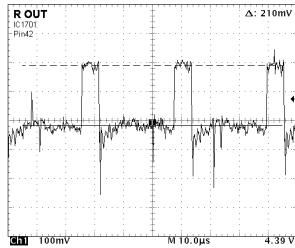

WAVEFORM PATTERN TABLE

CONDITIONS: CONTRAST...MAX, BRIGHTNESS...MID, COLOUR...MID, SHARPNESS...MID