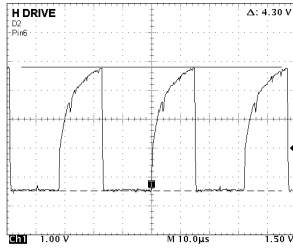

WAVEFORM PATTERN TABLE

CONDITIONS: CONTRAST...MAX, BRIGHTNESS...MID, COLOUR...MID, SHARPNESS...MID