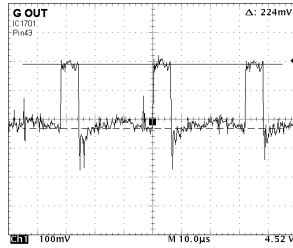

WAVEFORM PATTERN TABLE

CONDITIONS: CONTRAST...MAX, BRIGHTNESS...MID, COLOUR...MID, SHARPNESS...MID