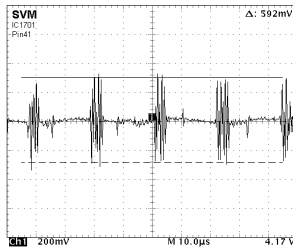

WAVEFORM PATTERN TABLE

CONDITIONS: CONTRAST...MAX, BRIGHTNESS...MID, COLOUR...MID, SHARPNESS...MID