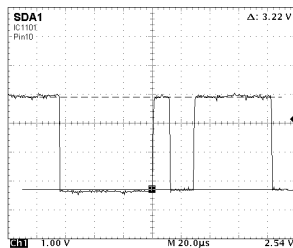

WAVEFORM PATTERN TABLE

CONDITIONS: CONTRAST...MAX, BRIGHTNESS...MID, COLOUR...MID, SHARPNESS...MID