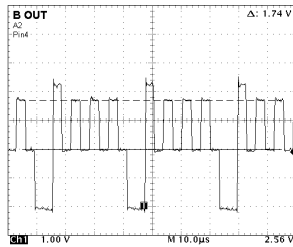

WAVEFORM PATTERN TABLE

CONDITIONS: CONTRAST...MAX, BRIGHTNESS...MID, COLOUR...MID, SHARPNESS...MID