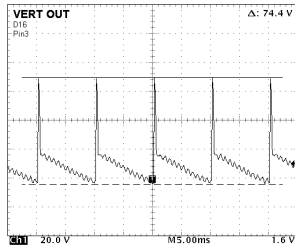

WAVEFORM PATTERN TABLE

CONDITIONS: CONTRAST...MAX, BRIGHTNESS...MID, COLOUR...MID, SHARPNESS...MID