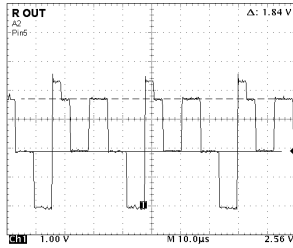

WAVEFORM PATTERN TABLE

CONDITIONS: CONTRAST...MAX, BRIGHTNESS...MID, COLOUR...MID, SHARPNESS...MID