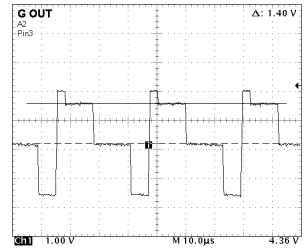

WAVEFORM PATTERN TABLE

CONDITIONS: CONTRAST...MAX, BRIGHTNESS...MID, COLOUR...MID, SHARPNESS...MID