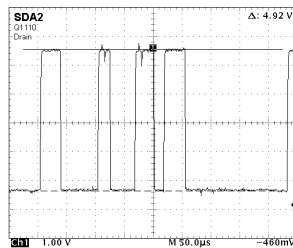

WAVEFORM PATTERN TABLE

CONDITIONS: CONTRAST...MAX, BRIGHTNESS...MID, COLOUR...MID, SHARPNESS...MID