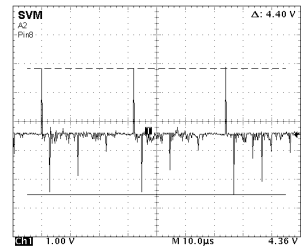

WAVEFORM PATTERN TABLE

CONDITIONS: CONTRAST...MAX, BRIGHTNESS...MID, COLOUR...MID, SHARPNESS...MID