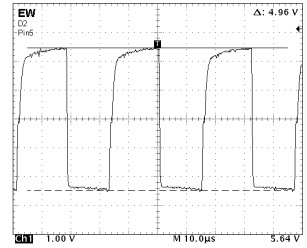

WAVEFORM PATTERN TABLE

CONDITIONS: CONTRAST...MAX, BRIGHTNESS...MID, COLOUR...MID, SHARPNESS...MID