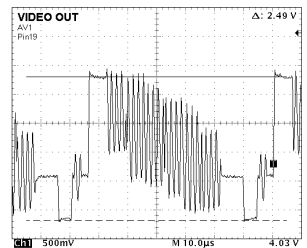

WAVEFORM PATTERN TABLE

CONDITIONS: CONTRAST...MAX, BRIGHTNESS...MID, COLOUR...MID, SHARPNESS...MID