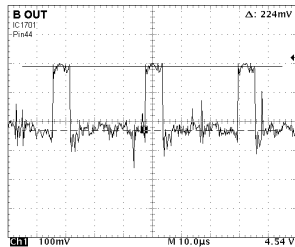

WAVEFORM PATTERN TABLE

CONDITIONS: CONTRAST...MAX, BRIGHTNESS...MID, COLOUR...MID, SHARPNESS...MID