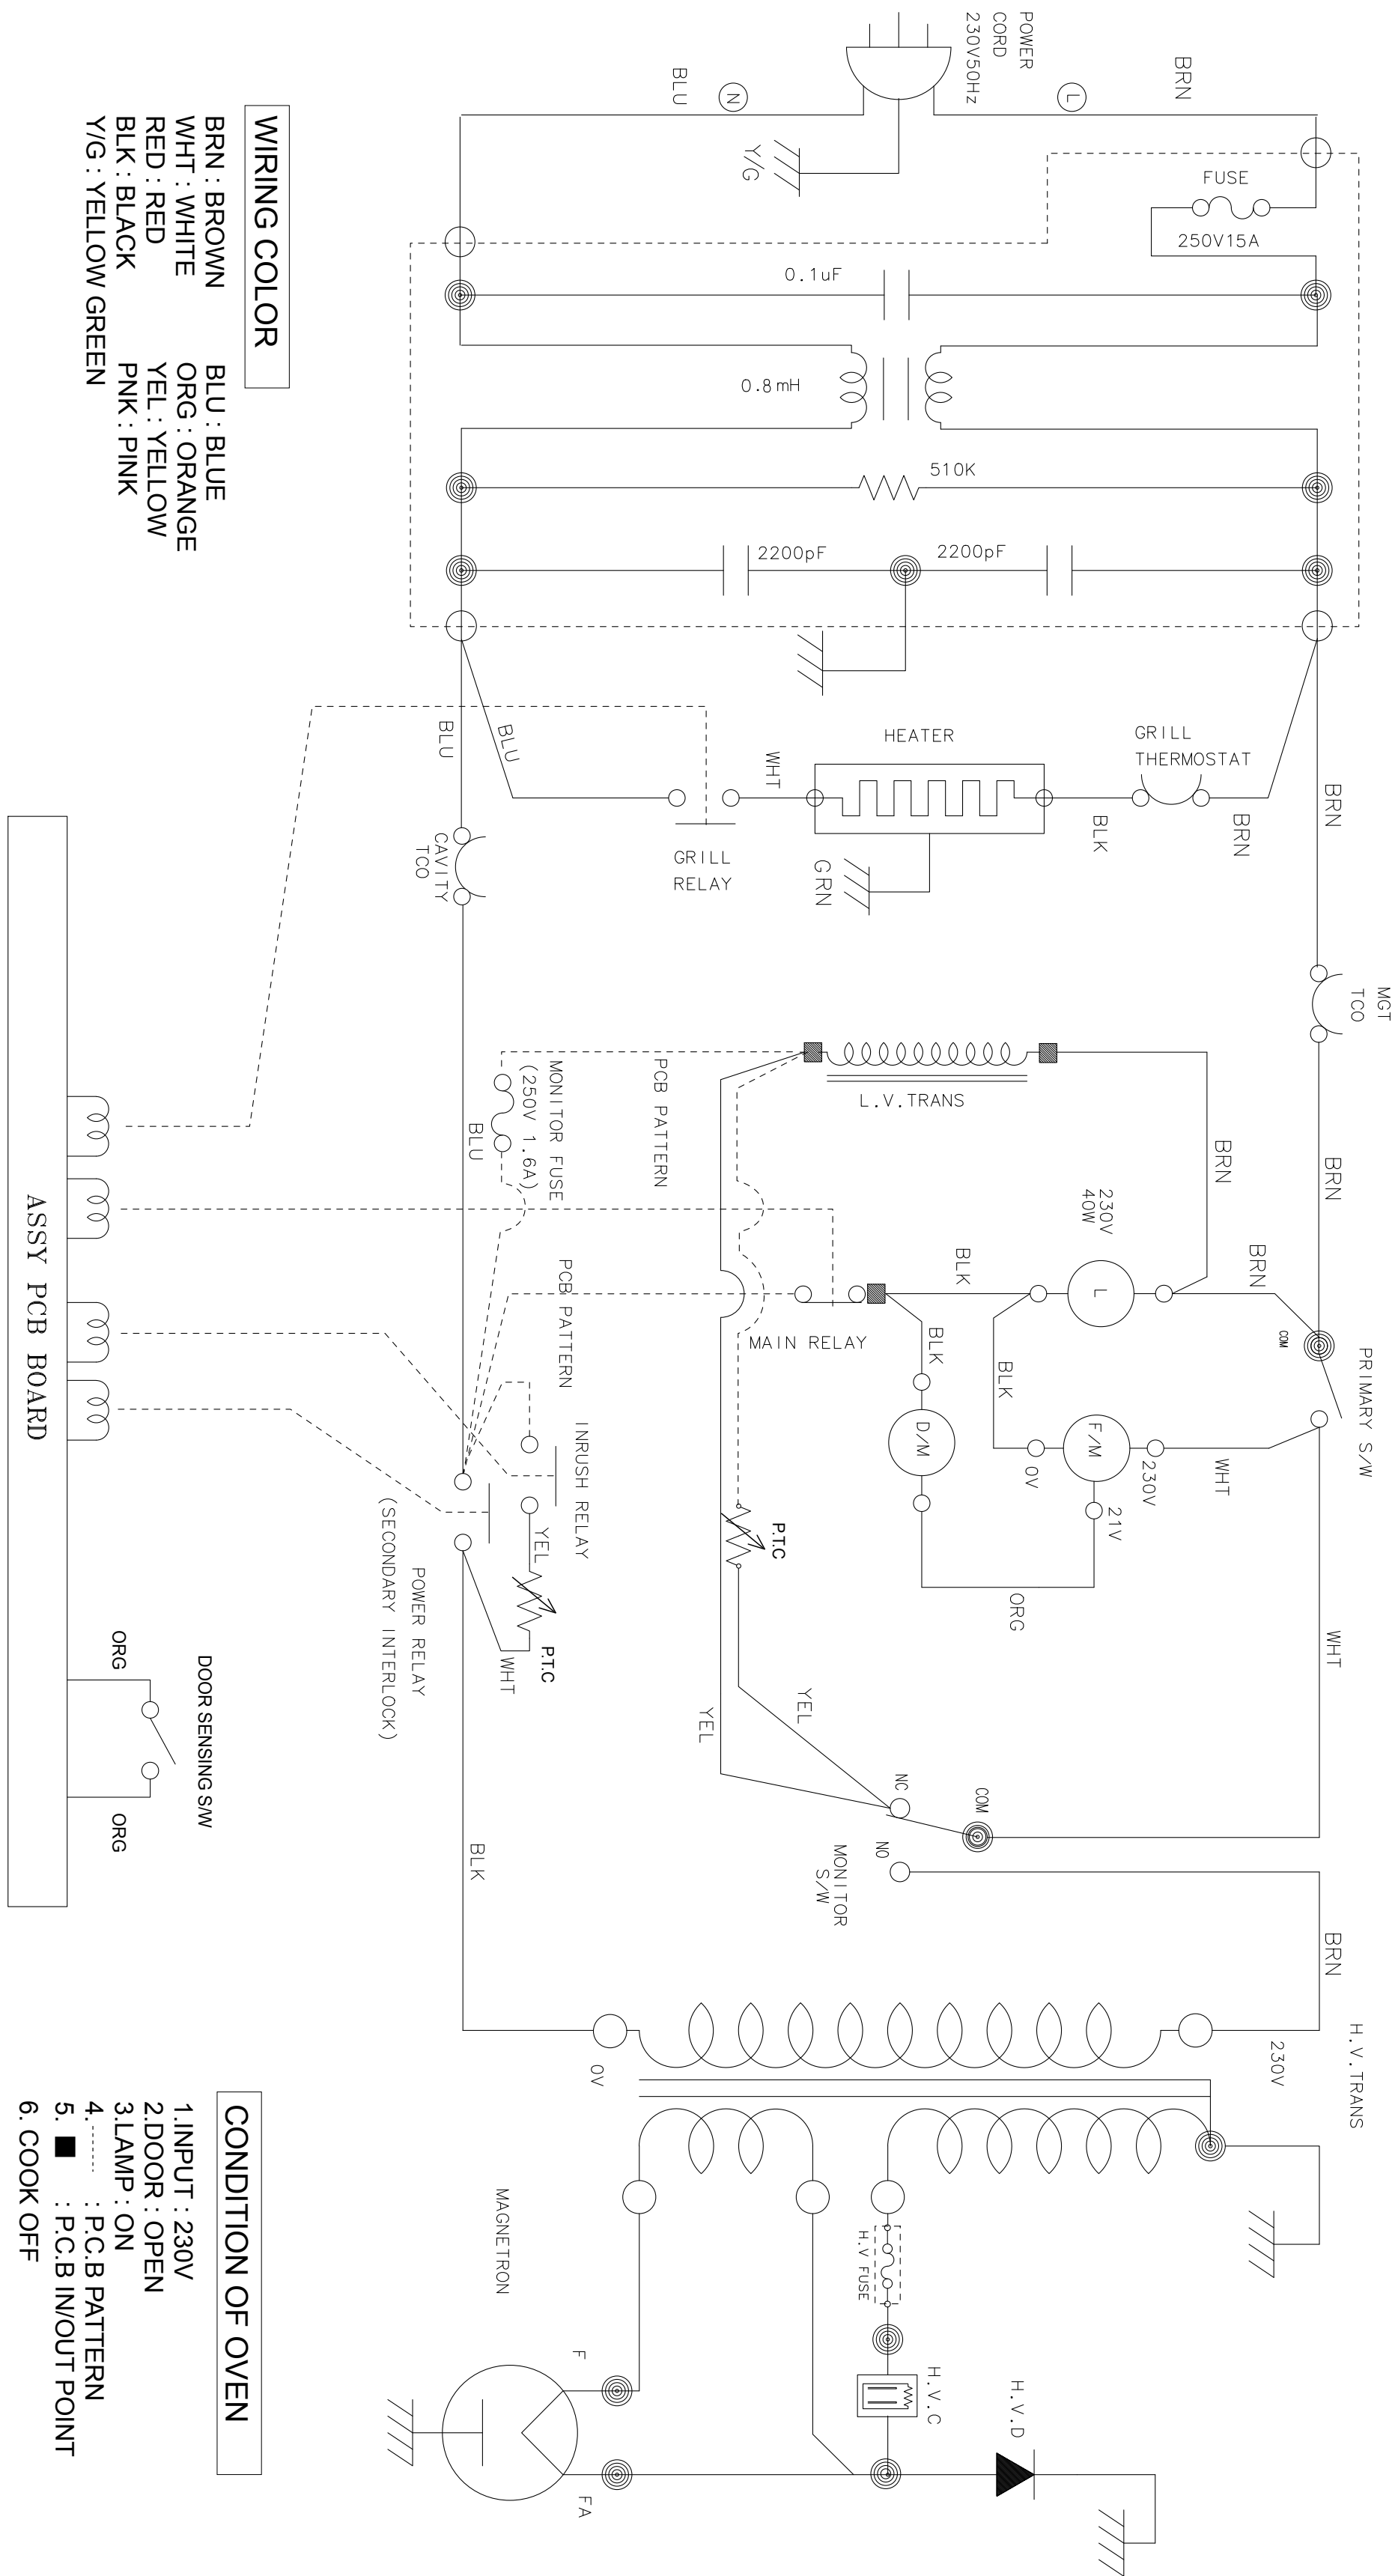

7-1 Wiring Diagrams

(This Document can not be used without Samsung's authorization)

WIRING COLOR

- BRN : BROWN
- WHT : WHITE
- RED : RED
- BLK : BLACK
- Y/G : YELLOW GREEN
- BLU : BLUE
- ORG : ORANGE
- YEL : YELLOW
- PNK : PINK

CONDITION OF OVEN

1. INPUT : 230V
2. DOOR : OPEN
3. LAMP : ON
4. : P.C.B PATTERN
5. : P.C.B IN/OUT POINT
6. COOK OFF

7-1 Wiring Diagrams

(This Document can not be used without Samsung's authorization)

SYMBOL	COLOR
ORG	ORANG
BRN	BROWN
RED	RED
BLK	BLACK