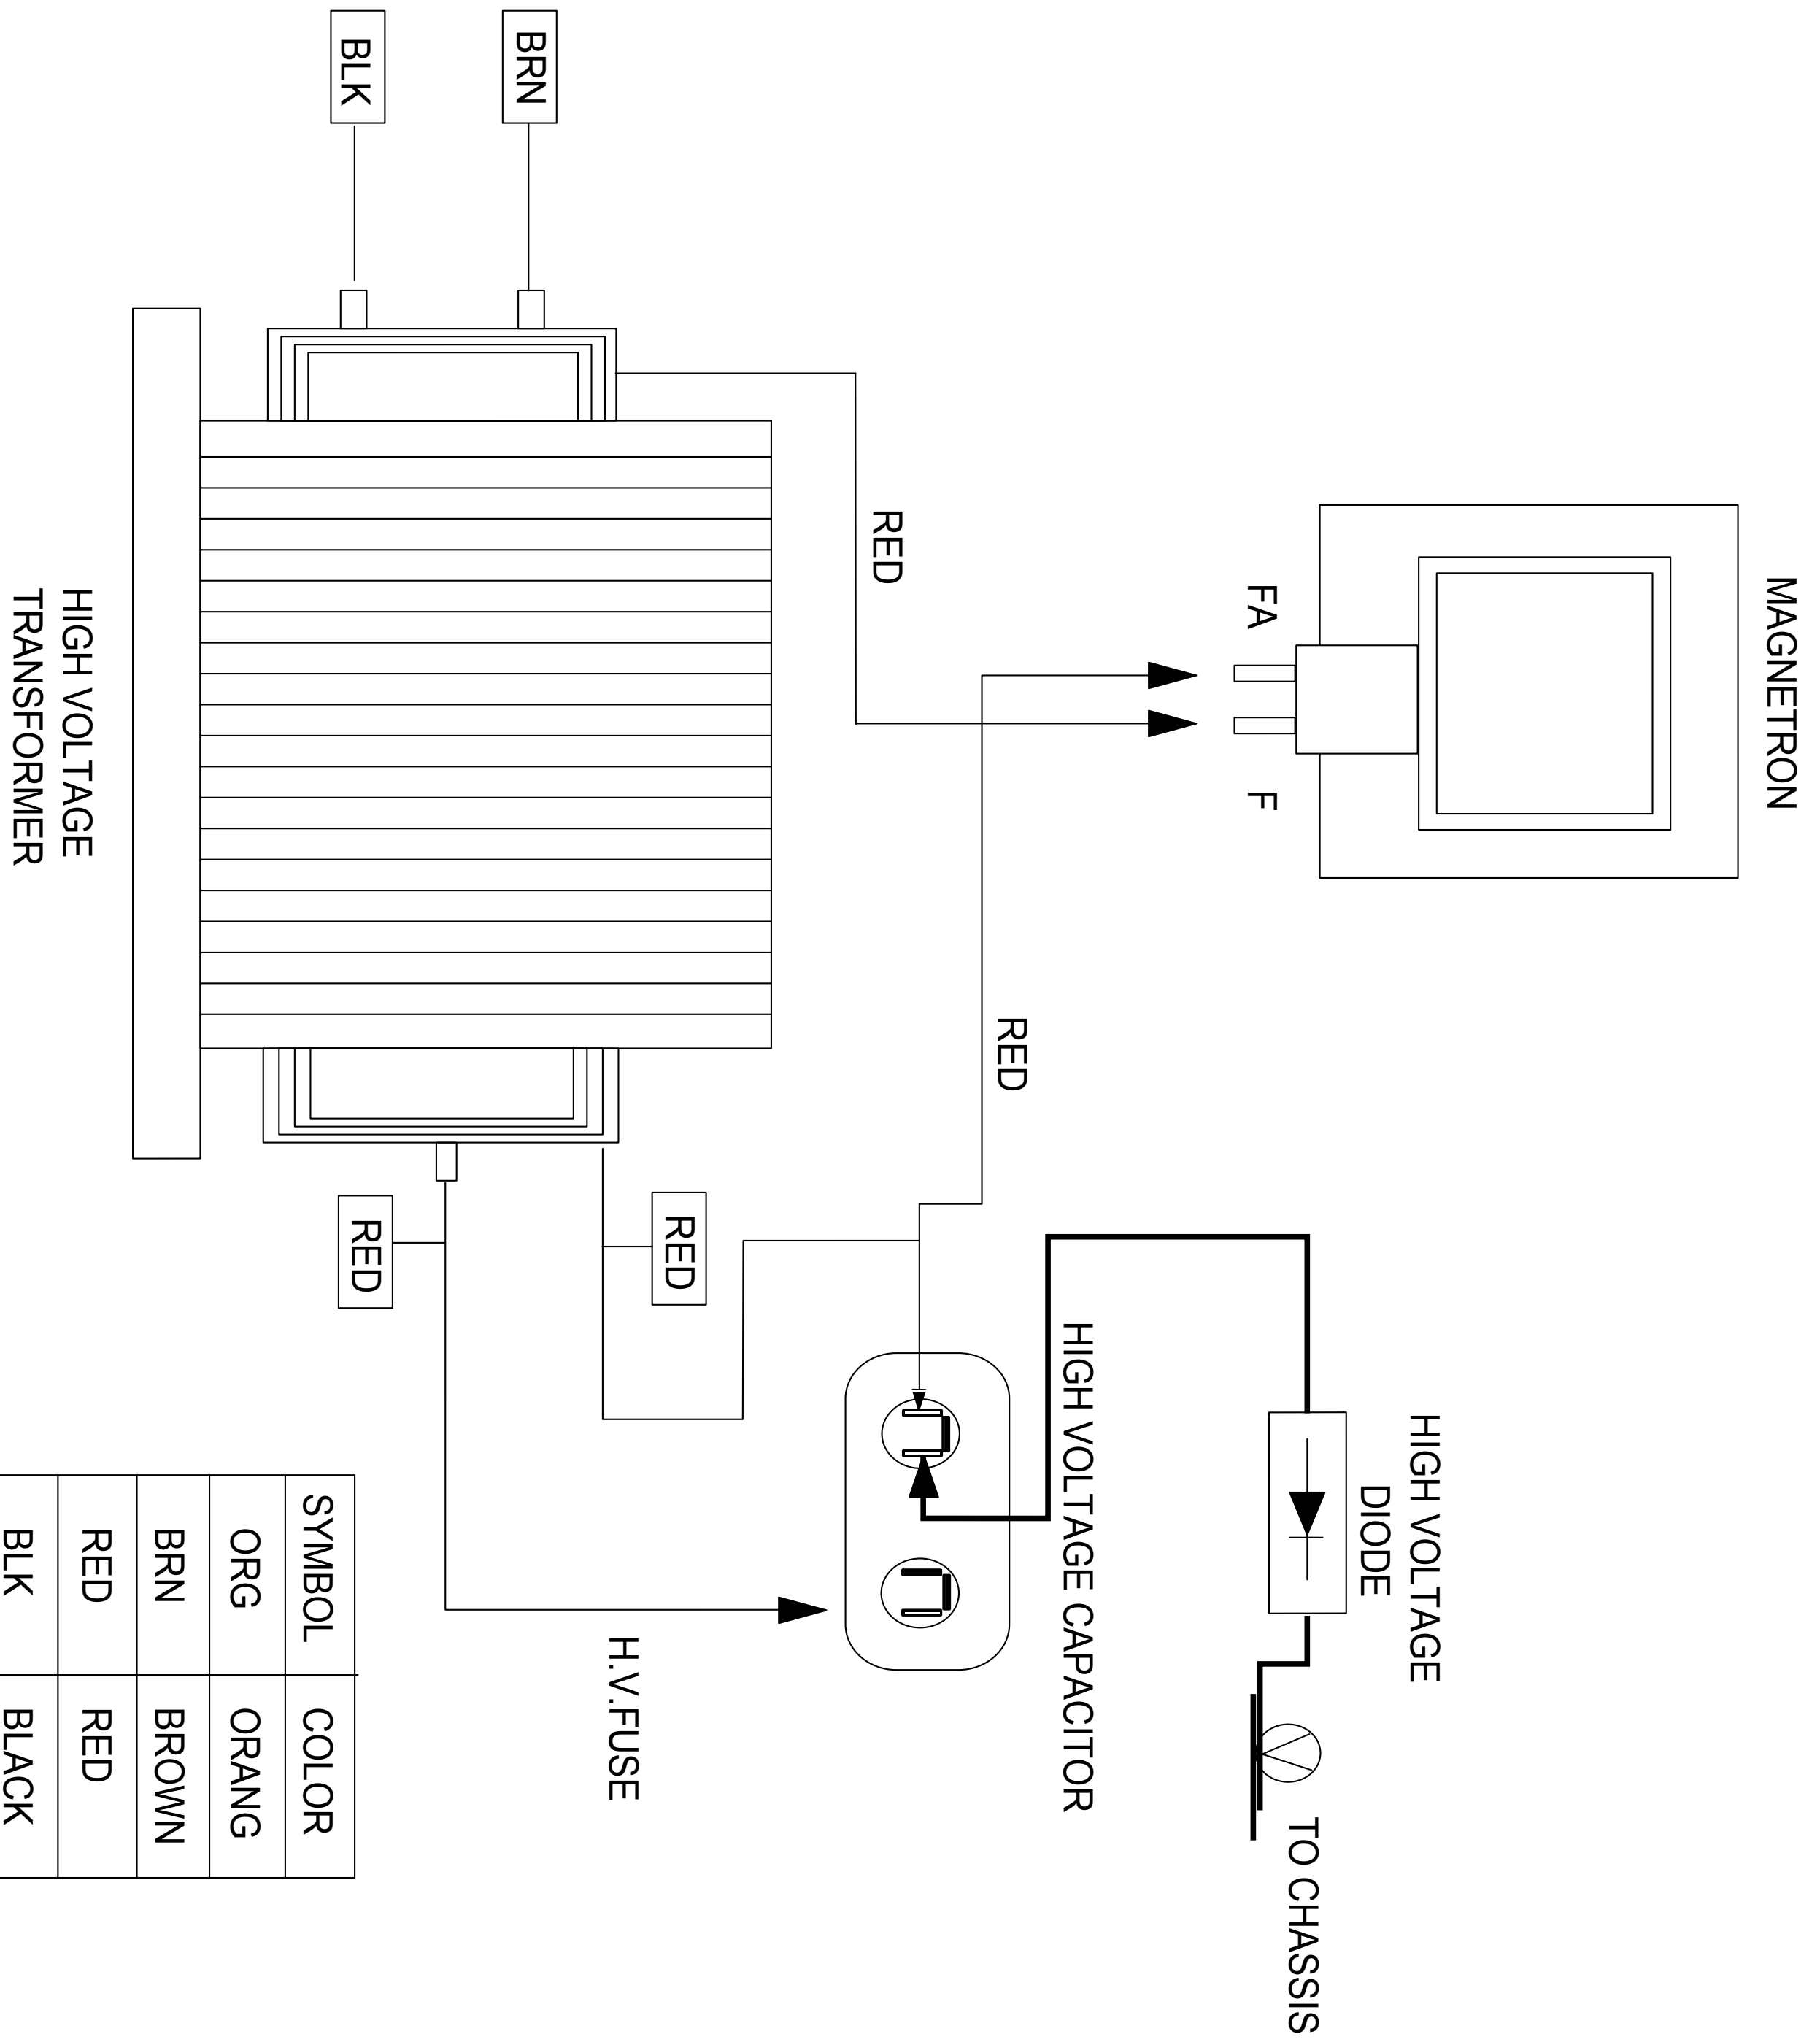

7-1 Wiring Diagrams

(This Document can not be used without Samsung's authorization)

WIRING COLOR

- BRN : BROWN
- WHT : WHITE
- RED : RED
- BLK : BLACK
- Y/G : YELLOW GREEN
- BLU : BLUE
- ORG : ORANGE
- YEL : YELLOW
- PNK : PINK

CONDITION OF OVEN

1. INPUT : 230V
2. DOOR : OPEN
3. LAMP : ON
4. : P.C.B PATTERN
5. : P.C.B IN/OUT POINT
6. COOK OFF

7-1 Wiring Diagrams

(This Document can not be used without Samsung's authorization)

SYMBOL	COLOR
ORG	ORANG
BRN	BROWN
RED	RED
BLK	BLACK