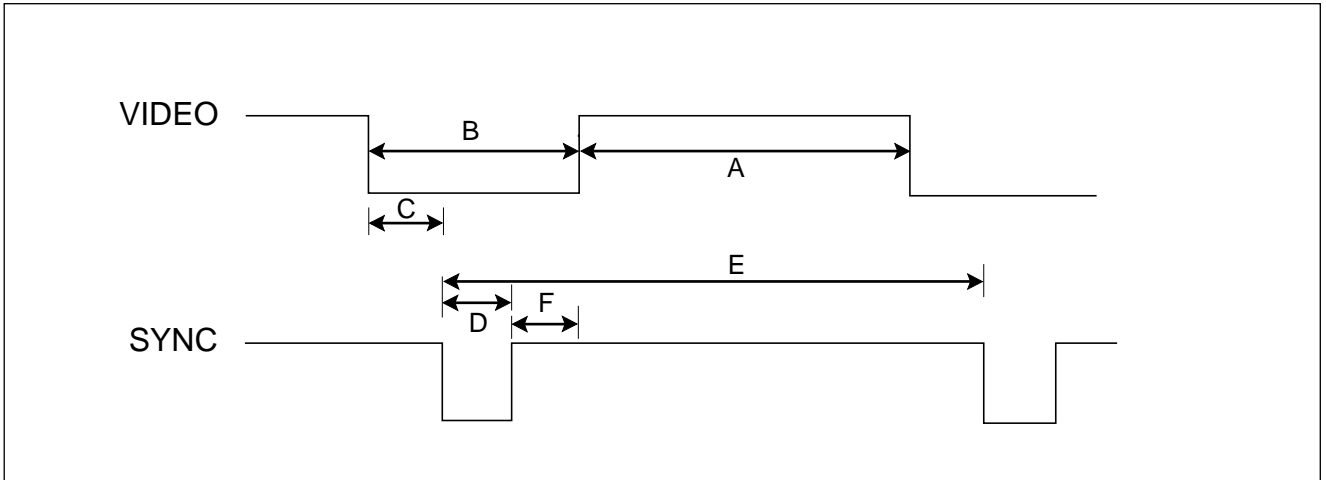

TIMING CHART

MODE			FACTORY PRESET MODE							
			MARK	MODE 1	MODE 2	MODE 3	MODE 4	MODE 5	MODE 6	MODE 7
H O R I Z O N T A L	Sync Polarity			-	-	-	-	+	+	+
	Frequency	kHz		31.469	37.500	43.269	31.470	46.880	53.674	60.020
	Video Active Time	μs	A	25.422	20.320	17.778	25.420	16.160	14.222	13.000
	Blanking Time	μs	B	6.356	6.350	5.334	6.360	5.170	4.409	3.660
	Front Porch	μs	C	0.636	0.510	1.556	0.640	0.320	0.569	0.200
	Sync Duration	μs	D	3.813	2.030	1.556	3.810	1.620	1.138	1.220
	Total Period	μs	E	31.778	26.670	23.112	31.780	21.330	18.631	16.660
	Back Porch	μs	F	1.907	3.810	2.222	1.910	3.230	2.702	2.240
V E R T I C A L	Sync Polarity			-	-	-	+	+	+	+
	Frequency	Hz		59.940	74.990	85.008	70.080	75.010	85.061	75.030
	Video Active Time	ms	A	15.253	12.802	11.093	12.710	12.798	11.179	12.795
	Blanking Time	ms	B	1.430	0.533	0.670	1.557	0.533	0.578	0.533
	Front Porch	ms	C	0.318	0.026	0.023	0.413	0.021	0.019	0.017
	Sync Duration	ms	D	0.064	0.080	0.069	0.064	0.064	0.056	0.050
	Total Period	ms	E	16.683	13.335	11.764	14.270	13.331	11.756	13.328
	Back Porch	ms	F	1.048	0.427	0.578	1.080	0.448	0.503	0.466
Resolution				640 x 480 60Hz	640 x 480 75Hz	640 x 480 85Hz	720 x 400 70Hz	800 x 600 75Hz	800 x 600 85Hz	1024 x 768 75Hz