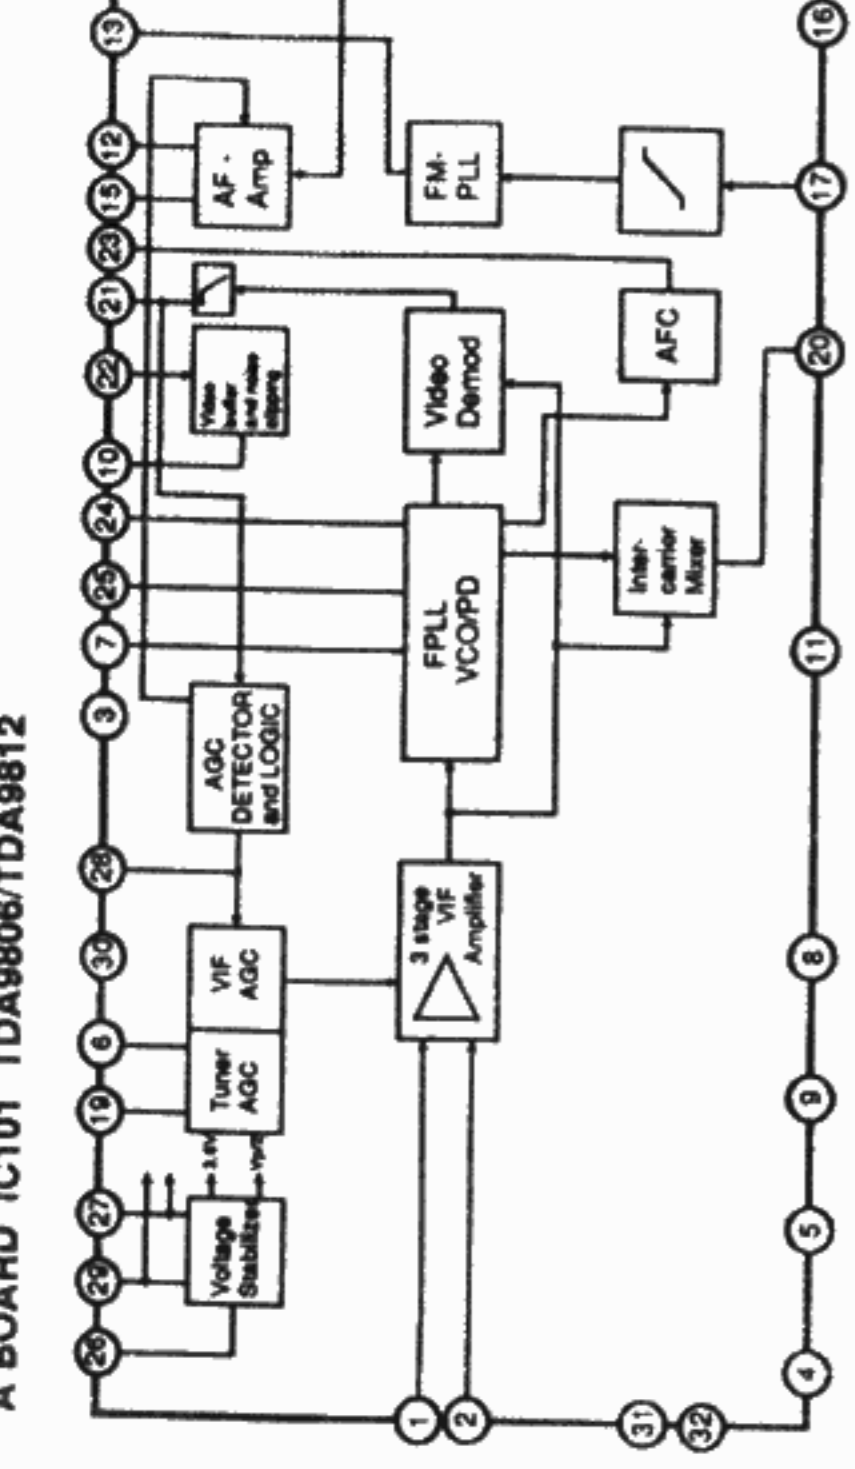

TRINITRON COLOR TV
SONY BE-4 CHASSIS

MODEL	COMMANDER	DEST	CHASSIS NO	MODEL	COMMANDER	DEST	CHASSIS NO
KV-M1440A	RM-836	Spain	SCC-H64A-A	KV-M1441E	RM-836	Spain	SCC-H66B-A
KV-M1441A	RM-836	Spain	SCC-H64B-A	KV-M1440K	RM-836	Ort	SCC-H62A-A
KV-M1440B	RM-836	France	SCC-H65A-A	KV-M1441K	RM-836	Ort	SCC-H62B-A
KV-M1441B	RM-836	France	SCC-H65B-A	KV-M1441KR	RM-836	Russia	SCC-H51C-A
KV-M1440D	RM-836	AEP	SCC-H66B-A	KV-M1440L	RM-836	Ind	SCC-H51A-A
KV-M1441D	RM-836	AEP	SCC-H65A-A	KV-M1440U	RM-836	UK	SCC-H60B-A
KV-M1440E	RM-836	Spain	SCC-H66A-A	KV-M1441U	RM-836	UK	SCC-H60A-A

CIRCUIT BOARDS LOCATION

SECTION 5
DIAGRAMS

A (SYSTEM CONTROL, HORIZONTAL OUTPUT, VERTICAL OUTPUT, CHROMA, POWER, AUDIO)

A BOARD IC601 STRS5706

A BOARD IC101 TDA9806/TDA9812

A { SYSTEM CONTROL, HORIZONTAL OUTPUT, VERTICAL OUTPUT, CHROMINANCE, POWER, AUDIO }