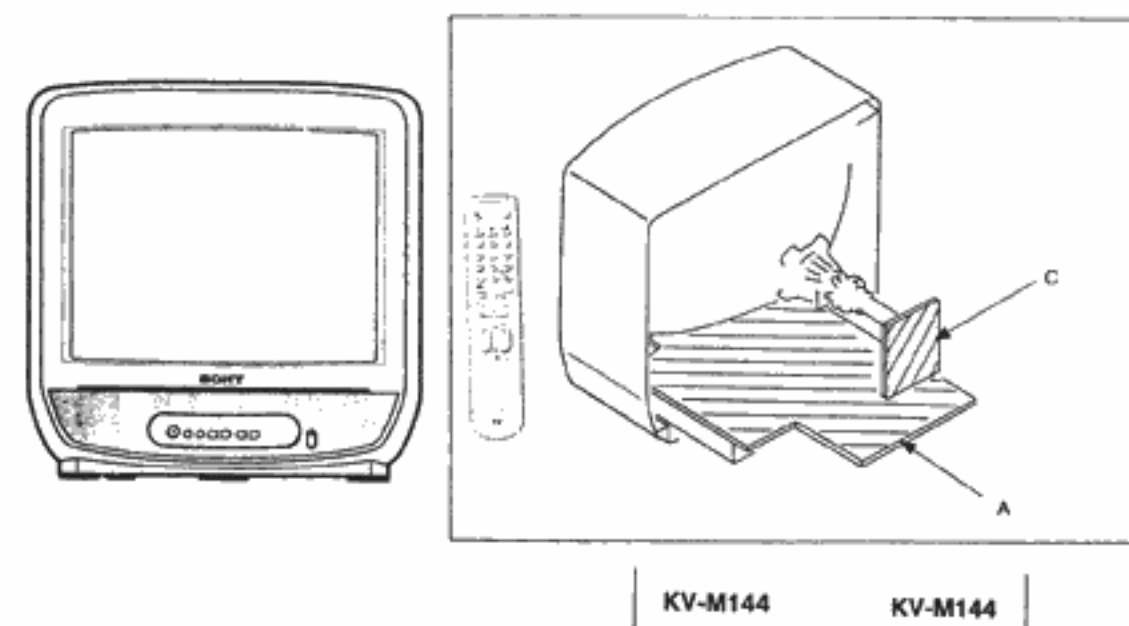

TRINITRON COLOR TV
SONY BE-4 CHASSIS

MODEL	COMMANDER	DEST	CHASSIS NO	MODEL	COMMANDER	DEST	CHASSIS NO
KV-M1440A	RM-836	Spain	SCC-H64A-A	KV-M1441E	RM-836	Spain	SCC-H66B-A
KV-M1441A	RM-836	Spain	SCC-H64B-A	KV-M1440K	RM-836	Ort	SCC-H62A-A
KV-M1440B	RM-836	France	SCC-H65A-A	KV-M1441K	RM-836	Ort	SCC-H62B-A
KV-M1441B	RM-836	France	SCC-H65B-A	KV-M1441KR	RM-836	Russia	SCC-H51C-A
KV-M1440D	RM-836	AEP	SCC-H66B-A	KV-M1440L	RM-836	Ind	SCC-H51A-A
KV-M1441D	RM-836	AEP	SCC-H65A-A	KV-M1440U	RM-836	UK	SCC-H60B-A
KV-M1440E	RM-836	Spain	SCC-H66A-A	KV-M1441U	RM-836	UK	SCC-H60A-A

CIRCUIT BOARDS LOCATION

SECTION 5
DIAGRAMS

A (SYSTEM CONTROL, HORIZONTAL OUTPUT, VERTICAL OUTPUT, CHROMA, POWER, AUDIO)

A BOARD IC601 STRS5706

A BOARD IC101 TDA9806/TDA9812

A { SYSTEM CONTROL, HORIZONTAL OUTPUT, VERTICAL OUTPUT, CHROMINANCE, POWER, AUDIO }