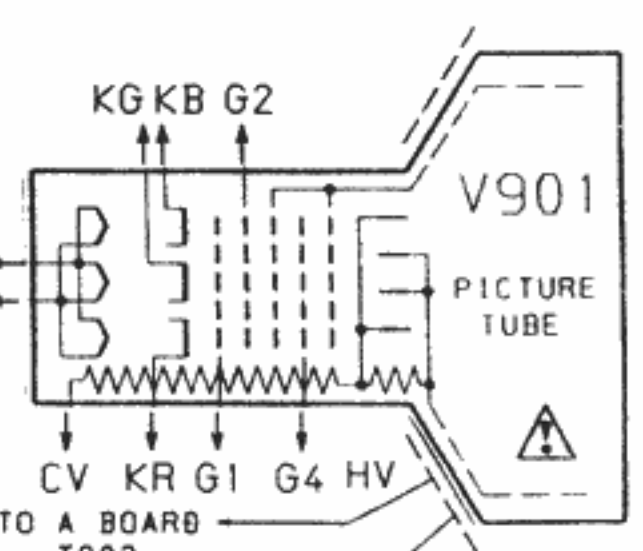

TRINITRON COLOR TV
SONY BE-4 CHASSIS

MODEL	COMMANDER	DEST	CHASSIS NO	MODEL	COMMANDER	DEST	CHASSIS NO
KV-M1440A	RM-836	Spain	SCC-H64A-A	KV-M1441E	RM-836	Spain	SCC-H66B-A
KV-M1441A	RM-836	Spain	SCC-H64B-A	KV-M1440K	RM-836	Ort	SCC-H62A-A
KV-M1440B	RM-836	France	SCC-H65A-A	KV-M1441K	RM-836	Ort	SCC-H62B-A
KV-M1441B	RM-836	France	SCC-H65B-A	KV-M1441KR	RM-836	Russia	SCC-H51C-A
KV-M1440D	RM-836	AEP	SCC-H66B-A	KV-M1440L	RM-836	Ind	SCC-H51A-A
KV-M1441D	RM-836	AEP	SCC-H65A-A	KV-M1440U	RM-836	UK	SCC-H60B-A
KV-M1440E	RM-836	Spain	SCC-H66A-A	KV-M1441U	RM-836	UK	SCC-H60A-A

CIRCUIT BOARDS LOCATION

SECTION 5
DIAGRAMS

A (SYSTEM CONTROL, HORIZONTAL OUTPUT, VERTICAL OUTPUT, CHROMA, POWER, AUDIO)

A BOARD IC601 STRS5706

A BOARD IC101 TDA9806/TDA9812

A { SYSTEM CONTROL, HORIZONTAL OUTPUT, VERTICAL OUTPUT, CHROMINANCE, POWER, AUDIO }