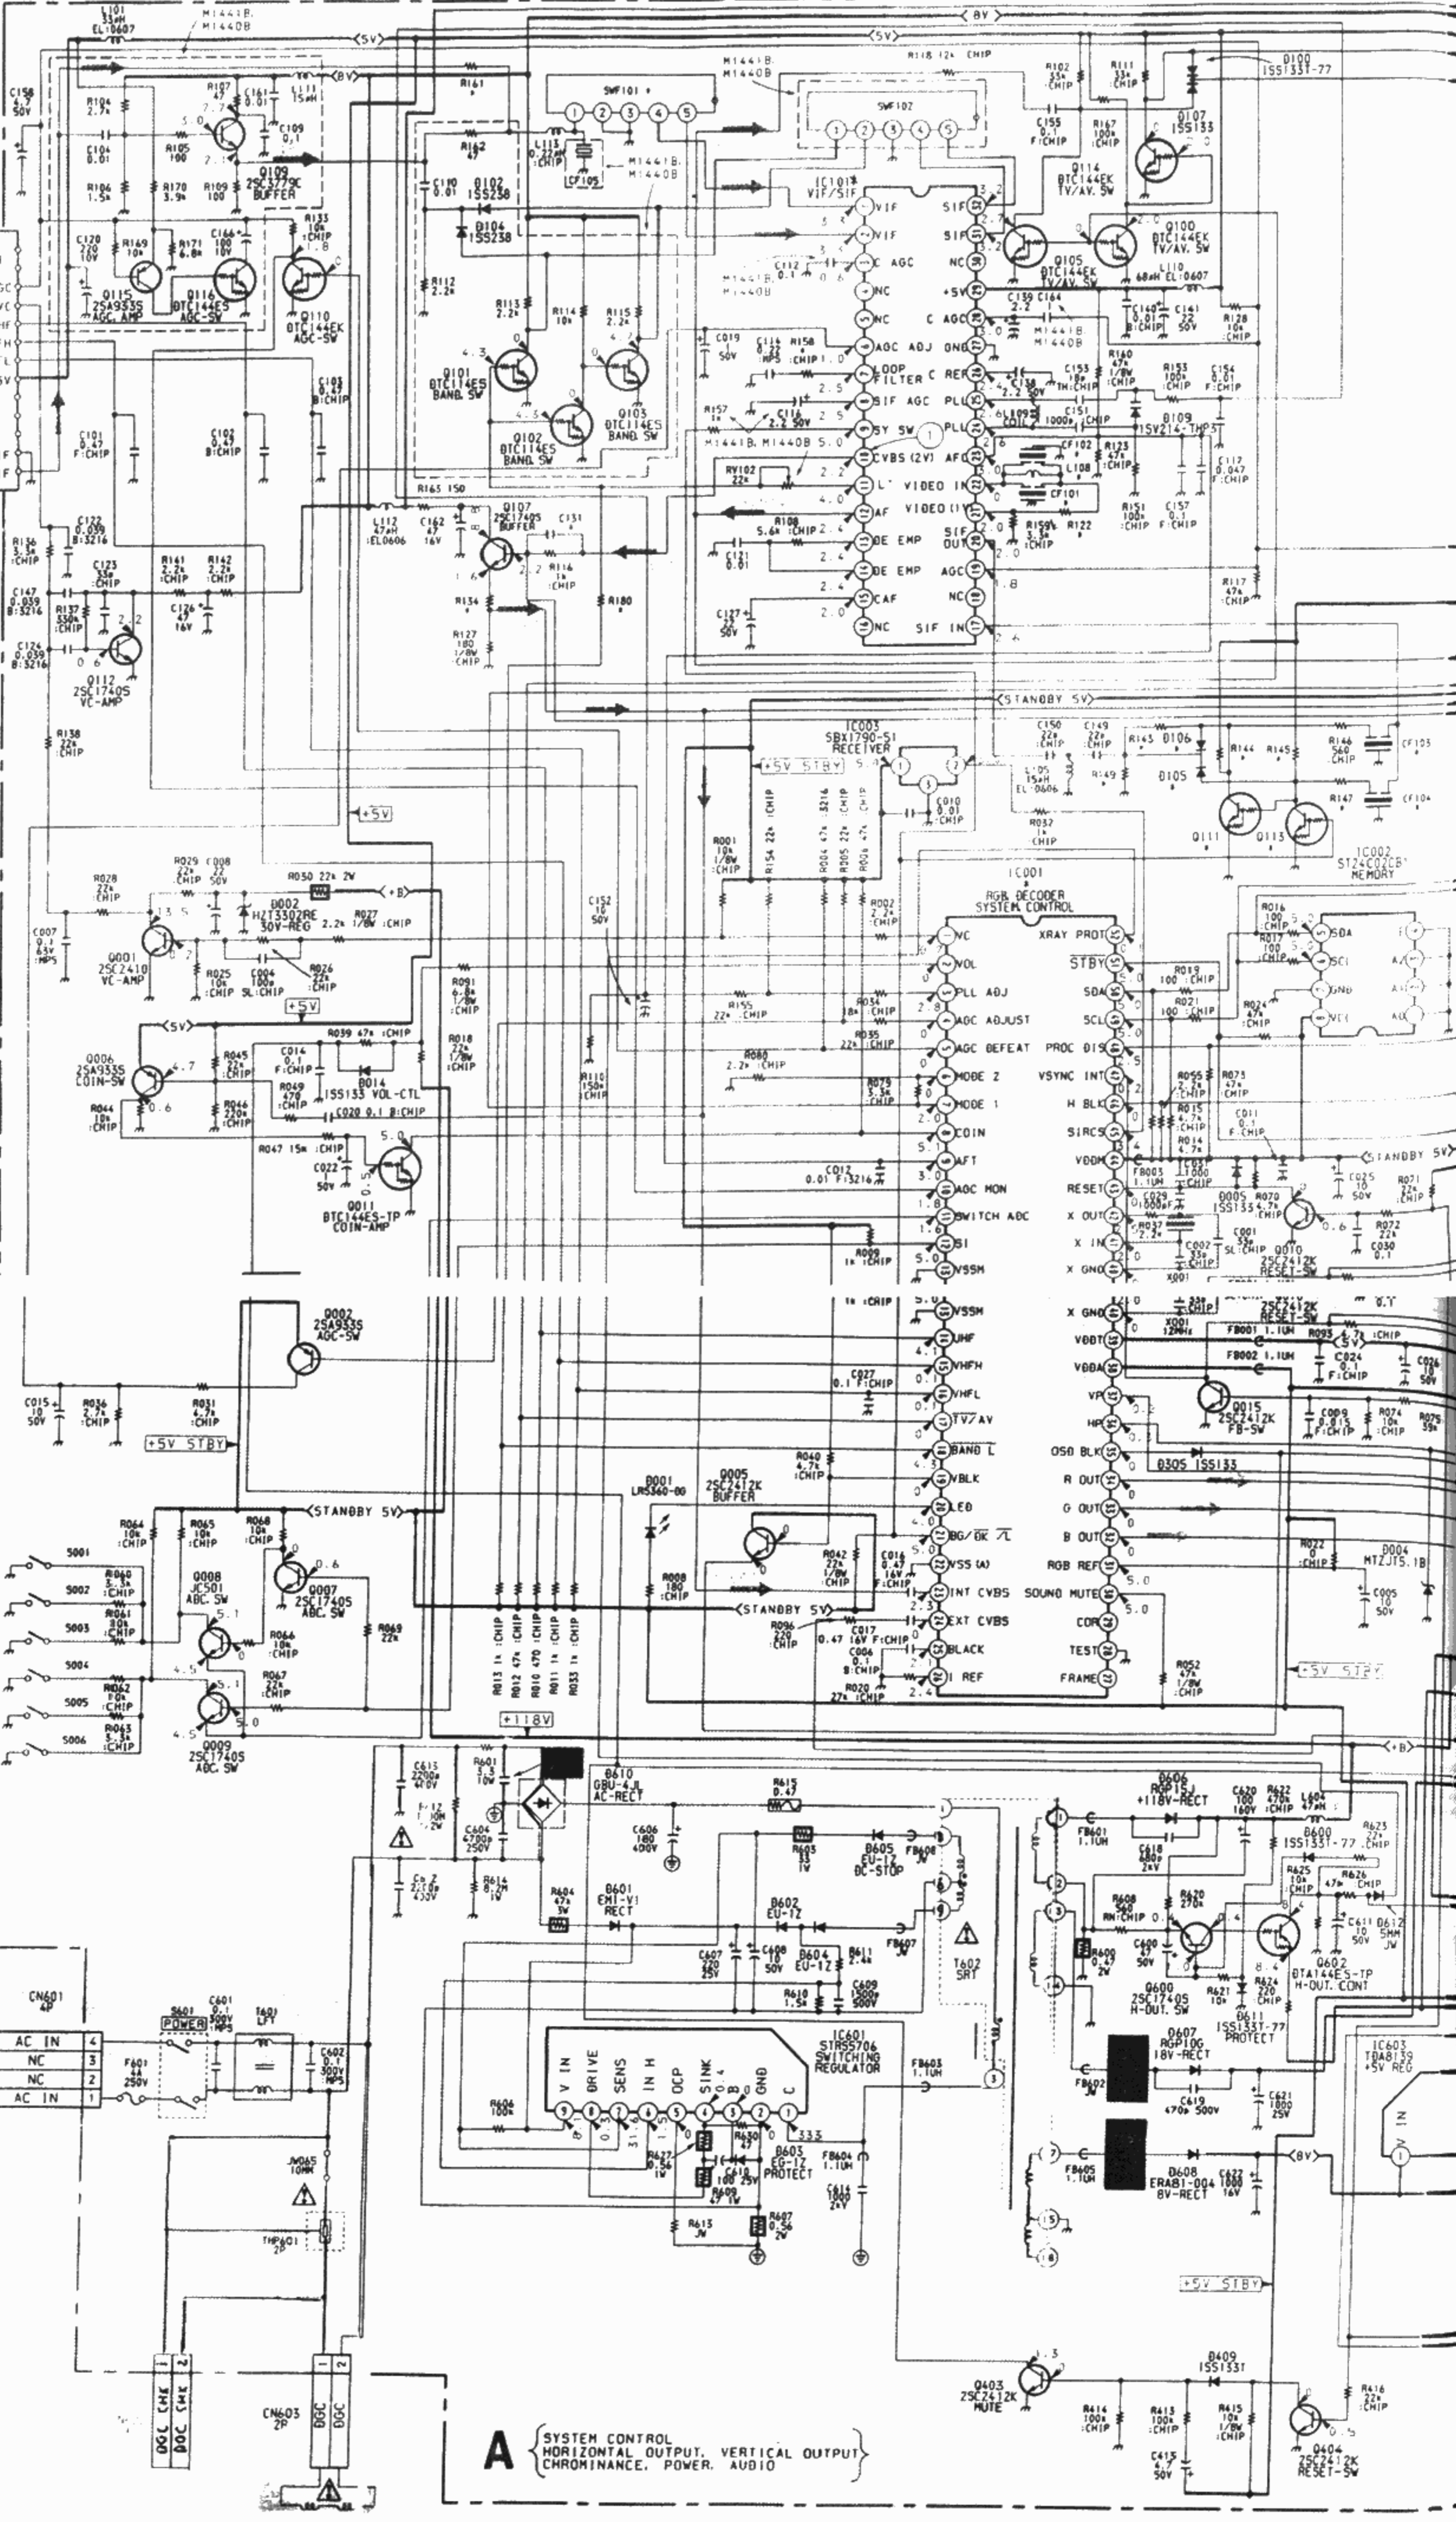

TRINITRON COLOR TV
SONY BE-4 CHASSIS

MODEL	COMMANDER	DEST	CHASSIS NO	MODEL	COMMANDER	DEST	CHASSIS NO
KV-M1440A	RM-836	Spain	SCC-H64A-A	KV-M1441E	RM-836	Spain	SCC-H66B-A
KV-M1441A	RM-836	Spain	SCC-H64B-A	KV-M1440K	RM-836	Ort	SCC-H62A-A
KV-M1440B	RM-836	France	SCC-H65A-A	KV-M1441K	RM-836	Ort	SCC-H62B-A
KV-M1441B	RM-836	France	SCC-H65B-A	KV-M1441KR	RM-836	Russia	SCC-H51C-A
KV-M1440D	RM-836	AEP	SCC-H66B-A	KV-M1440L	RM-836	Ind	SCC-H51A-A
KV-M1441D	RM-836	AEP	SCC-H65A-A	KV-M1440U	RM-836	UK	SCC-H60B-A
KV-M1440E	RM-836	Spain	SCC-H66A-A	KV-M1441U	RM-836	UK	SCC-H60A-A

CIRCUIT BOARDS LOCATION

SECTION 5
DIAGRAMS

A (SYSTEM CONTROL, HORIZONTAL OUTPUT, VERTICAL OUTPUT, CHROMA, POWER, AUDIO)

A BOARD IC601 STRS5706

A BOARD IC101 TDA9806/TDA9812

A { SYSTEM CONTROL, HORIZONTAL OUTPUT, VERTICAL OUTPUT, CHROMINANCE, POWER, AUDIO }