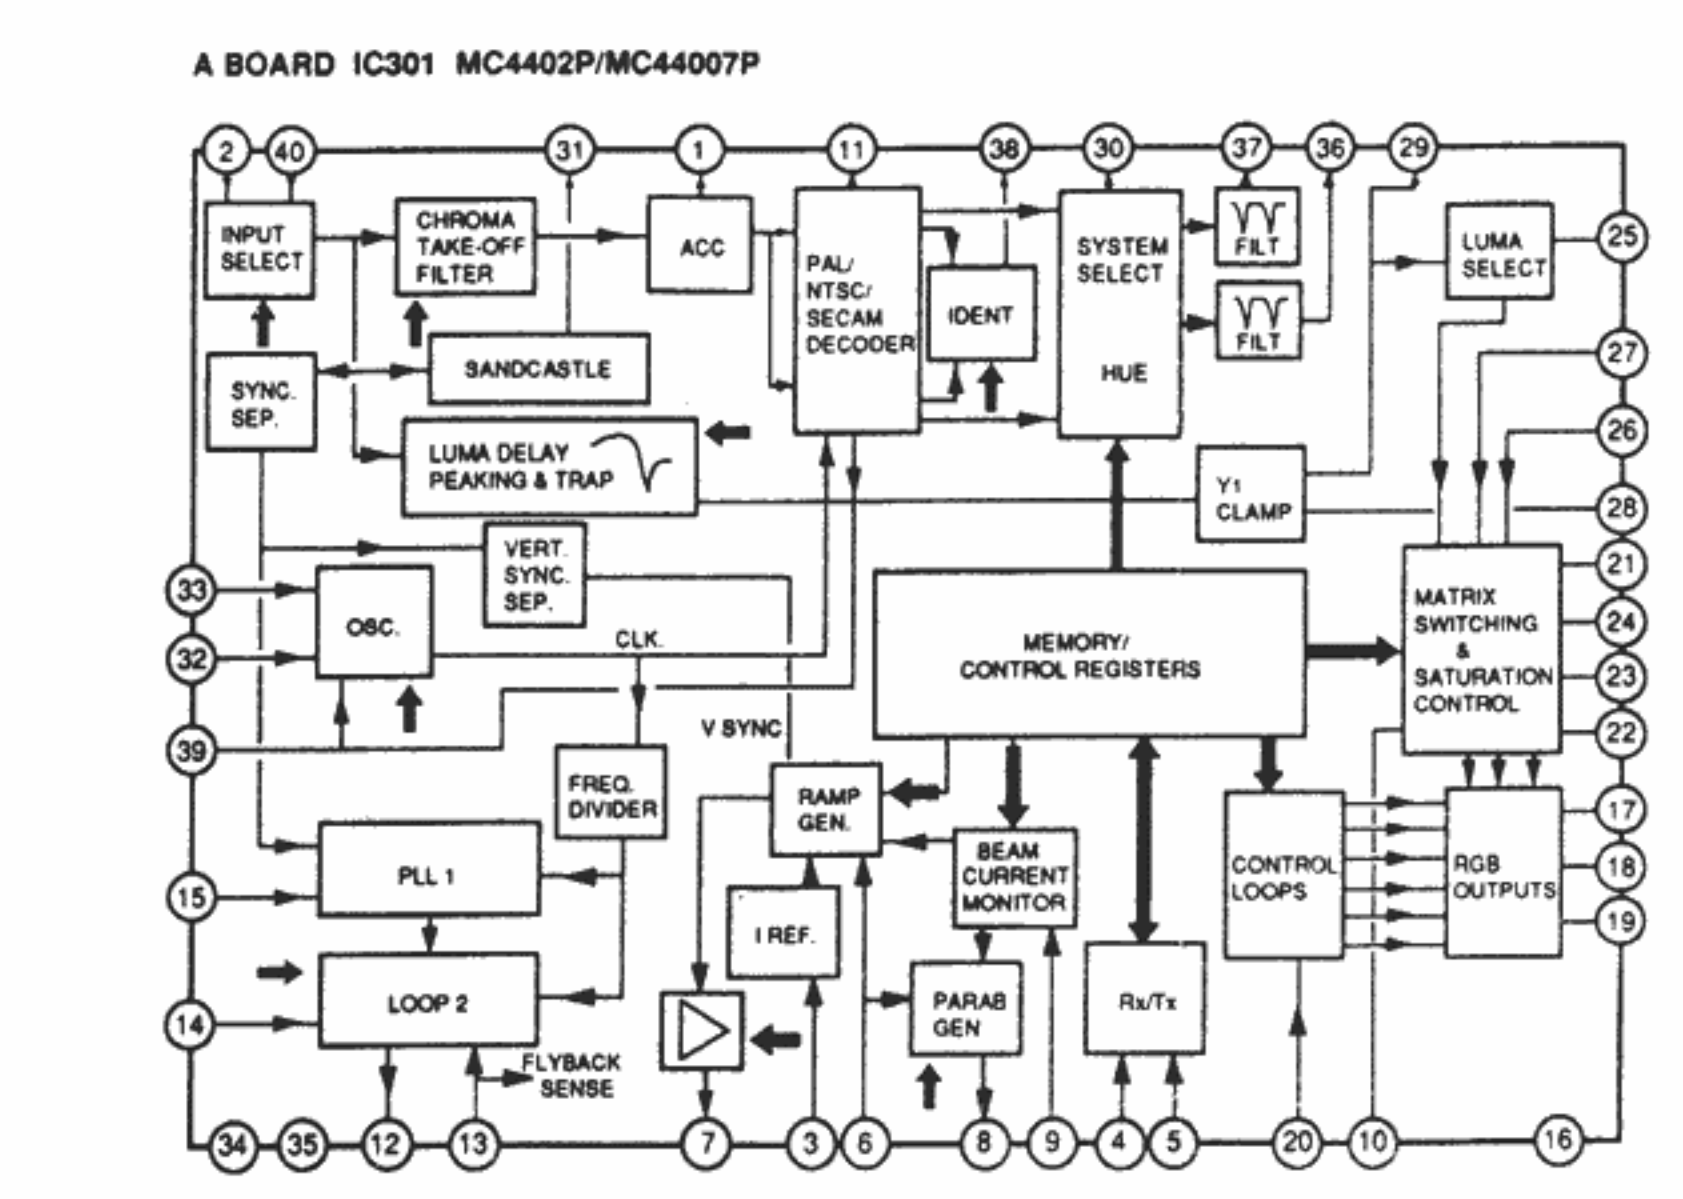

TRINITRON COLOR TV
SONY BE-4 CHASSIS

MODEL	COMMANDER	DEST	CHASSIS NO	MODEL	COMMANDER	DEST	CHASSIS NO
KV-M1440A	RM-836	Spain	SCC-H64A-A	KV-M1441E	RM-836	Spain	SCC-H66B-A
KV-M1441A	RM-836	Spain	SCC-H64B-A	KV-M1440K	RM-836	Ort	SCC-H62A-A
KV-M1440B	RM-836	France	SCC-H65A-A	KV-M1441K	RM-836	Ort	SCC-H62B-A
KV-M1441B	RM-836	France	SCC-H65B-A	KV-M1441KR	RM-836	Russia	SCC-H51C-A
KV-M1440D	RM-836	AEP	SCC-H66B-A	KV-M1440L	RM-836	Ind	SCC-H51A-A
KV-M1441D	RM-836	AEP	SCC-H65A-A	KV-M1440U	RM-836	UK	SCC-H60B-A
KV-M1440E	RM-836	Spain	SCC-H66A-A	KV-M1441U	RM-836	UK	SCC-H60A-A

CIRCUIT BOARDS LOCATION

SECTION 5
DIAGRAMS

A (SYSTEM CONTROL, HORIZONTAL OUTPUT, VERTICAL OUTPUT, CHROMA, POWER, AUDIO)

A BOARD IC601 STRS5706

A BOARD IC101 TDA9806/TDA9812

A { SYSTEM CONTROL, HORIZONTAL OUTPUT, VERTICAL OUTPUT, CHROMINANCE, POWER, AUDIO }