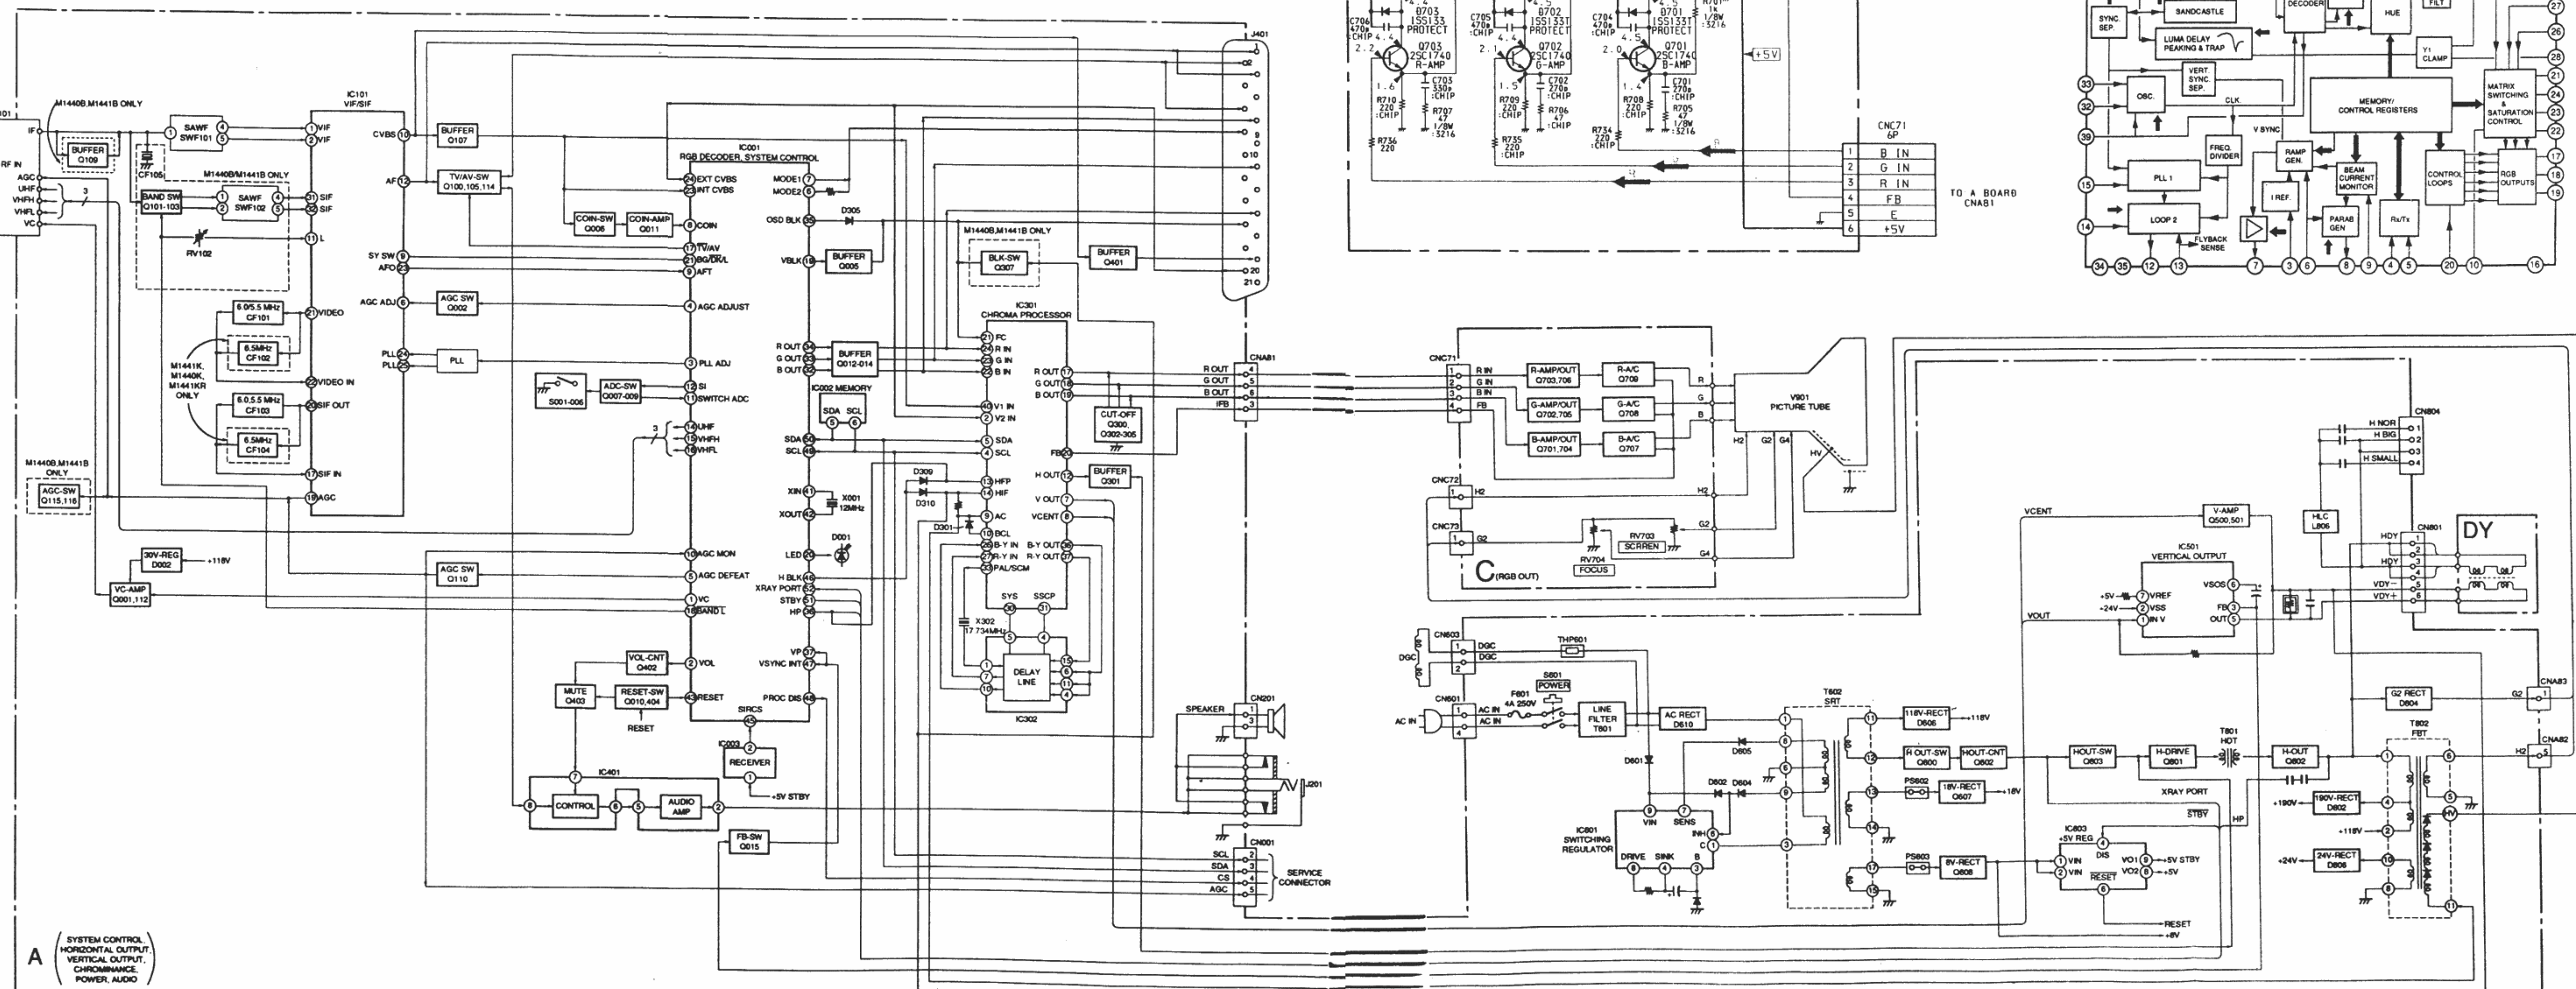

TRINITRON COLOR TV
SONY BE-4 CHASSIS

MODEL	COMMANDER	DEST	CHASSIS NO	MODEL	COMMANDER	DEST	CHASSIS NO
KV-M1440A	RM-836	Spain	SCC-H64A-A	KV-M1441E	RM-836	Spain	SCC-H66B-A
KV-M1441A	RM-836	Spain	SCC-H64B-A	KV-M1440K	RM-836	Ort	SCC-H62A-A
KV-M1440B	RM-836	France	SCC-H65A-A	KV-M1441K	RM-836	Ort	SCC-H62B-A
KV-M1441B	RM-836	France	SCC-H65B-A	KV-M1441KR	RM-836	Russia	SCC-H51C-A
KV-M1440D	RM-836	AEP	SCC-H66B-A	KV-M1440L	RM-836	Ind	SCC-H51A-A
KV-M1441D	RM-836	AEP	SCC-H65A-A	KV-M1440U	RM-836	UK	SCC-H60B-A
KV-M1440E	RM-836	Spain	SCC-H66A-A	KV-M1441U	RM-836	UK	SCC-H60A-A

CIRCUIT BOARDS LOCATION

SECTION 5
DIAGRAMS

A (SYSTEM CONTROL, HORIZONTAL OUTPUT, VERTICAL OUTPUT, CHROMA, POWER, AUDIO)

A BOARD IC601 STRS5706

A BOARD IC101 TDA9806/TDA9812

A { SYSTEM CONTROL, HORIZONTAL OUTPUT, VERTICAL OUTPUT, CHROMINANCE, POWER, AUDIO }