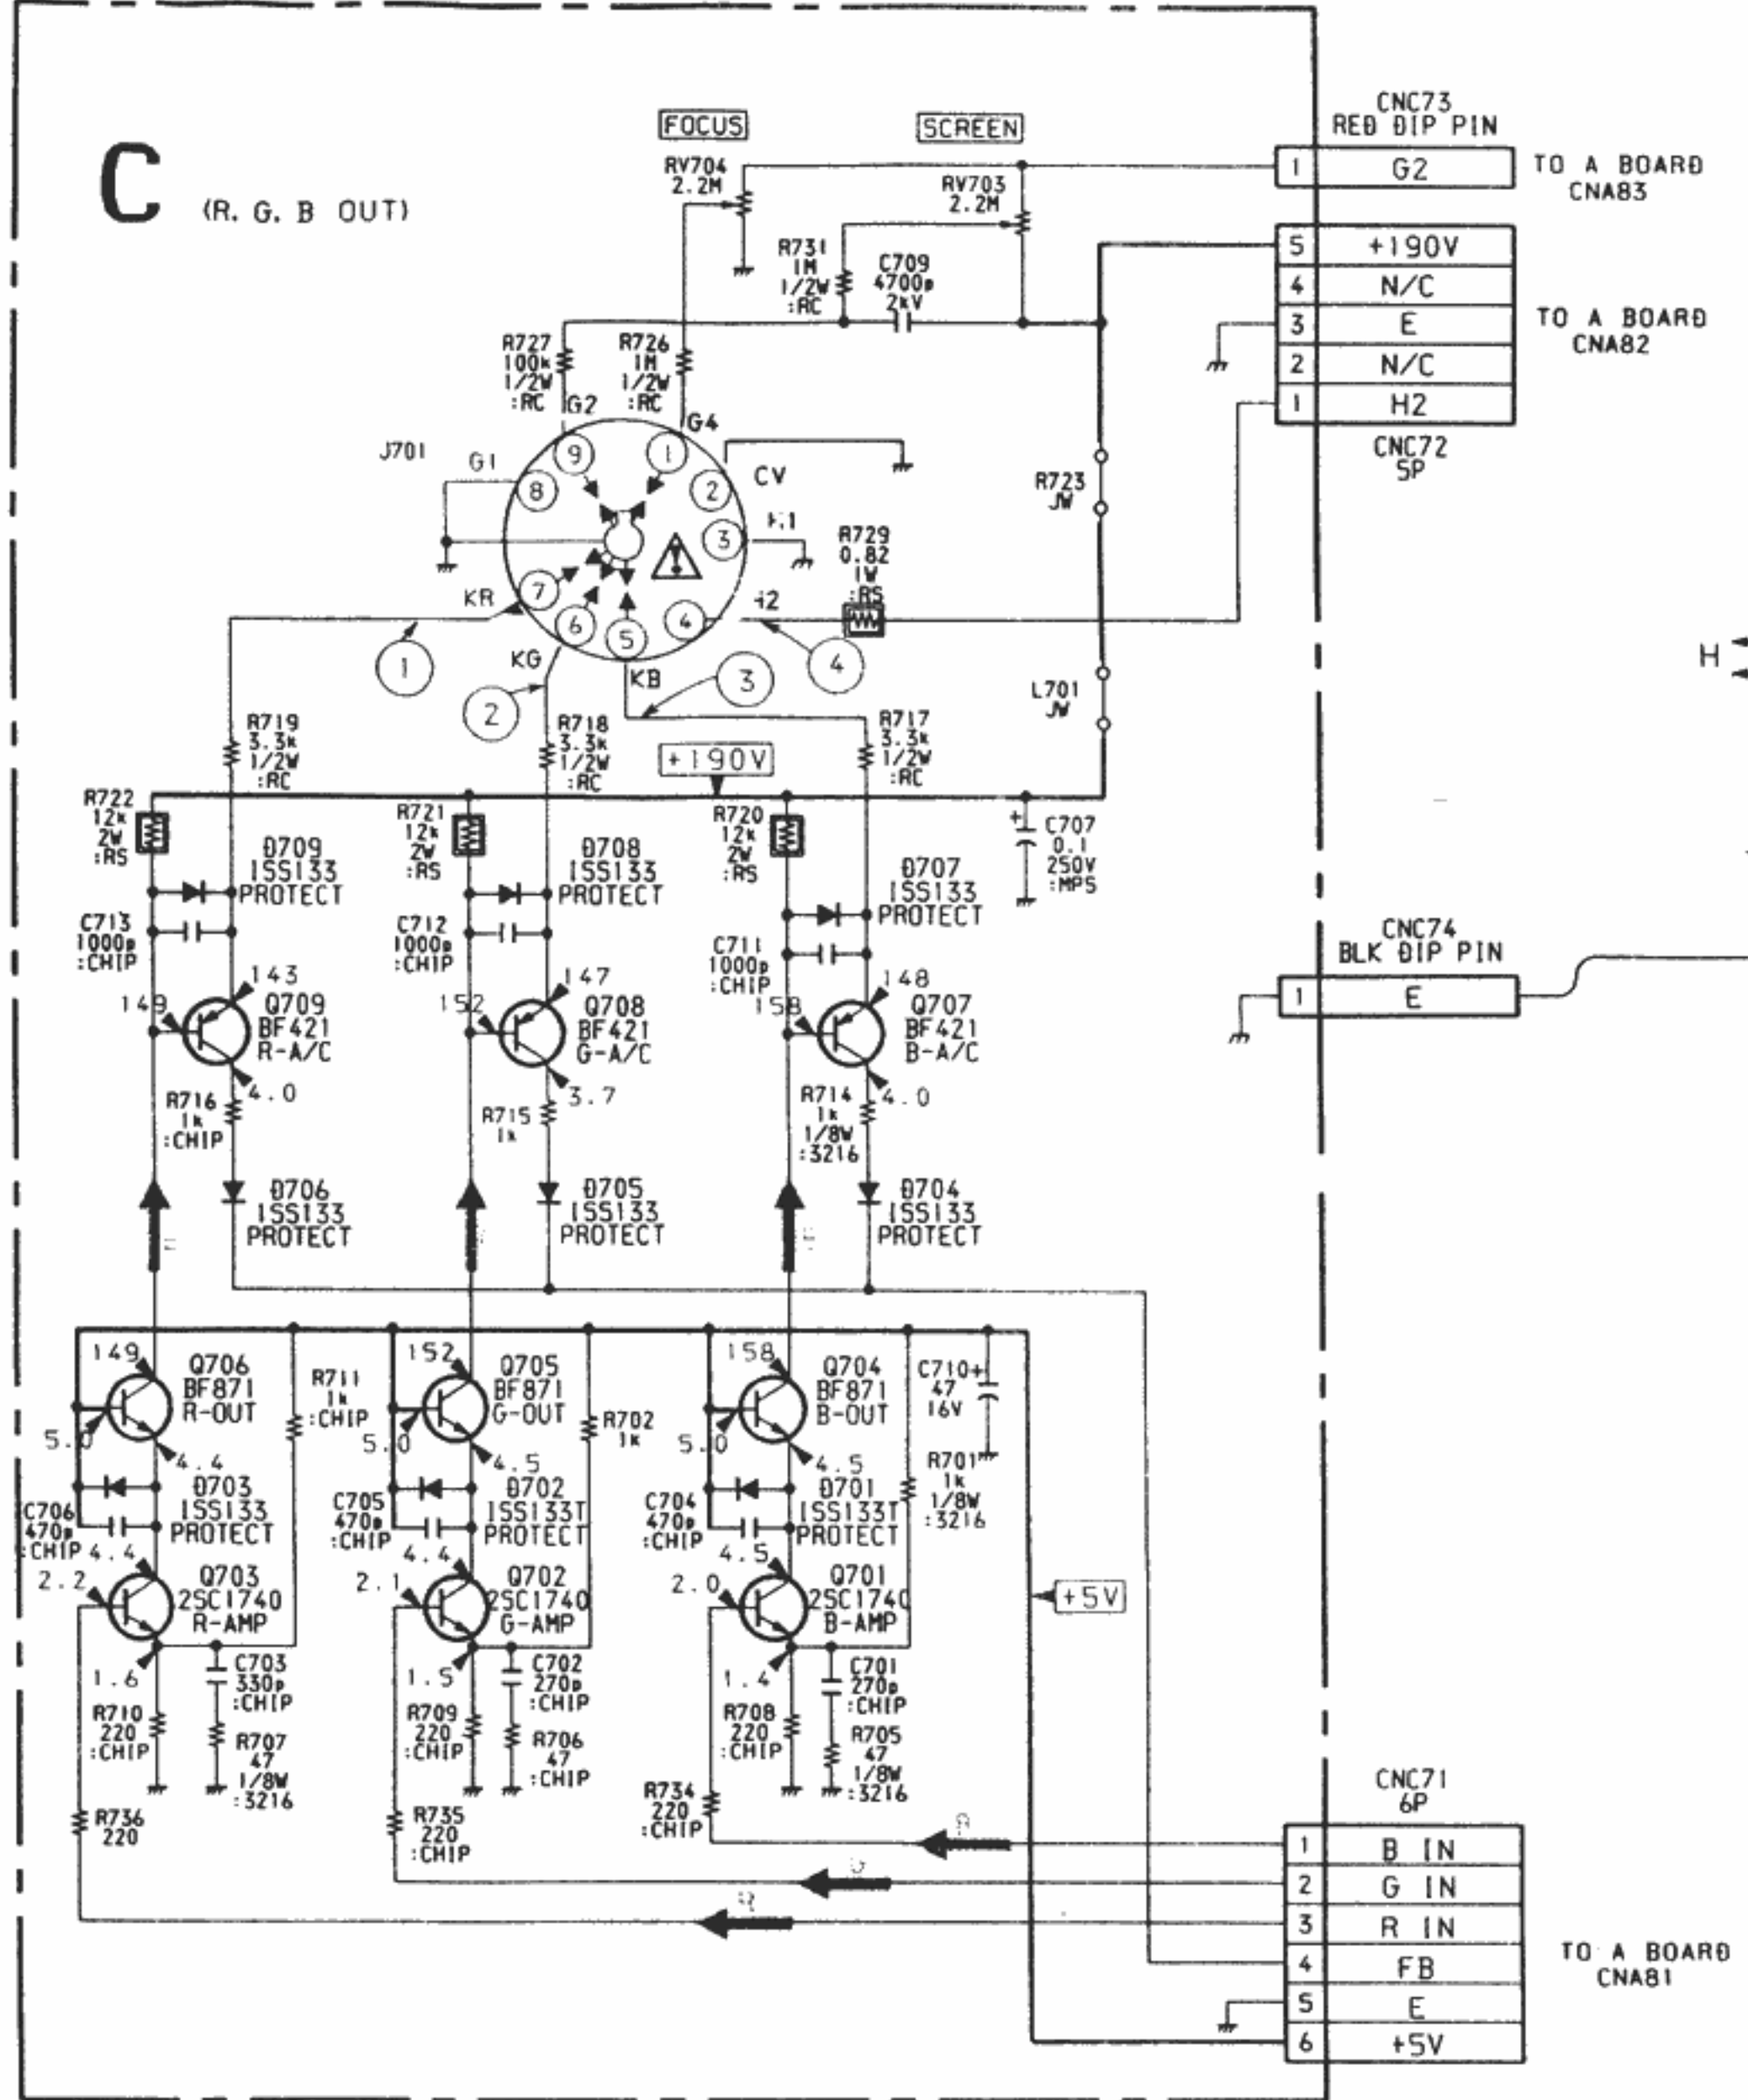

TRINITRON COLOR TV
SONY BE-4 CHASSIS

MODEL	COMMANDER	DEST	CHASSIS NO	MODEL	COMMANDER	DEST	CHASSIS NO
KV-M1440A	RM-836	Spain	SCC-H64A-A	KV-M1441E	RM-836	Spain	SCC-H66B-A
KV-M1441A	RM-836	Spain	SCC-H64B-A	KV-M1440K	RM-836	Ort	SCC-H62A-A
KV-M1440B	RM-836	France	SCC-H65A-A	KV-M1441K	RM-836	Ort	SCC-H62B-A
KV-M1441B	RM-836	France	SCC-H65B-A	KV-M1441KR	RM-836	Russia	SCC-H51C-A
KV-M1440D	RM-836	AEP	SCC-H66B-A	KV-M1440L	RM-836	Ind	SCC-H51A-A
KV-M1441D	RM-836	AEP	SCC-H65A-A	KV-M1440U	RM-836	UK	SCC-H60B-A
KV-M1440E	RM-836	Spain	SCC-H66A-A	KV-M1441U	RM-836	UK	SCC-H60A-A

CIRCUIT BOARDS LOCATION

SECTION 5
DIAGRAMS

A (SYSTEM CONTROL, HORIZONTAL OUTPUT, VERTICAL OUTPUT, CHROMA, POWER, AUDIO)

A BOARD IC601 STRS5706

A BOARD IC101 TDA9806/TDA9812

A { SYSTEM CONTROL, HORIZONTAL OUTPUT, VERTICAL OUTPUT, CHROMINANCE, POWER, AUDIO }