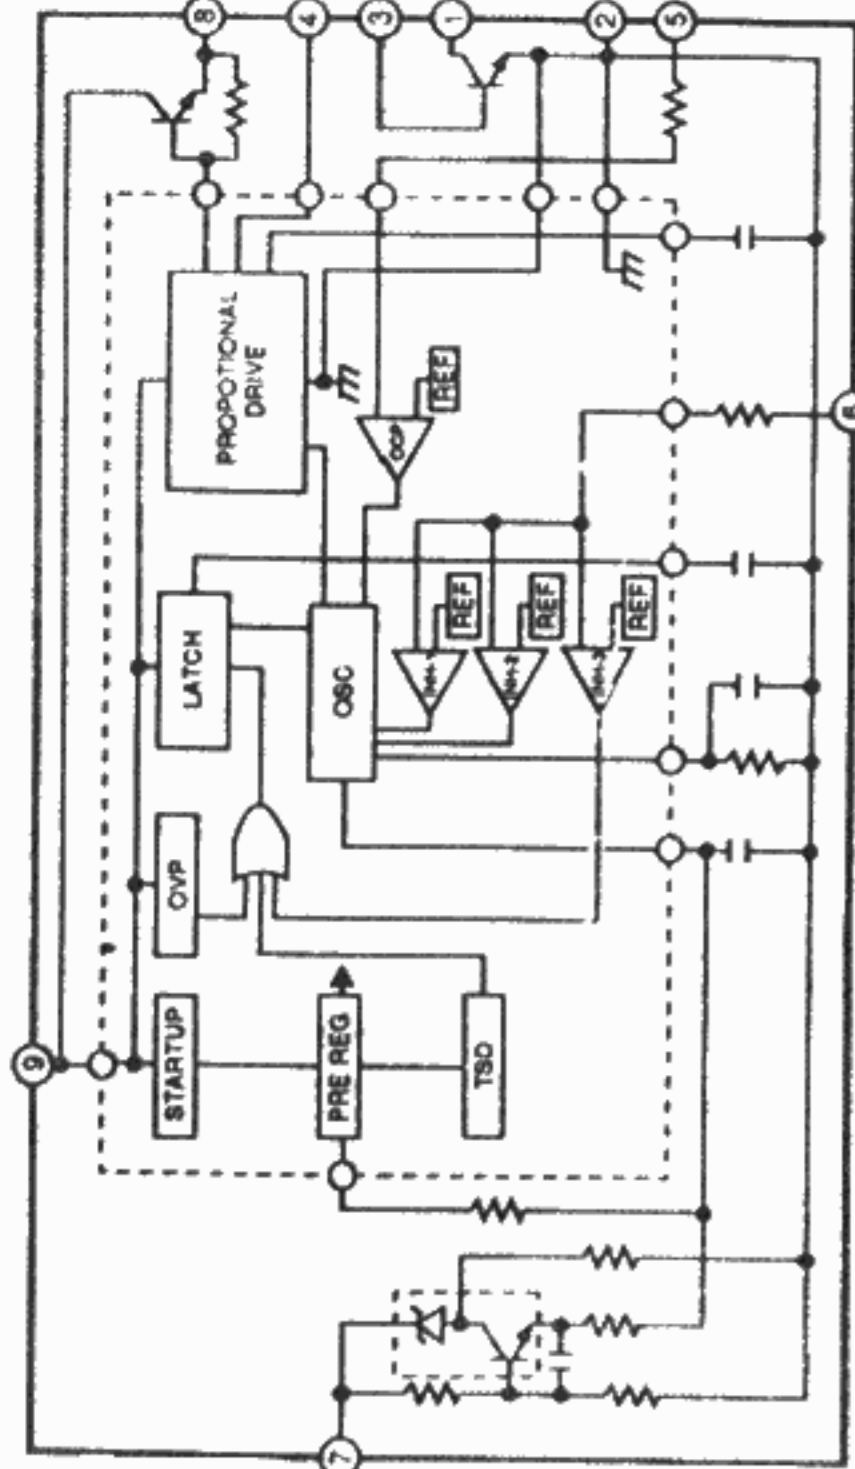

TRINITRON COLOR TV
SONY BE-4 CHASSIS

MODEL	COMMANDER	DEST	CHASSIS NO	MODEL	COMMANDER	DEST	CHASSIS NO
KV-M1440A	RM-836	Spain	SCC-H64A-A	KV-M1441E	RM-836	Spain	SCC-H66B-A
KV-M1441A	RM-836	Spain	SCC-H64B-A	KV-M1440K	RM-836	Ort	SCC-H62A-A
KV-M1440B	RM-836	France	SCC-H65A-A	KV-M1441K	RM-836	Ort	SCC-H62B-A
KV-M1441B	RM-836	France	SCC-H65B-A	KV-M1441KR	RM-836	Russia	SCC-H51C-A
KV-M1440D	RM-836	AEP	SCC-H66B-A	KV-M1440L	RM-836	Ind	SCC-H51A-A
KV-M1441D	RM-836	AEP	SCC-H65A-A	KV-M1440U	RM-836	UK	SCC-H60B-A
KV-M1440E	RM-836	Spain	SCC-H66A-A	KV-M1441U	RM-836	UK	SCC-H60A-A

CIRCUIT BOARDS LOCATION

SECTION 5
DIAGRAMS

A (SYSTEM CONTROL, HORIZONTAL OUTPUT, VERTICAL OUTPUT, CHROMA, POWER, AUDIO)

A BOARD IC601 STRS5706

A BOARD IC101 TDA9806/TDA9812

A { SYSTEM CONTROL, HORIZONTAL OUTPUT, VERTICAL OUTPUT, CHROMINANCE, POWER, AUDIO }