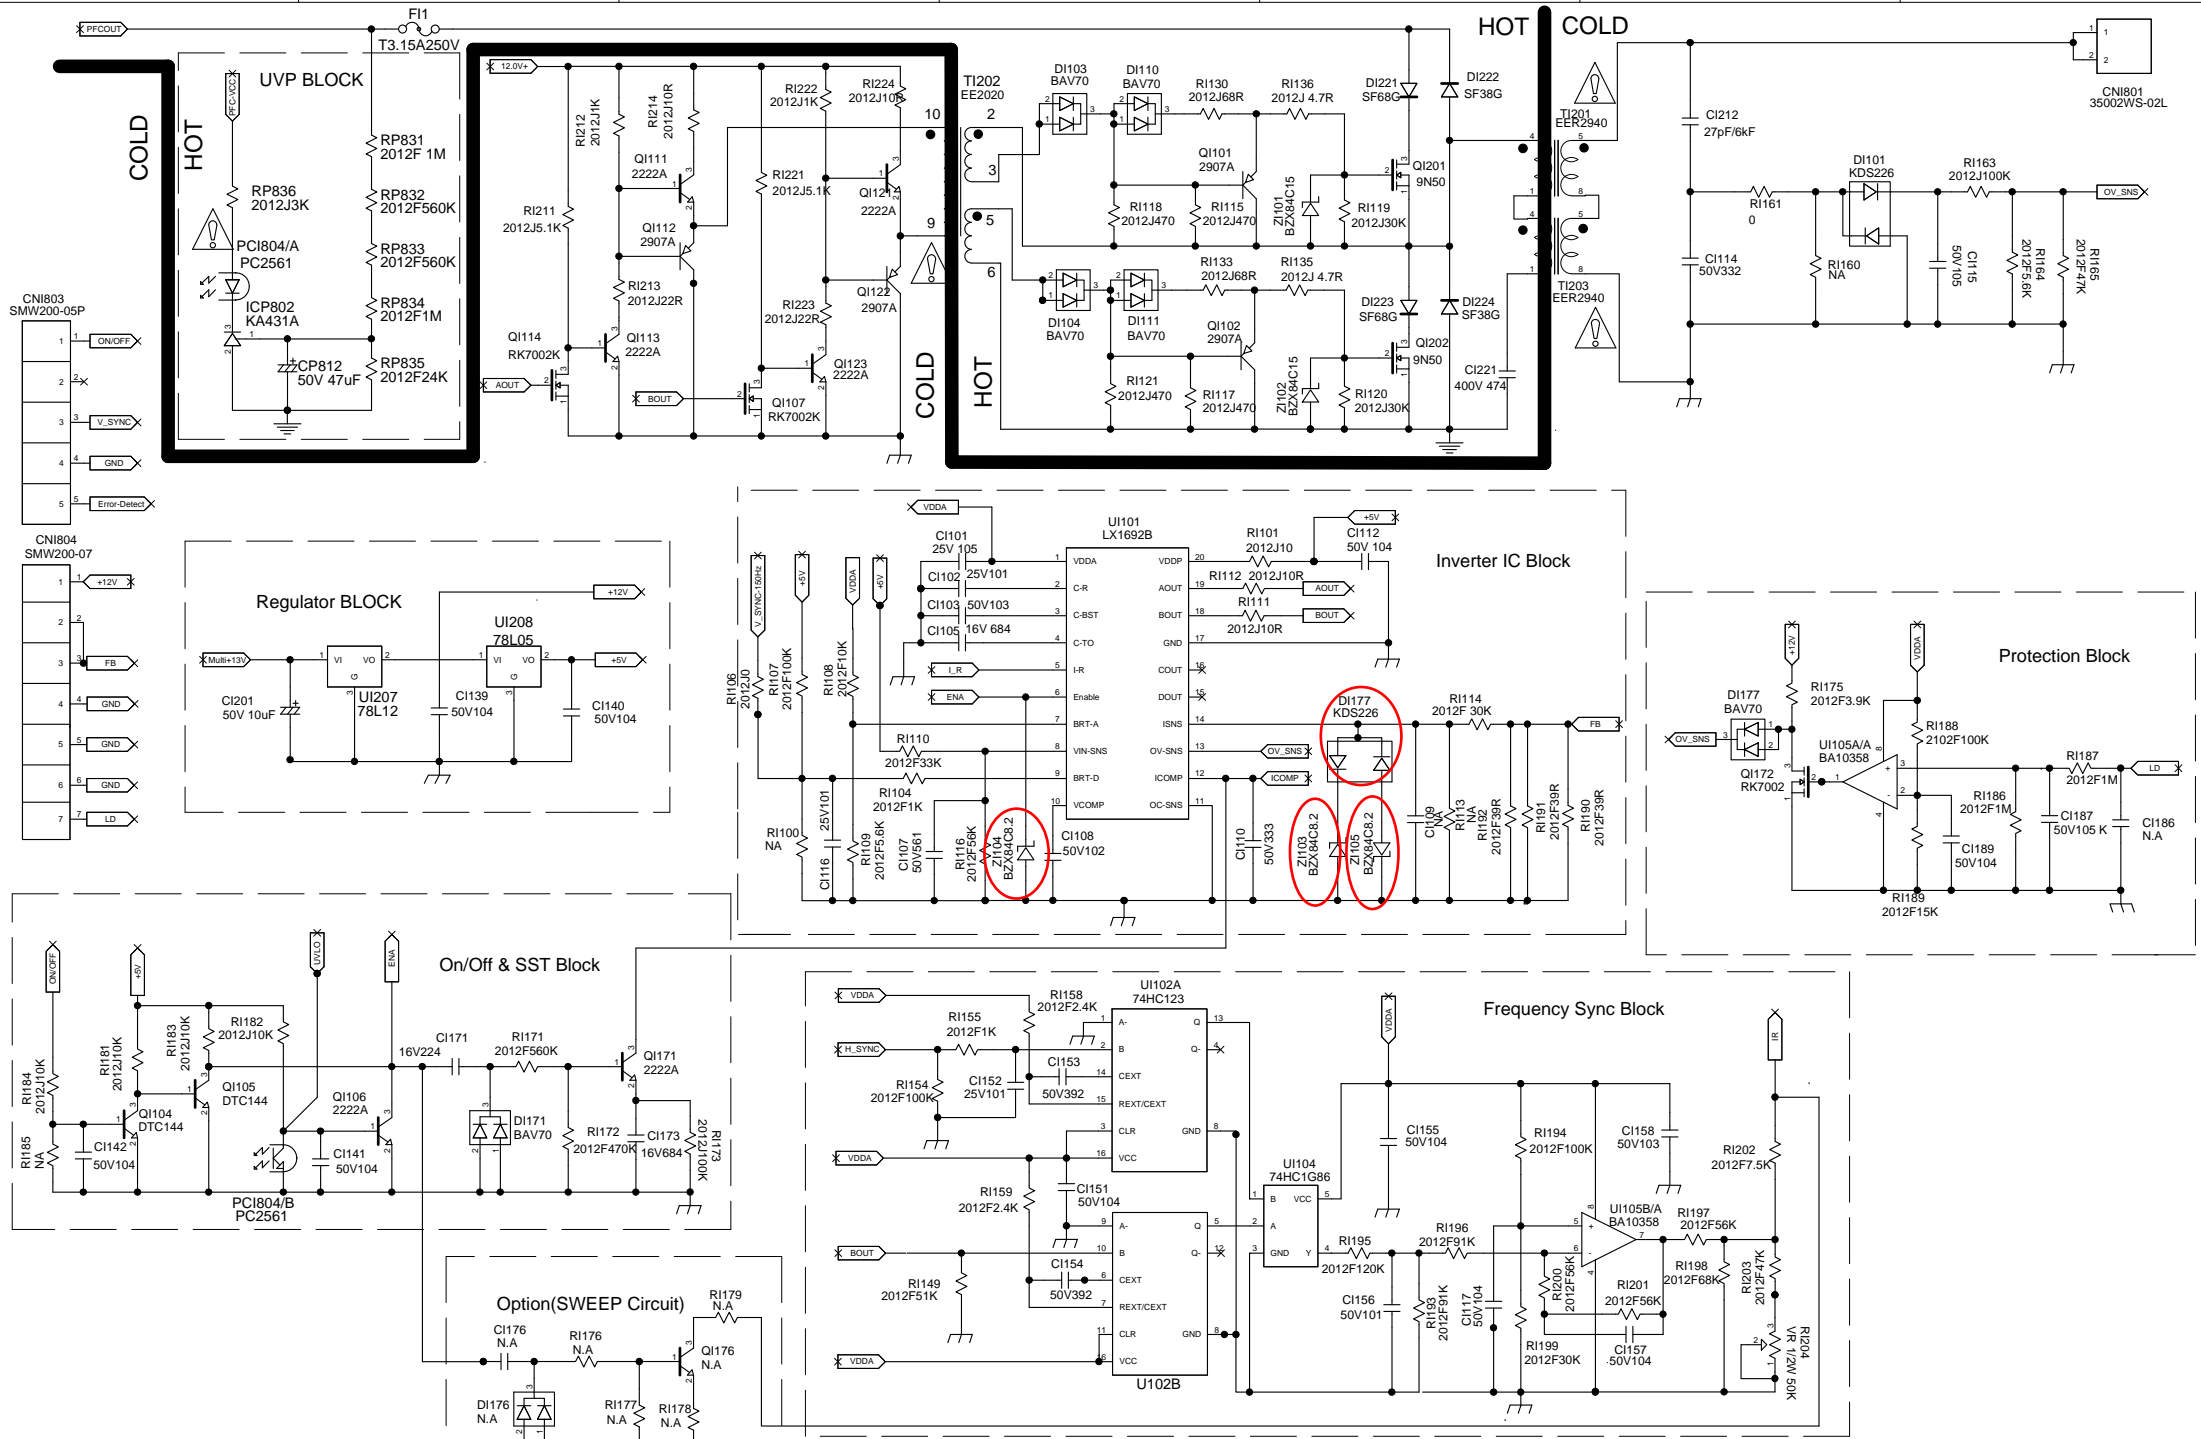

PFC OVP Block (과전압 차단)

VX803
SDV2012A680C

VX803
SDV2012A680C

SIP40D				TITLE			
Size	No.	Rev.	DATE	TITLE	REV.D	TIME	2 of 1
A3			08.07.23				
FILE	TITLE						

Title SIP40D INVERTER			Note 2008.05.29		
Size A3	DOC NO. {DOCNO}	Revision REV.D			
SIP40D-INV REV D(080625ES1).sch(0808-06-25 22 9:36:47			(SHNO)		