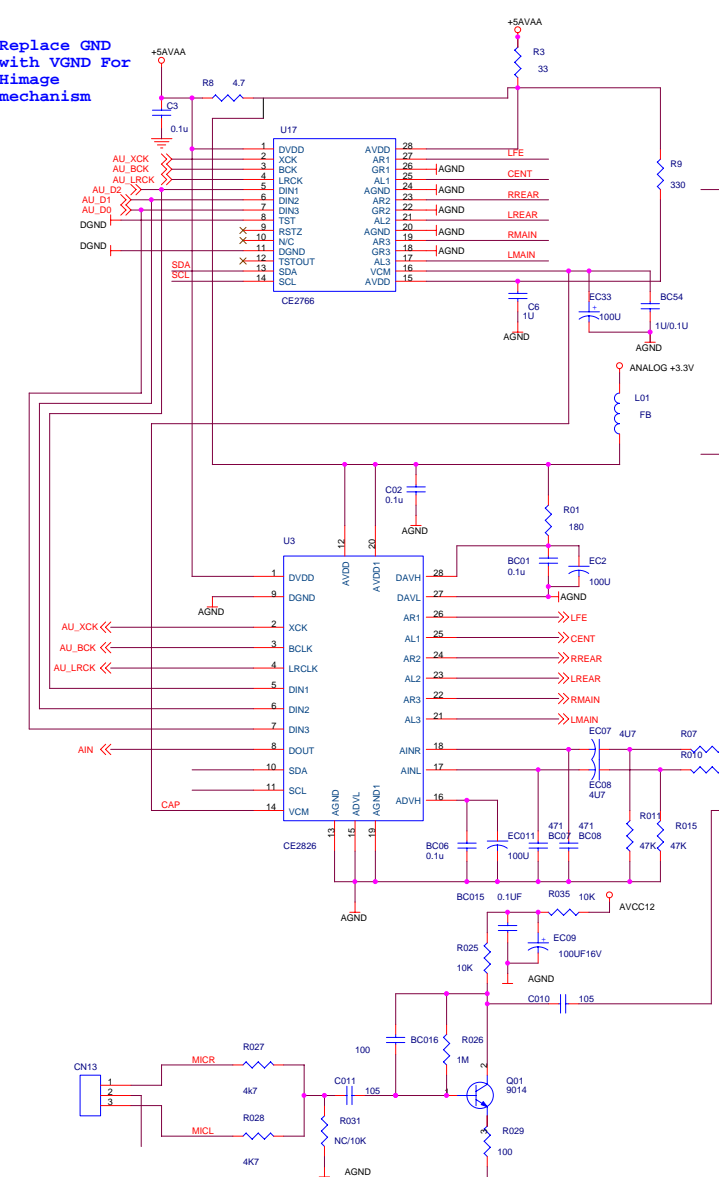

Replace GND with VGND For Himage mechanism

Internal DAC / External DAC setting (Default: Internal DAC)

	R127	R128	R129	C78	C79	R142	R143	R144	C84	C85	R187	R188	R189	R190
Internal DAC	18K	47K	4.7K	1500P	120P	18K	47K	4.7K	1500P	120P	0	NC	0	NC
External DAC	20K	39K	10K	820P	100P	20K	39K	10K	820P	100P	NC	0	NC	0

- ASW <>> ASW 1
- AC_C <>> AC_C 1
- AFR <>> AFR 1
- AFL <>> AFL 1
- ASR <>> ASR 1
- ASL <>> ASL 1
- AU_D0 <>> AU_D0 2
- AU_D1 <>> AU_D1 2
- AU_D2 <>> AU_D2 2
- AU_LRCK <>> AU_LRCK 2
- AU_BCK <>> AU_BCK 2
- AU_XCK <>> AU_XCK 2
- AUDIO_MUTE <>> AUDIO_MUTE 2
- SP_SCL <>> SP_SCL 2
- SP_SDA <>> SP_SDA 2