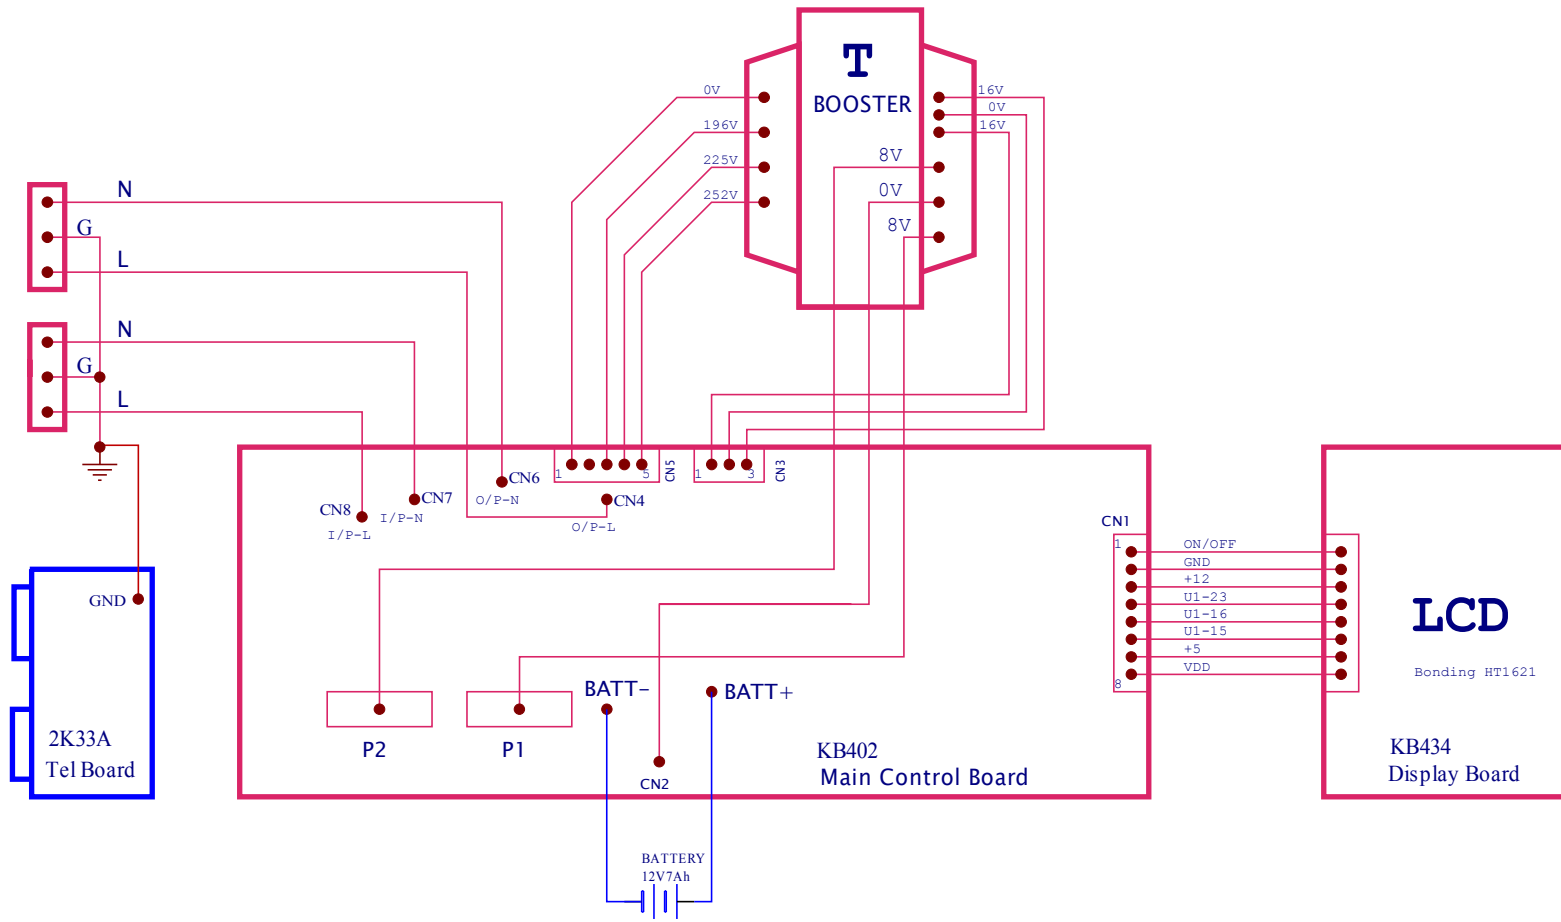

Title		
UPS-650D-220V50Hz		
Size	Number	Revision
A4	UPS-650D220V-ZJT	1.0
Date:	1-Dec-2004	Sheet 1 of 5
File:	D:\D1\ddb\500.ddb	Drawn By: Li Du An

OUTPUT  
AC220V

INPUT  
AC220V

Title UPS-650D-220V50Hz		
Size A4	Number UPS-650D220V-JXT	Revision 1.0
Date: 1-Dec-2004	Sheet2 of 5	
File: D:\D1\ddb\500.ddb	Drawn By: Li Du An	

Title		UPS-650D-220V50Hz	
Size	Number	Revision	
A3	KEBO-402	1.0	
Date:	1-Dec-2004	Sheet	3 of 5

Title		
UPS-650D LCD Display		
Size	Number	Revision
A4	KB434	1.0
Date:	1-Dec-2004	Sheet 4of 5
File:	D:\D1\ddb\500.ddb	Drawn By: Li Du An