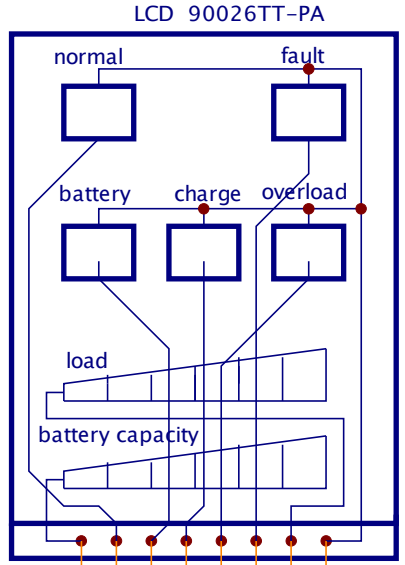

Title		
UPS-650D-220V50Hz		
Size	Number	Revision
A4	UPS-650D220V-ZJT	1.0
Date:	1-Dec-2004	Sheet 1 of 5
File:	D:\D1\ddb\500.ddb	Drawn By: Li Du An

OUTPUT  
AC220V

INPUT  
AC220V

Title UPS-650D-220V50Hz		
Size A4	Number UPS-650D220V-JXT	Revision 1.0
Date: 1-Dec-2004	Sheet2 of 5	
File: D:\D1\ddb\500.ddb	Drawn By: Li Du An	

Title		UPS-650D-220V50Hz	
Size	Number	Revision	
A3	KEBO-402	1.0	
Date:	1-Dec-2004	Sheet	3 of 5

Title		
UPS-650D LCD Display		
Size	Number	Revision
A4	KB434	1.0
Date:	1-Dec-2004	Sheet 4of 5
File:	D:\D1\ddb\500.ddb	Drawn By: Li Du An