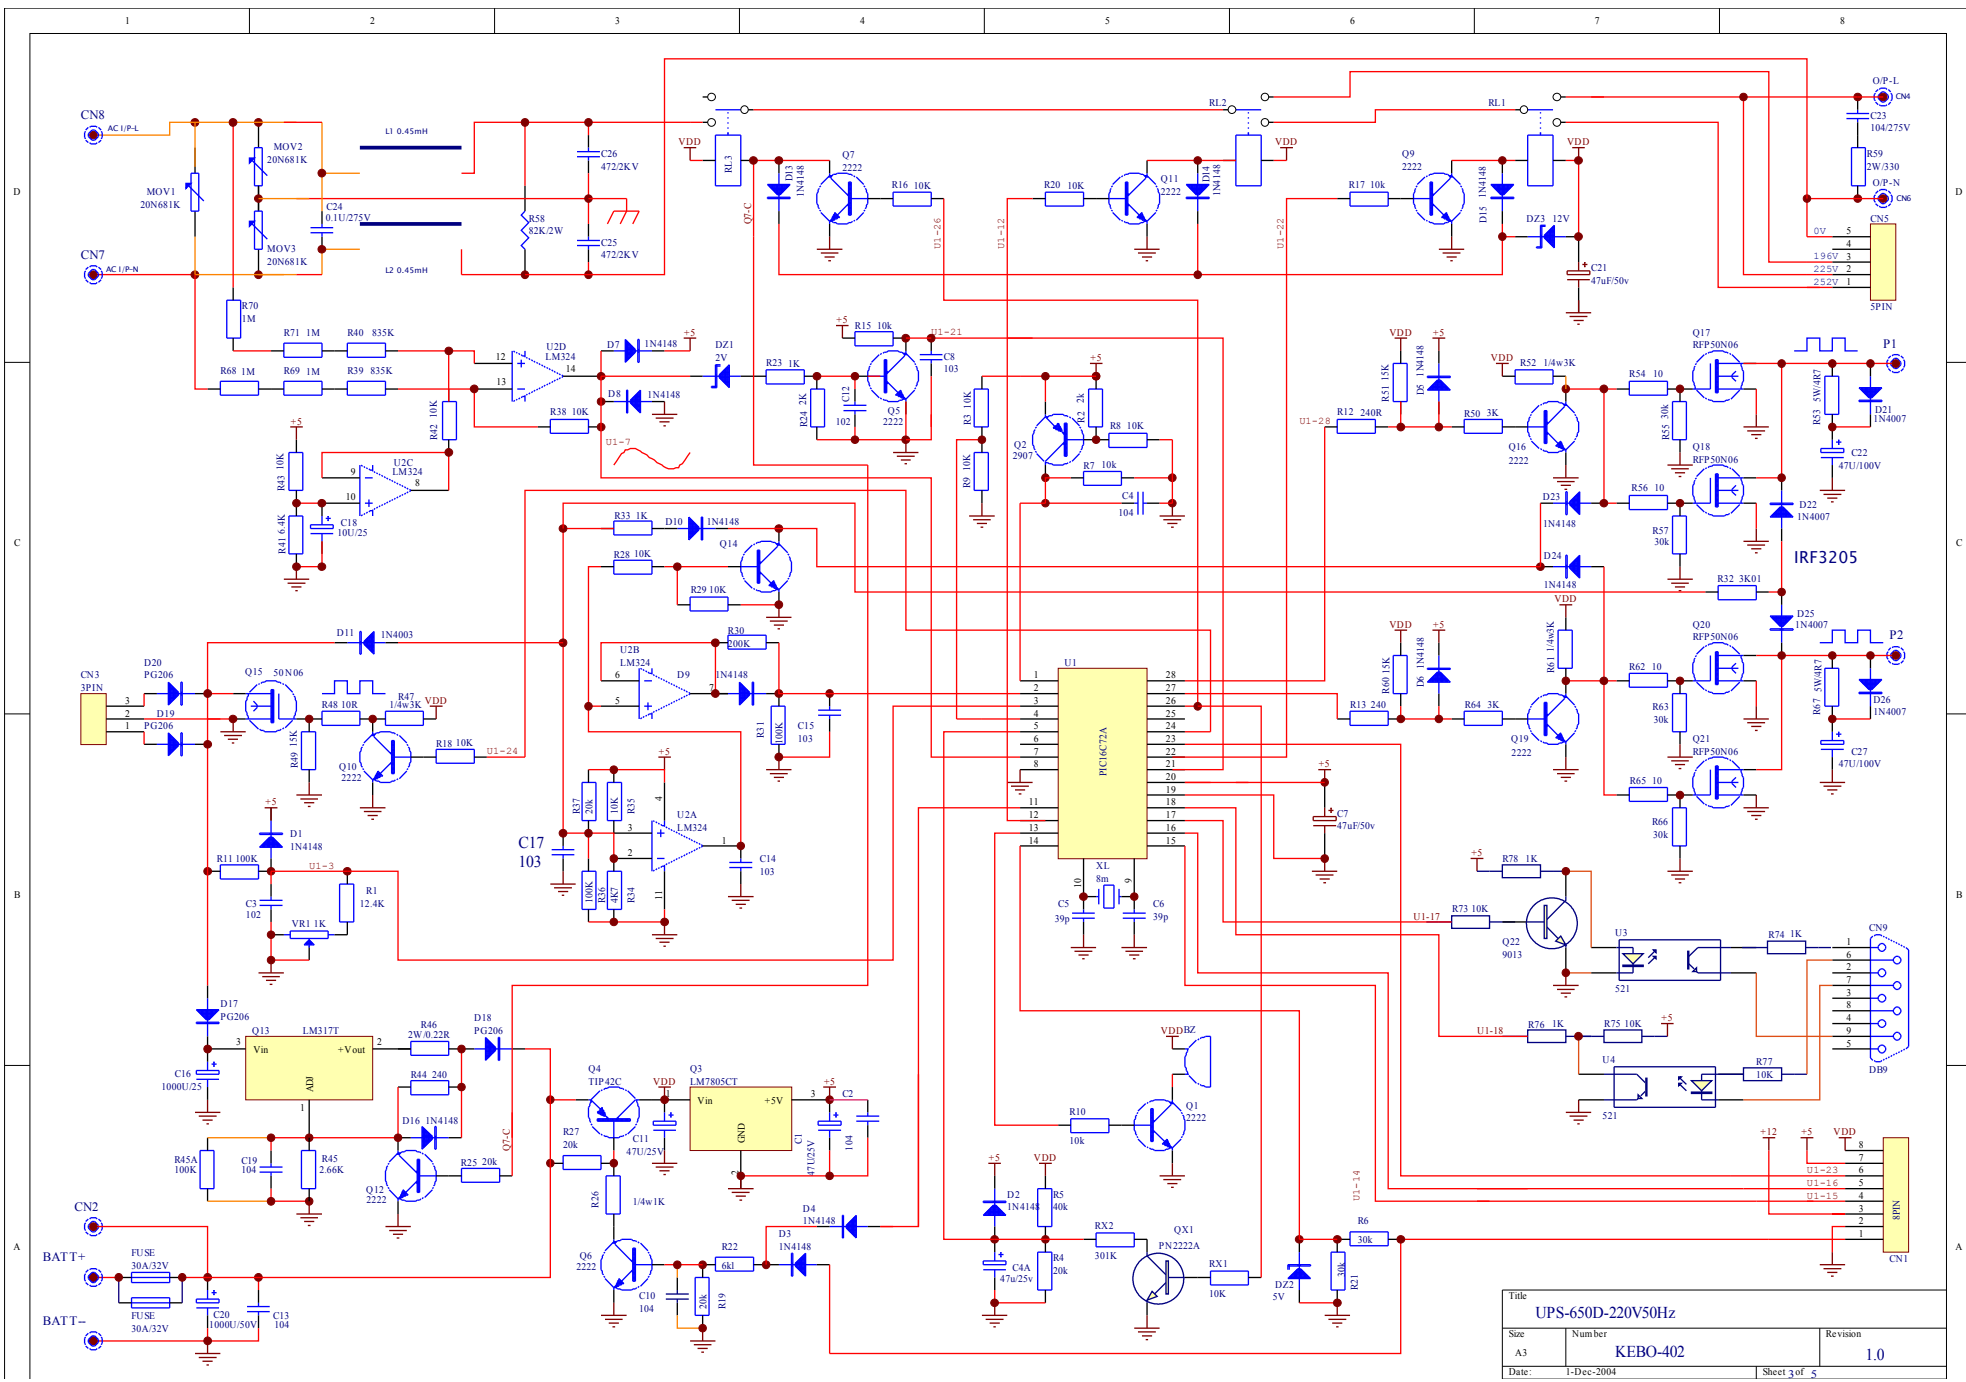

Title		
UPS-650D-220V50Hz		
Size	Number	Revision
A4	UPS-650D220V-ZJT	1.0
Date:	1-Dec-2004	Sheet 1 of 5
File:	D:\D1\ddb\500.ddb	Drawn By: Li Du An

OUTPUT  
AC220V

INPUT  
AC220V

Title UPS-650D-220V50Hz		
Size A4	Number UPS-650D220V-JXT	Revision 1.0
Date: 1-Dec-2004	Sheet2 of 5	
File: D:\D1\ddb\500.ddb	Drawn By: Li Du An	

Title		UPS-650D-220V50Hz	
Size	Number	Revision	
A3	KEBO-402	1.0	
Date:	1-Dec-2004	Sheet	3 of 5

Title		
UPS-650D LCD Display		
Size	Number	Revision
A4	KB434	1.0
Date:	1-Dec-2004	Sheet 4of 5
File:	D:\D1\ddb\500.ddb	Drawn By: Li Du An