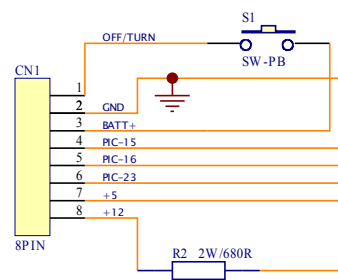

Title		
UPS-650D-220V50Hz		
Size	Number	Revision
A4	UPS-650D220V-ZJT	1.0
Date:	1-Dec-2004	Sheet 1 of 5
File:	D:\D1\ddb\500.ddb	Drawn By: Li Du An

OUTPUT  
AC220V

INPUT  
AC220V

Title UPS-650D-220V50Hz		
Size A4	Number UPS-650D220V-JXT	Revision 1.0
Date: 1-Dec-2004	Sheet2 of 5	
File: D:\D1\ddb\500.ddb	Drawn By: Li Du An	

Title		UPS-650D-220V50Hz	
Size	Number	Revision	
A3	KEBO-402	1.0	
Date:	1-Dec-2004	Sheet	3 of 5

Title		
UPS-650D LCD Display		
Size	Number	Revision
A4	KB434	1.0
Date:	1-Dec-2004	Sheet 4of 5
File:	D:\D1\ddb\500.ddb	Drawn By: Li Du An