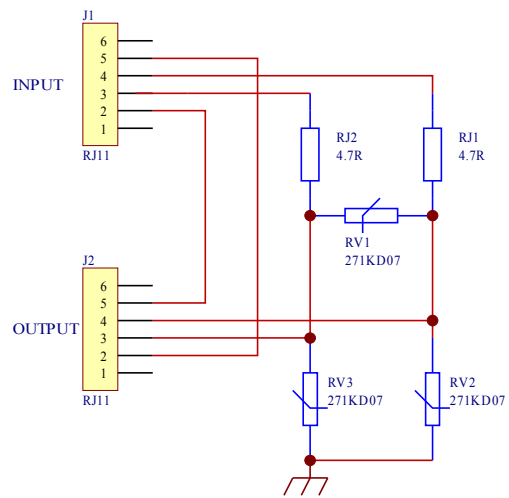

Title		
UPS-650D-220V50Hz		
Size	Number	Revision
A4	UPS-650D220V-ZJT	1.0
Date:	1-Dec-2004	Sheet 1 of 5
File:	D:\D1\ddb\500.ddb	Drawn By: Li Du An

OUTPUT  
AC220V

INPUT  
AC220V

Title UPS-650D-220V50Hz		
Size A4	Number UPS-650D220V-JXT	Revision 1.0
Date: 1-Dec-2004	Sheet2 of 5	
File: D:\D1\ddb\500.ddb	Drawn By: Li Du An	

Title		UPS-650D-220V50Hz	
Size	Number	Revision	
A3	KEBO-402	1.0	
Date:	1-Dec-2004	Sheet	3 of 5

Title		
UPS-650D LCD Display		
Size	Number	Revision
A4	KB434	1.0
Date:	1-Dec-2004	Sheet 4of 5
File:	D:\D1\ddb\500.ddb	Drawn By: Li Du An