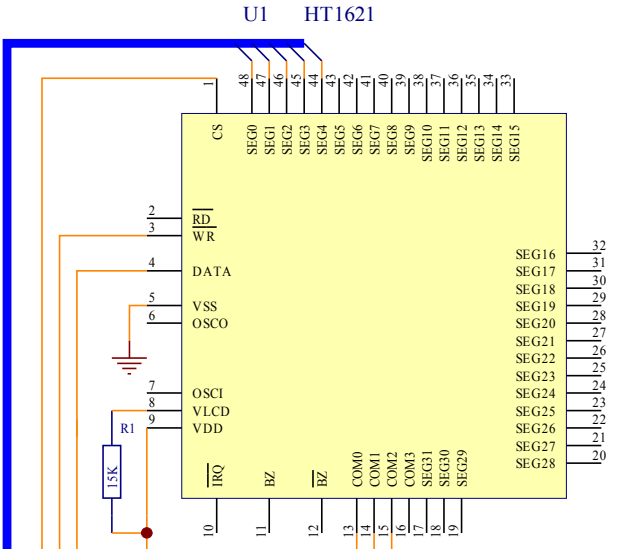

Title		
UPS-650D-220V50Hz		
Size	Number	Revision
A4	UPS-650D220V-ZJT	1.0
Date:	1-Dec-2004	Sheet 1 of 5
File:	D:\D1\ddb\500.ddb	Drawn By: Li Du An

OUTPUT  
AC220V

INPUT  
AC220V

Title UPS-650D-220V50Hz		
Size A4	Number UPS-650D220V-JXT	Revision 1.0
Date: 1-Dec-2004	Sheet2 of 5	
File: D:\D1\ddb\500.ddb	Drawn By: Li Du An	

Title		UPS-650D-220V50Hz	
Size	Number	Revision	
A3	KEBO-402	1.0	
Date:	1-Dec-2004	Sheet	3 of 5

Title		
UPS-650D LCD Display		
Size	Number	Revision
A4	KB434	1.0
Date:	1-Dec-2004	Sheet 4of 5
File:	D:\D1\ddb\500.ddb	Drawn By: Li Du An