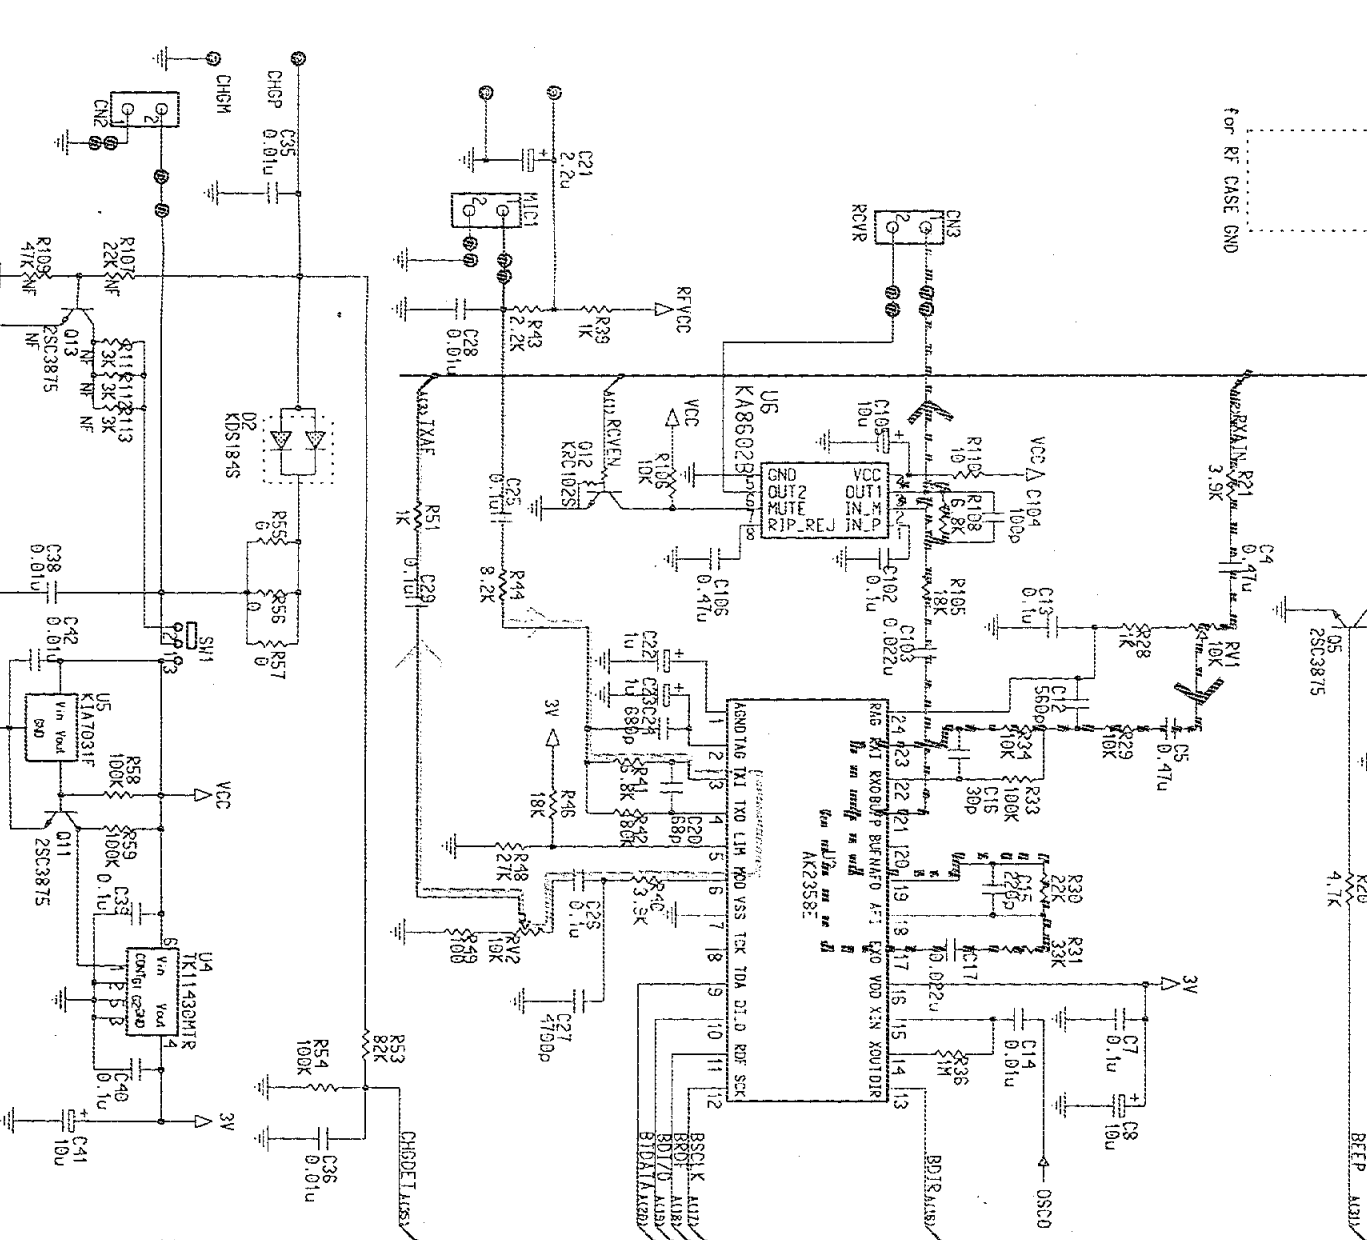

AK66.01

KEYPAD

SELECTIO SELECTI RF MODULE
LOW LOW C15 SHARP (914/904) 40CH
HIGH LOW SAMSUNG SHARP (914/559) 40CH
LOW HIGH SHARP BETA (914/559) 40CH
HIGH HIGH CIS NIC (814/804) 40CH

Audio Tx
Audio Rx