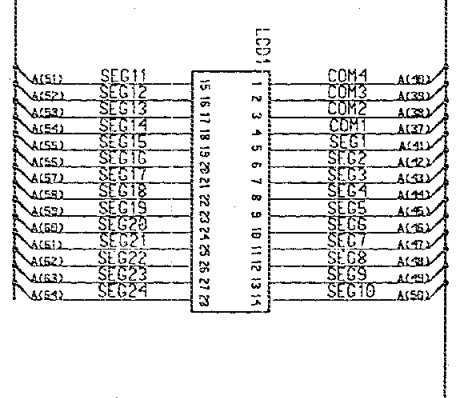

AK66.01

KEYPAD

SELECTIO SELECTI RF MODULE
LOW LOW C15 SHARP (914/904) 40CH
HIGH LOW SAMSUNG SHARP (914/559) 40CH
LOW HIGH SHARP BETA (914/559) 40CH
HIGH HIGH CIS NIC (814/804) 40CH

Audio Tx
Audio Rx