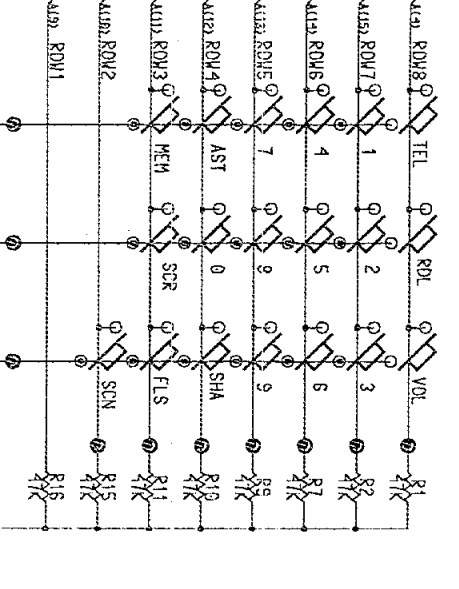

AK66.01

KEYPAD

SELECTIO SELECTI RF MODULE
LOW LOW C15 SHARP (914/904) 40CH
HIGH LOW SAMSUNG SHARP (914/559) 40CH
LOW HIGH SHARP BETA (914/559) 40CH
HIGH HIGH CIS NIC (814/804) 40CH

Audio Tx
Audio Rx