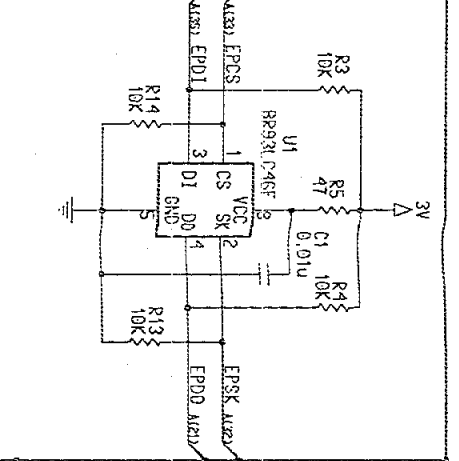

AK66.01

KEYPAD

SELECTIO SELECTI RF MODULE
LOW LOW C15 SHARP (914/904) 40CH
HIGH LOW SAMSUNG SHARP (914/559) 40CH
LOW HIGH SHARP BETA (914/559) 40CH
HIGH HIGH CIS NIC (814/804) 40CH

Audio Tx
Audio Rx