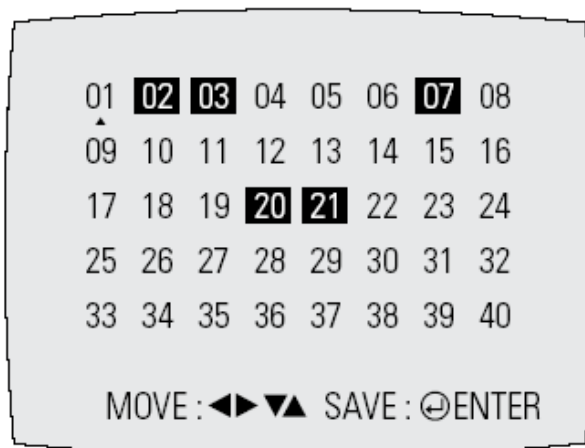

### 9-4 VCR Block Adjustment –NVRAM Setting- Continued

- 1) Intermittently short-circuit the two Test Points on VCR Main PCB. (See Fig. 3-2)
- 2) Press the “1, 4” button on the remote control. The option setting appears. (See Fig. 3-3)
- 3) Select the option number (See table 3-1) of corresponding model with “ , , , ” buttons on the remote control.
- 4) After selecting the option number is completed, press the “ ” button of remote control. (If “ ” button is pressed, the selected number is changescolor. ; See Fig. 3-4)
- 5) Press the “ENTER” button of remote control again to store the option number.
- 6) Turn the Power off.

Fig.3-3

Fig.3-4