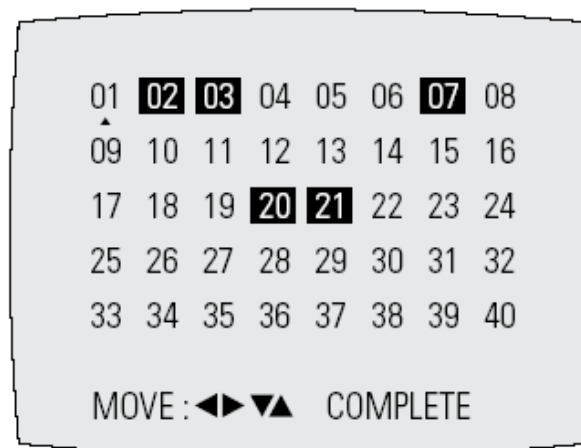

### 9-4 VCR Block Adjustment –NVRAM Setting- Continued

- 1) Intermittently short-circuit the two Test Points on VCR Main PCB. (See Fig. 3-2)
- 2) Press the “1, 4” button on the remote control. The option setting appears. (See Fig. 3-3)
- 3) Select the option number (See table 3-1) of corresponding model with “ , , , ” buttons on the remote control.
- 4) After selecting the option number is completed, press the “ ” button of remote control. (If “ ” button is pressed, the selected number is changescolor. ; See Fig. 3-4)
- 5) Press the “ENTER” button of remote control again to store the option number.
- 6) Turn the Power off.

Fig.3-3

Fig.3-4