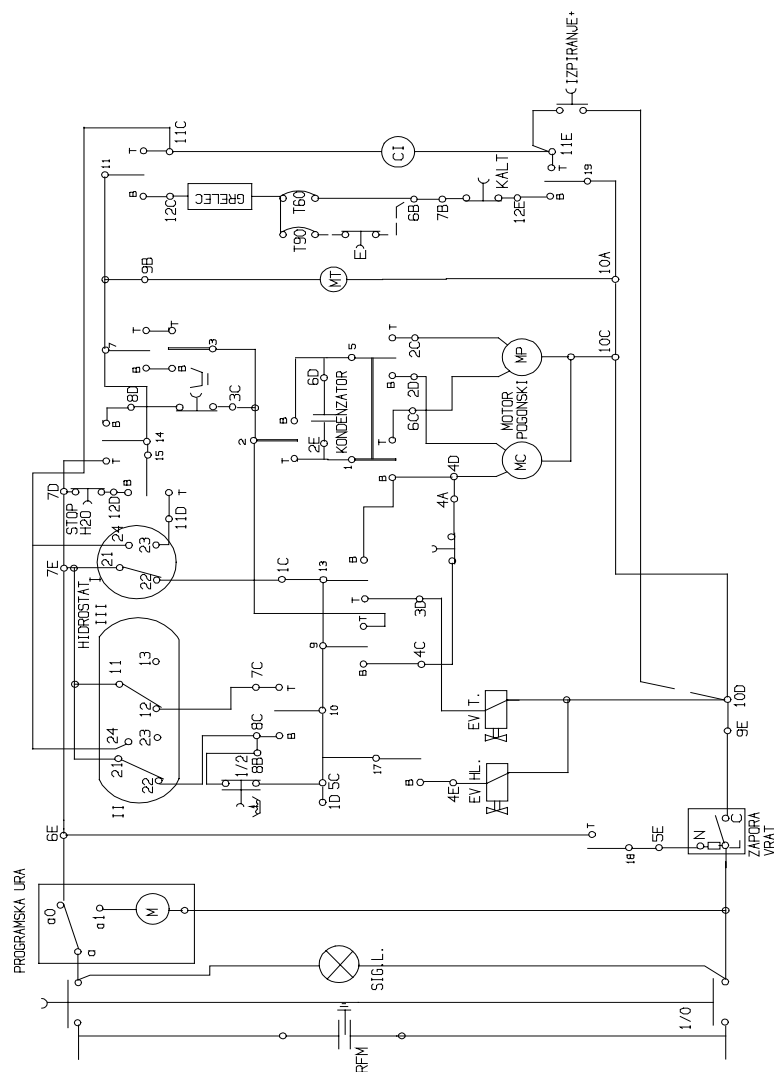

TECHNICAL INFORMATION

WASHING MACHINES

4-023-0210

1. NEW ELECTRICAL LAYOUT (SEE CONTACT 10D) FOR WASHING MACHINES WITH SERIAL NUMBER 23630001 ONWARD

Velenje, 30.09.2002