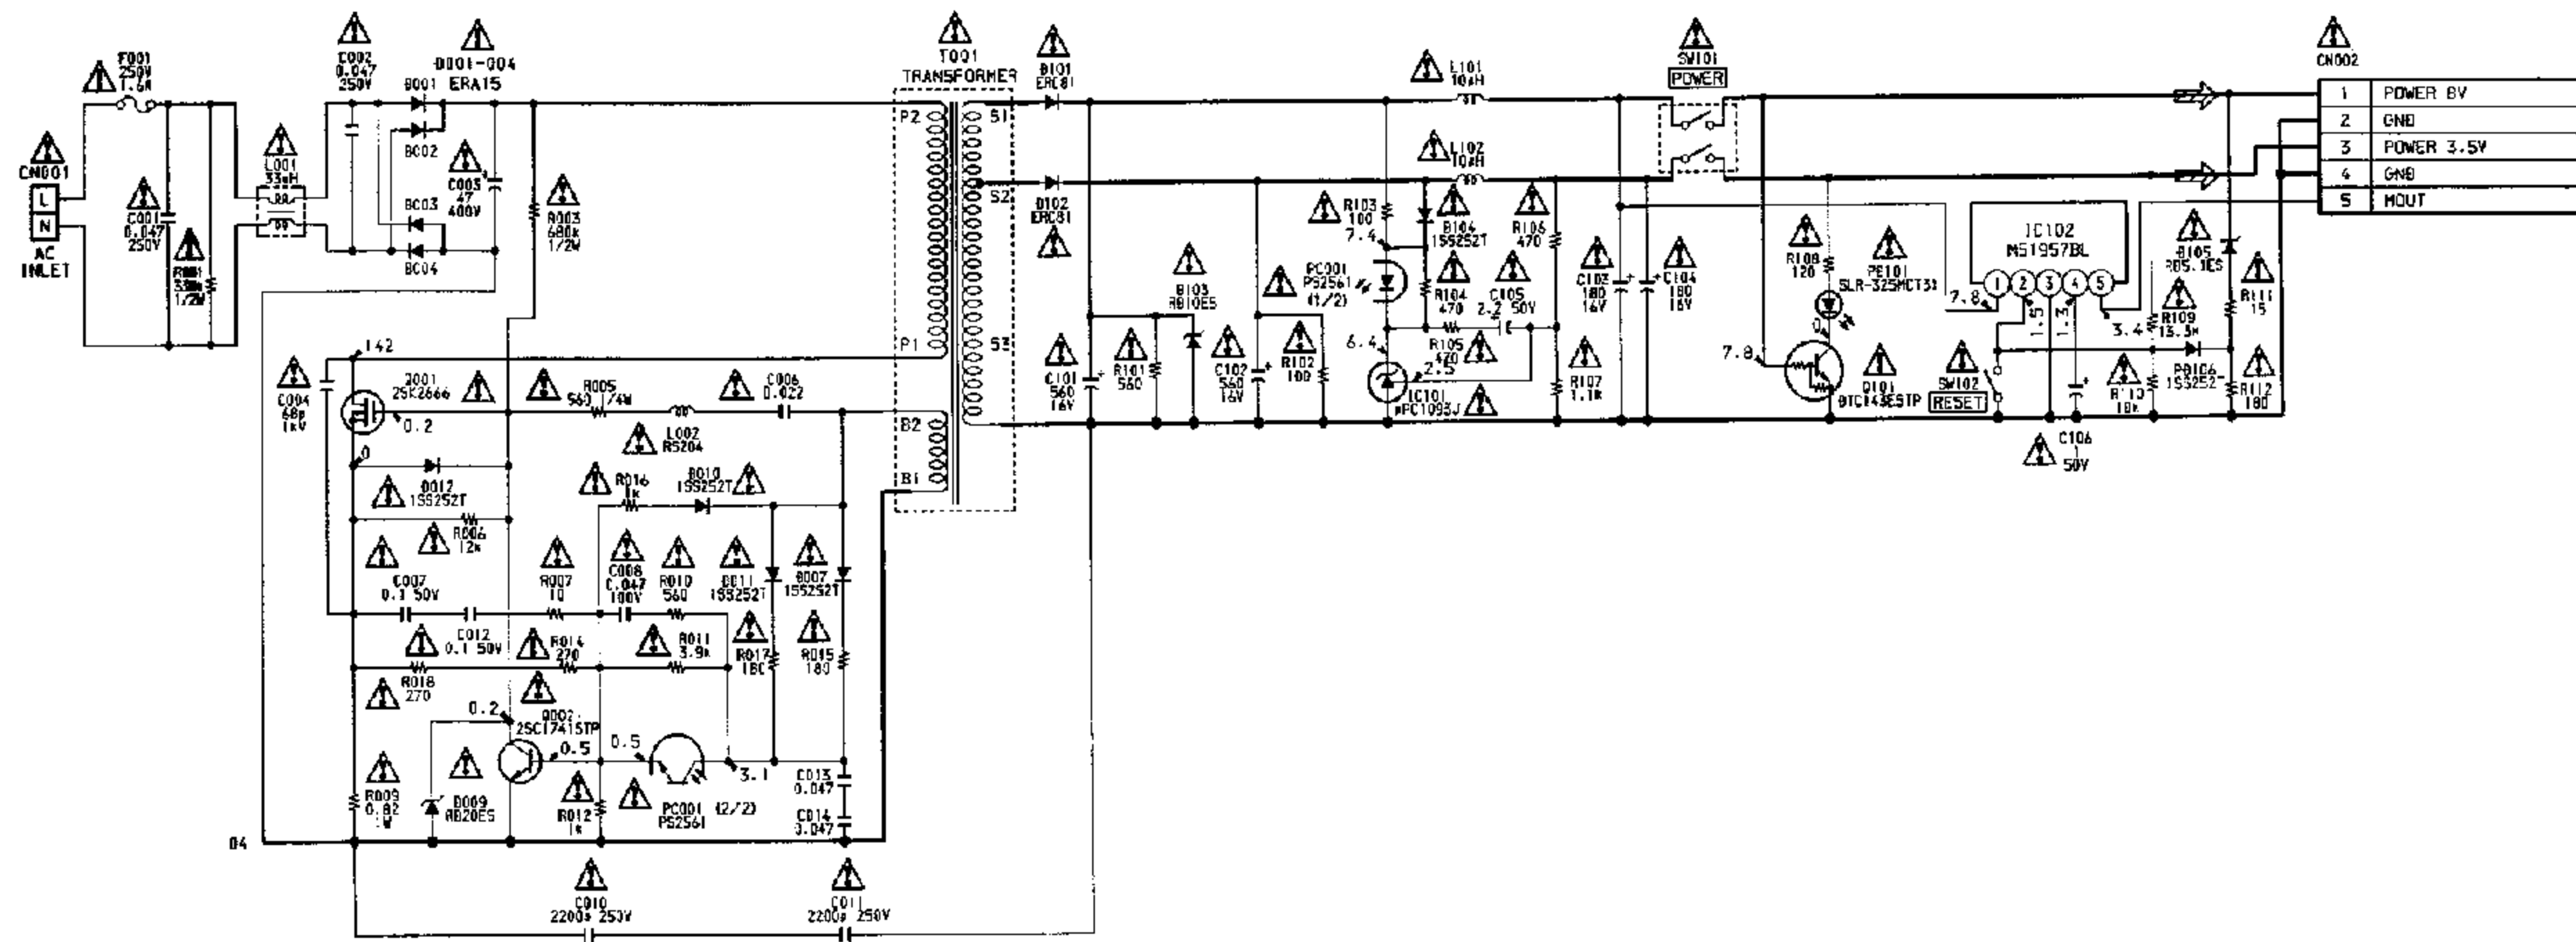

1	POWER 5V
2	GND
3	POWER 3.5V
4	GND
5	MOUT